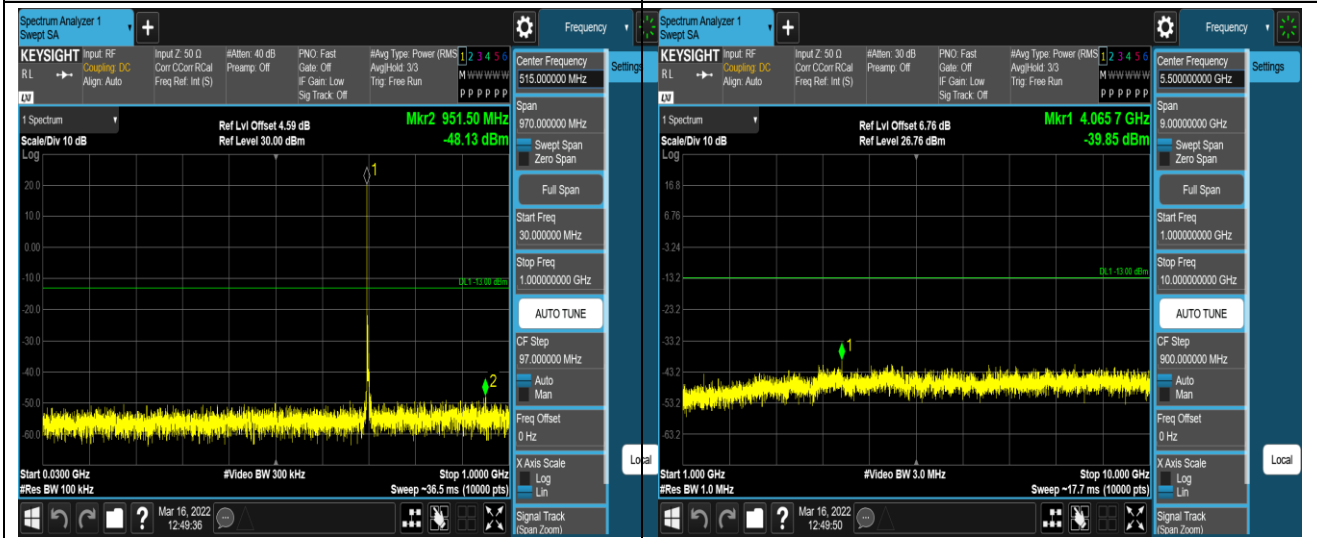

Band17-5MHz-QPSK-23755-1RB#0-Range1:30~1000MHz

Band17-5MHz-QPSK-23755-1RB#0-Range2:1000~10000MHz

Band17-5MHz-QPSK-23790-1RB#0-Range1:30~1000MHz

Band17-5MHz-QPSK-23790-1RB#0-Range2:1000~10000MHz