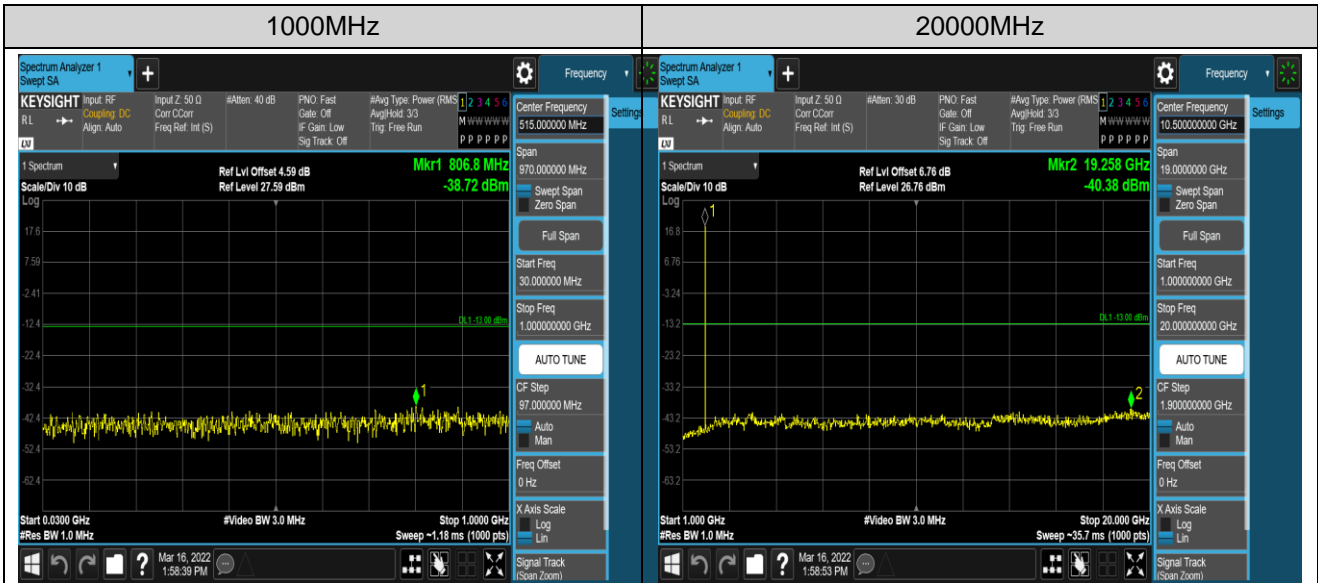

Band2-1.4MHz-16QAM-19193-1RB#0-Range1:30~1000MHz

Band2-1.4MHz-16QAM-19193-1RB#0-Range2:1000~20000MHz