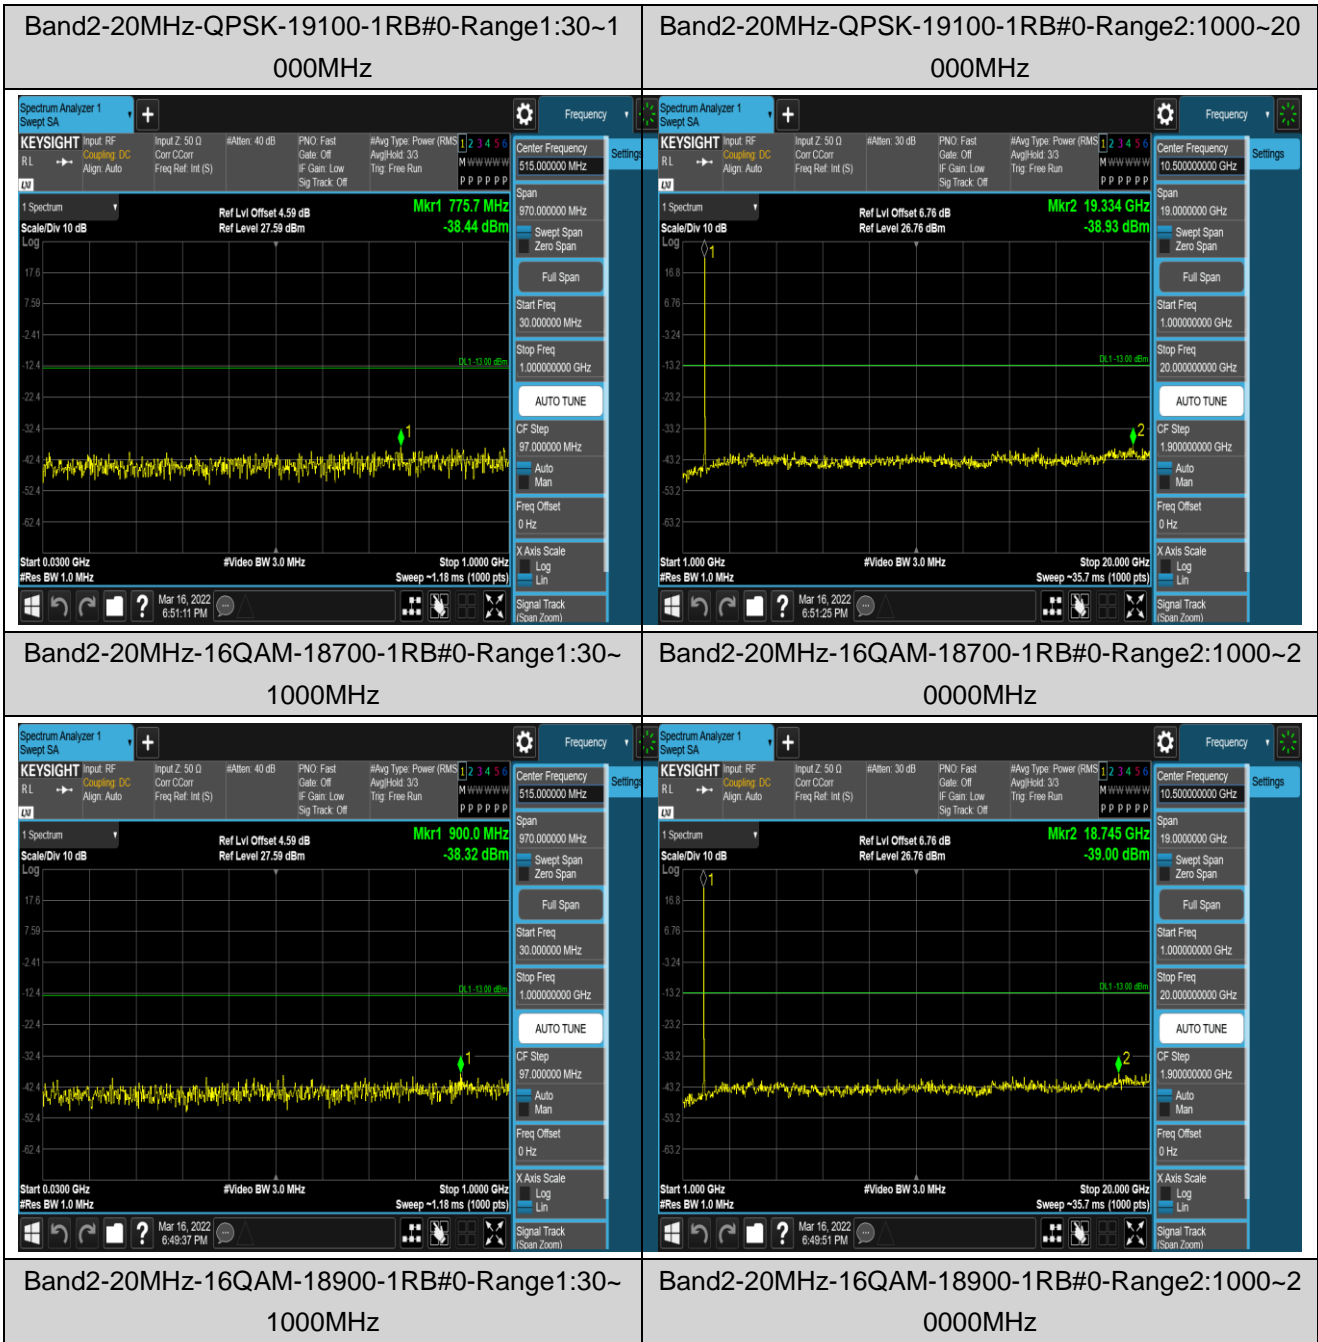

*Remark: All bandwidth and all modulation had been tested, but only the worst case data displayed in this report.*

Test Graphs

Band2-1.4MHz-16QAM-18607-1RB#0-Range1:30~1000MHz

Band2-1.4MHz-16QAM-18607-1RB#0-Range2:1000~20000MHz

Band2-1.4MHz-16QAM-18900-1RB#0-Range1:30~1000MHz

Band2-1.4MHz-16QAM-18900-1RB#0-Range2:1000~20000MHz

Band2-1.4MHz-16QAM-19193-1RB#0-Range1:30~1000MHz

Band2-1.4MHz-16QAM-19193-1RB#0-Range2:1000~20000MHz

Band2-20MHz-QPSK-18700-1RB#0-Range1:30~1000MHz	Band2-20MHz-QPSK-18700-1RB#0-Range2:1000~20000MHz
--	---

Band2-20MHz-QPSK-18900-1RB#0-Range1:30~1000MHz	Band2-20MHz-QPSK-18900-1RB#0-Range2:1000~20000MHz
--	---

Band2-20MHz-16QAM-19100-1RB#0-Range1:30~1000MHz

Band2-20MHz-16QAM-19100-1RB#0-Range2:1000~2000MHz

Band5-1.4MHz-QPSK-20407-1RB#0-Range1:30~1000MHz