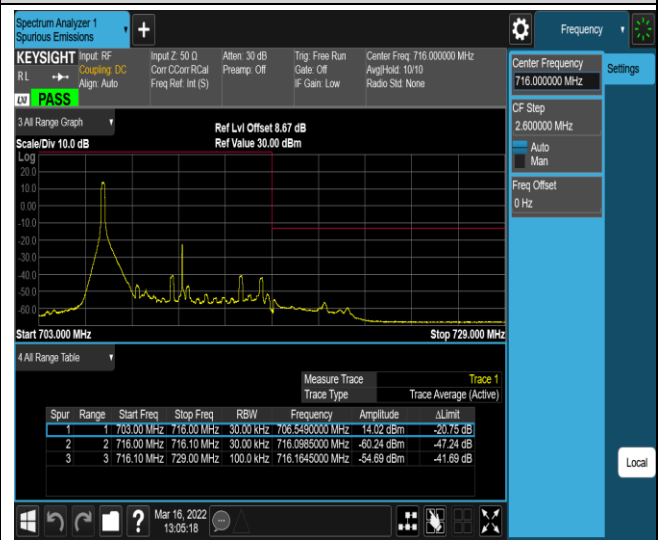

Band17-10MHz-QPSK-23780-50RB#0

Band17-10MHz-QPSK-23800-1RB#0

Band17-10MHz-QPSK-23800-1RB#49

Band17-10MHz-QPSK-23800-50RB#0

Band17-10MHz-16QAM-23780-1RB#0

Band17-10MHz-16QAM-23780-1RB#49

Band17-10MHz-16QAM-23780-50RB#0