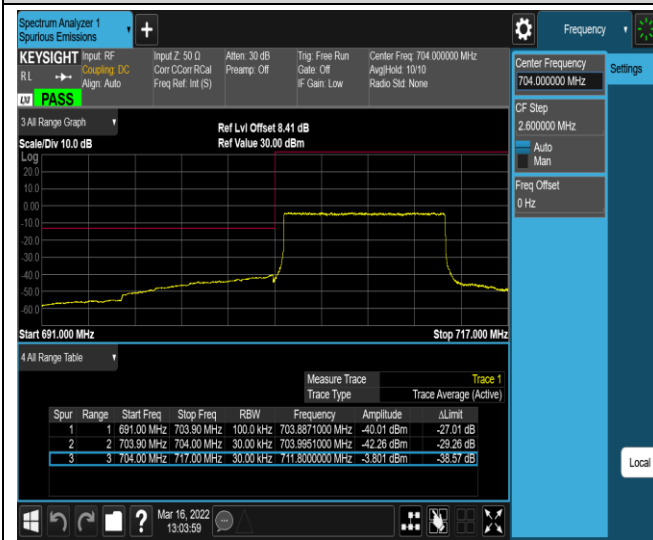

Band17-10MHz-QPSK-23780-50RB#0

Band17-10MHz-QPSK-23800-1RB#0

Band17-10MHz-QPSK-23800-1RB#49

Band17-10MHz-QPSK-23800-50RB#0

Band17-10MHz-16QAM-23780-1RB#0

Band17-10MHz-16QAM-23780-1RB#49

Band17-10MHz-16QAM-23780-50RB#0