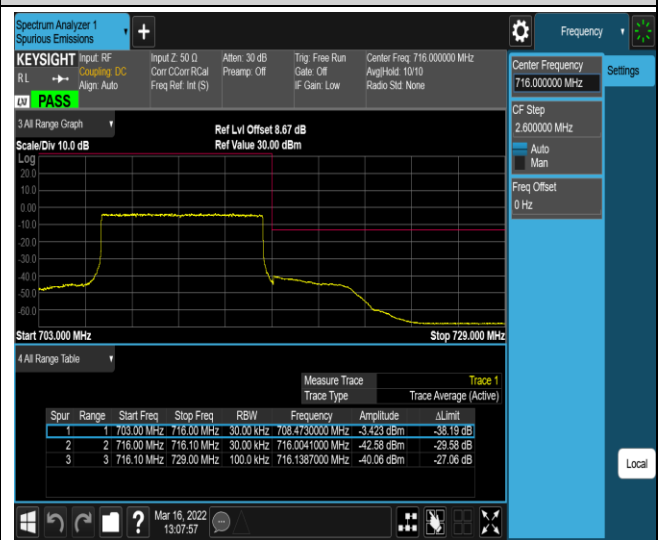

Band17-10MHz-QPSK-23780-50RB#0

Band17-10MHz-QPSK-23800-1RB#0

Band17-10MHz-QPSK-23800-1RB#49

Band17-10MHz-QPSK-23800-50RB#0

Band17-10MHz-16QAM-23780-1RB#0

Band17-10MHz-16QAM-23780-1RB#49

Band17-10MHz-16QAM-23780-50RB#0

Band17-10MHz-16QAM-23800-1RB#0

Band17-10MHz-16QAM-23800-1RB#49

Band17-10MHz-16QAM-23800-50RB#0