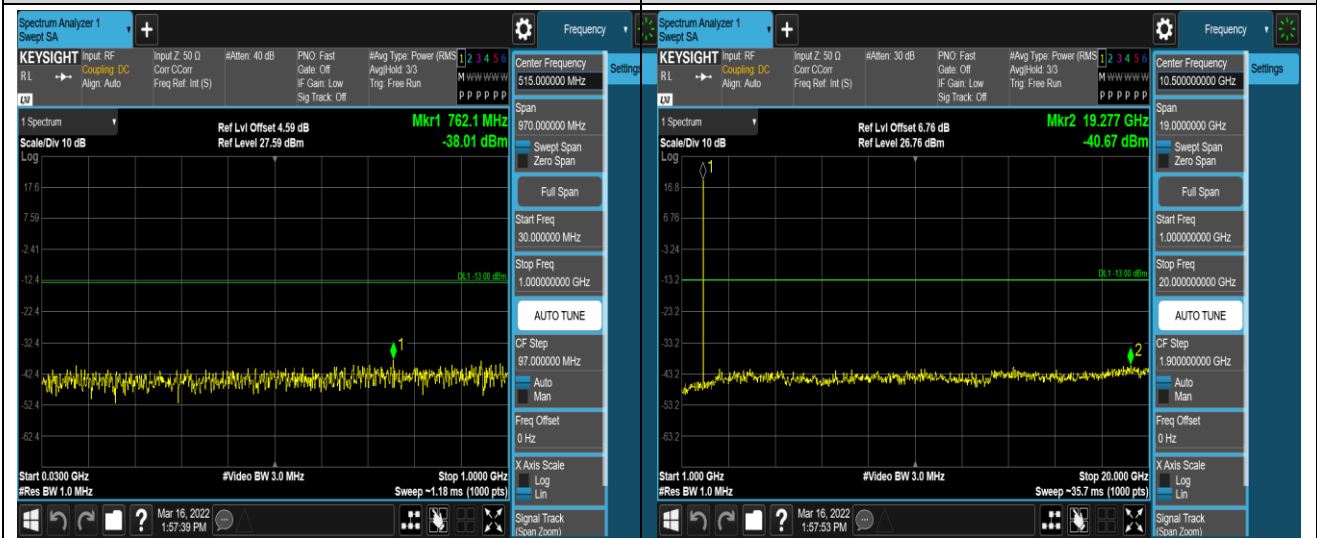

Band2-1.4MHz-16QAM-18900-1RB#0-Range1:30~1000MHz

Band2-1.4MHz-16QAM-18900-1RB#0-Range2:1000~20000MHz