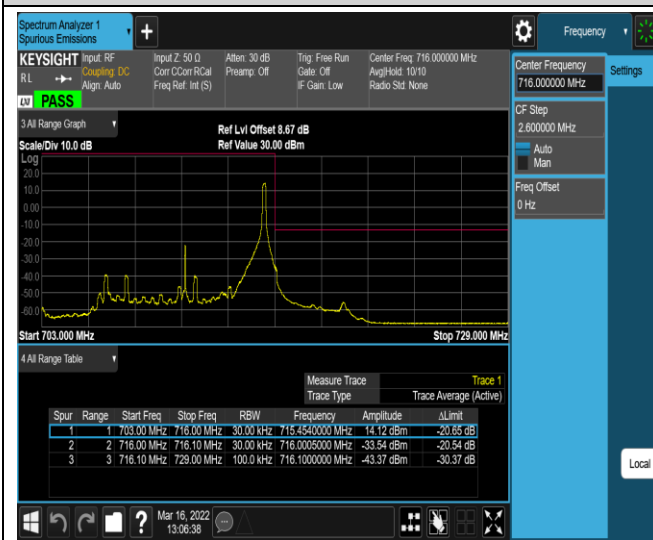

Band17-10MHz-QPSK-23780-50RB#0

Band17-10MHz-QPSK-23800-1RB#0

Band17-10MHz-QPSK-23800-1RB#49

Band17-10MHz-QPSK-23800-50RB#0

Band17-10MHz-16QAM-23780-1RB#0

Band17-10MHz-16QAM-23780-1RB#49

Band17-10MHz-16QAM-23780-50RB#0

Band17-10MHz-16QAM-23800-1RB#0

Band17-10MHz-16QAM-23800-1RB#49

Band17-10MHz-16QAM-23800-50RB#0