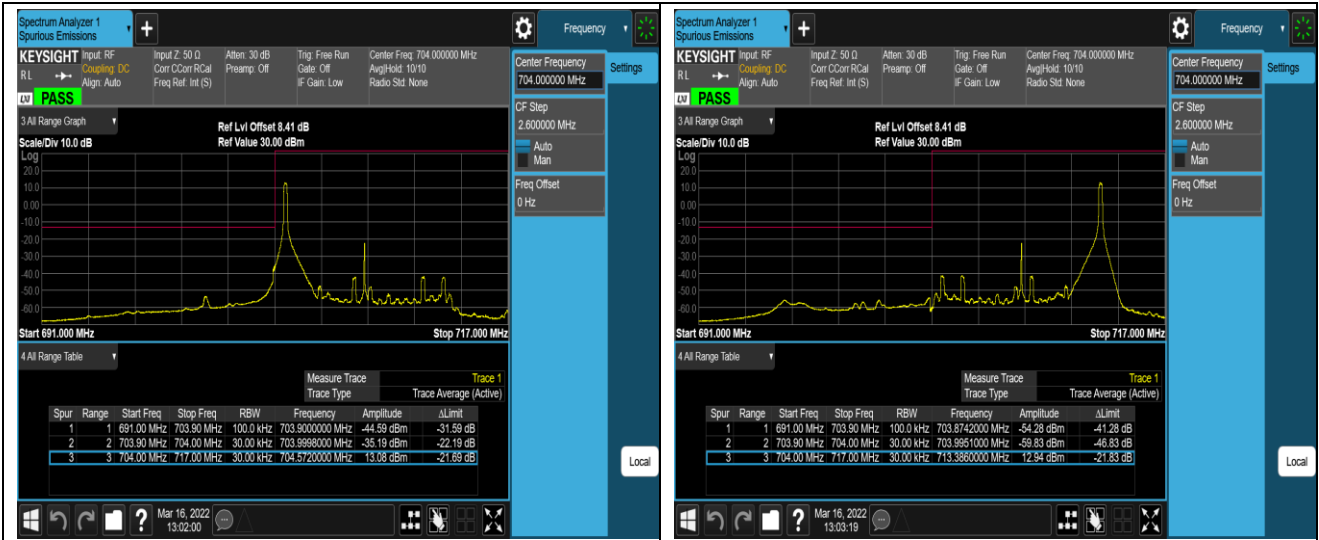

Band17-10MHz-QPSK-23780-50RB#0

Band17-10MHz-QPSK-23800-1RB#0

Band17-10MHz-QPSK-23800-1RB#49

Band17-10MHz-QPSK-23800-50RB#0

Band17-10MHz-16QAM-23780-1RB#0

Band17-10MHz-16QAM-23780-1RB#49

Band17-10MHz-16QAM-23780-50RB#0