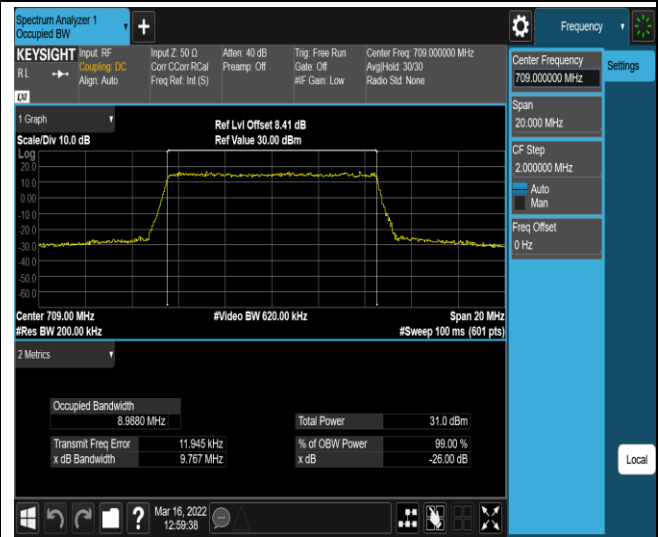

Band17-10MHz-16QAM-23780-50RB#0

Band17-10MHz-16QAM-23790-50RB#0

Band17-10MHz-16QAM-23800-50RB#0

Appendix D: Band Edge

Test Result (worst case)

Band	Bandwidth	Modulation	Channel	RB Config.	Result (dBm)	Verdict
Band2	1.4MHz	QPSK	18607	1RB#0	-39.07,-23.83	PASS
Band2	1.4MHz	QPSK	18607	1RB#5	-39.21,-49.69	PASS
Band2	1.4MHz	QPSK	18607	6RB#0	-27.46,-30.36	PASS
Band2	1.4MHz	QPSK	19193	1RB#0	-52.20,-40.82	PASS
Band2	1.4MHz	QPSK	19193	1RB#5	-22.62,-38.51	PASS
Band2	1.4MHz	QPSK	19193	6RB#0	-28.27,-26.35	PASS
Band2	1.4MHz	16QAM	18607	1RB#0	-40.00,-27.08	PASS
Band2	1.4MHz	16QAM	18607	1RB#5	-39.76,-49.91	PASS
Band2	1.4MHz	16QAM	18607	6RB#0	-28.13,-31.03	PASS
Band2	1.4MHz	16QAM	19193	1RB#0	-52.23,-40.99	PASS
Band2	1.4MHz	16QAM	19193	1RB#5	-28.36,-39.39	PASS
Band2	1.4MHz	16QAM	19193	6RB#0	-30.00,-27.68	PASS
Band2	20MHz	QPSK	18700	1RB#0	-45.01,-38.16	PASS
Band2	20MHz	QPSK	18700	1RB#99	-40.62,-60.04	PASS
Band2	20MHz	QPSK	18700	100RB#0	-32.02,-35.60	PASS
Band2	20MHz	QPSK	19100	1RB#0	-60.89,-50.18	PASS
Band2	20MHz	QPSK	19100	1RB#99	-38.91,-44.84	PASS
Band2	20MHz	QPSK	19100	100RB#0	-31.77,-27.48	PASS
Band2	20MHz	16QAM	18700	1RB#0	-45.74,-40.10	PASS
Band2	20MHz	16QAM	18700	1RB#99	-42.12,-60.30	PASS
Band2	20MHz	16QAM	18700	100RB#0	-33.88,-37.54	PASS
Band2	20MHz	16QAM	19100	1RB#0	-61.22,-50.60	PASS
Band2	20MHz	16QAM	19100	1RB#99	-38.42,-45.35	PASS
Band2	20MHz	16QAM	19100	100RB#0	-34.23,-30.12	PASS
Band5	1.4MHz	QPSK	20407	1RB#0	-52.89,-28.74	PASS
Band5	1.4MHz	QPSK	20407	1RB#5	-53.61,-54.53	PASS
Band5	1.4MHz	QPSK	20407	6RB#0	-42.15,-33.49	PASS
Band5	1.4MHz	QPSK	20643	1RB#0	-53.87,-54.64	PASS
Band5	1.4MHz	QPSK	20643	1RB#5	-27.99,-53.25	PASS
Band5	1.4MHz	QPSK	20643	6RB#0	-30.93,-40.80	PASS
Band5	1.4MHz	16QAM	20407	1RB#0	-53.41,-27.78	PASS
Band5	1.4MHz	16QAM	20407	1RB#5	-53.42,-55.12	PASS
Band5	1.4MHz	16QAM	20407	6RB#0	-43.27,-33.99	PASS
Band5	1.4MHz	16QAM	20643	1RB#0	-55.47,-54.40	PASS
Band5	1.4MHz	16QAM	20643	1RB#5	-28.45,-53.90	PASS
Band5	1.4MHz	16QAM	20643	6RB#0	-31.24,-40.76	PASS
Band5	10MHz	QPSK	20450	1RB#0	-53.78,-35.00	PASS
Band5	10MHz	QPSK	20450	1RB#49	-54.46,-62.22	PASS