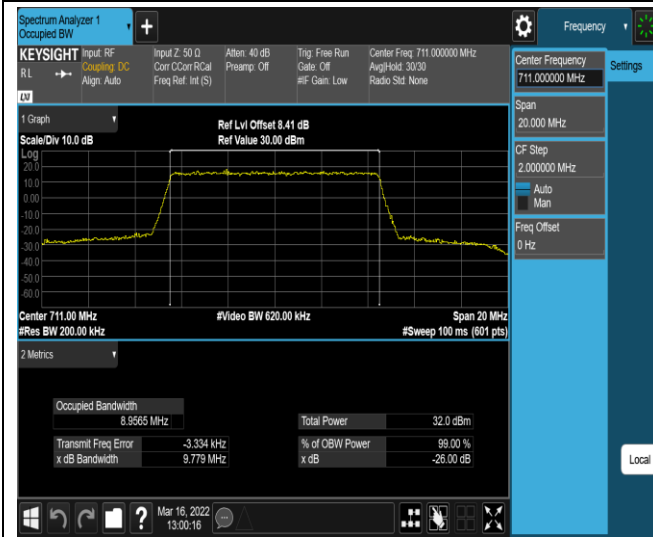

Band17-10MHz-16QAM-23780-50RB#0

Band17-10MHz-16QAM-23790-50RB#0

Band17-10MHz-16QAM-23800-50RB#0

Appendix D: Band Edge

Test Result (worst case)

Band	Bandwidth	Modulation	Channel	RB Config.	Result (dBm)	Verdict
Band2	1.4MHz	QPSK	18607	1RB#0	-39.07,-23.83	PASS
Band2	1.4MHz	QPSK	18607	1RB#5	-39.21,-49.69	PASS
Band2	1.4MHz	QPSK	18607	6RB#0	-27.46,-30.36	PASS
Band2	1.4MHz	QPSK	19193	1RB#0	-52.20,-40.82	PASS
Band2	1.4MHz	QPSK	19193	1RB#5	-22.62,-38.51	PASS
Band2	1.4MHz	QPSK	19193	6RB#0	-28.27,-26.35	PASS
Band2	1.4MHz	16QAM	18607	1RB#0	-40.00,-27.08	PASS
Band2	1.4MHz	16QAM	18607	1RB#5	-39.76,-49.91	PASS
Band2	1.4MHz	16QAM	18607	6RB#0	-28.13,-31.03	PASS
Band2	1.4MHz	16QAM	19193	1RB#0	-52.23,-40.99	PASS
Band2	1.4MHz	16QAM	19193	1RB#5	-28.36,-39.39	PASS
Band2	1.4MHz	16QAM	19193	6RB#0	-30.00,-27.68	PASS
Band2	20MHz	QPSK	18700	1RB#0	-45.01,-38.16	PASS
Band2	20MHz	QPSK	18700	1RB#99	-40.62,-60.04	PASS
Band2	20MHz	QPSK	18700	100RB#0	-32.02,-35.60	PASS
Band2	20MHz	QPSK	19100	1RB#0	-60.89,-50.18	PASS
Band2	20MHz	QPSK	19100	1RB#99	-38.91,-44.84	PASS
Band2	20MHz	QPSK	19100	100RB#0	-31.77,-27.48	PASS
Band2	20MHz	16QAM	18700	1RB#0	-45.74,-40.10	PASS
Band2	20MHz	16QAM	18700	1RB#99	-42.12,-60.30	PASS
Band2	20MHz	16QAM	18700	100RB#0	-33.88,-37.54	PASS
Band2	20MHz	16QAM	19100	1RB#0	-61.22,-50.60	PASS
Band2	20MHz	16QAM	19100	1RB#99	-38.42,-45.35	PASS
Band2	20MHz	16QAM	19100	100RB#0	-34.23,-30.12	PASS
Band5	1.4MHz	QPSK	20407	1RB#0	-52.89,-28.74	PASS
Band5	1.4MHz	QPSK	20407	1RB#5	-53.61,-54.53	PASS
Band5	1.4MHz	QPSK	20407	6RB#0	-42.15,-33.49	PASS
Band5	1.4MHz	QPSK	20643	1RB#0	-53.87,-54.64	PASS
Band5	1.4MHz	QPSK	20643	1RB#5	-27.99,-53.25	PASS
Band5	1.4MHz	QPSK	20643	6RB#0	-30.93,-40.80	PASS
Band5	1.4MHz	16QAM	20407	1RB#0	-53.41,-27.78	PASS
Band5	1.4MHz	16QAM	20407	1RB#5	-53.42,-55.12	PASS
Band5	1.4MHz	16QAM	20407	6RB#0	-43.27,-33.99	PASS
Band5	1.4MHz	16QAM	20643	1RB#0	-55.47,-54.40	PASS
Band5	1.4MHz	16QAM	20643	1RB#5	-28.45,-53.90	PASS
Band5	1.4MHz	16QAM	20643	6RB#0	-31.24,-40.76	PASS
Band5	10MHz	QPSK	20450	1RB#0	-53.78,-35.00	PASS
Band5	10MHz	QPSK	20450	1RB#49	-54.46,-62.22	PASS