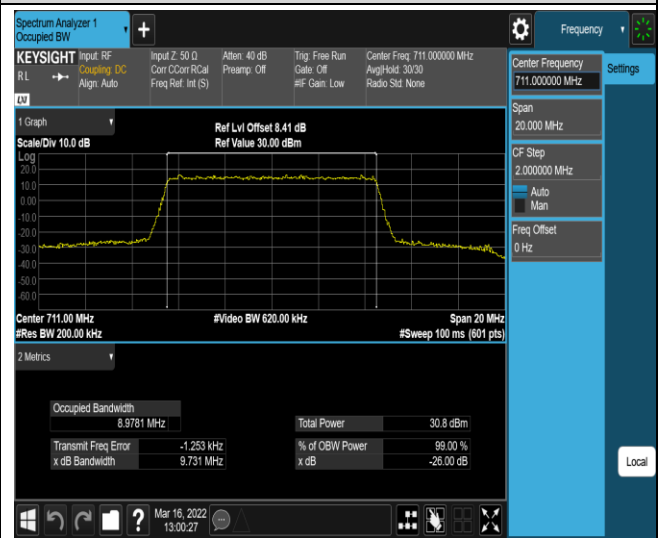

Band17-10MHz-16QAM-23780-50RB#0

Band17-10MHz-16QAM-23790-50RB#0

Band17-10MHz-16QAM-23800-50RB#0

Appendix D: Band Edge

Test Result (worst case)

Band	Bandwidth	Modulation	Channel	RB Config.	Result (dBm)	Verdict
Band2	1.4MHz	QPSK	18607	1RB#0	-39.07,-23.83	PASS
Band2	1.4MHz	QPSK	18607	1RB#5	-39.21,-49.69	PASS
Band2	1.4MHz	QPSK	18607	6RB#0	-27.46,-30.36	PASS
Band2	1.4MHz	QPSK	19193	1RB#0	-52.20,-40.82	PASS
Band2	1.4MHz	QPSK	19193	1RB#5	-22.62,-38.51	PASS
Band2	1.4MHz	QPSK	19193	6RB#0	-28.27,-26.35	PASS
Band2	1.4MHz	16QAM	18607	1RB#0	-40.00,-27.08	PASS
Band2	1.4MHz	16QAM	18607	1RB#5	-39.76,-49.91	PASS
Band2	1.4MHz	16QAM	18607	6RB#0	-28.13,-31.03	PASS
Band2	1.4MHz	16QAM	19193	1RB#0	-52.23,-40.99	PASS
Band2	1.4MHz	16QAM	19193	1RB#5	-28.36,-39.39	PASS
Band2	1.4MHz	16QAM	19193	6RB#0	-30.00,-27.68	PASS
Band2	20MHz	QPSK	18700	1RB#0	-45.01,-38.16	PASS
Band2	20MHz	QPSK	18700	1RB#99	-40.62,-60.04	PASS
Band2	20MHz	QPSK	18700	100RB#0	-32.02,-35.60	PASS
Band2	20MHz	QPSK	19100	1RB#0	-60.89,-50.18	PASS
Band2	20MHz	QPSK	19100	1RB#99	-38.91,-44.84	PASS
Band2	20MHz	QPSK	19100	100RB#0	-31.77,-27.48	PASS
Band2	20MHz	16QAM	18700	1RB#0	-45.74,-40.10	PASS
Band2	20MHz	16QAM	18700	1RB#99	-42.12,-60.30	PASS
Band2	20MHz	16QAM	18700	100RB#0	-33.88,-37.54	PASS
Band2	20MHz	16QAM	19100	1RB#0	-61.22,-50.60	PASS
Band2	20MHz	16QAM	19100	1RB#99	-38.42,-45.35	PASS
Band2	20MHz	16QAM	19100	100RB#0	-34.23,-30.12	PASS
Band5	1.4MHz	QPSK	20407	1RB#0	-52.89,-28.74	PASS
Band5	1.4MHz	QPSK	20407	1RB#5	-53.61,-54.53	PASS
Band5	1.4MHz	QPSK	20407	6RB#0	-42.15,-33.49	PASS
Band5	1.4MHz	QPSK	20643	1RB#0	-53.87,-54.64	PASS
Band5	1.4MHz	QPSK	20643	1RB#5	-27.99,-53.25	PASS
Band5	1.4MHz	QPSK	20643	6RB#0	-30.93,-40.80	PASS
Band5	1.4MHz	16QAM	20407	1RB#0	-53.41,-27.78	PASS
Band5	1.4MHz	16QAM	20407	1RB#5	-53.42,-55.12	PASS
Band5	1.4MHz	16QAM	20407	6RB#0	-43.27,-33.99	PASS
Band5	1.4MHz	16QAM	20643	1RB#0	-55.47,-54.40	PASS
Band5	1.4MHz	16QAM	20643	1RB#5	-28.45,-53.90	PASS
Band5	1.4MHz	16QAM	20643	6RB#0	-31.24,-40.76	PASS
Band5	10MHz	QPSK	20450	1RB#0	-53.78,-35.00	PASS
Band5	10MHz	QPSK	20450	1RB#49	-54.46,-62.22	PASS