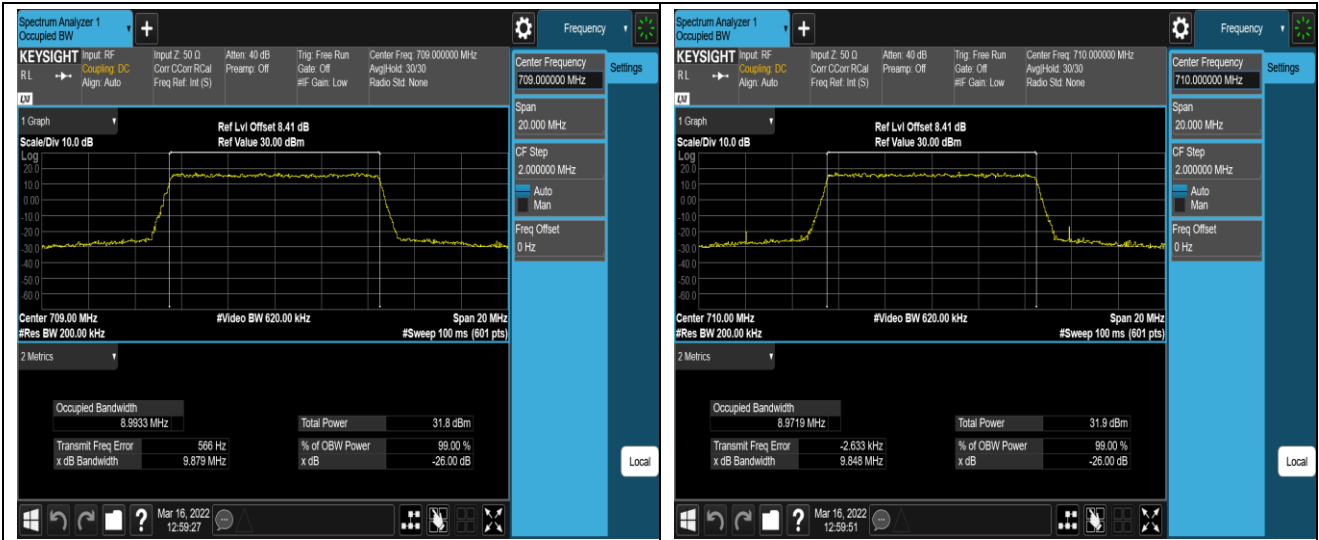

Band17-10MHz-QPSK-23800-50RB#0

Band17-10MHz-16QAM-23780-50RB#0