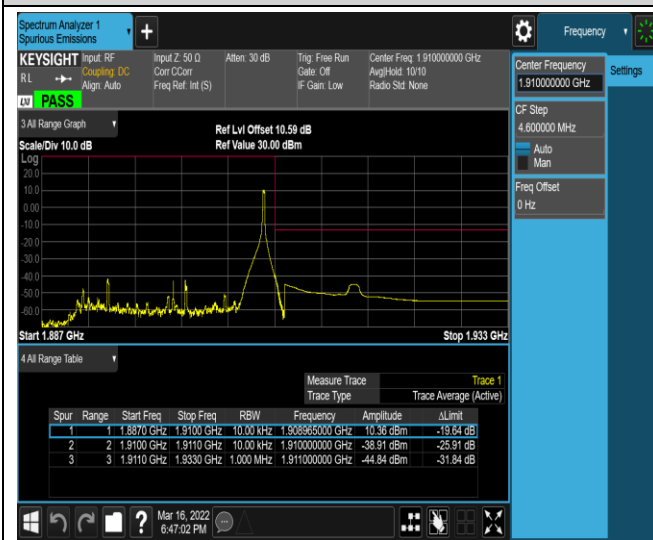

Remark: All bandwidth and all modulation had been tested, but only the worst case data displayed in this report.

Test Graphs

Band2-1.4MHz-16QAM-18607-6RB#0

Band2-1.4MHz-16QAM-19193-1RB#0

Band2-1.4MHz-16QAM-19193-1RB#5

Band2-1.4MHz-16QAM-19193-6RB#0

Band2-20MHz-QPSK-18700-1RB#0

Band2-20MHz-QPSK-18700-1RB#99

Band2-20MHz-QPSK-18700-100RB#0

Band2-20MHz-QPSK-19100-1RB#0

Band2-20MHz-QPSK-19100-1RB#99

Band2-20MHz-QPSK-19100-100RB#0