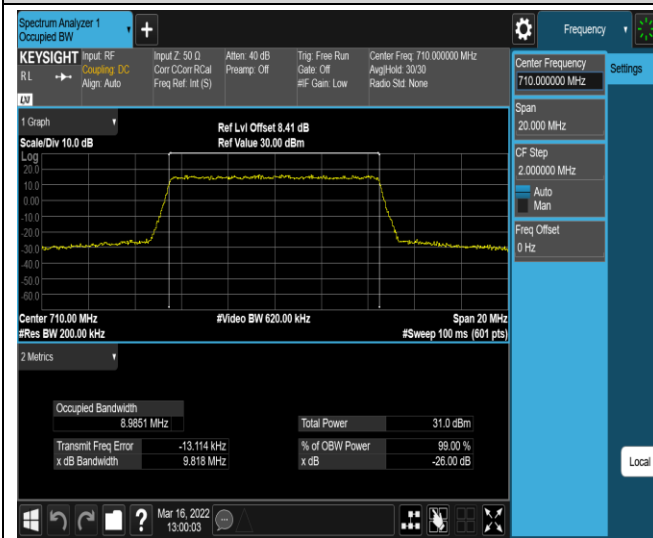

Band17-10MHz-16QAM-23780-50RB#0

Band17-10MHz-16QAM-23790-50RB#0

Band17-10MHz-16QAM-23800-50RB#0

Appendix D: Band Edge

Test Result (worst case)

Band	Bandwidth	Modulation	Channel	RB Config.	Result (dBm)	Verdict
Band2	1.4MHz	QPSK	18607	1RB#0	-39.07,-23.83	PASS
Band2	1.4MHz	QPSK	18607	1RB#5	-39.21,-49.69	PASS
Band2	1.4MHz	QPSK	18607	6RB#0	-27.46,-30.36	PASS
Band2	1.4MHz	QPSK	19193	1RB#0	-52.20,-40.82	PASS
Band2	1.4MHz	QPSK	19193	1RB#5	-22.62,-38.51	PASS
Band2	1.4MHz	QPSK	19193	6RB#0	-28.27,-26.35	PASS
Band2	1.4MHz	16QAM	18607	1RB#0	-40.00,-27.08	PASS
Band2	1.4MHz	16QAM	18607	1RB#5	-39.76,-49.91	PASS
Band2	1.4MHz	16QAM	18607	6RB#0	-28.13,-31.03	PASS
Band2	1.4MHz	16QAM	19193	1RB#0	-52.23,-40.99	PASS
Band2	1.4MHz	16QAM	19193	1RB#5	-28.36,-39.39	PASS
Band2	1.4MHz	16QAM	19193	6RB#0	-30.00,-27.68	PASS
Band2	20MHz	QPSK	18700	1RB#0	-45.01,-38.16	PASS
Band2	20MHz	QPSK	18700	1RB#99	-40.62,-60.04	PASS
Band2	20MHz	QPSK	18700	100RB#0	-32.02,-35.60	PASS
Band2	20MHz	QPSK	19100	1RB#0	-60.89,-50.18	PASS
Band2	20MHz	QPSK	19100	1RB#99	-38.91,-44.84	PASS
Band2	20MHz	QPSK	19100	100RB#0	-31.77,-27.48	PASS
Band2	20MHz	16QAM	18700	1RB#0	-45.74,-40.10	PASS
Band2	20MHz	16QAM	18700	1RB#99	-42.12,-60.30	PASS
Band2	20MHz	16QAM	18700	100RB#0	-33.88,-37.54	PASS
Band2	20MHz	16QAM	19100	1RB#0	-61.22,-50.60	PASS
Band2	20MHz	16QAM	19100	1RB#99	-38.42,-45.35	PASS
Band2	20MHz	16QAM	19100	100RB#0	-34.23,-30.12	PASS
Band5	1.4MHz	QPSK	20407	1RB#0	-52.89,-28.74	PASS
Band5	1.4MHz	QPSK	20407	1RB#5	-53.61,-54.53	PASS
Band5	1.4MHz	QPSK	20407	6RB#0	-42.15,-33.49	PASS
Band5	1.4MHz	QPSK	20643	1RB#0	-53.87,-54.64	PASS
Band5	1.4MHz	QPSK	20643	1RB#5	-27.99,-53.25	PASS
Band5	1.4MHz	QPSK	20643	6RB#0	-30.93,-40.80	PASS
Band5	1.4MHz	16QAM	20407	1RB#0	-53.41,-27.78	PASS
Band5	1.4MHz	16QAM	20407	1RB#5	-53.42,-55.12	PASS
Band5	1.4MHz	16QAM	20407	6RB#0	-43.27,-33.99	PASS
Band5	1.4MHz	16QAM	20643	1RB#0	-55.47,-54.40	PASS
Band5	1.4MHz	16QAM	20643	1RB#5	-28.45,-53.90	PASS
Band5	1.4MHz	16QAM	20643	6RB#0	-31.24,-40.76	PASS
Band5	10MHz	QPSK	20450	1RB#0	-53.78,-35.00	PASS
Band5	10MHz	QPSK	20450	1RB#49	-54.46,-62.22	PASS