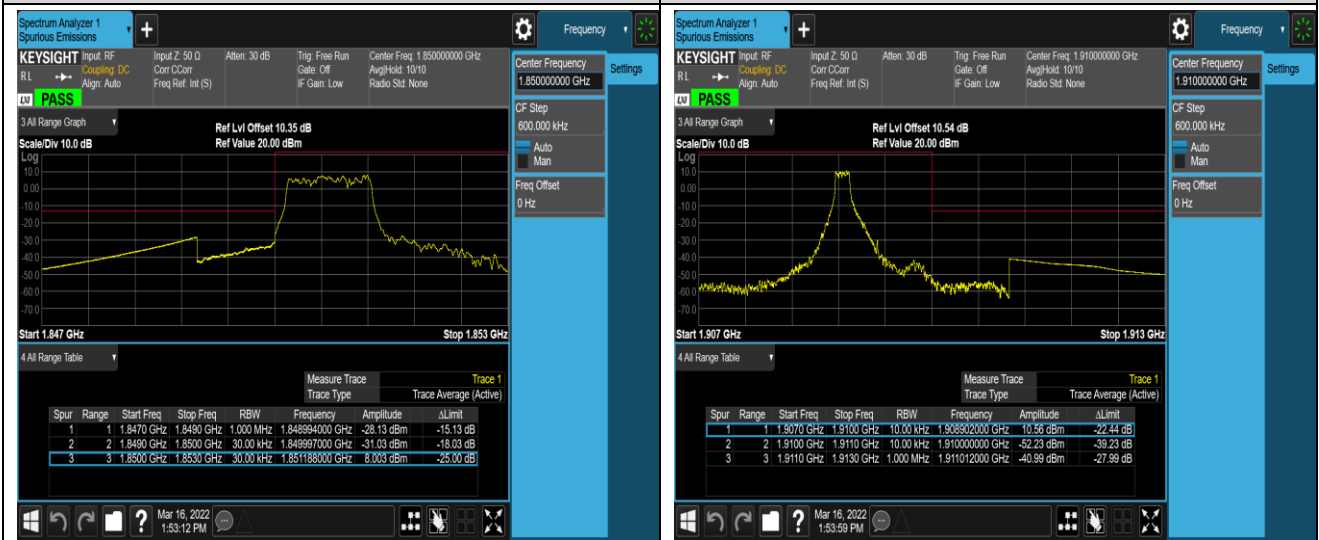

Remark: All bandwidth and all modulation had been tested, but only the worst case data displayed in this report.

Test Graphs

Band2-1.4MHz-16QAM-18607-6RB#0

Band2-1.4MHz-16QAM-19193-1RB#0

Band2-1.4MHz-16QAM-19193-1RB#5