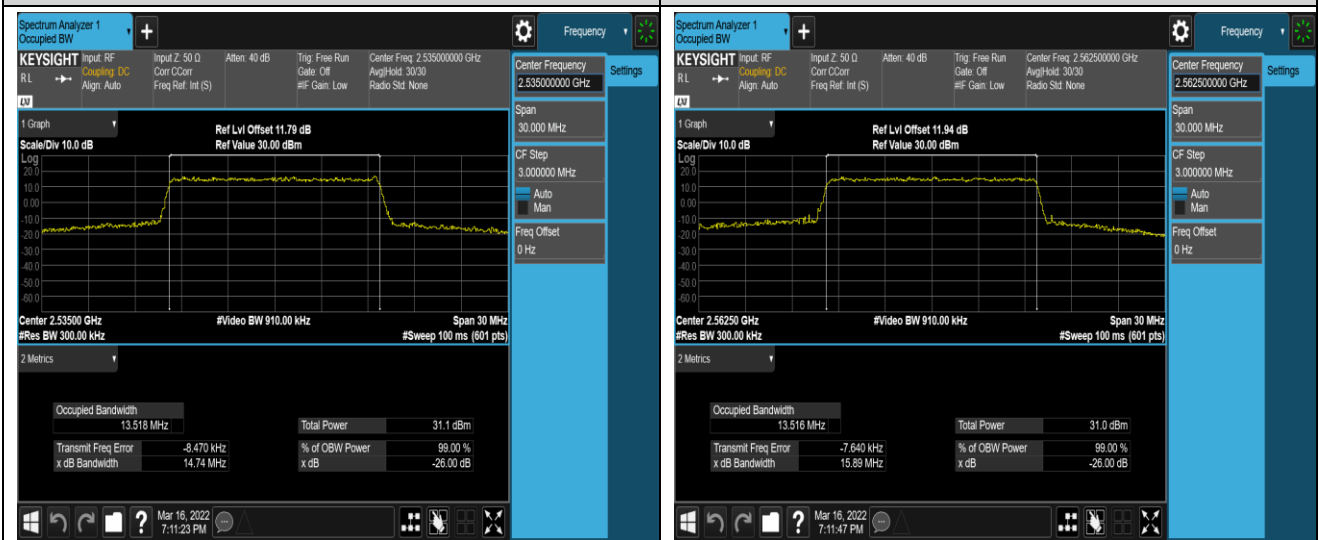

Band7-15MHz-16QAM-21100-75RB#0

Band7-15MHz-16QAM-21375-75RB#0

Band7-20MHz-QPSK-20850-100RB#0

Band7-20MHz-QPSK-21100-100RB#0