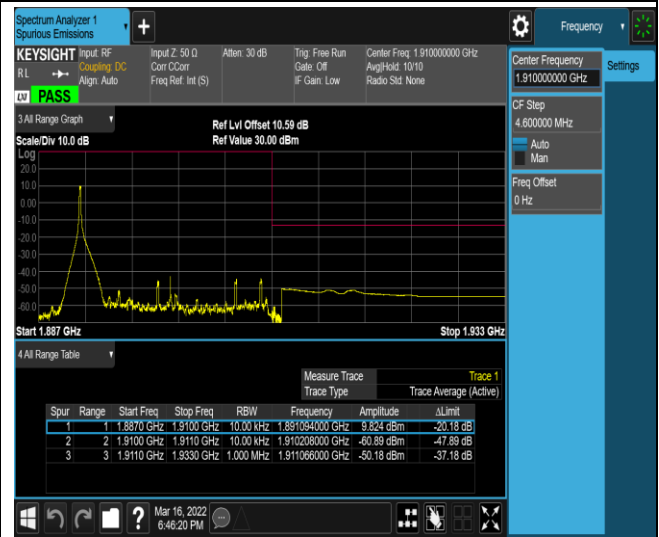

Remark: All bandwidth and all modulation had been tested, but only the worst case data displayed in this report.

Test Graphs

Band2-1.4MHz-16QAM-18607-6RB#0

Band2-1.4MHz-16QAM-19193-1RB#0

Band2-1.4MHz-16QAM-19193-1RB#5

Band2-1.4MHz-16QAM-19193-6RB#0

Band2-20MHz-QPSK-18700-1RB#0

Band2-20MHz-QPSK-18700-1RB#99

Band2-20MHz-QPSK-18700-100RB#0

Band2-20MHz-QPSK-19100-1RB#0

Band2-20MHz-QPSK-19100-1RB#99

Band2-20MHz-QPSK-19100-100RB#0