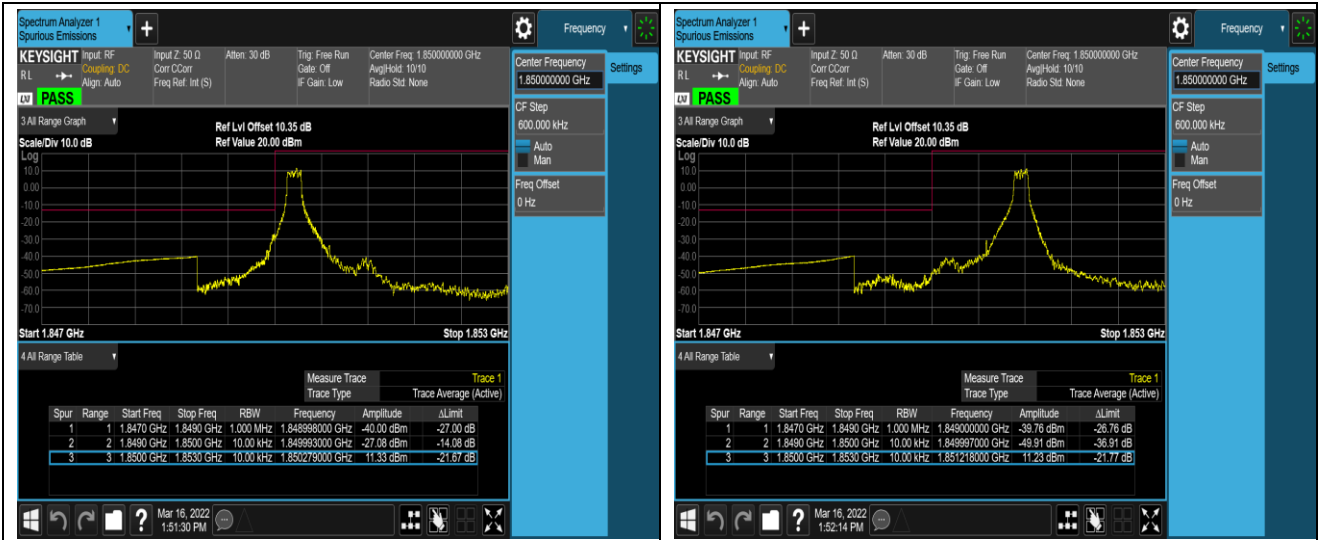

Band2-1.4MHz-16QAM-18607-6RB#0

Band2-1.4MHz-16QAM-19193-1RB#0