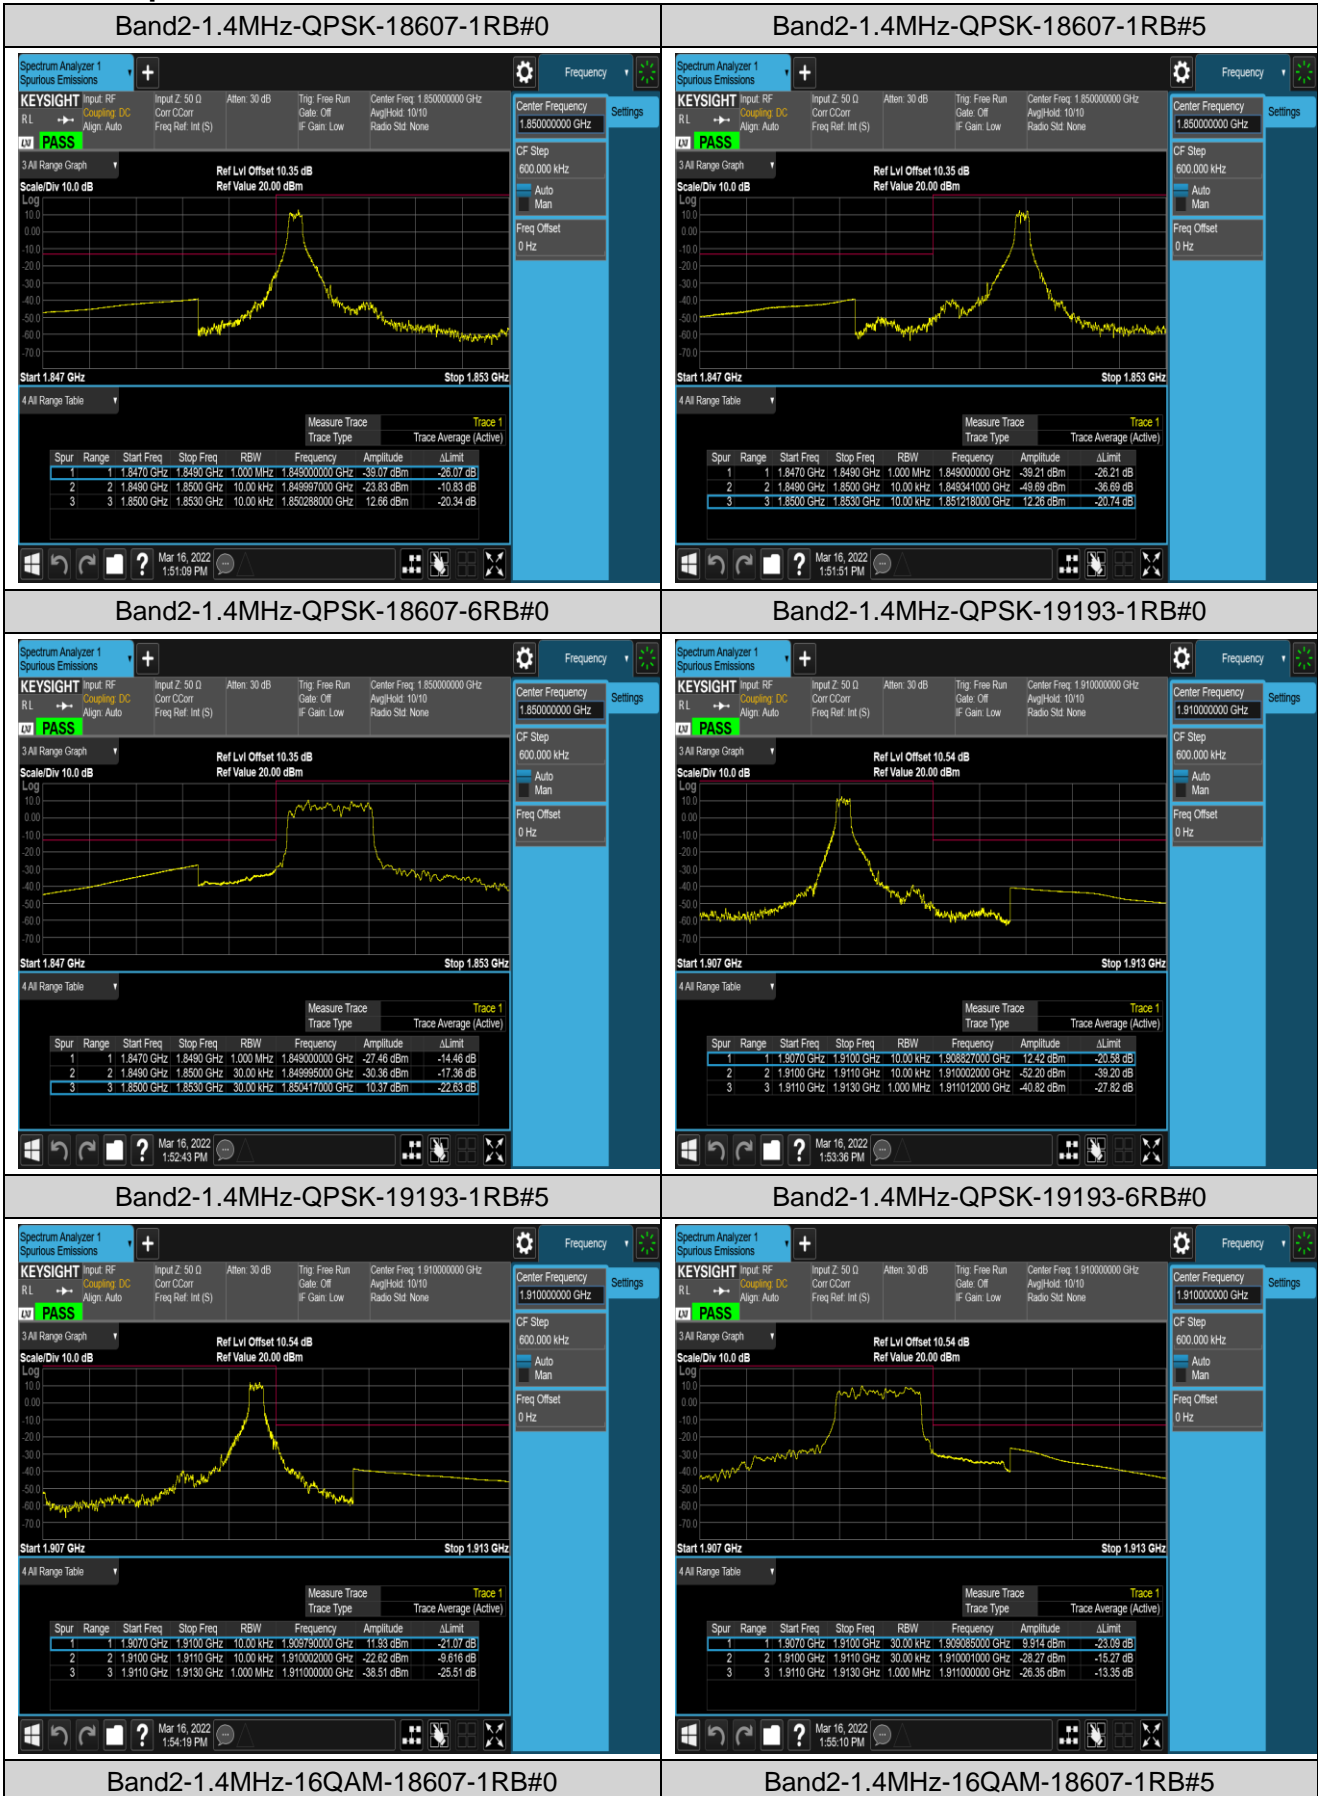

Test Graphs