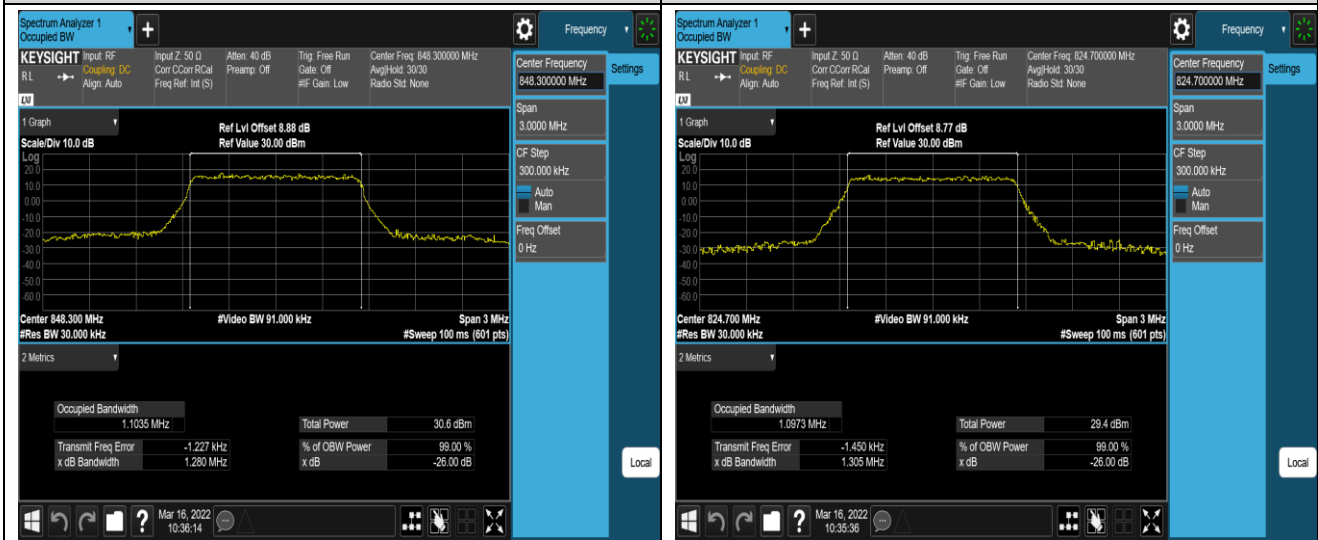

Band5-1.4MHz-QPSK-20643-6RB#0

Band5-1.4MHz-16QAM-20407-6RB#0

Band5-1.4MHz-16QAM-20525-6RB#0

Band5-1.4MHz-16QAM-20643-6RB#0