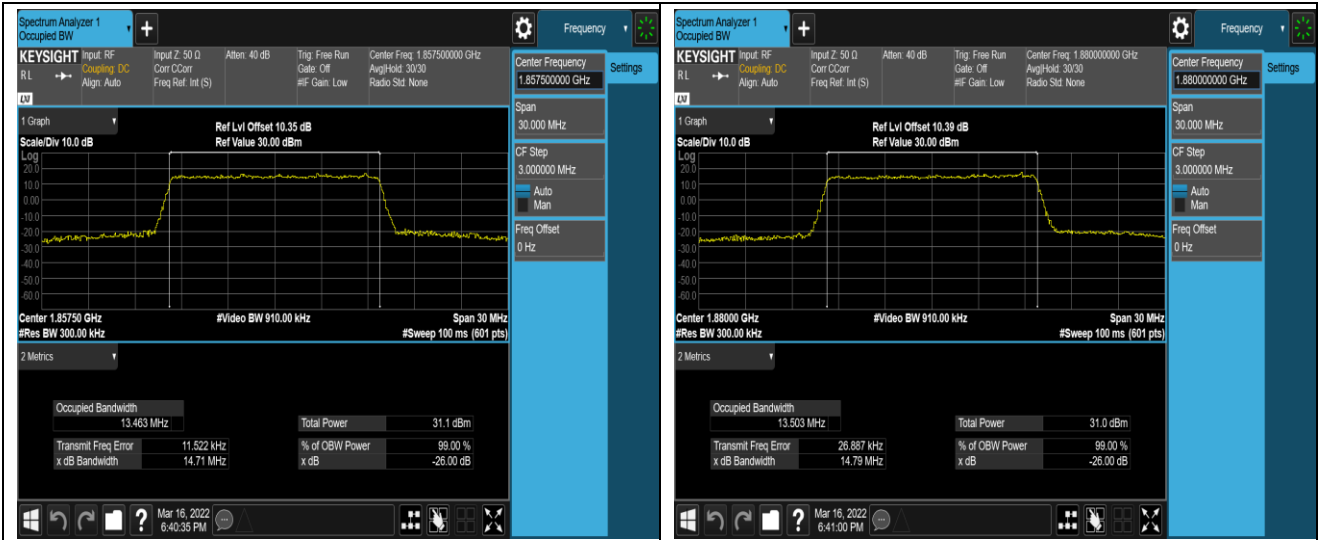

Band2-15MHz-QPSK-19125-75RB#0

Band2-15MHz-16QAM-18675-75RB#0