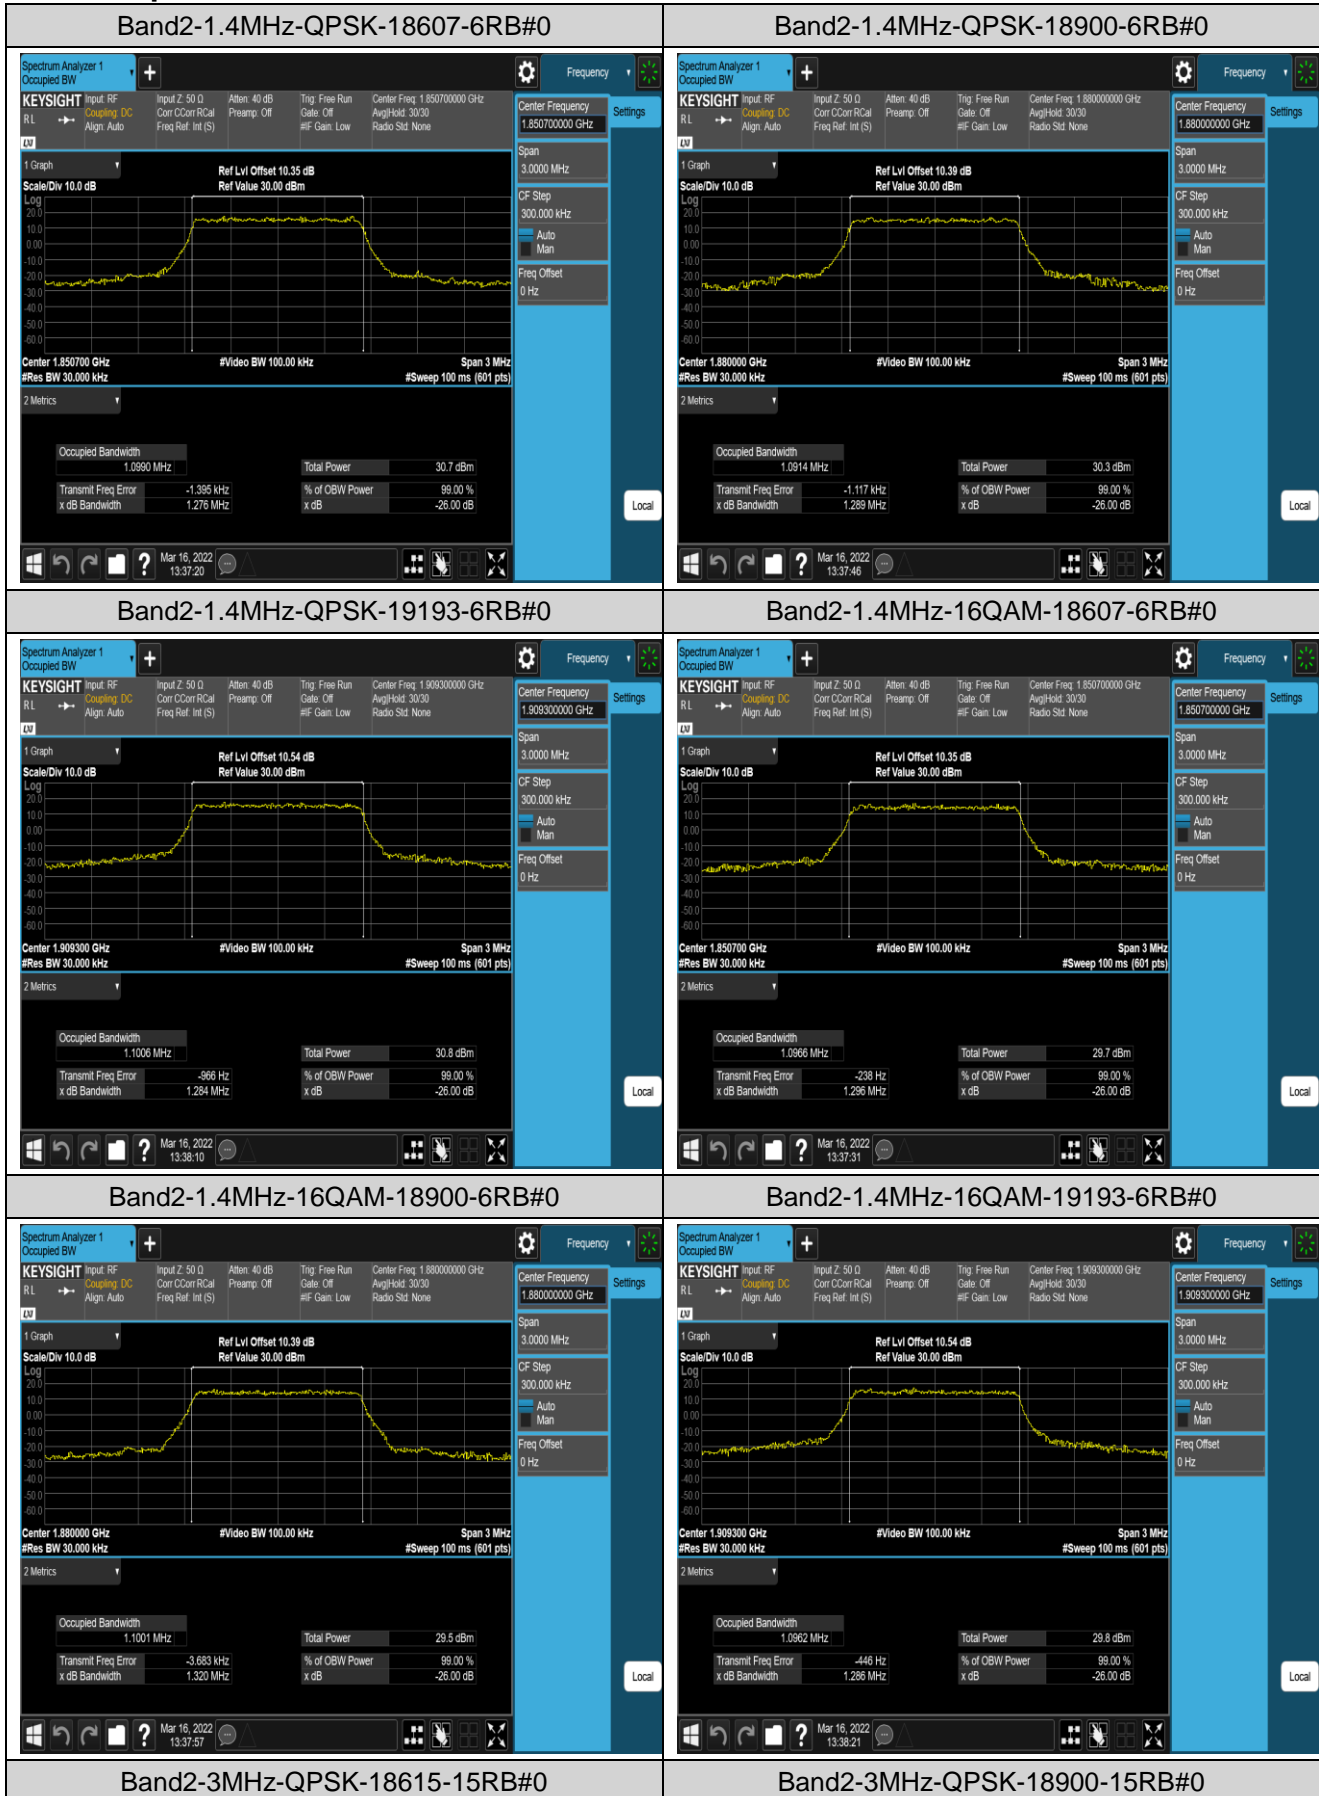

Test Graphs