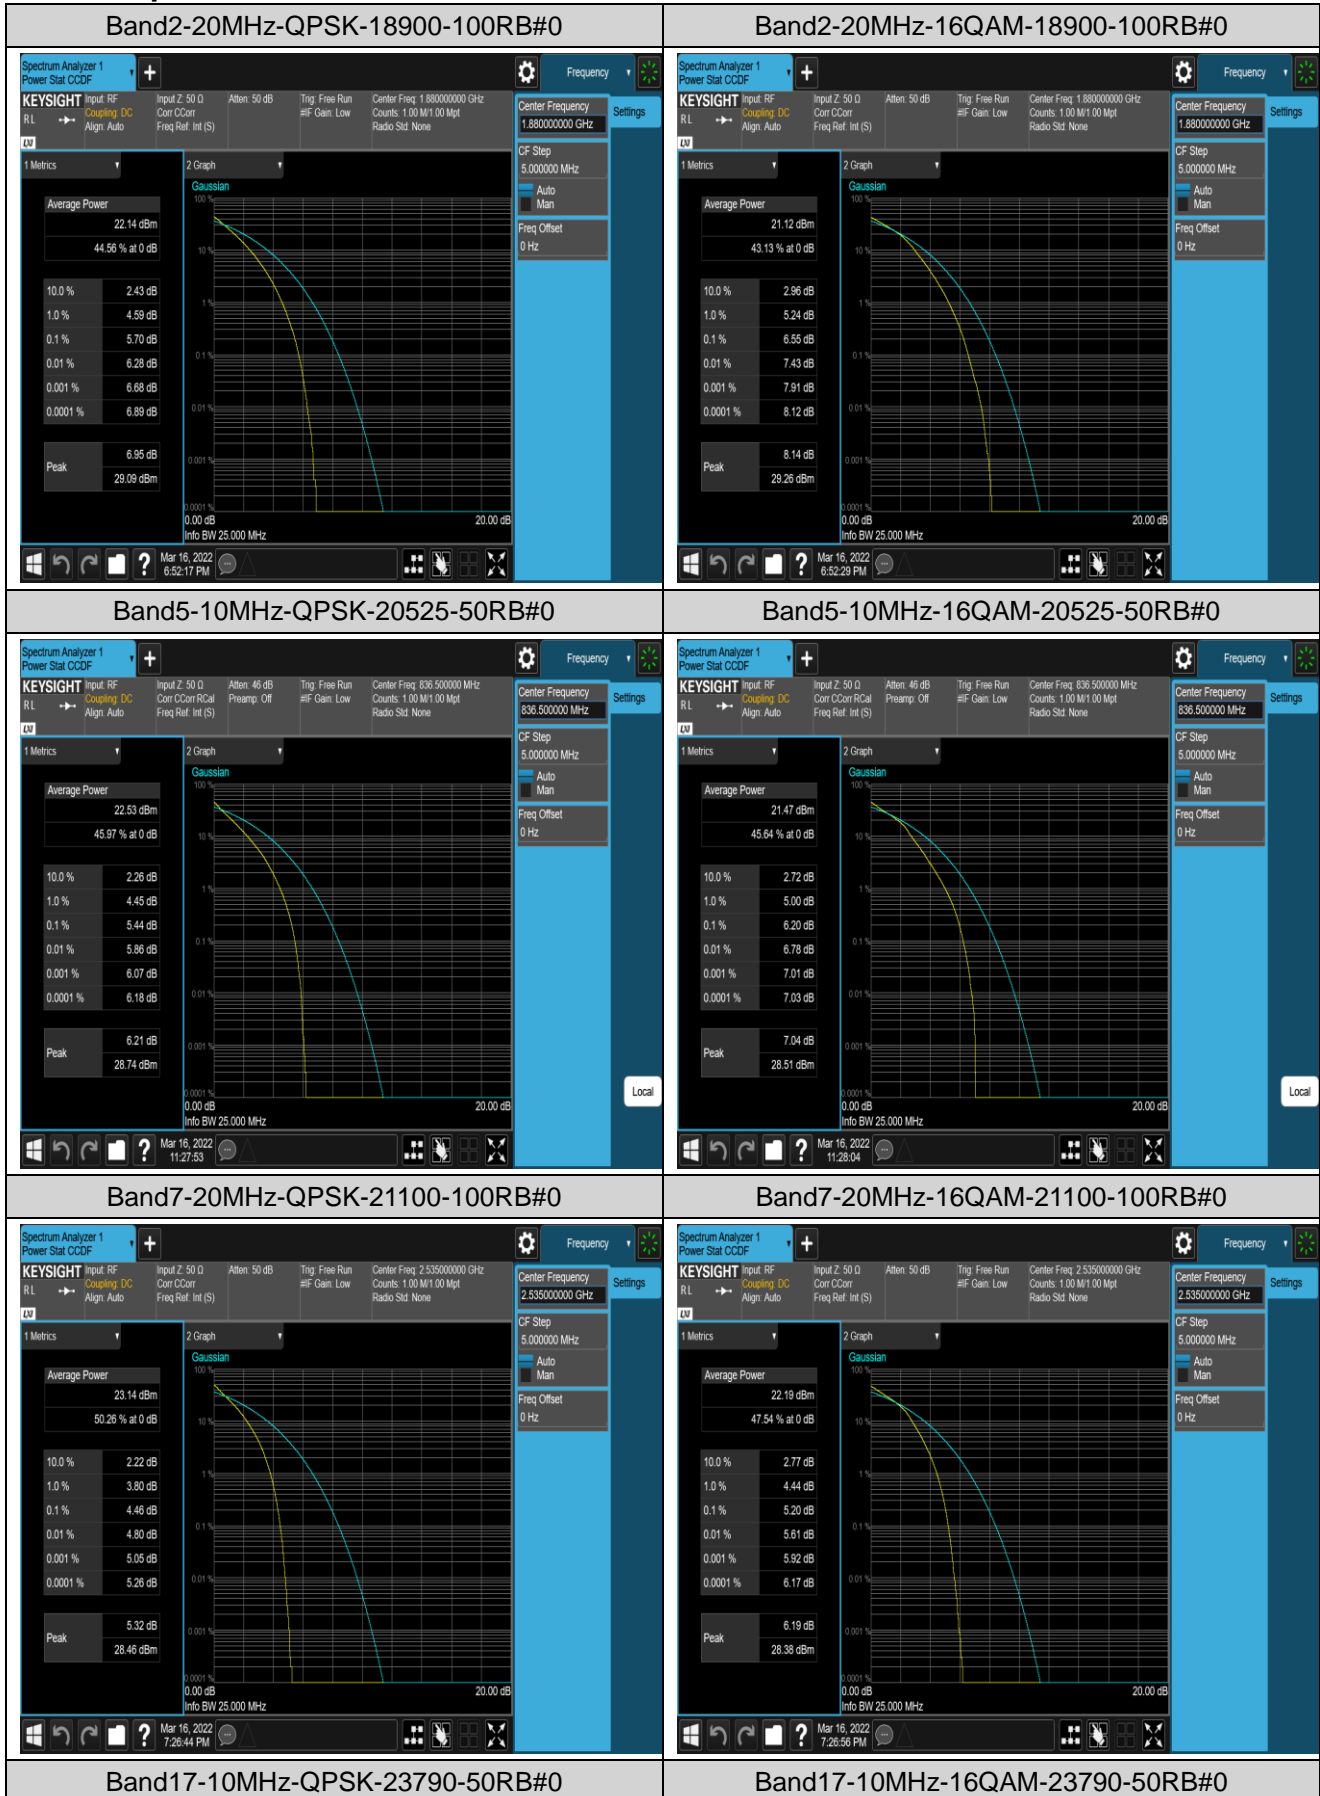

Test Graphs