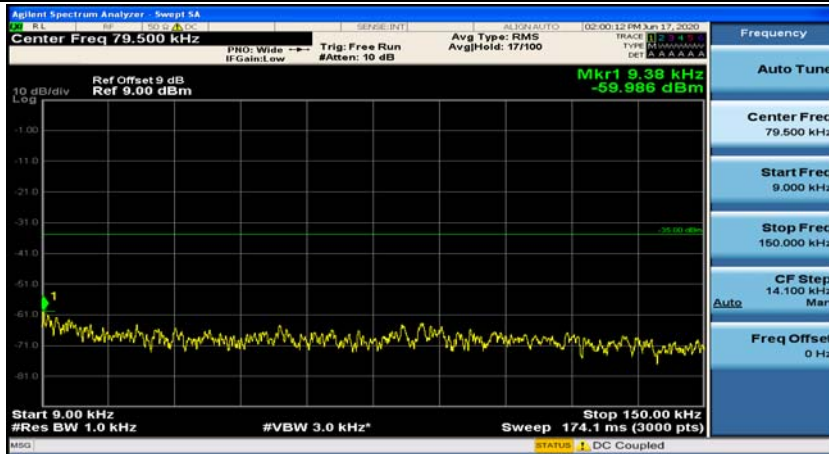

(Channel Bandwidth: 5 MHz)_HCH_QPSK_1RB#0