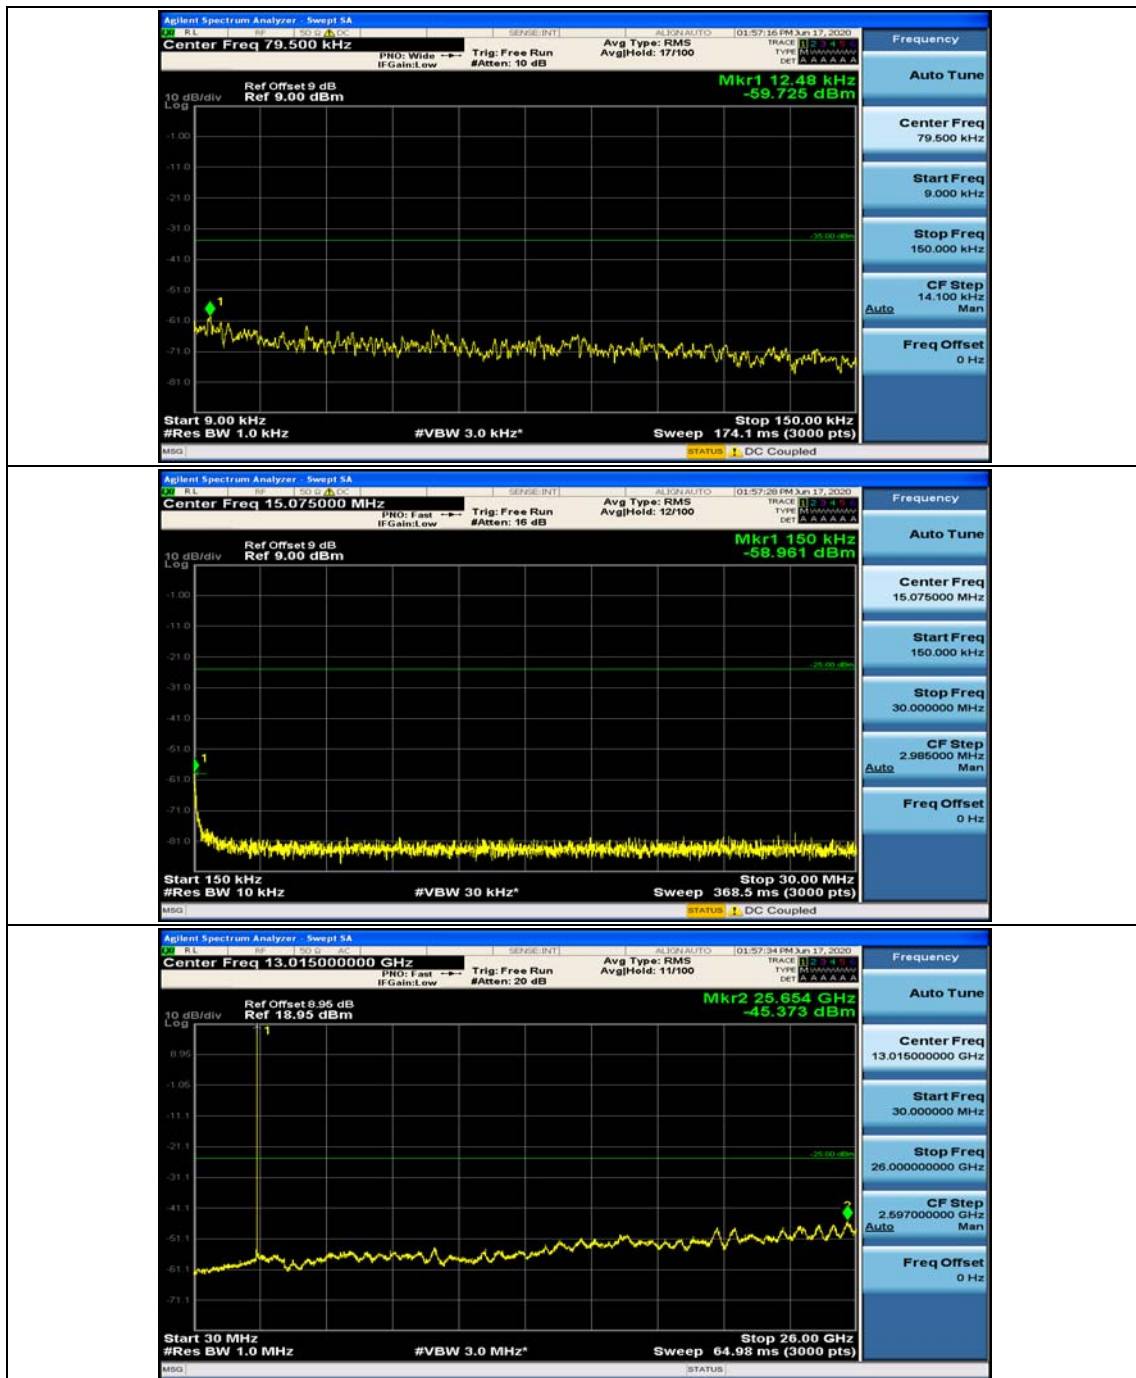

(Channel Bandwidth: 5 MHz)_MCH_QPSK_1RB#12

(Channel Bandwidth: 5 MHz)_HCH_QPSK_1RB#0

(Channel Bandwidth: 5 MHz)_HCH_QPSK_1RB#12

(Channel Bandwidth: 5 MHz)_LCH_16QAM_1RB#0

(Channel Bandwidth: 5 MHz)_LCH_16QAM_1RB#12