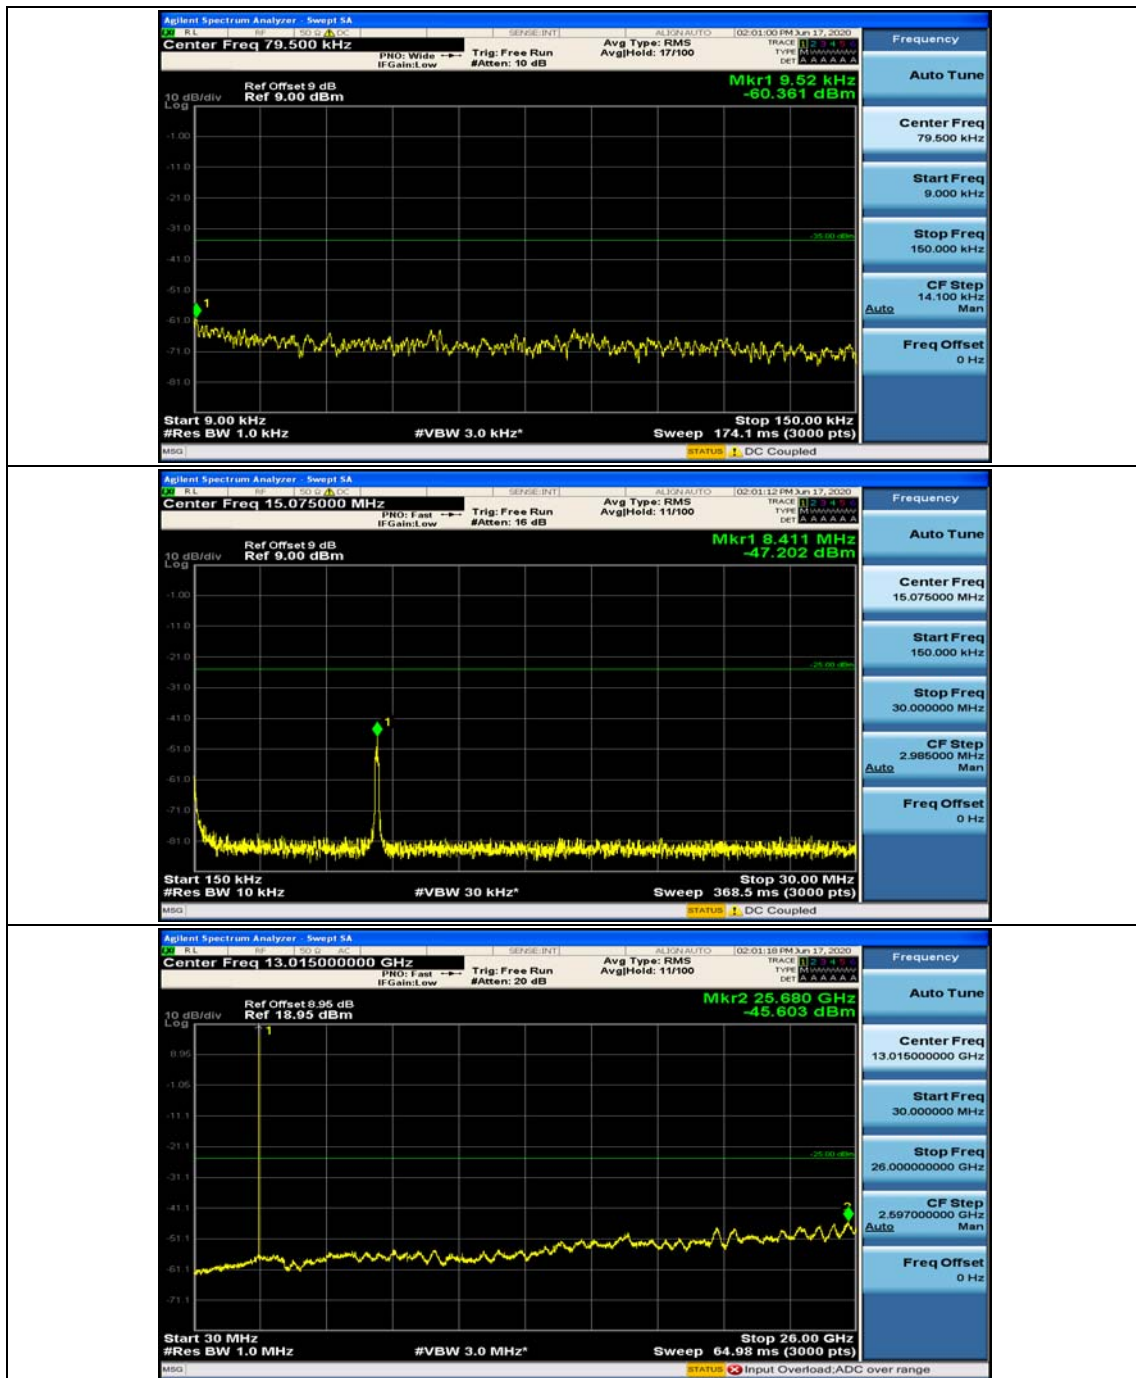

(Channel Bandwidth: 5 MHz)_MCH_QPSK_1RB#12

(Channel Bandwidth: 5 MHz)_HCH_QPSK_1RB#0

(Channel Bandwidth: 5 MHz)_HCH_QPSK_1RB#12

(Channel Bandwidth: 5 MHz)_LCH_16QAM_1RB#0

(Channel Bandwidth: 5 MHz)_LCH_16QAM_1RB#12