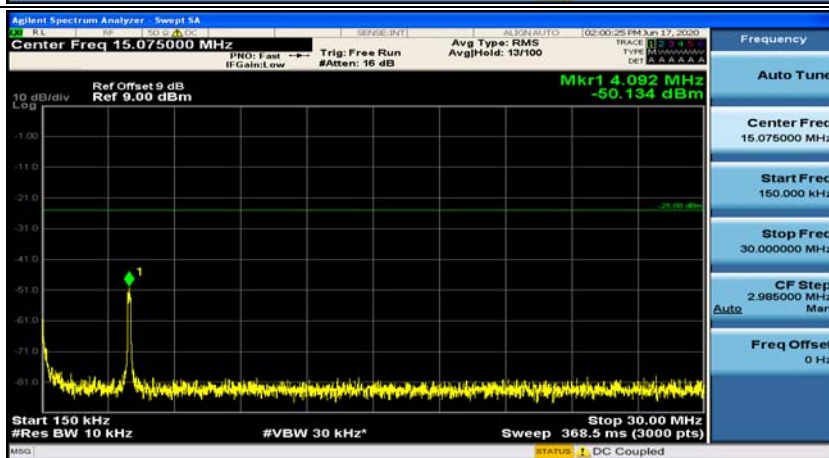

(Channel Bandwidth: 5 MHz)_HCH_QPSK_1RB#0