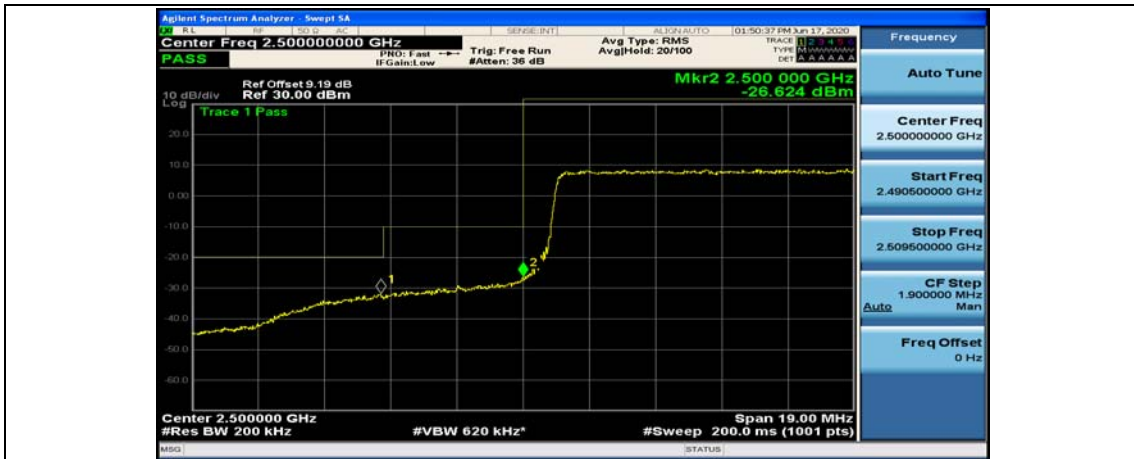

(Channel Bandwidth:15 MHz)_HCH_16QAM_37RB#0

(Channel Bandwidth:15 MHz)_HCH_16QAM_37RB#18

(Channel Bandwidth:15 MHz)_HCH_16QAM_37RB#38

(Channel Bandwidth:15 MHz)_HCH_16QAM_75RB#0

Channel Bandwidth: 20 MHz

(Channel Bandwidth:20 MHz)_LCH_QPSK_50RB#25