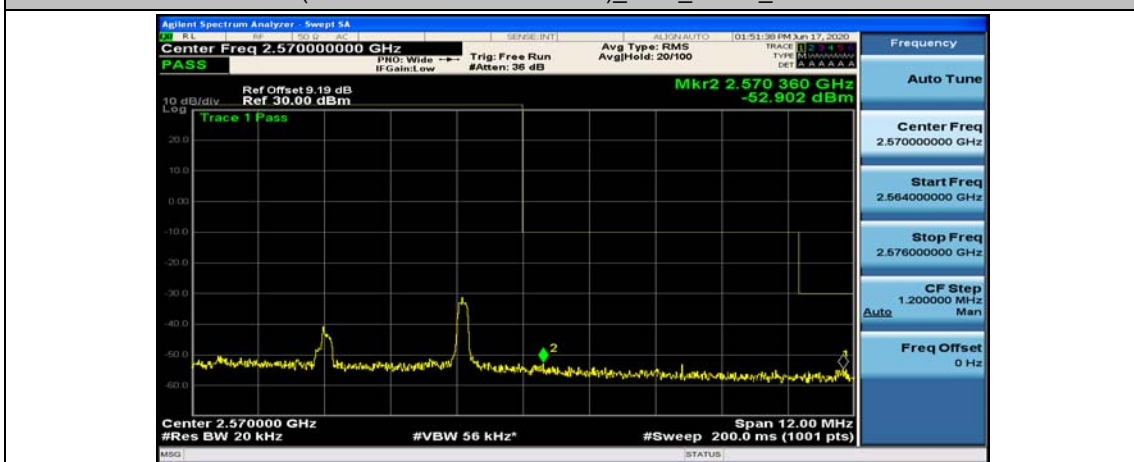

(Channel Bandwidth:15 MHz)_HCH_16QAM_37RB#0

(Channel Bandwidth:15 MHz)_HCH_16QAM_37RB#18

(Channel Bandwidth:15 MHz)_HCH_16QAM_37RB#38

(Channel Bandwidth:15 MHz)_HCH_16QAM_75RB#0

Channel Bandwidth: 20 MHz

(Channel Bandwidth:20 MHz)_LCH_QPSK_50RB#25

(Channel Bandwidth:20 MHz)_LCH_QPSK_50RB#50

(Channel Bandwidth:20 MHz)_LCH_QPSK_100RB#0

(Channel Bandwidth:20 MHz)_HCH_QPSK_1RB#0

(Channel Bandwidth:20 MHz)_HCH_QPSK_1RB#49

(Channel Bandwidth:20 MHz)_HCH_QPSK_1RB#99