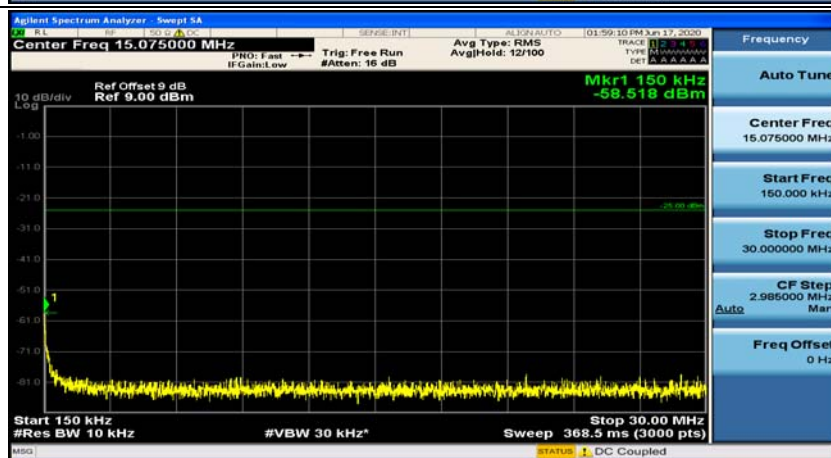

(Channel Bandwidth: 5 MHz)_MCH_16QAM_1RB#0