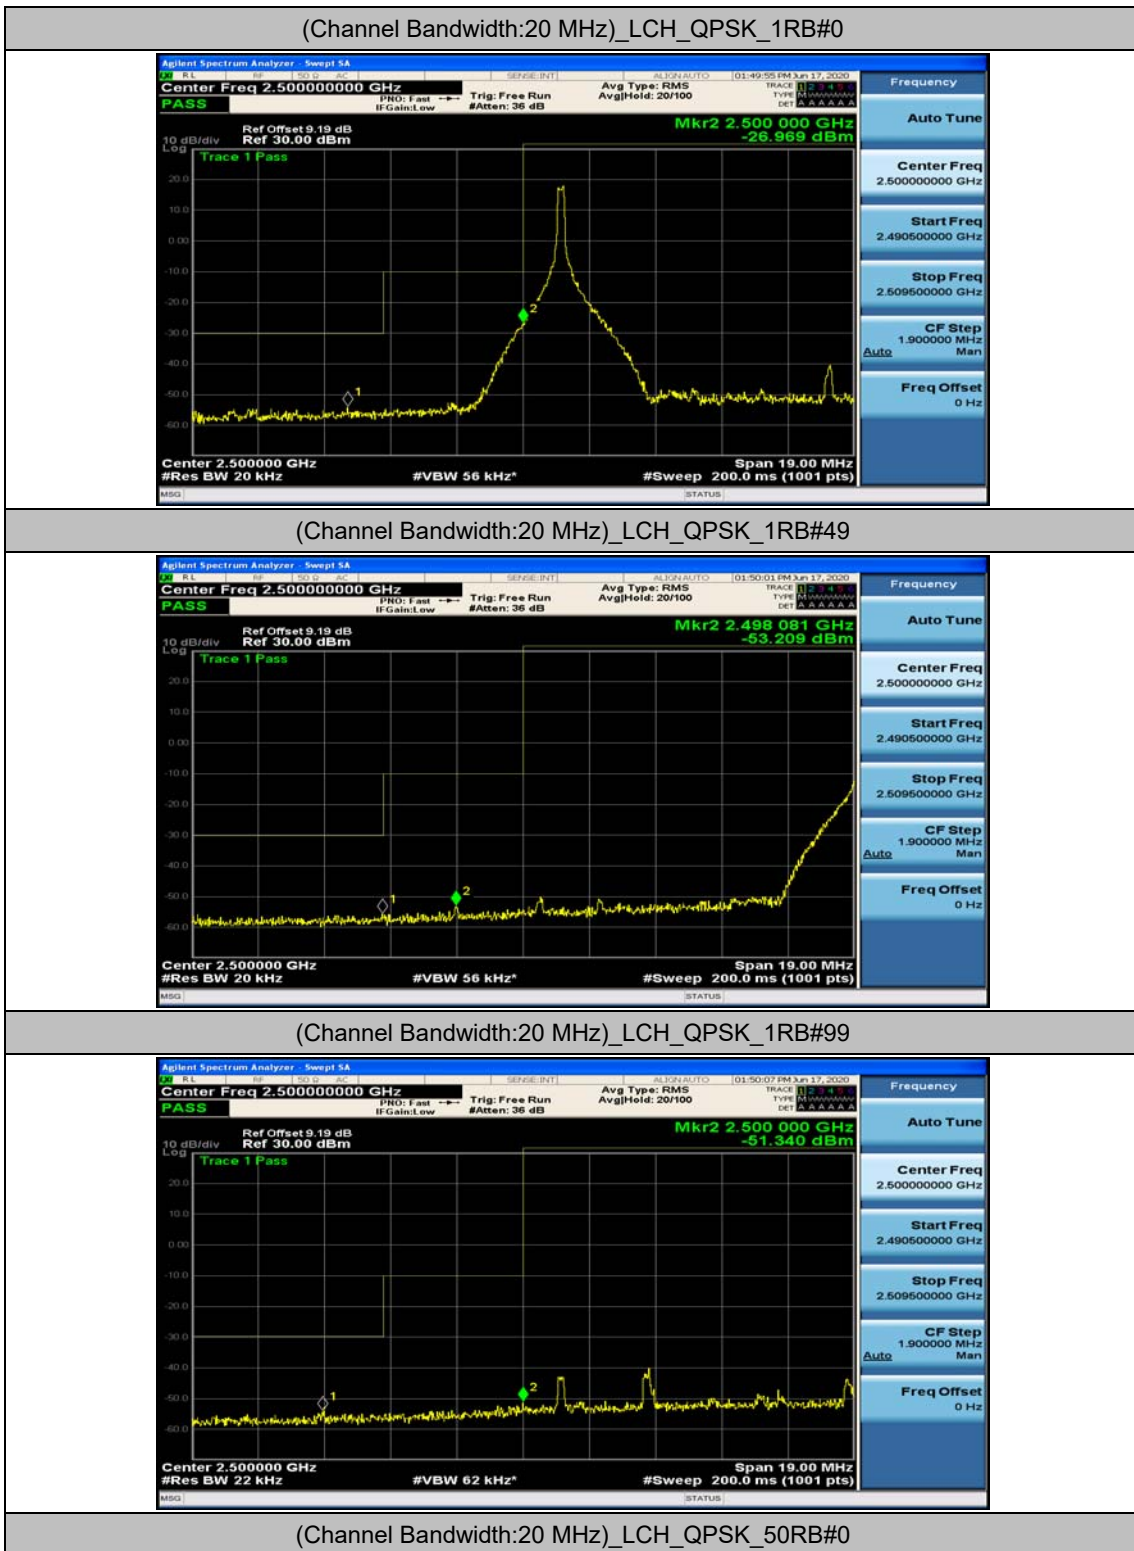

(Channel Bandwidth:15 MHz)_HCH_16QAM_37RB#0

(Channel Bandwidth:15 MHz)_HCH_16QAM_37RB#18

(Channel Bandwidth:15 MHz)_HCH_16QAM_37RB#38

(Channel Bandwidth:15 MHz)_HCH_16QAM_75RB#0

Channel Bandwidth: 20 MHz

(Channel Bandwidth:20 MHz)_LCH_QPSK_50RB#25

(Channel Bandwidth:20 MHz)_LCH_QPSK_50RB#50

(Channel Bandwidth:20 MHz)_LCH_QPSK_100RB#0

(Channel Bandwidth:20 MHz)_HCH_QPSK_1RB#0

(Channel Bandwidth:20 MHz)_HCH_QPSK_1RB#49

(Channel Bandwidth:20 MHz)_HCH_QPSK_1RB#99