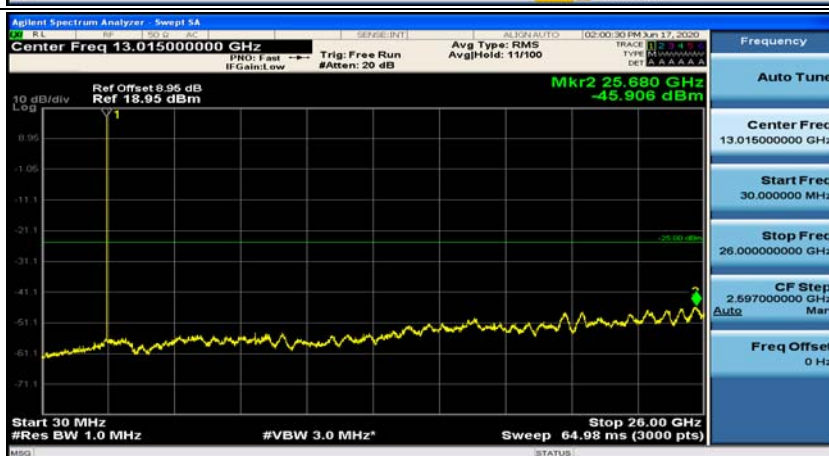

(Channel Bandwidth: 5 MHz)_HCH_QPSK_1RB#0