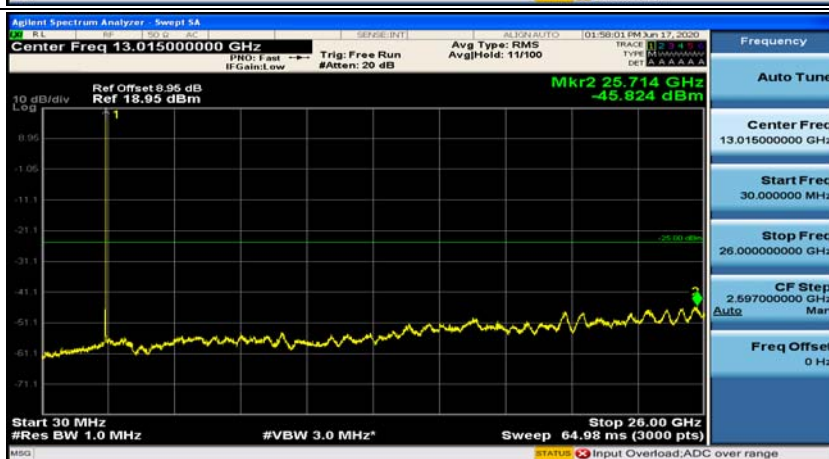

(Channel Bandwidth:20 MHz)_HCH_16QAM_1RB#99

(Channel Bandwidth:20 MHz)_HCH_16QAM_50RB#0

Appendix E: Conducted Spurious Emission

Test Graphs

Channel Bandwidth: 5 MHz

(Channel Bandwidth: 5 MHz)_MCH_QPSK_1RB#0