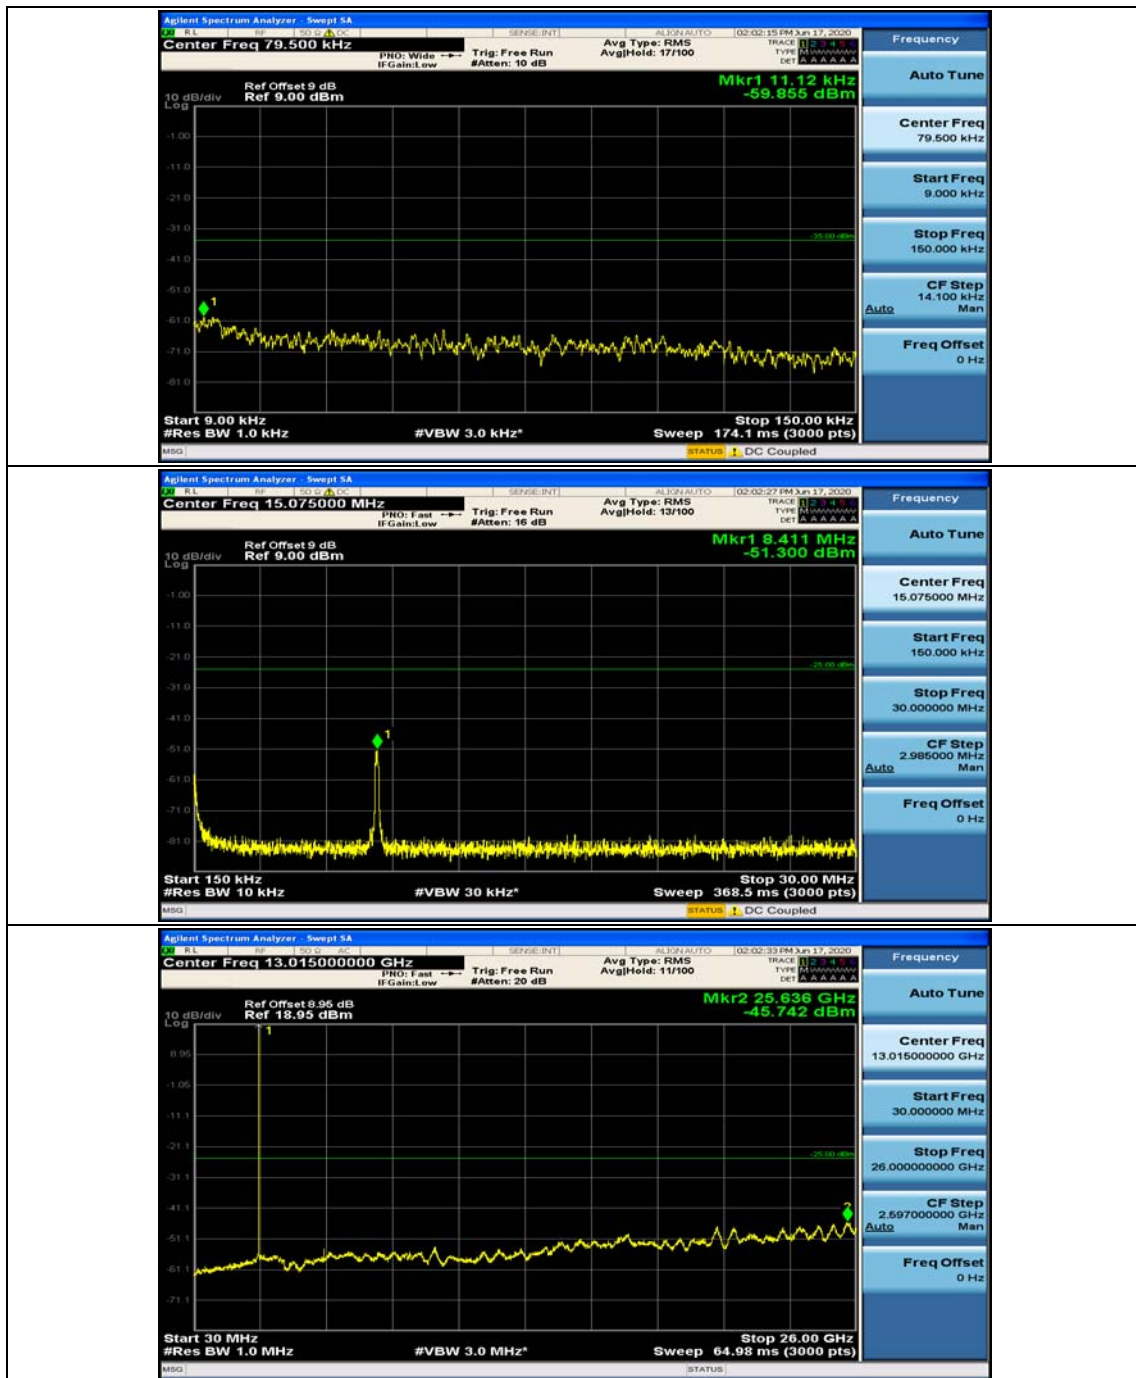

(Channel Bandwidth: 5 MHz)_MCH_16QAM_1RB#0

(Channel Bandwidth: 5 MHz)_MCH_16QAM_1RB#12

Channel Bandwidth: 10 MHz