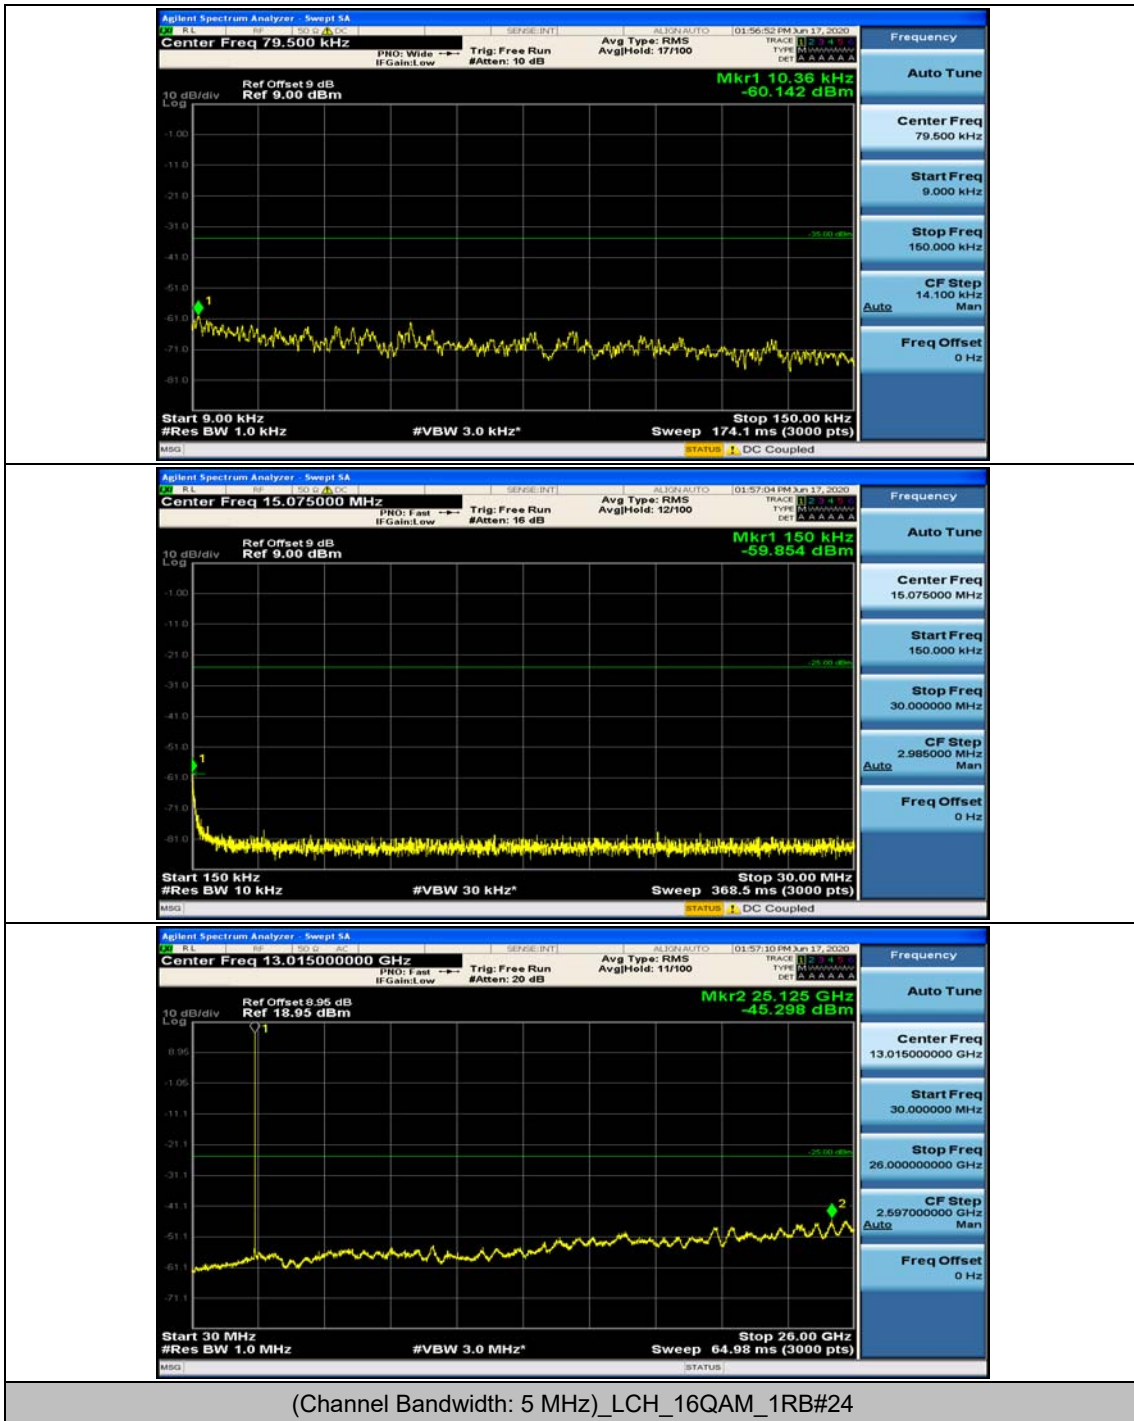

(Channel Bandwidth:20 MHz)_HCH_16QAM_1RB#99

(Channel Bandwidth:20 MHz)_HCH_16QAM_50RB#0

Appendix E: Conducted Spurious Emission

Test Graphs

Channel Bandwidth: 5 MHz

(Channel Bandwidth: 5 MHz)_MCH_QPSK_1RB#0

(Channel Bandwidth: 5 MHz)_MCH_QPSK_1RB#12

(Channel Bandwidth: 5 MHz)_HCH_QPSK_1RB#0

(Channel Bandwidth: 5 MHz)_HCH_QPSK_1RB#12

(Channel Bandwidth: 5 MHz)_LCH_16QAM_1RB#0

(Channel Bandwidth: 5 MHz)_LCH_16QAM_1RB#12