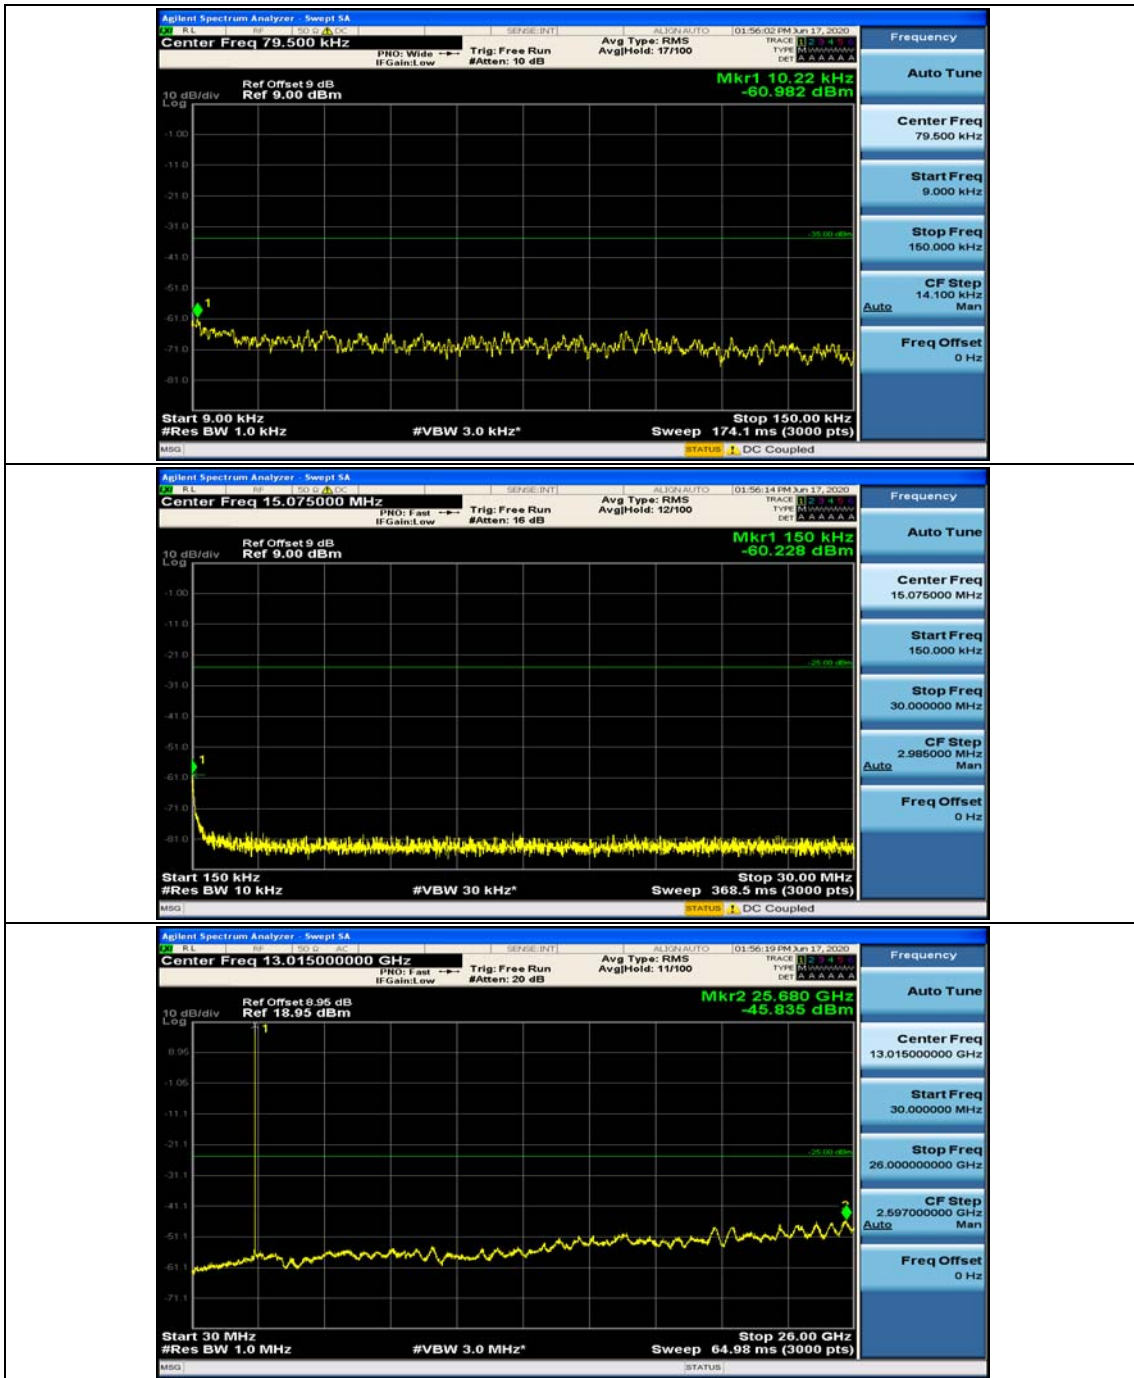

(Channel Bandwidth:20 MHz)_HCH_16QAM_1RB#99

(Channel Bandwidth:20 MHz)_HCH_16QAM_50RB#0

Appendix E: Conducted Spurious Emission

Test Graphs

Channel Bandwidth: 5 MHz

(Channel Bandwidth: 5 MHz)_MCH_QPSK_1RB#0