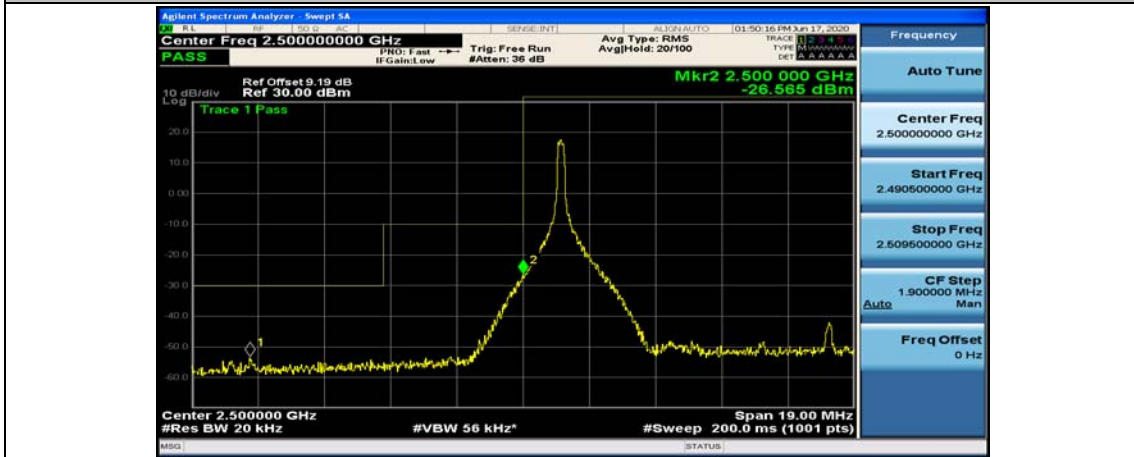

(Channel Bandwidth:20 MHz)_HCH_QPSK_50RB#0

(Channel Bandwidth:20 MHz)_HCH_QPSK_50RB#25

(Channel Bandwidth:20 MHz)_HCH_QPSK_50RB#50

(Channel Bandwidth:20 MHz)_HCH_QPSK_100RB#0

(Channel Bandwidth:20 MHz)_LCH_16QAM_1RB#0