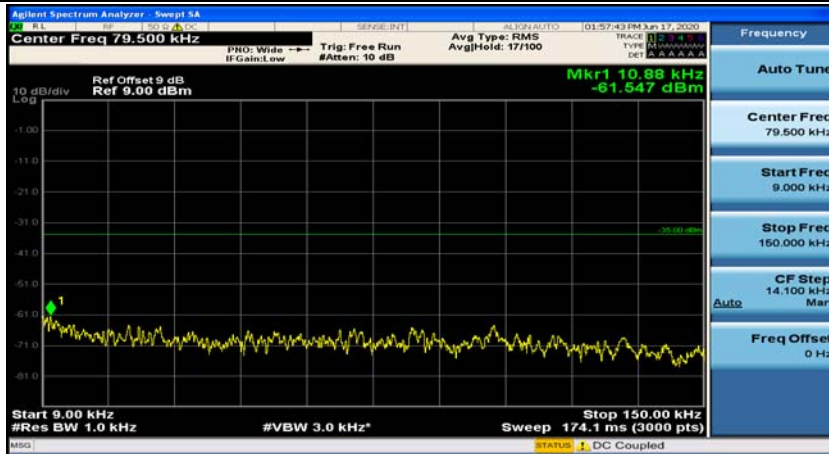

(Channel Bandwidth:20 MHz)_HCH_16QAM_1RB#99

(Channel Bandwidth:20 MHz)_HCH_16QAM_50RB#0

Appendix E: Conducted Spurious Emission

Test Graphs

Channel Bandwidth: 5 MHz

(Channel Bandwidth: 5 MHz)_MCH_QPSK_1RB#0