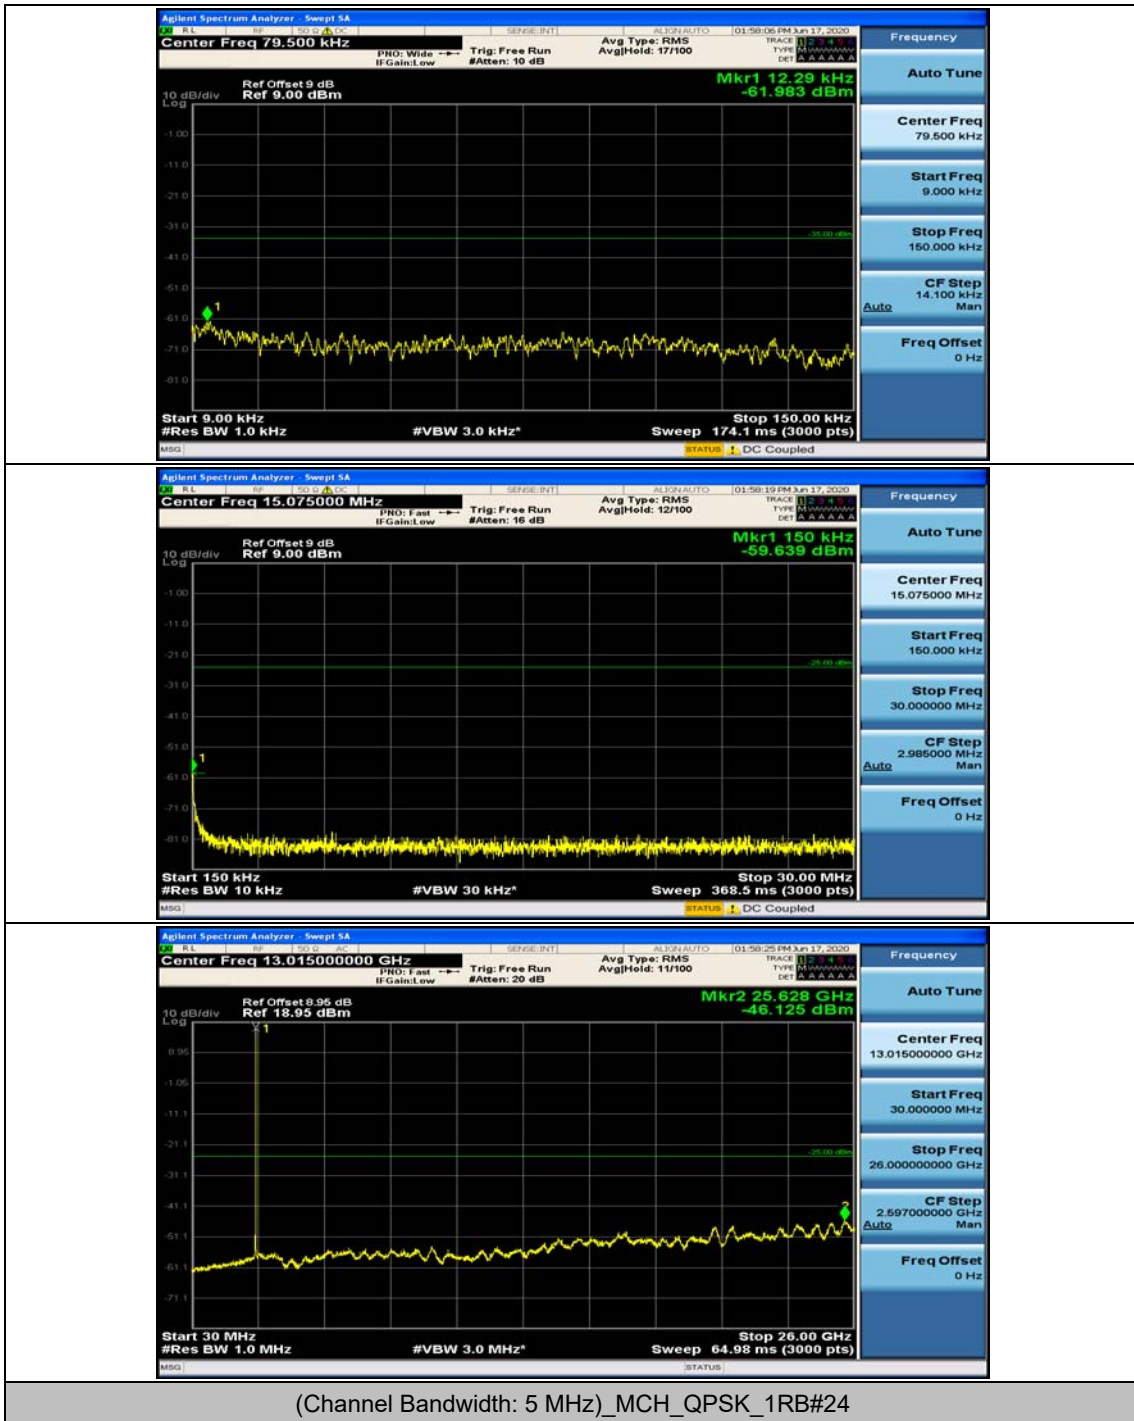

(Channel Bandwidth: 5 MHz)_MCH_QPSK_1RB#12