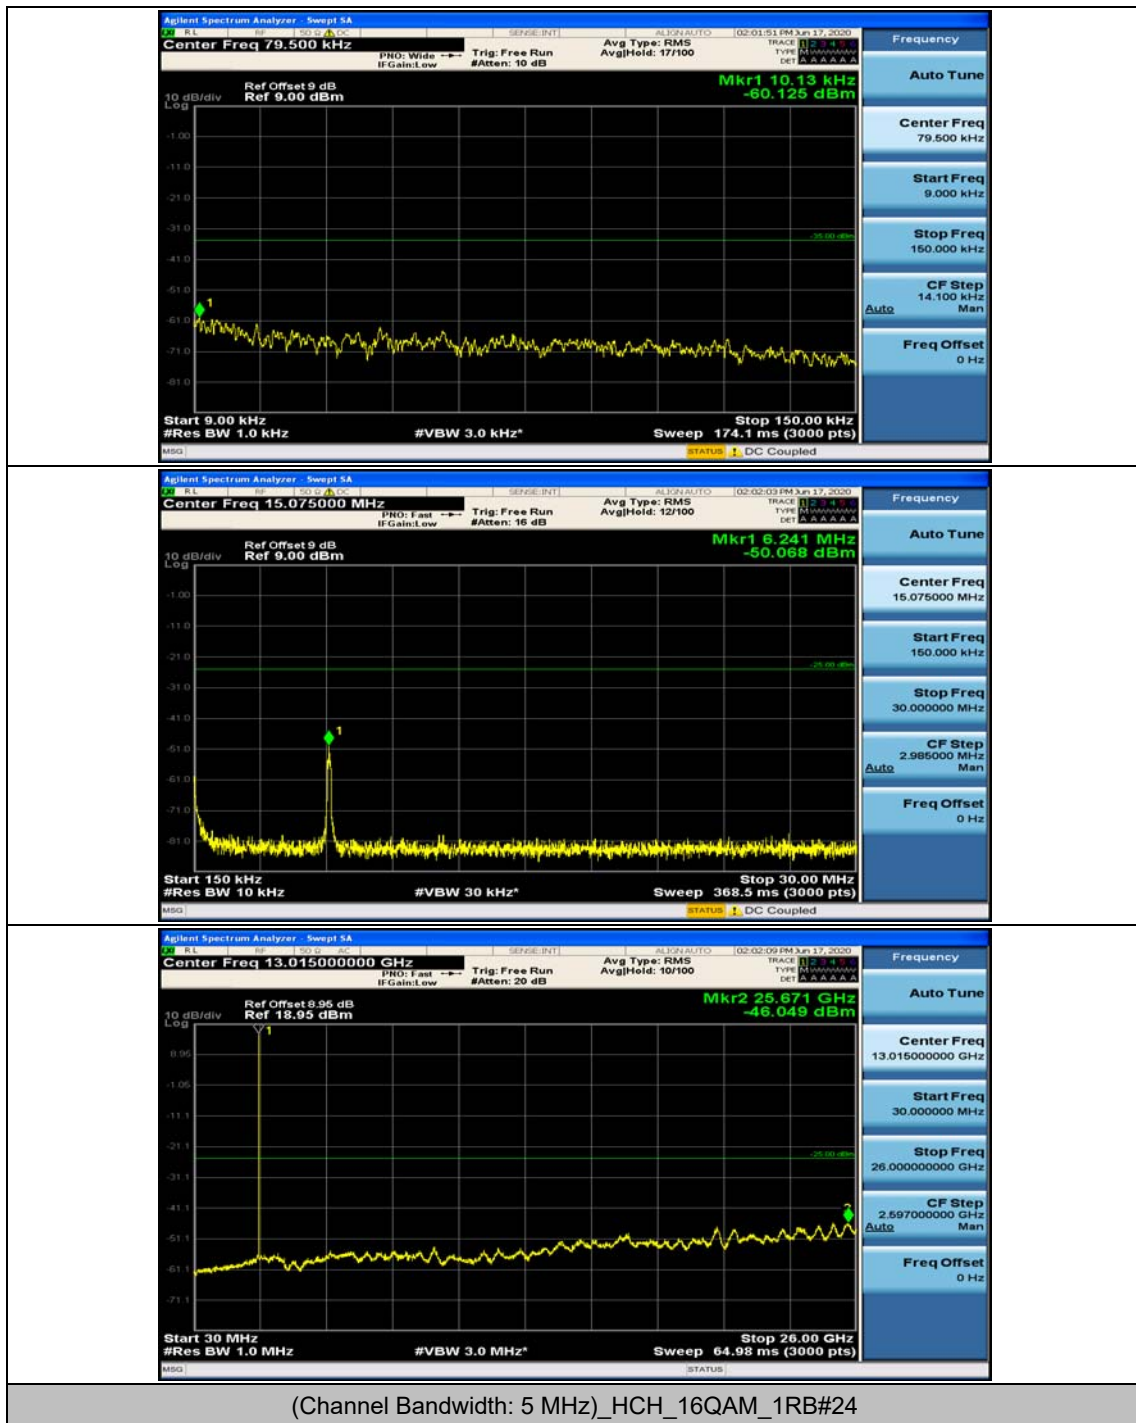

(Channel Bandwidth: 5 MHz)_MCH_16QAM_1RB#0

(Channel Bandwidth: 5 MHz)_MCH_16QAM_1RB#12

Channel Bandwidth: 10 MHz