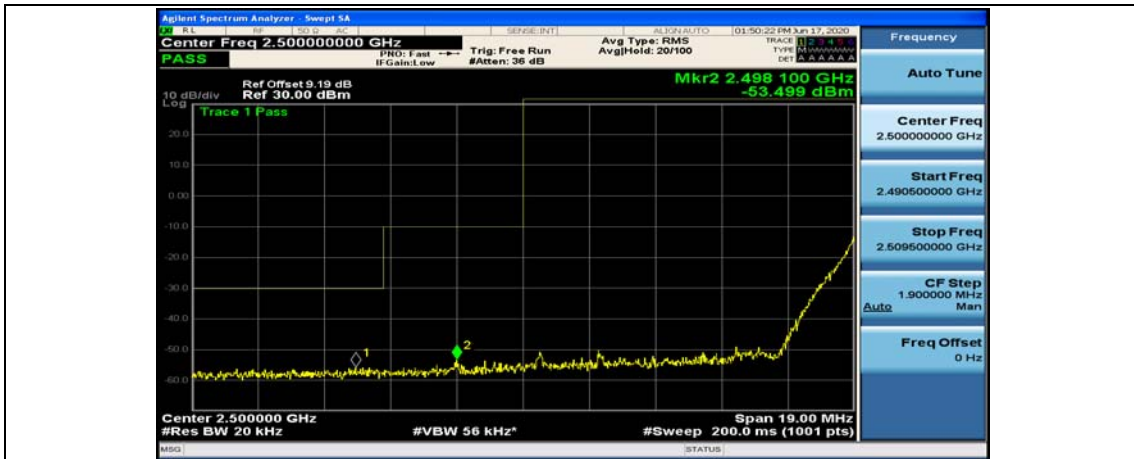

(Channel Bandwidth:20 MHz)_LCH_16QAM_1RB#49