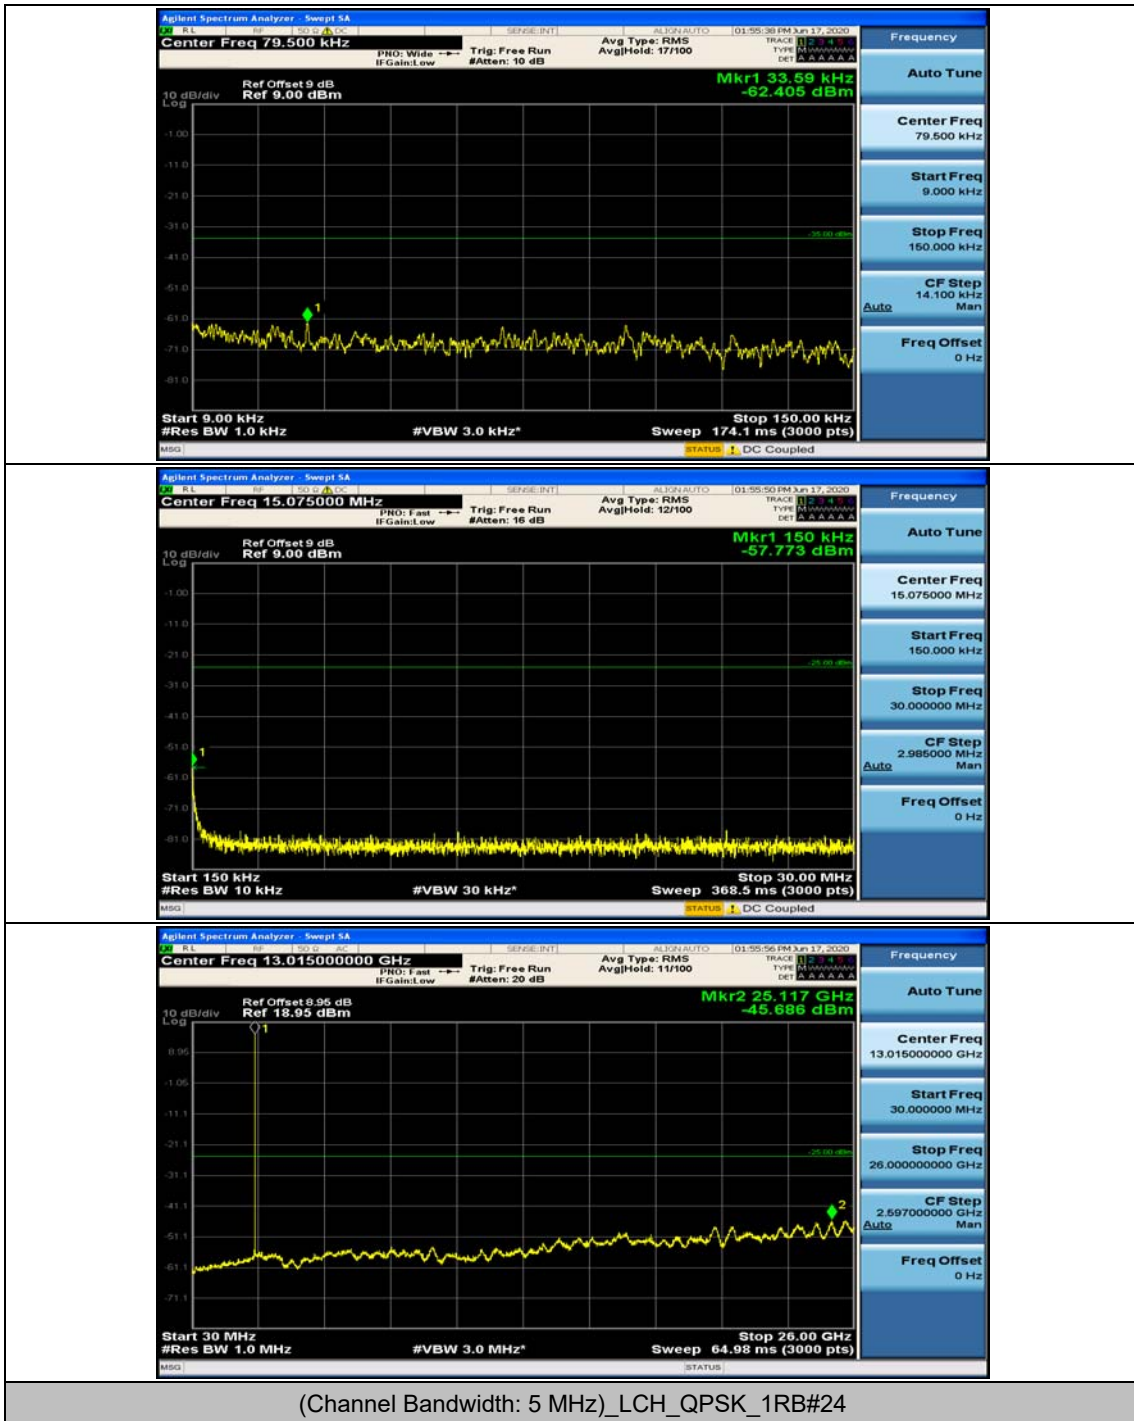

(Channel Bandwidth:20 MHz)_HCH_16QAM_1RB#99

(Channel Bandwidth:20 MHz)_HCH_16QAM_50RB#0

Appendix E: Conducted Spurious Emission

Test Graphs

Channel Bandwidth: 5 MHz

(Channel Bandwidth: 5 MHz)_MCH_QPSK_1RB#0