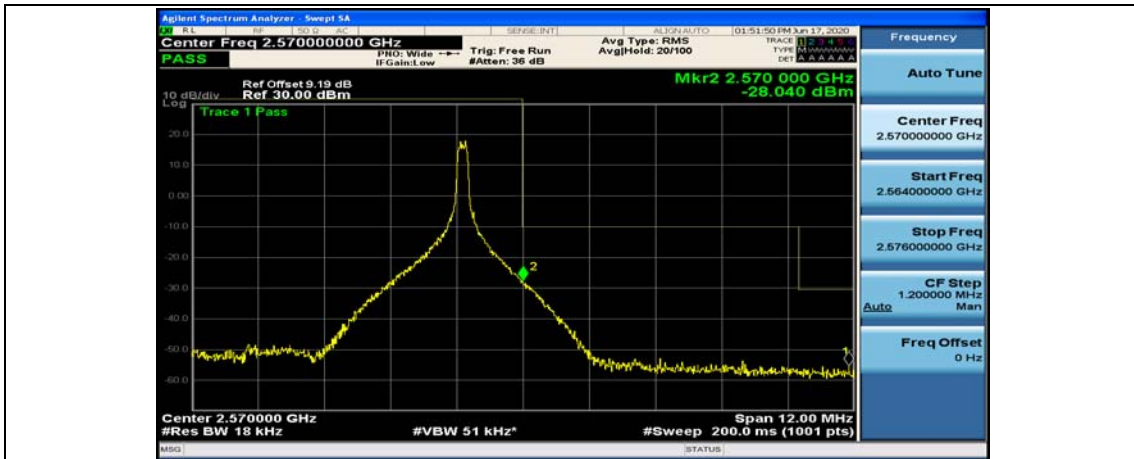

(Channel Bandwidth:20 MHz)_LCH_QPSK_50RB#50

(Channel Bandwidth:20 MHz)_LCH_QPSK_100RB#0

(Channel Bandwidth:20 MHz)_HCH_QPSK_1RB#0

(Channel Bandwidth:20 MHz)_HCH_QPSK_1RB#49

(Channel Bandwidth:20 MHz)_HCH_QPSK_1RB#99