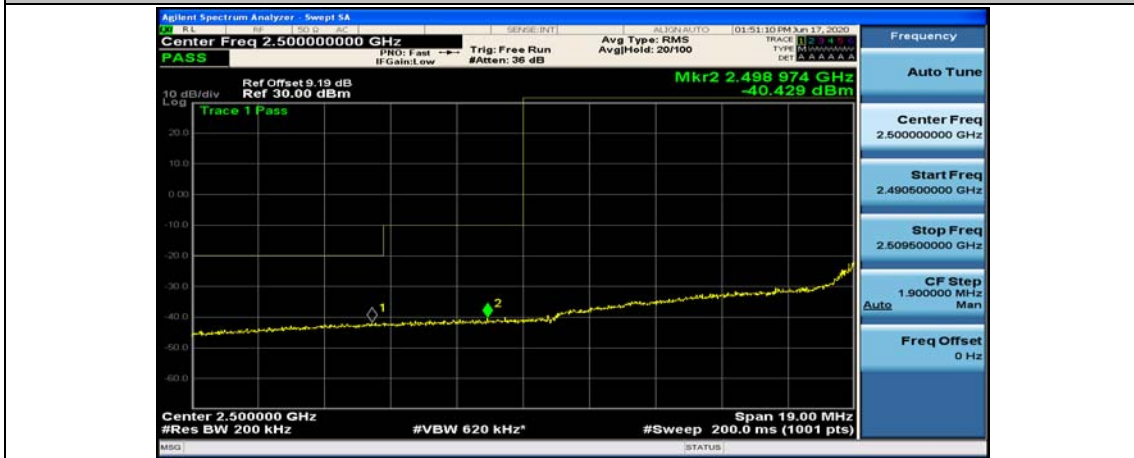

(Channel Bandwidth:20 MHz)_LCH_16QAM_50RB#50