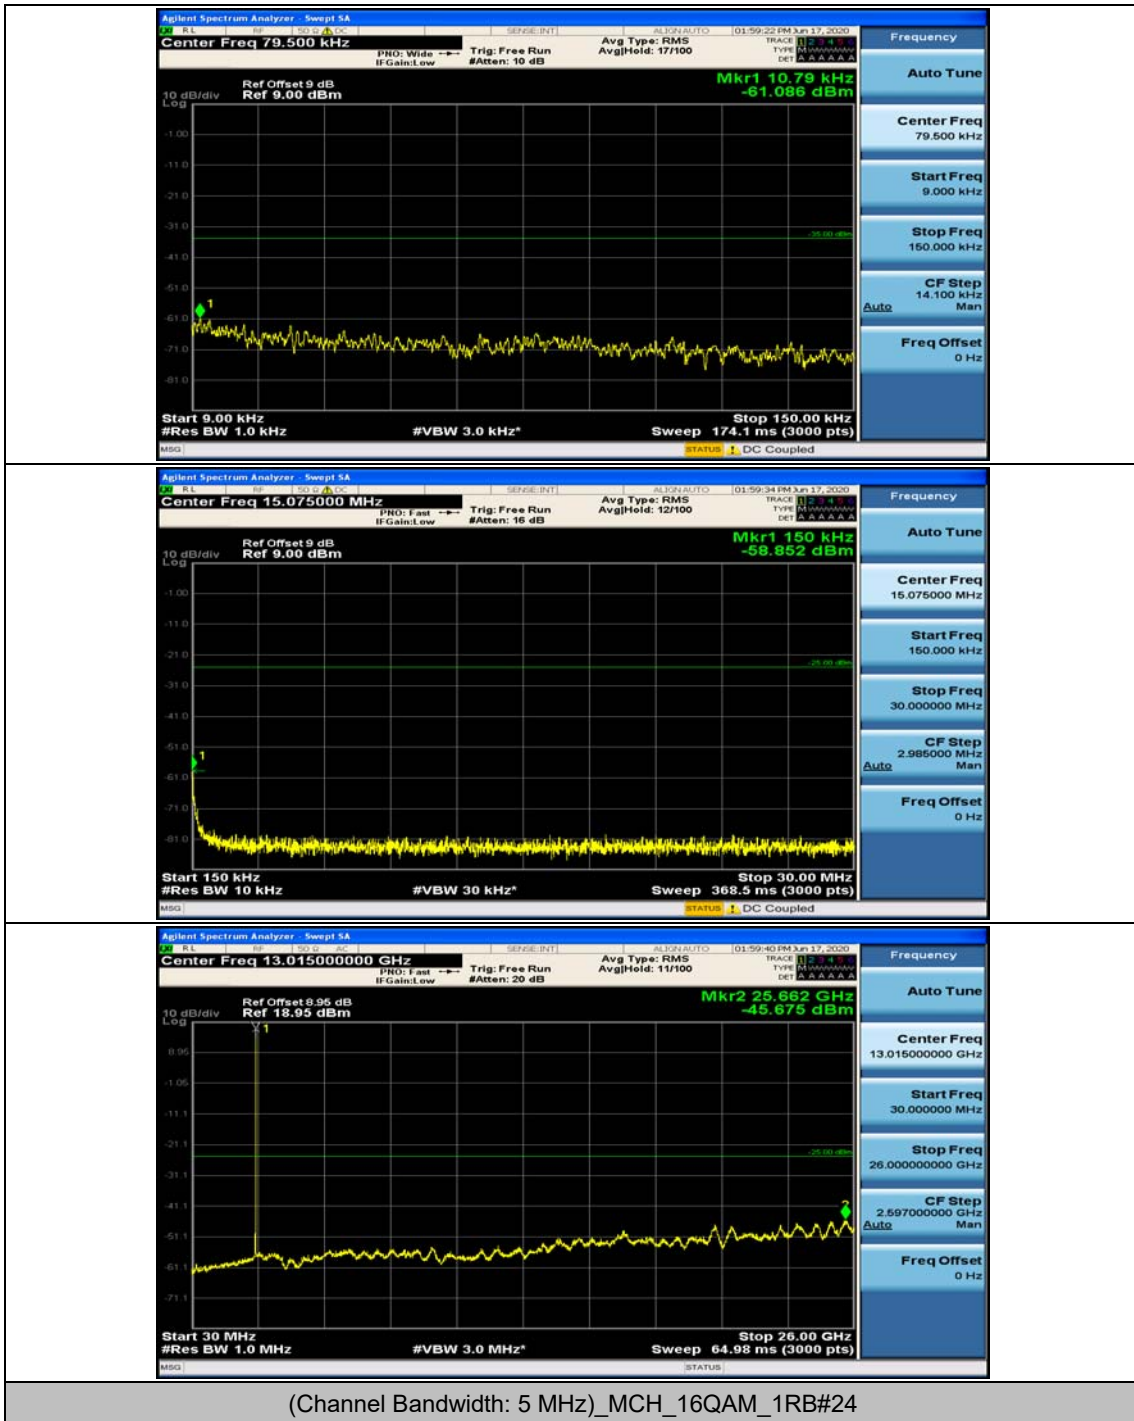

(Channel Bandwidth: 5 MHz)_MCH_16QAM_1RB#12