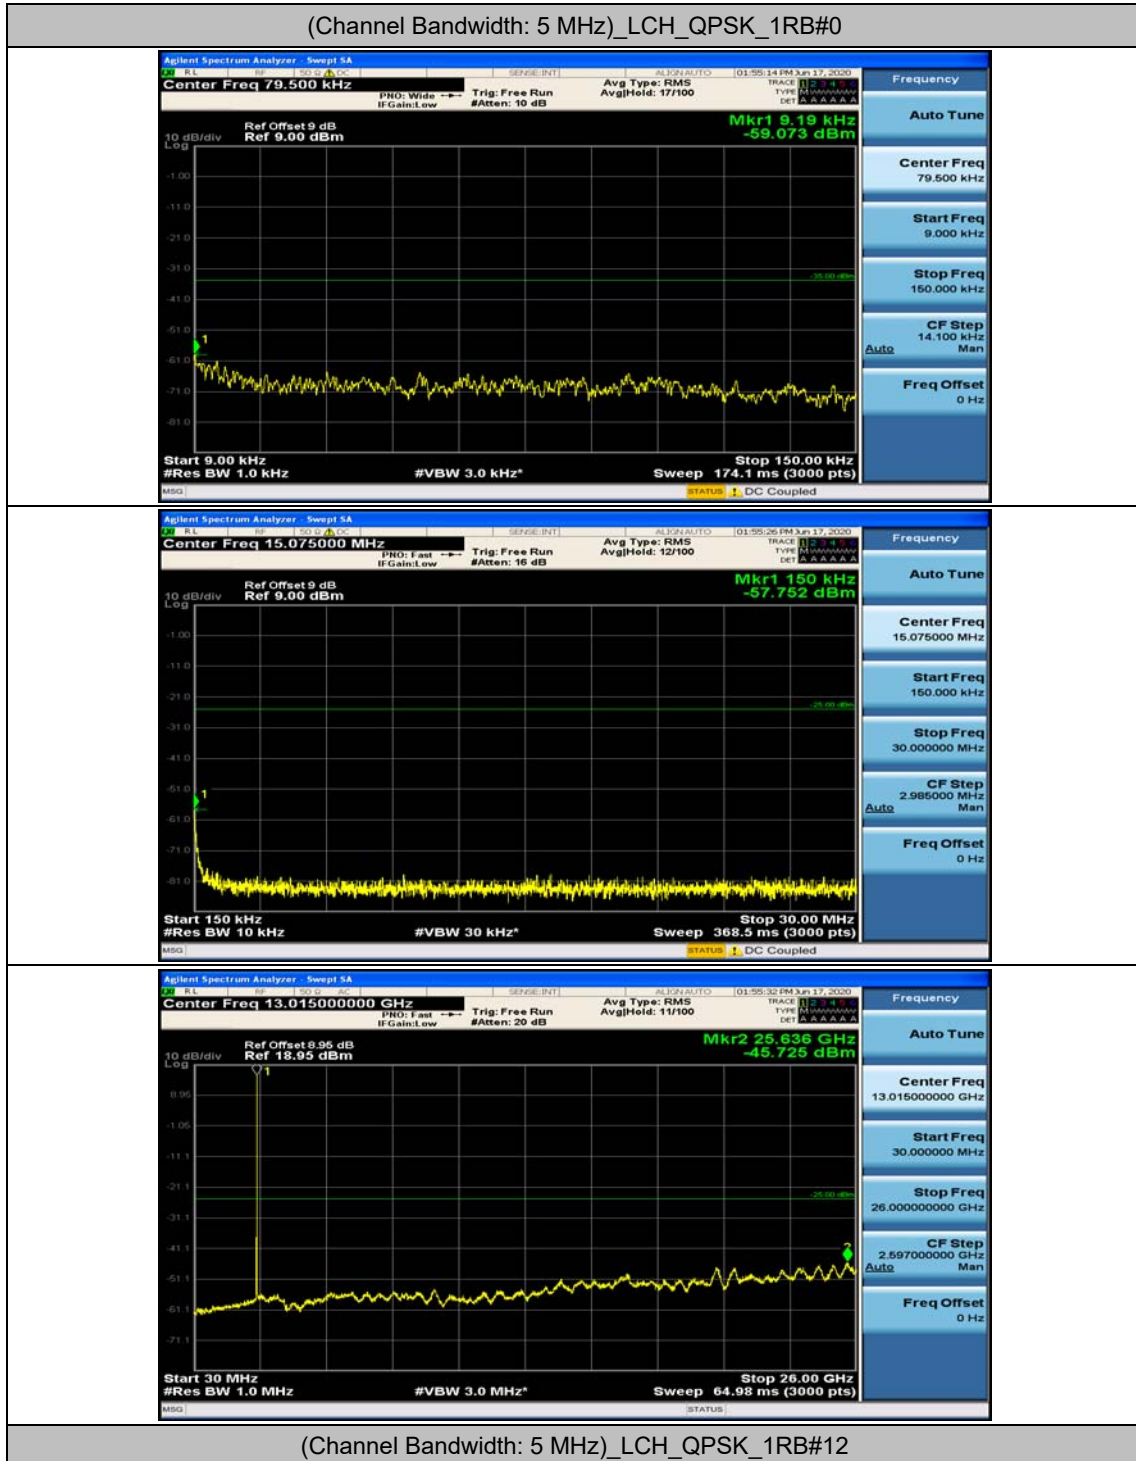

(Channel Bandwidth:20 MHz)_HCH_16QAM_1RB#99

(Channel Bandwidth:20 MHz)_HCH_16QAM_50RB#0

Appendix E: Conducted Spurious Emission

Test Graphs

Channel Bandwidth: 5 MHz

(Channel Bandwidth: 5 MHz)_MCH_QPSK_1RB#0