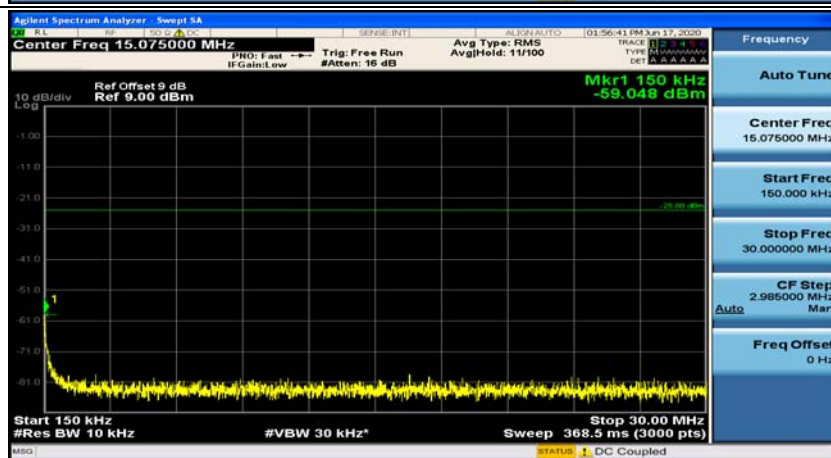

(Channel Bandwidth: 5 MHz)_MCH_QPSK_1RB#12

(Channel Bandwidth: 5 MHz)_HCH_QPSK_1RB#0

(Channel Bandwidth: 5 MHz)_HCH_QPSK_1RB#12

(Channel Bandwidth: 5 MHz)_LCH_16QAM_1RB#0

(Channel Bandwidth: 5 MHz)_LCH_16QAM_1RB#12