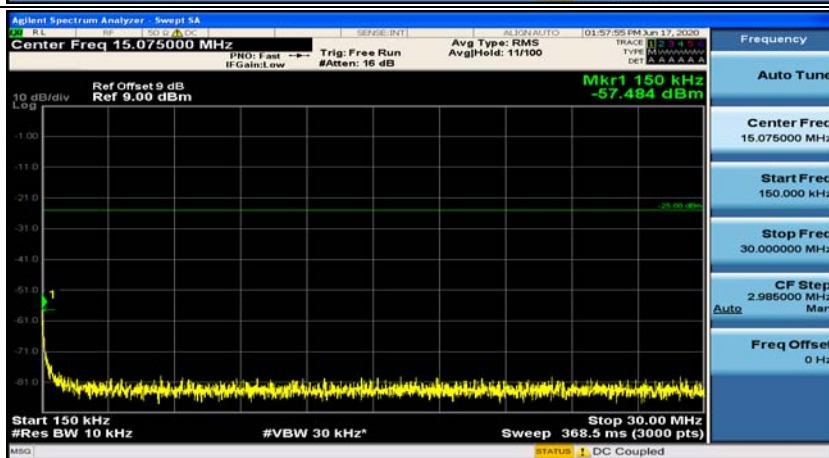

(Channel Bandwidth:20 MHz)_HCH_16QAM_1RB#99

(Channel Bandwidth:20 MHz)_HCH_16QAM_50RB#0

Appendix E: Conducted Spurious Emission

Test Graphs

Channel Bandwidth: 5 MHz

(Channel Bandwidth: 5 MHz)_MCH_QPSK_1RB#0