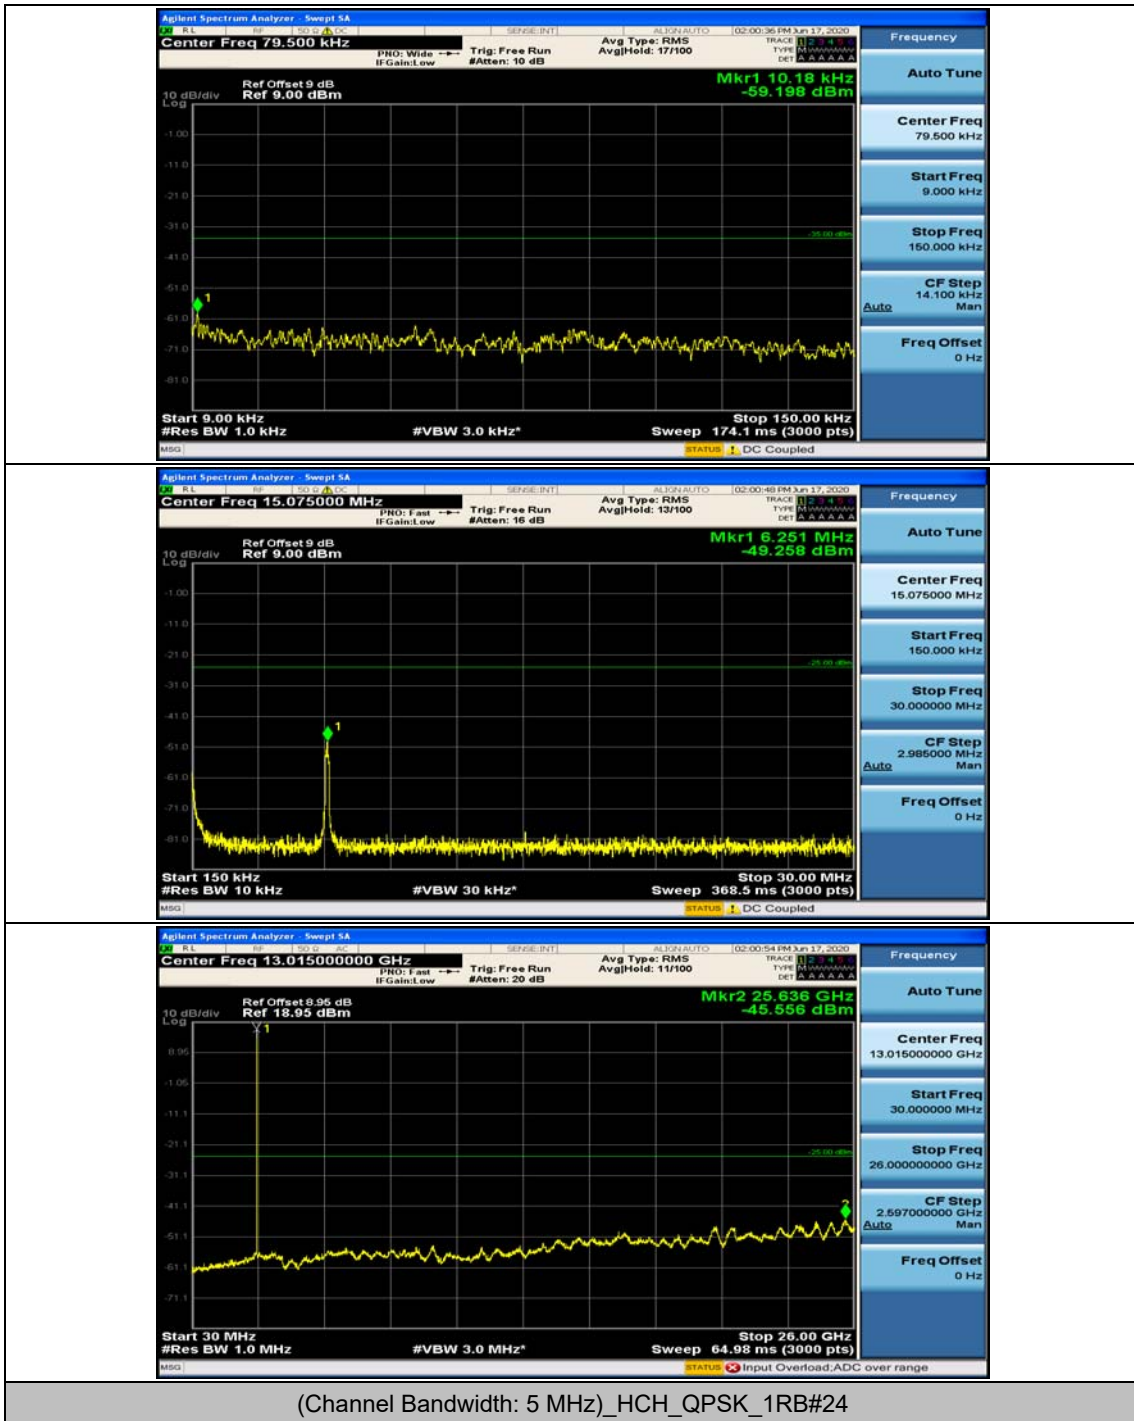

(Channel Bandwidth: 5 MHz)_MCH_QPSK_1RB#12

(Channel Bandwidth: 5 MHz)_HCH_QPSK_1RB#0

(Channel Bandwidth: 5 MHz)_HCH_QPSK_1RB#12

(Channel Bandwidth: 5 MHz)_LCH_16QAM_1RB#0

(Channel Bandwidth: 5 MHz)_LCH_16QAM_1RB#12