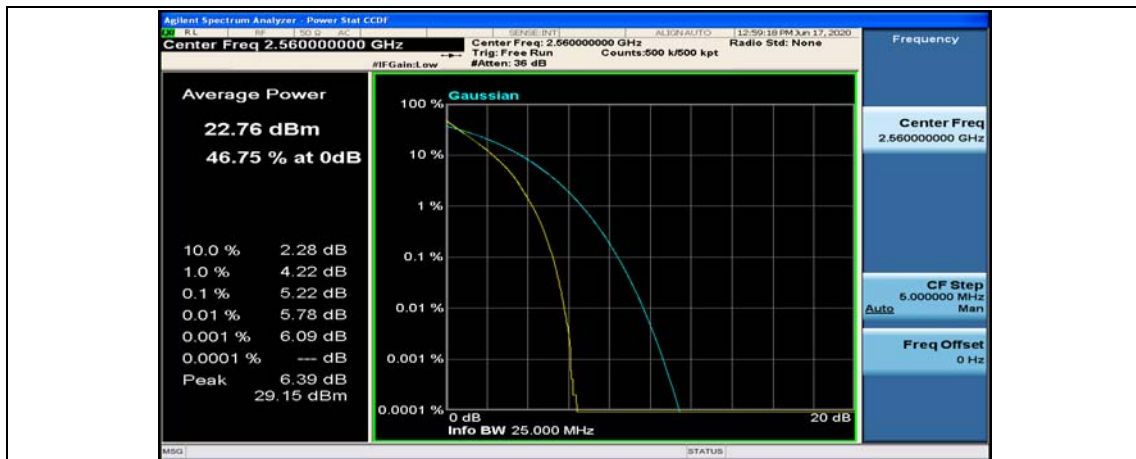

(Channel Bandwidth:20 MHz)_MCH_QPSK_50RB#50

(Channel Bandwidth:20 MHz)_MCH_QPSK_100RB#0

(Channel Bandwidth:20 MHz)_HCH_QPSK_1RB#0

(Channel Bandwidth:20 MHz)_HCH_QPSK_1RB#49

(Channel Bandwidth:20 MHz)_HCH_QPSK_1RB#99

(Channel Bandwidth:20 MHz)_HCH_QPSK_50RB#0

(Channel Bandwidth:20 MHz)_HCH_QPSK_50RB#25

(Channel Bandwidth:20 MHz)_HCH_QPSK_50RB#50

(Channel Bandwidth:20 MHz)_HCH_QPSK_100RB#0

(Channel Bandwidth:20 MHz)_LCH_16QAM_50RB#25