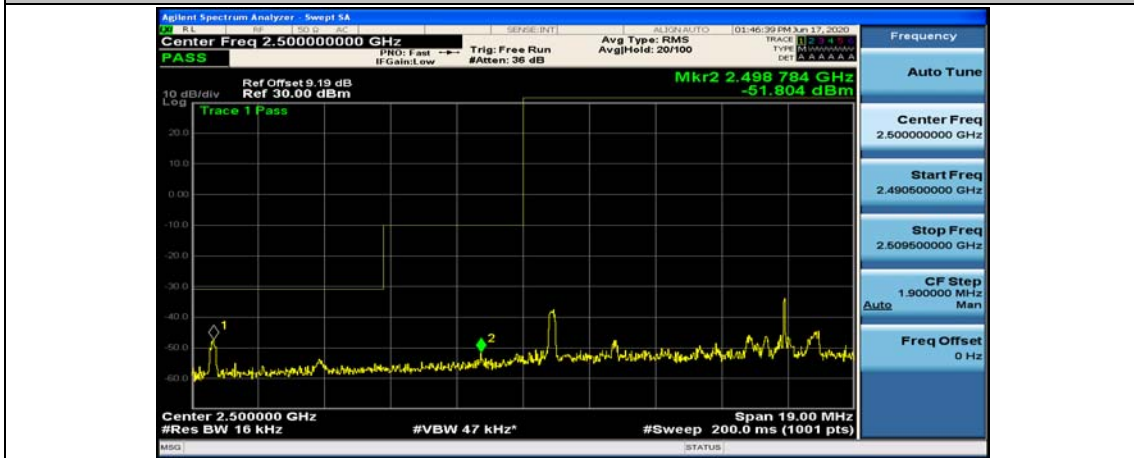

Channel Bandwidth: 10 MHz_HCH_16QAM_1RB#24

Channel Bandwidth: 10 MHz_HCH_16QAM_1RB#49

Channel Bandwidth: 15 MHz

(Channel Bandwidth:15 MHz)_LCH_QPSK_1RB#74

(Channel Bandwidth:15 MHz)_LCH_QPSK_37RB#0

(Channel Bandwidth:15 MHz)_LCH_QPSK_37RB#18