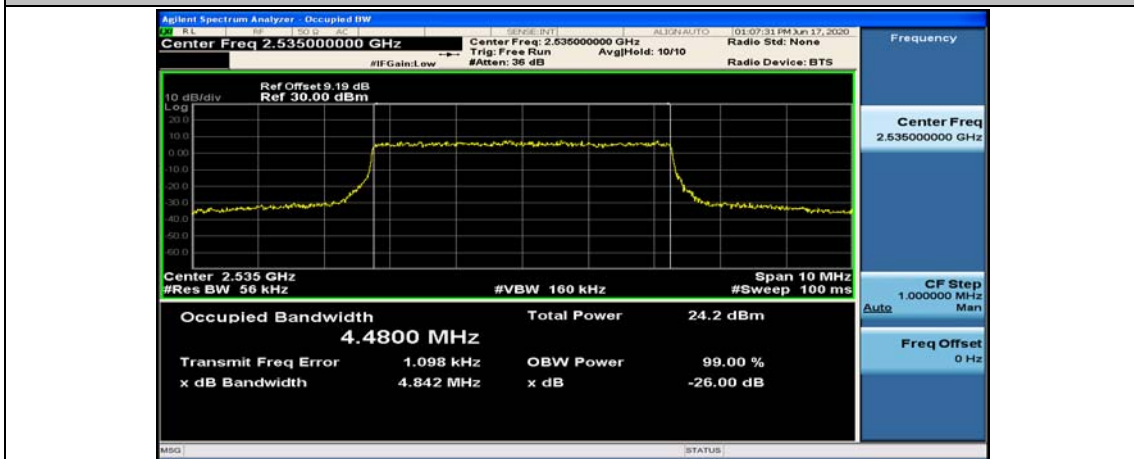

Test Graphs

Channel Bandwidth: 5 MHz

(Channel Bandwidth: 5 MHz)_HCH_QPSK_25RB#0

(Channel Bandwidth: 5 MHz)_LCH_16QAM_25RB#0

(Channel Bandwidth: 5 MHz)_MCH_16QAM_25RB#0

Channel Bandwidth: 10 MHz

Channel Bandwidth: 15 MHz