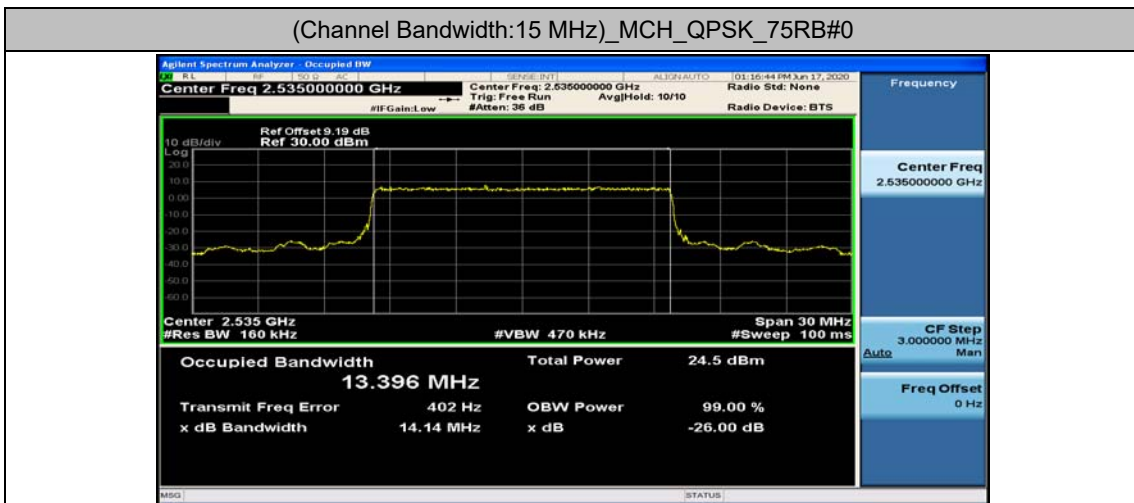

Test Graphs

Channel Bandwidth: 5 MHz

(Channel Bandwidth: 5 MHz)_HCH_QPSK_25RB#0

(Channel Bandwidth: 5 MHz)_LCH_16QAM_25RB#0

(Channel Bandwidth: 5 MHz)_MCH_16QAM_25RB#0

Channel Bandwidth: 10 MHz

Channel Bandwidth: 15 MHz