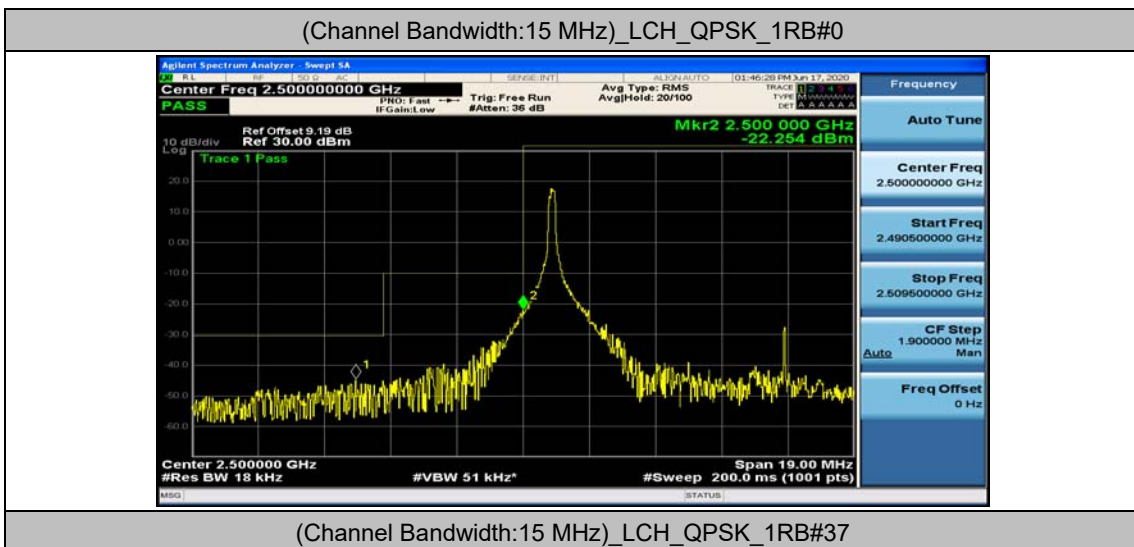

Channel Bandwidth: 10 MHz_HCH_16QAM_1RB#24

Channel Bandwidth: 10 MHz_HCH_16QAM_1RB#49

Channel Bandwidth: 15 MHz

(Channel Bandwidth:15 MHz)_LCH_QPSK_1RB#74

(Channel Bandwidth:15 MHz)_LCH_QPSK_37RB#0

(Channel Bandwidth:15 MHz)_LCH_QPSK_37RB#18