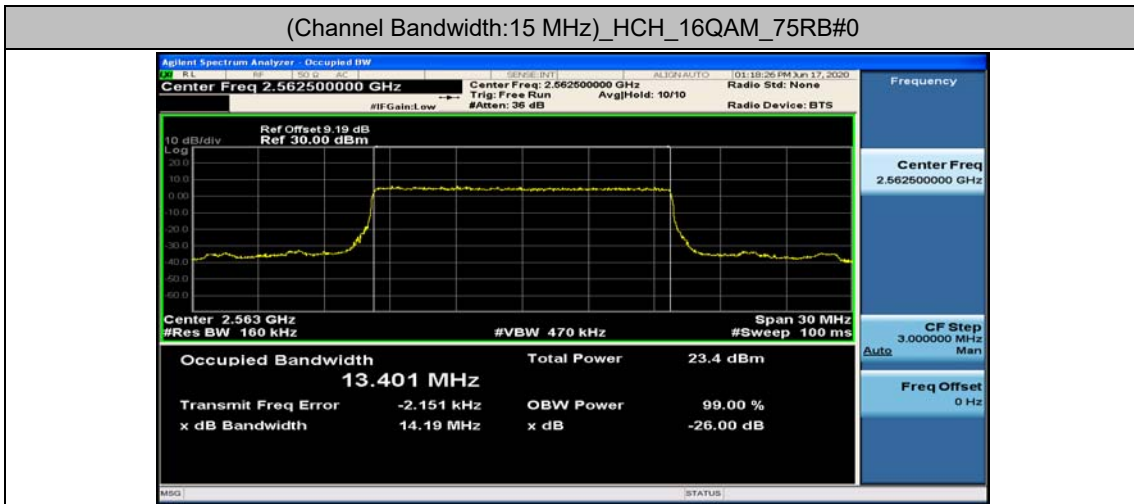

(Channel Bandwidth:15 MHz)_HCH_16QAM_75RB#0