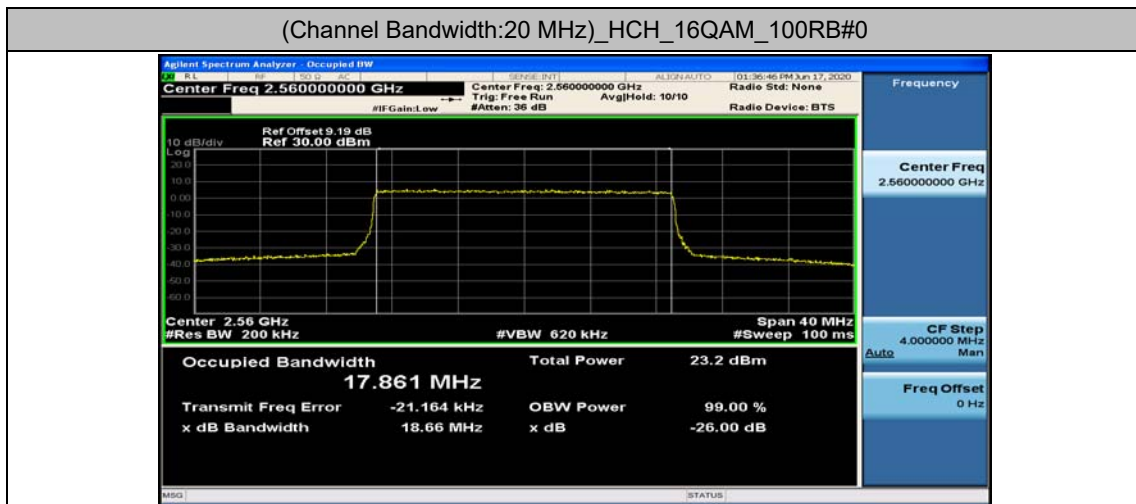

(Channel Bandwidth:20 MHz)_MCH_16QAM_100RB#0