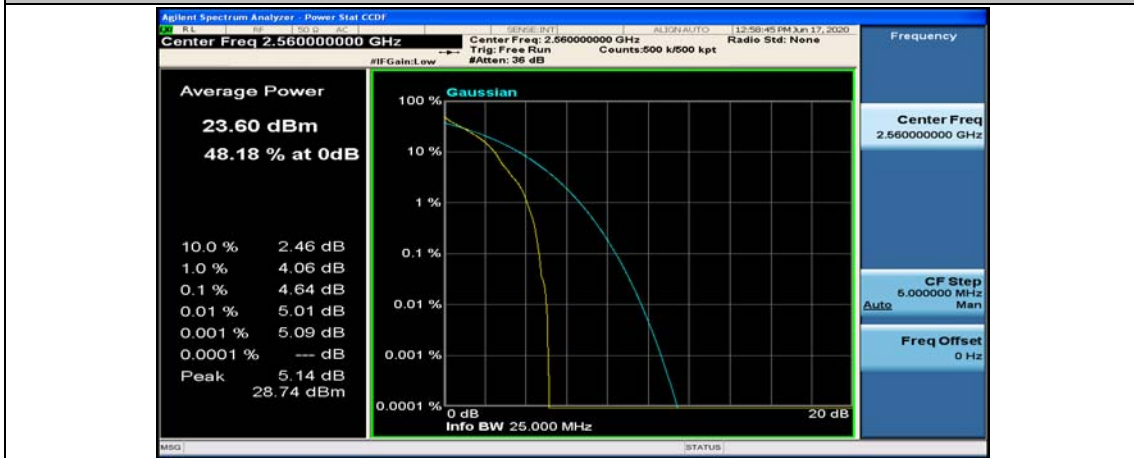

(Channel Bandwidth:20 MHz)_MCH_QPSK_50RB#50

(Channel Bandwidth:20 MHz)_MCH_QPSK_100RB#0

(Channel Bandwidth:20 MHz)_HCH_QPSK_1RB#0

(Channel Bandwidth:20 MHz)_HCH_QPSK_1RB#49

(Channel Bandwidth:20 MHz)_HCH_QPSK_1RB#99

(Channel Bandwidth:20 MHz)_HCH_QPSK_50RB#0

(Channel Bandwidth:20 MHz)_HCH_QPSK_50RB#25

(Channel Bandwidth:20 MHz)_HCH_QPSK_50RB#50

(Channel Bandwidth:20 MHz)_HCH_QPSK_100RB#0

(Channel Bandwidth:20 MHz)_LCH_16QAM_50RB#25