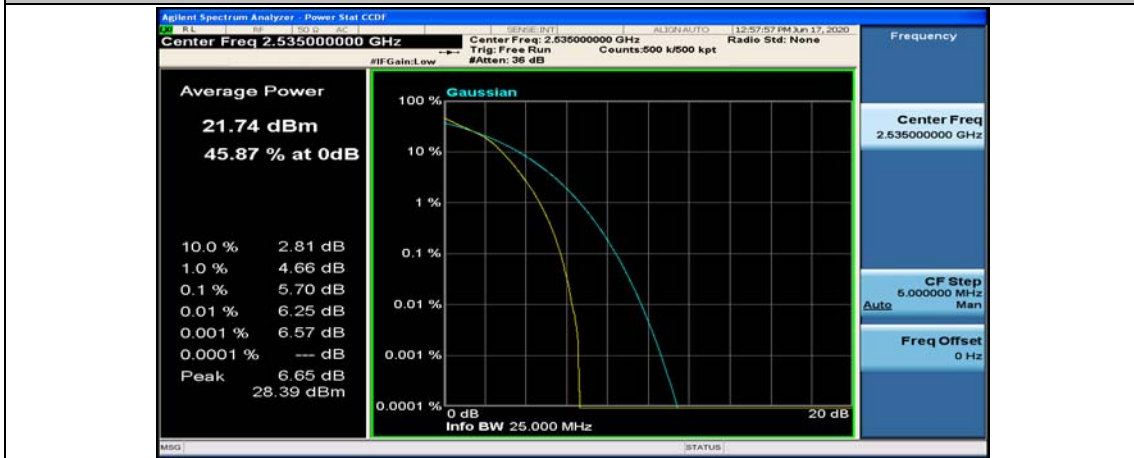

(Channel Bandwidth:20 MHz)_MCH_16QAM_50RB#0