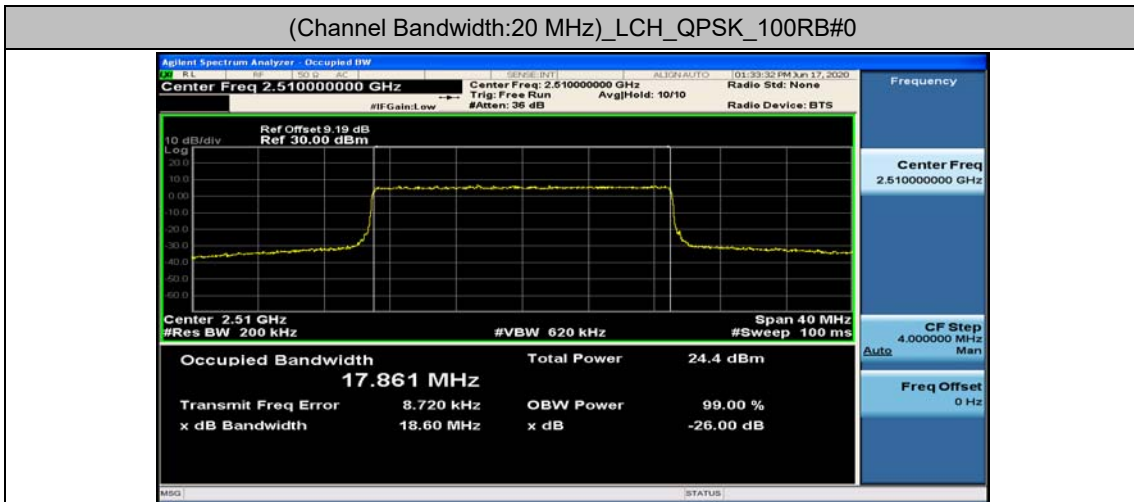

Channel Bandwidth: 20 MHz

(Channel Bandwidth:20 MHz)_LCH_QPSK_100RB#0