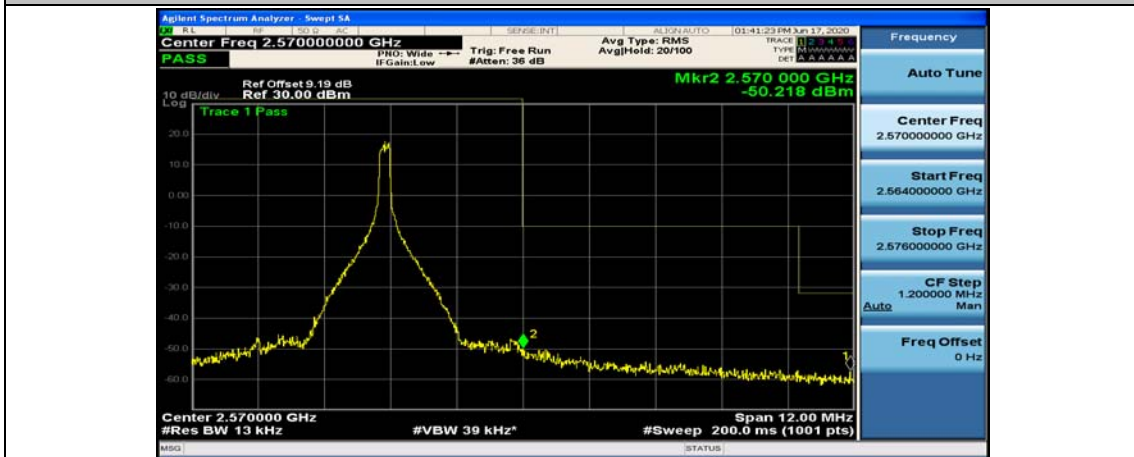

(Channel Bandwidth: 5 MHz)_HCH_QPSK_1RB#12