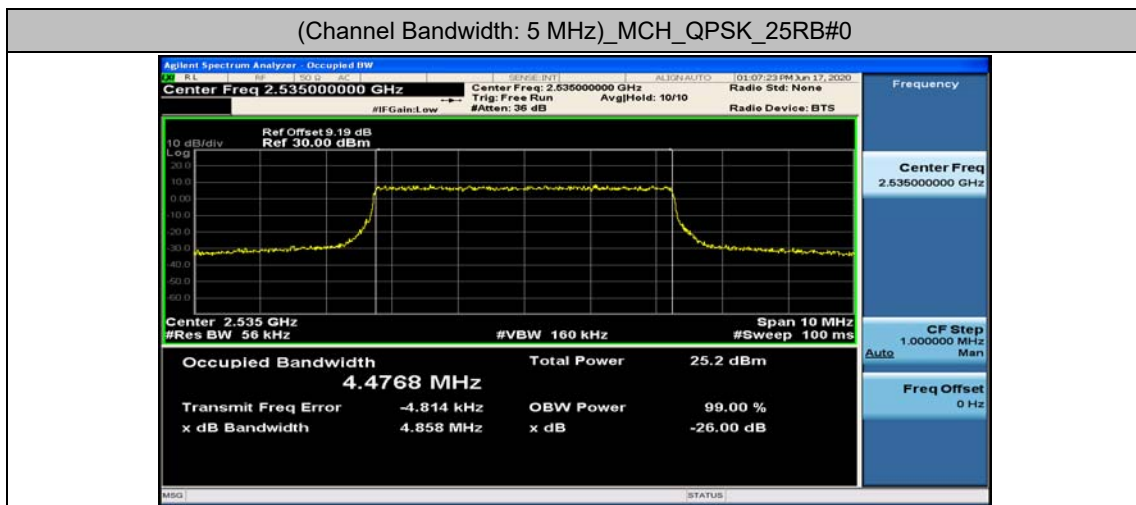

Channel Bandwidth: 20 MHz

Channel Bandwidth: 20 MHz						
Modulation	Channel	RB Configuration		Occupied Bandwidth (MHz)	26dB Bandwidth (MHz)	Verdict
		Size	Offset			
QPSK	LCH	100	0	17.861	18.60	PASS
	MCH	100	0	17.875	18.69	PASS
	HCH	100	0	17.890	18.63	PASS
16QAM	LCH	100	0	17.860	18.61	PASS
	MCH	100	0	17.857	18.74	PASS
	HCH	100	0	17.861	18.66	PASS

Test Graphs

Channel Bandwidth: 5 MHz