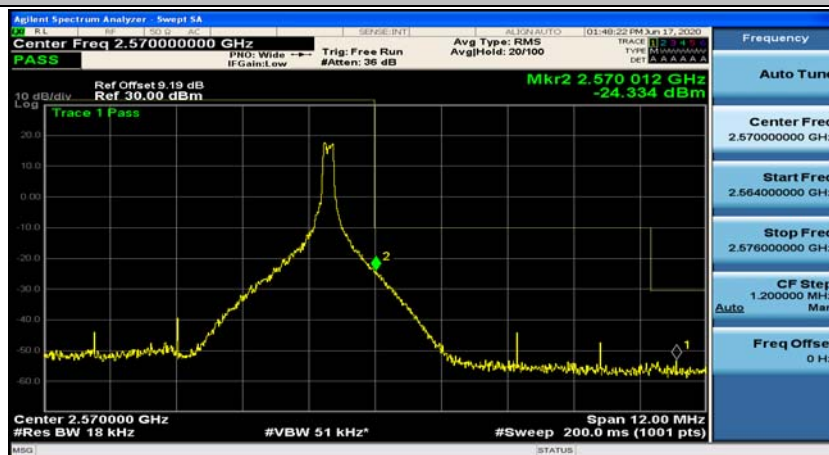

(Channel Bandwidth:15 MHz)_HCH_QPSK_1RB#74