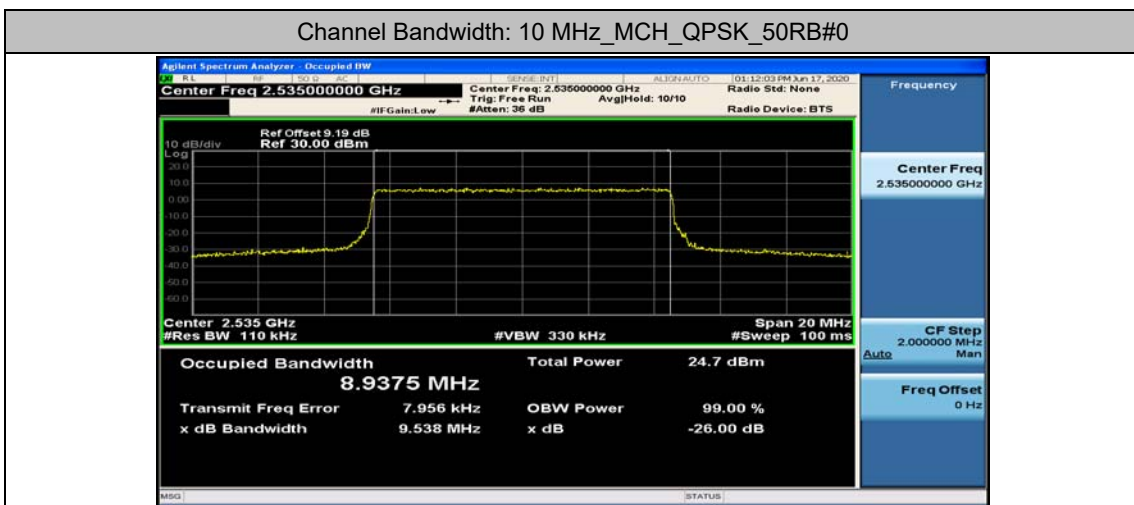

Test Graphs

Channel Bandwidth: 5 MHz

(Channel Bandwidth: 5 MHz)_HCH_QPSK_25RB#0

(Channel Bandwidth: 5 MHz)_LCH_16QAM_25RB#0

(Channel Bandwidth: 5 MHz)_MCH_16QAM_25RB#0

Channel Bandwidth: 10 MHz

Channel Bandwidth: 15 MHz