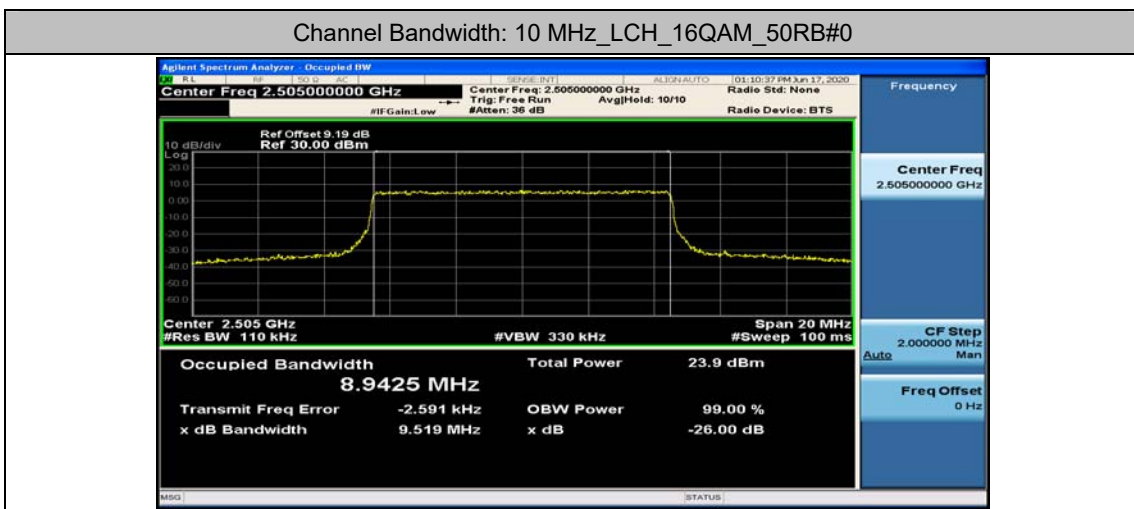

Test Graphs

Channel Bandwidth: 5 MHz

(Channel Bandwidth: 5 MHz)_HCH_QPSK_25RB#0

(Channel Bandwidth: 5 MHz)_LCH_16QAM_25RB#0

(Channel Bandwidth: 5 MHz)_MCH_16QAM_25RB#0

Channel Bandwidth: 10 MHz

Channel Bandwidth: 15 MHz