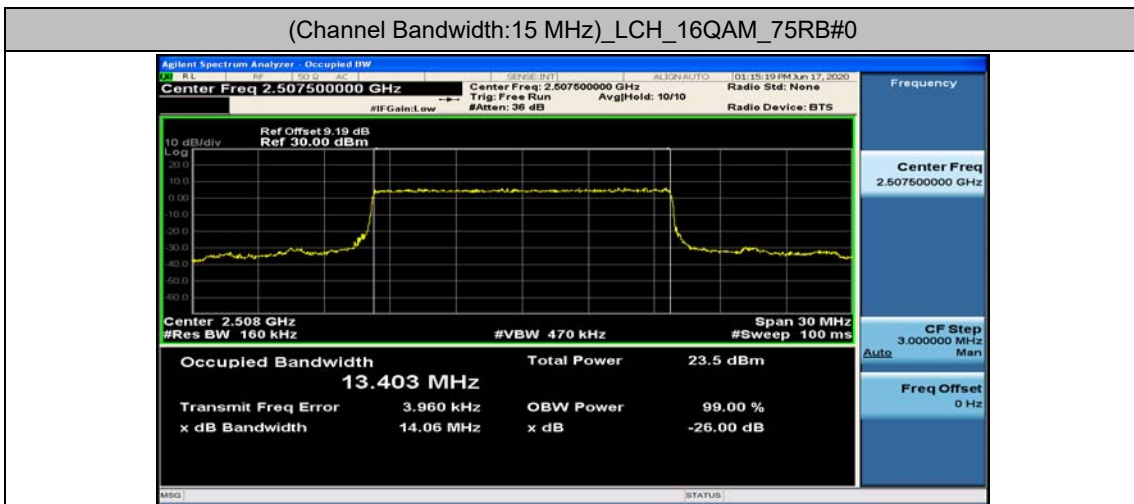

Test Graphs

Channel Bandwidth: 5 MHz

(Channel Bandwidth: 5 MHz)_HCH_QPSK_25RB#0

(Channel Bandwidth: 5 MHz)_LCH_16QAM_25RB#0

(Channel Bandwidth: 5 MHz)_MCH_16QAM_25RB#0

Channel Bandwidth: 10 MHz

Channel Bandwidth: 15 MHz