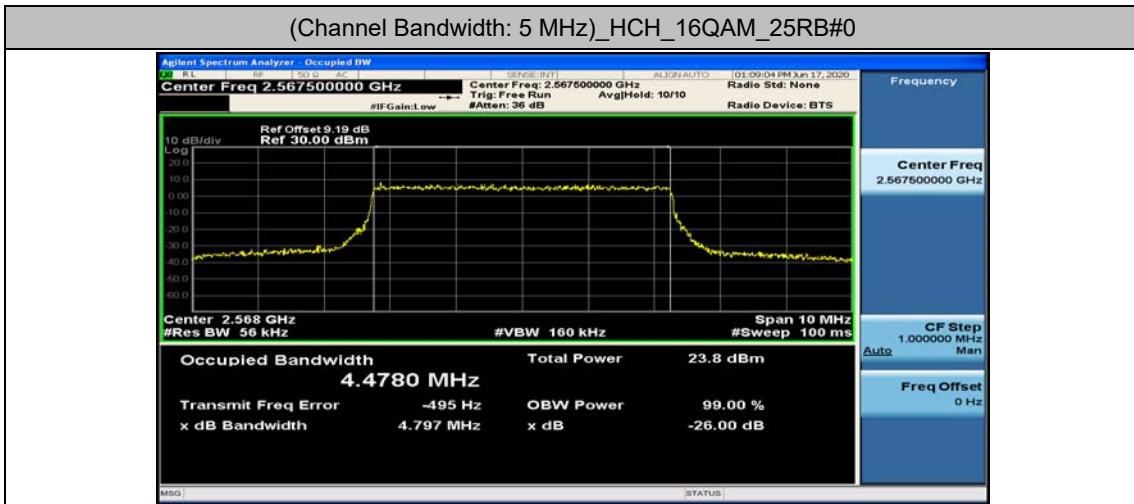

Test Graphs

Channel Bandwidth: 5 MHz

(Channel Bandwidth: 5 MHz)_HCH_QPSK_25RB#0

(Channel Bandwidth: 5 MHz)_LCH_16QAM_25RB#0

(Channel Bandwidth: 5 MHz)_MCH_16QAM_25RB#0

Channel Bandwidth: 10 MHz

Channel Bandwidth: 15 MHz