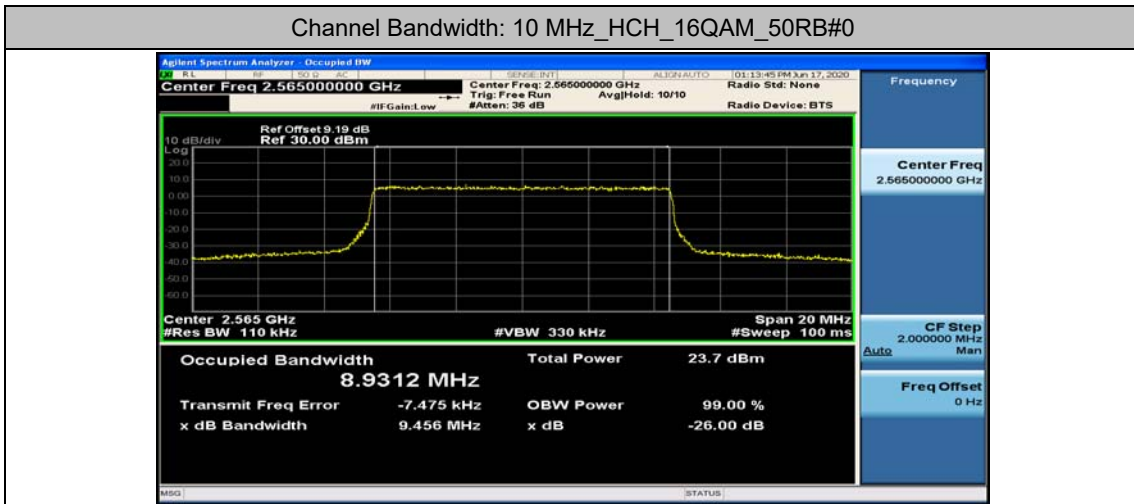

Test Graphs

Channel Bandwidth: 5 MHz

(Channel Bandwidth: 5 MHz)_HCH_QPSK_25RB#0

(Channel Bandwidth: 5 MHz)_LCH_16QAM_25RB#0

(Channel Bandwidth: 5 MHz)_MCH_16QAM_25RB#0

Channel Bandwidth: 10 MHz

Channel Bandwidth: 15 MHz