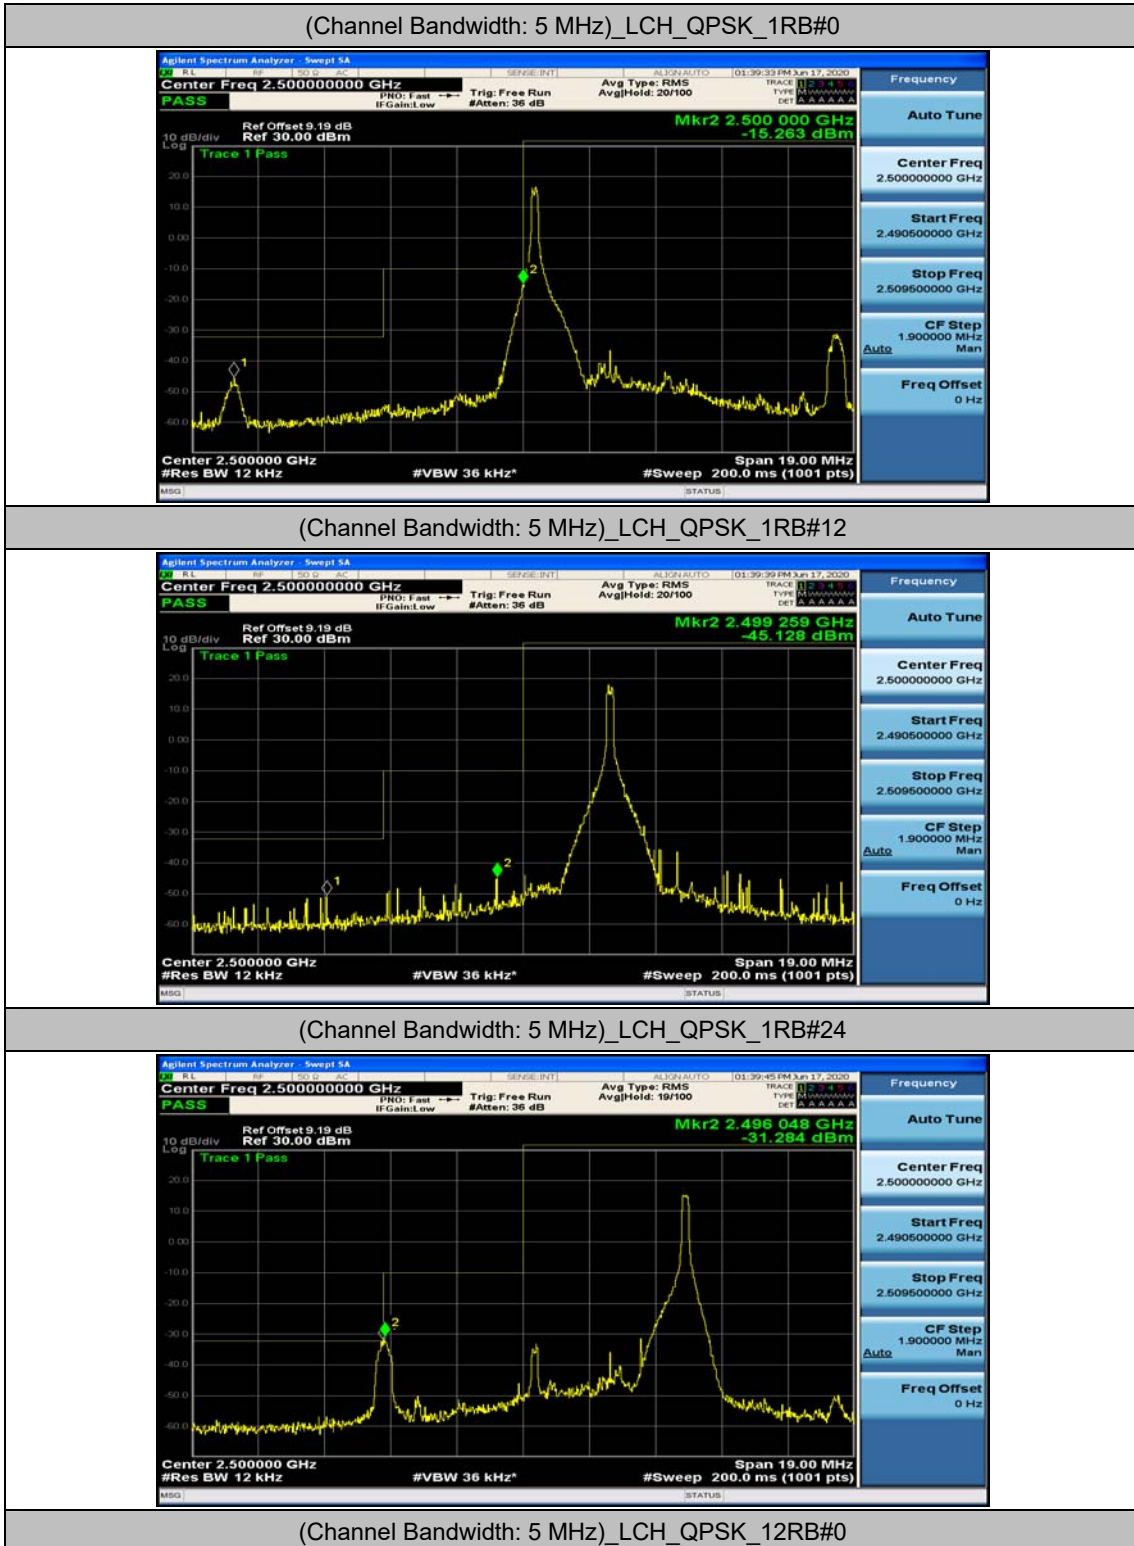

(Channel Bandwidth:20 MHz)_MCH_16QAM_100RB#0

Appendix D: Band Edge

Test Graphs

Channel Bandwidth: 5 MHz

(Channel Bandwidth: 5 MHz)_LCH_QPSK_12RB#6

(Channel Bandwidth: 5 MHz)_LCH_QPSK_12RB#13

(Channel Bandwidth: 5 MHz)_LCH_QPSK_25RB#0