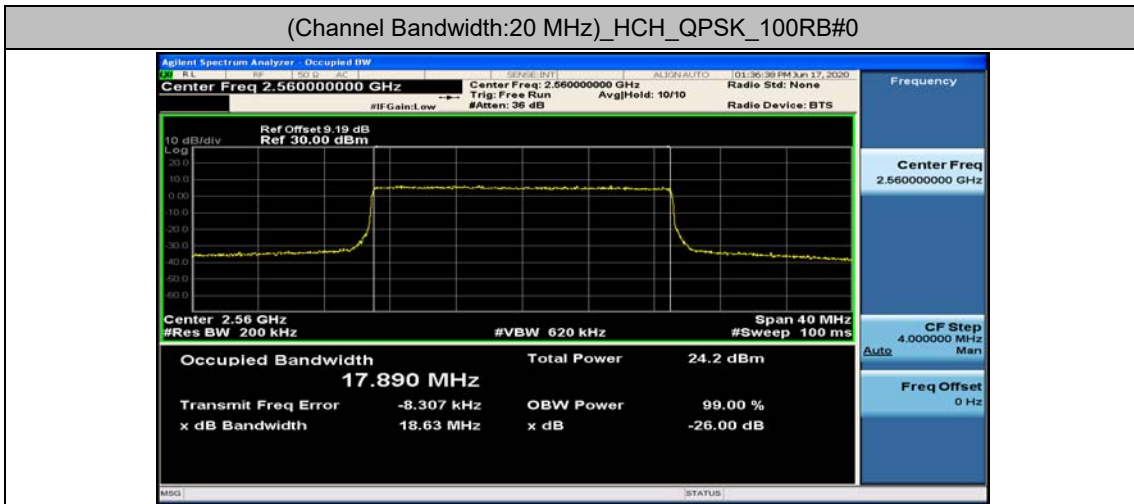

(Channel Bandwidth:15 MHz)_HCH_16QAM_75RB#0

Channel Bandwidth: 20 MHz

(Channel Bandwidth:20 MHz)_LCH_QPSK_100RB#0

(Channel Bandwidth:20 MHz)_MCH_QPSK_100RB#0

(Channel Bandwidth:20 MHz)_HCH_QPSK_100RB#0

(Channel Bandwidth:20 MHz)_LCH_16QAM_100RB#0