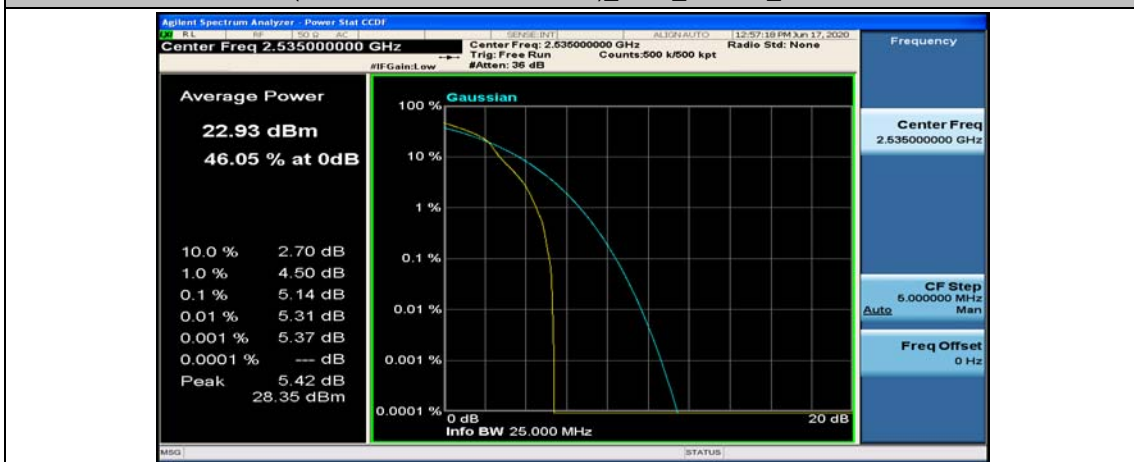

(Channel Bandwidth:20 MHz)_HCH_QPSK_50RB#0

(Channel Bandwidth:20 MHz)_HCH_QPSK_50RB#25

(Channel Bandwidth:20 MHz)_HCH_QPSK_50RB#50

(Channel Bandwidth:20 MHz)_HCH_QPSK_100RB#0

(Channel Bandwidth:20 MHz)_LCH_16QAM_50RB#25

(Channel Bandwidth:20 MHz)_LCH_16QAM_50RB#50

(Channel Bandwidth:20 MHz)_LCH_16QAM_100RB#0

(Channel Bandwidth:20 MHz)_MCH_16QAM_1RB#0

(Channel Bandwidth:20 MHz)_MCH_16QAM_1RB#49

(Channel Bandwidth:20 MHz)_MCH_16QAM_1RB#99