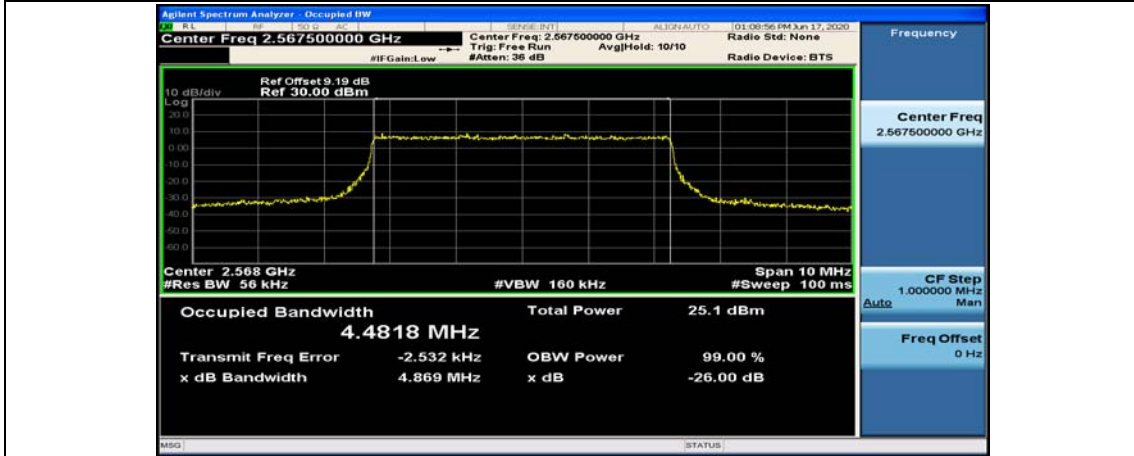

(Channel Bandwidth: 5 MHz)_HCH_QPSK_25RB#0