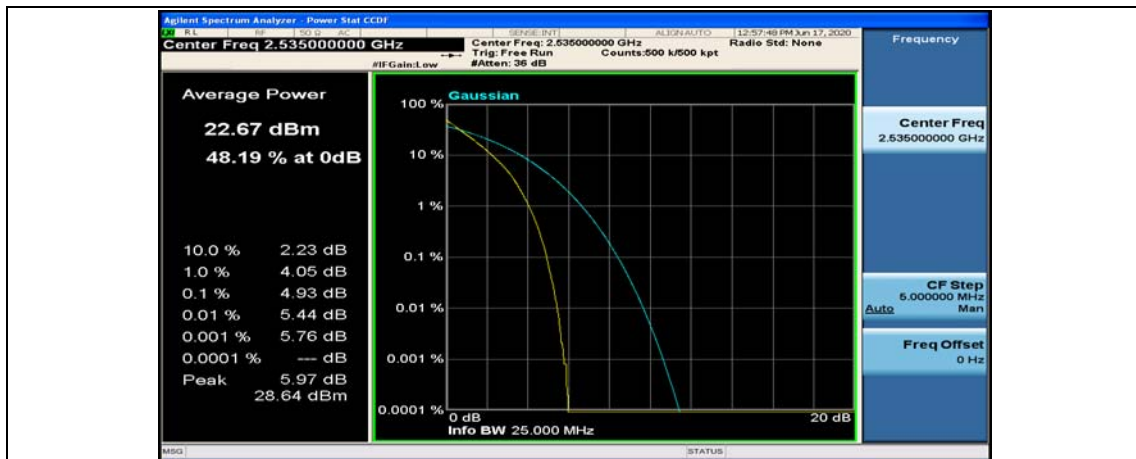

(Channel Bandwidth:20 MHz)_MCH_QPSK_1RB#0

(Channel Bandwidth:20 MHz)_MCH_QPSK_1RB#49

(Channel Bandwidth:20 MHz)_MCH_QPSK_1RB#99

(Channel Bandwidth:20 MHz)_MCH_QPSK_50RB#0

(Channel Bandwidth:20 MHz)_MCH_QPSK_50RB#25

(Channel Bandwidth:20 MHz)_MCH_QPSK_50RB#50

(Channel Bandwidth:20 MHz)_MCH_QPSK_100RB#0

(Channel Bandwidth:20 MHz)_HCH_QPSK_1RB#0

(Channel Bandwidth:20 MHz)_HCH_QPSK_1RB#49

(Channel Bandwidth:20 MHz)_HCH_QPSK_1RB#99