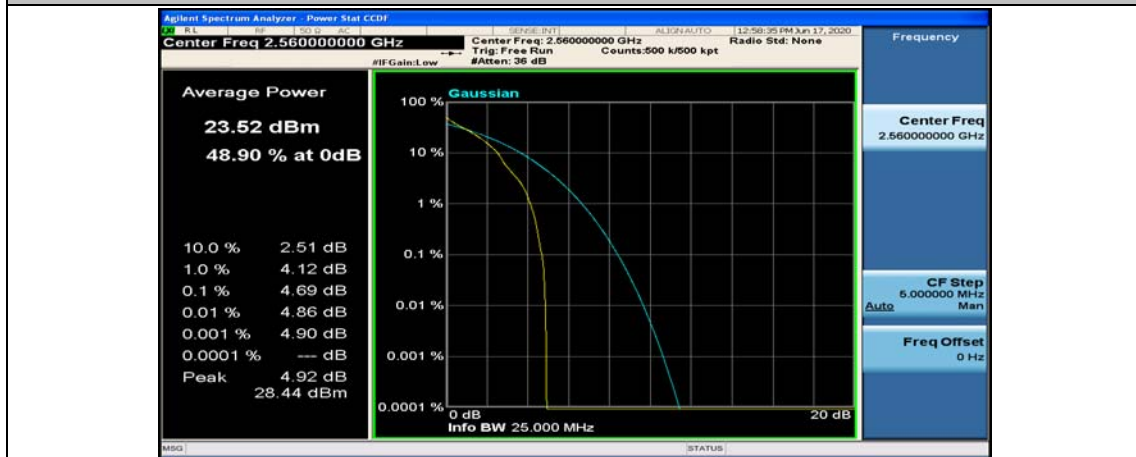

(Channel Bandwidth:20 MHz)_MCH_QPSK_1RB#0

(Channel Bandwidth:20 MHz)_MCH_QPSK_1RB#49

(Channel Bandwidth:20 MHz)_MCH_QPSK_1RB#99

(Channel Bandwidth:20 MHz)_MCH_QPSK_50RB#0

(Channel Bandwidth:20 MHz)_MCH_QPSK_50RB#25

(Channel Bandwidth:20 MHz)_MCH_QPSK_50RB#50

(Channel Bandwidth:20 MHz)_MCH_QPSK_100RB#0

(Channel Bandwidth:20 MHz)_HCH_QPSK_1RB#0

(Channel Bandwidth:20 MHz)_HCH_QPSK_1RB#49

(Channel Bandwidth:20 MHz)_HCH_QPSK_1RB#99