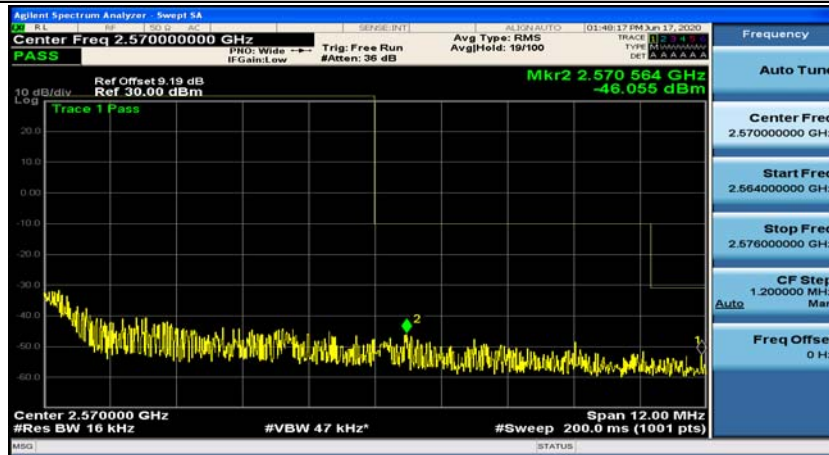

(Channel Bandwidth:15 MHz)_HCH_QPSK_1RB#37