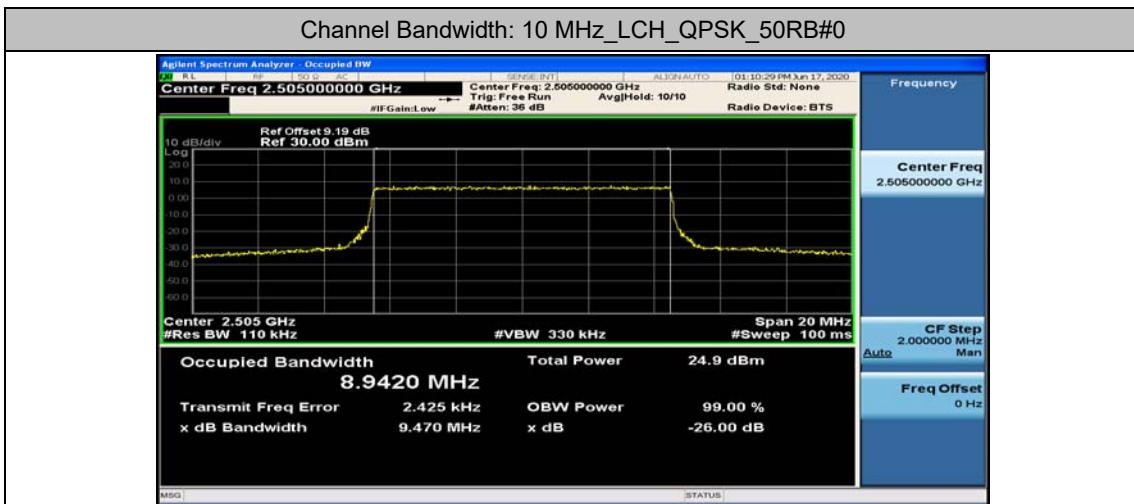

Test Graphs

Channel Bandwidth: 5 MHz

(Channel Bandwidth: 5 MHz)_HCH_QPSK_25RB#0

(Channel Bandwidth: 5 MHz)_LCH_16QAM_25RB#0

(Channel Bandwidth: 5 MHz)_MCH_16QAM_25RB#0

Channel Bandwidth: 10 MHz

Channel Bandwidth: 15 MHz