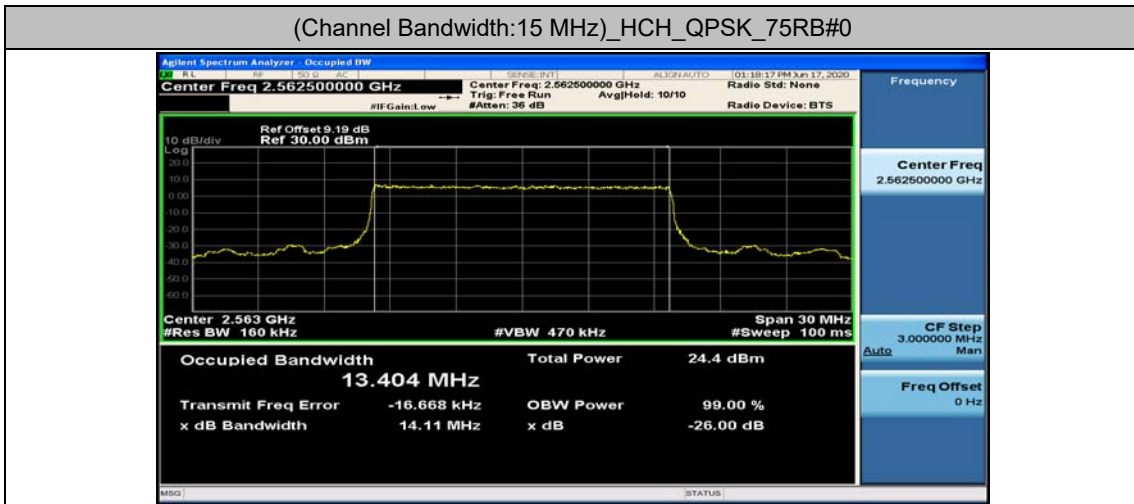

Test Graphs

Channel Bandwidth: 5 MHz

(Channel Bandwidth: 5 MHz)_HCH_QPSK_25RB#0

(Channel Bandwidth: 5 MHz)_LCH_16QAM_25RB#0

(Channel Bandwidth: 5 MHz)_MCH_16QAM_25RB#0

Channel Bandwidth: 10 MHz

Channel Bandwidth: 15 MHz