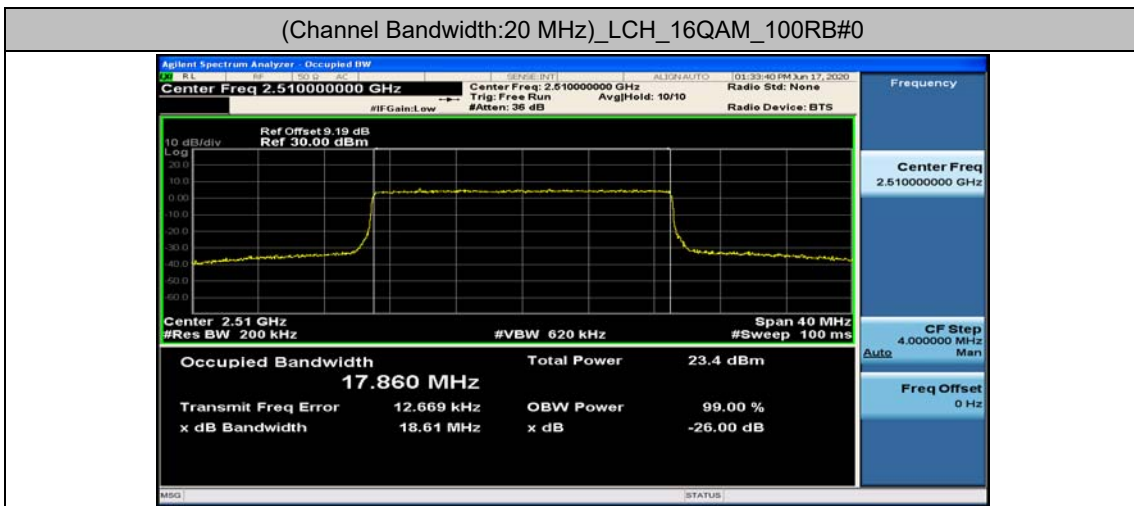

(Channel Bandwidth:15 MHz)_HCH_16QAM_75RB#0

Channel Bandwidth: 20 MHz

(Channel Bandwidth:20 MHz)_LCH_QPSK_100RB#0

(Channel Bandwidth:20 MHz)_MCH_QPSK_100RB#0

(Channel Bandwidth:20 MHz)_HCH_QPSK_100RB#0

(Channel Bandwidth:20 MHz)_LCH_16QAM_100RB#0