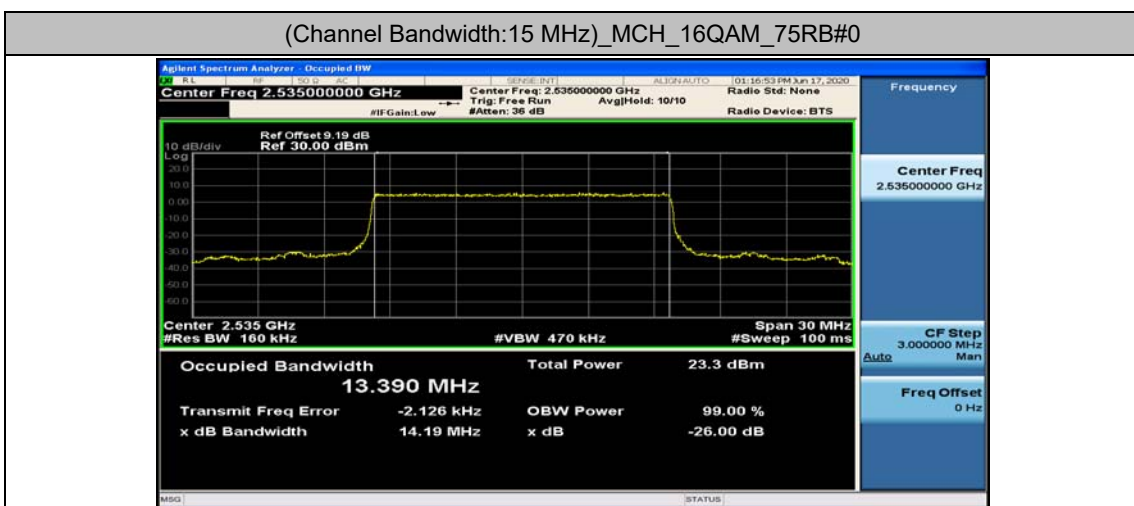

Test Graphs

Channel Bandwidth: 5 MHz

(Channel Bandwidth: 5 MHz)_HCH_QPSK_25RB#0

(Channel Bandwidth: 5 MHz)_LCH_16QAM_25RB#0

(Channel Bandwidth: 5 MHz)_MCH_16QAM_25RB#0

Channel Bandwidth: 10 MHz

Channel Bandwidth: 15 MHz