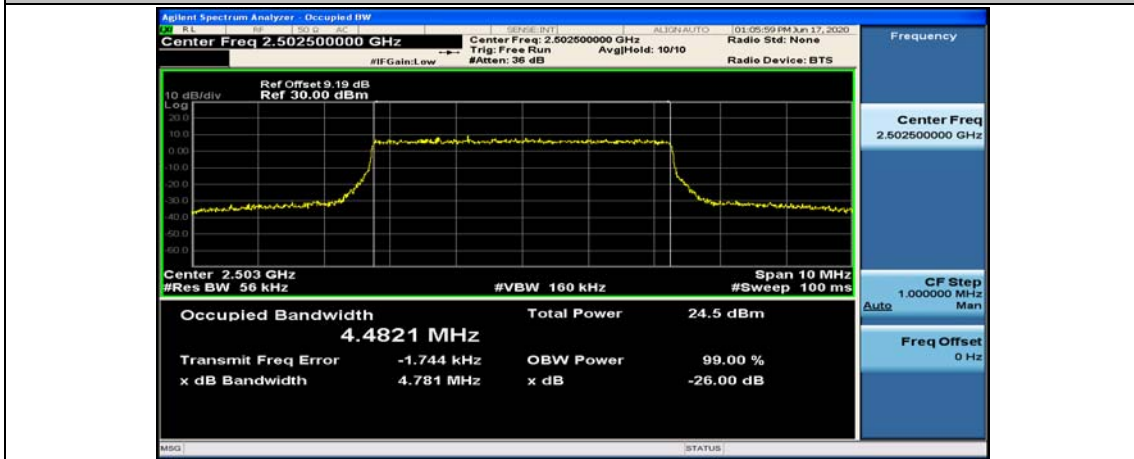

Test Graphs

Channel Bandwidth: 5 MHz

(Channel Bandwidth: 5 MHz)_HCH_QPSK_25RB#0

(Channel Bandwidth: 5 MHz)_LCH_16QAM_25RB#0

(Channel Bandwidth: 5 MHz)_MCH_16QAM_25RB#0

Channel Bandwidth: 10 MHz

Channel Bandwidth: 15 MHz