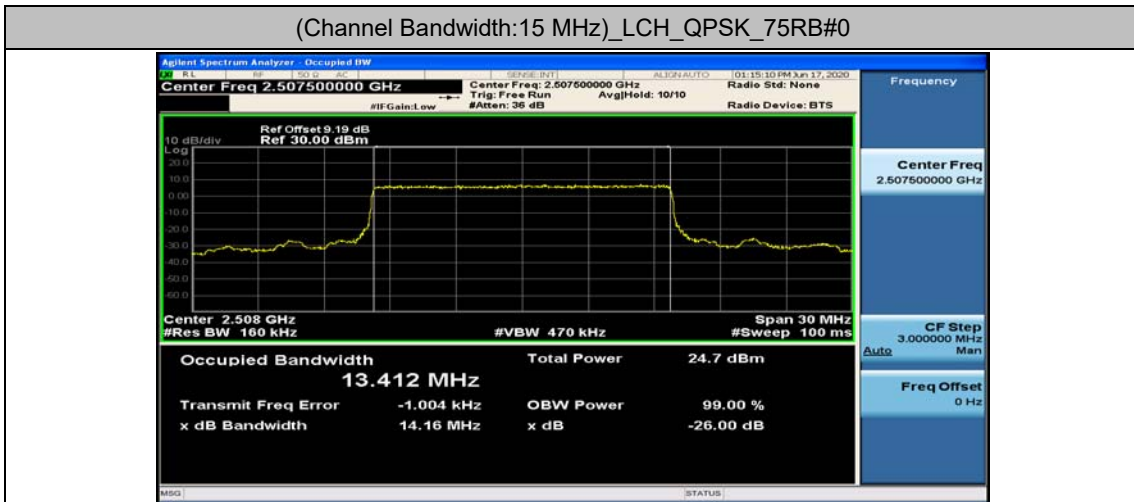

Test Graphs

Channel Bandwidth: 5 MHz

(Channel Bandwidth: 5 MHz)_HCH_QPSK_25RB#0

(Channel Bandwidth: 5 MHz)_LCH_16QAM_25RB#0

(Channel Bandwidth: 5 MHz)_MCH_16QAM_25RB#0

Channel Bandwidth: 10 MHz

Channel Bandwidth: 15 MHz