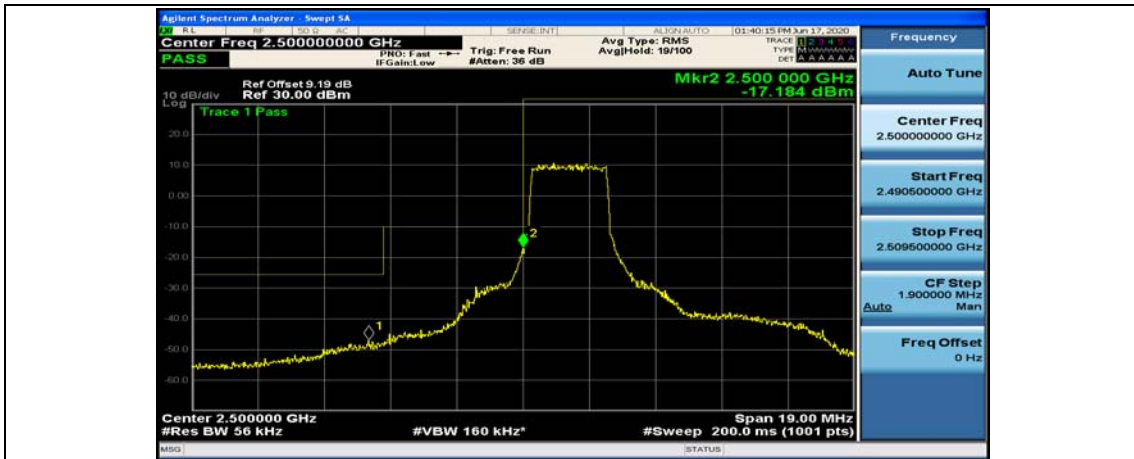

(Channel Bandwidth:20 MHz)_MCH_16QAM_100RB#0

Appendix D: Band Edge

Test Graphs

Channel Bandwidth: 5 MHz

(Channel Bandwidth: 5 MHz)_LCH_QPSK_12RB#6

(Channel Bandwidth: 5 MHz)_LCH_QPSK_12RB#13

(Channel Bandwidth: 5 MHz)_LCH_QPSK_25RB#0