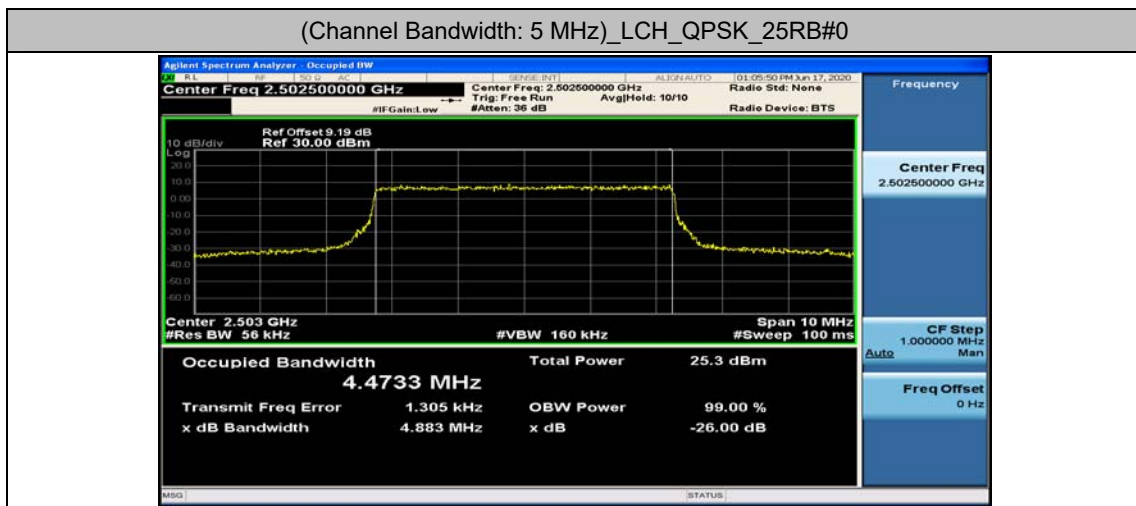

Channel Bandwidth: 20 MHz

Channel Bandwidth: 20 MHz						
Modulation	Channel	RB Configuration		Occupied Bandwidth (MHz)	26dB Bandwidth (MHz)	Verdict
		Size	Offset			
QPSK	LCH	100	0	17.861	18.60	PASS
	MCH	100	0	17.875	18.69	PASS
	HCH	100	0	17.890	18.63	PASS
16QAM	LCH	100	0	17.860	18.61	PASS
	MCH	100	0	17.857	18.74	PASS
	HCH	100	0	17.861	18.66	PASS

Test Graphs

Channel Bandwidth: 5 MHz