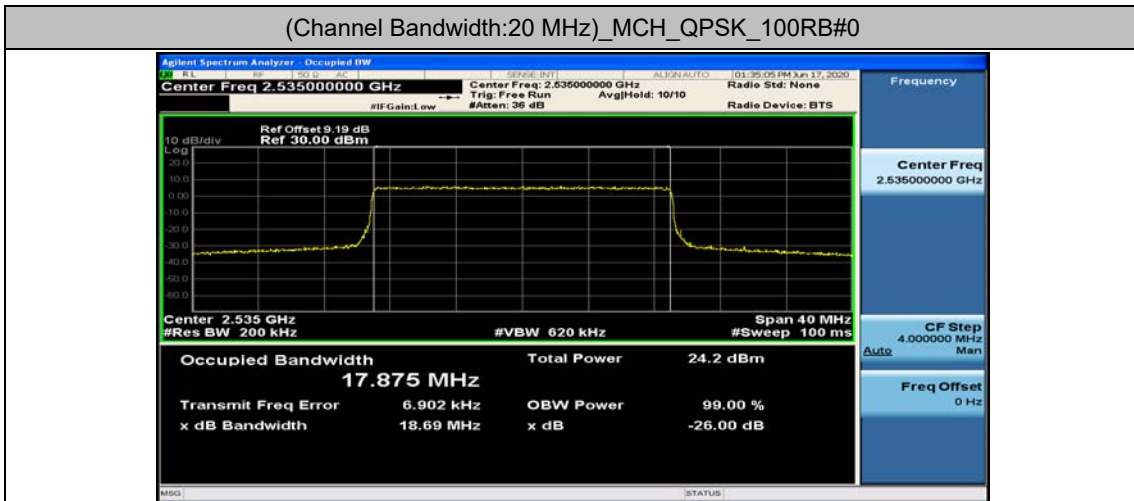

(Channel Bandwidth:15 MHz)_HCH_16QAM_75RB#0

Channel Bandwidth: 20 MHz

(Channel Bandwidth:20 MHz)_LCH_QPSK_100RB#0

(Channel Bandwidth:20 MHz)_MCH_QPSK_100RB#0

(Channel Bandwidth:20 MHz)_HCH_QPSK_100RB#0

(Channel Bandwidth:20 MHz)_LCH_16QAM_100RB#0