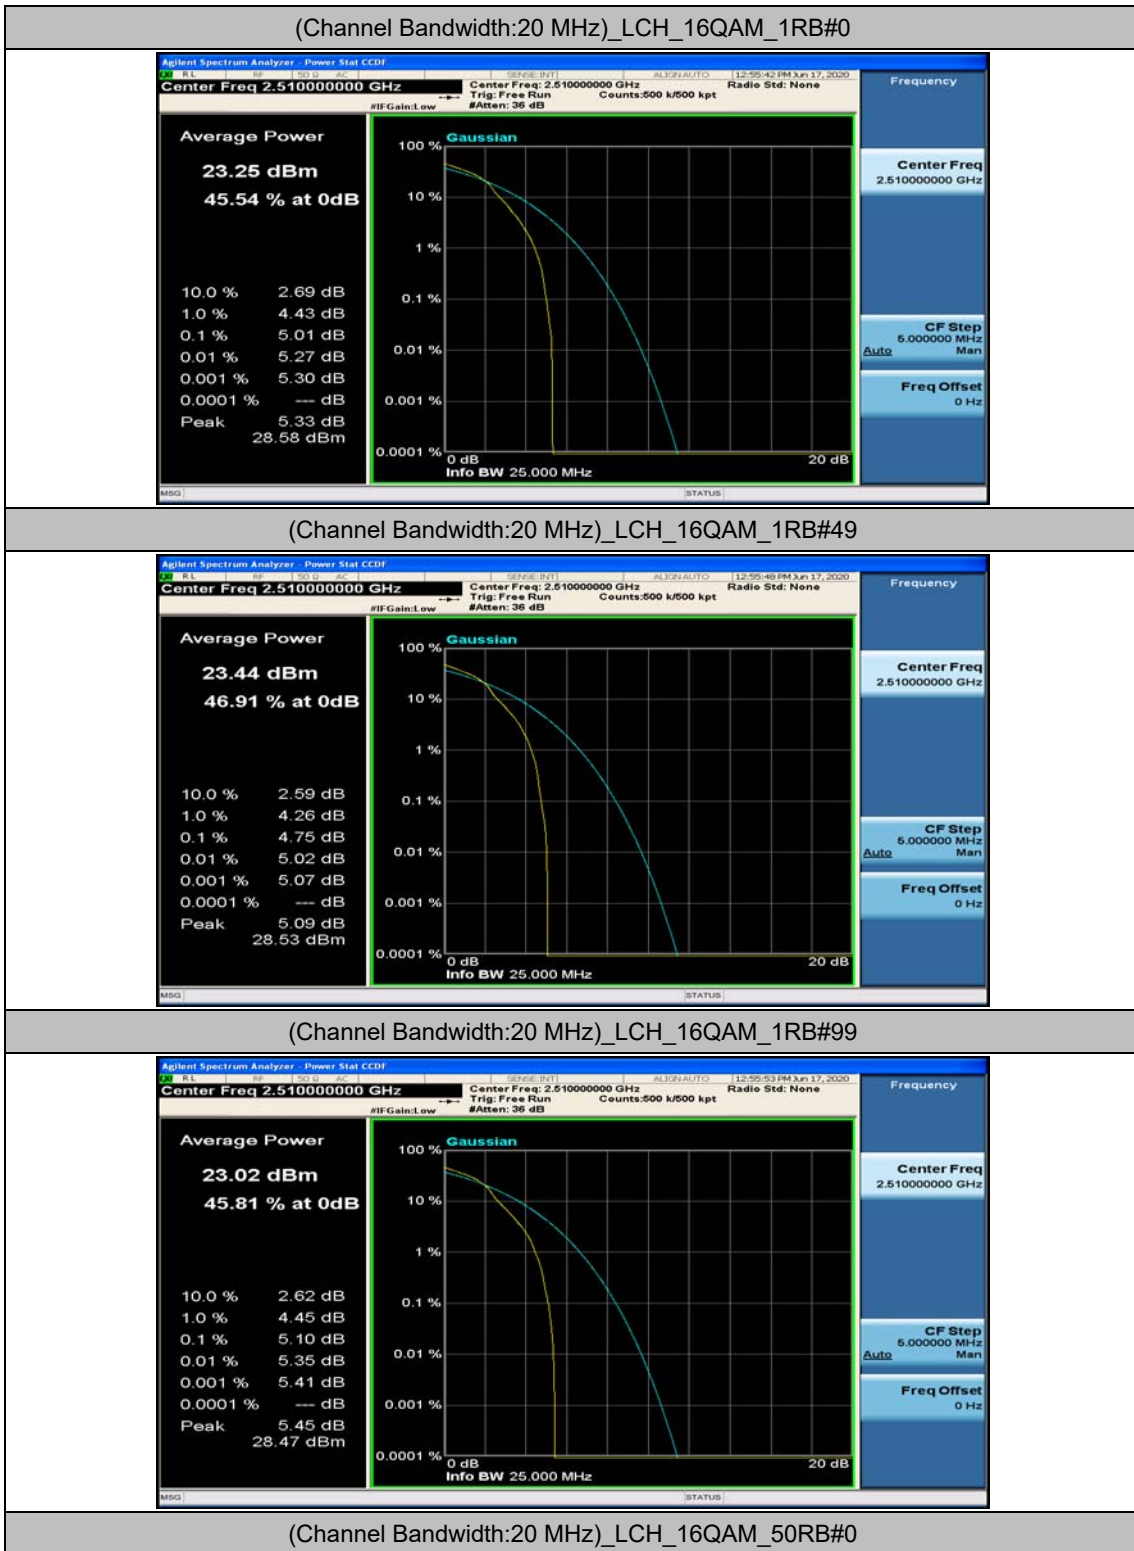

(Channel Bandwidth:20 MHz)_MCH_QPSK_50RB#50

(Channel Bandwidth:20 MHz)_MCH_QPSK_100RB#0

(Channel Bandwidth:20 MHz)_HCH_QPSK_1RB#0

(Channel Bandwidth:20 MHz)_HCH_QPSK_1RB#49

(Channel Bandwidth:20 MHz)_HCH_QPSK_1RB#99

(Channel Bandwidth:20 MHz)_HCH_QPSK_50RB#0

(Channel Bandwidth:20 MHz)_HCH_QPSK_50RB#25

(Channel Bandwidth:20 MHz)_HCH_QPSK_50RB#50

(Channel Bandwidth:20 MHz)_HCH_QPSK_100RB#0

(Channel Bandwidth:20 MHz)_LCH_16QAM_50RB#25

(Channel Bandwidth:20 MHz)_LCH_16QAM_50RB#50

(Channel Bandwidth:20 MHz)_LCH_16QAM_100RB#0

(Channel Bandwidth:20 MHz)_MCH_16QAM_1RB#0

(Channel Bandwidth:20 MHz)_MCH_16QAM_1RB#49

(Channel Bandwidth:20 MHz)_MCH_16QAM_1RB#99