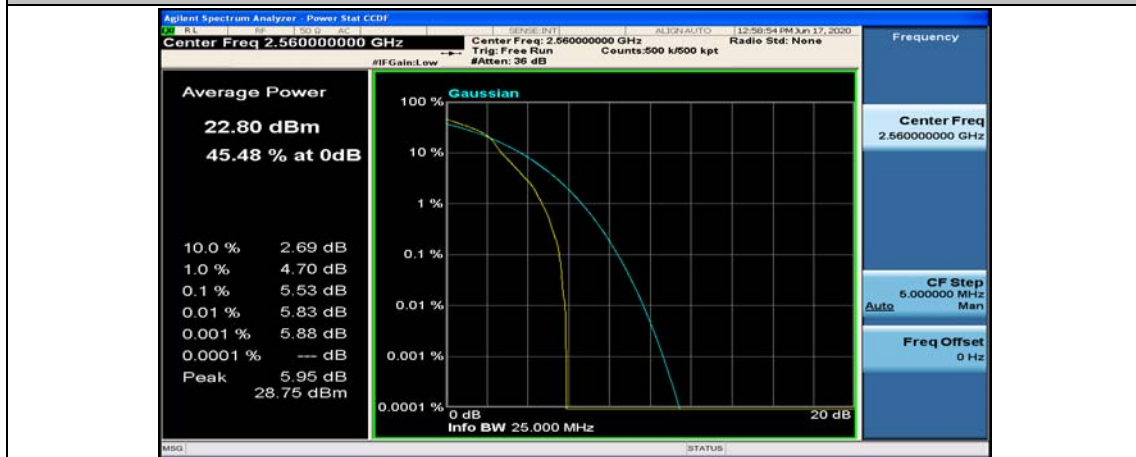

(Channel Bandwidth:20 MHz)_MCH_16QAM_50RB#0

(Channel Bandwidth:20 MHz)_MCH_16QAM_50RB#25

(Channel Bandwidth:20 MHz)_MCH_16QAM_50RB#50

(Channel Bandwidth:20 MHz)_MCH_16QAM_100RB#0

(Channel Bandwidth:20 MHz)_HCH_16QAM_1RB#0