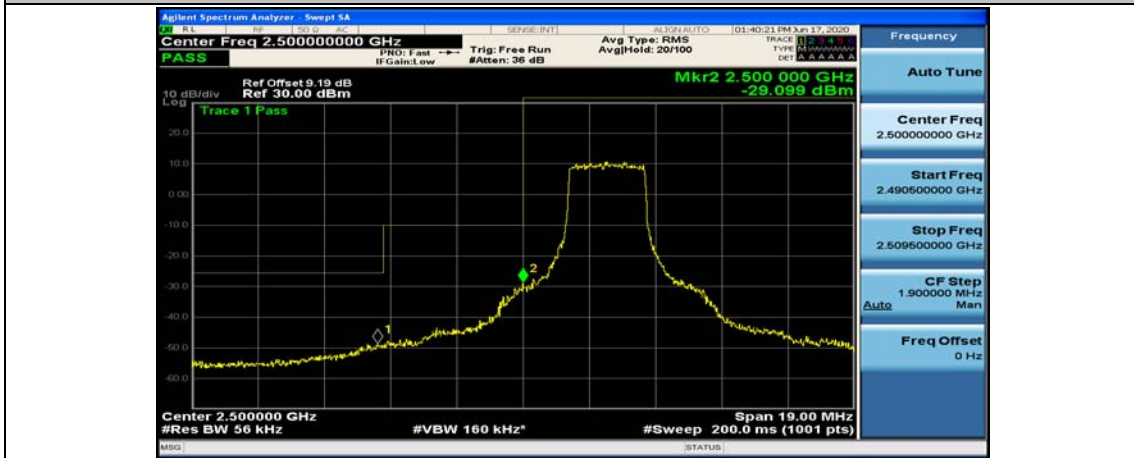

(Channel Bandwidth:20 MHz)_MCH_16QAM_100RB#0

Appendix D: Band Edge

Test Graphs

Channel Bandwidth: 5 MHz

(Channel Bandwidth: 5 MHz)_LCH_QPSK_12RB#6

(Channel Bandwidth: 5 MHz)_LCH_QPSK_12RB#13

(Channel Bandwidth: 5 MHz)_LCH_QPSK_25RB#0