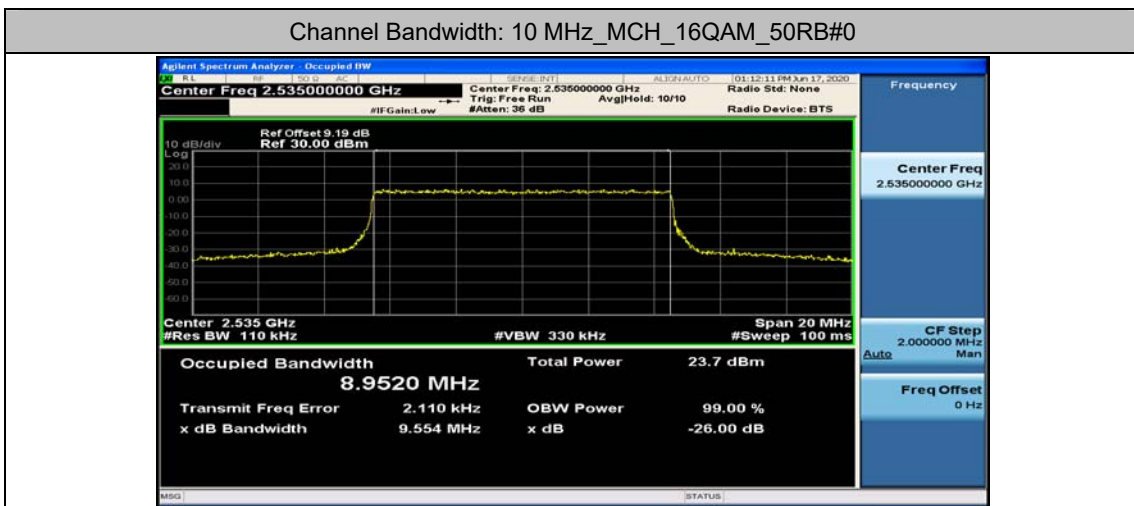

Test Graphs

Channel Bandwidth: 5 MHz

(Channel Bandwidth: 5 MHz)_HCH_QPSK_25RB#0

(Channel Bandwidth: 5 MHz)_LCH_16QAM_25RB#0

(Channel Bandwidth: 5 MHz)_MCH_16QAM_25RB#0

Channel Bandwidth: 10 MHz

Channel Bandwidth: 15 MHz