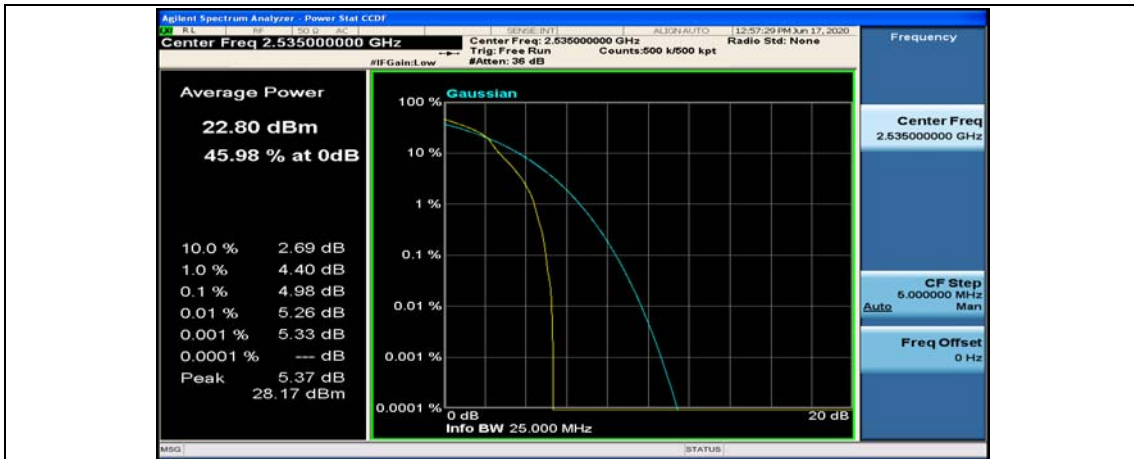

(Channel Bandwidth:20 MHz)_LCH_16QAM_50RB#50

(Channel Bandwidth:20 MHz)_LCH_16QAM_100RB#0

(Channel Bandwidth:20 MHz)_MCH_16QAM_1RB#0

(Channel Bandwidth:20 MHz)_MCH_16QAM_1RB#49

(Channel Bandwidth:20 MHz)_MCH_16QAM_1RB#99