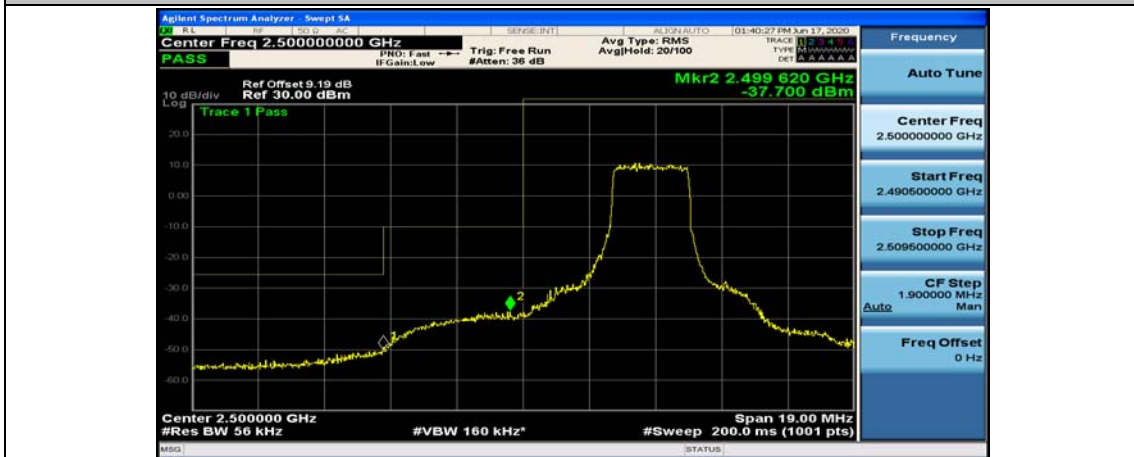

(Channel Bandwidth:20 MHz)_MCH_16QAM_100RB#0

Appendix D: Band Edge

Test Graphs

Channel Bandwidth: 5 MHz

(Channel Bandwidth: 5 MHz)_LCH_QPSK_12RB#6

(Channel Bandwidth: 5 MHz)_LCH_QPSK_12RB#13

(Channel Bandwidth: 5 MHz)_LCH_QPSK_25RB#0