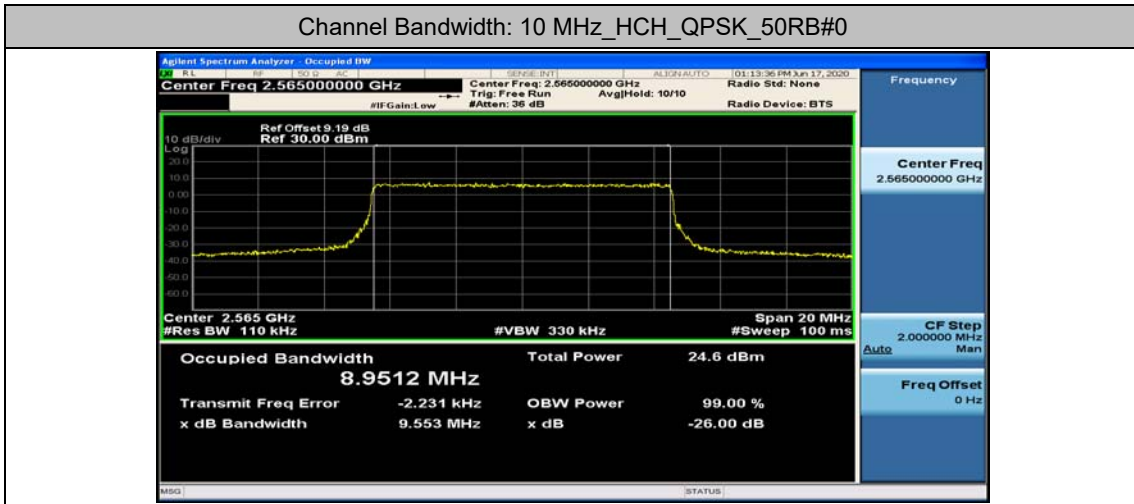

Test Graphs

Channel Bandwidth: 5 MHz

(Channel Bandwidth: 5 MHz)_HCH_QPSK_25RB#0

(Channel Bandwidth: 5 MHz)_LCH_16QAM_25RB#0

(Channel Bandwidth: 5 MHz)_MCH_16QAM_25RB#0

Channel Bandwidth: 10 MHz

Channel Bandwidth: 15 MHz