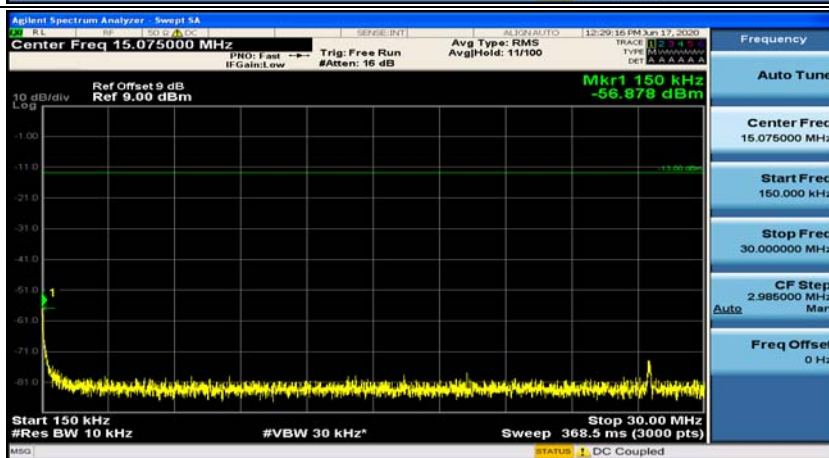

Channel Bandwidth: 10 MHz

Channel Bandwidth: 15 MHz

(Channel Bandwidth:15 MHz)_MCH_QPSK_1RB#0

(Channel Bandwidth:15 MHz)_MCH_QPSK_1RB#37