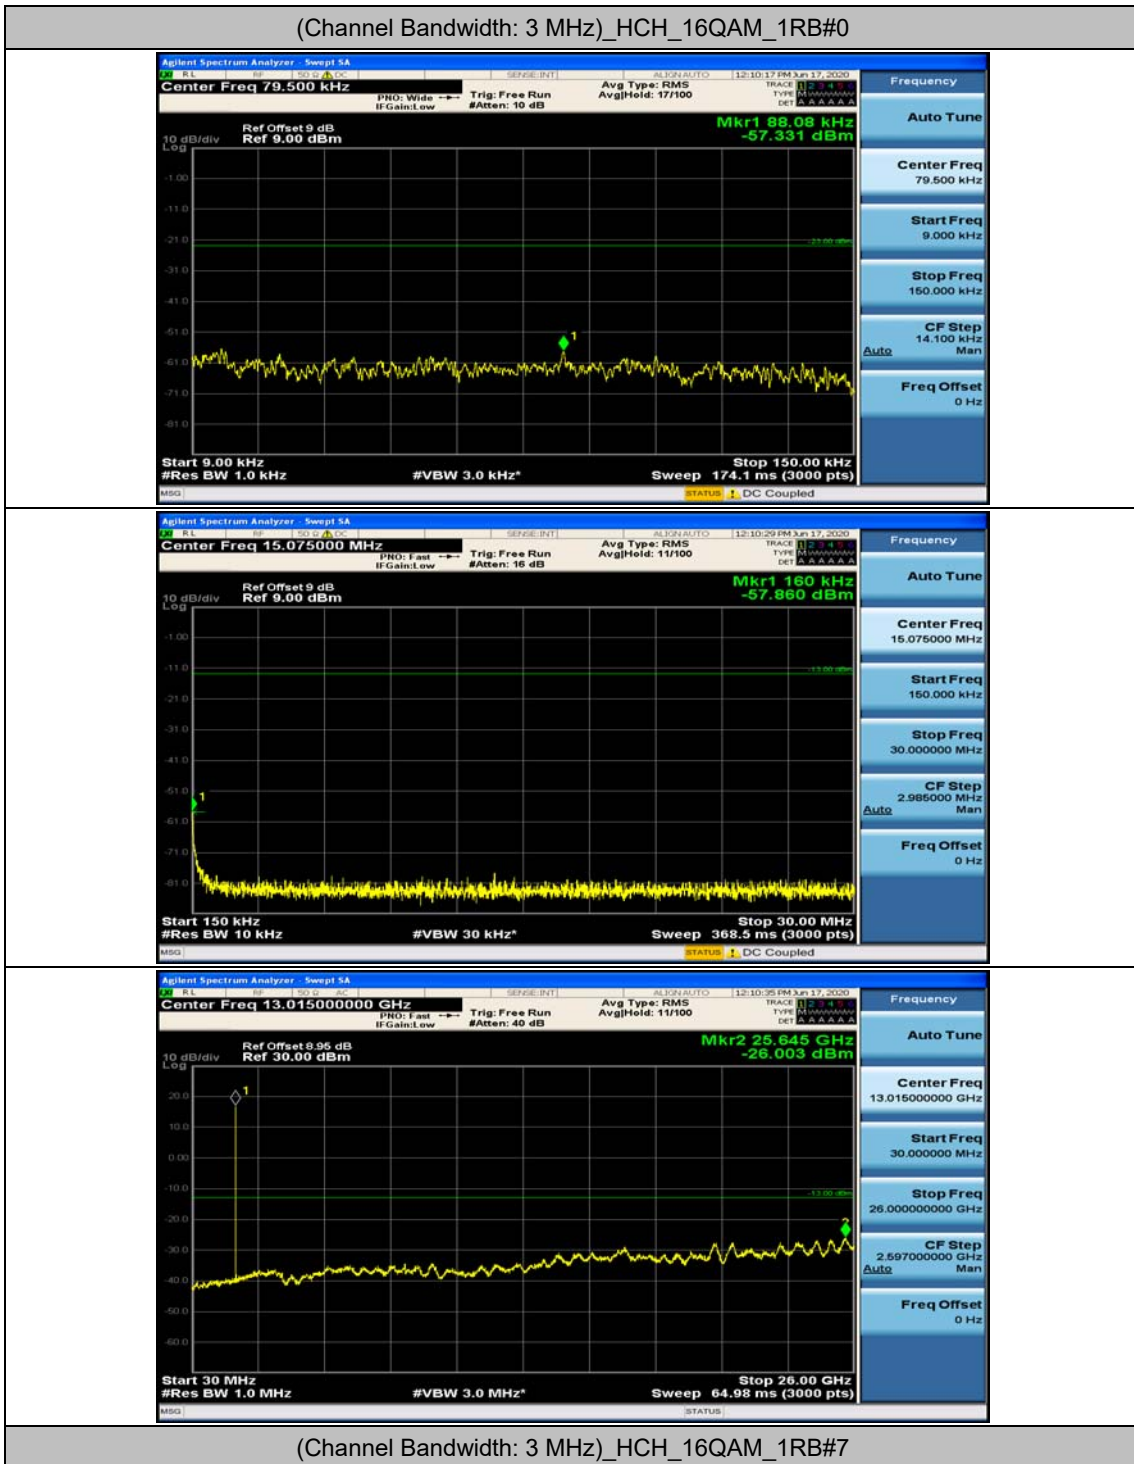

(Channel Bandwidth: 3 MHz)_MCH_16QAM_1RB#0

(Channel Bandwidth: 3 MHz)_MCH_16QAM_1RB#7

Channel Bandwidth: 5 MHz

(Channel Bandwidth: 5 MHz)_MCH_QPSK_1RB#0

(Channel Bandwidth: 5 MHz)_MCH_QPSK_1RB#12

(Channel Bandwidth: 5 MHz)_HCH_QPSK_1RB#0

(Channel Bandwidth: 5 MHz)_HCH_QPSK_1RB#12

(Channel Bandwidth: 5 MHz)_LCH_16QAM_1RB#0

(Channel Bandwidth: 5 MHz)_LCH_16QAM_1RB#12

(Channel Bandwidth: 5 MHz)_MCH_16QAM_1RB#0

(Channel Bandwidth: 5 MHz)_MCH_16QAM_1RB#12