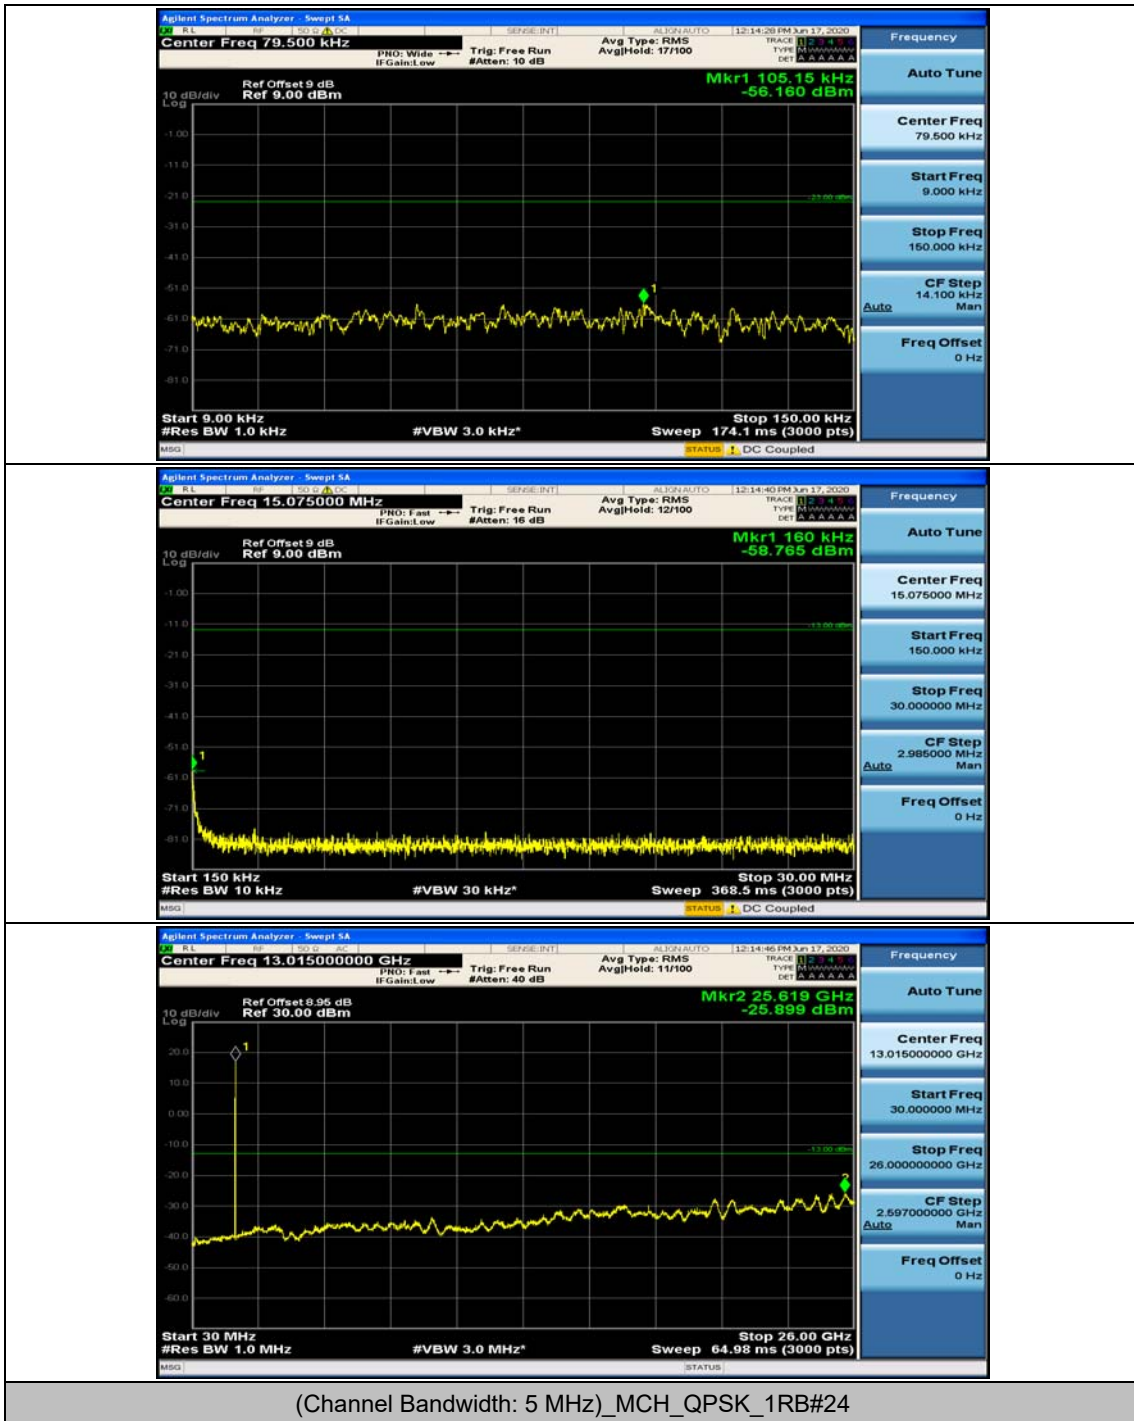

(Channel Bandwidth: 3 MHz)_MCH_16QAM_1RB#0

(Channel Bandwidth: 3 MHz)_MCH_16QAM_1RB#7

Channel Bandwidth: 5 MHz

(Channel Bandwidth: 5 MHz)_MCH_QPSK_1RB#0

(Channel Bandwidth: 5 MHz)_MCH_QPSK_1RB#12

(Channel Bandwidth: 5 MHz)_HCH_QPSK_1RB#0

(Channel Bandwidth: 5 MHz)_HCH_QPSK_1RB#12

(Channel Bandwidth: 5 MHz)_LCH_16QAM_1RB#0

(Channel Bandwidth: 5 MHz)_LCH_16QAM_1RB#12

(Channel Bandwidth: 5 MHz)_MCH_16QAM_1RB#0

(Channel Bandwidth: 5 MHz)_MCH_16QAM_1RB#12