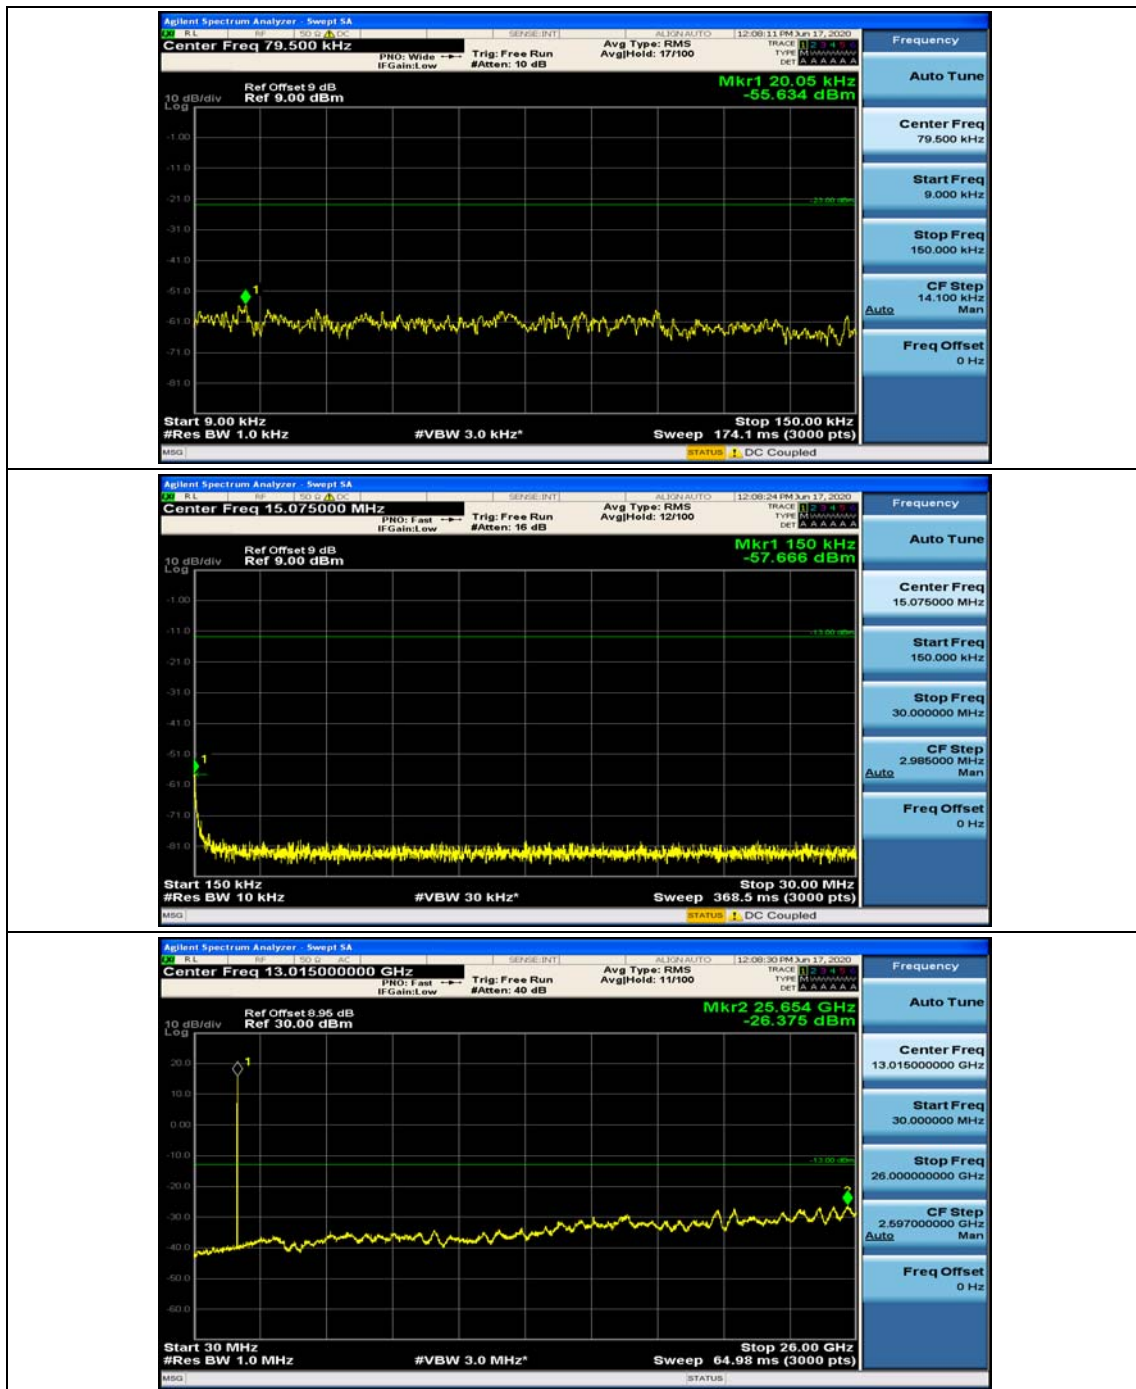

(Channel Bandwidth: 3 MHz)_MCH_16QAM_1RB#0

(Channel Bandwidth: 3 MHz)_MCH_16QAM_1RB#7

Channel Bandwidth: 5 MHz

(Channel Bandwidth: 5 MHz)_MCH_QPSK_1RB#0

(Channel Bandwidth: 5 MHz)_MCH_QPSK_1RB#12

(Channel Bandwidth: 5 MHz)_HCH_QPSK_1RB#0

(Channel Bandwidth: 5 MHz)_HCH_QPSK_1RB#12

(Channel Bandwidth: 5 MHz)_LCH_16QAM_1RB#0

(Channel Bandwidth: 5 MHz)_LCH_16QAM_1RB#12

(Channel Bandwidth: 5 MHz)_MCH_16QAM_1RB#0

(Channel Bandwidth: 5 MHz)_MCH_16QAM_1RB#12