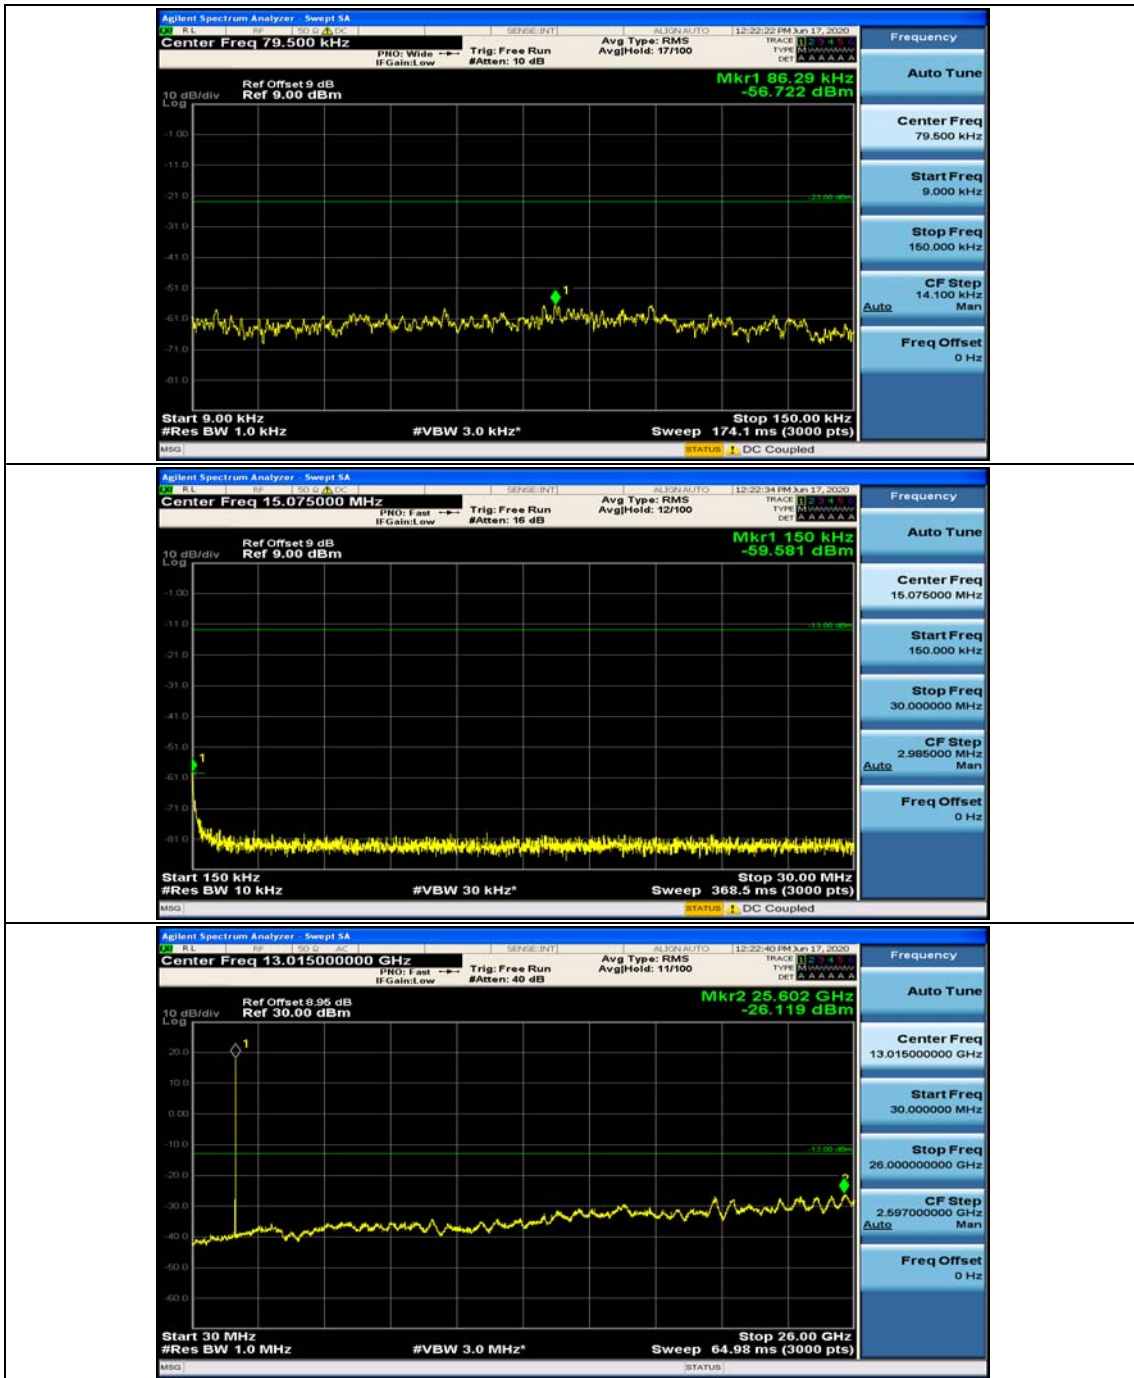

(Channel Bandwidth: 3 MHz)_MCH_16QAM_1RB#0

(Channel Bandwidth: 3 MHz)_MCH_16QAM_1RB#7

Channel Bandwidth: 5 MHz

(Channel Bandwidth: 5 MHz)_MCH_QPSK_1RB#0

(Channel Bandwidth: 5 MHz)_MCH_QPSK_1RB#12

(Channel Bandwidth: 5 MHz)_HCH_QPSK_1RB#0

(Channel Bandwidth: 5 MHz)_HCH_QPSK_1RB#12

(Channel Bandwidth: 5 MHz)_LCH_16QAM_1RB#0

(Channel Bandwidth: 5 MHz)_LCH_16QAM_1RB#12

(Channel Bandwidth: 5 MHz)_MCH_16QAM_1RB#0

(Channel Bandwidth: 5 MHz)_MCH_16QAM_1RB#12

Channel Bandwidth: 10 MHz

Channel Bandwidth: 15 MHz

(Channel Bandwidth:15 MHz)_MCH_QPSK_1RB#0

(Channel Bandwidth:15 MHz)_MCH_QPSK_1RB#37