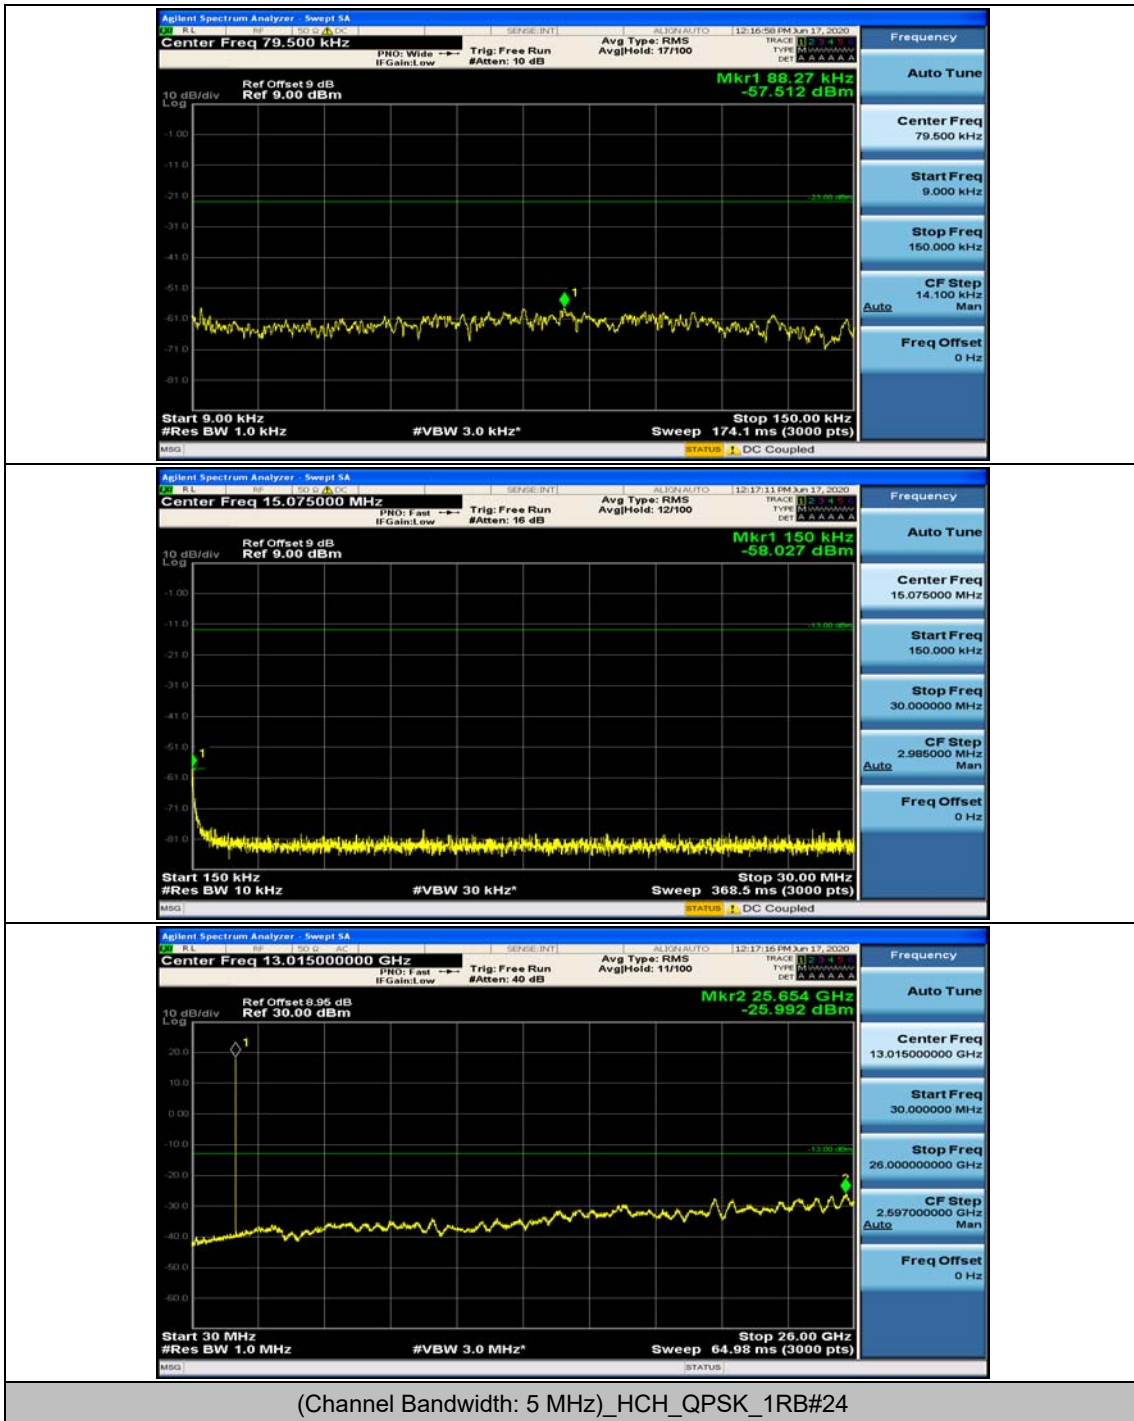

(Channel Bandwidth: 3 MHz)_MCH_16QAM_1RB#0

(Channel Bandwidth: 3 MHz)_MCH_16QAM_1RB#7

Channel Bandwidth: 5 MHz

(Channel Bandwidth: 5 MHz)_MCH_QPSK_1RB#0

(Channel Bandwidth: 5 MHz)_MCH_QPSK_1RB#12

(Channel Bandwidth: 5 MHz)_HCH_QPSK_1RB#0

(Channel Bandwidth: 5 MHz)_HCH_QPSK_1RB#12

(Channel Bandwidth: 5 MHz)_LCH_16QAM_1RB#0

(Channel Bandwidth: 5 MHz)_LCH_16QAM_1RB#12

(Channel Bandwidth: 5 MHz)_MCH_16QAM_1RB#0

(Channel Bandwidth: 5 MHz)_MCH_16QAM_1RB#12