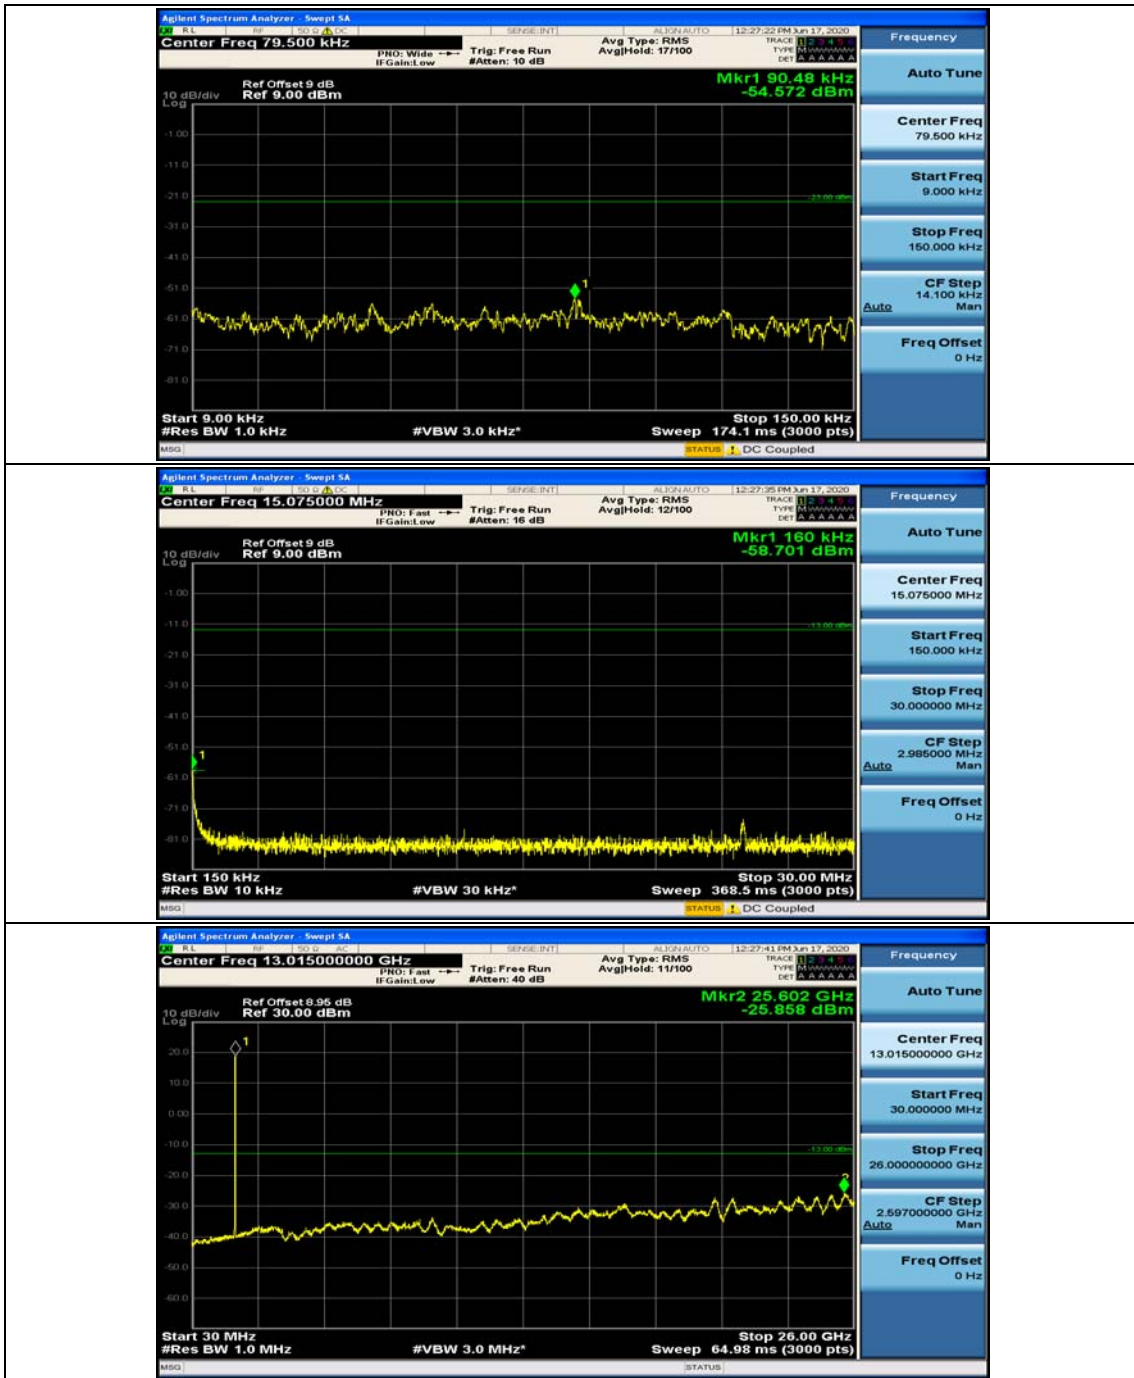

(Channel Bandwidth: 3 MHz)_MCH_16QAM_1RB#0

(Channel Bandwidth: 3 MHz)_MCH_16QAM_1RB#7

Channel Bandwidth: 5 MHz

(Channel Bandwidth: 5 MHz)_MCH_QPSK_1RB#0

(Channel Bandwidth: 5 MHz)_MCH_QPSK_1RB#12

(Channel Bandwidth: 5 MHz)_HCH_QPSK_1RB#0

(Channel Bandwidth: 5 MHz)_HCH_QPSK_1RB#12

(Channel Bandwidth: 5 MHz)_LCH_16QAM_1RB#0

(Channel Bandwidth: 5 MHz)_LCH_16QAM_1RB#12

(Channel Bandwidth: 5 MHz)_MCH_16QAM_1RB#0

(Channel Bandwidth: 5 MHz)_MCH_16QAM_1RB#12

Channel Bandwidth: 10 MHz

Channel Bandwidth: 15 MHz

(Channel Bandwidth:15 MHz)_MCH_QPSK_1RB#0

(Channel Bandwidth:15 MHz)_MCH_QPSK_1RB#37