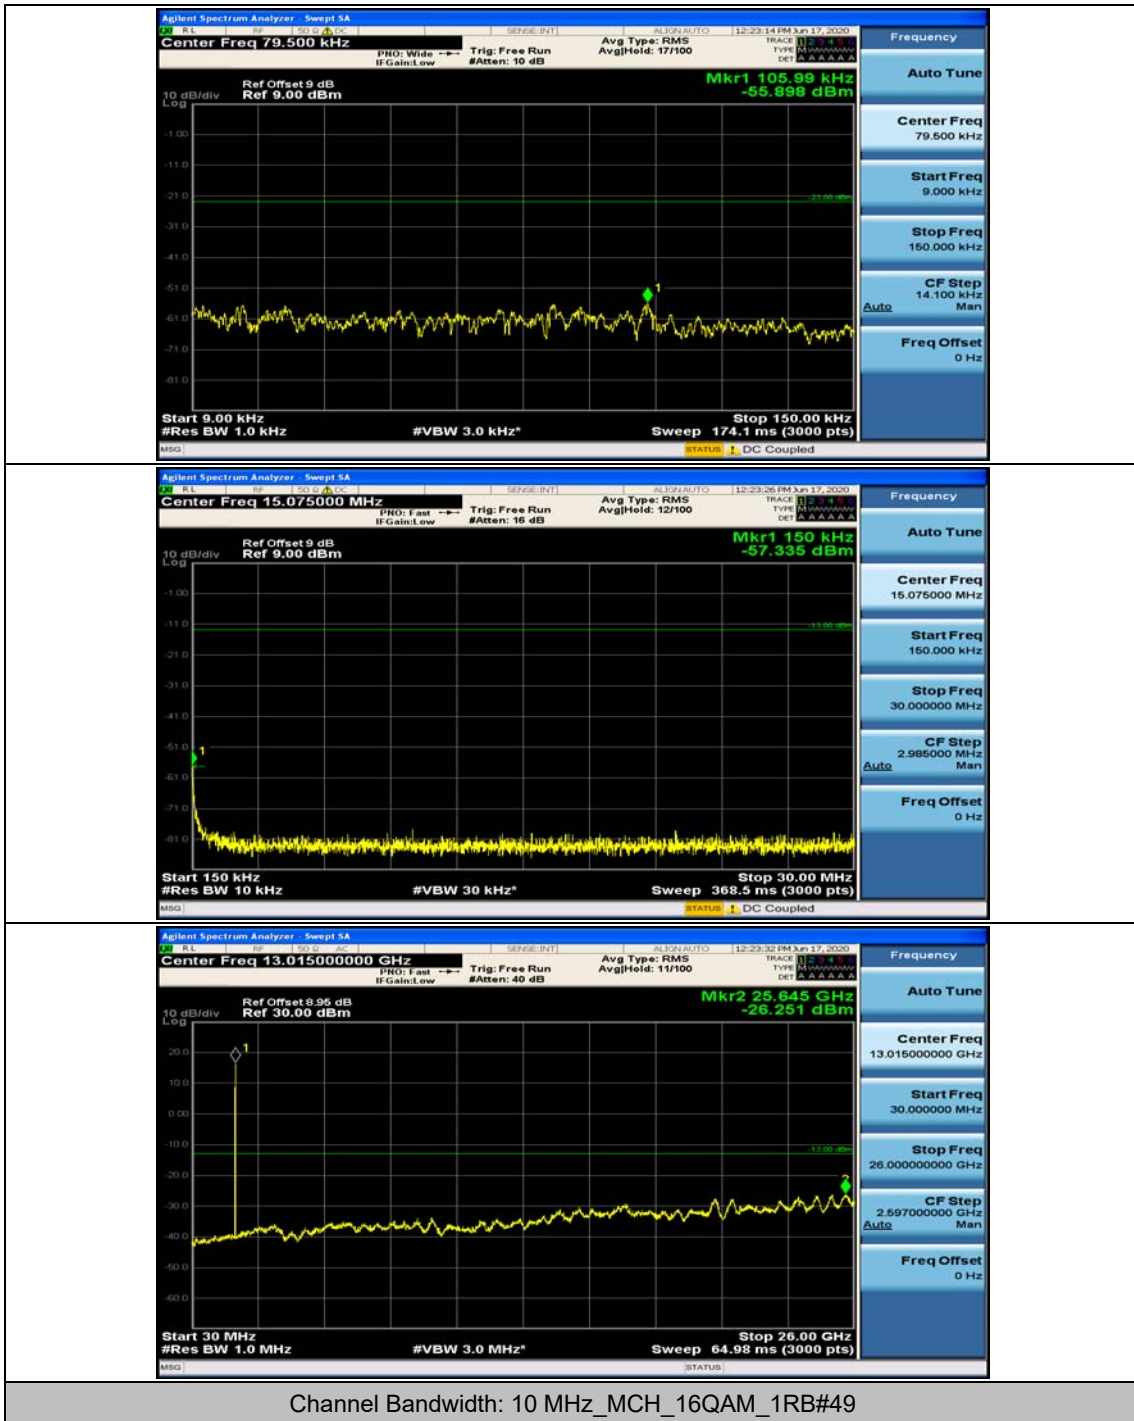

(Channel Bandwidth: 3 MHz)_MCH_16QAM_1RB#0

(Channel Bandwidth: 3 MHz)_MCH_16QAM_1RB#7

Channel Bandwidth: 5 MHz

(Channel Bandwidth: 5 MHz)_MCH_QPSK_1RB#0

(Channel Bandwidth: 5 MHz)_MCH_QPSK_1RB#12

(Channel Bandwidth: 5 MHz)_HCH_QPSK_1RB#0

(Channel Bandwidth: 5 MHz)_HCH_QPSK_1RB#12

(Channel Bandwidth: 5 MHz)_LCH_16QAM_1RB#0

(Channel Bandwidth: 5 MHz)_LCH_16QAM_1RB#12

(Channel Bandwidth: 5 MHz)_MCH_16QAM_1RB#0

(Channel Bandwidth: 5 MHz)_MCH_16QAM_1RB#12

Channel Bandwidth: 10 MHz

Channel Bandwidth: 15 MHz

(Channel Bandwidth:15 MHz)_MCH_QPSK_1RB#0

(Channel Bandwidth:15 MHz)_MCH_QPSK_1RB#37