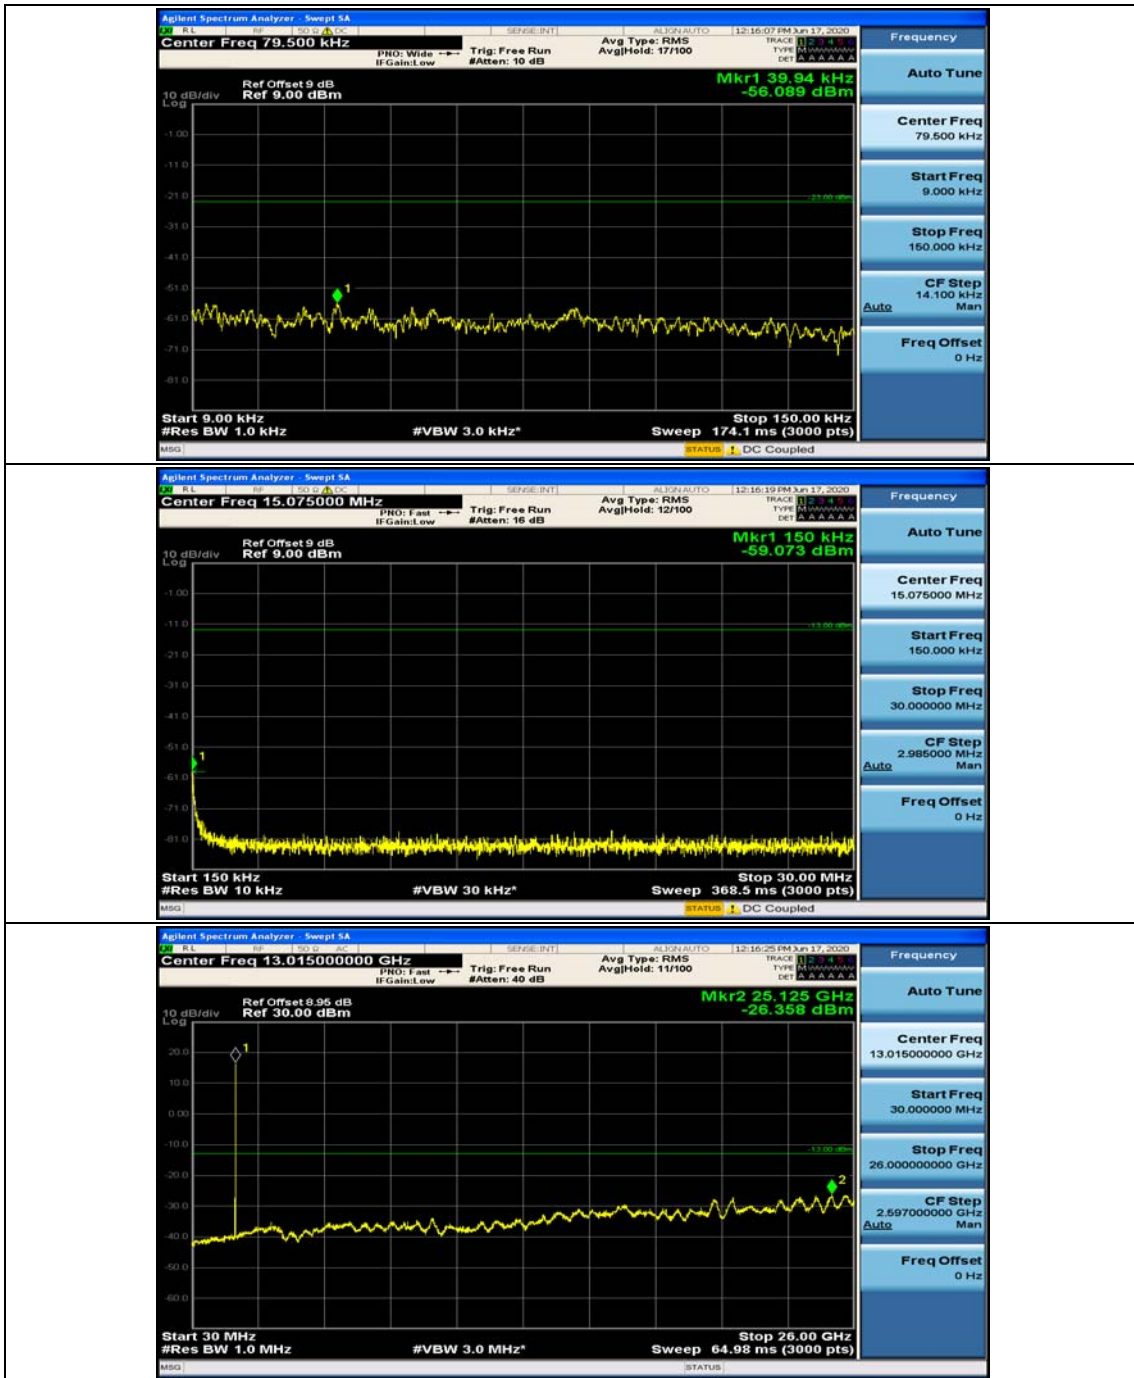

(Channel Bandwidth: 3 MHz)_MCH_16QAM_1RB#0

(Channel Bandwidth: 3 MHz)_MCH_16QAM_1RB#7

Channel Bandwidth: 5 MHz

(Channel Bandwidth: 5 MHz)_MCH_QPSK_1RB#0

(Channel Bandwidth: 5 MHz)_MCH_QPSK_1RB#12

(Channel Bandwidth: 5 MHz)_HCH_QPSK_1RB#0

(Channel Bandwidth: 5 MHz)_HCH_QPSK_1RB#12

(Channel Bandwidth: 5 MHz)_LCH_16QAM_1RB#0

(Channel Bandwidth: 5 MHz)_LCH_16QAM_1RB#12

(Channel Bandwidth: 5 MHz)_MCH_16QAM_1RB#0

(Channel Bandwidth: 5 MHz)_MCH_16QAM_1RB#12

Channel Bandwidth: 10 MHz

Channel Bandwidth: 15 MHz

(Channel Bandwidth:15 MHz)_MCH_QPSK_1RB#0

(Channel Bandwidth:15 MHz)_MCH_QPSK_1RB#37