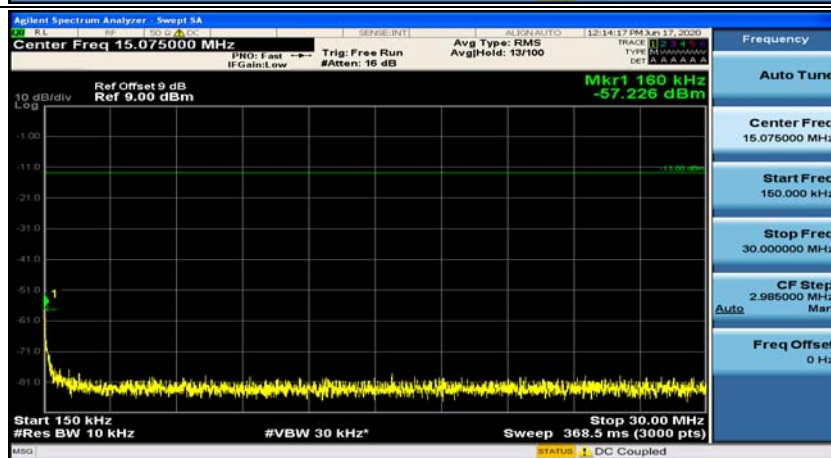

(Channel Bandwidth: 3 MHz)_MCH_16QAM_1RB#0

(Channel Bandwidth: 3 MHz)_MCH_16QAM_1RB#7

Channel Bandwidth: 5 MHz

(Channel Bandwidth: 5 MHz)_MCH_QPSK_1RB#0

(Channel Bandwidth: 5 MHz)_MCH_QPSK_1RB#12

(Channel Bandwidth: 5 MHz)_HCH_QPSK_1RB#0

(Channel Bandwidth: 5 MHz)_HCH_QPSK_1RB#12

(Channel Bandwidth: 5 MHz)_LCH_16QAM_1RB#0

(Channel Bandwidth: 5 MHz)_LCH_16QAM_1RB#12

(Channel Bandwidth: 5 MHz)_MCH_16QAM_1RB#0

(Channel Bandwidth: 5 MHz)_MCH_16QAM_1RB#12