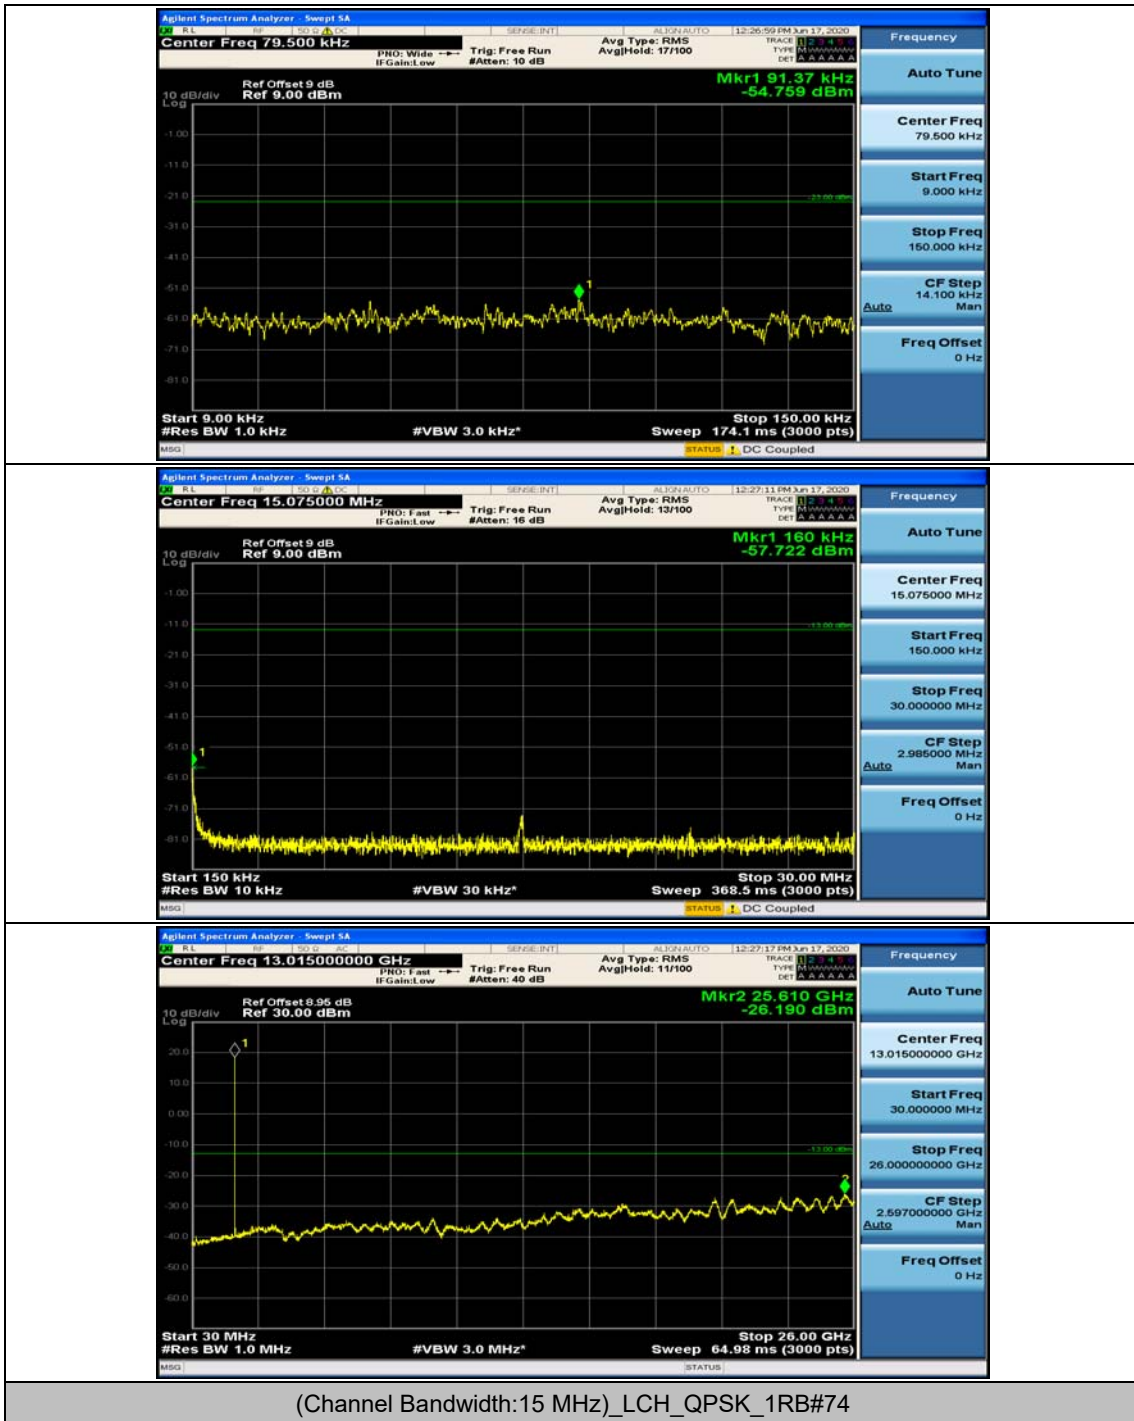

(Channel Bandwidth: 3 MHz)_MCH_16QAM_1RB#0

(Channel Bandwidth: 3 MHz)_MCH_16QAM_1RB#7

Channel Bandwidth: 5 MHz

(Channel Bandwidth: 5 MHz)_MCH_QPSK_1RB#0

(Channel Bandwidth: 5 MHz)_MCH_QPSK_1RB#12

(Channel Bandwidth: 5 MHz)_HCH_QPSK_1RB#0

(Channel Bandwidth: 5 MHz)_HCH_QPSK_1RB#12

(Channel Bandwidth: 5 MHz)_LCH_16QAM_1RB#0

(Channel Bandwidth: 5 MHz)_LCH_16QAM_1RB#12

(Channel Bandwidth: 5 MHz)_MCH_16QAM_1RB#0

(Channel Bandwidth: 5 MHz)_MCH_16QAM_1RB#12

Channel Bandwidth: 10 MHz

Channel Bandwidth: 15 MHz

(Channel Bandwidth:15 MHz)_MCH_QPSK_1RB#0

(Channel Bandwidth:15 MHz)_MCH_QPSK_1RB#37