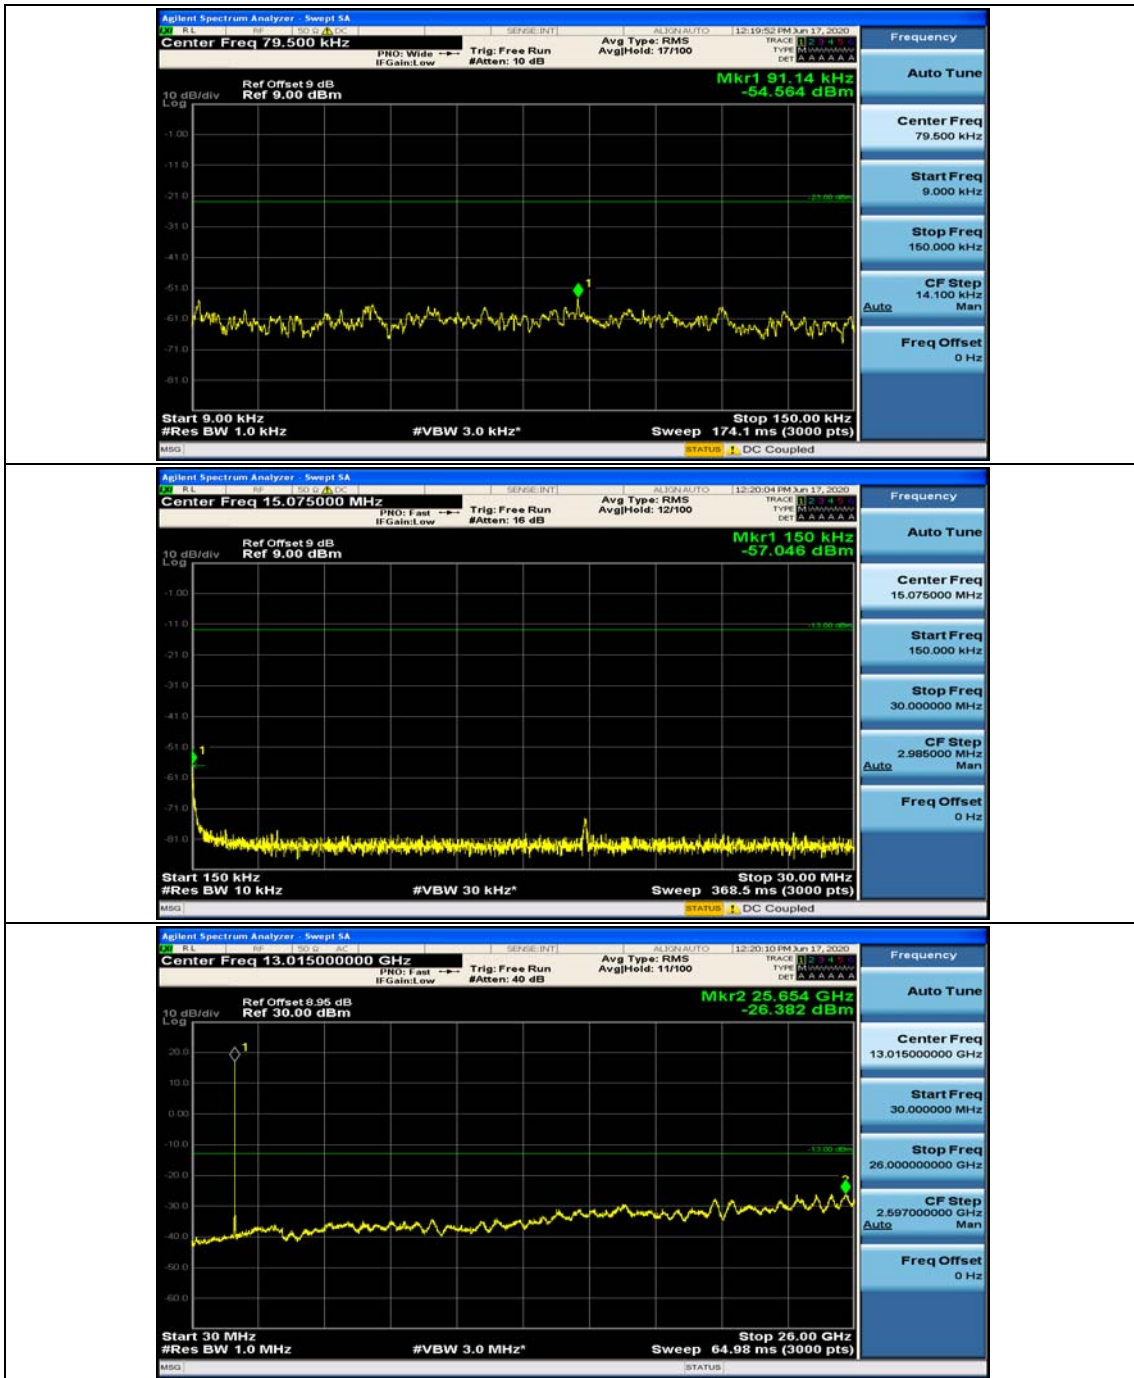

(Channel Bandwidth: 3 MHz)_MCH_16QAM_1RB#0

(Channel Bandwidth: 3 MHz)_MCH_16QAM_1RB#7

Channel Bandwidth: 5 MHz

(Channel Bandwidth: 5 MHz)_MCH_QPSK_1RB#0

(Channel Bandwidth: 5 MHz)_MCH_QPSK_1RB#12

(Channel Bandwidth: 5 MHz)_HCH_QPSK_1RB#0

(Channel Bandwidth: 5 MHz)_HCH_QPSK_1RB#12

(Channel Bandwidth: 5 MHz)_LCH_16QAM_1RB#0

(Channel Bandwidth: 5 MHz)_LCH_16QAM_1RB#12

(Channel Bandwidth: 5 MHz)_MCH_16QAM_1RB#0

(Channel Bandwidth: 5 MHz)_MCH_16QAM_1RB#12

Channel Bandwidth: 10 MHz

Channel Bandwidth: 15 MHz

(Channel Bandwidth:15 MHz)_MCH_QPSK_1RB#0

(Channel Bandwidth:15 MHz)_MCH_QPSK_1RB#37