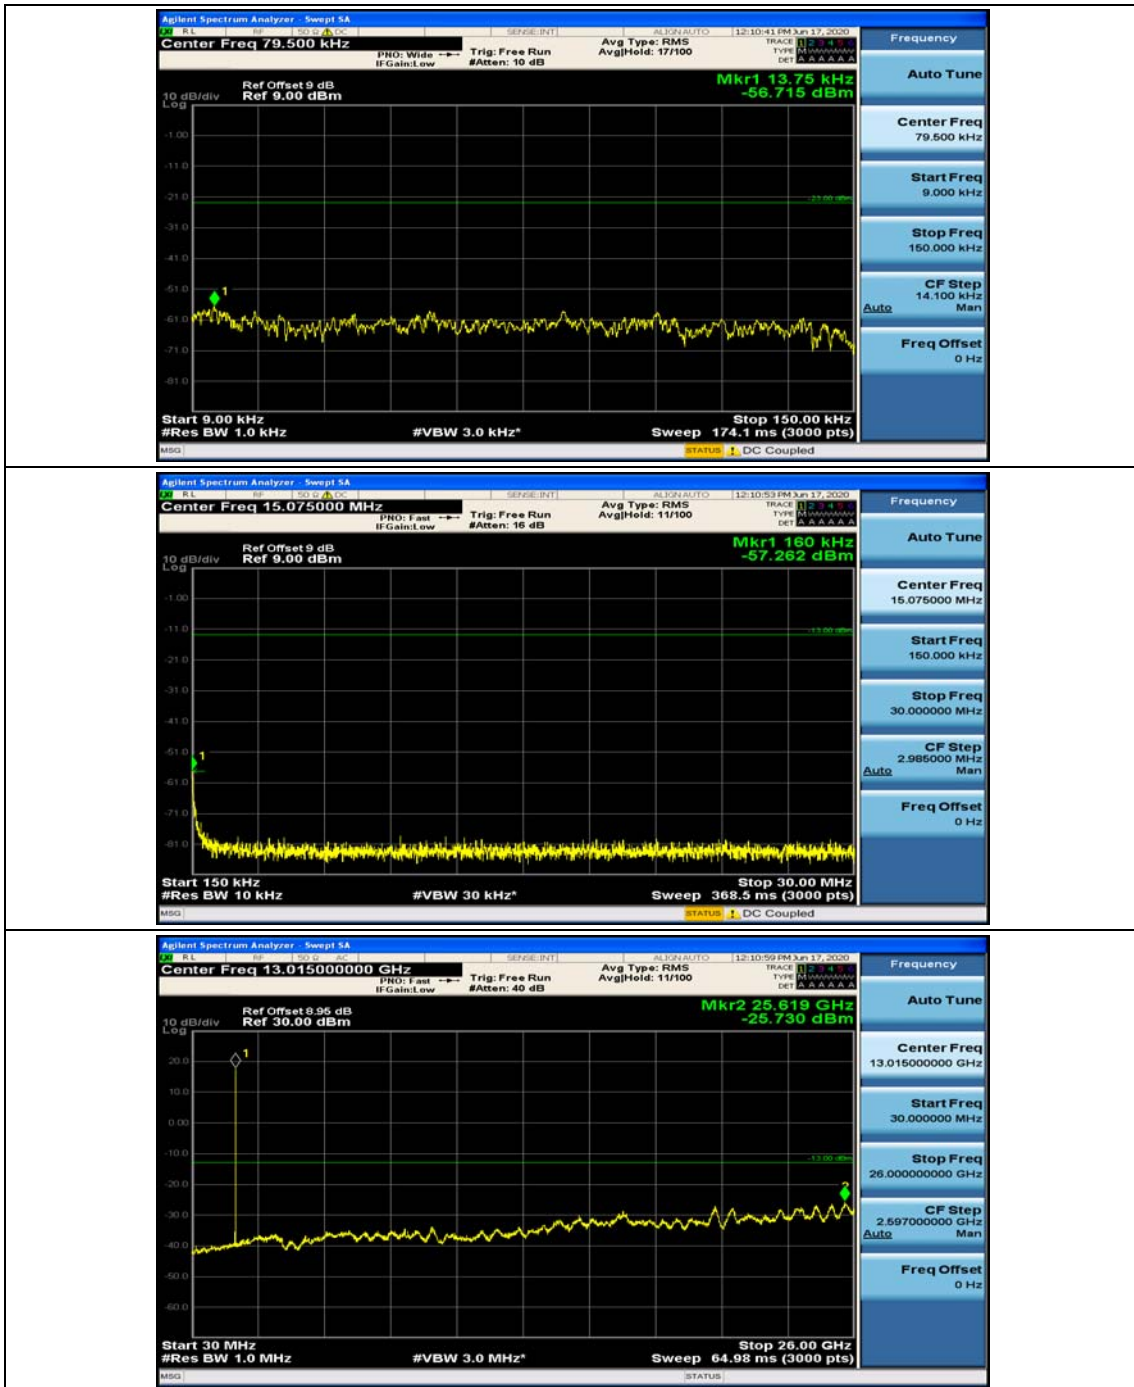

(Channel Bandwidth: 3 MHz)_MCH_16QAM_1RB#0

(Channel Bandwidth: 3 MHz)_MCH_16QAM_1RB#7

Channel Bandwidth: 5 MHz

(Channel Bandwidth: 5 MHz)_MCH_QPSK_1RB#0

(Channel Bandwidth: 5 MHz)_MCH_QPSK_1RB#12

(Channel Bandwidth: 5 MHz)_HCH_QPSK_1RB#0

(Channel Bandwidth: 5 MHz)_HCH_QPSK_1RB#12

(Channel Bandwidth: 5 MHz)_LCH_16QAM_1RB#0

(Channel Bandwidth: 5 MHz)_LCH_16QAM_1RB#12

(Channel Bandwidth: 5 MHz)_MCH_16QAM_1RB#0

(Channel Bandwidth: 5 MHz)_MCH_16QAM_1RB#12

Channel Bandwidth: 10 MHz

Channel Bandwidth: 15 MHz

(Channel Bandwidth:15 MHz)_MCH_QPSK_1RB#0

(Channel Bandwidth:15 MHz)_MCH_QPSK_1RB#37