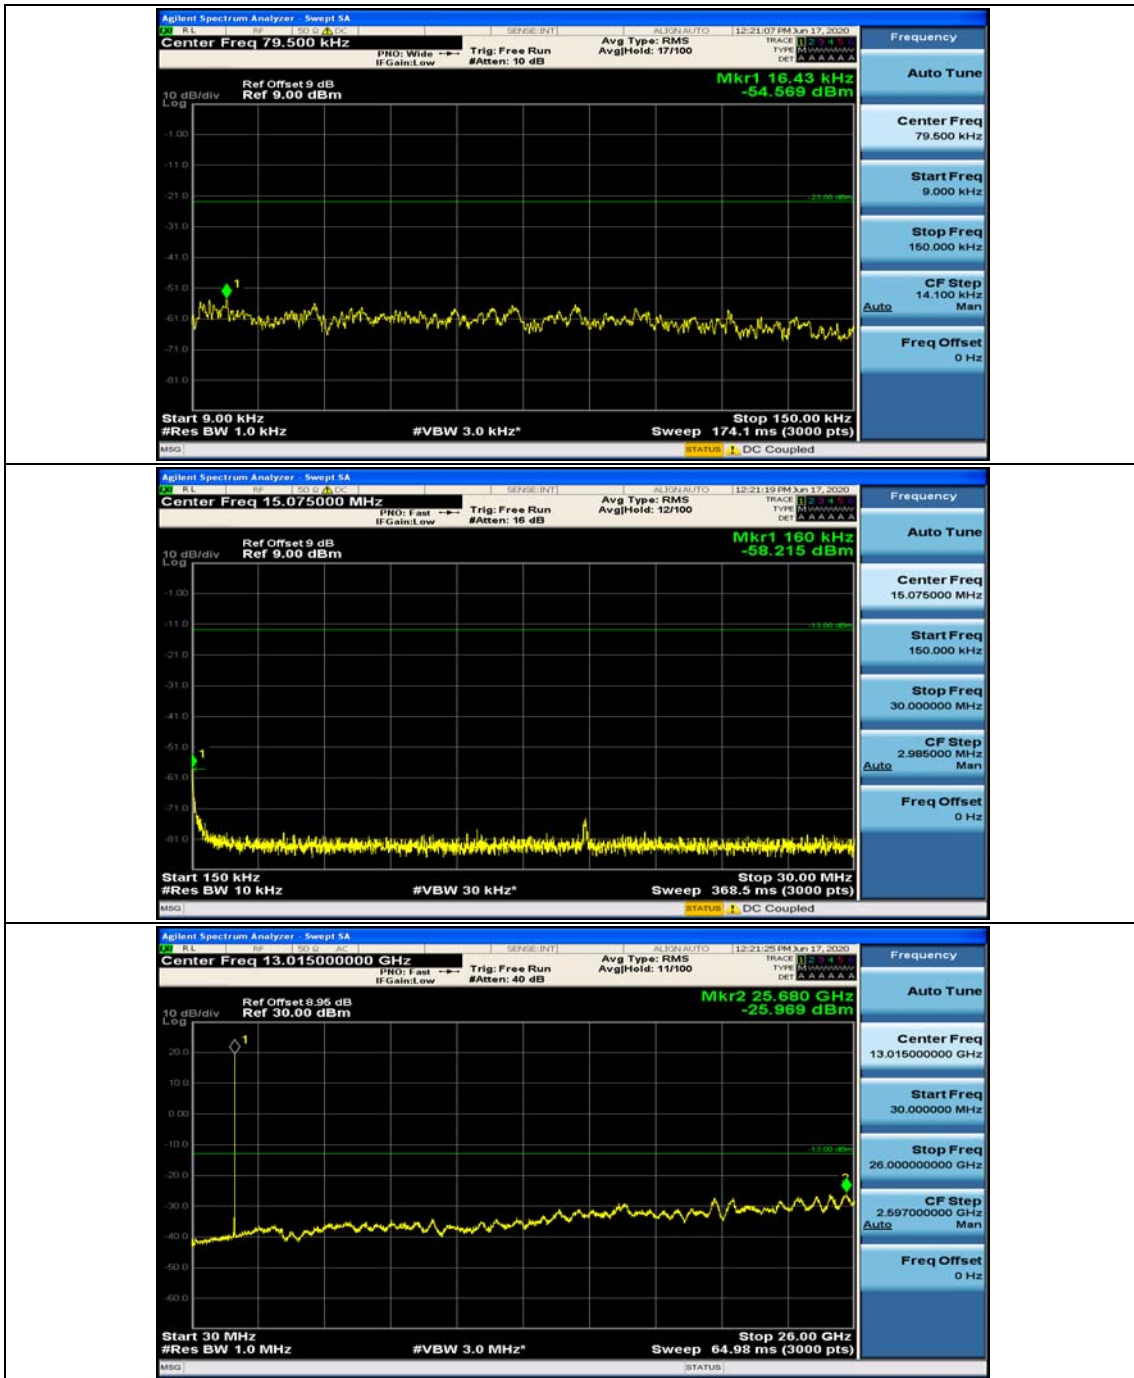

(Channel Bandwidth: 3 MHz)_MCH_16QAM_1RB#0

(Channel Bandwidth: 3 MHz)_MCH_16QAM_1RB#7

Channel Bandwidth: 5 MHz

(Channel Bandwidth: 5 MHz)_MCH_QPSK_1RB#0

(Channel Bandwidth: 5 MHz)_MCH_QPSK_1RB#12

(Channel Bandwidth: 5 MHz)_HCH_QPSK_1RB#0

(Channel Bandwidth: 5 MHz)_HCH_QPSK_1RB#12

(Channel Bandwidth: 5 MHz)_LCH_16QAM_1RB#0

(Channel Bandwidth: 5 MHz)_LCH_16QAM_1RB#12

(Channel Bandwidth: 5 MHz)_MCH_16QAM_1RB#0

(Channel Bandwidth: 5 MHz)_MCH_16QAM_1RB#12

Channel Bandwidth: 10 MHz

Channel Bandwidth: 15 MHz

(Channel Bandwidth:15 MHz)_MCH_QPSK_1RB#0

(Channel Bandwidth:15 MHz)_MCH_QPSK_1RB#37