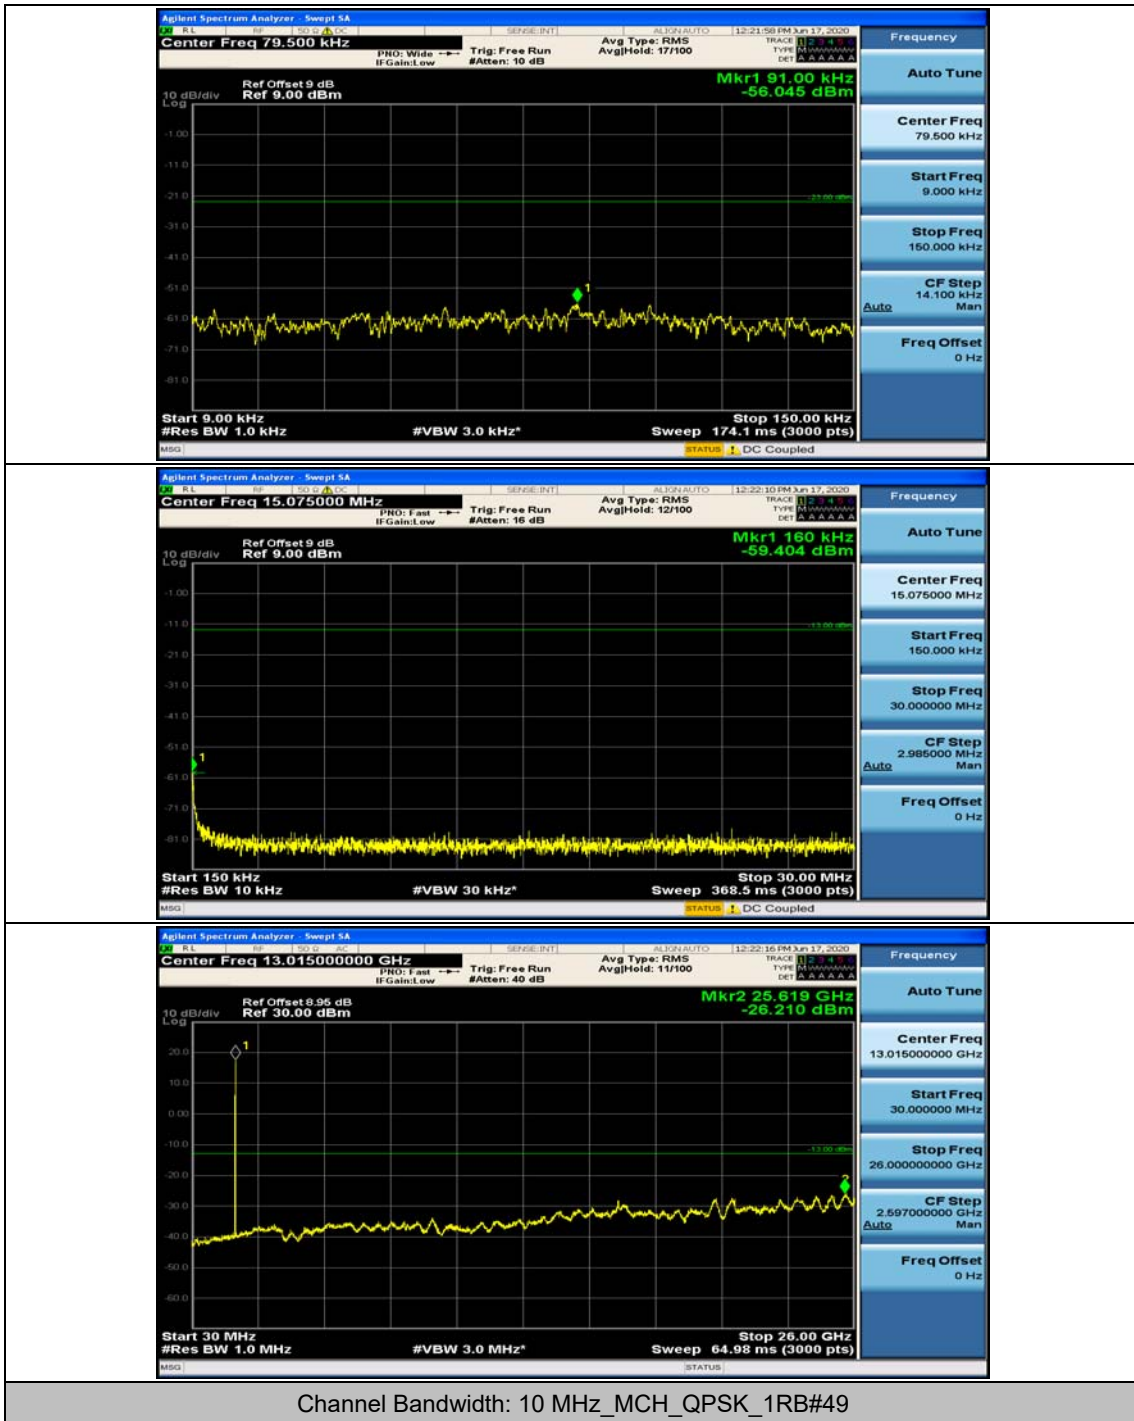

(Channel Bandwidth: 3 MHz)_MCH_16QAM_1RB#0

(Channel Bandwidth: 3 MHz)_MCH_16QAM_1RB#7

Channel Bandwidth: 5 MHz

(Channel Bandwidth: 5 MHz)_MCH_QPSK_1RB#0

(Channel Bandwidth: 5 MHz)_MCH_QPSK_1RB#12

(Channel Bandwidth: 5 MHz)_HCH_QPSK_1RB#0

(Channel Bandwidth: 5 MHz)_HCH_QPSK_1RB#12

(Channel Bandwidth: 5 MHz)_LCH_16QAM_1RB#0

(Channel Bandwidth: 5 MHz)_LCH_16QAM_1RB#12

(Channel Bandwidth: 5 MHz)_MCH_16QAM_1RB#0

(Channel Bandwidth: 5 MHz)_MCH_16QAM_1RB#12

Channel Bandwidth: 10 MHz

Channel Bandwidth: 15 MHz

(Channel Bandwidth:15 MHz)_MCH_QPSK_1RB#0

(Channel Bandwidth:15 MHz)_MCH_QPSK_1RB#37