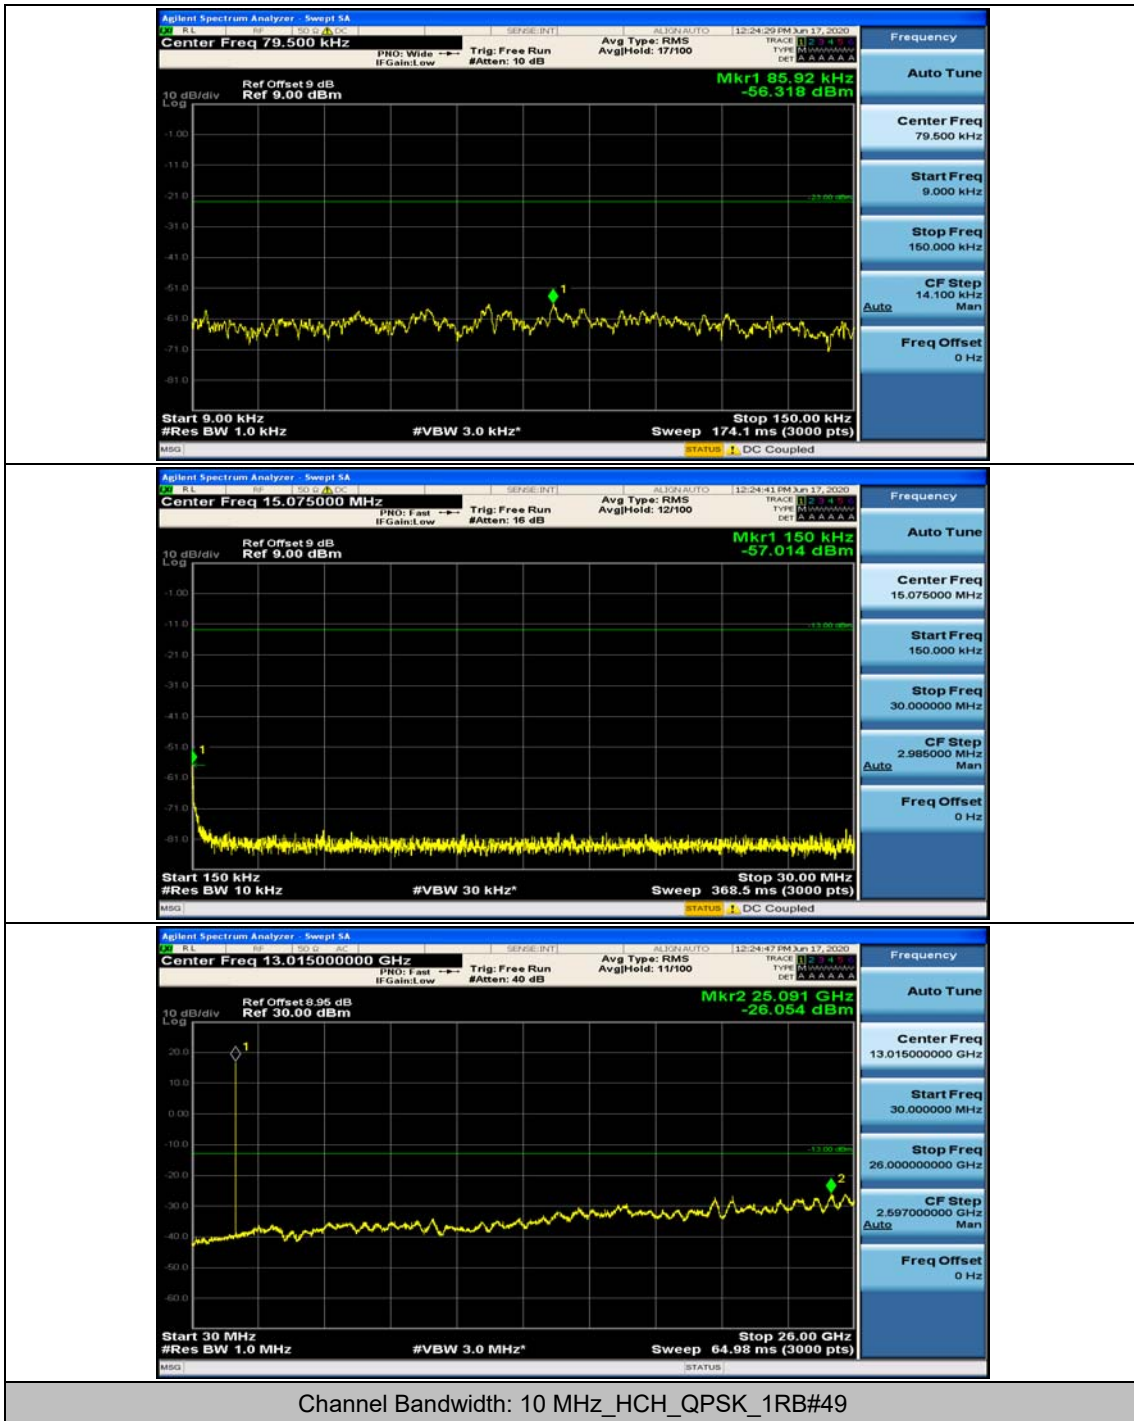

(Channel Bandwidth: 3 MHz)_MCH_16QAM_1RB#0

(Channel Bandwidth: 3 MHz)_MCH_16QAM_1RB#7

Channel Bandwidth: 5 MHz

(Channel Bandwidth: 5 MHz)_MCH_QPSK_1RB#0

(Channel Bandwidth: 5 MHz)_MCH_QPSK_1RB#12

(Channel Bandwidth: 5 MHz)_HCH_QPSK_1RB#0

(Channel Bandwidth: 5 MHz)_HCH_QPSK_1RB#12

(Channel Bandwidth: 5 MHz)_LCH_16QAM_1RB#0

(Channel Bandwidth: 5 MHz)_LCH_16QAM_1RB#12

(Channel Bandwidth: 5 MHz)_MCH_16QAM_1RB#0

(Channel Bandwidth: 5 MHz)_MCH_16QAM_1RB#12

Channel Bandwidth: 10 MHz

Channel Bandwidth: 15 MHz

(Channel Bandwidth:15 MHz)_MCH_QPSK_1RB#0

(Channel Bandwidth:15 MHz)_MCH_QPSK_1RB#37