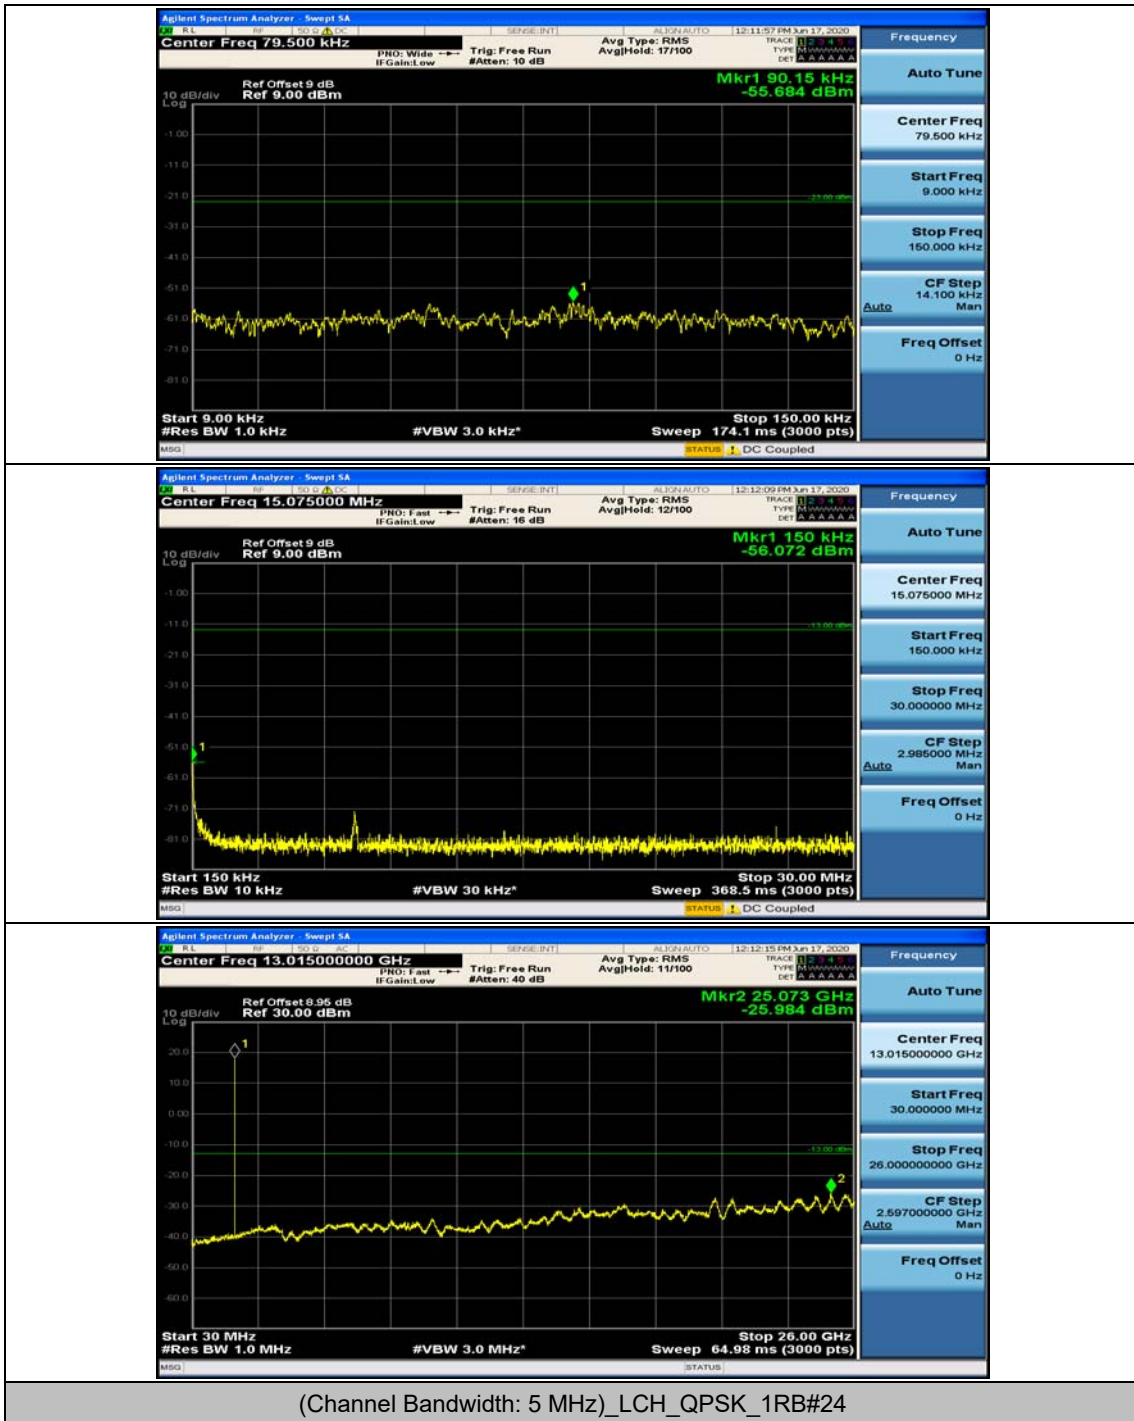

(Channel Bandwidth: 3 MHz)_MCH_16QAM_1RB#0

(Channel Bandwidth: 3 MHz)_MCH_16QAM_1RB#7

Channel Bandwidth: 5 MHz

(Channel Bandwidth: 5 MHz)_MCH_QPSK_1RB#0

(Channel Bandwidth: 5 MHz)_MCH_QPSK_1RB#12

(Channel Bandwidth: 5 MHz)_HCH_QPSK_1RB#0

(Channel Bandwidth: 5 MHz)_HCH_QPSK_1RB#12

(Channel Bandwidth: 5 MHz)_LCH_16QAM_1RB#0

(Channel Bandwidth: 5 MHz)_LCH_16QAM_1RB#12

(Channel Bandwidth: 5 MHz)_MCH_16QAM_1RB#0

(Channel Bandwidth: 5 MHz)_MCH_16QAM_1RB#12