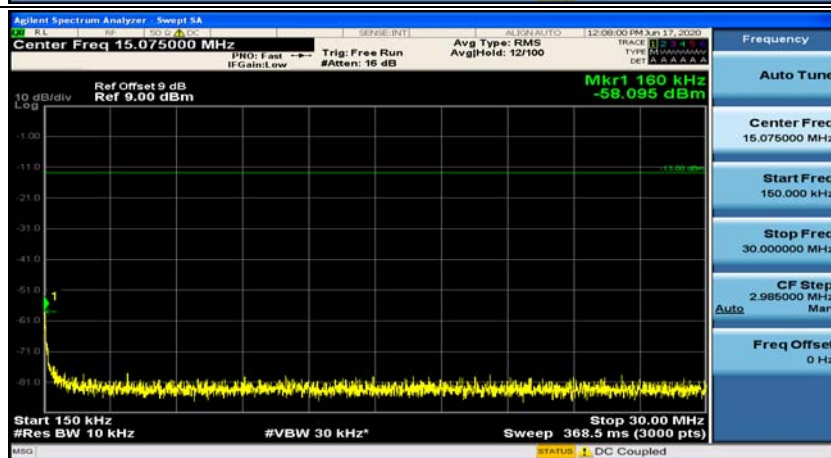

(Channel Bandwidth: 3 MHz)_MCH_16QAM_1RB#0

(Channel Bandwidth: 3 MHz)_MCH_16QAM_1RB#7

Channel Bandwidth: 5 MHz

(Channel Bandwidth: 5 MHz)_MCH_QPSK_1RB#0

(Channel Bandwidth: 5 MHz)_MCH_QPSK_1RB#12

(Channel Bandwidth: 5 MHz)_HCH_QPSK_1RB#0