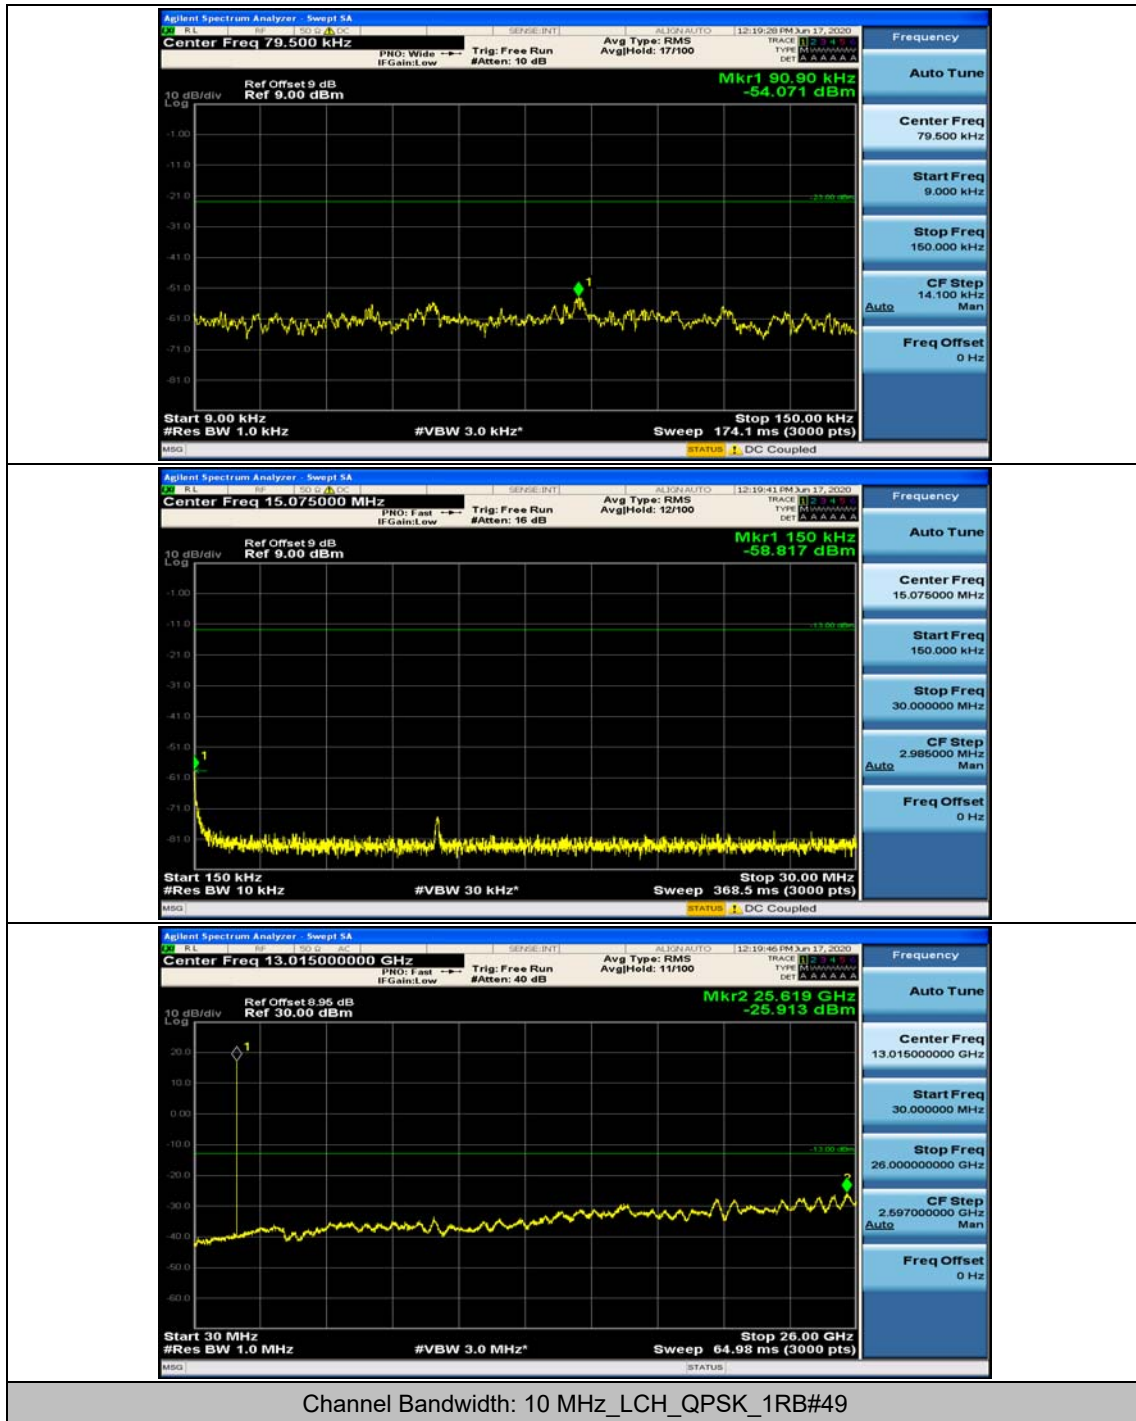

(Channel Bandwidth: 3 MHz)_MCH_16QAM_1RB#0

(Channel Bandwidth: 3 MHz)_MCH_16QAM_1RB#7

Channel Bandwidth: 5 MHz

(Channel Bandwidth: 5 MHz)_MCH_QPSK_1RB#0

(Channel Bandwidth: 5 MHz)_MCH_QPSK_1RB#12

(Channel Bandwidth: 5 MHz)_HCH_QPSK_1RB#0

(Channel Bandwidth: 5 MHz)_HCH_QPSK_1RB#12

(Channel Bandwidth: 5 MHz)_LCH_16QAM_1RB#0

(Channel Bandwidth: 5 MHz)_LCH_16QAM_1RB#12

(Channel Bandwidth: 5 MHz)_MCH_16QAM_1RB#0

(Channel Bandwidth: 5 MHz)_MCH_16QAM_1RB#12

Channel Bandwidth: 10 MHz

Channel Bandwidth: 15 MHz

(Channel Bandwidth:15 MHz)_MCH_QPSK_1RB#0

(Channel Bandwidth:15 MHz)_MCH_QPSK_1RB#37