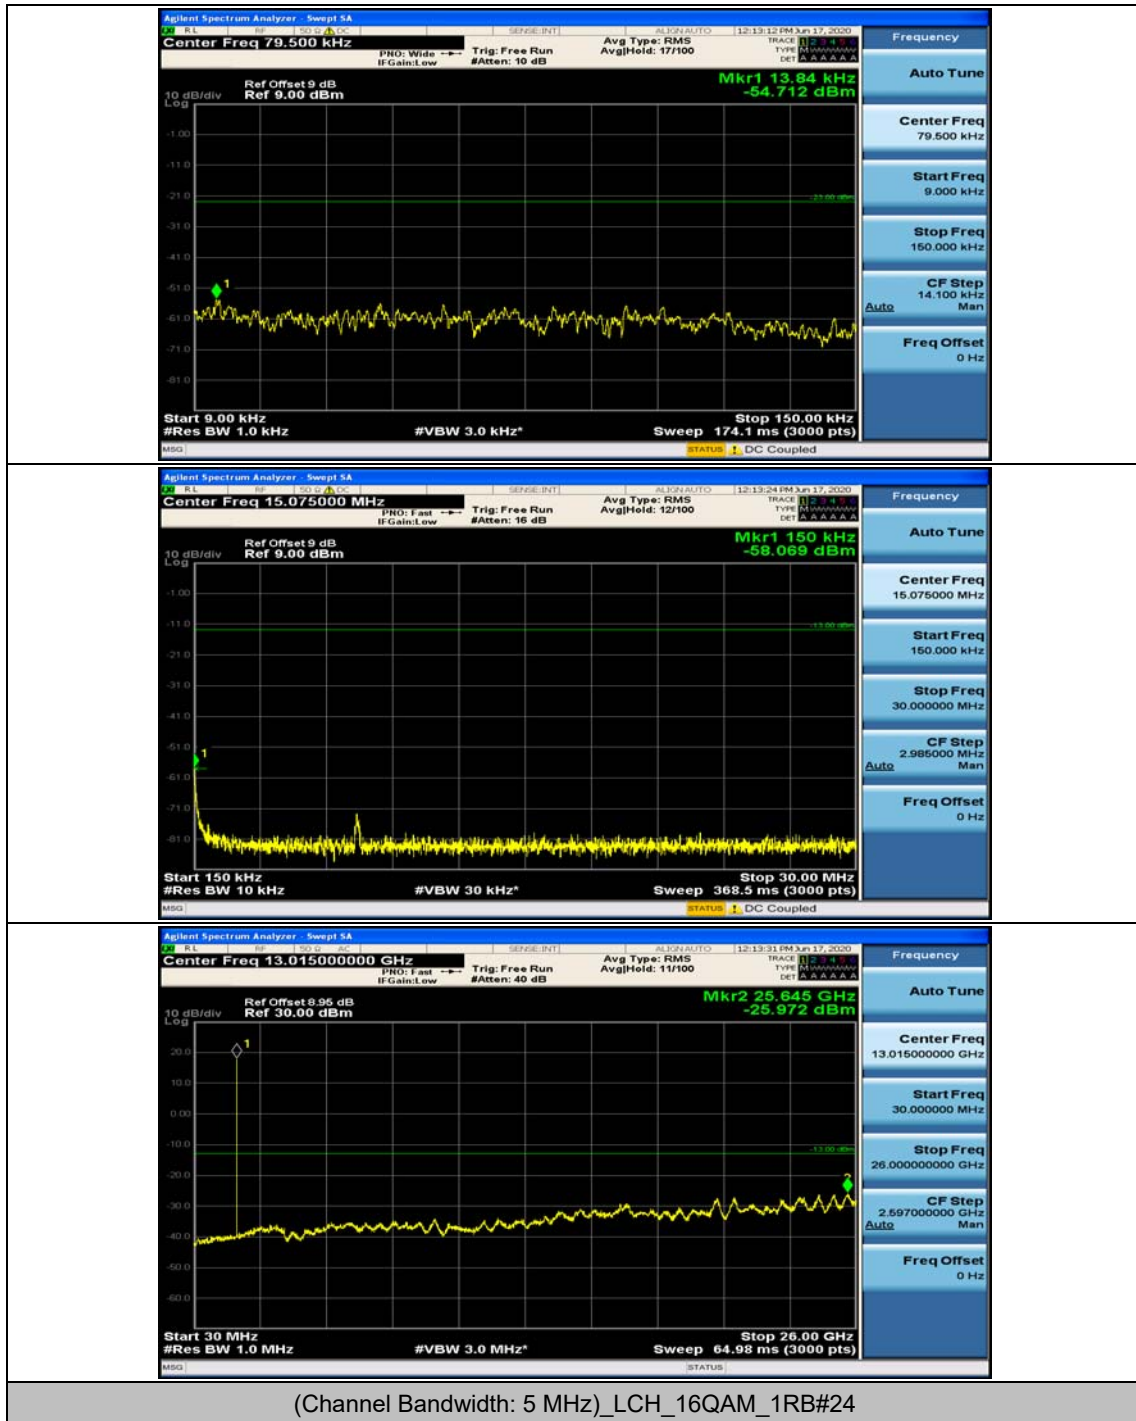

(Channel Bandwidth: 3 MHz)_MCH_16QAM_1RB#0

(Channel Bandwidth: 3 MHz)_MCH_16QAM_1RB#7

Channel Bandwidth: 5 MHz

(Channel Bandwidth: 5 MHz)_MCH_QPSK_1RB#0

(Channel Bandwidth: 5 MHz)_MCH_QPSK_1RB#12

(Channel Bandwidth: 5 MHz)_HCH_QPSK_1RB#0

(Channel Bandwidth: 5 MHz)_HCH_QPSK_1RB#12

(Channel Bandwidth: 5 MHz)_LCH_16QAM_1RB#0

(Channel Bandwidth: 5 MHz)_LCH_16QAM_1RB#12

(Channel Bandwidth: 5 MHz)_MCH_16QAM_1RB#0

(Channel Bandwidth: 5 MHz)_MCH_16QAM_1RB#12

Channel Bandwidth: 10 MHz

Channel Bandwidth: 15 MHz

(Channel Bandwidth:15 MHz)_MCH_QPSK_1RB#0

(Channel Bandwidth:15 MHz)_MCH_QPSK_1RB#37