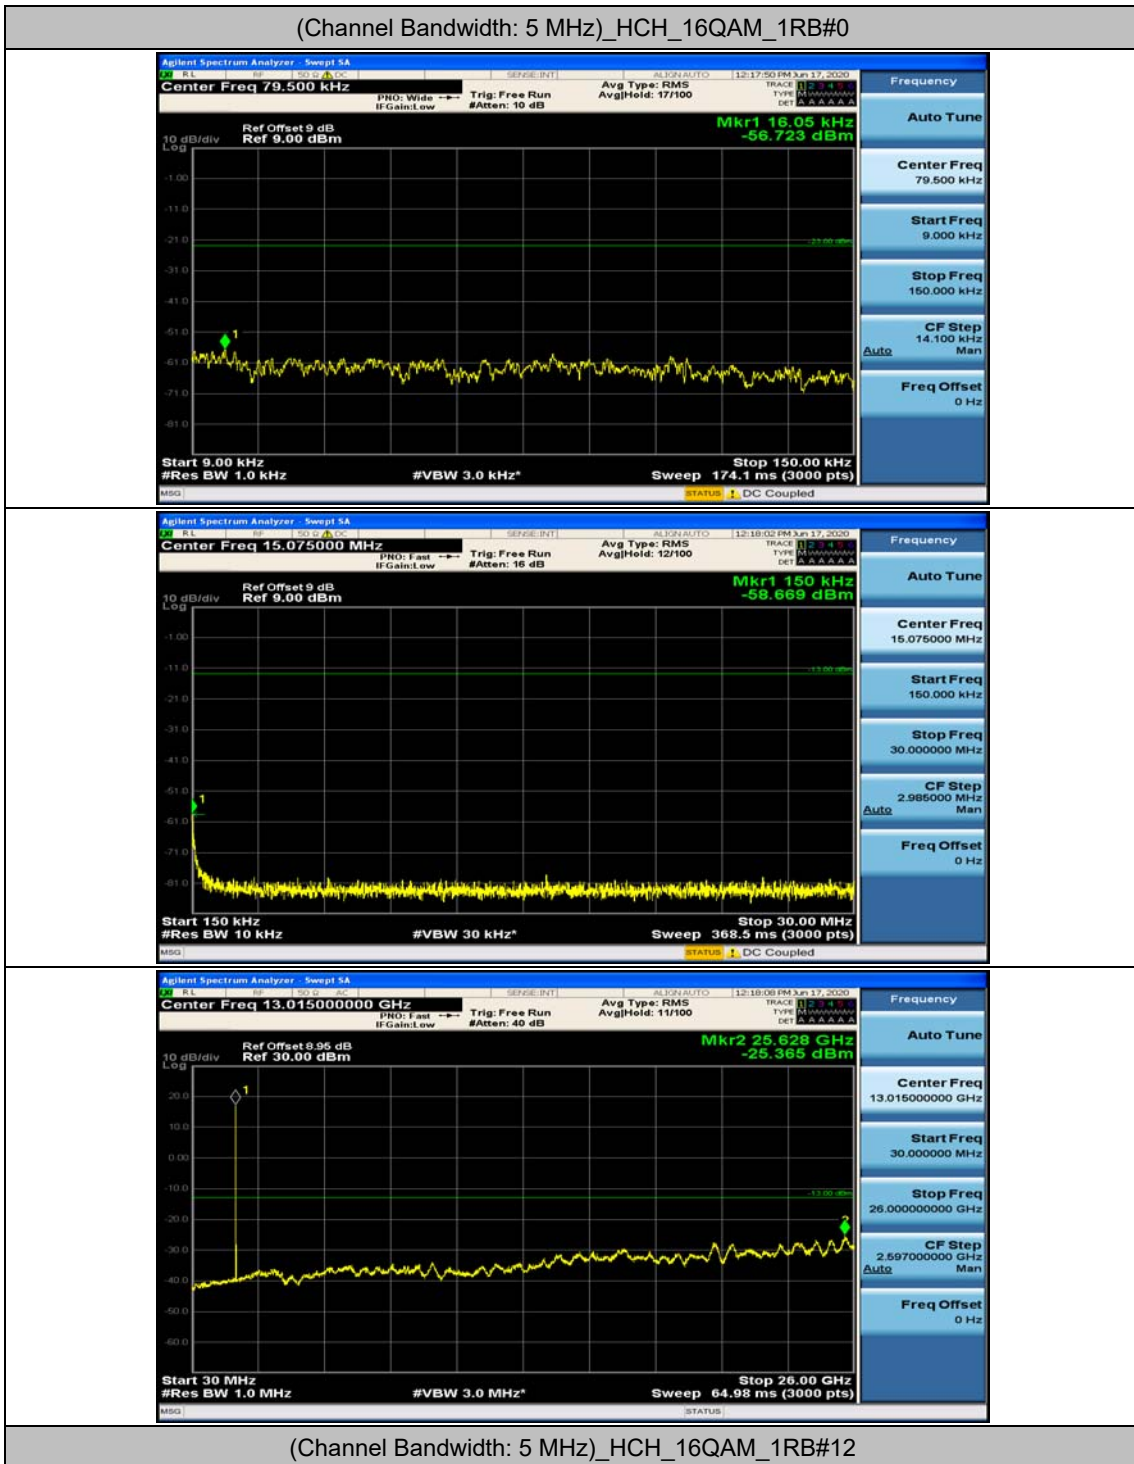

(Channel Bandwidth: 3 MHz)_MCH_16QAM_1RB#0

(Channel Bandwidth: 3 MHz)_MCH_16QAM_1RB#7

Channel Bandwidth: 5 MHz

(Channel Bandwidth: 5 MHz)_MCH_QPSK_1RB#0

(Channel Bandwidth: 5 MHz)_MCH_QPSK_1RB#12

(Channel Bandwidth: 5 MHz)_HCH_QPSK_1RB#0

(Channel Bandwidth: 5 MHz)_HCH_QPSK_1RB#12

(Channel Bandwidth: 5 MHz)_LCH_16QAM_1RB#0

(Channel Bandwidth: 5 MHz)_LCH_16QAM_1RB#12

(Channel Bandwidth: 5 MHz)_MCH_16QAM_1RB#0

(Channel Bandwidth: 5 MHz)_MCH_16QAM_1RB#12

Channel Bandwidth: 10 MHz

Channel Bandwidth: 15 MHz

(Channel Bandwidth:15 MHz)_MCH_QPSK_1RB#0

(Channel Bandwidth:15 MHz)_MCH_QPSK_1RB#37