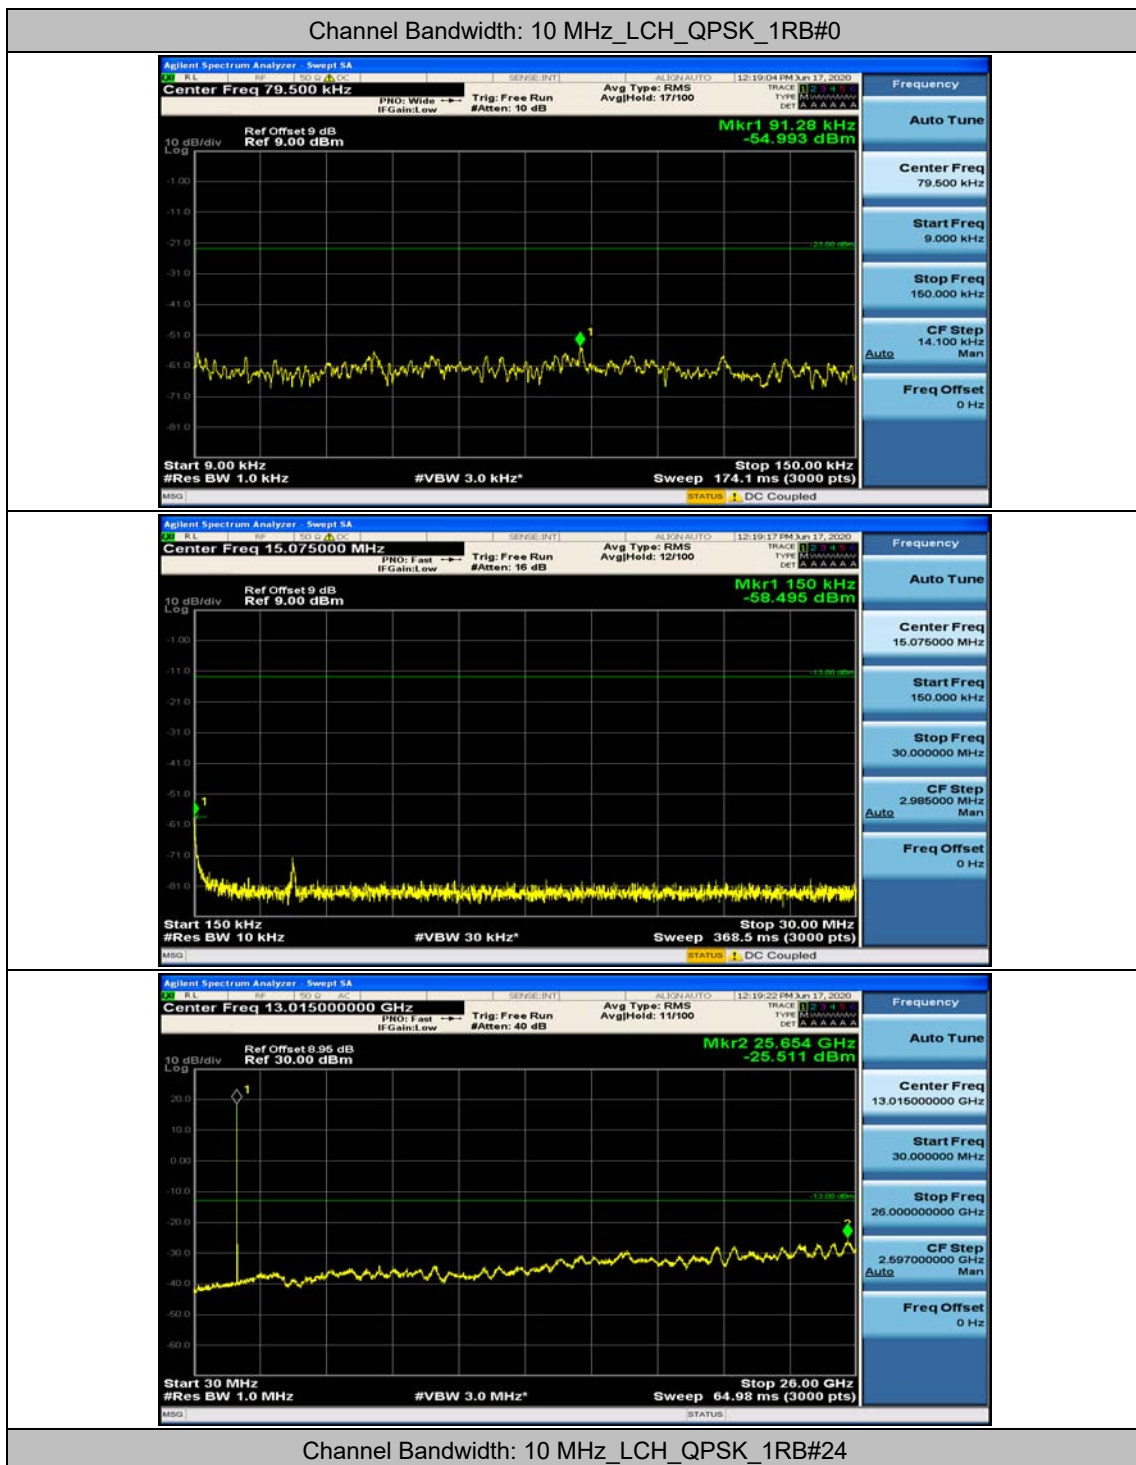

(Channel Bandwidth: 3 MHz)_MCH_16QAM_1RB#0

(Channel Bandwidth: 3 MHz)_MCH_16QAM_1RB#7

Channel Bandwidth: 5 MHz

(Channel Bandwidth: 5 MHz)_MCH_QPSK_1RB#0

(Channel Bandwidth: 5 MHz)_MCH_QPSK_1RB#12

(Channel Bandwidth: 5 MHz)_HCH_QPSK_1RB#0

(Channel Bandwidth: 5 MHz)_HCH_QPSK_1RB#12

(Channel Bandwidth: 5 MHz)_LCH_16QAM_1RB#0

(Channel Bandwidth: 5 MHz)_LCH_16QAM_1RB#12

(Channel Bandwidth: 5 MHz)_MCH_16QAM_1RB#0

(Channel Bandwidth: 5 MHz)_MCH_16QAM_1RB#12

Channel Bandwidth: 10 MHz

Channel Bandwidth: 15 MHz

(Channel Bandwidth:15 MHz)_MCH_QPSK_1RB#0

(Channel Bandwidth:15 MHz)_MCH_QPSK_1RB#37