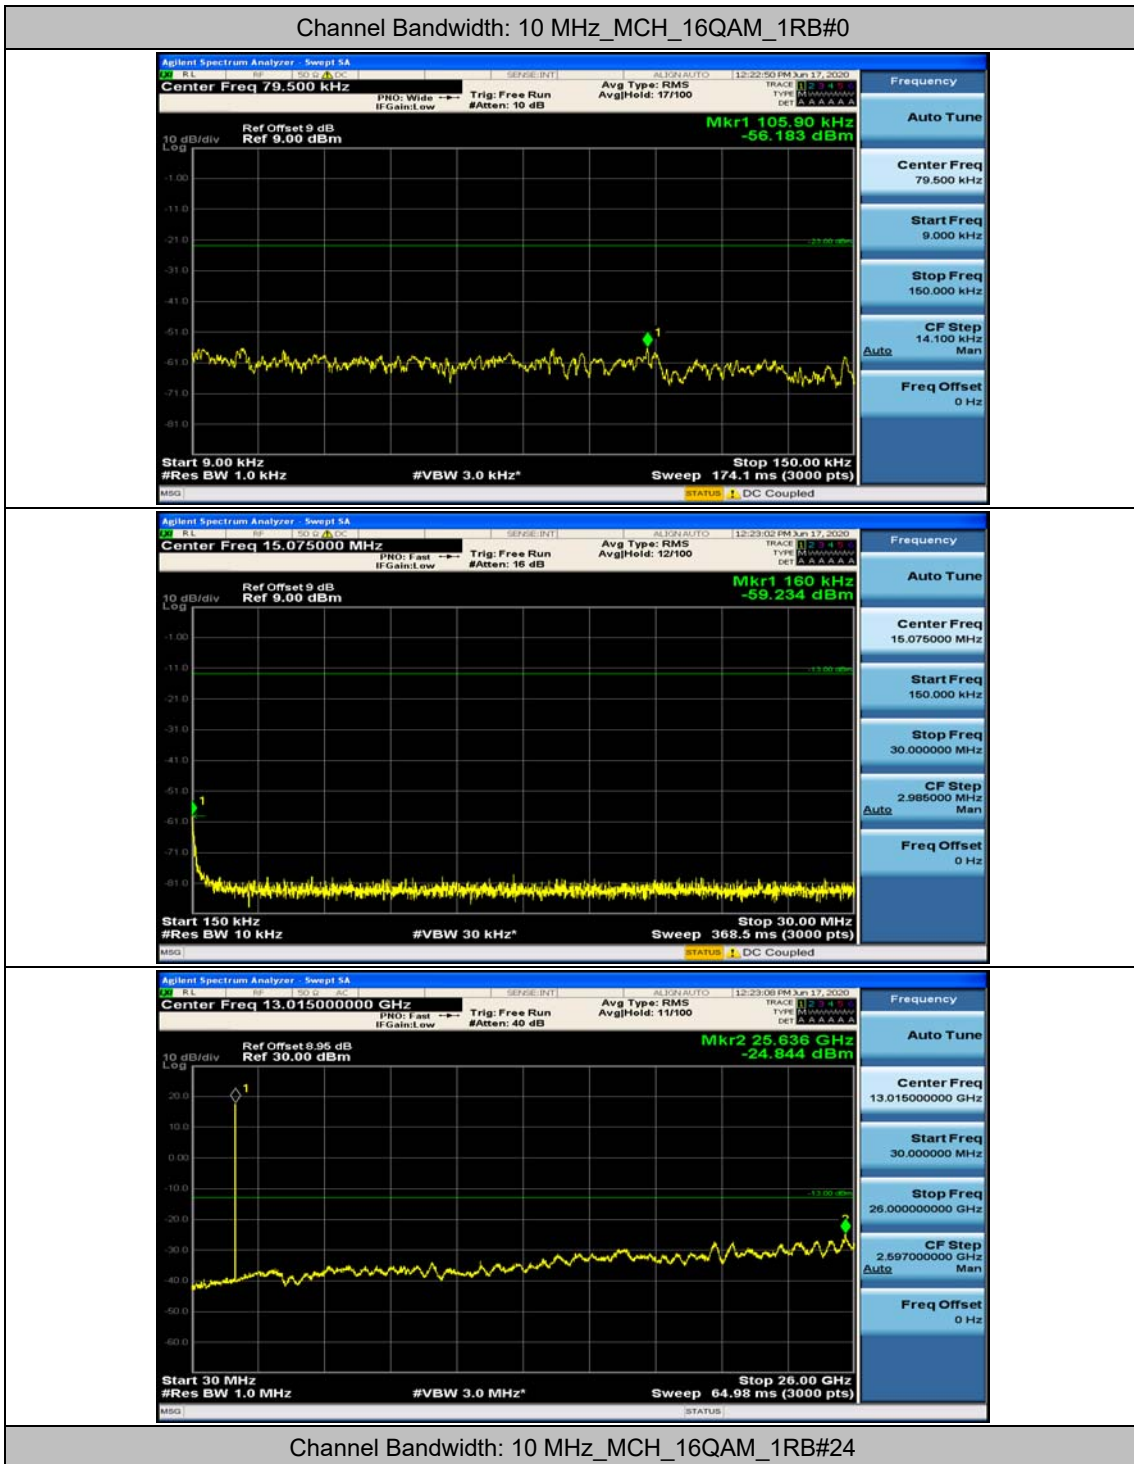

(Channel Bandwidth: 3 MHz)_MCH_16QAM_1RB#0

(Channel Bandwidth: 3 MHz)_MCH_16QAM_1RB#7

Channel Bandwidth: 5 MHz

(Channel Bandwidth: 5 MHz)_MCH_QPSK_1RB#0

(Channel Bandwidth: 5 MHz)_MCH_QPSK_1RB#12

(Channel Bandwidth: 5 MHz)_HCH_QPSK_1RB#0

(Channel Bandwidth: 5 MHz)_HCH_QPSK_1RB#12

(Channel Bandwidth: 5 MHz)_LCH_16QAM_1RB#0

(Channel Bandwidth: 5 MHz)_LCH_16QAM_1RB#12

(Channel Bandwidth: 5 MHz)_MCH_16QAM_1RB#0

(Channel Bandwidth: 5 MHz)_MCH_16QAM_1RB#12

Channel Bandwidth: 10 MHz

Channel Bandwidth: 15 MHz

(Channel Bandwidth:15 MHz)_MCH_QPSK_1RB#0

(Channel Bandwidth:15 MHz)_MCH_QPSK_1RB#37