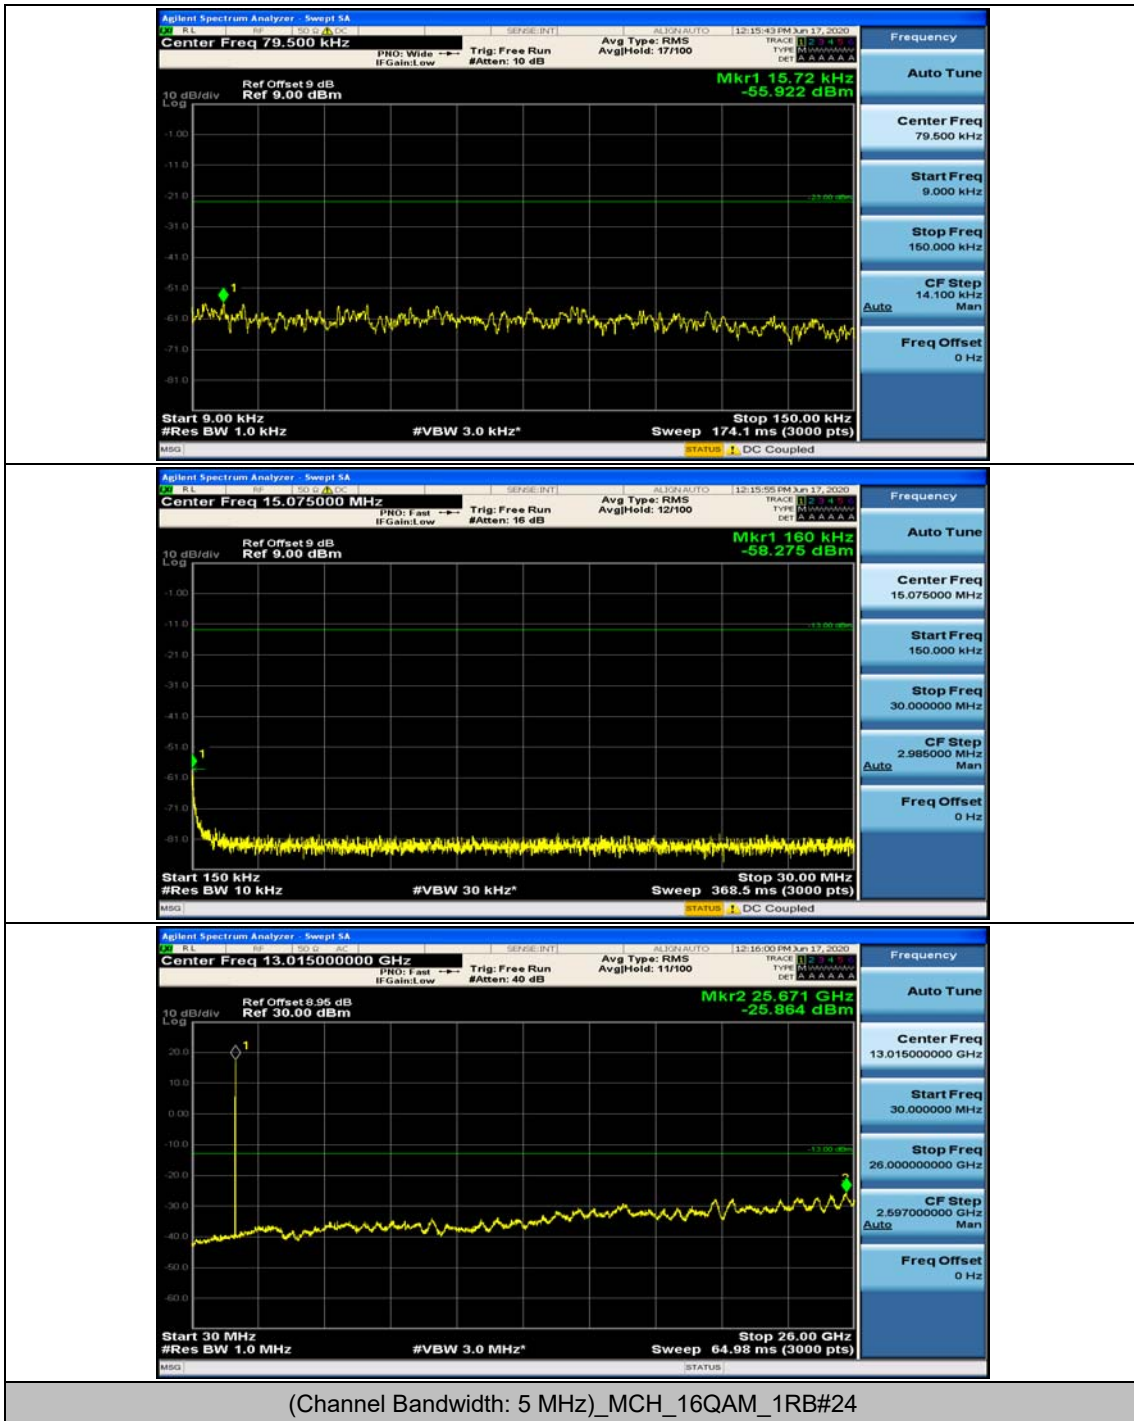

(Channel Bandwidth: 3 MHz)_MCH_16QAM_1RB#0

(Channel Bandwidth: 3 MHz)_MCH_16QAM_1RB#7

Channel Bandwidth: 5 MHz

(Channel Bandwidth: 5 MHz)_MCH_QPSK_1RB#0

(Channel Bandwidth: 5 MHz)_MCH_QPSK_1RB#12

(Channel Bandwidth: 5 MHz)_HCH_QPSK_1RB#0

(Channel Bandwidth: 5 MHz)_HCH_QPSK_1RB#12

(Channel Bandwidth: 5 MHz)_LCH_16QAM_1RB#0

(Channel Bandwidth: 5 MHz)_LCH_16QAM_1RB#12

(Channel Bandwidth: 5 MHz)_MCH_16QAM_1RB#0

(Channel Bandwidth: 5 MHz)_MCH_16QAM_1RB#12

Channel Bandwidth: 10 MHz

Channel Bandwidth: 15 MHz

(Channel Bandwidth:15 MHz)_MCH_QPSK_1RB#0

(Channel Bandwidth:15 MHz)_MCH_QPSK_1RB#37