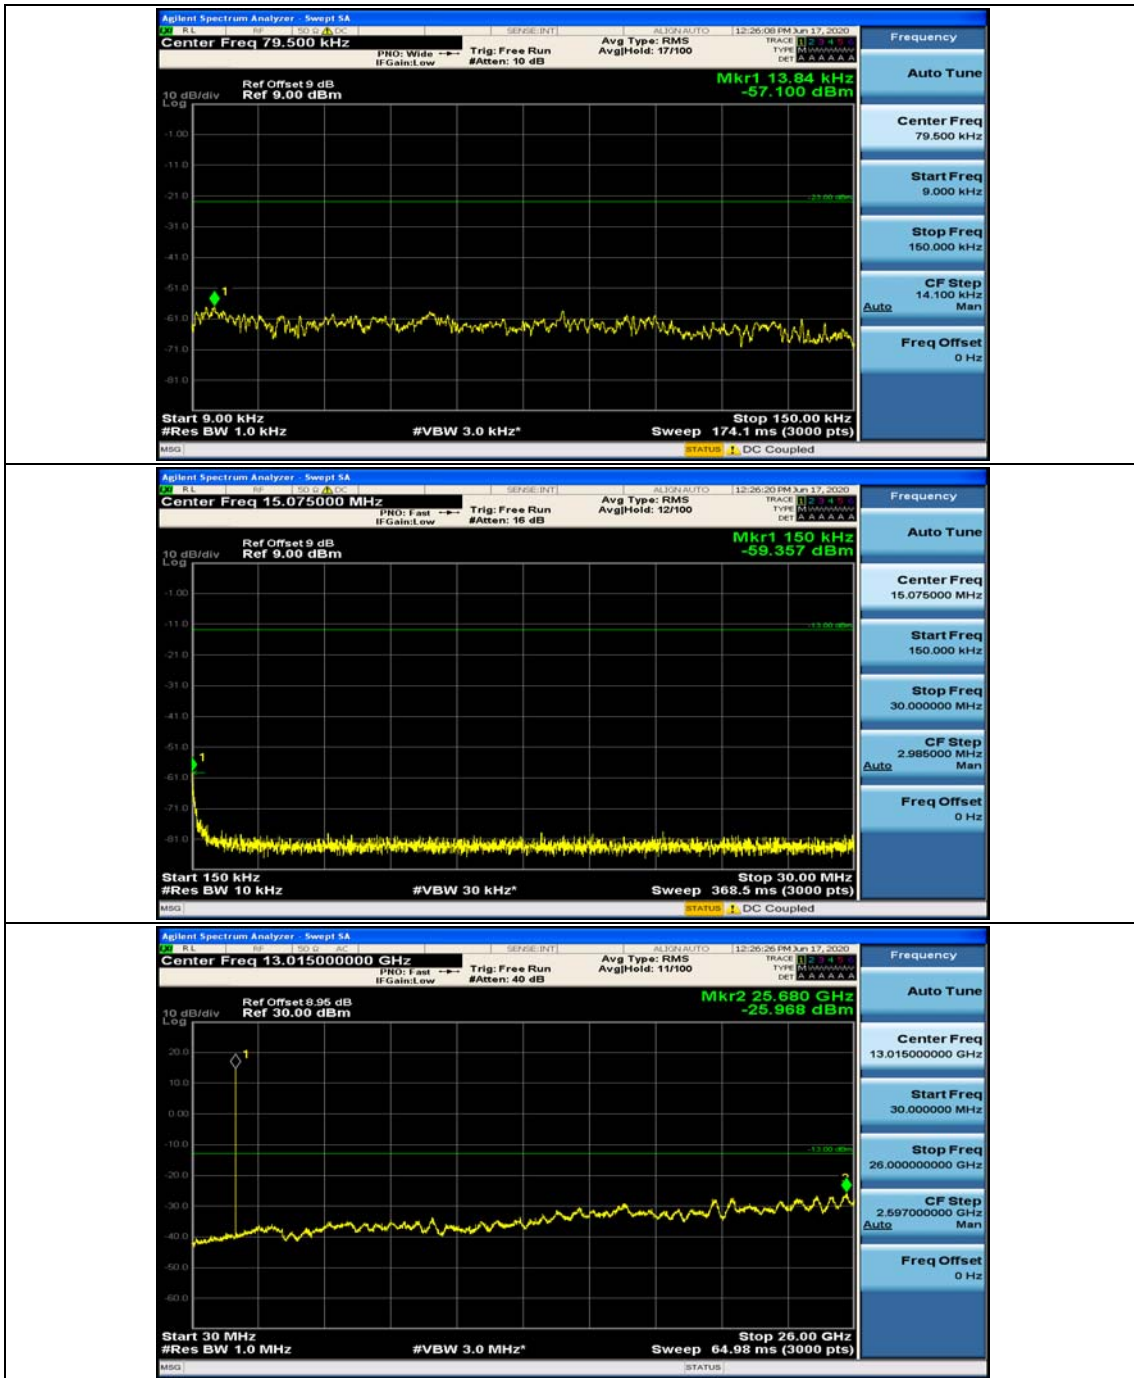

(Channel Bandwidth: 3 MHz)_MCH_16QAM_1RB#0

(Channel Bandwidth: 3 MHz)_MCH_16QAM_1RB#7

Channel Bandwidth: 5 MHz

(Channel Bandwidth: 5 MHz)_MCH_QPSK_1RB#0

(Channel Bandwidth: 5 MHz)_MCH_QPSK_1RB#12

(Channel Bandwidth: 5 MHz)_HCH_QPSK_1RB#0

(Channel Bandwidth: 5 MHz)_HCH_QPSK_1RB#12

(Channel Bandwidth: 5 MHz)_LCH_16QAM_1RB#0

(Channel Bandwidth: 5 MHz)_LCH_16QAM_1RB#12

(Channel Bandwidth: 5 MHz)_MCH_16QAM_1RB#0

(Channel Bandwidth: 5 MHz)_MCH_16QAM_1RB#12

Channel Bandwidth: 10 MHz

Channel Bandwidth: 15 MHz

(Channel Bandwidth:15 MHz)_MCH_QPSK_1RB#0

(Channel Bandwidth:15 MHz)_MCH_QPSK_1RB#37