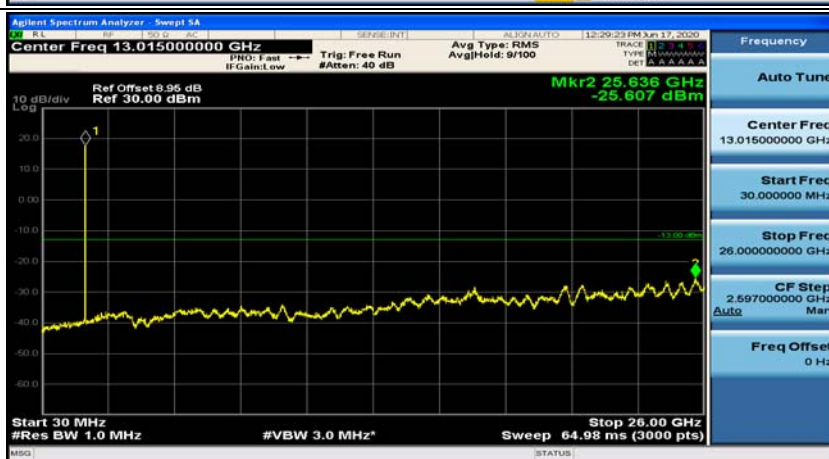

Channel Bandwidth: 10 MHz

Channel Bandwidth: 15 MHz

(Channel Bandwidth:15 MHz)_MCH_QPSK_1RB#0

(Channel Bandwidth:15 MHz)_MCH_QPSK_1RB#37