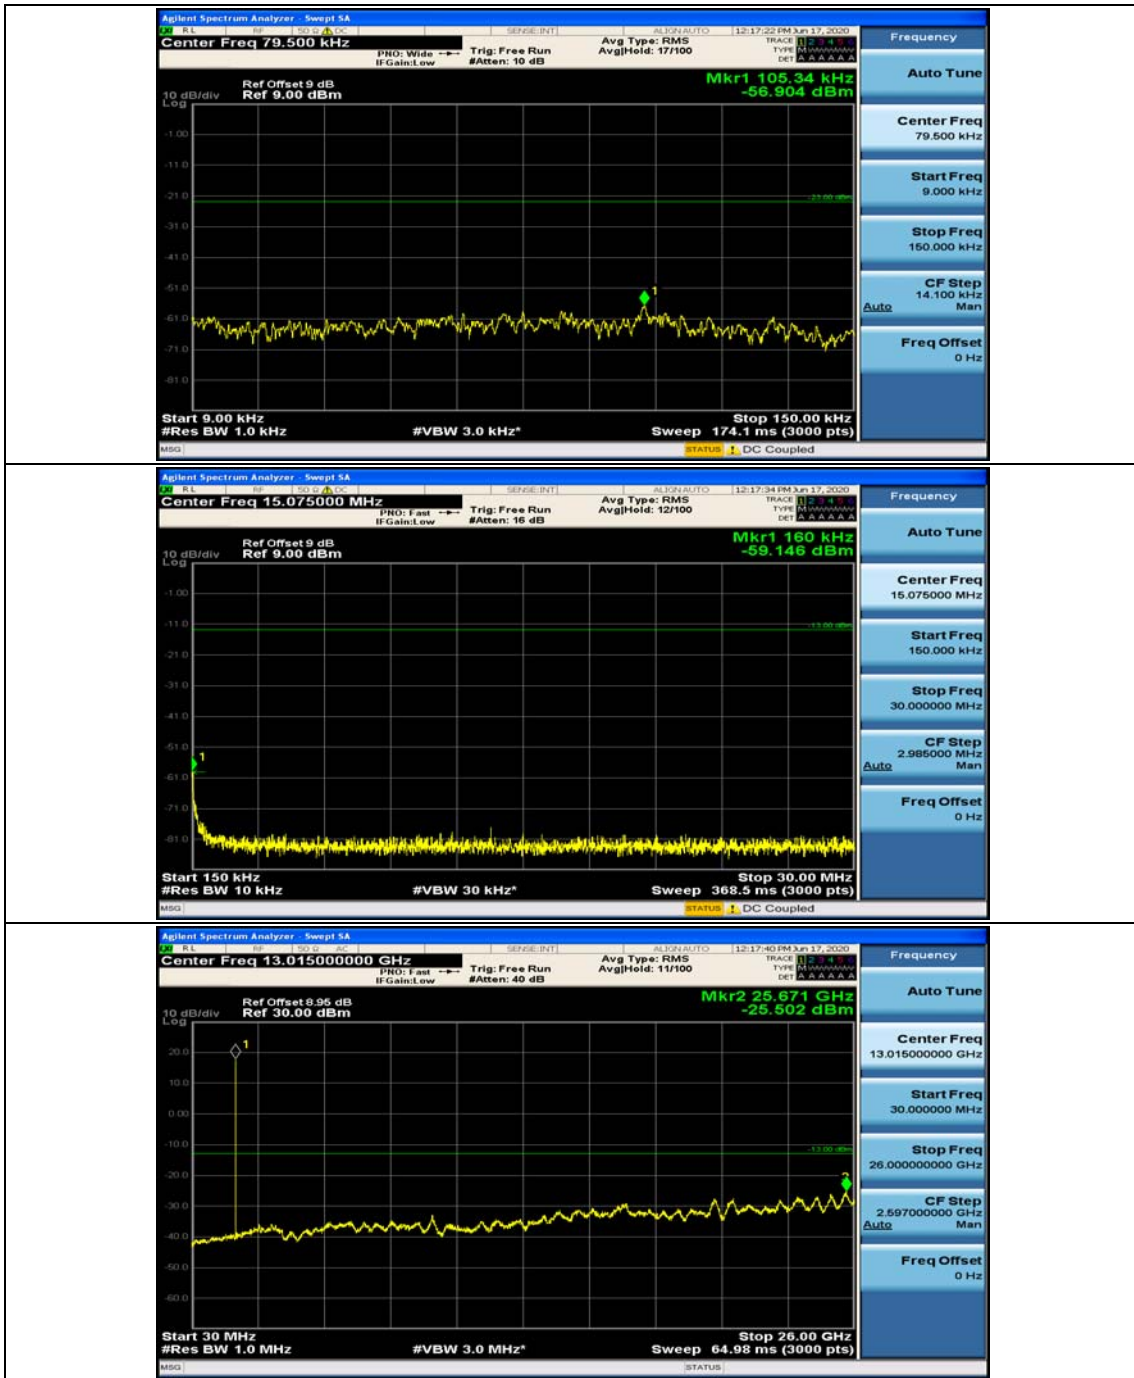

(Channel Bandwidth: 3 MHz)_MCH_16QAM_1RB#0

(Channel Bandwidth: 3 MHz)_MCH_16QAM_1RB#7

Channel Bandwidth: 5 MHz

(Channel Bandwidth: 5 MHz)_MCH_QPSK_1RB#0

(Channel Bandwidth: 5 MHz)_MCH_QPSK_1RB#12

(Channel Bandwidth: 5 MHz)_HCH_QPSK_1RB#0

(Channel Bandwidth: 5 MHz)_HCH_QPSK_1RB#12

(Channel Bandwidth: 5 MHz)_LCH_16QAM_1RB#0

(Channel Bandwidth: 5 MHz)_LCH_16QAM_1RB#12

(Channel Bandwidth: 5 MHz)_MCH_16QAM_1RB#0

(Channel Bandwidth: 5 MHz)_MCH_16QAM_1RB#12