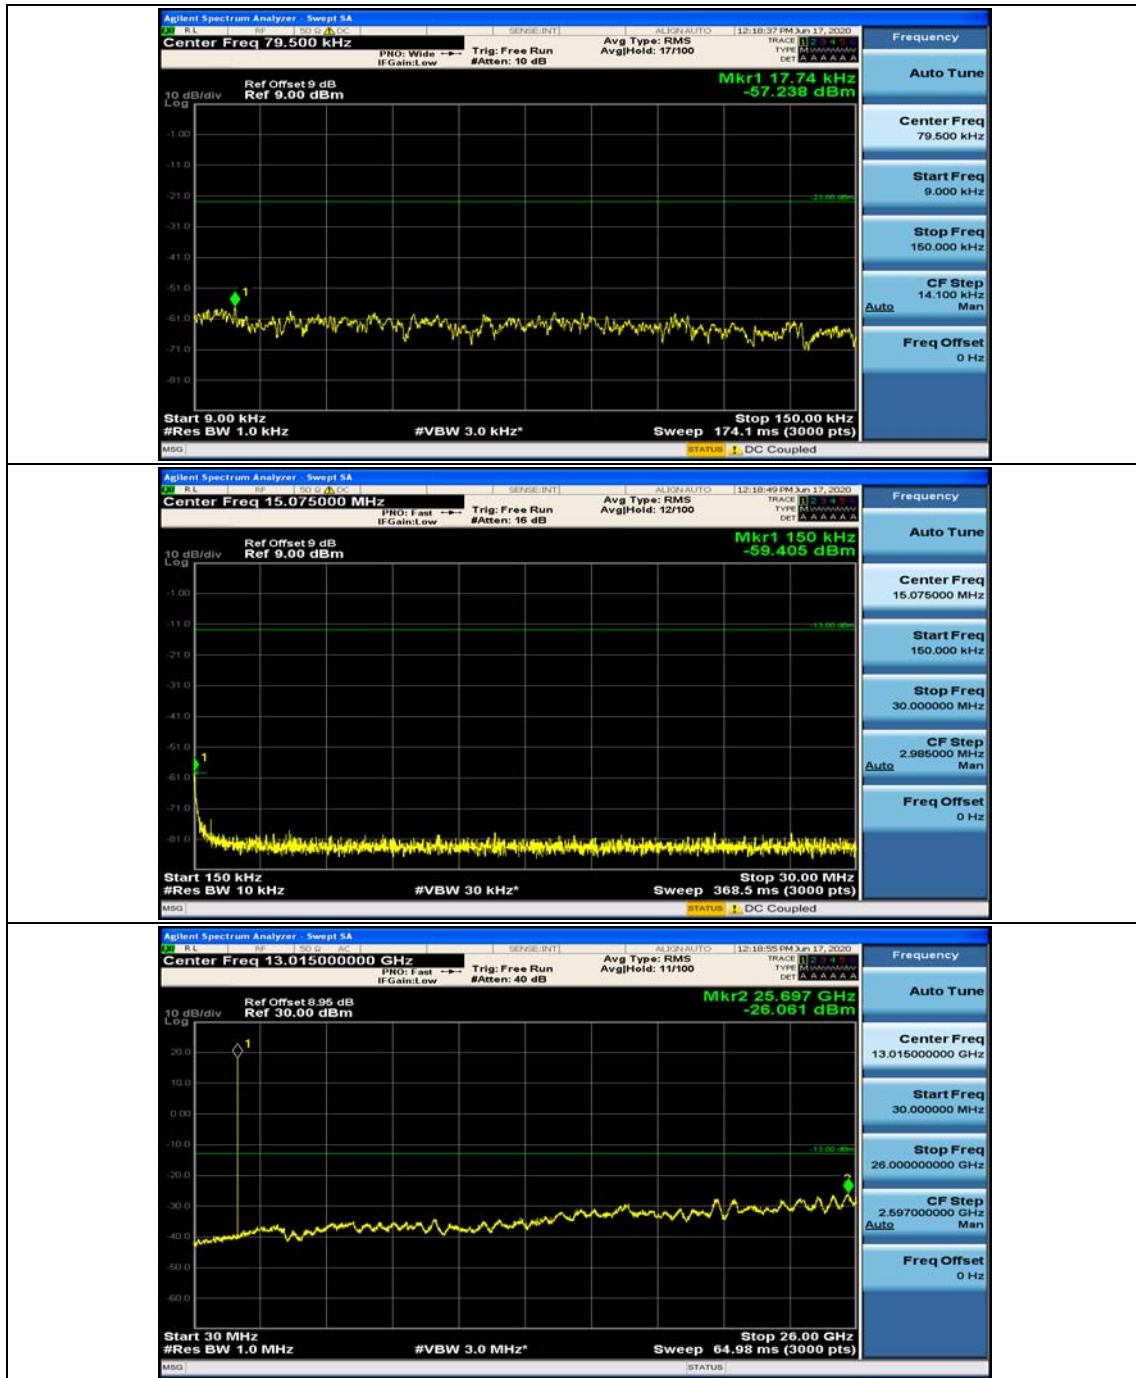

(Channel Bandwidth: 3 MHz)_MCH_16QAM_1RB#0

(Channel Bandwidth: 3 MHz)_MCH_16QAM_1RB#7

Channel Bandwidth: 5 MHz

(Channel Bandwidth: 5 MHz)_MCH_QPSK_1RB#0

(Channel Bandwidth: 5 MHz)_MCH_QPSK_1RB#12

(Channel Bandwidth: 5 MHz)_HCH_QPSK_1RB#0

(Channel Bandwidth: 5 MHz)_HCH_QPSK_1RB#12

(Channel Bandwidth: 5 MHz)_LCH_16QAM_1RB#0

(Channel Bandwidth: 5 MHz)_LCH_16QAM_1RB#12

(Channel Bandwidth: 5 MHz)_MCH_16QAM_1RB#0

(Channel Bandwidth: 5 MHz)_MCH_16QAM_1RB#12

Channel Bandwidth: 10 MHz

Channel Bandwidth: 15 MHz

(Channel Bandwidth:15 MHz)_MCH_QPSK_1RB#0

(Channel Bandwidth:15 MHz)_MCH_QPSK_1RB#37