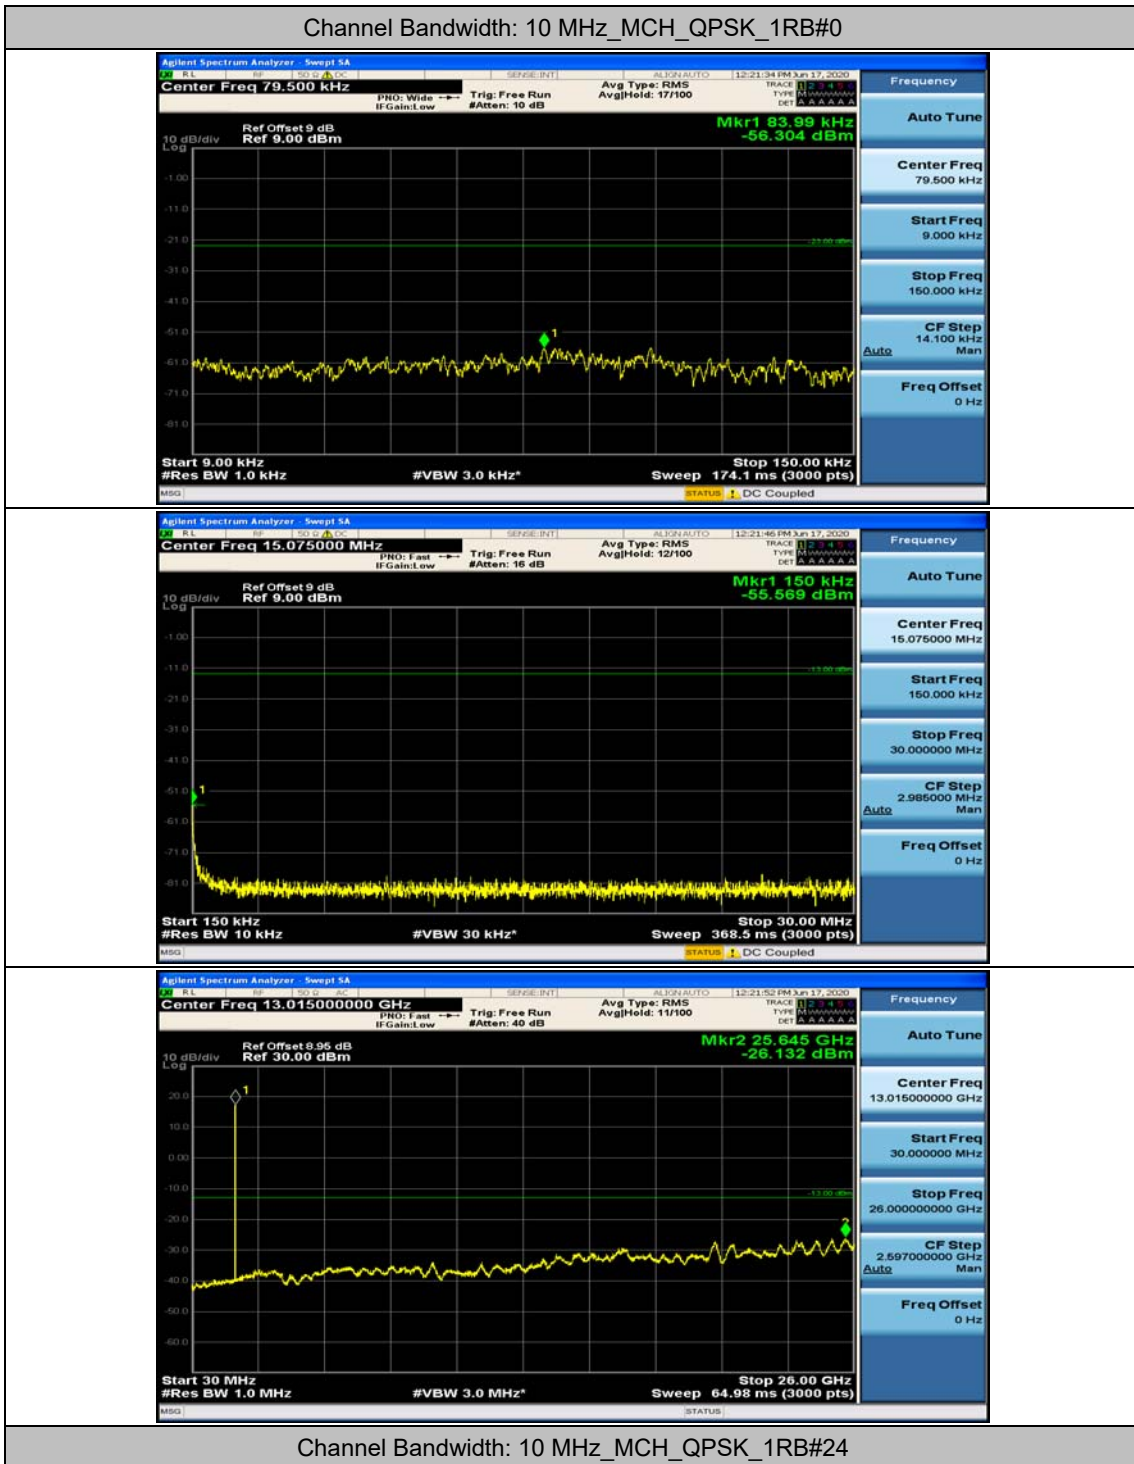

(Channel Bandwidth: 3 MHz)_MCH_16QAM_1RB#0

(Channel Bandwidth: 3 MHz)_MCH_16QAM_1RB#7

Channel Bandwidth: 5 MHz

(Channel Bandwidth: 5 MHz)_MCH_QPSK_1RB#0

(Channel Bandwidth: 5 MHz)_MCH_QPSK_1RB#12

(Channel Bandwidth: 5 MHz)_HCH_QPSK_1RB#0

(Channel Bandwidth: 5 MHz)_HCH_QPSK_1RB#12

(Channel Bandwidth: 5 MHz)_LCH_16QAM_1RB#0

(Channel Bandwidth: 5 MHz)_LCH_16QAM_1RB#12

(Channel Bandwidth: 5 MHz)_MCH_16QAM_1RB#0

(Channel Bandwidth: 5 MHz)_MCH_16QAM_1RB#12

Channel Bandwidth: 10 MHz

Channel Bandwidth: 15 MHz

(Channel Bandwidth:15 MHz)_MCH_QPSK_1RB#0

(Channel Bandwidth:15 MHz)_MCH_QPSK_1RB#37