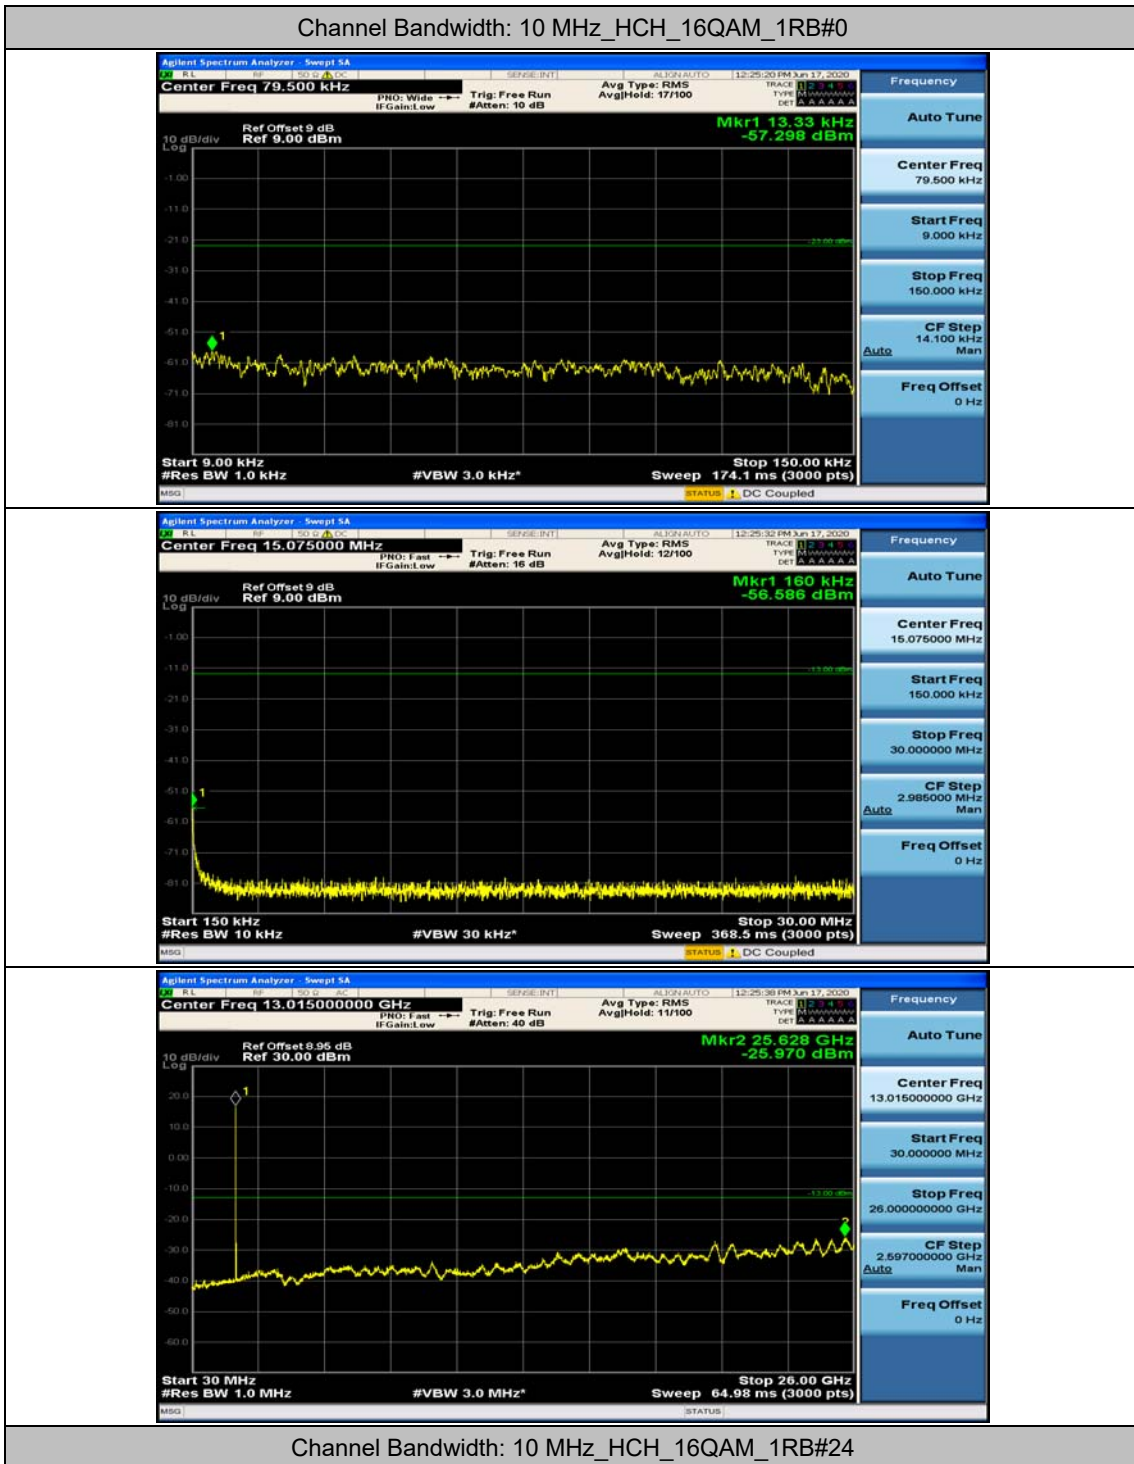

(Channel Bandwidth: 3 MHz)_MCH_16QAM_1RB#0

(Channel Bandwidth: 3 MHz)_MCH_16QAM_1RB#7

Channel Bandwidth: 5 MHz

(Channel Bandwidth: 5 MHz)_MCH_QPSK_1RB#0

(Channel Bandwidth: 5 MHz)_MCH_QPSK_1RB#12

(Channel Bandwidth: 5 MHz)_HCH_QPSK_1RB#0

(Channel Bandwidth: 5 MHz)_HCH_QPSK_1RB#12

(Channel Bandwidth: 5 MHz)_LCH_16QAM_1RB#0

(Channel Bandwidth: 5 MHz)_LCH_16QAM_1RB#12

(Channel Bandwidth: 5 MHz)_MCH_16QAM_1RB#0

(Channel Bandwidth: 5 MHz)_MCH_16QAM_1RB#12

Channel Bandwidth: 10 MHz

Channel Bandwidth: 15 MHz

(Channel Bandwidth:15 MHz)_MCH_QPSK_1RB#0

(Channel Bandwidth:15 MHz)_MCH_QPSK_1RB#37