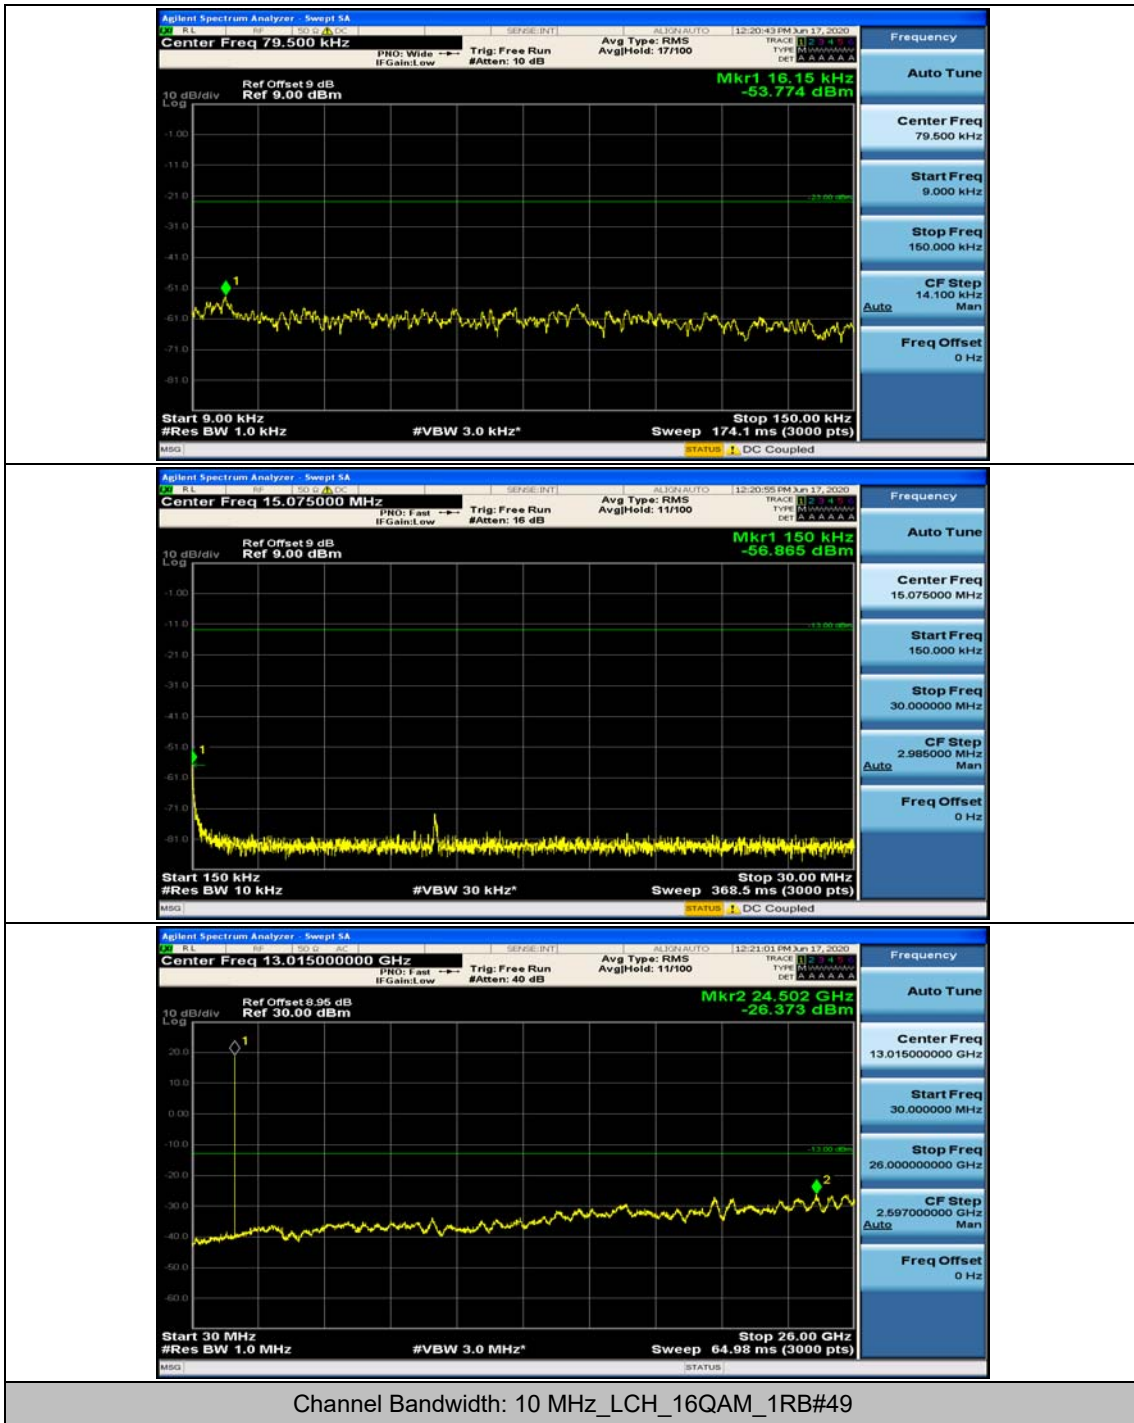

(Channel Bandwidth: 3 MHz)_MCH_16QAM_1RB#0

(Channel Bandwidth: 3 MHz)_MCH_16QAM_1RB#7

Channel Bandwidth: 5 MHz

(Channel Bandwidth: 5 MHz)_MCH_QPSK_1RB#0

(Channel Bandwidth: 5 MHz)_MCH_QPSK_1RB#12

(Channel Bandwidth: 5 MHz)_HCH_QPSK_1RB#0

(Channel Bandwidth: 5 MHz)_HCH_QPSK_1RB#12

(Channel Bandwidth: 5 MHz)_LCH_16QAM_1RB#0

(Channel Bandwidth: 5 MHz)_LCH_16QAM_1RB#12

(Channel Bandwidth: 5 MHz)_MCH_16QAM_1RB#0

(Channel Bandwidth: 5 MHz)_MCH_16QAM_1RB#12

Channel Bandwidth: 10 MHz

Channel Bandwidth: 15 MHz

(Channel Bandwidth:15 MHz)_MCH_QPSK_1RB#0

(Channel Bandwidth:15 MHz)_MCH_QPSK_1RB#37