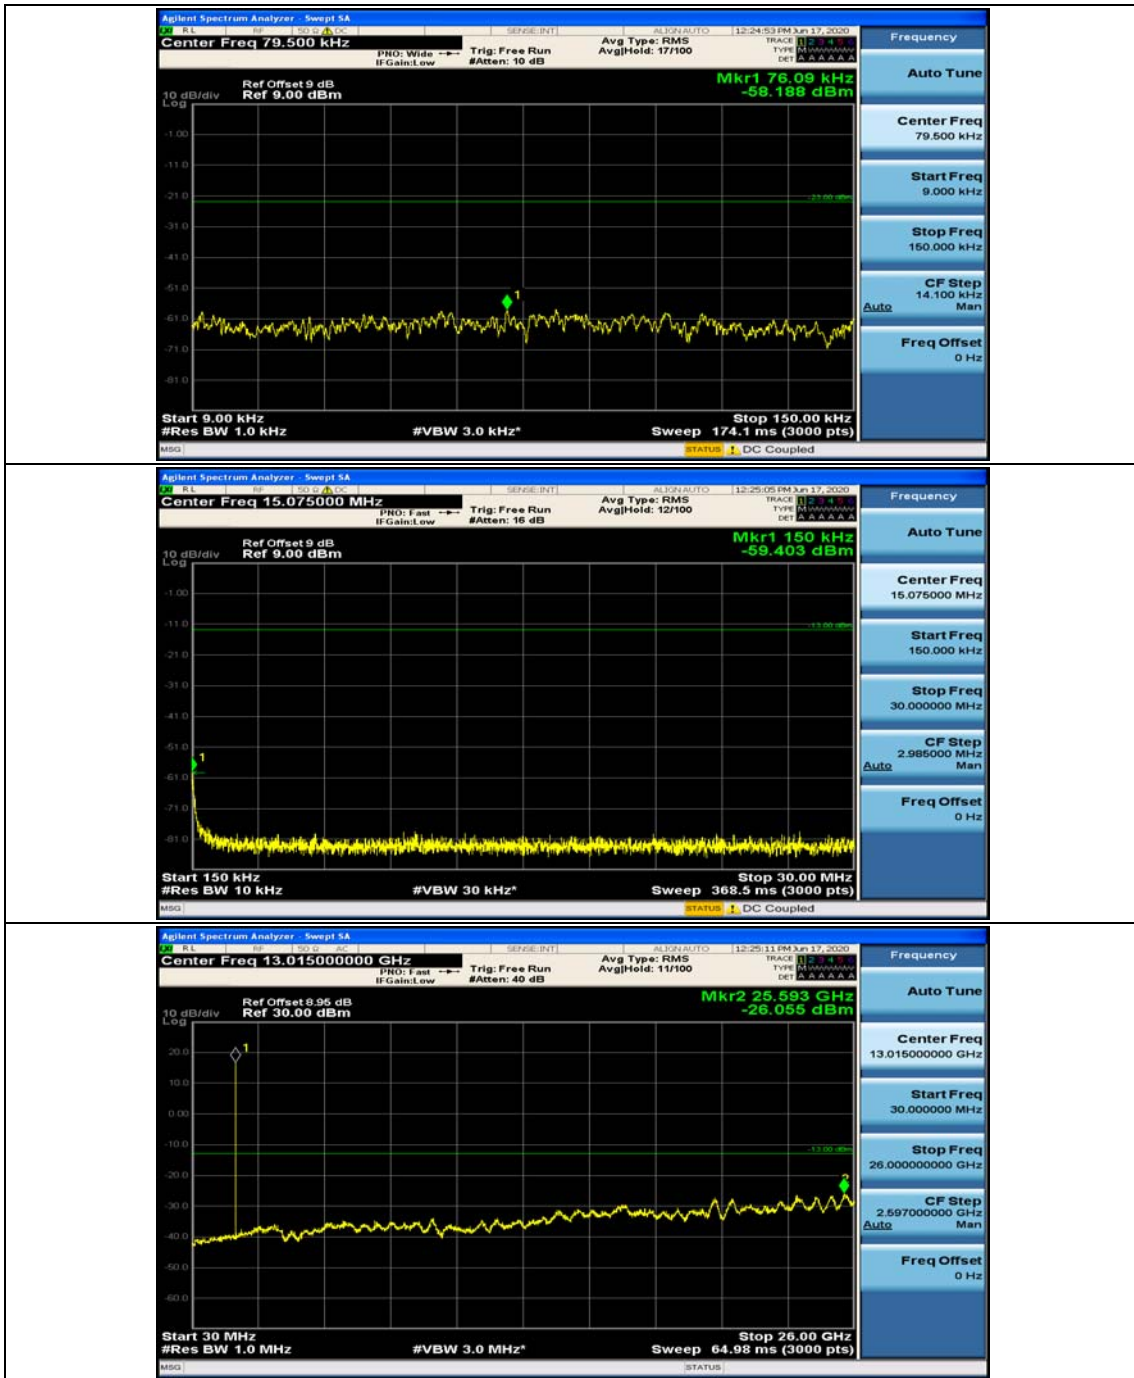

(Channel Bandwidth: 3 MHz)_MCH_16QAM_1RB#0

(Channel Bandwidth: 3 MHz)_MCH_16QAM_1RB#7

Channel Bandwidth: 5 MHz

(Channel Bandwidth: 5 MHz)_MCH_QPSK_1RB#0

(Channel Bandwidth: 5 MHz)_MCH_QPSK_1RB#12

(Channel Bandwidth: 5 MHz)_HCH_QPSK_1RB#0

(Channel Bandwidth: 5 MHz)_HCH_QPSK_1RB#12

(Channel Bandwidth: 5 MHz)_LCH_16QAM_1RB#0

(Channel Bandwidth: 5 MHz)_LCH_16QAM_1RB#12

(Channel Bandwidth: 5 MHz)_MCH_16QAM_1RB#0

(Channel Bandwidth: 5 MHz)_MCH_16QAM_1RB#12

Channel Bandwidth: 10 MHz

Channel Bandwidth: 15 MHz

(Channel Bandwidth:15 MHz)_MCH_QPSK_1RB#0

(Channel Bandwidth:15 MHz)_MCH_QPSK_1RB#37