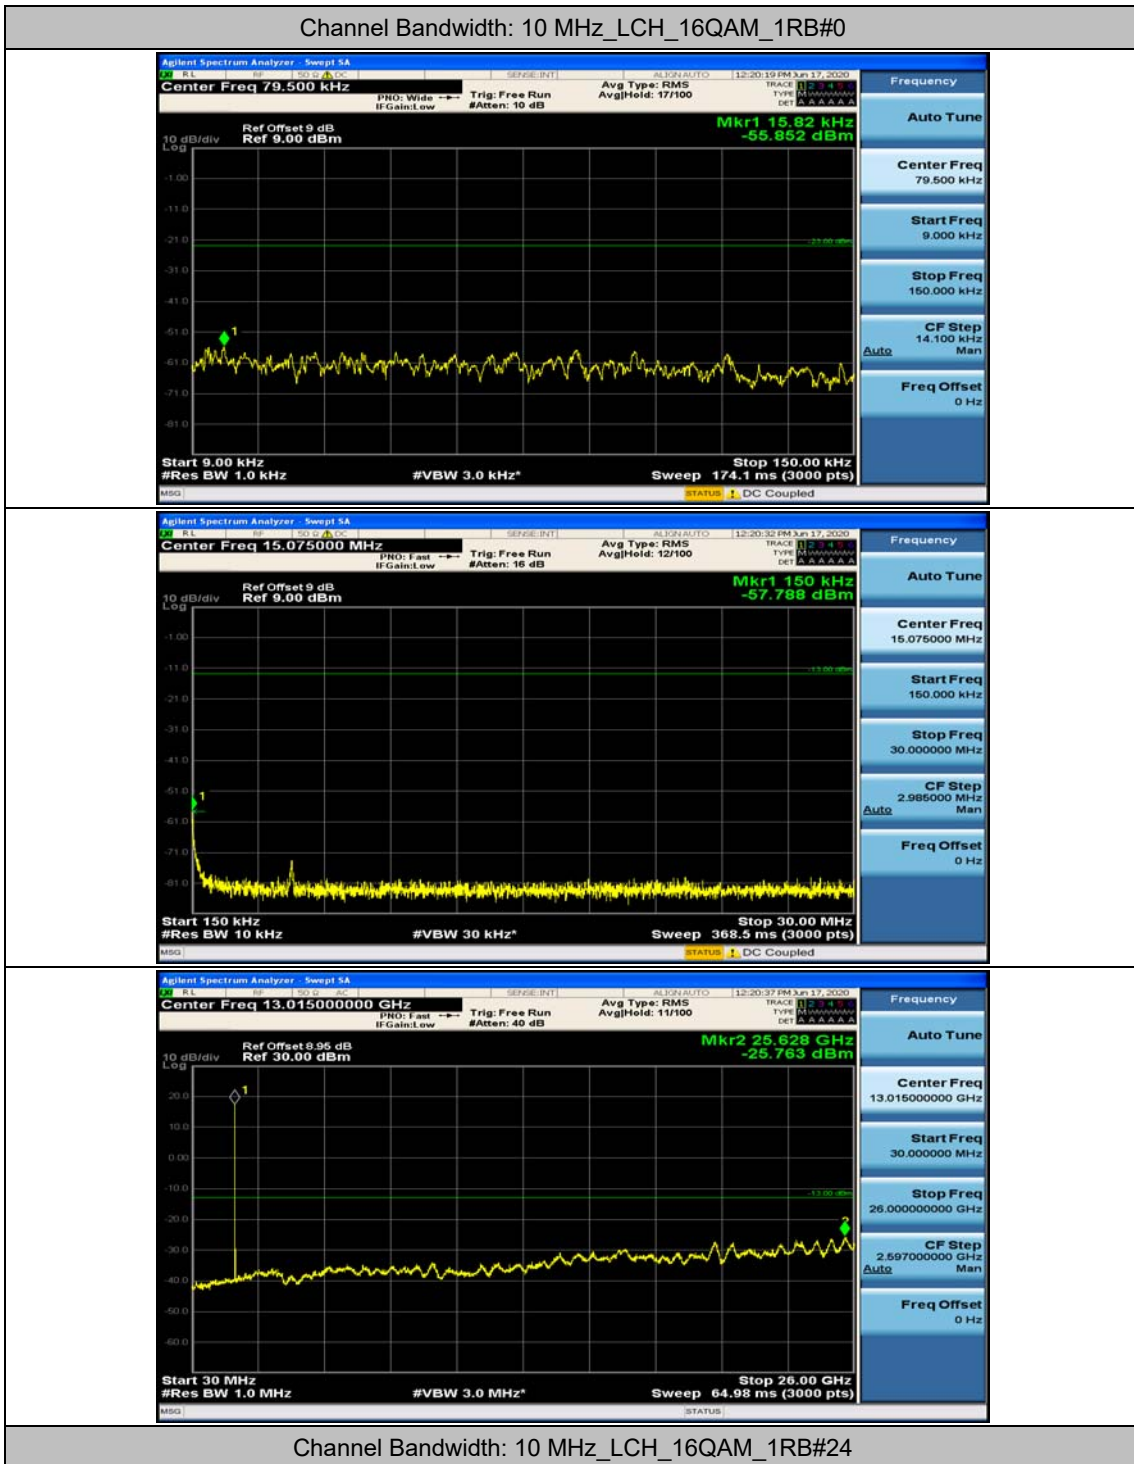

(Channel Bandwidth: 3 MHz)_MCH_16QAM_1RB#0

(Channel Bandwidth: 3 MHz)_MCH_16QAM_1RB#7

Channel Bandwidth: 5 MHz

(Channel Bandwidth: 5 MHz)_MCH_QPSK_1RB#0

(Channel Bandwidth: 5 MHz)_MCH_QPSK_1RB#12

(Channel Bandwidth: 5 MHz)_HCH_QPSK_1RB#0

(Channel Bandwidth: 5 MHz)_HCH_QPSK_1RB#12

(Channel Bandwidth: 5 MHz)_LCH_16QAM_1RB#0

(Channel Bandwidth: 5 MHz)_LCH_16QAM_1RB#12

(Channel Bandwidth: 5 MHz)_MCH_16QAM_1RB#0

(Channel Bandwidth: 5 MHz)_MCH_16QAM_1RB#12

Channel Bandwidth: 10 MHz

Channel Bandwidth: 15 MHz

(Channel Bandwidth:15 MHz)_MCH_QPSK_1RB#0

(Channel Bandwidth:15 MHz)_MCH_QPSK_1RB#37