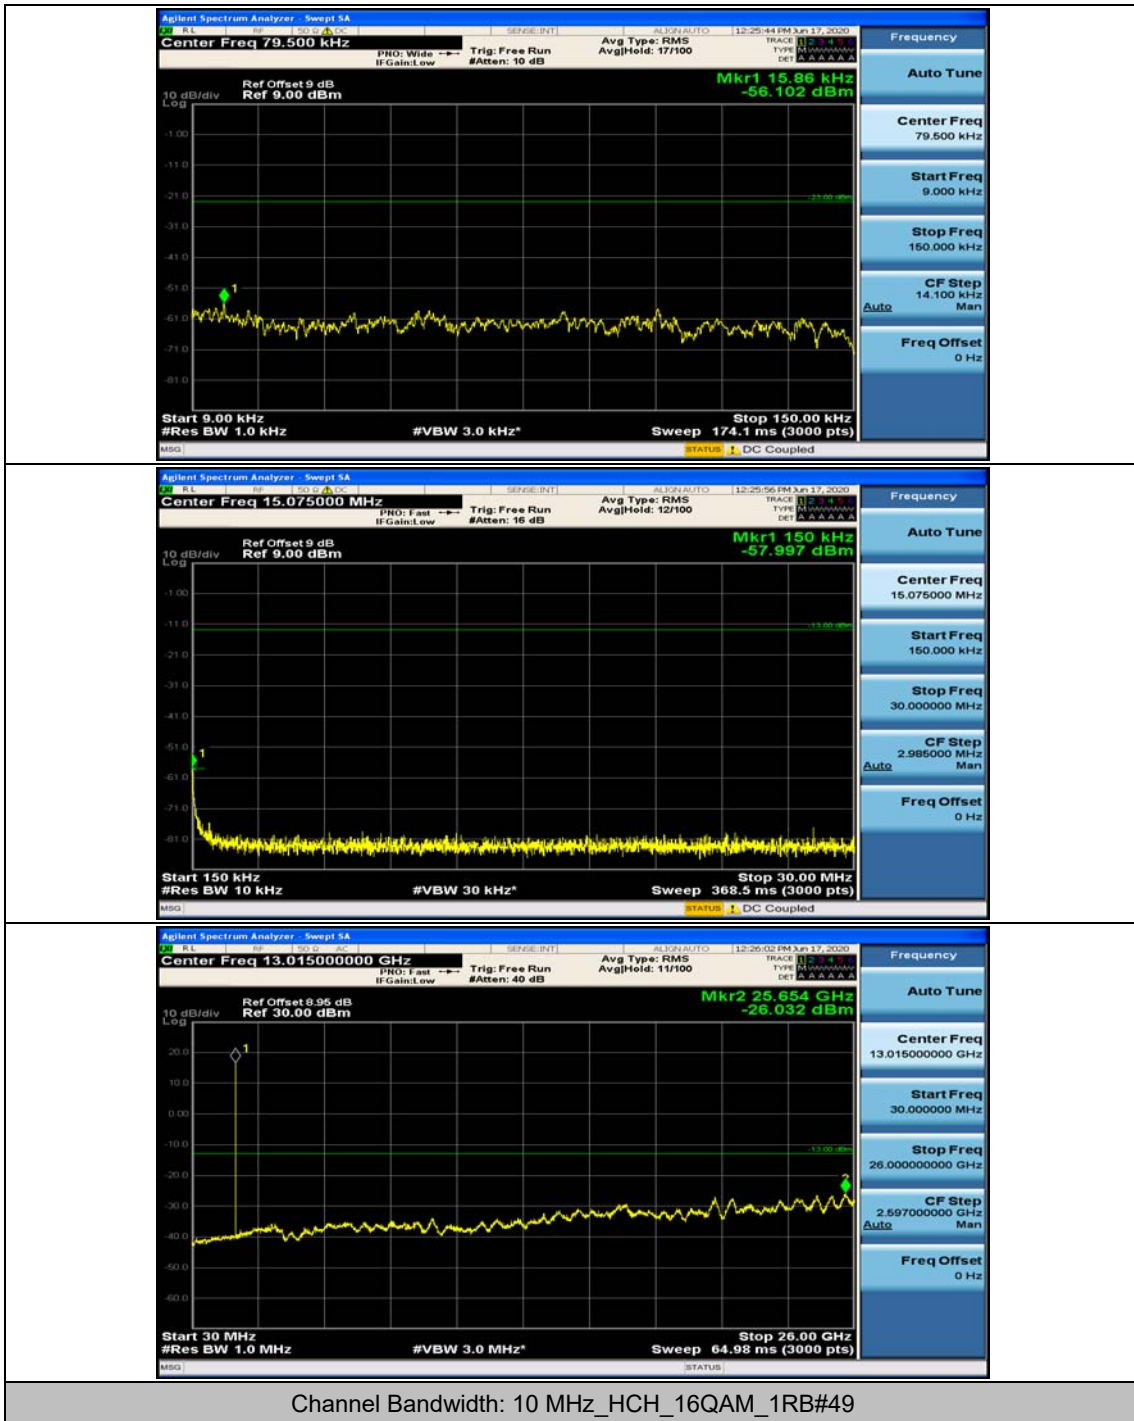

(Channel Bandwidth: 3 MHz)_MCH_16QAM_1RB#0

(Channel Bandwidth: 3 MHz)_MCH_16QAM_1RB#7

Channel Bandwidth: 5 MHz

(Channel Bandwidth: 5 MHz)_MCH_QPSK_1RB#0

(Channel Bandwidth: 5 MHz)_MCH_QPSK_1RB#12

(Channel Bandwidth: 5 MHz)_HCH_QPSK_1RB#0

(Channel Bandwidth: 5 MHz)_HCH_QPSK_1RB#12

(Channel Bandwidth: 5 MHz)_LCH_16QAM_1RB#0

(Channel Bandwidth: 5 MHz)_LCH_16QAM_1RB#12

(Channel Bandwidth: 5 MHz)_MCH_16QAM_1RB#0

(Channel Bandwidth: 5 MHz)_MCH_16QAM_1RB#12

Channel Bandwidth: 10 MHz

Channel Bandwidth: 15 MHz

(Channel Bandwidth:15 MHz)_MCH_QPSK_1RB#0

(Channel Bandwidth:15 MHz)_MCH_QPSK_1RB#37