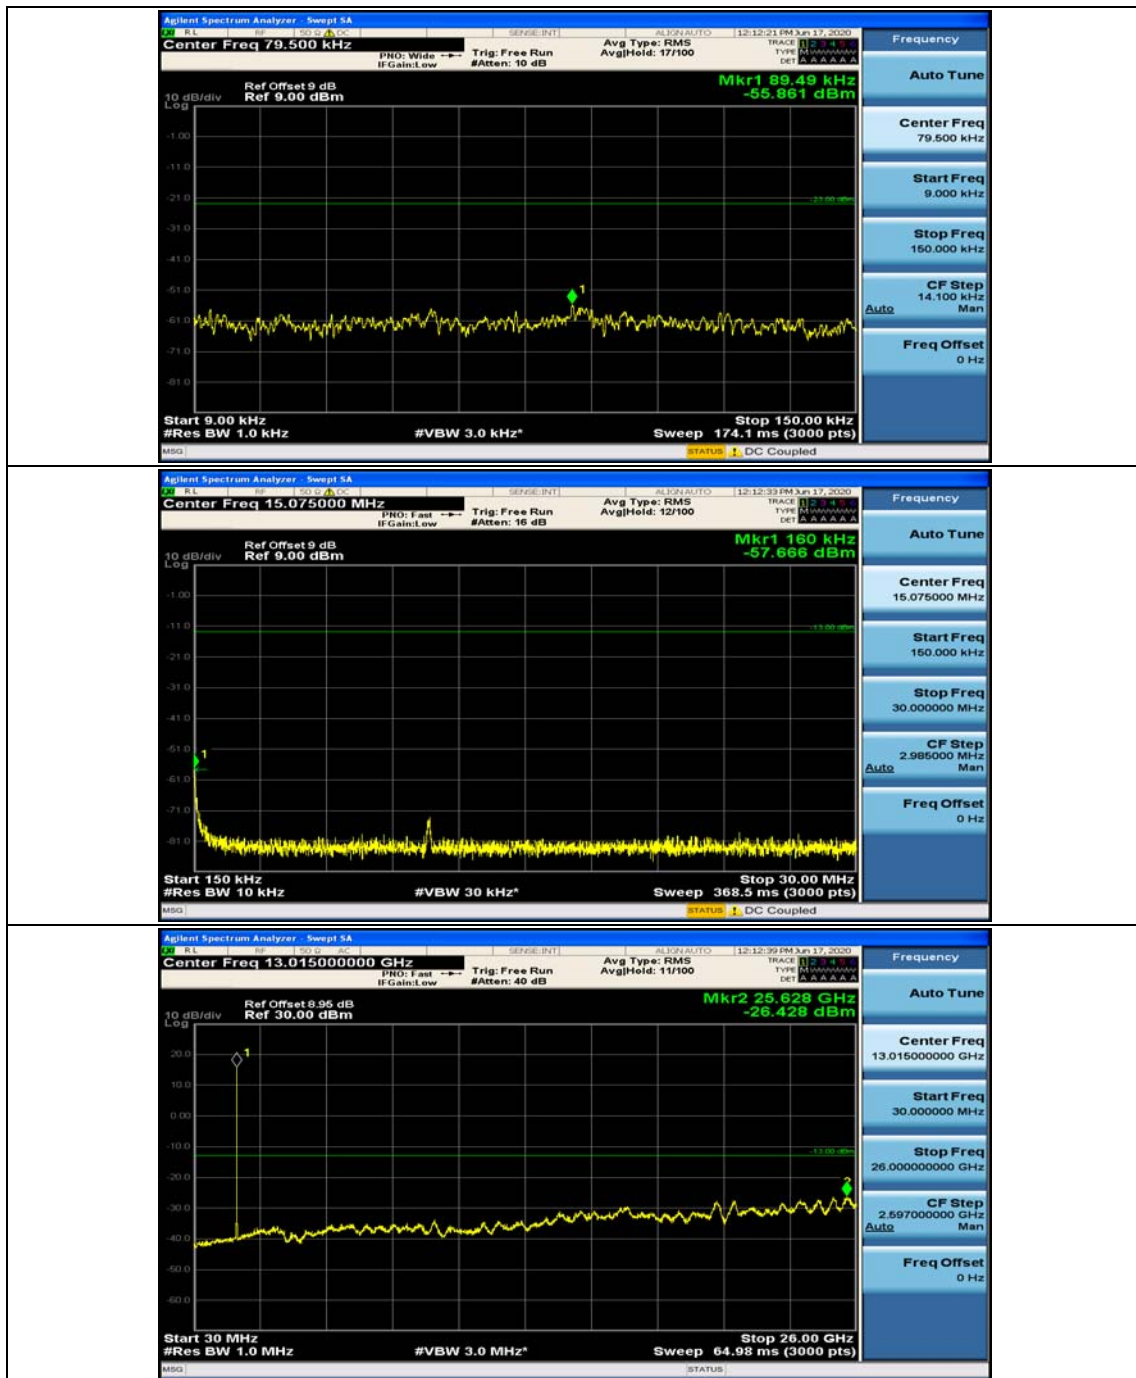

(Channel Bandwidth: 3 MHz)_MCH_16QAM_1RB#0

(Channel Bandwidth: 3 MHz)_MCH_16QAM_1RB#7

Channel Bandwidth: 5 MHz

(Channel Bandwidth: 5 MHz)_MCH_QPSK_1RB#0

(Channel Bandwidth: 5 MHz)_MCH_QPSK_1RB#12

(Channel Bandwidth: 5 MHz)_HCH_QPSK_1RB#0

(Channel Bandwidth: 5 MHz)_HCH_QPSK_1RB#12

(Channel Bandwidth: 5 MHz)_LCH_16QAM_1RB#0

(Channel Bandwidth: 5 MHz)_LCH_16QAM_1RB#12

(Channel Bandwidth: 5 MHz)_MCH_16QAM_1RB#0

(Channel Bandwidth: 5 MHz)_MCH_16QAM_1RB#12