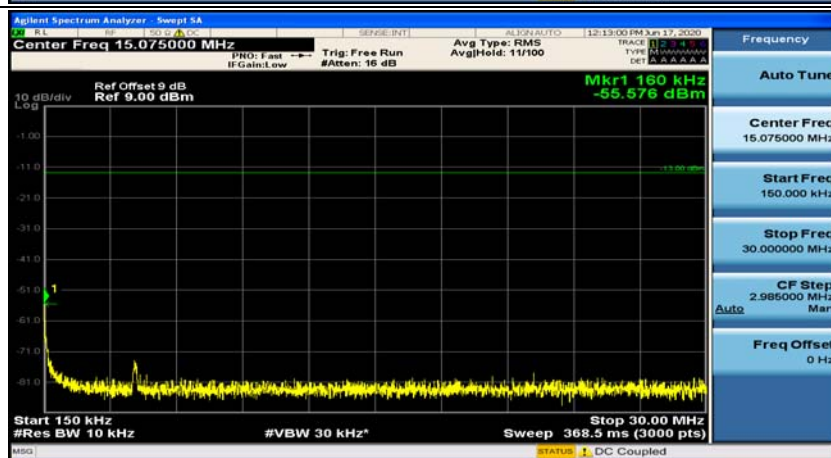

(Channel Bandwidth: 5 MHz)_LCH_16QAM_1RB#0

(Channel Bandwidth: 5 MHz)_LCH_16QAM_1RB#12