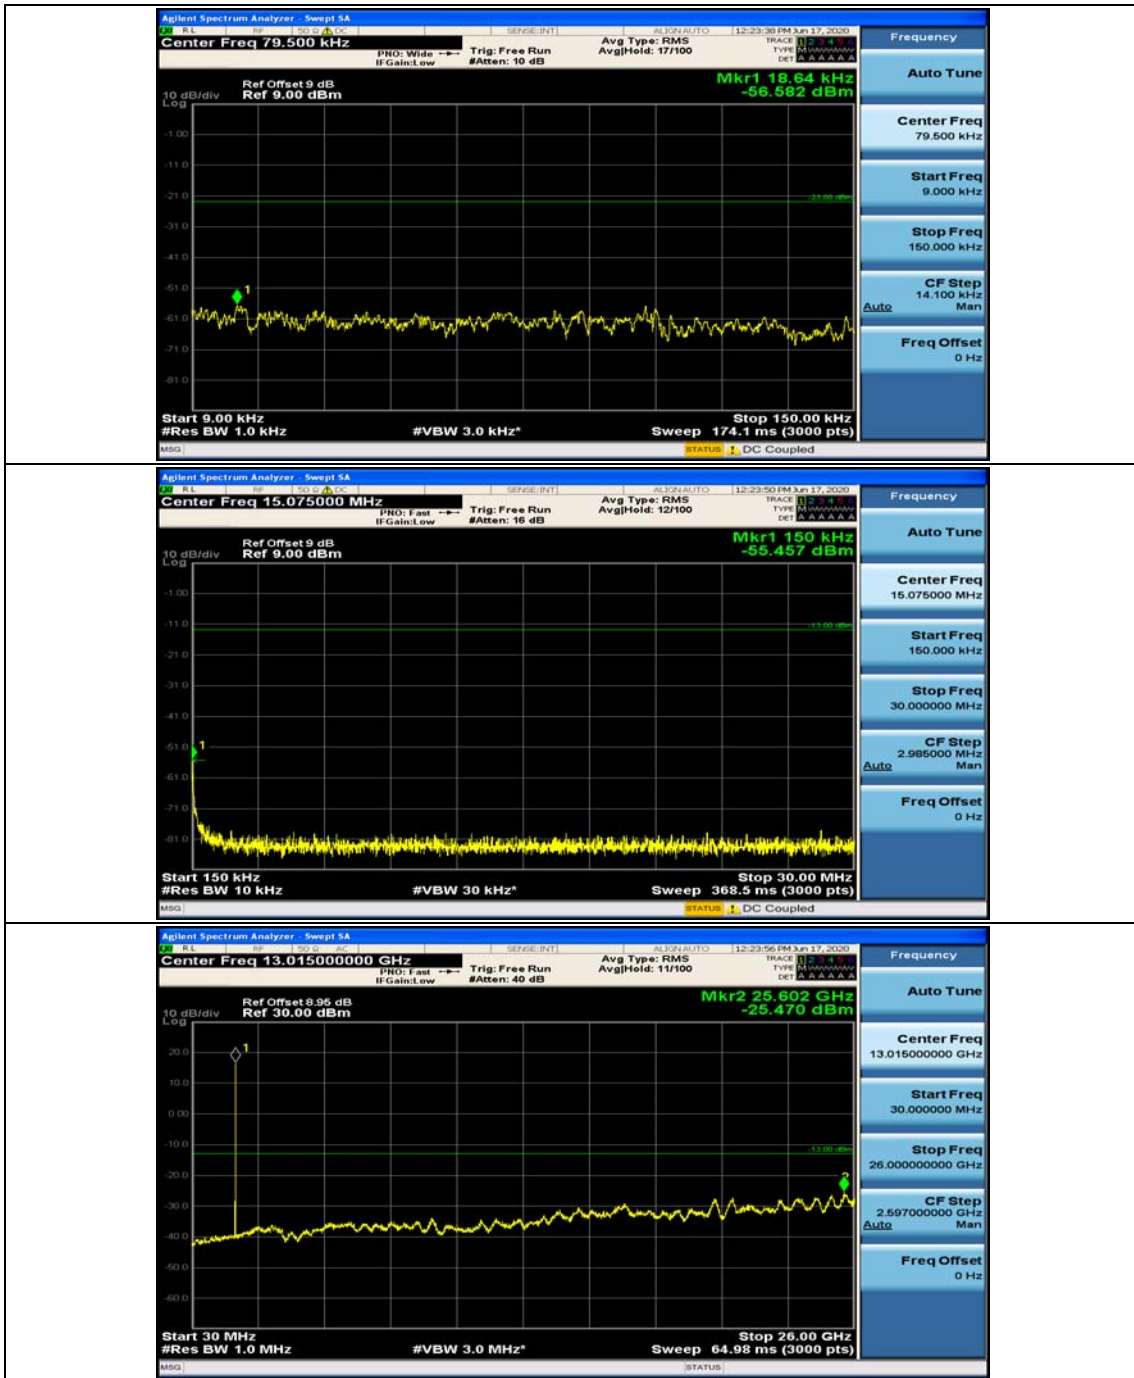

(Channel Bandwidth: 3 MHz)_MCH_16QAM_1RB#0

(Channel Bandwidth: 3 MHz)_MCH_16QAM_1RB#7

Channel Bandwidth: 5 MHz

(Channel Bandwidth: 5 MHz)_MCH_QPSK_1RB#0

(Channel Bandwidth: 5 MHz)_MCH_QPSK_1RB#12

(Channel Bandwidth: 5 MHz)_HCH_QPSK_1RB#0

(Channel Bandwidth: 5 MHz)_HCH_QPSK_1RB#12

(Channel Bandwidth: 5 MHz)_LCH_16QAM_1RB#0

(Channel Bandwidth: 5 MHz)_LCH_16QAM_1RB#12

(Channel Bandwidth: 5 MHz)_MCH_16QAM_1RB#0

(Channel Bandwidth: 5 MHz)_MCH_16QAM_1RB#12

Channel Bandwidth: 10 MHz

Channel Bandwidth: 15 MHz

(Channel Bandwidth:15 MHz)_MCH_QPSK_1RB#0

(Channel Bandwidth:15 MHz)_MCH_QPSK_1RB#37