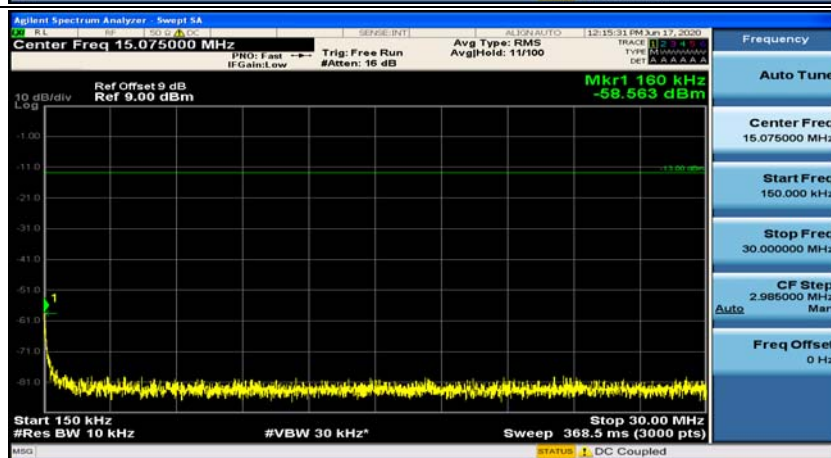

(Channel Bandwidth: 5 MHz)_HCH_QPSK_1RB#12

(Channel Bandwidth: 5 MHz)_LCH_16QAM_1RB#0

(Channel Bandwidth: 5 MHz)_LCH_16QAM_1RB#12

(Channel Bandwidth: 5 MHz)_MCH_16QAM_1RB#0

(Channel Bandwidth: 5 MHz)_MCH_16QAM_1RB#12