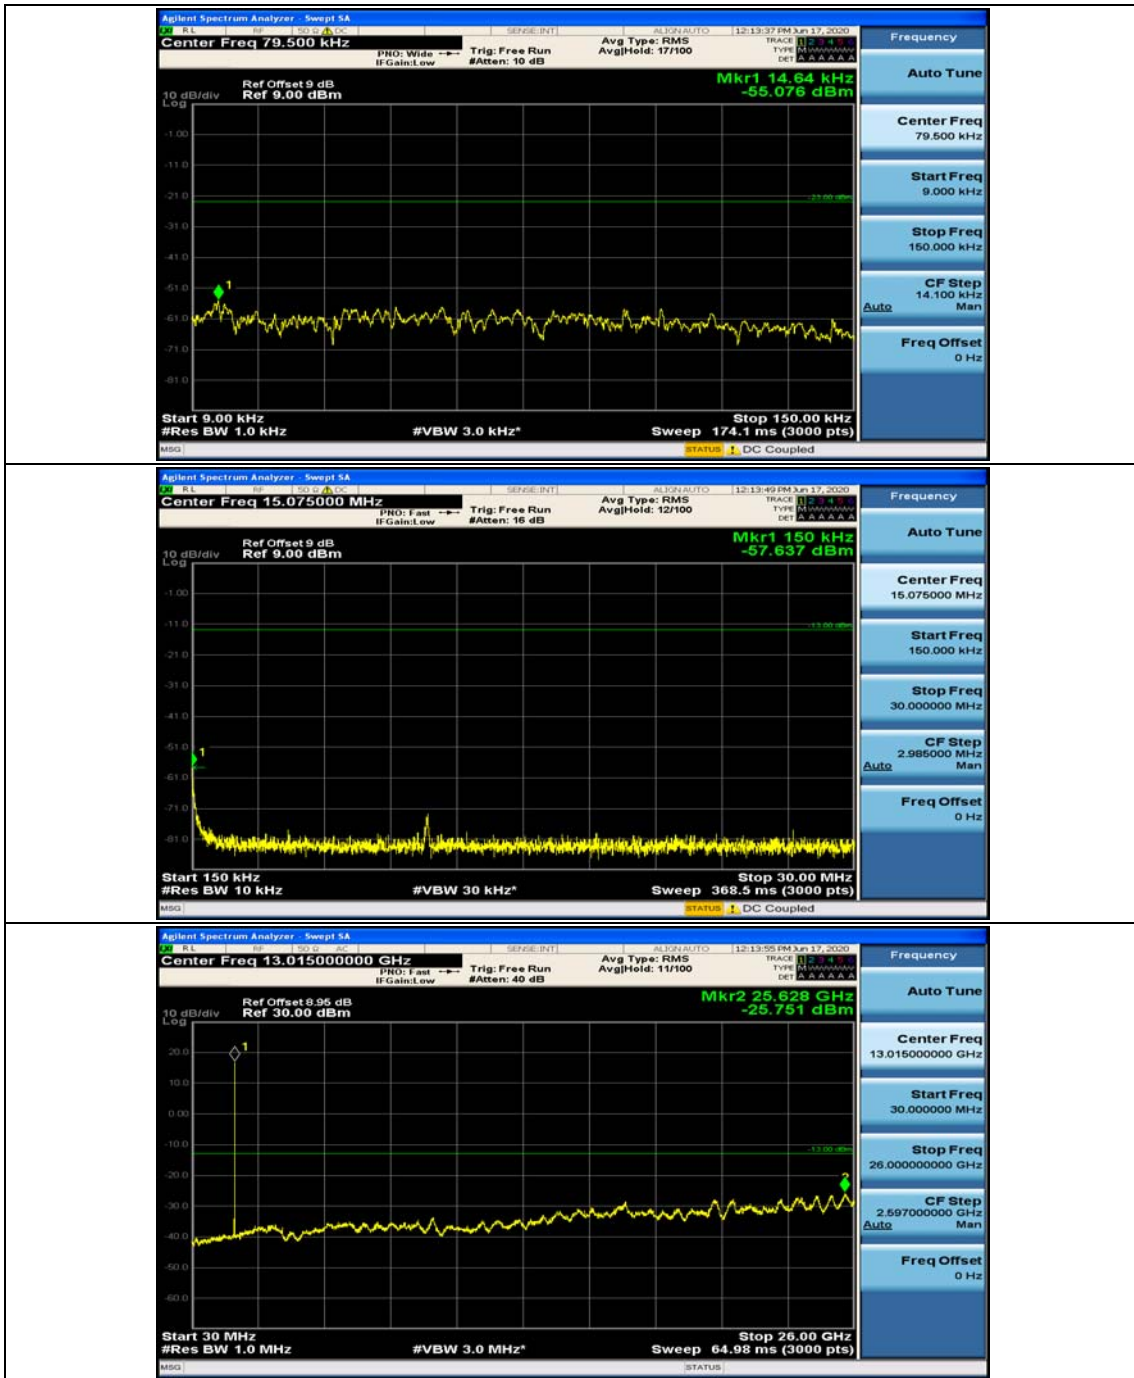

(Channel Bandwidth: 3 MHz)_MCH_16QAM_1RB#0

(Channel Bandwidth: 3 MHz)_MCH_16QAM_1RB#7

Channel Bandwidth: 5 MHz

(Channel Bandwidth: 5 MHz)_MCH_QPSK_1RB#0

(Channel Bandwidth: 5 MHz)_MCH_QPSK_1RB#12

(Channel Bandwidth: 5 MHz)_HCH_QPSK_1RB#0

(Channel Bandwidth: 5 MHz)_HCH_QPSK_1RB#12

(Channel Bandwidth: 5 MHz)_LCH_16QAM_1RB#0

(Channel Bandwidth: 5 MHz)_LCH_16QAM_1RB#12

(Channel Bandwidth: 5 MHz)_MCH_16QAM_1RB#0

(Channel Bandwidth: 5 MHz)_MCH_16QAM_1RB#12

Channel Bandwidth: 10 MHz

Channel Bandwidth: 15 MHz

(Channel Bandwidth:15 MHz)_MCH_QPSK_1RB#0

(Channel Bandwidth:15 MHz)_MCH_QPSK_1RB#37