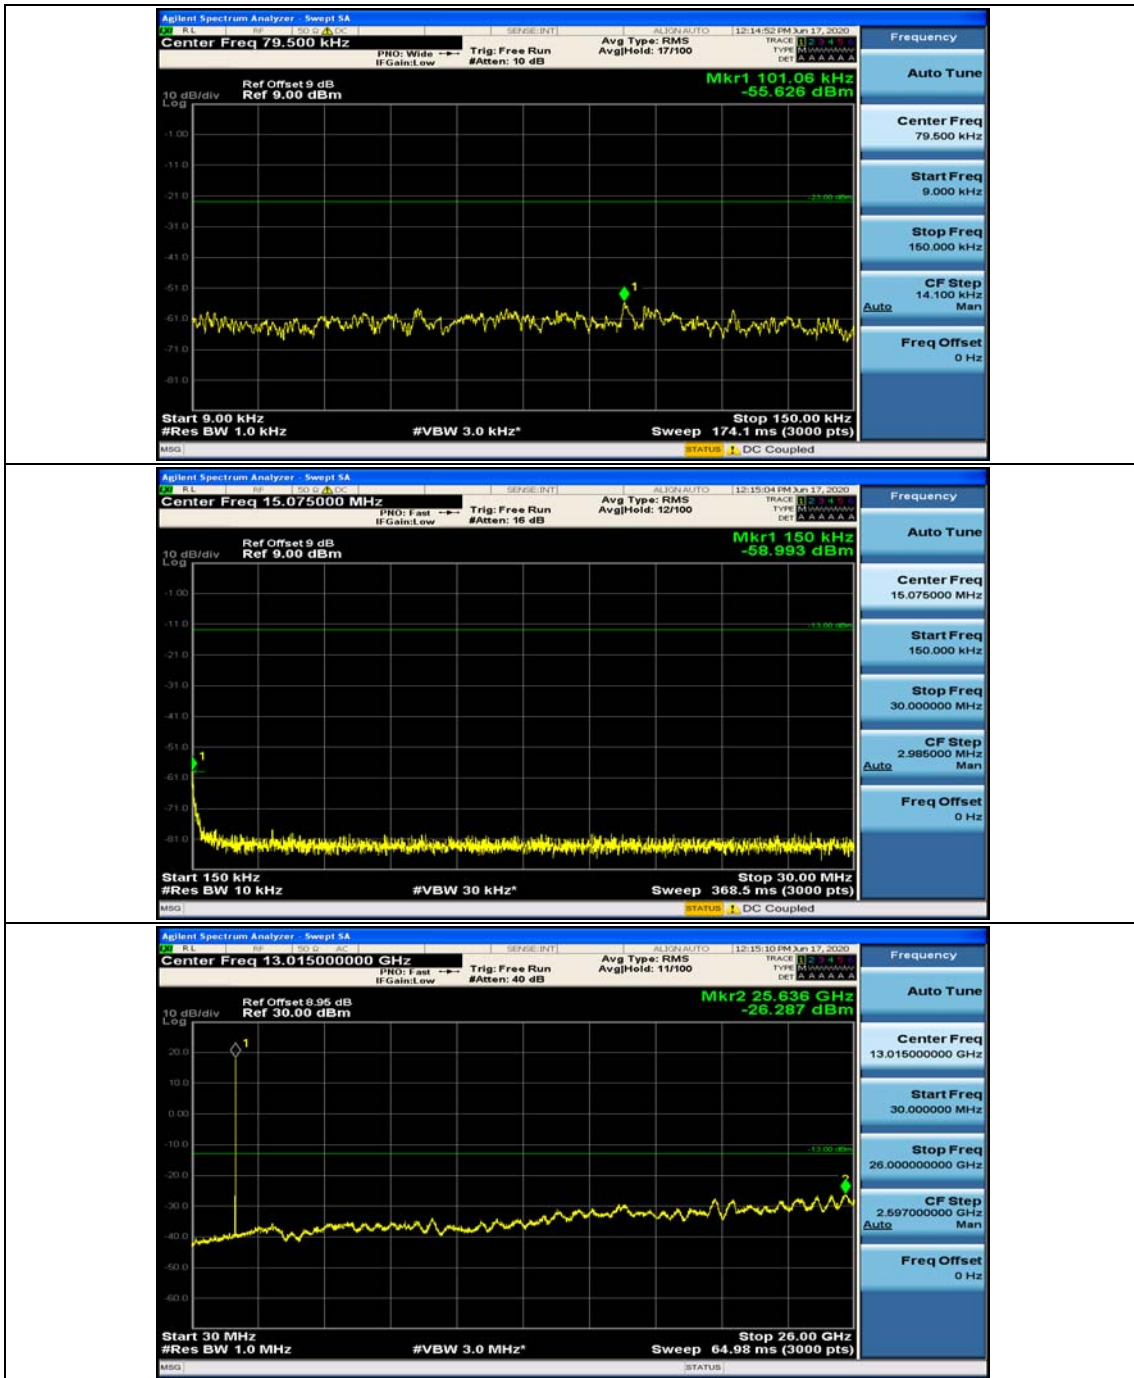

(Channel Bandwidth: 3 MHz)_MCH_16QAM_1RB#0

(Channel Bandwidth: 3 MHz)_MCH_16QAM_1RB#7

Channel Bandwidth: 5 MHz

(Channel Bandwidth: 5 MHz)_MCH_QPSK_1RB#0

(Channel Bandwidth: 5 MHz)_MCH_QPSK_1RB#12

(Channel Bandwidth: 5 MHz)_HCH_QPSK_1RB#0

(Channel Bandwidth: 5 MHz)_HCH_QPSK_1RB#12

(Channel Bandwidth: 5 MHz)_LCH_16QAM_1RB#0

(Channel Bandwidth: 5 MHz)_LCH_16QAM_1RB#12

(Channel Bandwidth: 5 MHz)_MCH_16QAM_1RB#0

(Channel Bandwidth: 5 MHz)_MCH_16QAM_1RB#12