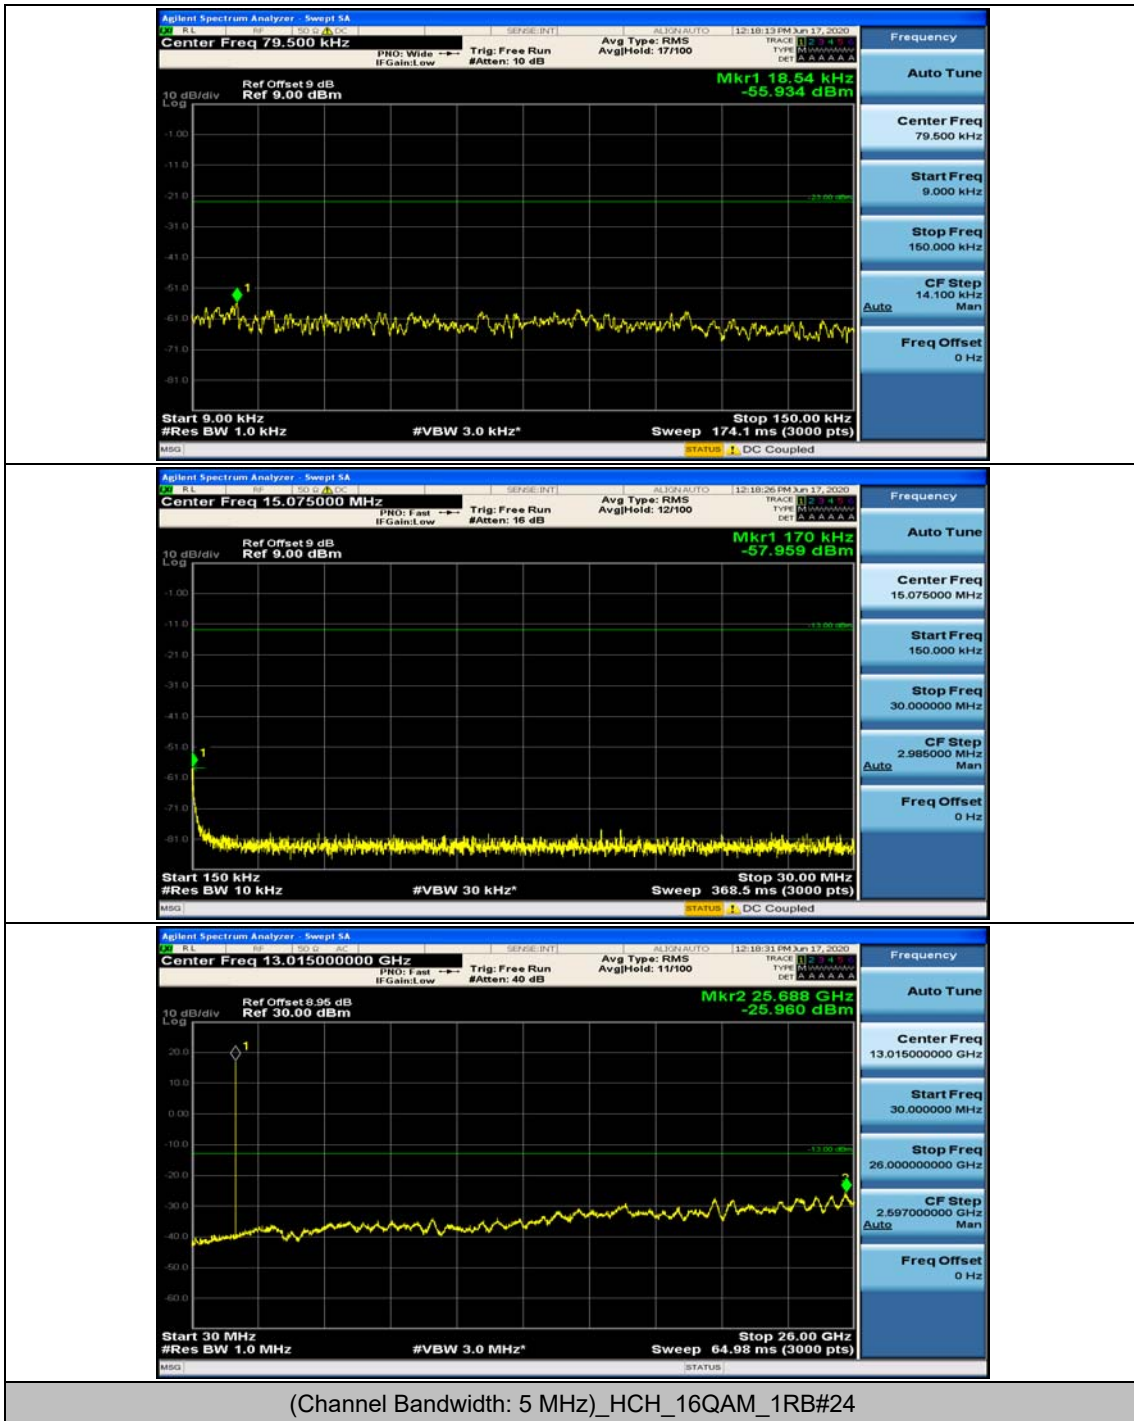

(Channel Bandwidth: 3 MHz)_MCH_16QAM_1RB#0

(Channel Bandwidth: 3 MHz)_MCH_16QAM_1RB#7

Channel Bandwidth: 5 MHz

(Channel Bandwidth: 5 MHz)_MCH_QPSK_1RB#0

(Channel Bandwidth: 5 MHz)_MCH_QPSK_1RB#12

(Channel Bandwidth: 5 MHz)_HCH_QPSK_1RB#0

(Channel Bandwidth: 5 MHz)_HCH_QPSK_1RB#12

(Channel Bandwidth: 5 MHz)_LCH_16QAM_1RB#0

(Channel Bandwidth: 5 MHz)_LCH_16QAM_1RB#12

(Channel Bandwidth: 5 MHz)_MCH_16QAM_1RB#0

(Channel Bandwidth: 5 MHz)_MCH_16QAM_1RB#12

Channel Bandwidth: 10 MHz

Channel Bandwidth: 15 MHz

(Channel Bandwidth:15 MHz)_MCH_QPSK_1RB#0

(Channel Bandwidth:15 MHz)_MCH_QPSK_1RB#37