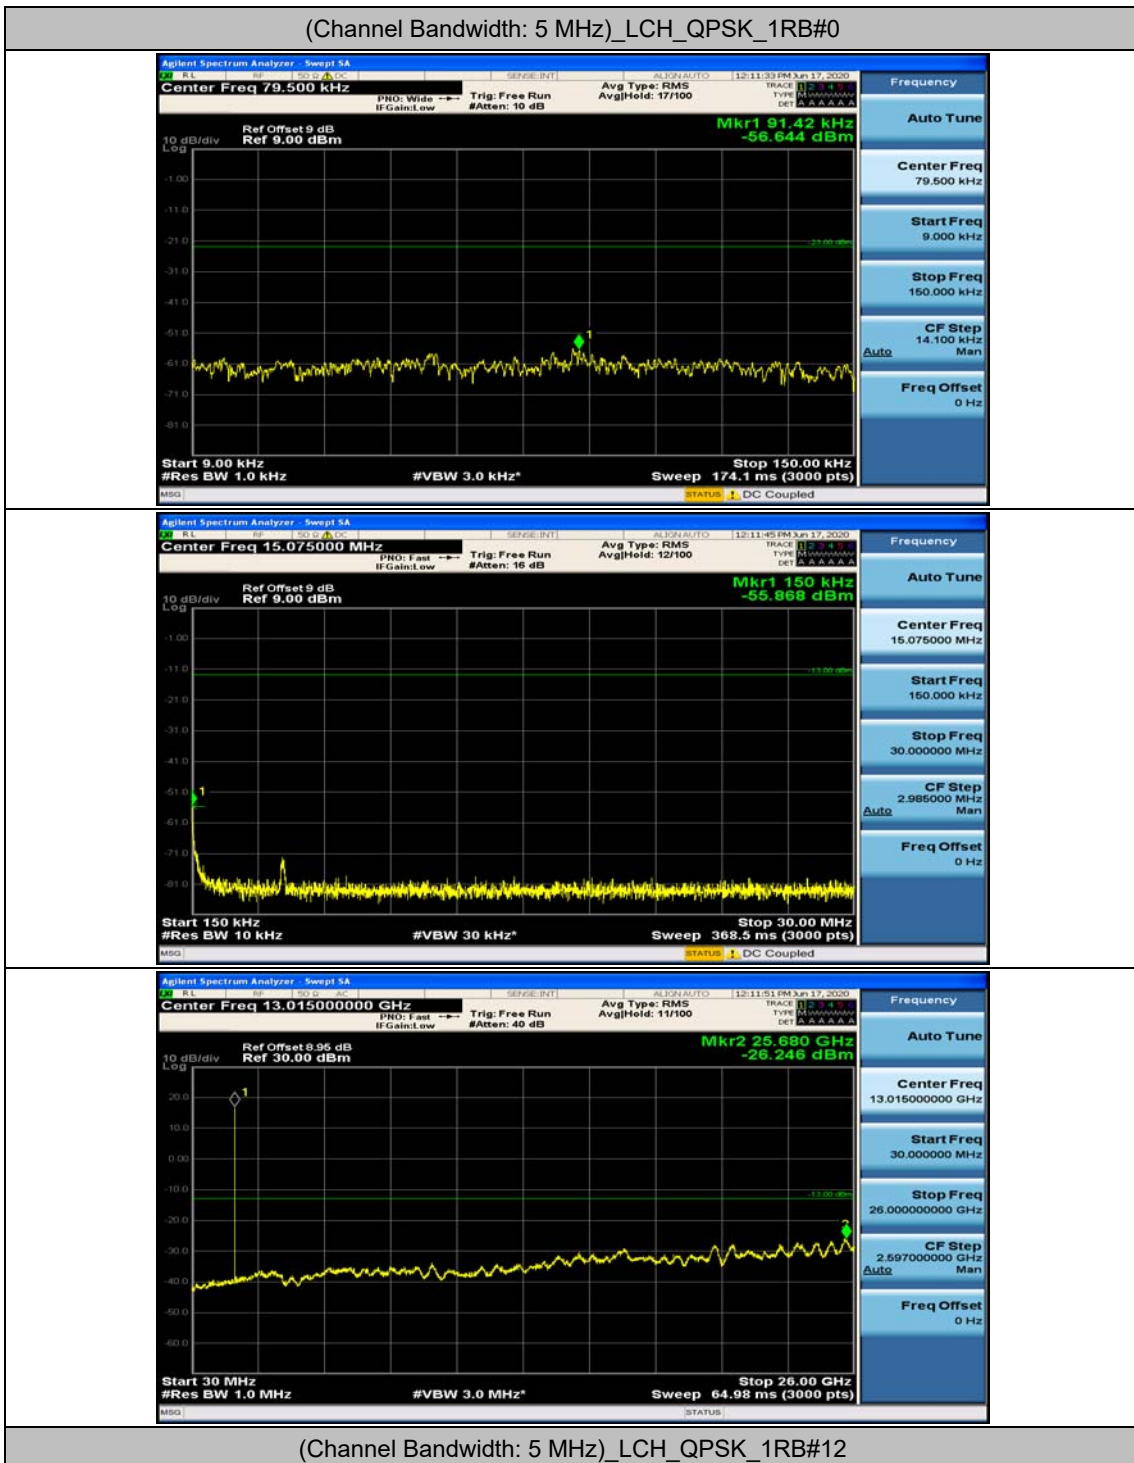

(Channel Bandwidth: 3 MHz)_MCH_16QAM_1RB#0

(Channel Bandwidth: 3 MHz)_MCH_16QAM_1RB#7

Channel Bandwidth: 5 MHz

(Channel Bandwidth: 5 MHz)_MCH_QPSK_1RB#0

(Channel Bandwidth: 5 MHz)_MCH_QPSK_1RB#12

(Channel Bandwidth: 5 MHz)_HCH_QPSK_1RB#0

(Channel Bandwidth: 5 MHz)_HCH_QPSK_1RB#12

(Channel Bandwidth: 5 MHz)_LCH_16QAM_1RB#0

(Channel Bandwidth: 5 MHz)_LCH_16QAM_1RB#12

(Channel Bandwidth: 5 MHz)_MCH_16QAM_1RB#0

(Channel Bandwidth: 5 MHz)_MCH_16QAM_1RB#12