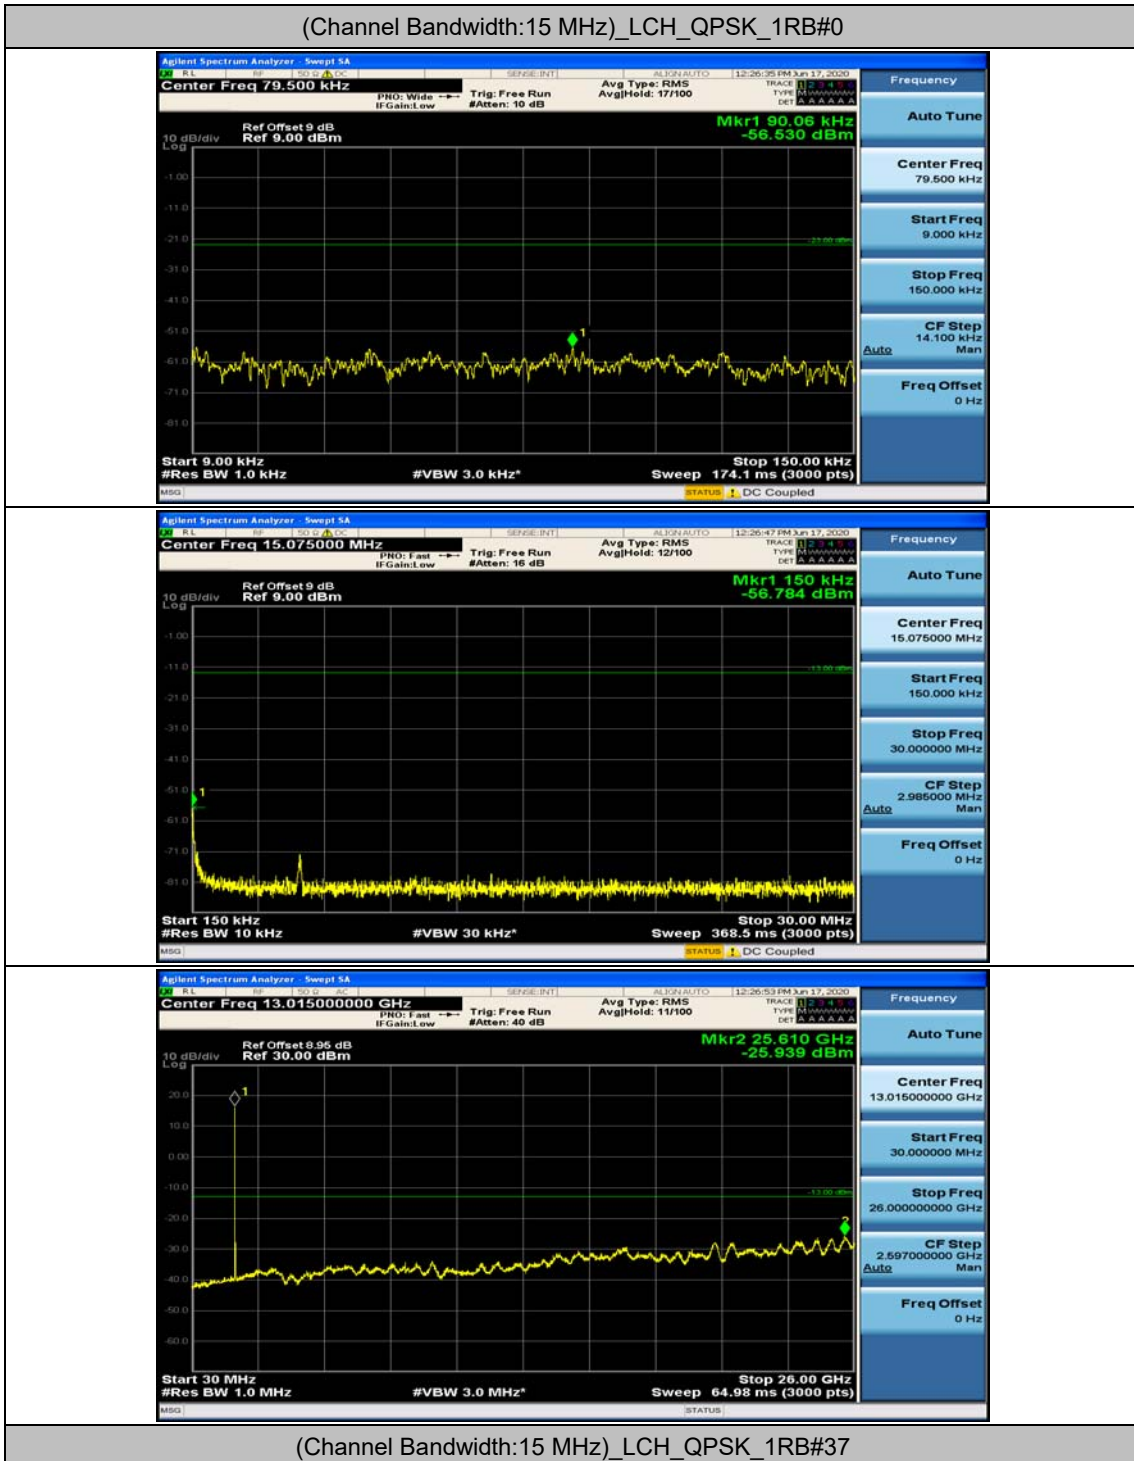

(Channel Bandwidth: 3 MHz)_MCH_16QAM_1RB#0

(Channel Bandwidth: 3 MHz)_MCH_16QAM_1RB#7

Channel Bandwidth: 5 MHz

(Channel Bandwidth: 5 MHz)_MCH_QPSK_1RB#0

(Channel Bandwidth: 5 MHz)_MCH_QPSK_1RB#12

(Channel Bandwidth: 5 MHz)_HCH_QPSK_1RB#0

(Channel Bandwidth: 5 MHz)_HCH_QPSK_1RB#12

(Channel Bandwidth: 5 MHz)_LCH_16QAM_1RB#0

(Channel Bandwidth: 5 MHz)_LCH_16QAM_1RB#12

(Channel Bandwidth: 5 MHz)_MCH_16QAM_1RB#0

(Channel Bandwidth: 5 MHz)_MCH_16QAM_1RB#12

Channel Bandwidth: 10 MHz

Channel Bandwidth: 15 MHz

(Channel Bandwidth:15 MHz)_MCH_QPSK_1RB#0

(Channel Bandwidth:15 MHz)_MCH_QPSK_1RB#37