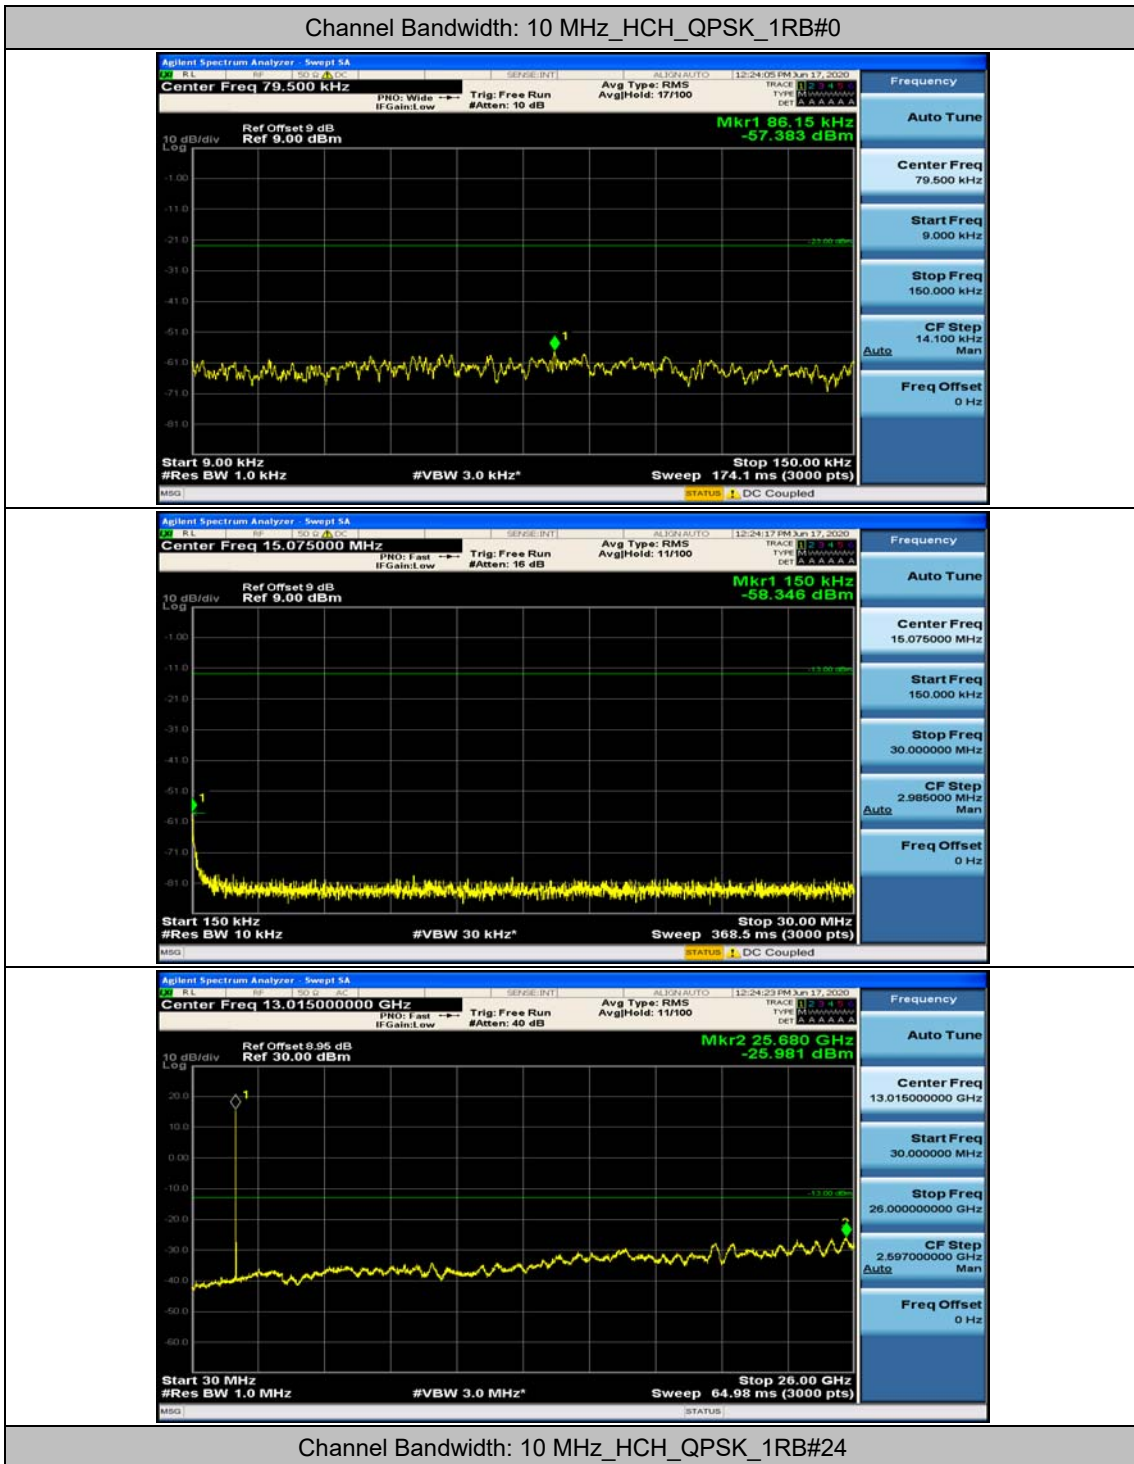

(Channel Bandwidth: 3 MHz)_MCH_16QAM_1RB#0

(Channel Bandwidth: 3 MHz)_MCH_16QAM_1RB#7

Channel Bandwidth: 5 MHz

(Channel Bandwidth: 5 MHz)_MCH_QPSK_1RB#0

(Channel Bandwidth: 5 MHz)_MCH_QPSK_1RB#12

(Channel Bandwidth: 5 MHz)_HCH_QPSK_1RB#0

(Channel Bandwidth: 5 MHz)_HCH_QPSK_1RB#12

(Channel Bandwidth: 5 MHz)_LCH_16QAM_1RB#0

(Channel Bandwidth: 5 MHz)_LCH_16QAM_1RB#12

(Channel Bandwidth: 5 MHz)_MCH_16QAM_1RB#0

(Channel Bandwidth: 5 MHz)_MCH_16QAM_1RB#12

Channel Bandwidth: 10 MHz

Channel Bandwidth: 15 MHz

(Channel Bandwidth:15 MHz)_MCH_QPSK_1RB#0

(Channel Bandwidth:15 MHz)_MCH_QPSK_1RB#37