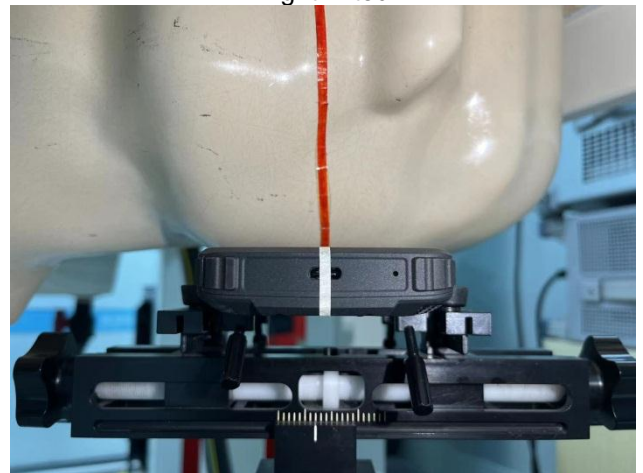

EUT Photos (Model: conquest-F5)

EUT Antenna Locations

SAR Test Setup Photos

Head

Right Cheek

Right Tilted

Left Cheek

Left Tilted

Body

Front side (10mm)

Back side(10mm)

Left side (10mm)

Right side(10mm)

Top side(10mm)

Bottom side(10mm)