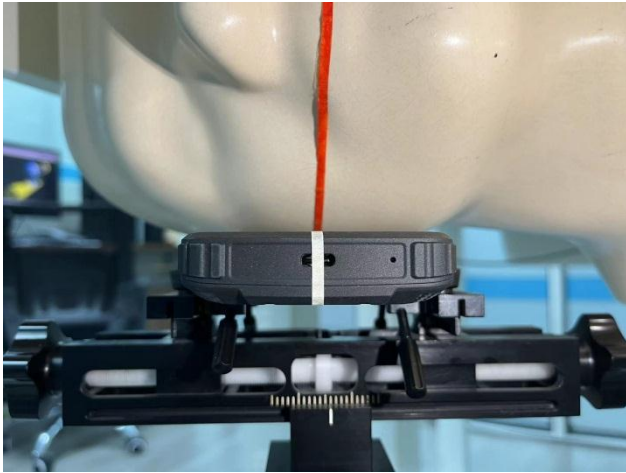

EUT Photos (Model: conquest-F5)

EUT Antenna Locations

SAR Test Setup Photos

Head

Right Cheek

Right Tilted

Left Cheek

Left Tilted

Body

Front side (10mm)

Back side(10mm)

Left side (10mm)

Right side(10mm)

Top side(10mm)

Bottom side(10mm)