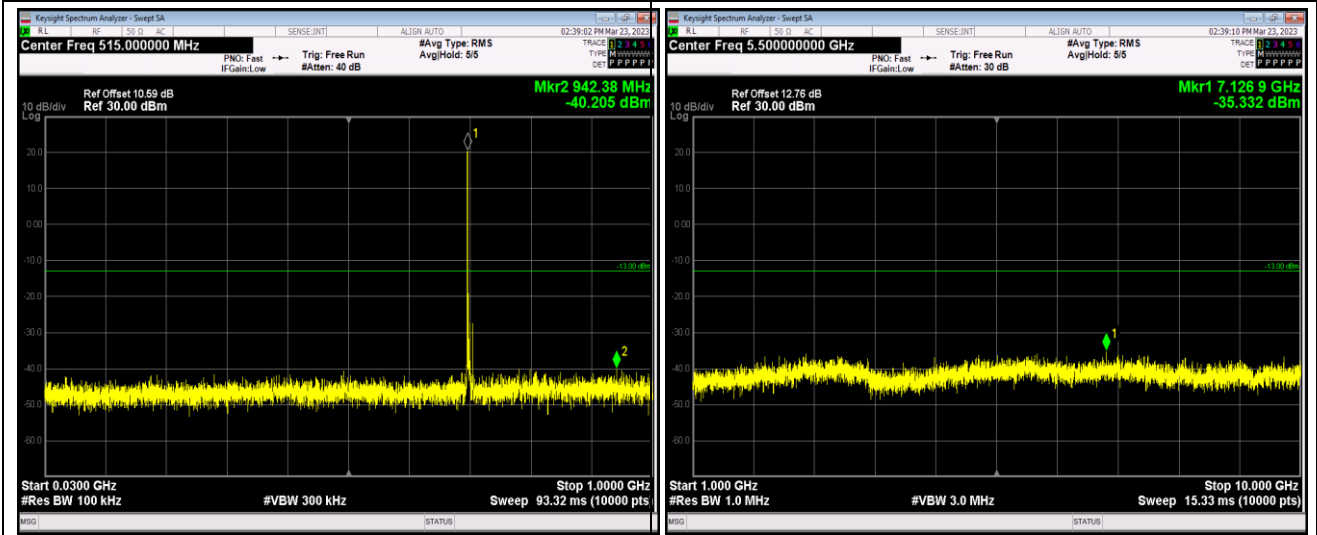

Band17-5MHz-64QAM-23755-1RB#0-Range1:30~1000MHz

Band17-5MHz-64QAM-23755-1RB#0-Range2:1000~10000MHz

Band17-5MHz-64QAM-23790-1RB#0-Range1:30~1000MHz

Band17-5MHz-64QAM-23790-1RB#0-Range2:1000~10000MHz

Band17-10MHz-64QAM-23790-1RB#0-Range1:30~1000MHz

Band17-10MHz-64QAM-23790-1RB#0-Range2:1000~10000MHz

Band17-10MHz-64QAM-23800-1RB#0-Range1:30~1000MHz

Band17-10MHz-64QAM-23800-1RB#0-Range2:1000~10000MHz

Band25-1.4MHz-16QAM-26047-1RB#0-Range1:30  
~1000MHz