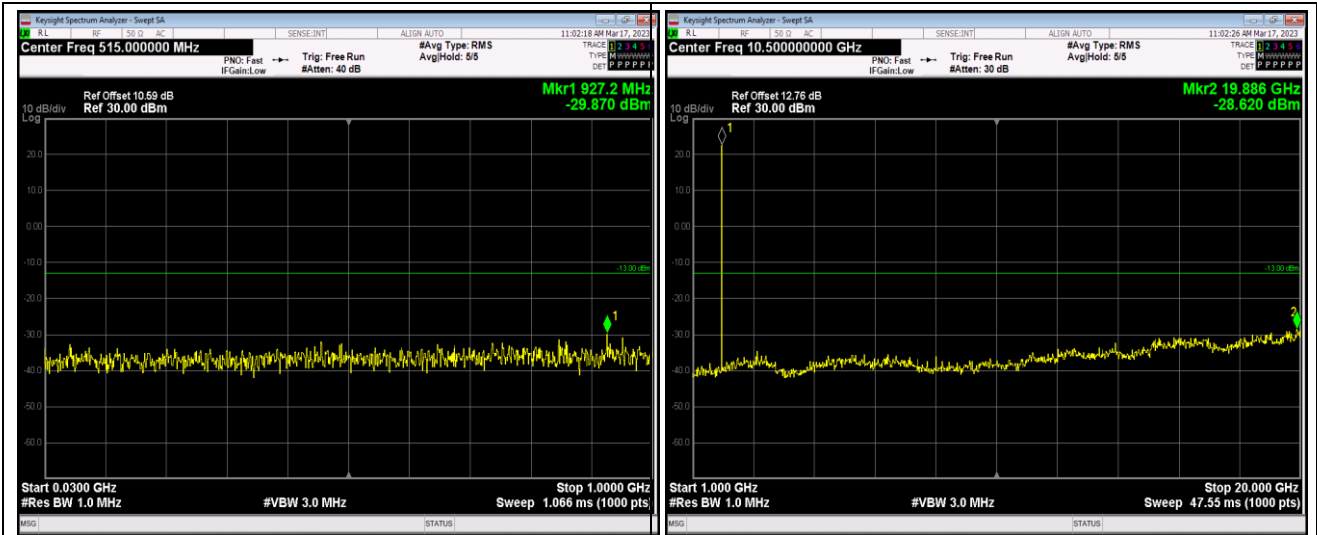

Band17-5MHz-64QAM-23755-1RB#0-Range1:30~1000MHz

Band17-5MHz-64QAM-23755-1RB#0-Range2:1000~10000MHz

Band17-5MHz-64QAM-23790-1RB#0-Range1:30~1000MHz

Band17-5MHz-64QAM-23790-1RB#0-Range2:1000~10000MHz

Band17-10MHz-64QAM-23790-1RB#0-Range1:30~1000MHz

Band17-10MHz-64QAM-23790-1RB#0-Range2:1000~10000MHz

Band17-10MHz-64QAM-23800-1RB#0-Range1:30~1000MHz

Band17-10MHz-64QAM-23800-1RB#0-Range2:1000~10000MHz

Band25-1.4MHz-16QAM-26047-1RB#0-Range1:30  
~1000MHz