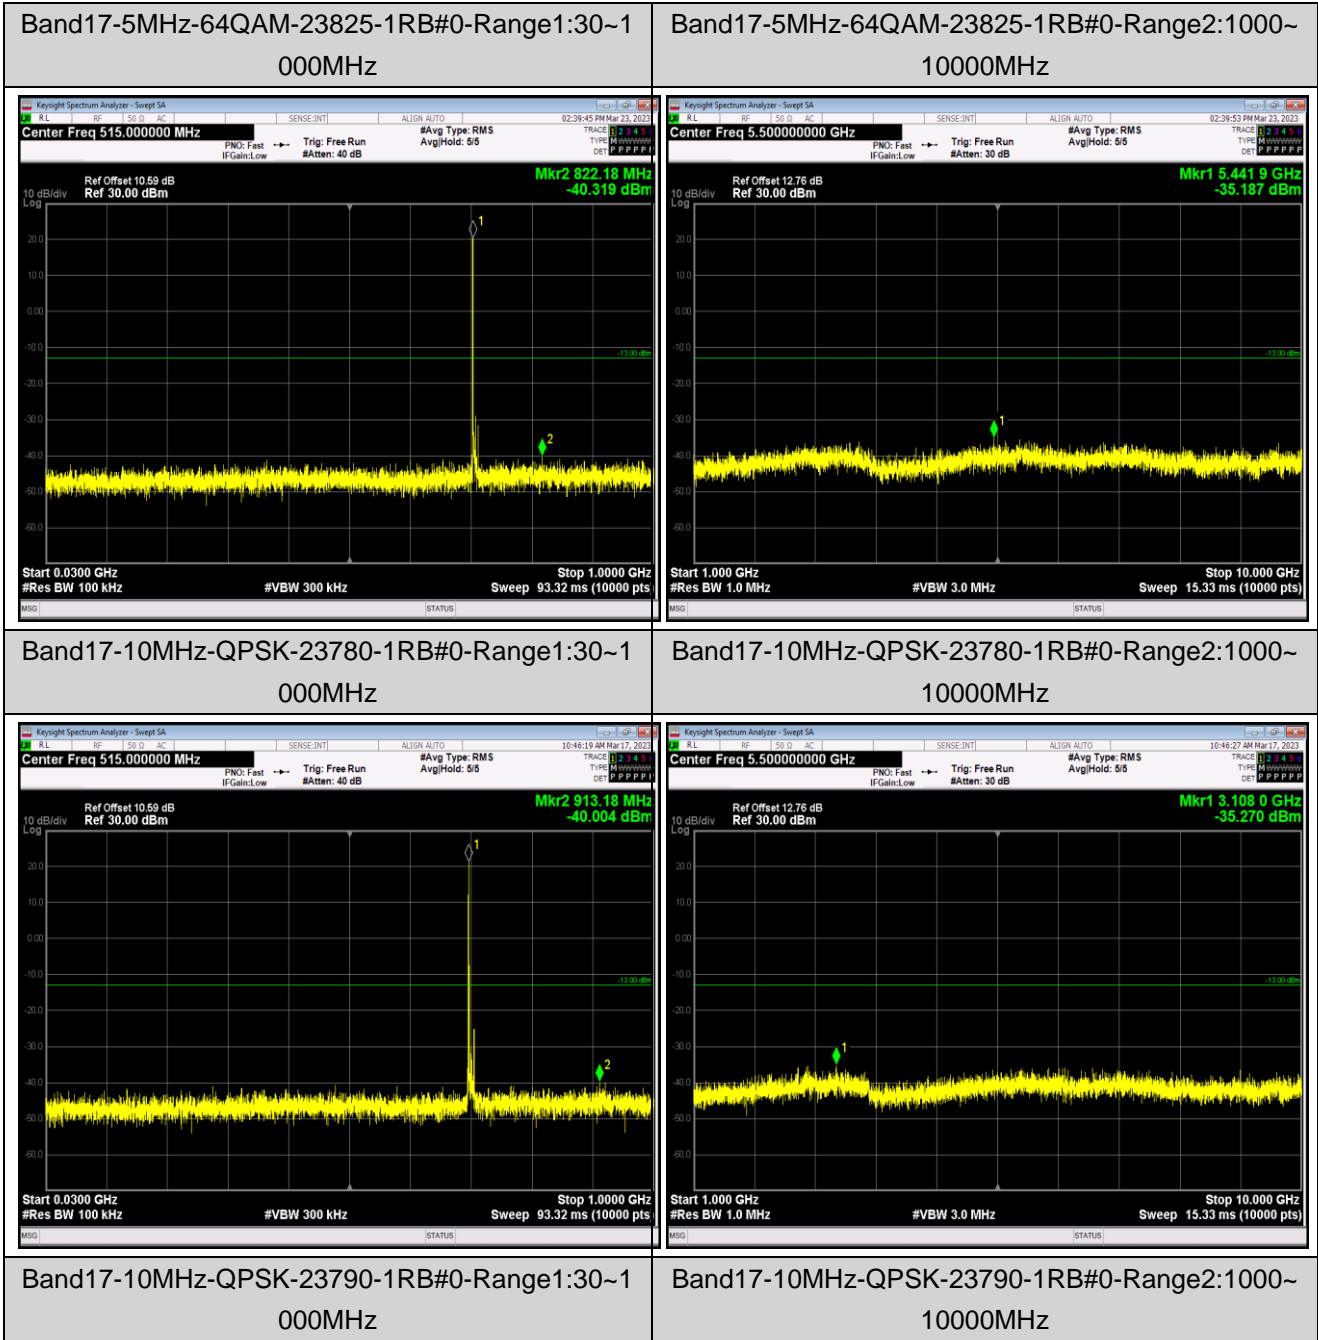

Band17-5MHz-64QAM-23755-1RB#0-Range1:30~1000MHz

Band17-5MHz-64QAM-23755-1RB#0-Range2:1000~10000MHz

Band17-5MHz-64QAM-23790-1RB#0-Range1:30~1000MHz

Band17-5MHz-64QAM-23790-1RB#0-Range2:1000~10000MHz

Band17-10MHz-64QAM-23790-1RB#0-Range1:30~1000MHz

Band17-10MHz-64QAM-23790-1RB#0-Range2:1000~10000MHz

Band17-10MHz-64QAM-23800-1RB#0-Range1:30~1000MHz

Band17-10MHz-64QAM-23800-1RB#0-Range2:1000~10000MHz

Band25-1.4MHz-16QAM-26047-1RB#0-Range1:30  
~1000MHz