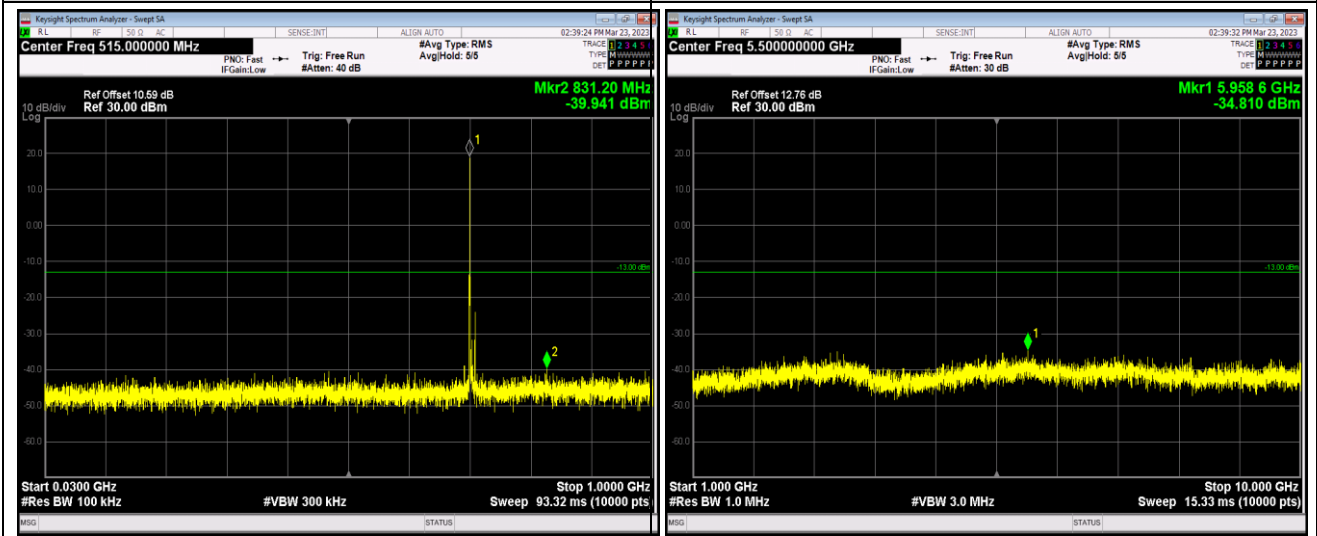

Band17-5MHz-64QAM-23755-1RB#0-Range1:30~1000MHz

Band17-5MHz-64QAM-23755-1RB#0-Range2:1000~10000MHz

Band17-5MHz-64QAM-23790-1RB#0-Range1:30~1000MHz

Band17-5MHz-64QAM-23790-1RB#0-Range2:1000~10000MHz

Band17-10MHz-64QAM-23790-1RB#0-Range1:30~1000MHz

Band17-10MHz-64QAM-23790-1RB#0-Range2:1000~10000MHz

Band17-10MHz-64QAM-23800-1RB#0-Range1:30~1000MHz

Band17-10MHz-64QAM-23800-1RB#0-Range2:1000~10000MHz

Band25-1.4MHz-16QAM-26047-1RB#0-Range1:30  
~1000MHz