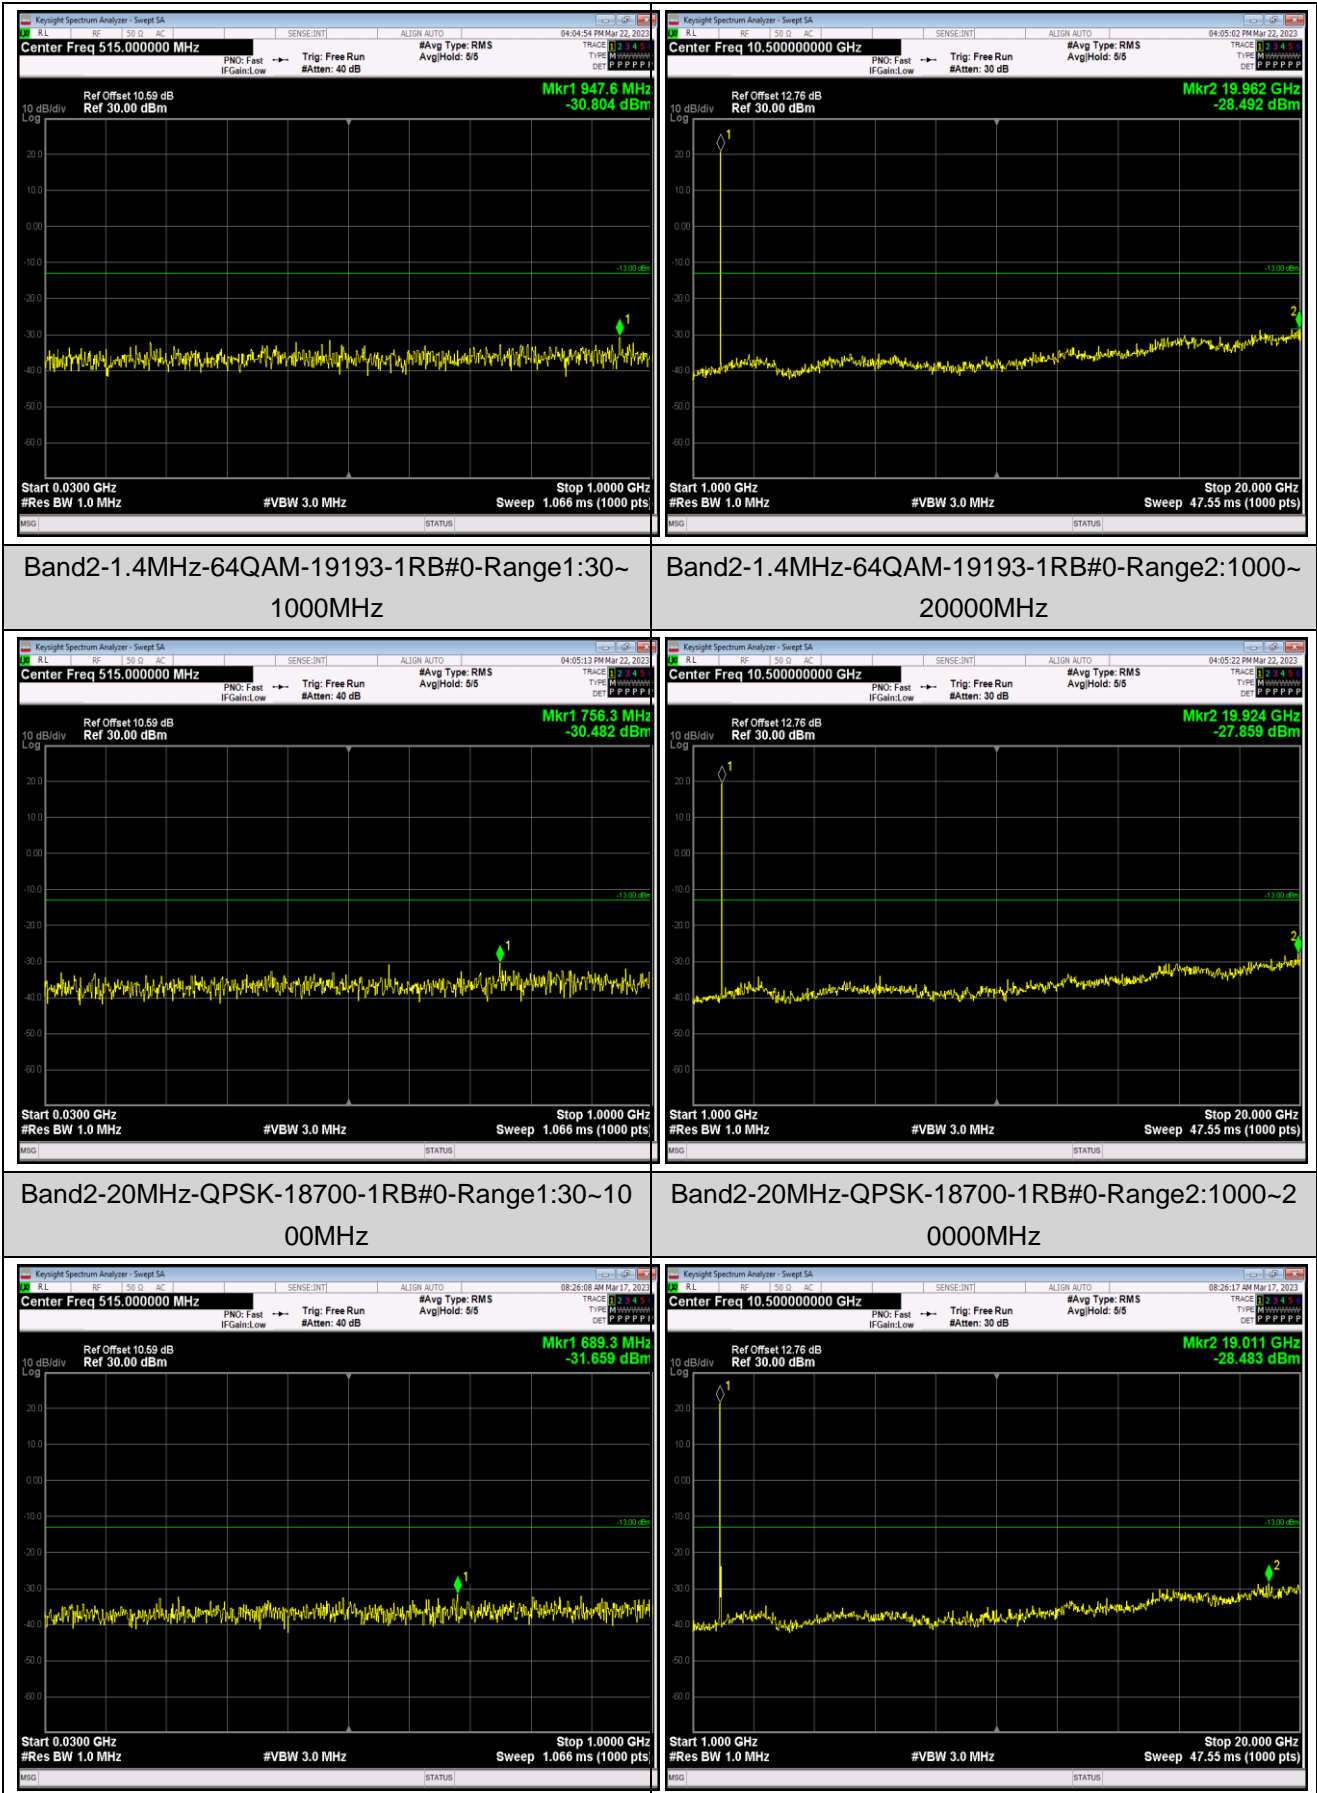

*Remark: All bandwidth and all modulation had been tested, but only the worst case data displayed in this report.*

Test Graphs

Band2-1.4MHz-64QAM-19193-1RB#0-Range1:30~1000MHz

Band2-1.4MHz-64QAM-19193-1RB#0-Range2:1000~20000MHz

Band2-20MHz-QPSK-18700-1RB#0-Range1:30~1000MHz

Band2-20MHz-QPSK-18700-1RB#0-Range2:1000~20000MHz

Band7-5MHz-QPSK-20775-1RB#0-Range1:30~100  
OMHz

Band7-5MHz-QPSK-20775-1RB#0-Range2:1000~26  
500MHz

Band7-5MHz-QPSK-21100-1RB#0-Range1:30~100  
OMHz