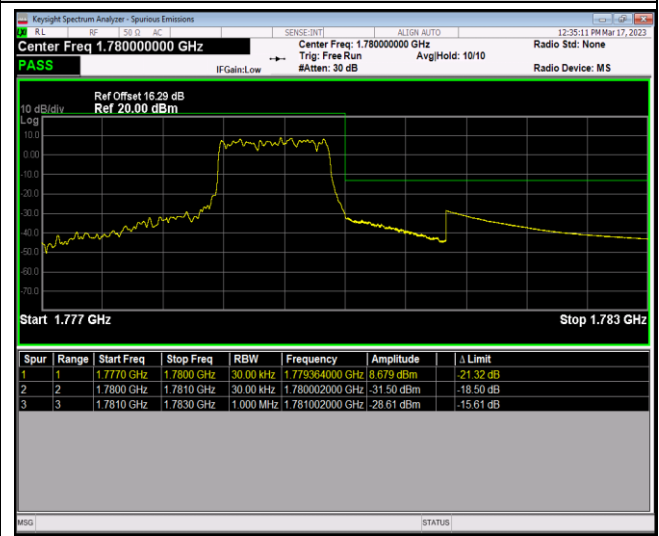

Band66-1.4MHz-16QAM-131979-6RB#0

Band66-1.4MHz-16QAM-132665-1RB#0

Band66-1.4MHz-16QAM-132665-1RB#5

Band66-1.4MHz-16QAM-132665-6RB#0

Band66-1.4MHz-64QAM-131979-1RB#0

Band66-1.4MHz-64QAM-131979-1RB#5

Band66-1.4MHz-64QAM-131979-6RB#0