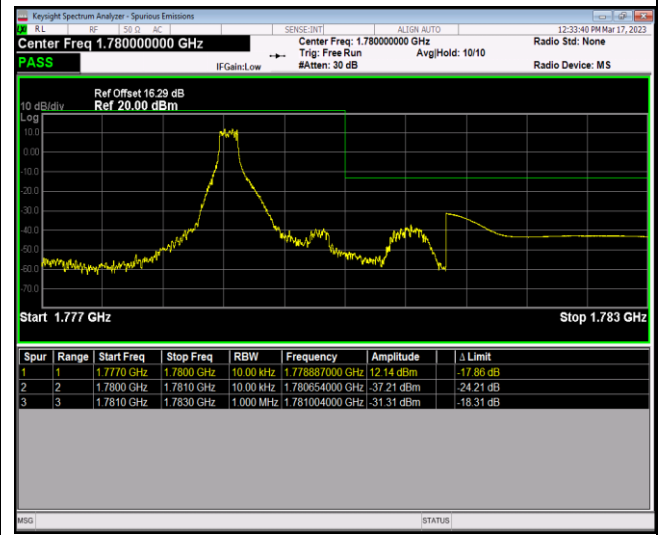

Band66-1.4MHz-16QAM-131979-6RB#0

Band66-1.4MHz-16QAM-132665-1RB#0

Band66-1.4MHz-16QAM-132665-1RB#5

Band66-1.4MHz-16QAM-132665-6RB#0

Band66-1.4MHz-64QAM-131979-1RB#0

Band66-1.4MHz-64QAM-131979-1RB#5

Band66-1.4MHz-64QAM-131979-6RB#0