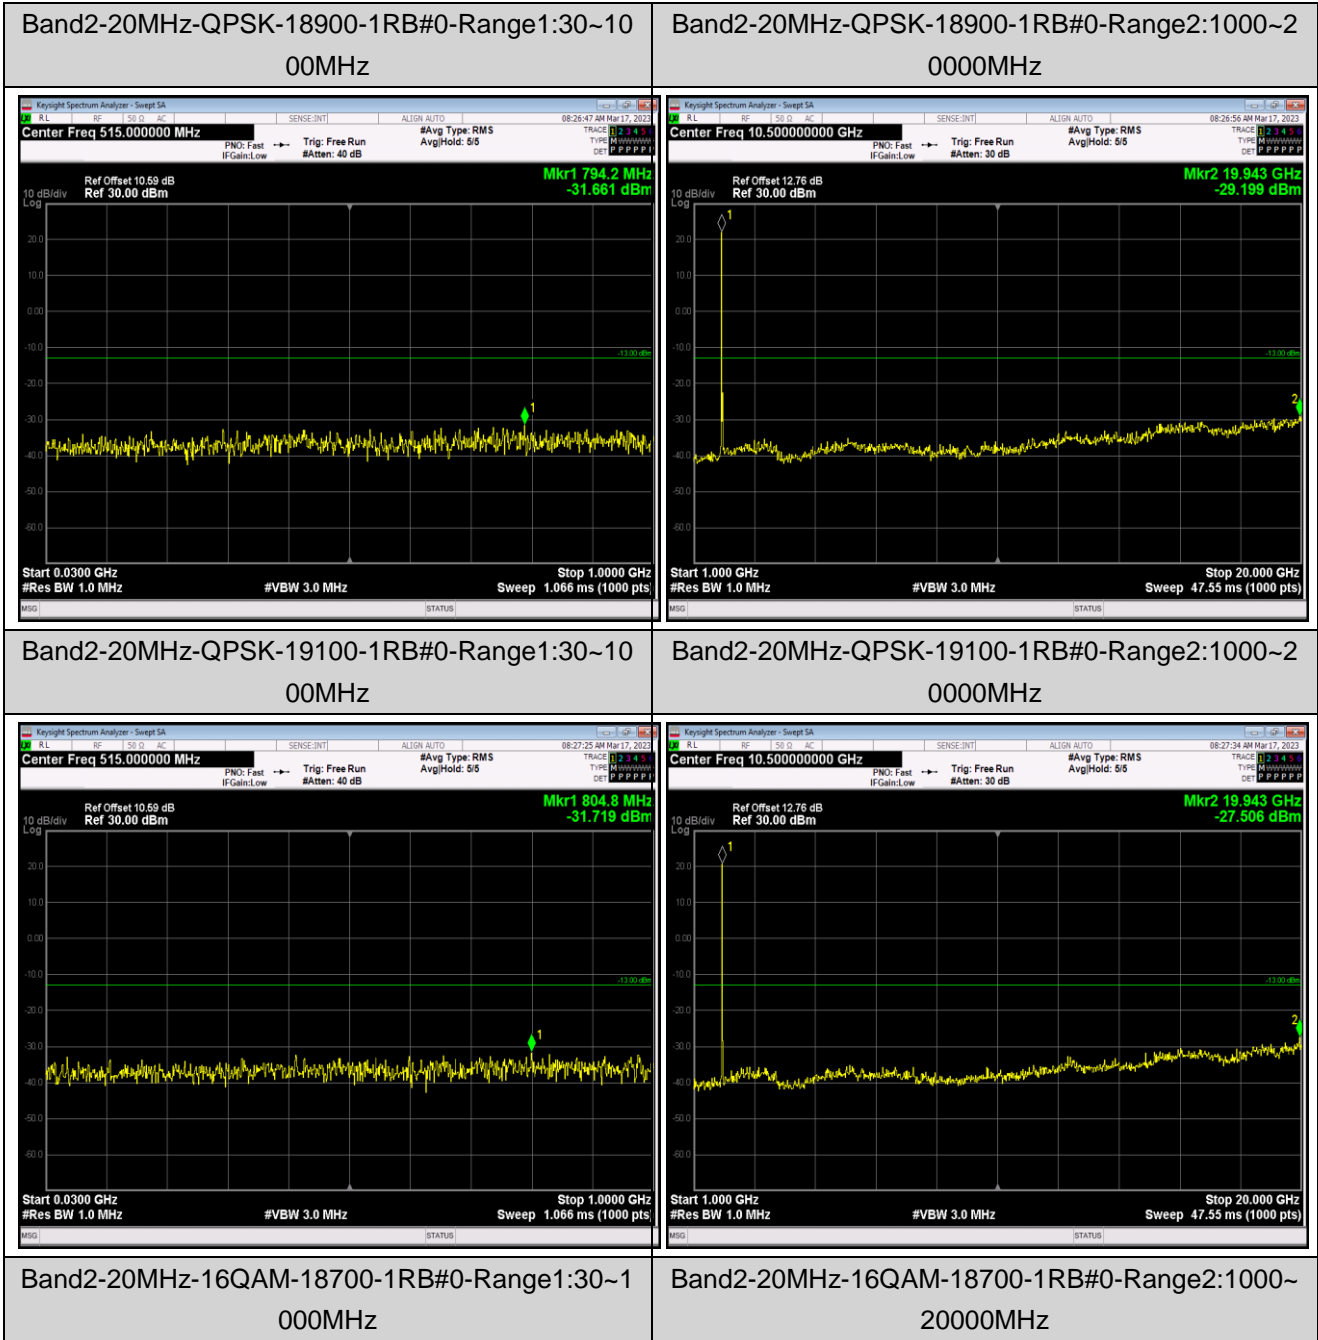

*Remark: All bandwidth and all modulation had been tested, but only the worst case data displayed in this report.*

Test Graphs

Band2-1.4MHz-64QAM-19193-1RB#0-Range1:30~1000MHz

Band2-1.4MHz-64QAM-19193-1RB#0-Range2:1000~20000MHz

Band2-20MHz-QPSK-18700-1RB#0-Range1:30~1000MHz

Band2-20MHz-QPSK-18700-1RB#0-Range2:1000~20000MHz

Band7-5MHz-QPSK-20775-1RB#0-Range1:30~100  
OMHz

Band7-5MHz-QPSK-20775-1RB#0-Range2:1000~26  
500MHz

Band7-5MHz-QPSK-21100-1RB#0-Range1:30~100  
OMHz