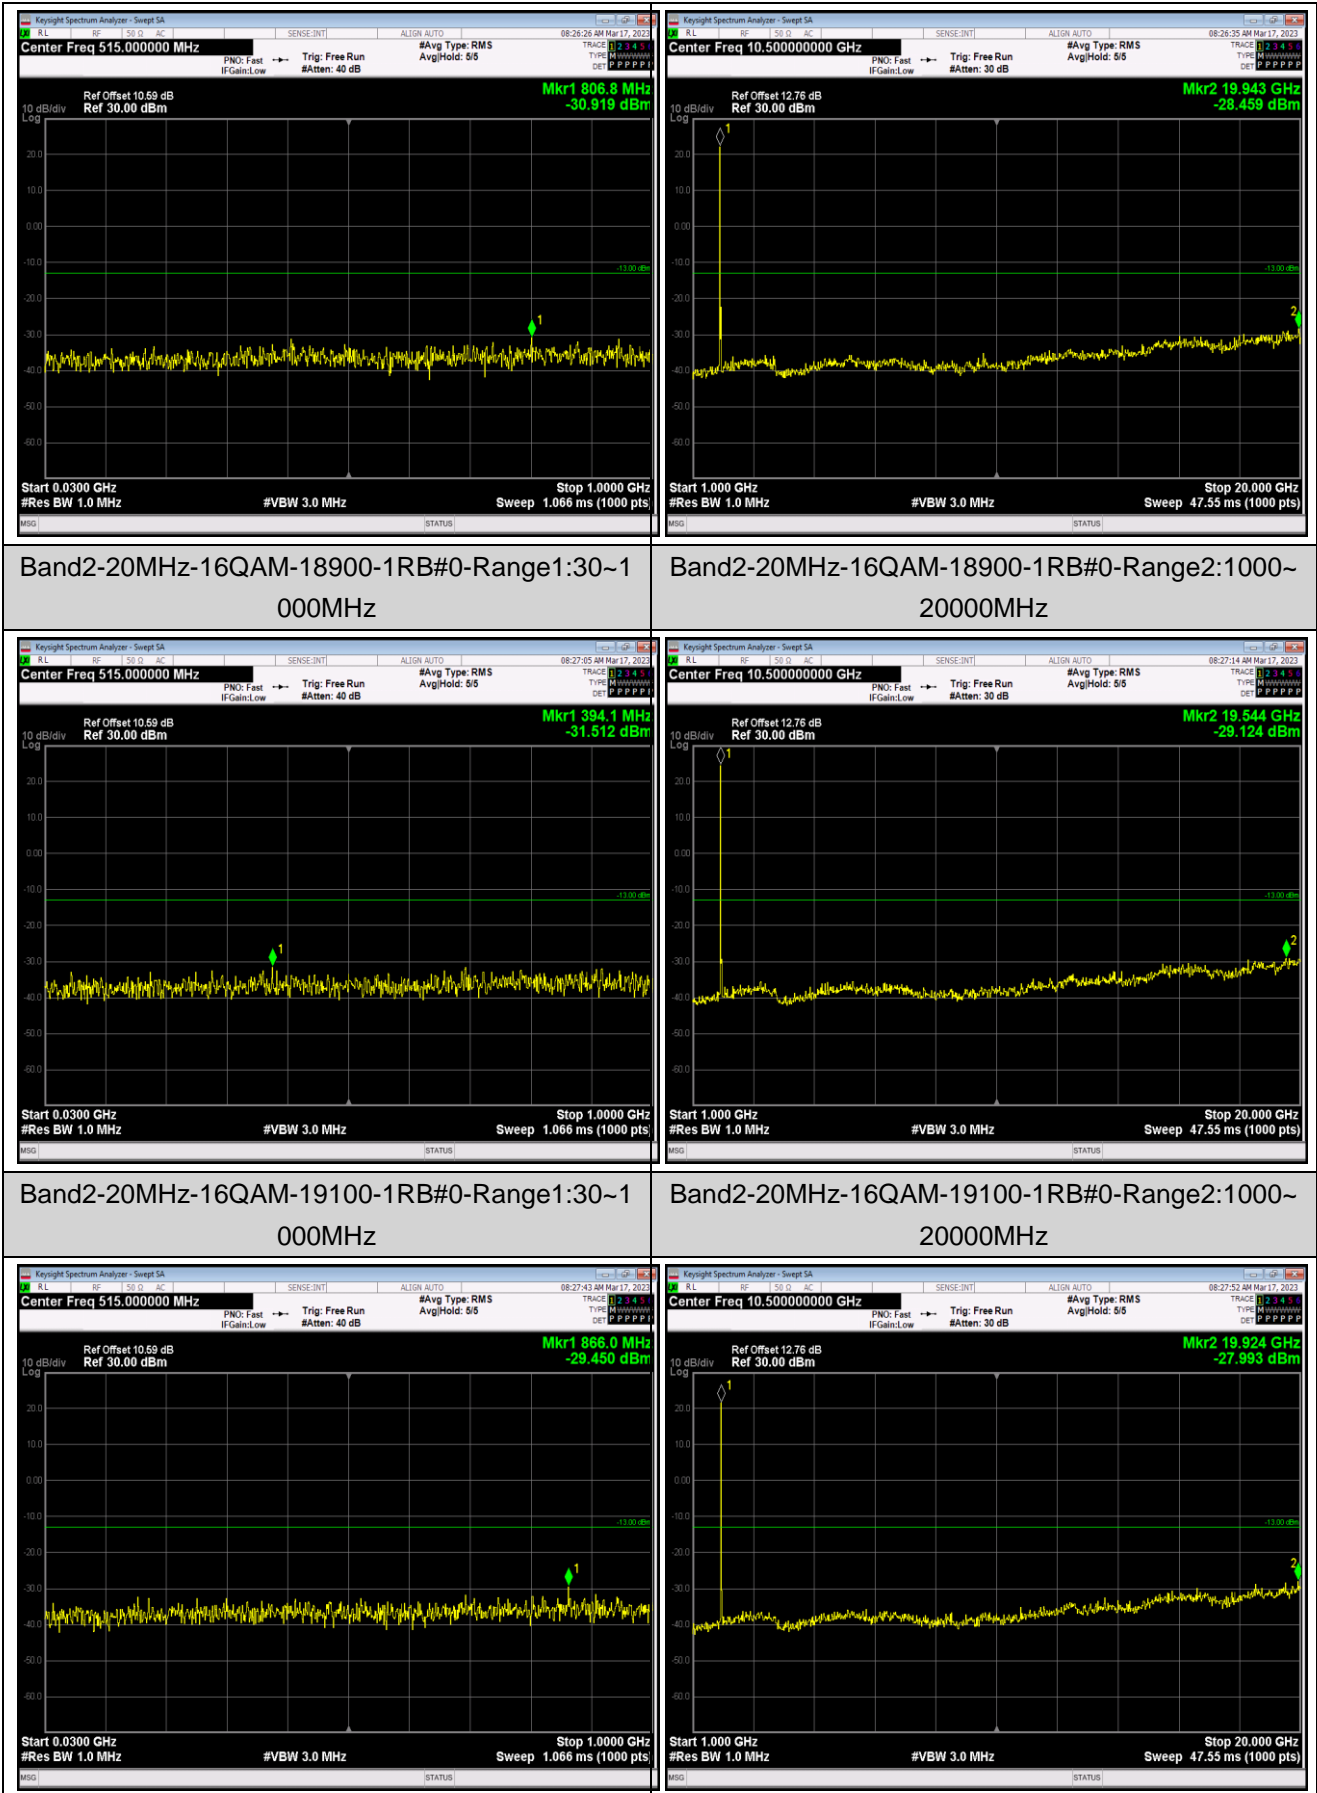

*Remark: All bandwidth and all modulation had been tested, but only the worst case data displayed in this report.*

Test Graphs

Band2-1.4MHz-64QAM-19193-1RB#0-Range1:30~1000MHz

Band2-1.4MHz-64QAM-19193-1RB#0-Range2:1000~20000MHz

Band2-20MHz-QPSK-18700-1RB#0-Range1:30~1000MHz

Band2-20MHz-QPSK-18700-1RB#0-Range2:1000~20000MHz

Band7-5MHz-QPSK-20775-1RB#0-Range1:30~100  
OMHz

Band7-5MHz-QPSK-20775-1RB#0-Range2:1000~26  
500MHz

Band7-5MHz-QPSK-21100-1RB#0-Range1:30~100  
OMHz