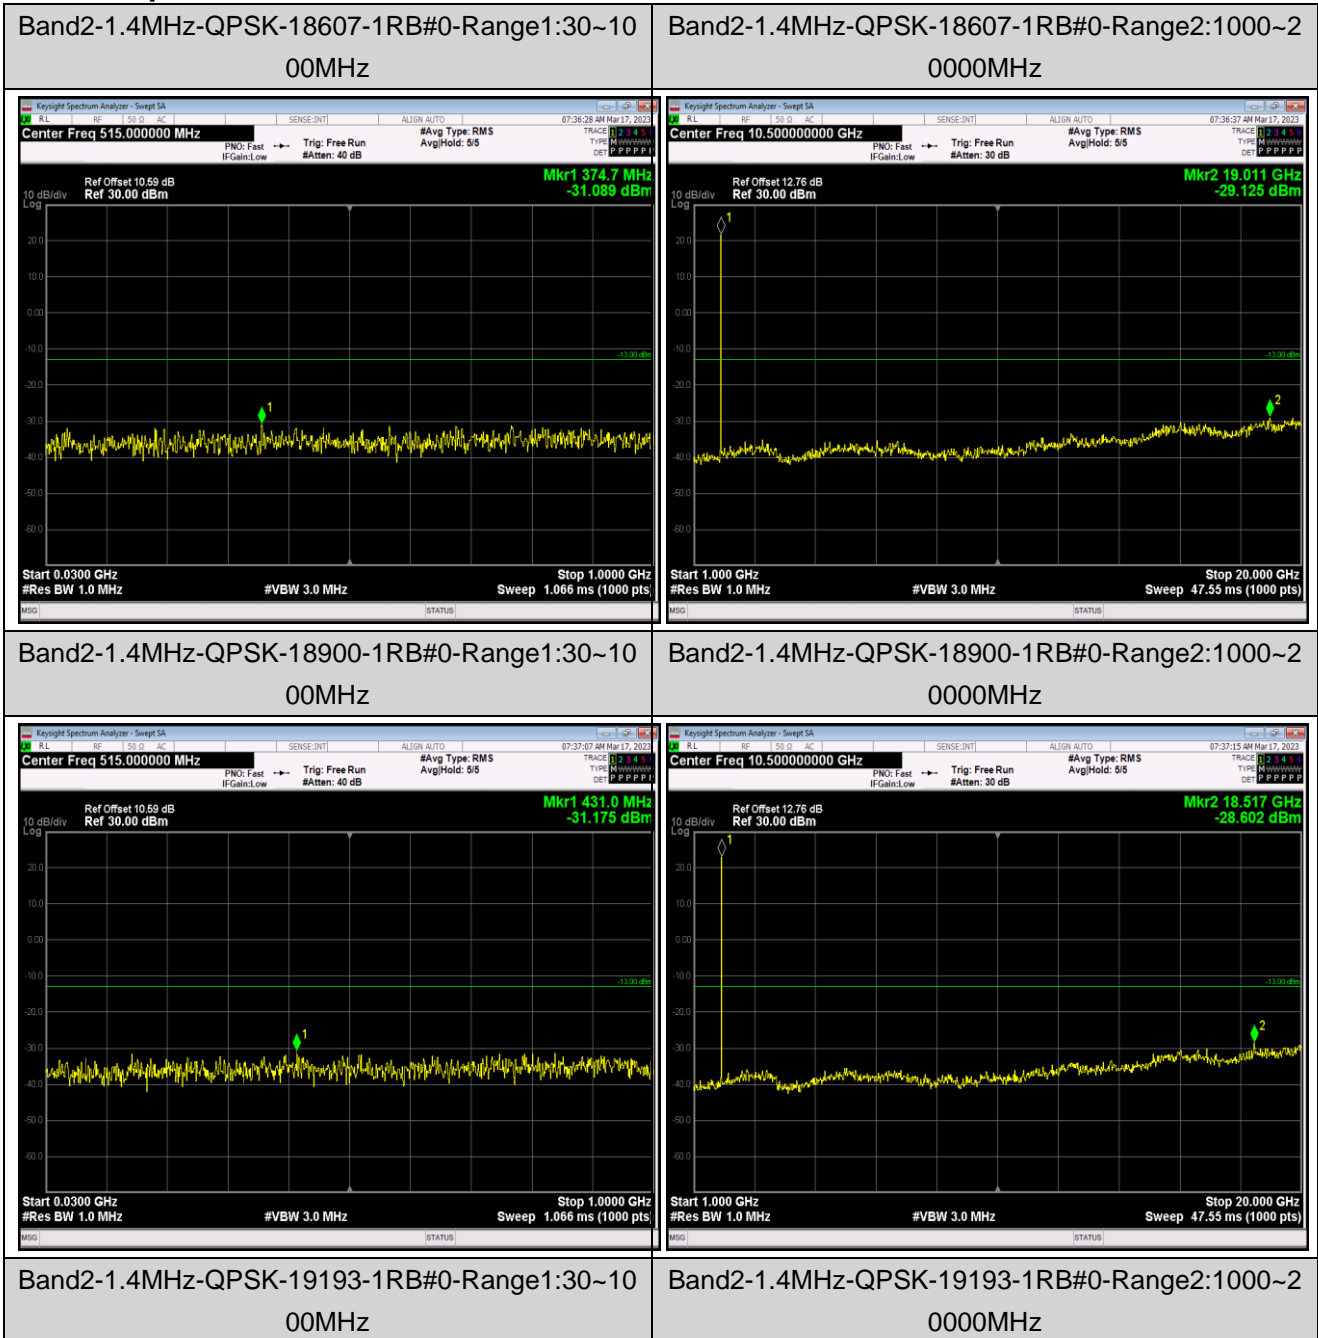

Test Graphs