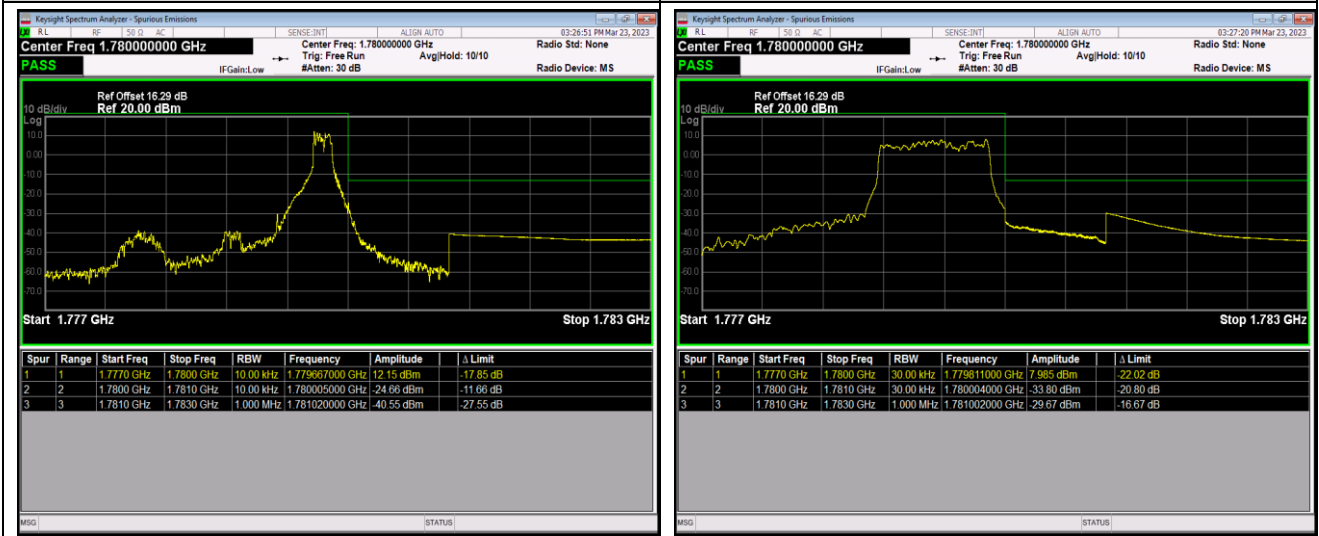

Band66-1.4MHz-64QAM-132665-1RB#5

Band66-1.4MHz-64QAM-132665-6RB#0

Band66-20MHz-QPSK-132072-1RB#0

Band66-20MHz-QPSK-132072-1RB#99