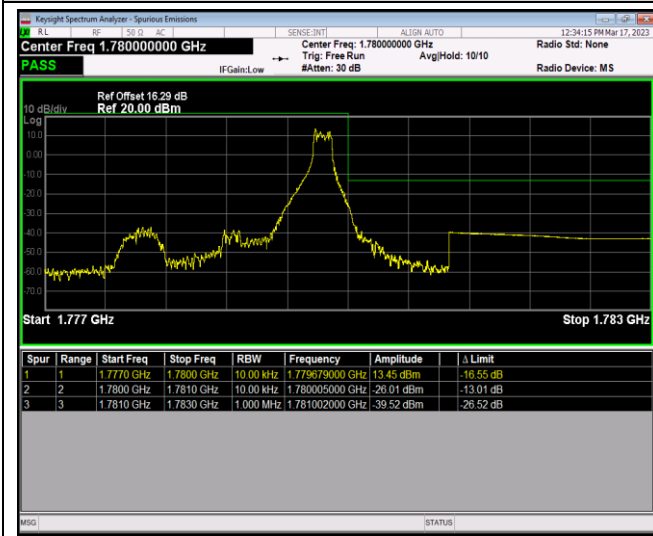

Band66-1.4MHz-16QAM-131979-6RB#0

Band66-1.4MHz-16QAM-132665-1RB#0

Band66-1.4MHz-16QAM-132665-1RB#5

Band66-1.4MHz-16QAM-132665-6RB#0

Band66-1.4MHz-64QAM-131979-1RB#0

Band66-1.4MHz-64QAM-131979-1RB#5

Band66-1.4MHz-64QAM-131979-6RB#0