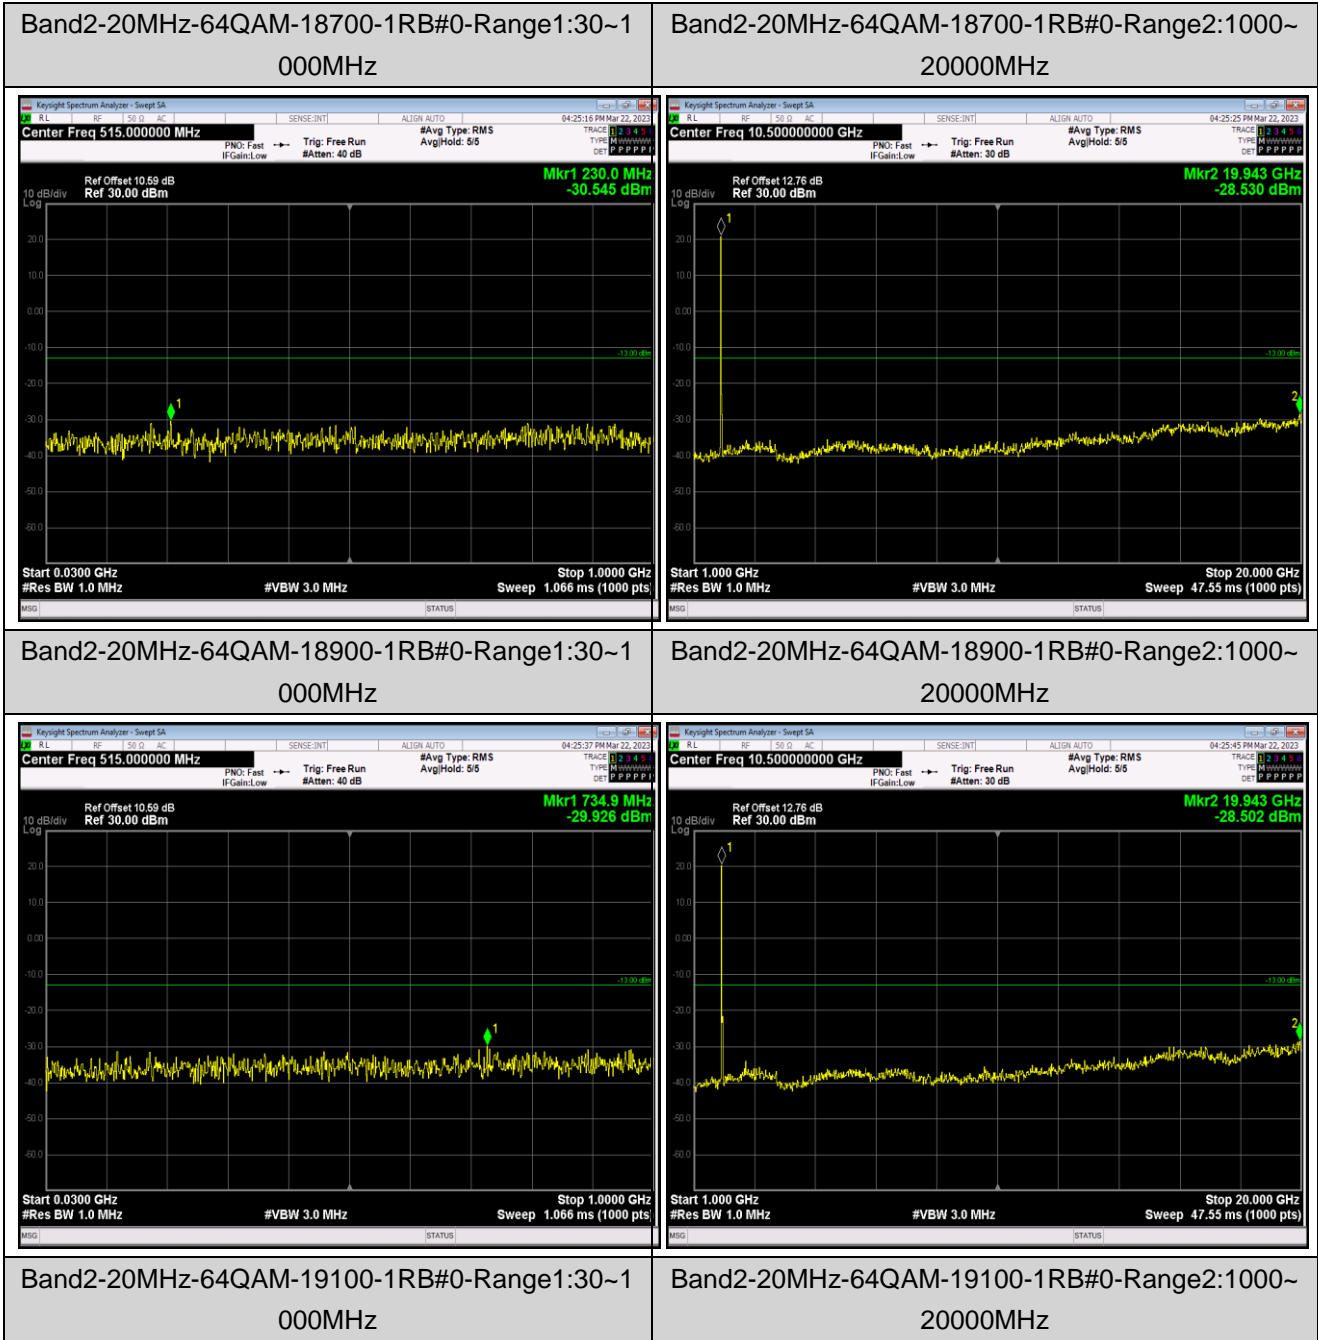

*Remark: All bandwidth and all modulation had been tested, but only the worst case data displayed in this report.*

Test Graphs

Band2-1.4MHz-64QAM-19193-1RB#0-Range1:30~1000MHz

Band2-1.4MHz-64QAM-19193-1RB#0-Range2:1000~20000MHz

Band2-20MHz-QPSK-18700-1RB#0-Range1:30~1000MHz

Band2-20MHz-QPSK-18700-1RB#0-Range2:1000~20000MHz

Band7-5MHz-QPSK-20775-1RB#0-Range1:30~100  
OMHz

Band7-5MHz-QPSK-20775-1RB#0-Range2:1000~26  
500MHz

Band7-5MHz-QPSK-21100-1RB#0-Range1:30~100  
OMHz