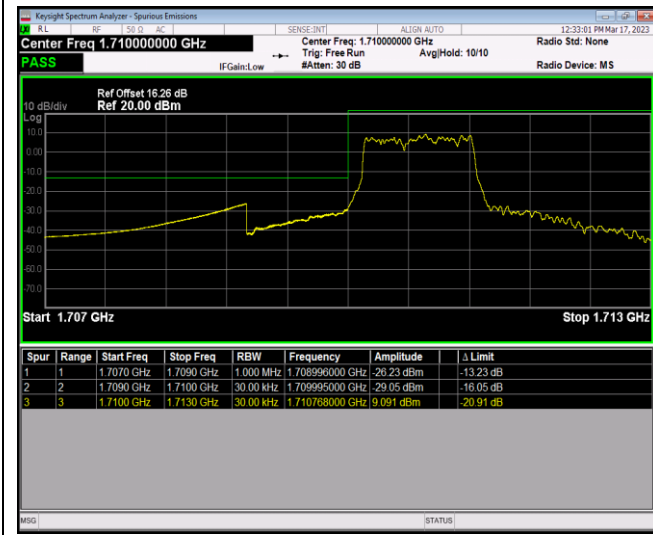

Band66-1.4MHz-16QAM-131979-6RB#0

Band66-1.4MHz-16QAM-132665-1RB#0

Band66-1.4MHz-16QAM-132665-1RB#5

Band66-1.4MHz-16QAM-132665-6RB#0

Band66-1.4MHz-64QAM-131979-1RB#0

Band66-1.4MHz-64QAM-131979-1RB#5

Band66-1.4MHz-64QAM-131979-6RB#0