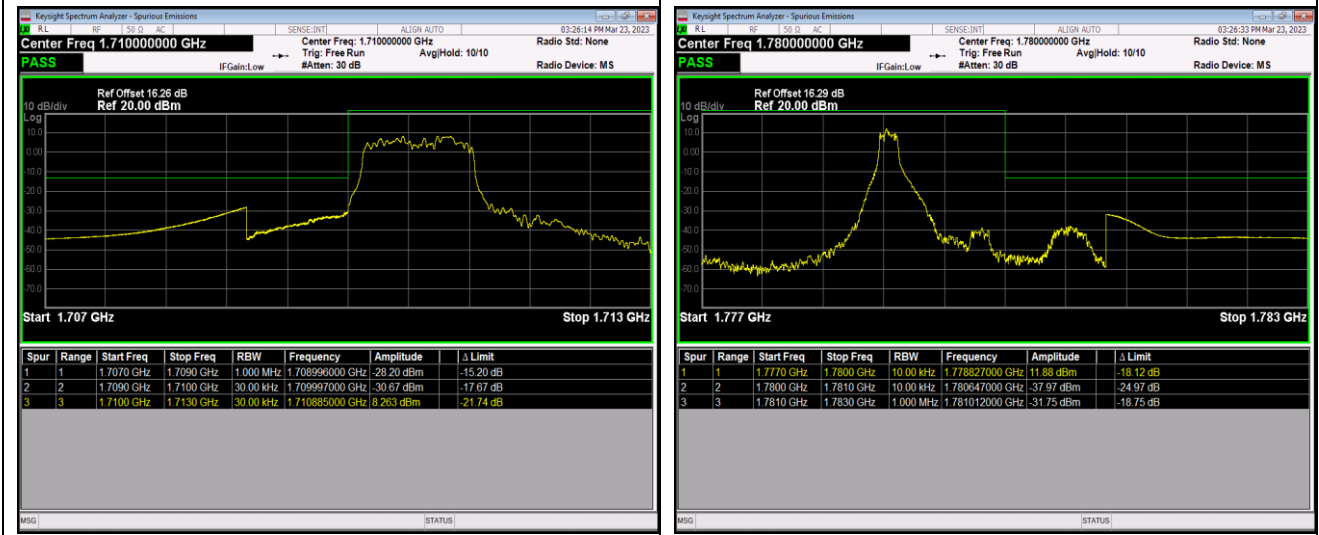

Band66-1.4MHz-64QAM-131979-6RB#0

Band66-1.4MHz-64QAM-132665-1RB#0

Band66-1.4MHz-64QAM-132665-1RB#5

Band66-1.4MHz-64QAM-132665-6RB#0