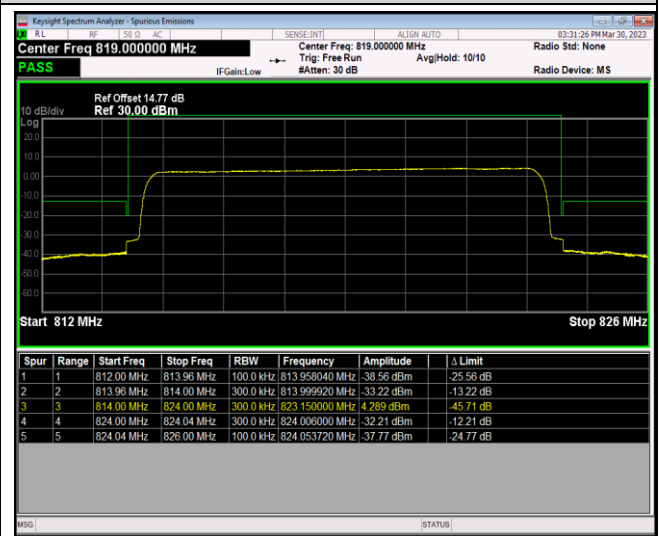

Band26-10MHz-16QAM-26740-50RB#0

Band26-10MHz-64QAM-26740-1RB#0

Band26-10MHz-64QAM-26740-1RB#49

Band26-10MHz-64QAM-26740-50RB#0

Band26-15MHz-QPSK-26865-1RB#0

Band26-15MHz-QPSK-26865-1RB#74

Band26-15MHz-QPSK-26865-75RB#0

Band26-15MHz-QPSK-26965-1RB#0

Band26-15MHz-QPSK-26965-1RB#74

Band26-15MHz-QPSK-26965-75RB#0

Band26-15MHz-16QAM-26865-1RB#0

Band26-15MHz-16QAM-26865-1RB#74

Band26-15MHz-16QAM-26865-75RB#0

Band26-15MHz-16QAM-26965-1RB#0