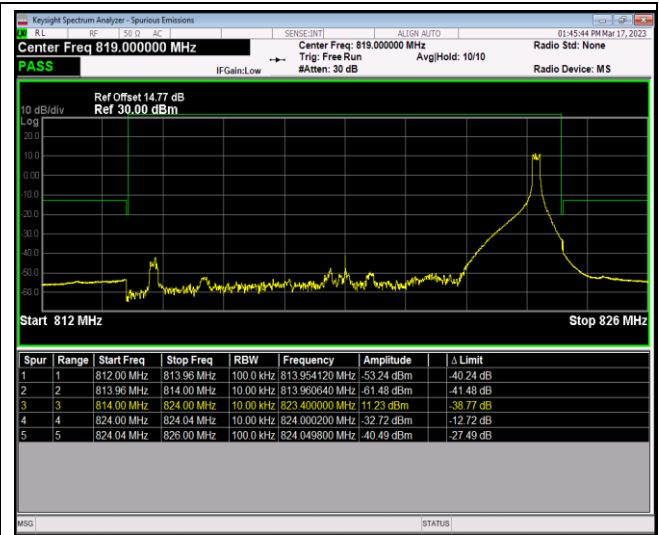

Band26-10MHz-16QAM-26740-50RB#0

Band26-10MHz-64QAM-26740-1RB#0

Band26-10MHz-64QAM-26740-1RB#49

Band26-10MHz-64QAM-26740-50RB#0

Band26-15MHz-QPSK-26865-1RB#0

Band26-15MHz-QPSK-26865-1RB#74

Band26-15MHz-QPSK-26865-75RB#0