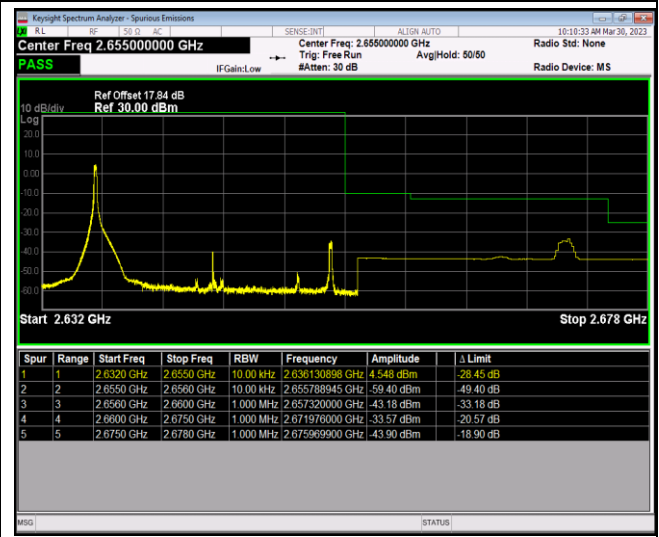

Band41-20MHz-64QAM-41140-1RB#0

Band41-20MHz-64QAM-41140-100RB#0