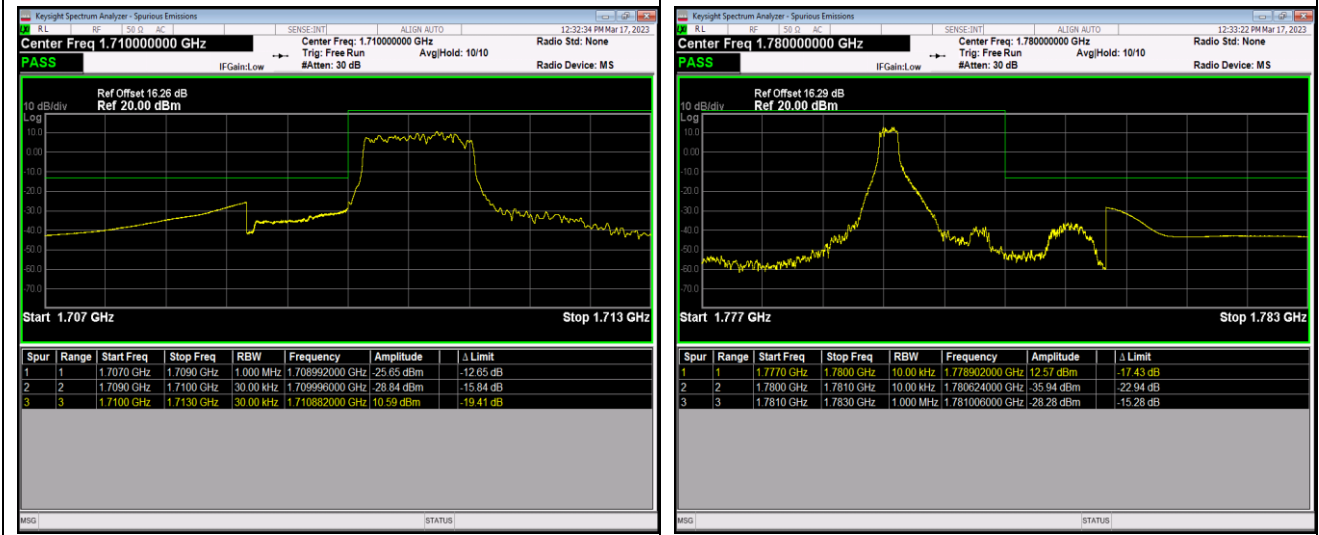

Band41-20MHz-64QAM-41140-1RB#99

Band41-20MHz-64QAM-41140-100RB#0

Band66-1.4MHz-QPSK-131979-1RB#0

Band66-1.4MHz-QPSK-131979-1RB#5

Band66-1.4MHz-QPSK-131979-6RB#0

Band66-1.4MHz-QPSK-132665-1RB#0

Band66-1.4MHz-QPSK-132665-1RB#5