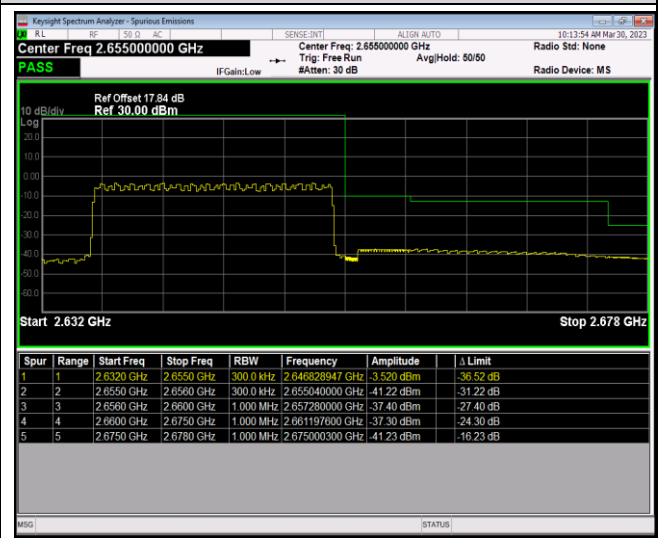

Band41-20MHz-64QAM-41140-100RB#0

Band66-1.4MHz-QPSK-131979-1RB#5