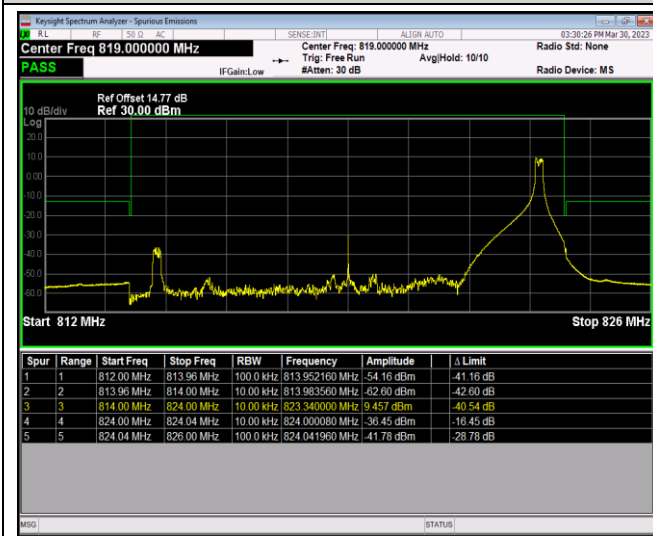

Band26-10MHz-16QAM-26740-50RB#0

Band26-10MHz-64QAM-26740-1RB#0

Band26-10MHz-64QAM-26740-1RB#49

Band26-10MHz-64QAM-26740-50RB#0

Band26-15MHz-QPSK-26865-1RB#0

Band26-15MHz-QPSK-26865-1RB#74

Band26-15MHz-QPSK-26865-75RB#0