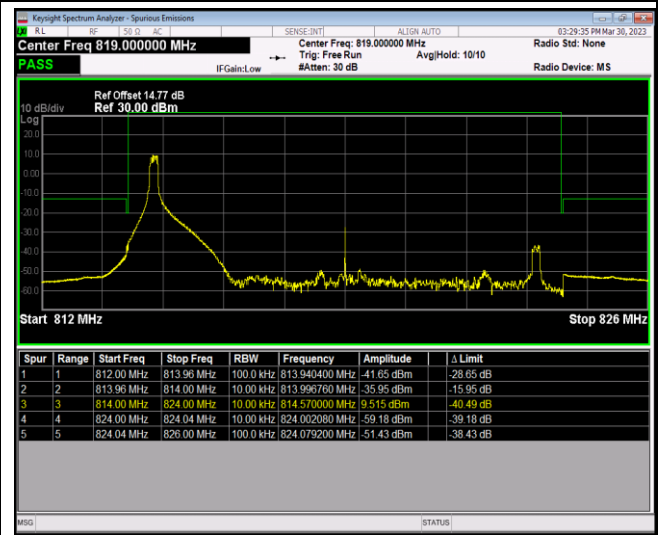

Band26-10MHz-16QAM-26740-50RB#0

Band26-10MHz-64QAM-26740-1RB#0

Band26-10MHz-64QAM-26740-1RB#49

Band26-10MHz-64QAM-26740-50RB#0

Band26-15MHz-QPSK-26865-1RB#0

Band26-15MHz-QPSK-26865-1RB#74

Band26-15MHz-QPSK-26865-75RB#0