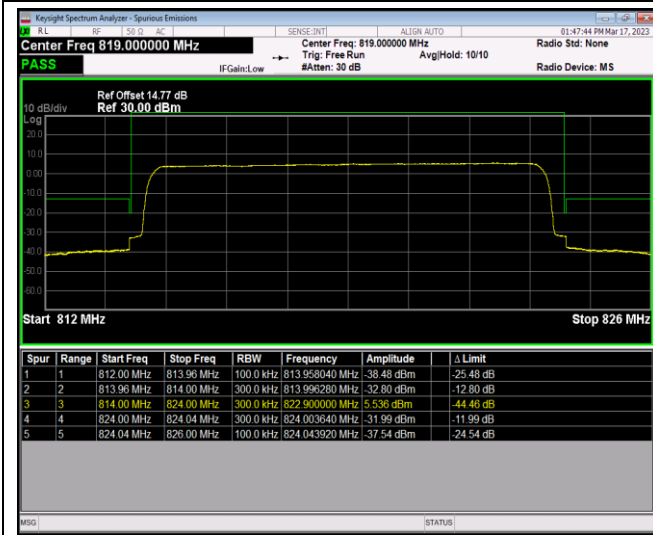

Band26-10MHz-16QAM-26740-50RB#0

Band26-10MHz-64QAM-26740-1RB#0

Band26-10MHz-64QAM-26740-1RB#49

Band26-10MHz-64QAM-26740-50RB#0

Band26-15MHz-QPSK-26865-1RB#0

Band26-15MHz-QPSK-26865-1RB#74

Band26-15MHz-QPSK-26865-75RB#0