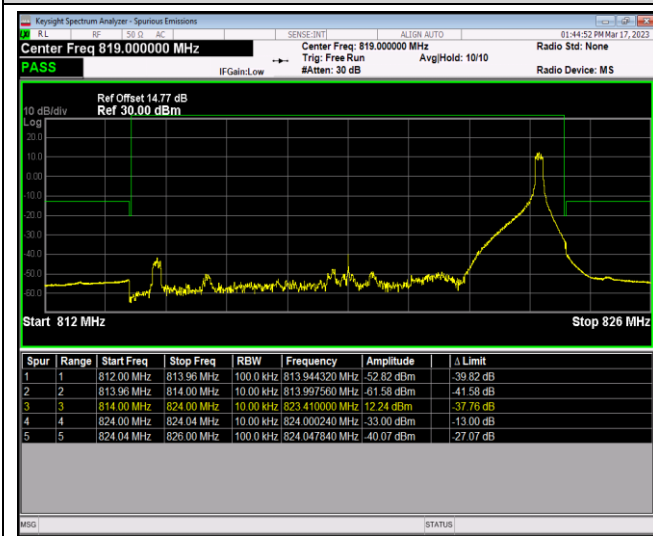

Band26-1.4MHz-64QAM-26797-6RB#0

Band26-1.4MHz-64QAM-27033-1RB#0

Band26-1.4MHz-64QAM-27033-1RB#5

Band26-1.4MHz-64QAM-27033-6RB#0

Band26-10MHz-QPSK-26740-1RB#0

Band26-10MHz-QPSK-26740-1RB#49

Band26-10MHz-QPSK-26740-50RB#0