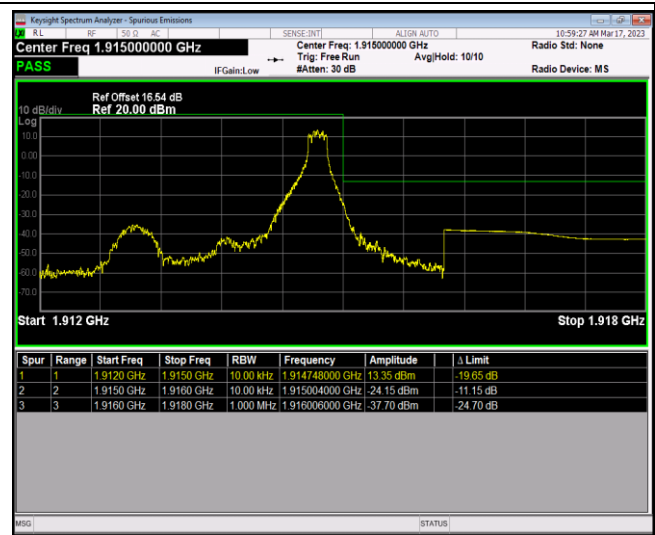

Band25-1.4MHz-QPSK-26683-6RB#0

Band25-1.4MHz-16QAM-26047-1RB#0

Band25-1.4MHz-16QAM-26047-1RB#5

Band25-1.4MHz-16QAM-26047-6RB#0

Band25-1.4MHz-16QAM-26683-1RB#0

Band25-1.4MHz-16QAM-26683-1RB#5

Band25-1.4MHz-16QAM-26683-6RB#0