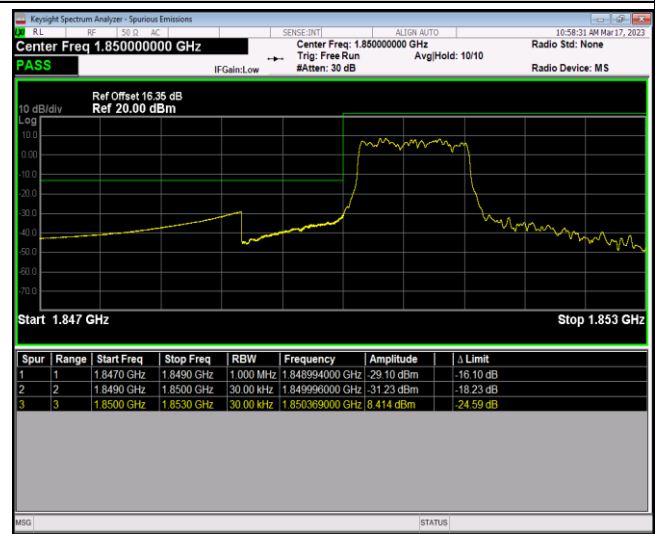

Band25-1.4MHz-QPSK-26683-6RB#0

Band25-1.4MHz-16QAM-26047-1RB#0

Band25-1.4MHz-16QAM-26047-1RB#5

Band25-1.4MHz-16QAM-26047-6RB#0

Band25-1.4MHz-16QAM-26683-1RB#0

Band25-1.4MHz-16QAM-26683-1RB#5

Band25-1.4MHz-16QAM-26683-6RB#0