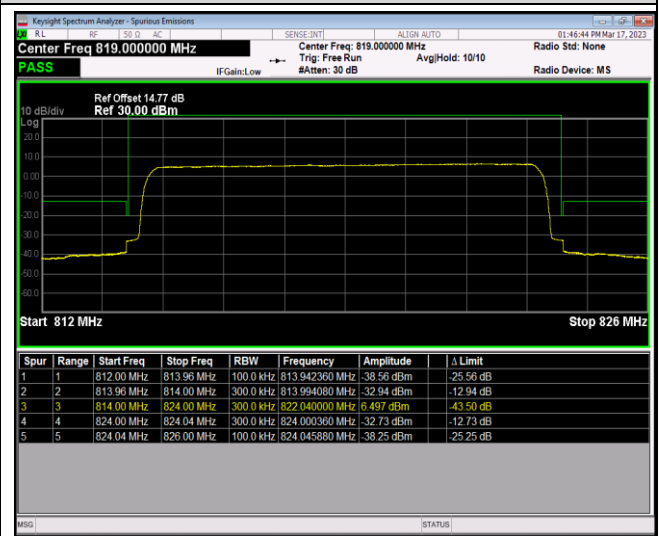

Band26-10MHz-QPSK-26740-50RB#0

Band26-10MHz-16QAM-26740-1RB#49