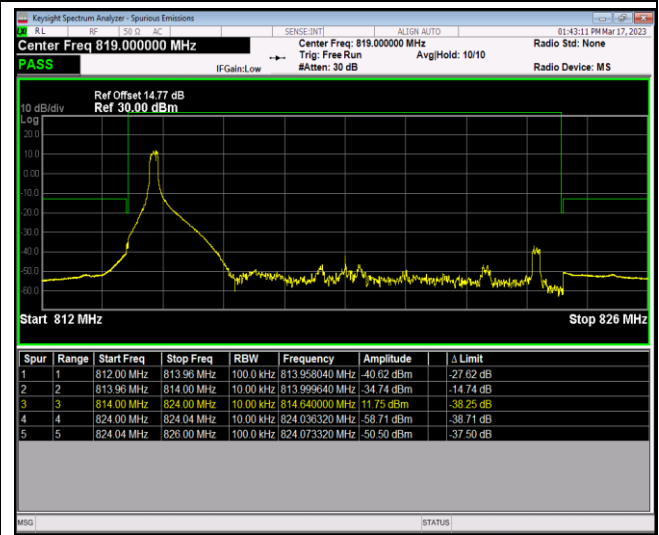

Band26-1.4MHz-64QAM-26797-6RB#0

Band26-1.4MHz-64QAM-27033-1RB#0

Band26-1.4MHz-64QAM-27033-1RB#5

Band26-1.4MHz-64QAM-27033-6RB#0

Band26-10MHz-QPSK-26740-1RB#0

Band26-10MHz-QPSK-26740-1RB#49

Band26-10MHz-QPSK-26740-50RB#0