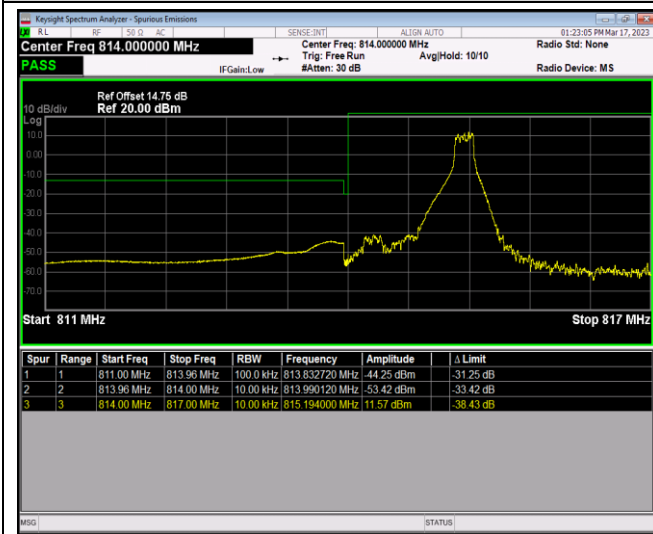

Band26-1.4MHz-QPSK-27033-6RB#0

Band26-1.4MHz-16QAM-26697-1RB#0

Band26-1.4MHz-16QAM-26697-1RB#5

Band26-1.4MHz-16QAM-26697-6RB#0

Band26-1.4MHz-16QAM-26783-1RB#0

Band26-1.4MHz-16QAM-26783-1RB#5

Band26-1.4MHz-16QAM-26783-6RB#0