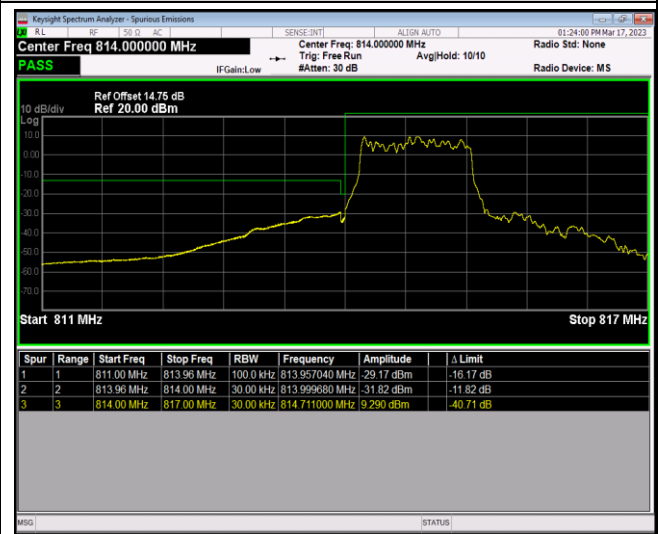

Band26-1.4MHz-QPSK-27033-6RB#0

Band26-1.4MHz-16QAM-26697-1RB#0

Band26-1.4MHz-16QAM-26697-1RB#5

Band26-1.4MHz-16QAM-26697-6RB#0

Band26-1.4MHz-16QAM-26783-1RB#0

Band26-1.4MHz-16QAM-26783-1RB#5

Band26-1.4MHz-16QAM-26783-6RB#0