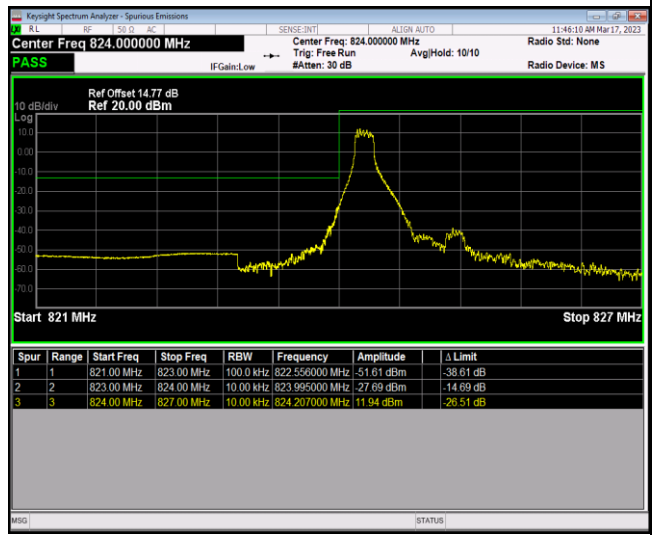

Band26-1.4MHz-16QAM-26797-1RB#0

Band26-1.4MHz-16QAM-26797-6RB#0