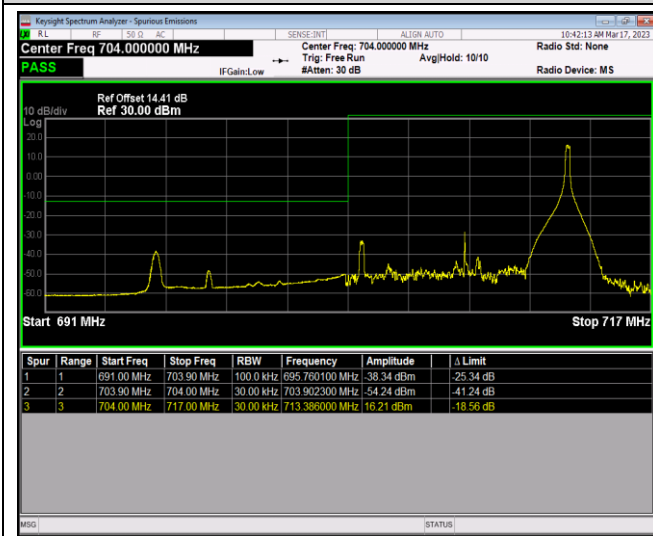

Band17-10MHz-16QAM-23780-1RB#49

Band17-10MHz-16QAM-23800-1RB#0