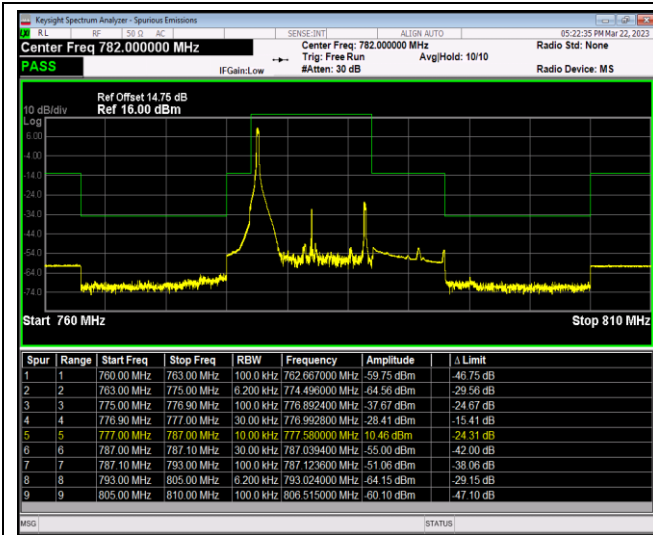

Band13-10MHz-64QAM-23230-1RB#0

Band13-10MHz-64QAM-23230-50RB#0