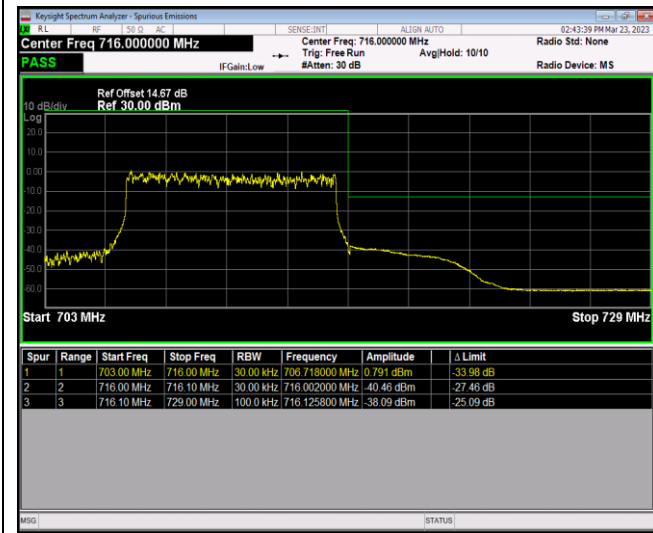

Band17-10MHz-64QAM-23780-1RB#49

Band17-10MHz-64QAM-23780-50RB#0

Band17-10MHz-64QAM-23800-1RB#0

Band17-10MHz-64QAM-23800-1RB#49

Band17-10MHz-64QAM-23800-50RB#0

Band25-1.4MHz-QPSK-26047-1RB#0

Band25-1.4MHz-QPSK-26047-1RB#5