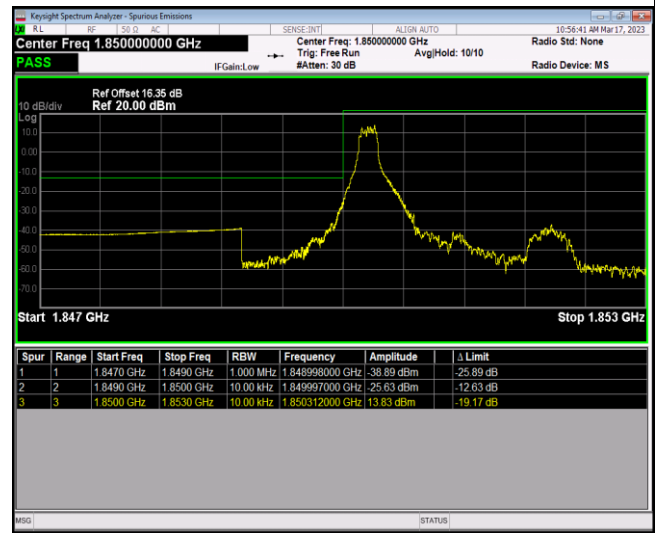

Band17-10MHz-64QAM-23780-1RB#49

Band17-10MHz-64QAM-23780-50RB#0

Band17-10MHz-64QAM-23800-1RB#0

Band17-10MHz-64QAM-23800-1RB#49

Band17-10MHz-64QAM-23800-50RB#0

Band25-1.4MHz-QPSK-26047-1RB#0

Band25-1.4MHz-QPSK-26047-1RB#5