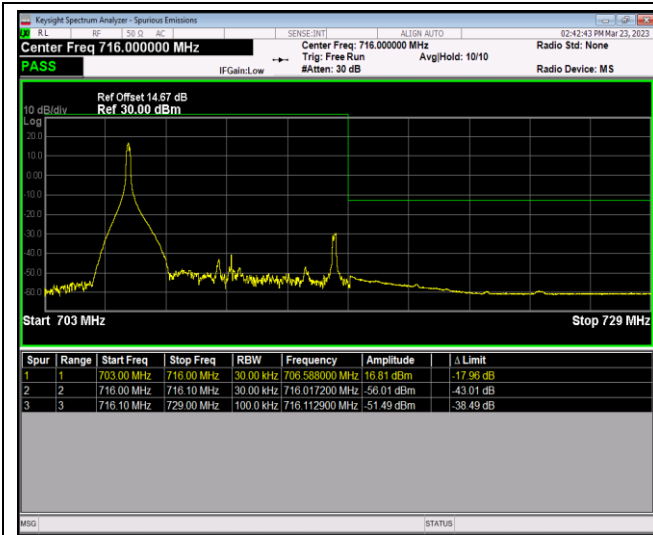

Band17-10MHz-64QAM-23780-1RB#49

Band17-10MHz-64QAM-23780-50RB#0

Band17-10MHz-64QAM-23800-1RB#0

Band17-10MHz-64QAM-23800-1RB#49

Band17-10MHz-64QAM-23800-50RB#0

Band25-1.4MHz-QPSK-26047-1RB#0

Band25-1.4MHz-QPSK-26047-1RB#5