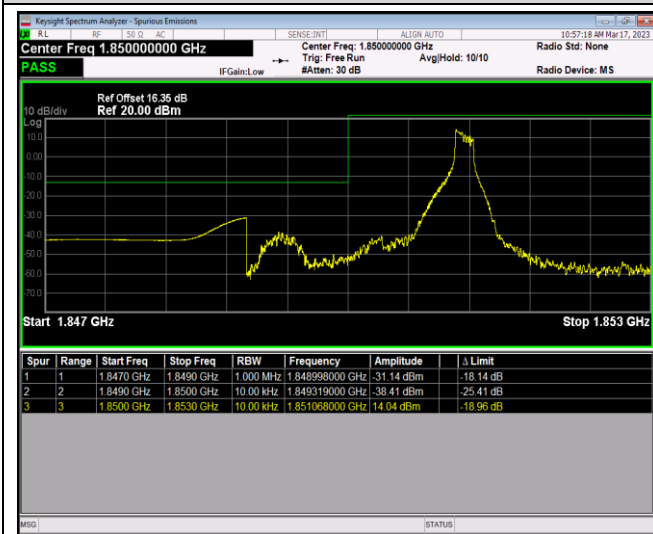

Band25-1.4MHz-QPSK-26047-1RB#5

Band25-1.4MHz-QPSK-26683-1RB#0