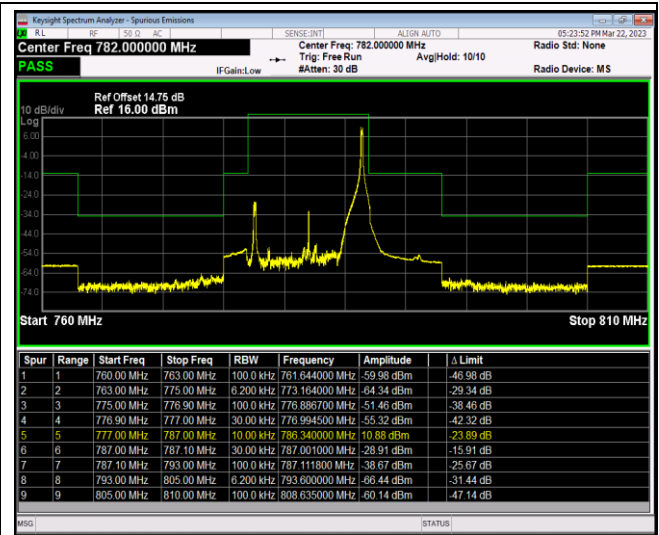

Band13-10MHz-16QAM-23230-50RB#0

Band13-10MHz-64QAM-23230-1RB#0

Band13-10MHz-64QAM-23230-1RB#49

Band13-10MHz-64QAM-23230-50RB#0

Band17-5MHz-QPSK-23755-1RB#0

Band17-5MHz-QPSK-23755-1RB#24

Band17-5MHz-QPSK-23755-25RB#0