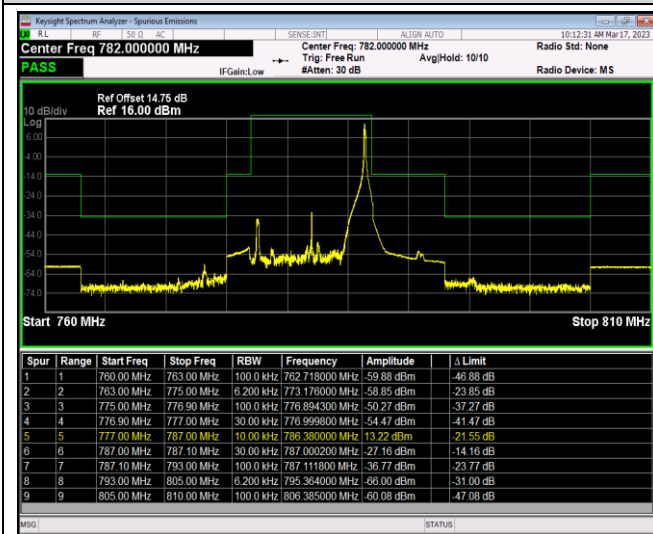

Band13-10MHz-16QAM-23230-1RB#49

Band13-10MHz-64QAM-23230-1RB#0