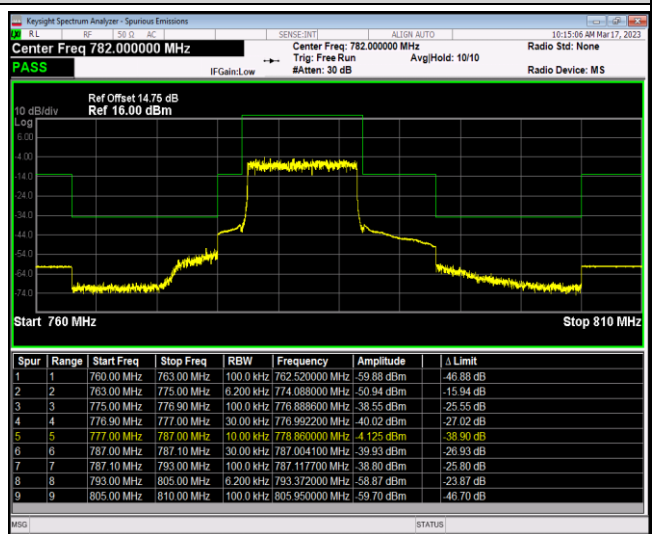

Band13-10MHz-16QAM-23230-50RB#0

Band13-10MHz-64QAM-23230-1RB#49