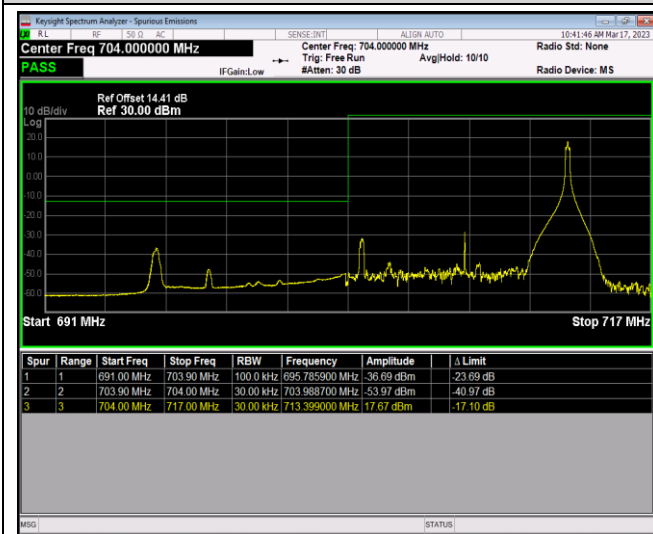

Band17-5MHz-64QAM-23825-25RB#0

Band17-10MHz-QPSK-23780-1RB#0

Band17-10MHz-QPSK-23780-1RB#49

Band17-10MHz-QPSK-23780-50RB#0

Band17-10MHz-QPSK-23800-1RB#0

Band17-10MHz-QPSK-23800-1RB#49

Band17-10MHz-QPSK-23800-50RB#0