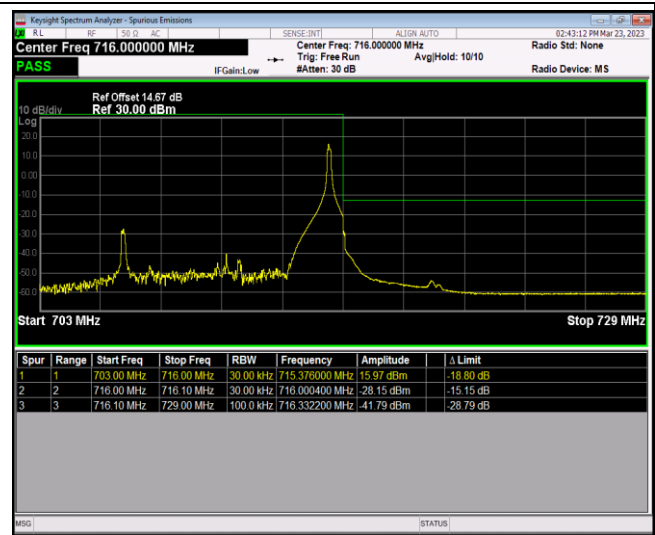

Band17-10MHz-64QAM-23780-1RB#49

Band17-10MHz-64QAM-23780-50RB#0

Band17-10MHz-64QAM-23800-1RB#0

Band17-10MHz-64QAM-23800-1RB#49

Band17-10MHz-64QAM-23800-50RB#0

Band25-1.4MHz-QPSK-26047-1RB#0

Band25-1.4MHz-QPSK-26047-1RB#5