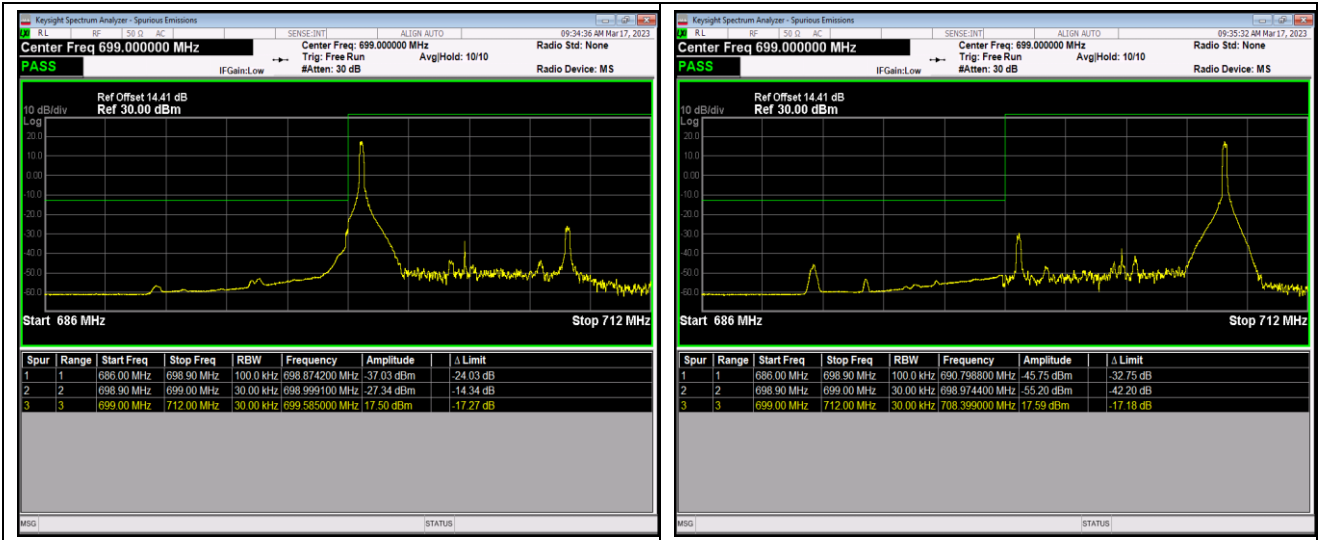

Band12-1.4MHz-64QAM-23173-1RB#0

Band12-1.4MHz-64QAM-23173-1RB#5

Band12-1.4MHz-64QAM-23173-6RB#0

Band12-10MHz-QPSK-23060-1RB#0

Band12-10MHz-QPSK-23060-1RB#49

Band12-10MHz-QPSK-23060-50RB#0

Band12-10MHz-QPSK-23130-1RB#0