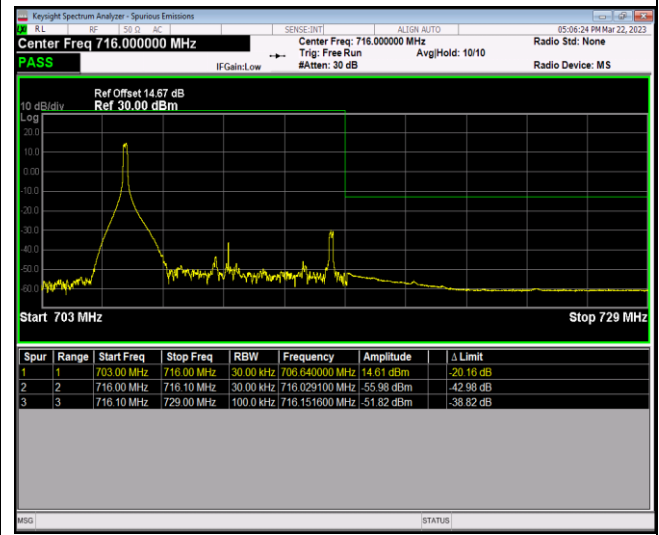

Band12-10MHz-16QAM-23130-50RB#0

Band12-10MHz-64QAM-23060-1RB#0

Band12-10MHz-64QAM-23060-1RB#49

Band12-10MHz-64QAM-23060-50RB#0

Band12-10MHz-64QAM-23130-1RB#0

Band12-10MHz-64QAM-23130-1RB#49

Band12-10MHz-64QAM-23130-50RB#0