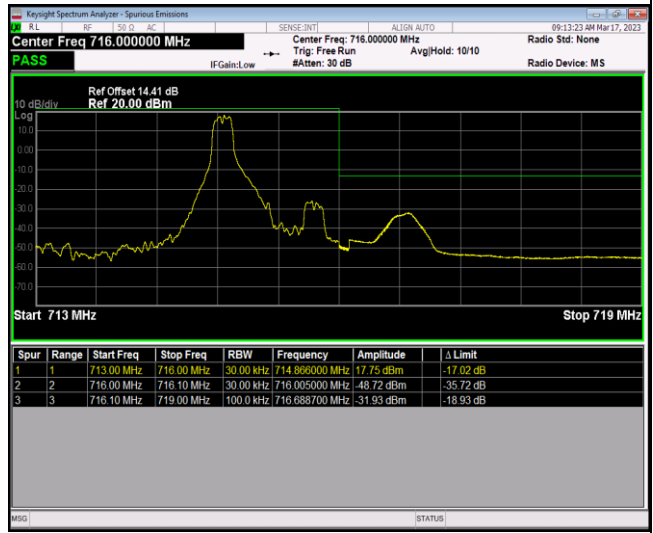

Band12-1.4MHz-QPSK-23173-1RB#0

Band12-1.4MHz-QPSK-23173-1RB#5

Band12-1.4MHz-QPSK-23173-6RB#0