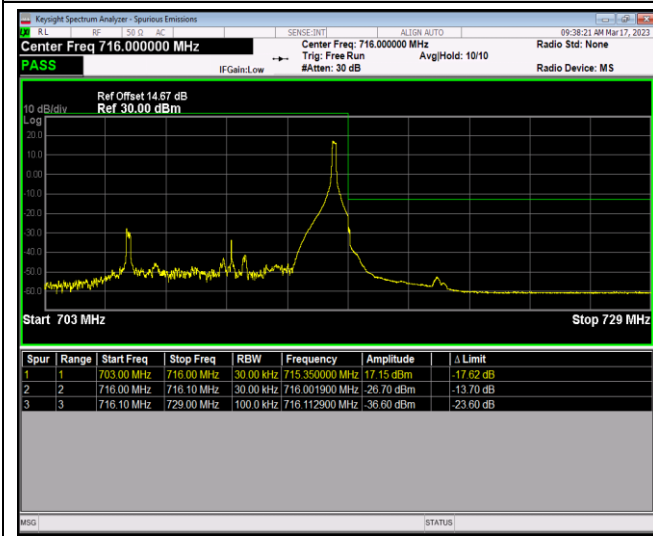

Band12-10MHz-QPSK-23130-1RB#49

Band12-10MHz-16QAM-23060-1RB#0