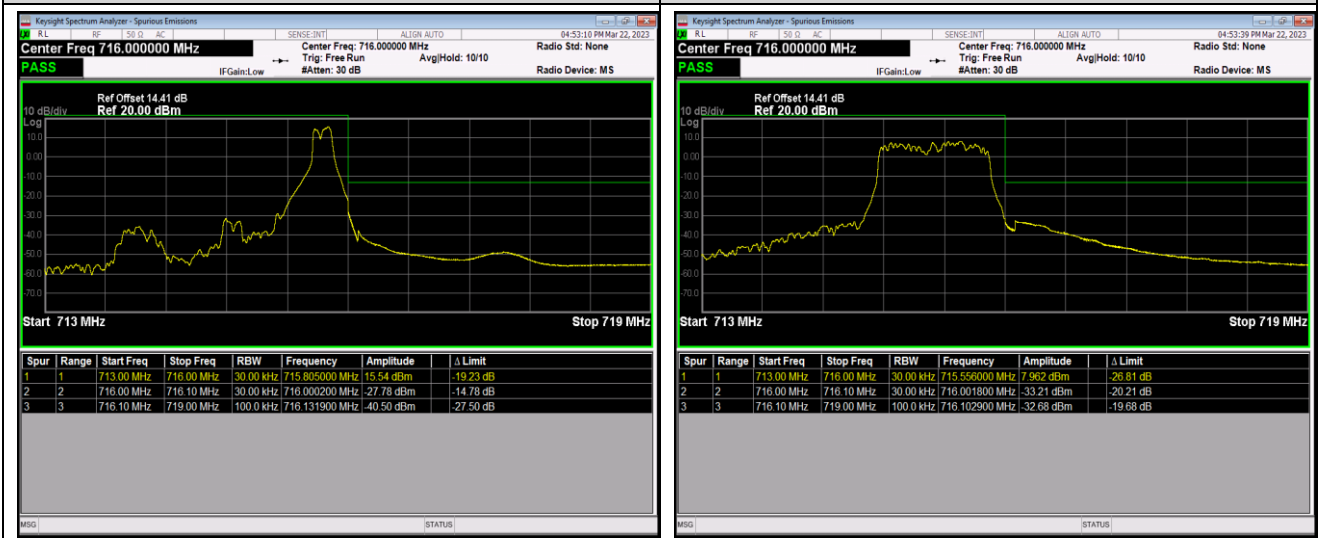

Band12-1.4MHz-64QAM-23173-1RB#5

Band12-1.4MHz-64QAM-23173-6RB#0

Band12-10MHz-QPSK-23060-1RB#0

Band12-10MHz-QPSK-23060-1RB#49