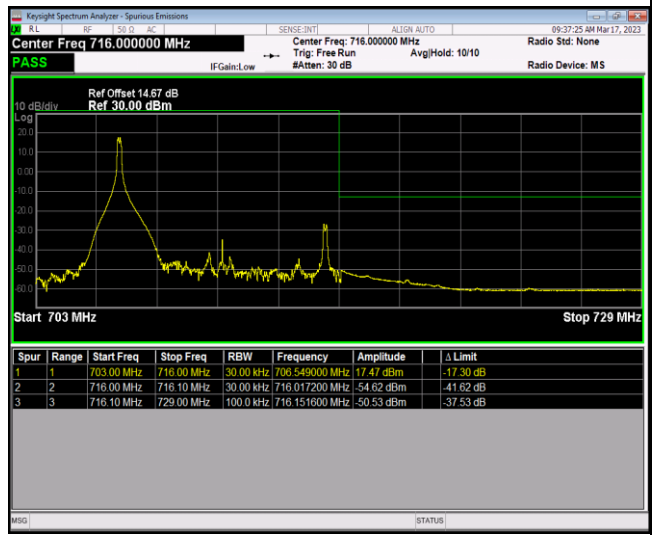

Band12-10MHz-QPSK-23130-1RB#0

Band12-10MHz-QPSK-23130-50RB#0