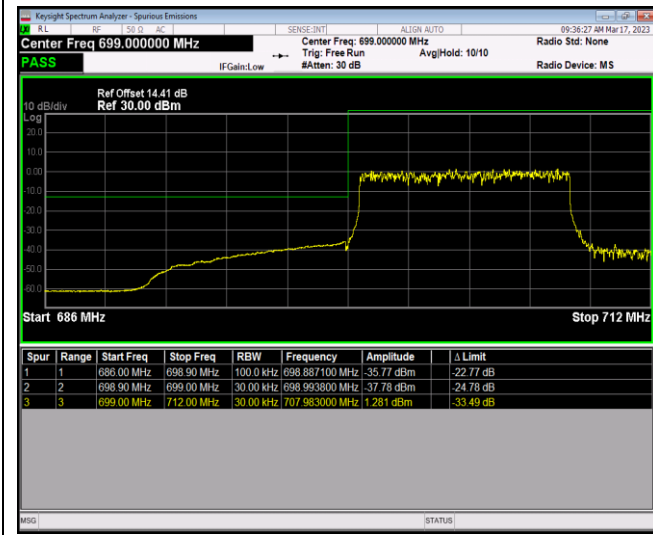

Band12-1.4MHz-64QAM-23173-1RB#0

Band12-1.4MHz-64QAM-23173-1RB#5

Band12-1.4MHz-64QAM-23173-6RB#0

Band12-10MHz-QPSK-23060-1RB#0

Band12-10MHz-QPSK-23060-1RB#49

Band12-10MHz-QPSK-23060-50RB#0

Band12-10MHz-QPSK-23130-1RB#0