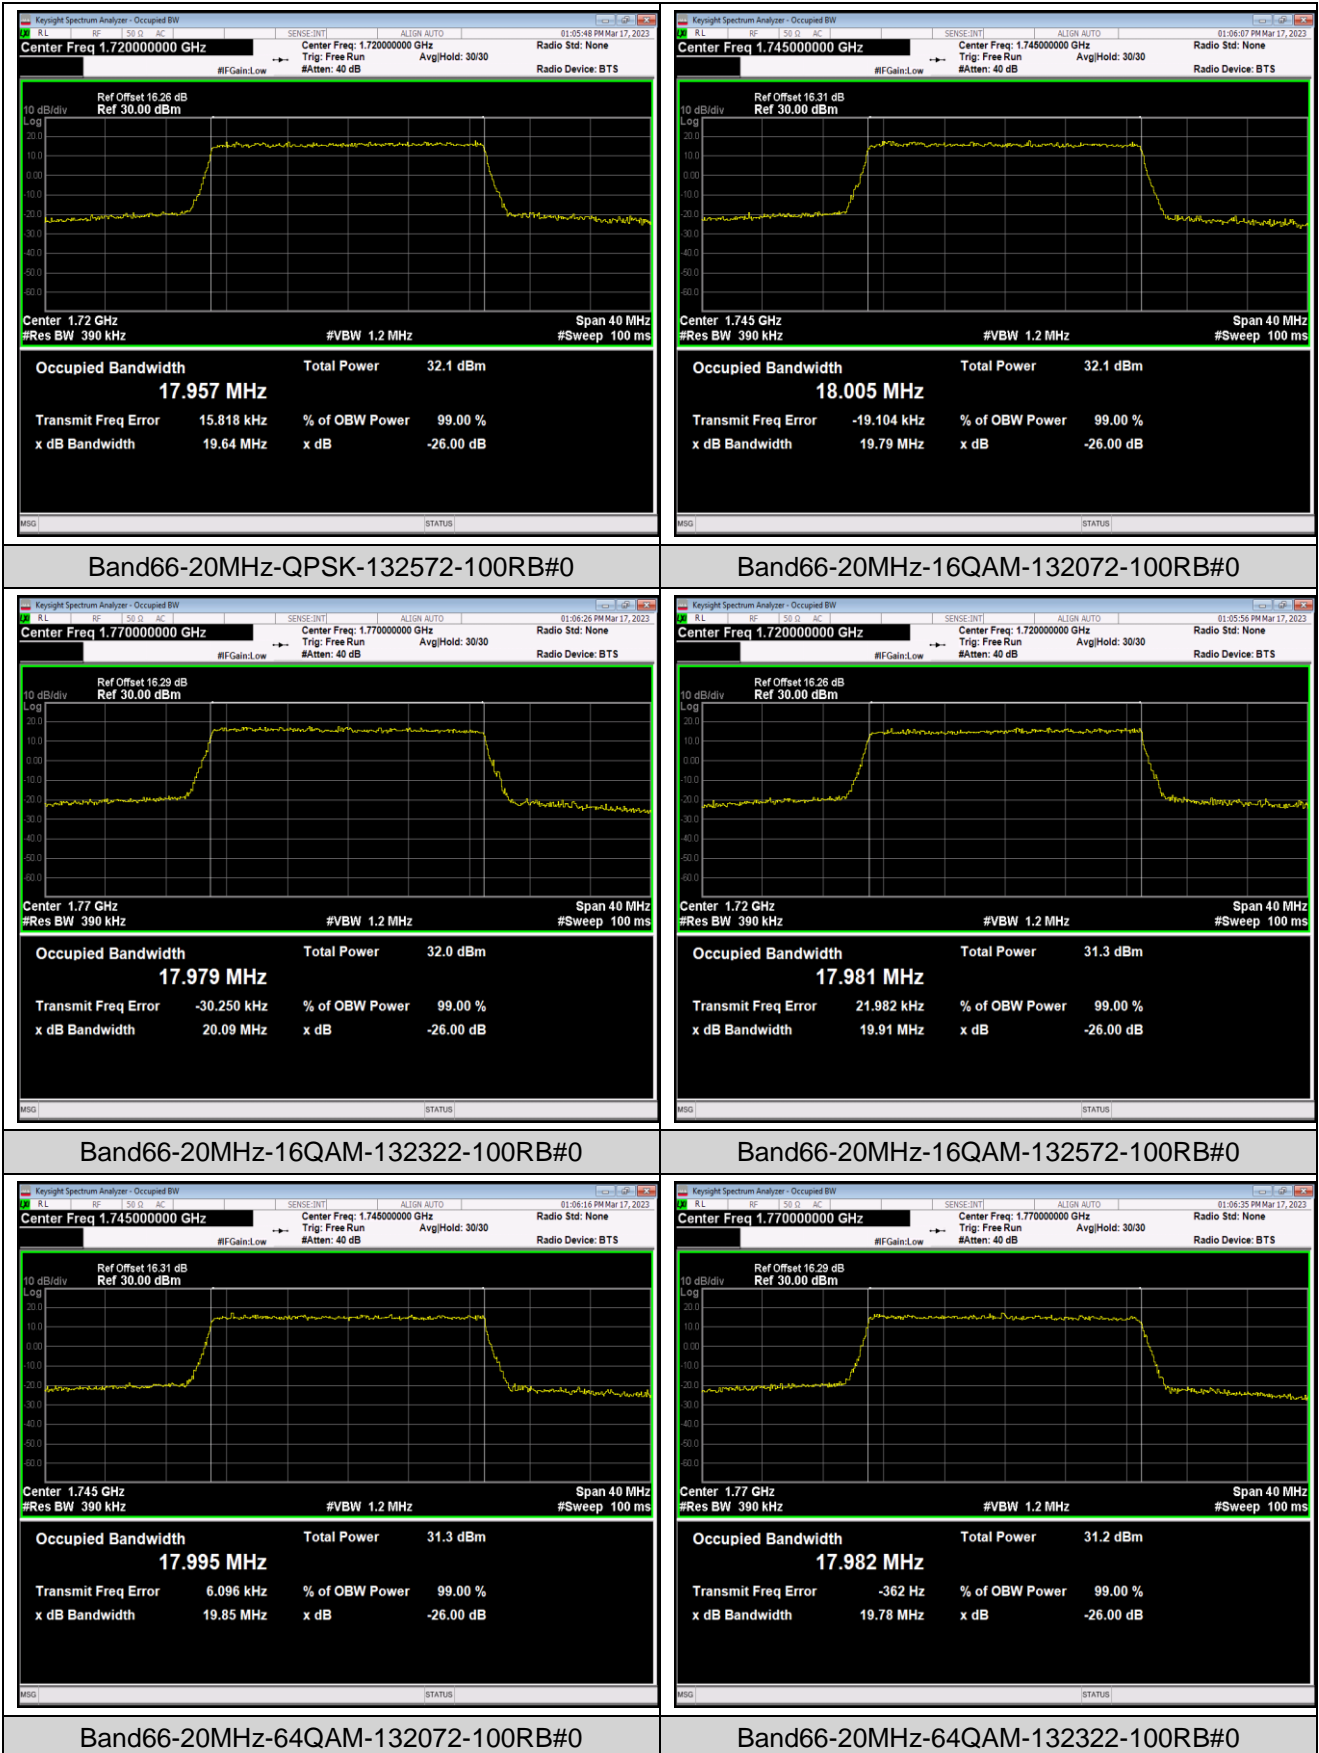

Band66-10MHz-64QAM-132622-50RB#0

Band66-15MHz-QPSK-132047-75RB#0

Band66-15MHz-QPSK-132322-75RB#0

Band66-15MHz-QPSK-132597-75RB#0

Band66-15MHz-16QAM-132047-75RB#0

Band66-15MHz-16QAM-132322-75RB#0

Band66-20MHz-64QAM-132572-100RB#0