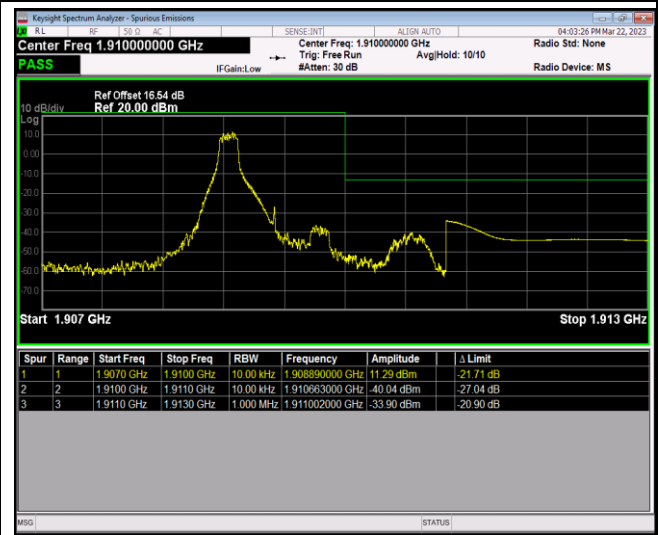

Remark: All bandwidth and all modulation had been tested, but only the worst case data displayed in this report.

Test Graphs

Band2-1.4MHz-64QAM-18607-6RB#0

Band2-1.4MHz-64QAM-19193-1RB#0

Band2-1.4MHz-64QAM-19193-1RB#5