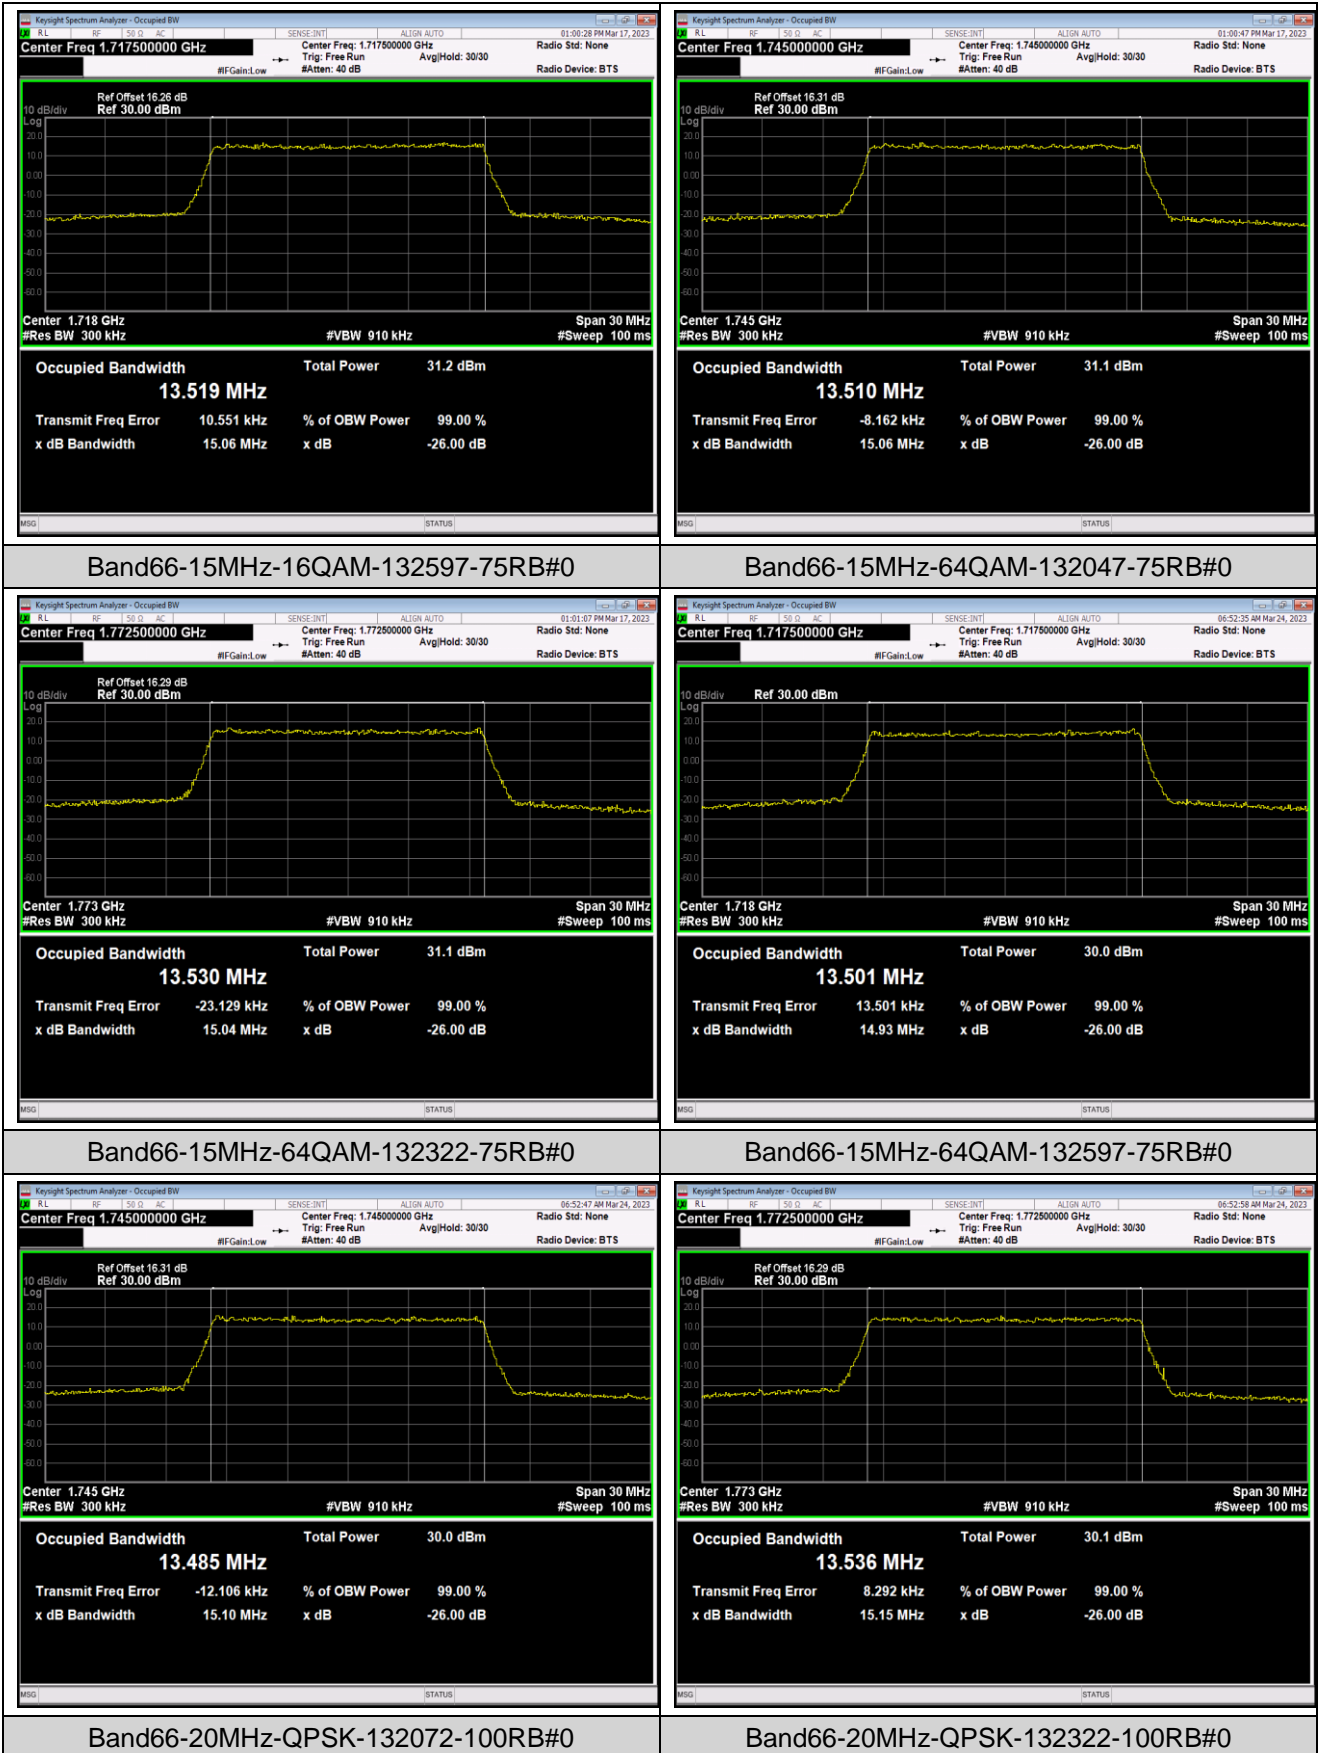

Band66-10MHz-64QAM-132622-50RB#0

Band66-15MHz-QPSK-132047-75RB#0

Band66-15MHz-QPSK-132322-75RB#0

Band66-15MHz-QPSK-132597-75RB#0

Band66-15MHz-16QAM-132047-75RB#0

Band66-15MHz-16QAM-132322-75RB#0

Band66-20MHz-64QAM-132572-100RB#0

Appendix D: Band Edge

Test Result (worst case)

Band	Bandwidth	Modulation	Channel	RB Config.	Result (dBm)	Verdict
Band2	1.4MHz	QPSK	18607	1RB#0	-39.08,-27.26	PASS
Band2	1.4MHz	QPSK	18607	1RB#5	-30.51,-38.71	PASS
Band2	1.4MHz	QPSK	18607	6RB#0	-28.96,-29.06	PASS
Band2	1.4MHz	QPSK	19193	1RB#0	-39.08,-30.30	PASS
Band2	1.4MHz	QPSK	19193	1RB#5	-26.28,-38.97	PASS
Band2	1.4MHz	QPSK	19193	6RB#0	-30.17,-29.38	PASS
Band2	1.4MHz	16QAM	18607	1RB#0	-39.59,-28.48	PASS
Band2	1.4MHz	16QAM	18607	1RB#5	-32.07,-39.63	PASS
Band2	1.4MHz	16QAM	18607	6RB#0	-29.15,-30.95	PASS
Band2	1.4MHz	16QAM	19193	1RB#0	-40.70,-33.00	PASS
Band2	1.4MHz	16QAM	19193	1RB#5	-24.37,-40.00	PASS
Band2	1.4MHz	16QAM	19193	6RB#0	-32.08,-29.90	PASS
Band2	1.4MHz	64QAM	18607	1RB#0	-40.45,-28.26	PASS
Band2	1.4MHz	64QAM	18607	1RB#5	-33.10,-39.31	PASS
Band2	1.4MHz	64QAM	18607	6RB#0	-29.92,-34.14	PASS
Band2	1.4MHz	64QAM	19193	1RB#0	-40.04,-33.90	PASS
Band2	1.4MHz	64QAM	19193	1RB#5	-29.07,-40.62	PASS
Band2	1.4MHz	64QAM	19193	6RB#0	-33.71,-30.26	PASS
Band2	20MHz	QPSK	18700	1RB#0	-43.12,-38.30	PASS