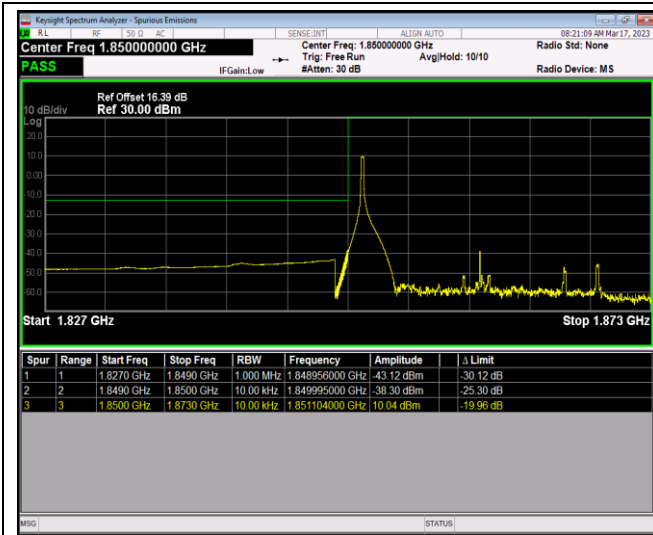

Band2-20MHz-QPSK-18700-1RB#0

Band2-20MHz-QPSK-18700-100RB#0