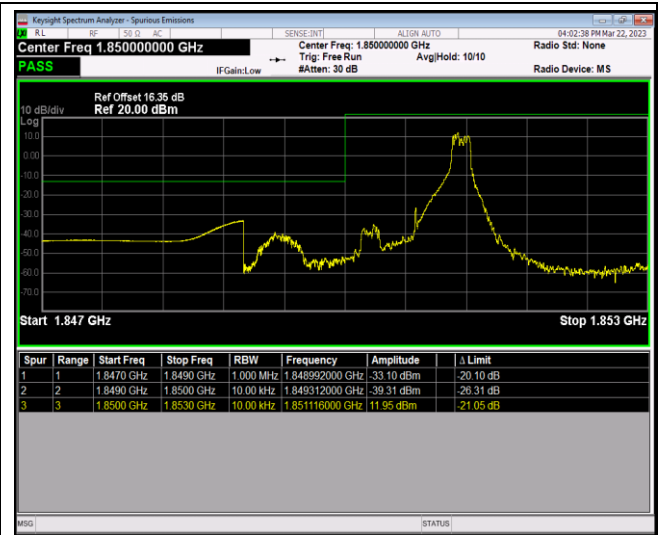

Remark: All bandwidth and all modulation had been tested, but only the worst case data displayed in this report.

Test Graphs

Band2-1.4MHz-64QAM-18607-6RB#0

Band2-1.4MHz-64QAM-19193-1RB#0

Band2-1.4MHz-64QAM-19193-1RB#5