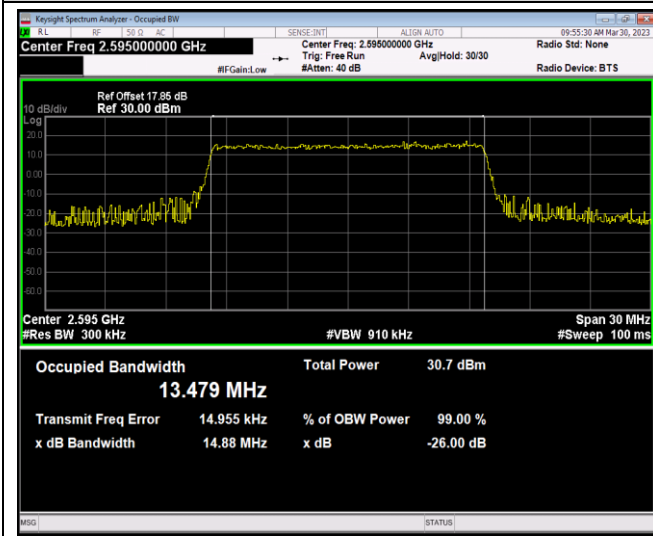

Band41-15MHz-QPSK-40640-75RB#0

Band41-15MHz-16QAM-40115-75RB#0