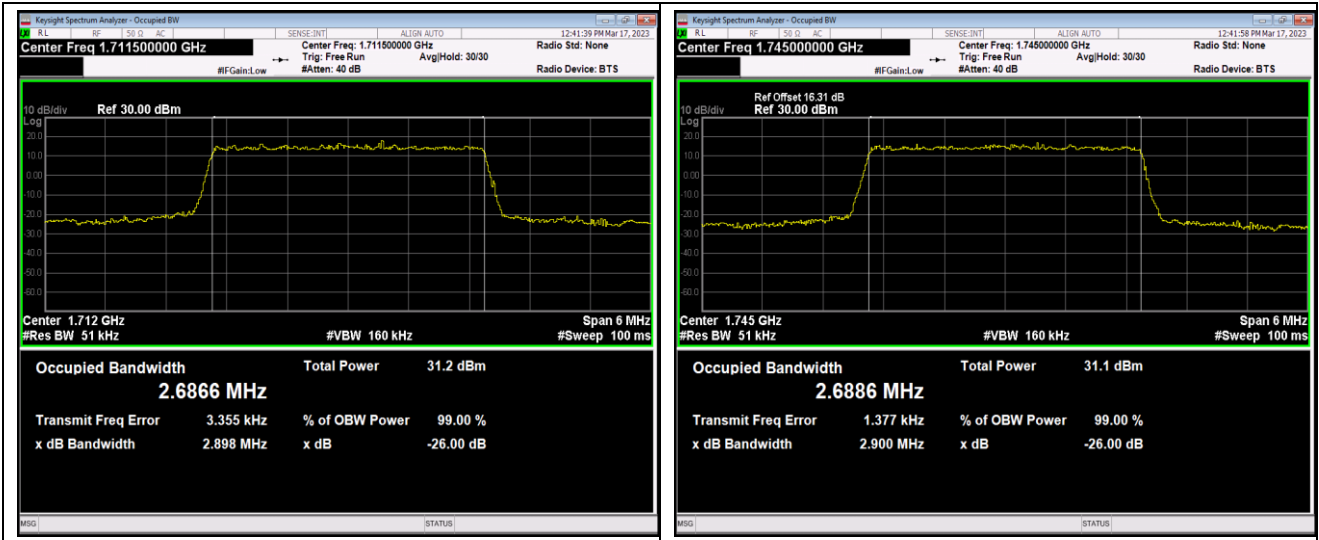

Band41-15MHz-QPSK-41165-75RB#0

Band41-15MHz-16QAM-40115-75RB#0

Band41-15MHz-16QAM-40640-75RB#0

Band66-3MHz-QPSK-132657-15RB#0

Band66-3MHz-16QAM-131987-15RB#0

Band66-3MHz-16QAM-132322-15RB#0

Band66-3MHz-16QAM-132657-15RB#0