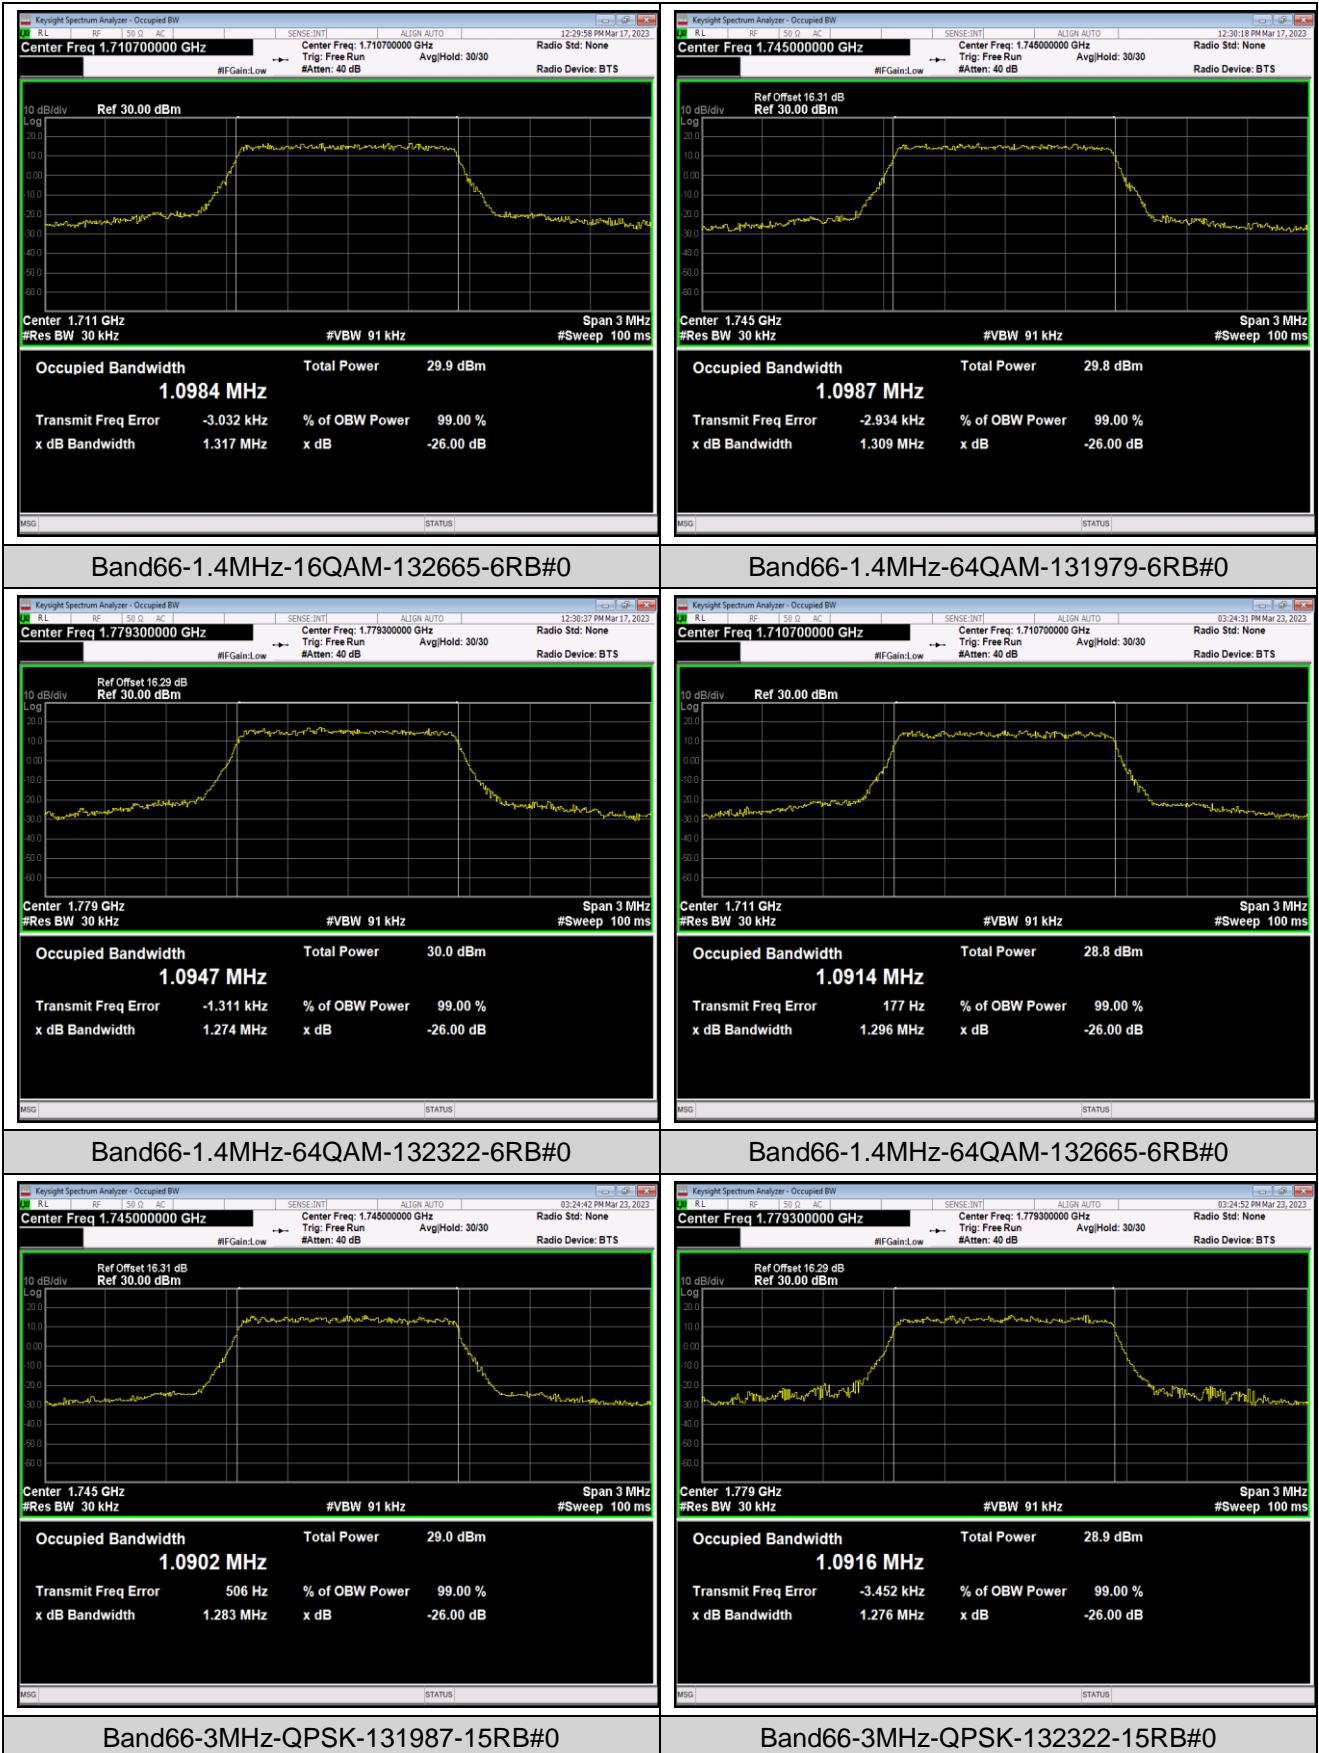

Band26-10MHz-QPSK-26915-50RB#0

Band26-10MHz-QPSK-26990-50RB#0

Band26-10MHz-16QAM-26740-50RB#0

Band26-10MHz-16QAM-26840-50RB#0

Band26-10MHz-16QAM-26915-50RB#0

Band26-10MHz-16QAM-26990-50RB#0

Band26-10MHz-64QAM-26740-50RB#0

Band41-5MHz-64QAM-40640-25RB#0

Band41-5MHz-64QAM-41215-25RB#0

Band41-10MHz-QPSK-40090-50RB#0

Band41-10MHz-QPSK-40640-50RB#0

Band41-10MHz-64QAM-41190-50RB#0

Band41-15MHz-QPSK-40115-75RB#0

Band41-15MHz-QPSK-40640-75RB#0

Band41-15MHz-QPSK-41165-75RB#0

Band41-15MHz-16QAM-40115-75RB#0

Band41-15MHz-16QAM-40640-75RB#0

Band66-3MHz-QPSK-132657-15RB#0

Band66-3MHz-16QAM-131987-15RB#0

Band66-3MHz-16QAM-132322-15RB#0

Band66-3MHz-16QAM-132657-15RB#0

Band66-3MHz-64QAM-131987-15RB#0

Band66-3MHz-64QAM-132322-15RB#0