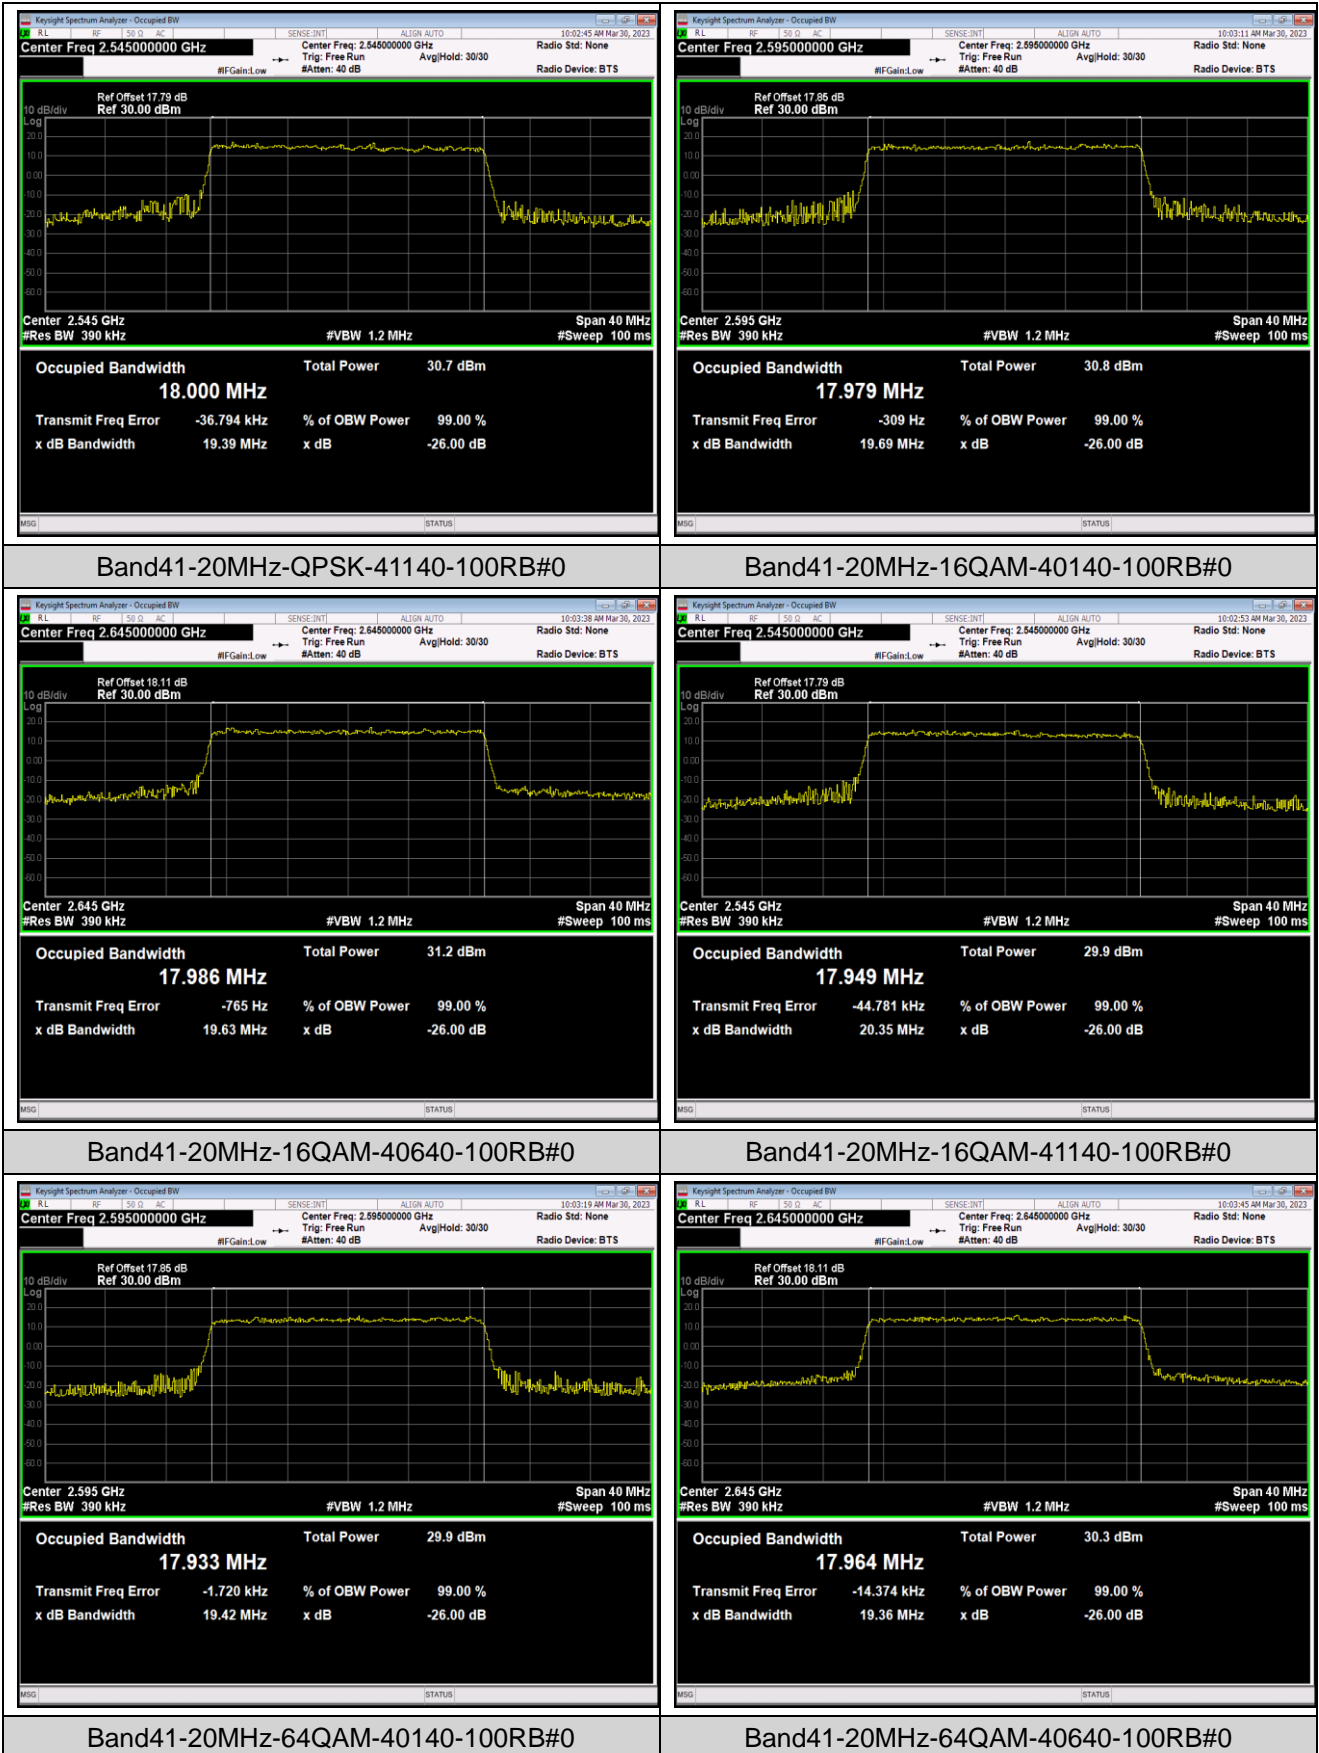

Band41-15MHz-QPSK-41165-75RB#0

Band41-15MHz-16QAM-40115-75RB#0

Band41-15MHz-16QAM-40640-75RB#0

Band66-3MHz-QPSK-132657-15RB#0

Band66-3MHz-16QAM-131987-15RB#0

Band66-3MHz-16QAM-132322-15RB#0

Band66-3MHz-16QAM-132657-15RB#0