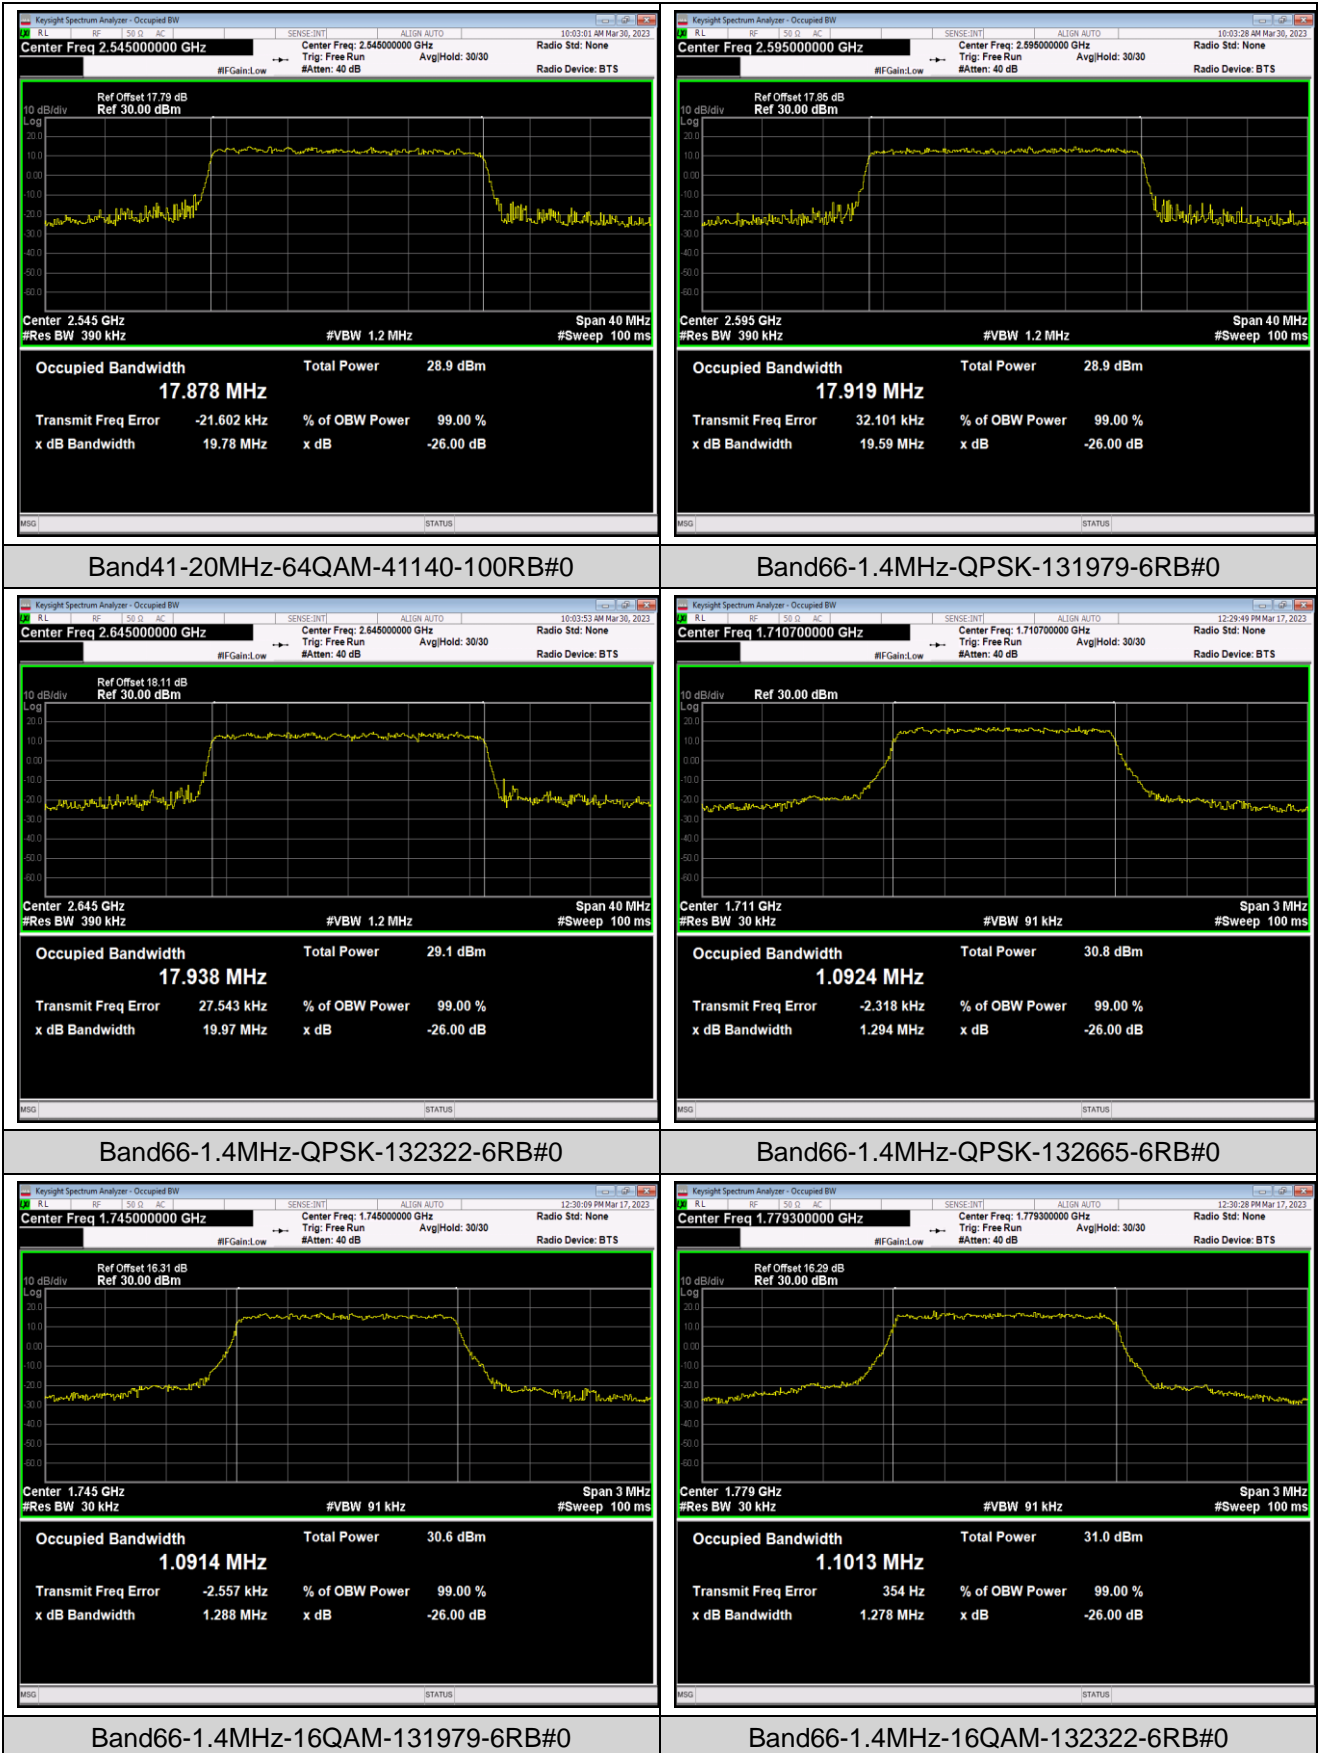

Band26-10MHz-QPSK-26915-50RB#0

Band26-10MHz-QPSK-26990-50RB#0

Band26-10MHz-16QAM-26740-50RB#0

Band26-10MHz-16QAM-26840-50RB#0

Band26-10MHz-16QAM-26915-50RB#0

Band26-10MHz-16QAM-26990-50RB#0

Band26-10MHz-64QAM-26740-50RB#0

Band41-15MHz-QPSK-41165-75RB#0

Band41-15MHz-16QAM-40115-75RB#0

Band41-15MHz-16QAM-40640-75RB#0

Band66-3MHz-QPSK-132657-15RB#0

Band66-3MHz-16QAM-131987-15RB#0

Band66-3MHz-16QAM-132322-15RB#0

Band66-3MHz-16QAM-132657-15RB#0