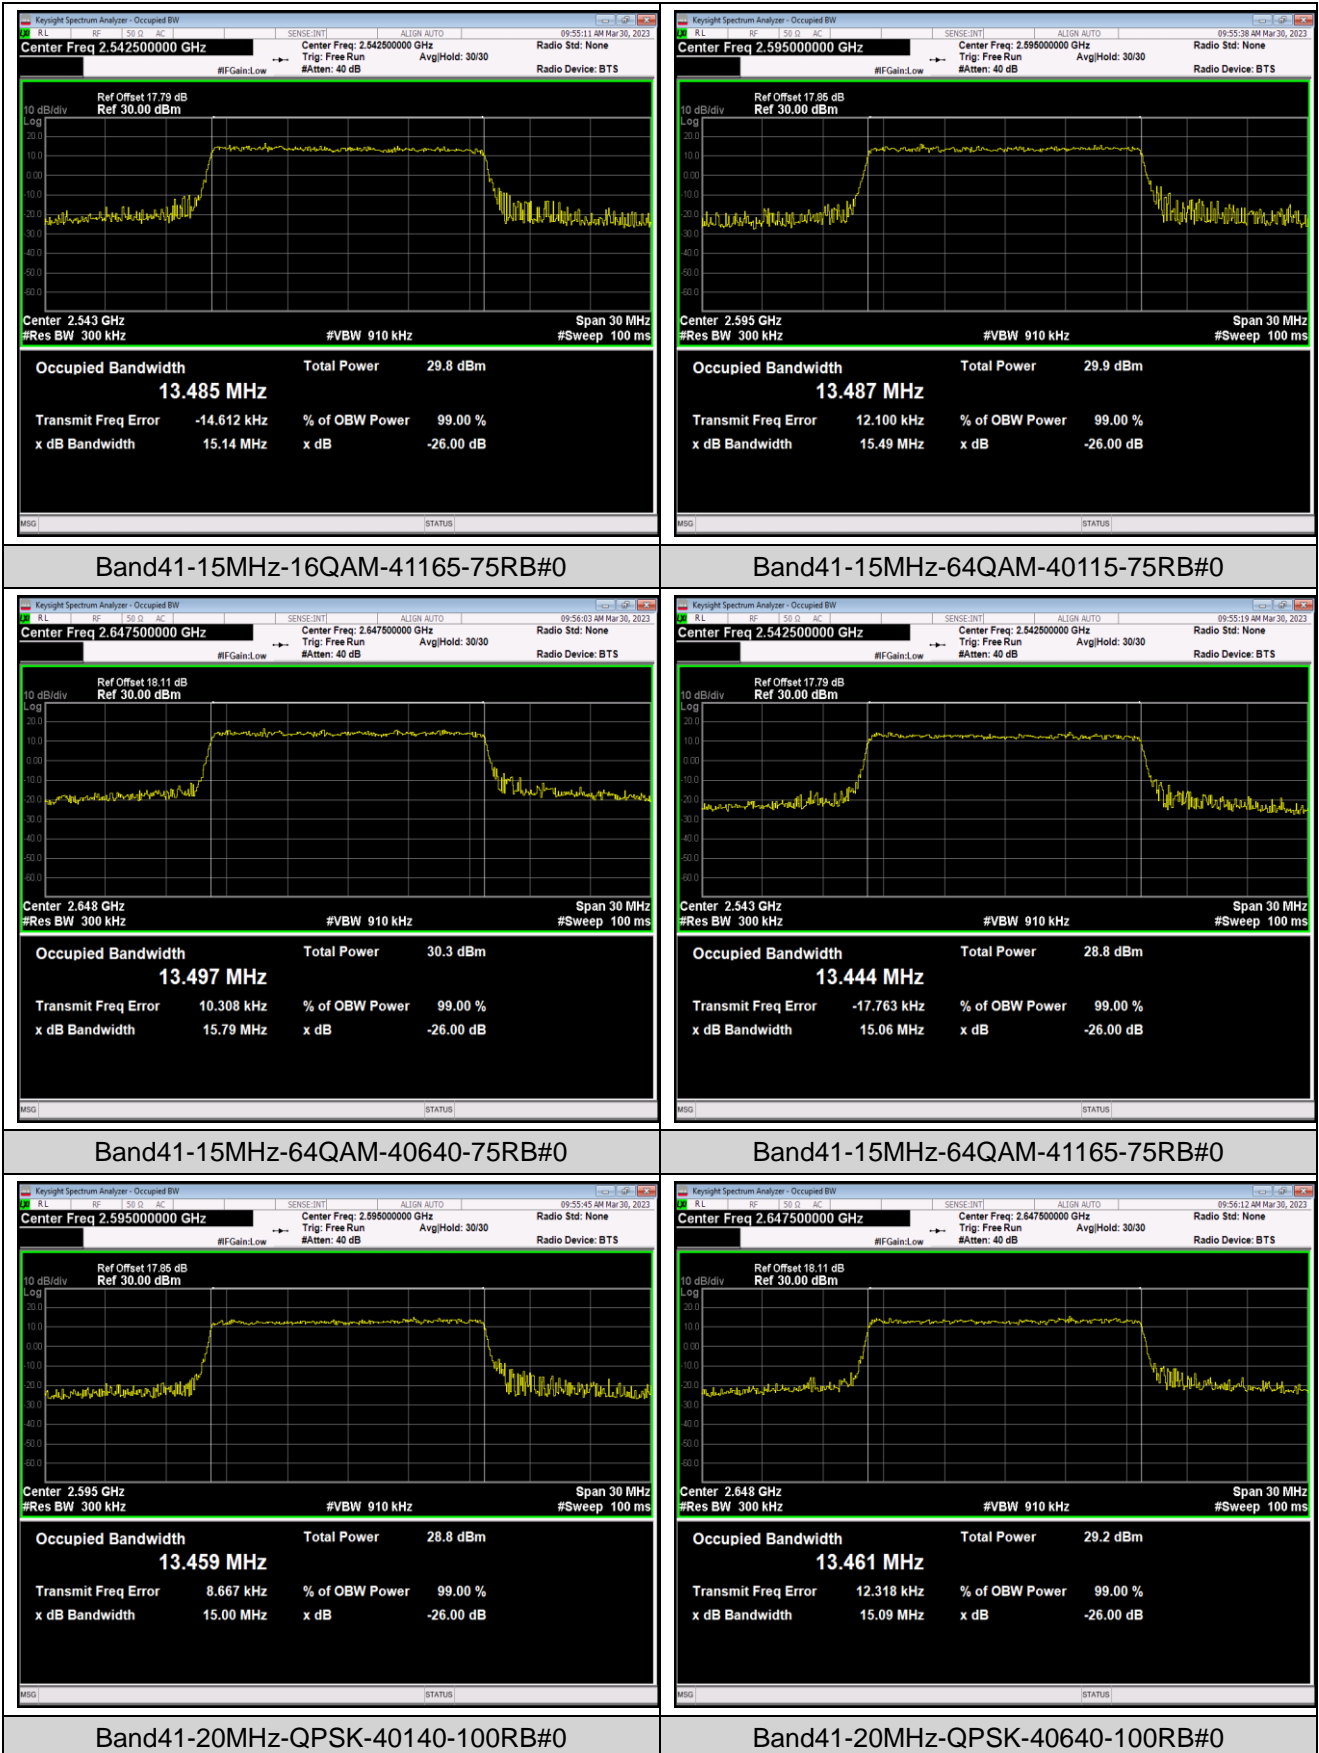

Band41-15MHz-16QAM-40115-75RB#0

Band41-15MHz-16QAM-40640-75RB#0