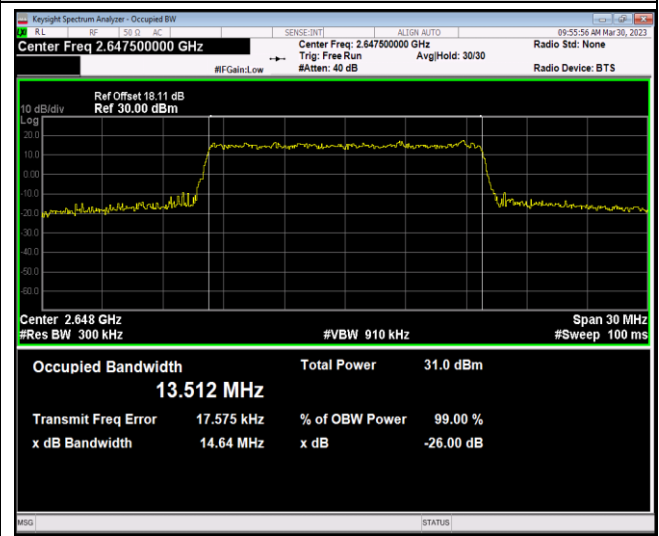

Band41-15MHz-QPSK-41165-75RB#0

Band41-15MHz-16QAM-40640-75RB#0