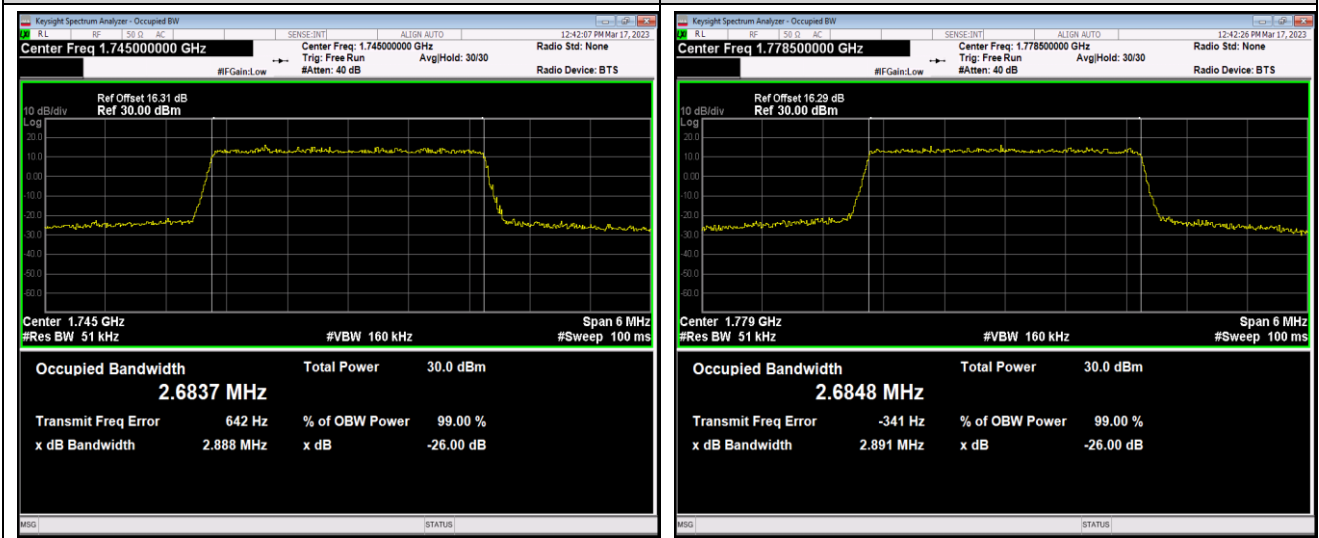

Band41-15MHz-QPSK-41165-75RB#0

Band41-15MHz-16QAM-40115-75RB#0

Band41-15MHz-16QAM-40640-75RB#0

Band66-3MHz-QPSK-132657-15RB#0

Band66-3MHz-16QAM-131987-15RB#0

Band66-3MHz-16QAM-132322-15RB#0

Band66-3MHz-16QAM-132657-15RB#0