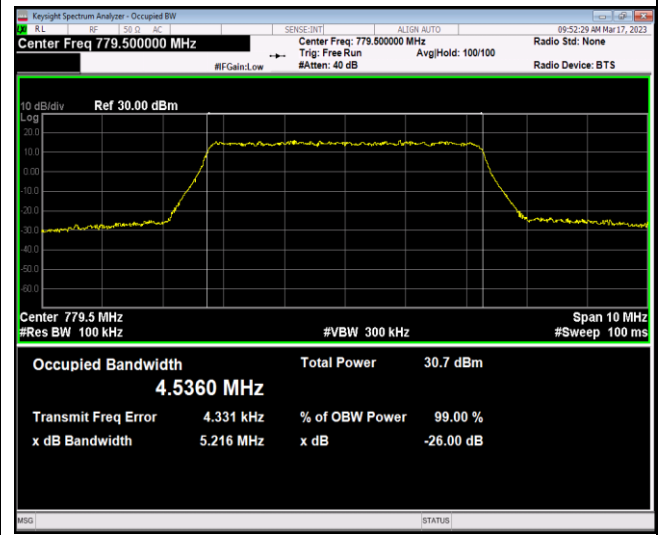

Band13-5MHz-16QAM-23205-25RB#0

Band13-5MHz-16QAM-23255-25RB#0