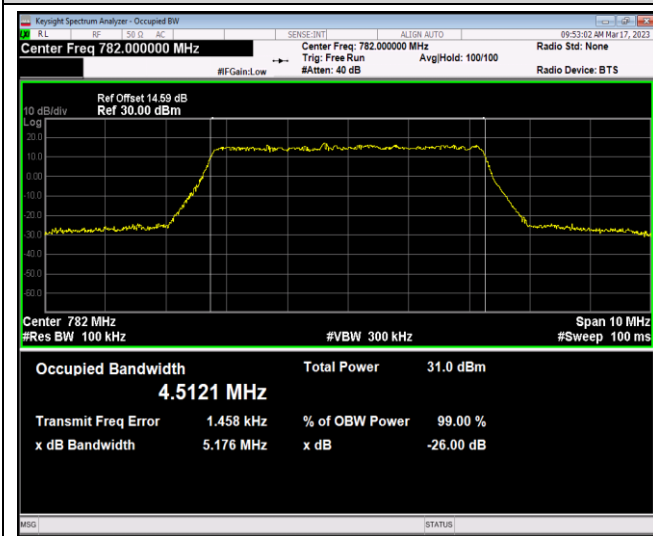

Band13-5MHz-16QAM-23230-25RB#0

Band13-5MHz-64QAM-23205-25RB#0