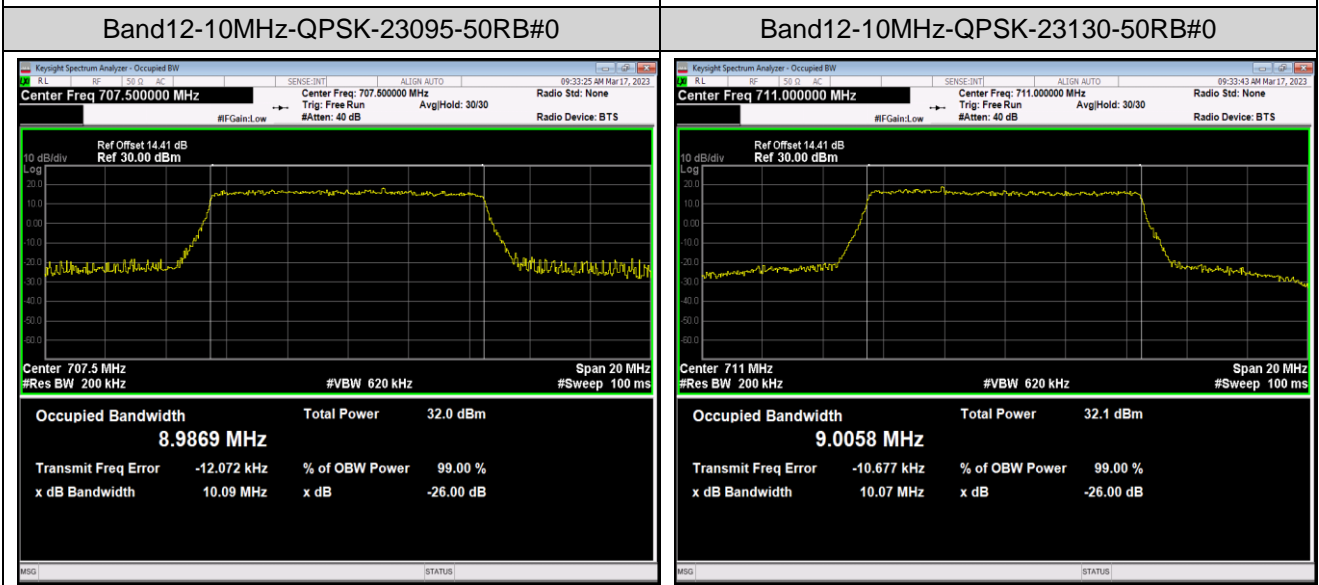

Band12-5MHz-QPSK-23155-25RB#0

Band12-5MHz-16QAM-23035-25RB#0

Band12-5MHz-16QAM-23095-25RB#0

Band12-5MHz-16QAM-23155-25RB#0

Band12-5MHz-64QAM-23035-25RB#0

Band12-5MHz-64QAM-23095-25RB#0

Band13-5MHz-QPSK-23255-25RB#0