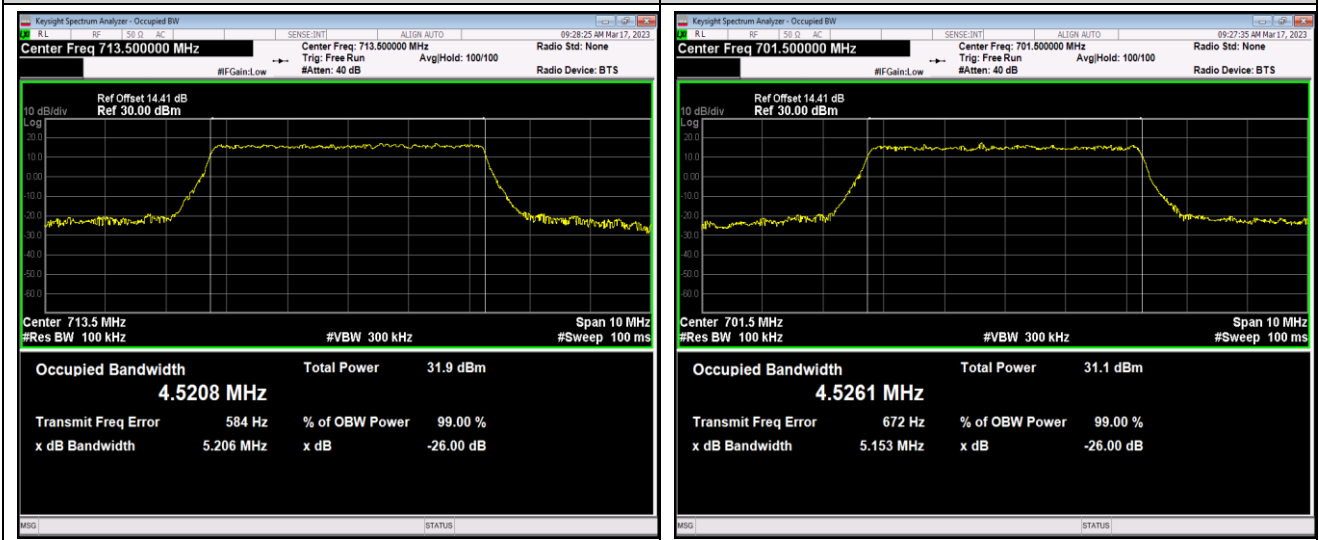

Band12-5MHz-QPSK-23155-25RB#0

Band12-5MHz-16QAM-23035-25RB#0

Band12-5MHz-16QAM-23095-25RB#0

Band12-5MHz-16QAM-23155-25RB#0

Band12-5MHz-64QAM-23035-25RB#0

Band12-5MHz-64QAM-23095-25RB#0

Band13-5MHz-QPSK-23255-25RB#0