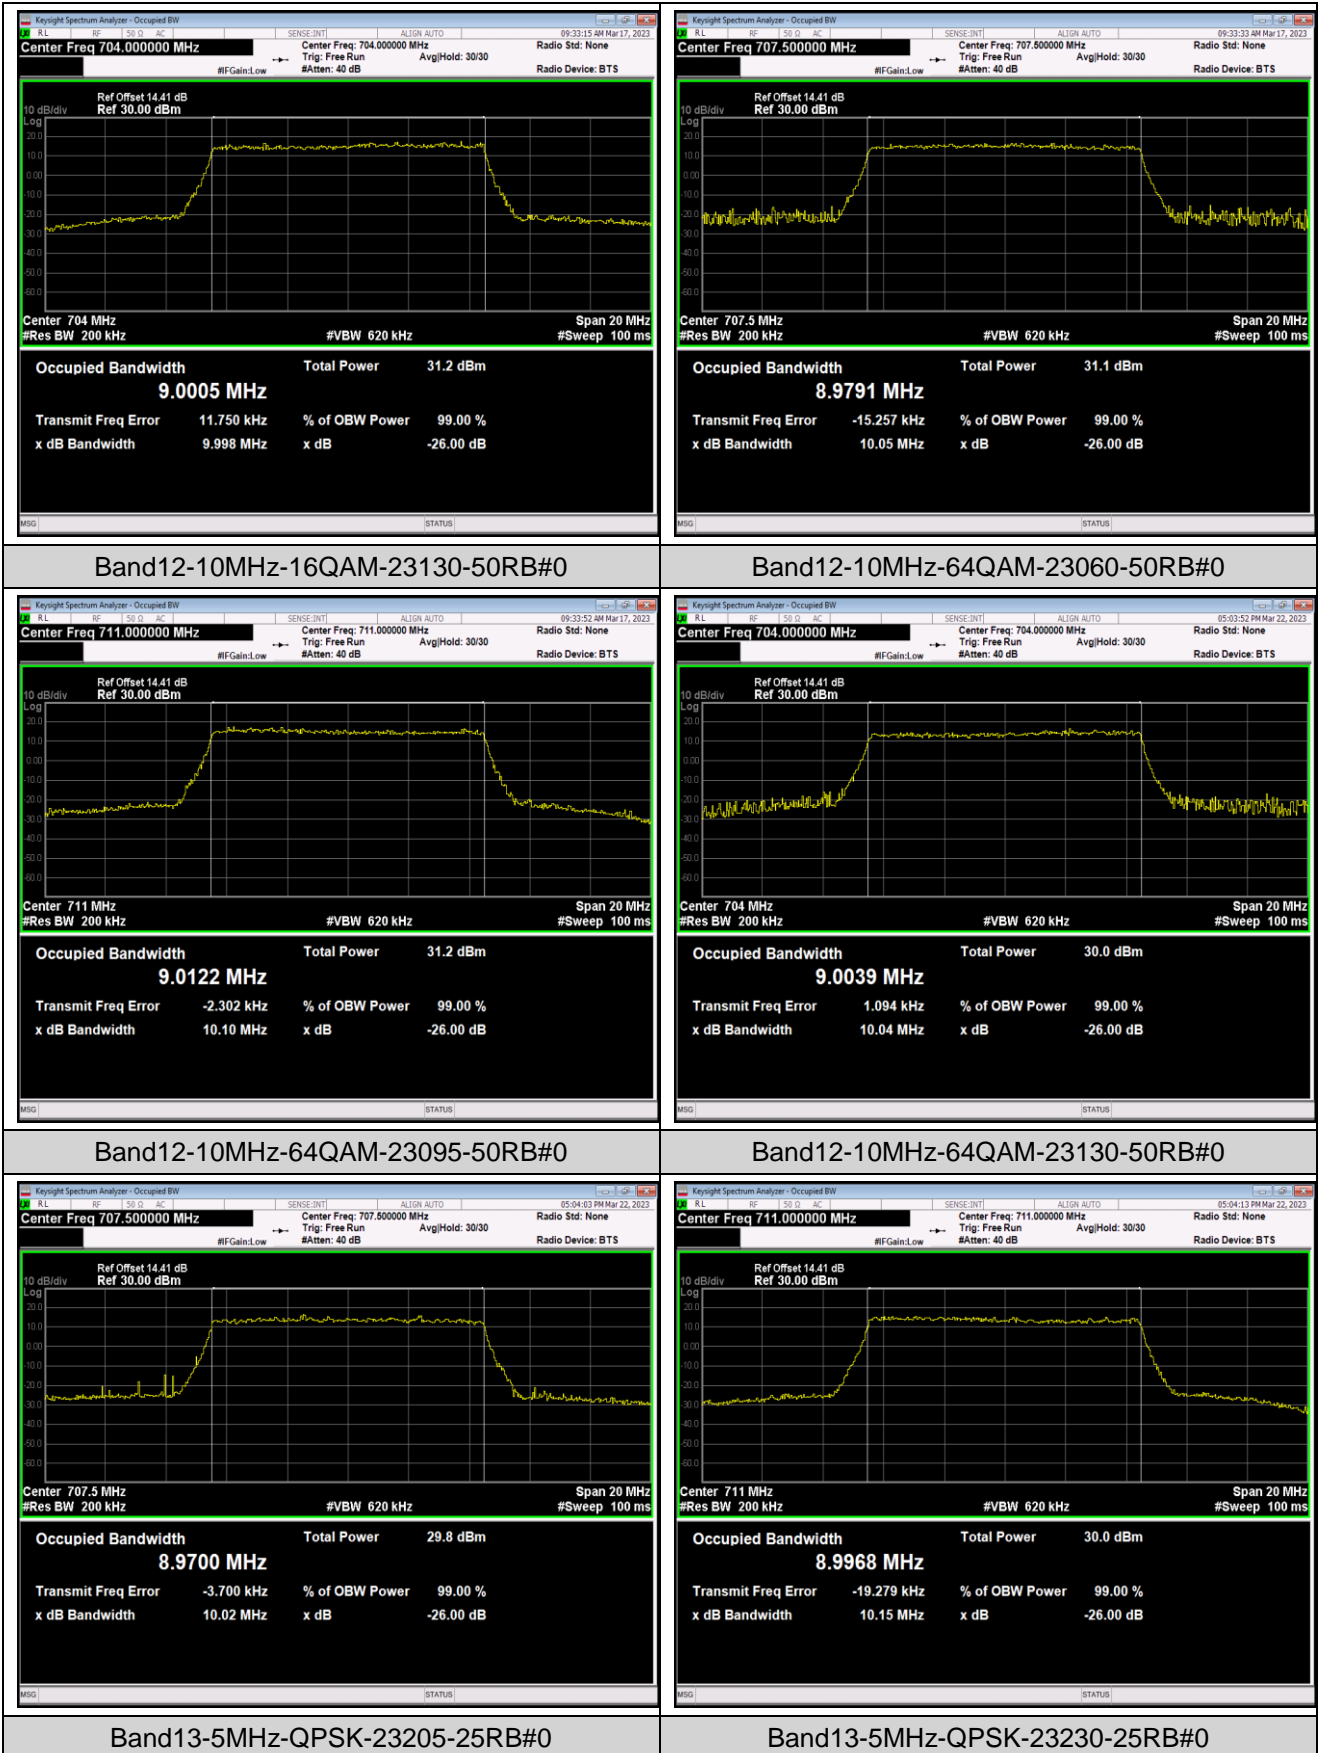

Band12-5MHz-QPSK-23155-25RB#0

Band12-5MHz-16QAM-23035-25RB#0

Band12-5MHz-16QAM-23095-25RB#0

Band12-5MHz-16QAM-23155-25RB#0

Band12-5MHz-64QAM-23035-25RB#0

Band12-5MHz-64QAM-23095-25RB#0

Band13-5MHz-QPSK-23255-25RB#0

Band13-5MHz-16QAM-23205-25RB#0

Band13-5MHz-16QAM-23230-25RB#0

Band13-5MHz-16QAM-23255-25RB#0

Band13-5MHz-64QAM-23205-25RB#0

Band13-5MHz-64QAM-23230-25RB#0

Band17-5MHz-QPSK-23825-25RB#0

Band17-5MHz-16QAM-23755-25RB#0

Band17-5MHz-16QAM-23790-25RB#0

Band17-5MHz-16QAM-23825-25RB#0

Band17-5MHz-64QAM-23755-25RB#0

Band17-5MHz-64QAM-23790-25RB#0