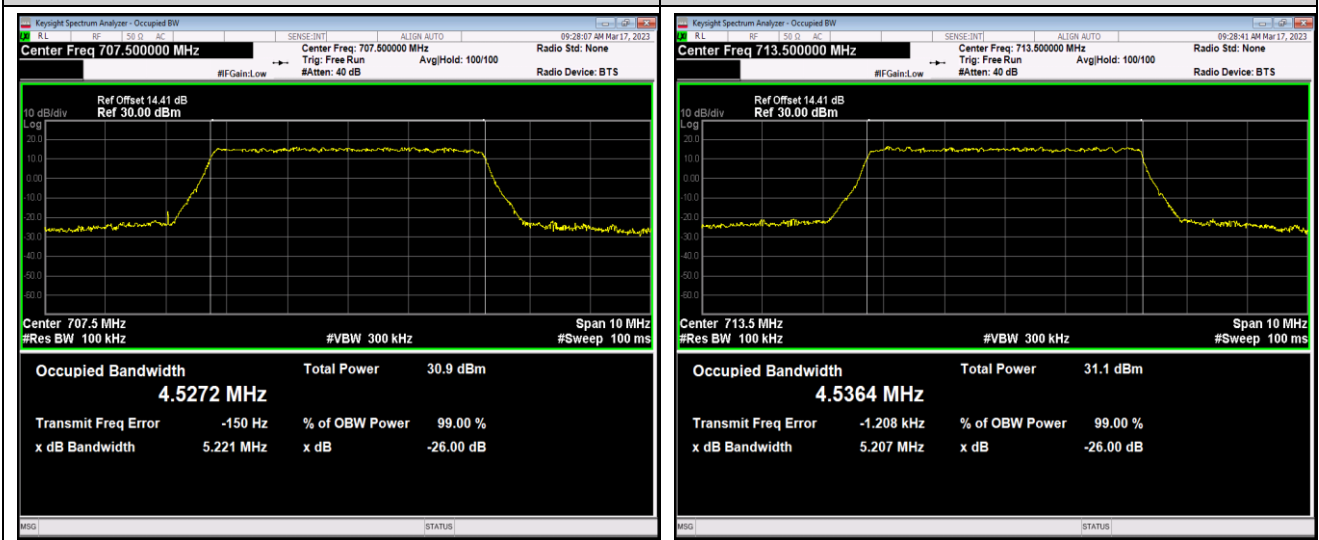

Band12-5MHz-QPSK-23155-25RB#0

Band12-5MHz-16QAM-23035-25RB#0

Band12-5MHz-16QAM-23095-25RB#0

Band12-5MHz-16QAM-23155-25RB#0

Band12-5MHz-64QAM-23035-25RB#0

Band12-5MHz-64QAM-23095-25RB#0

Band13-5MHz-QPSK-23255-25RB#0