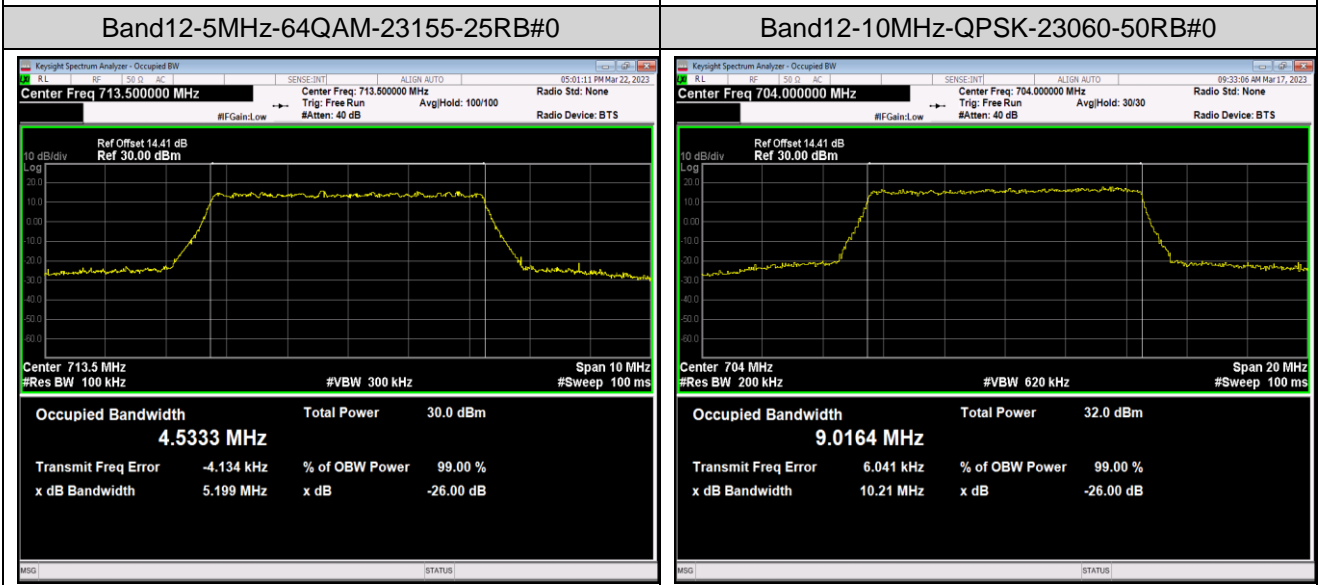

Band12-5MHz-QPSK-23155-25RB#0

Band12-5MHz-16QAM-23035-25RB#0

Band12-5MHz-16QAM-23095-25RB#0

Band12-5MHz-16QAM-23155-25RB#0

Band12-5MHz-64QAM-23035-25RB#0

Band12-5MHz-64QAM-23095-25RB#0

Band13-5MHz-QPSK-23255-25RB#0