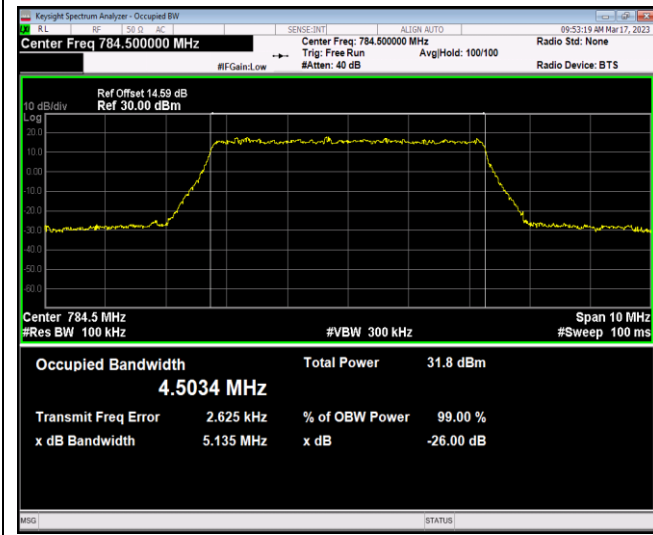

Band13-5MHz-QPSK-23255-25RB#0

Band13-5MHz-16QAM-23230-25RB#0