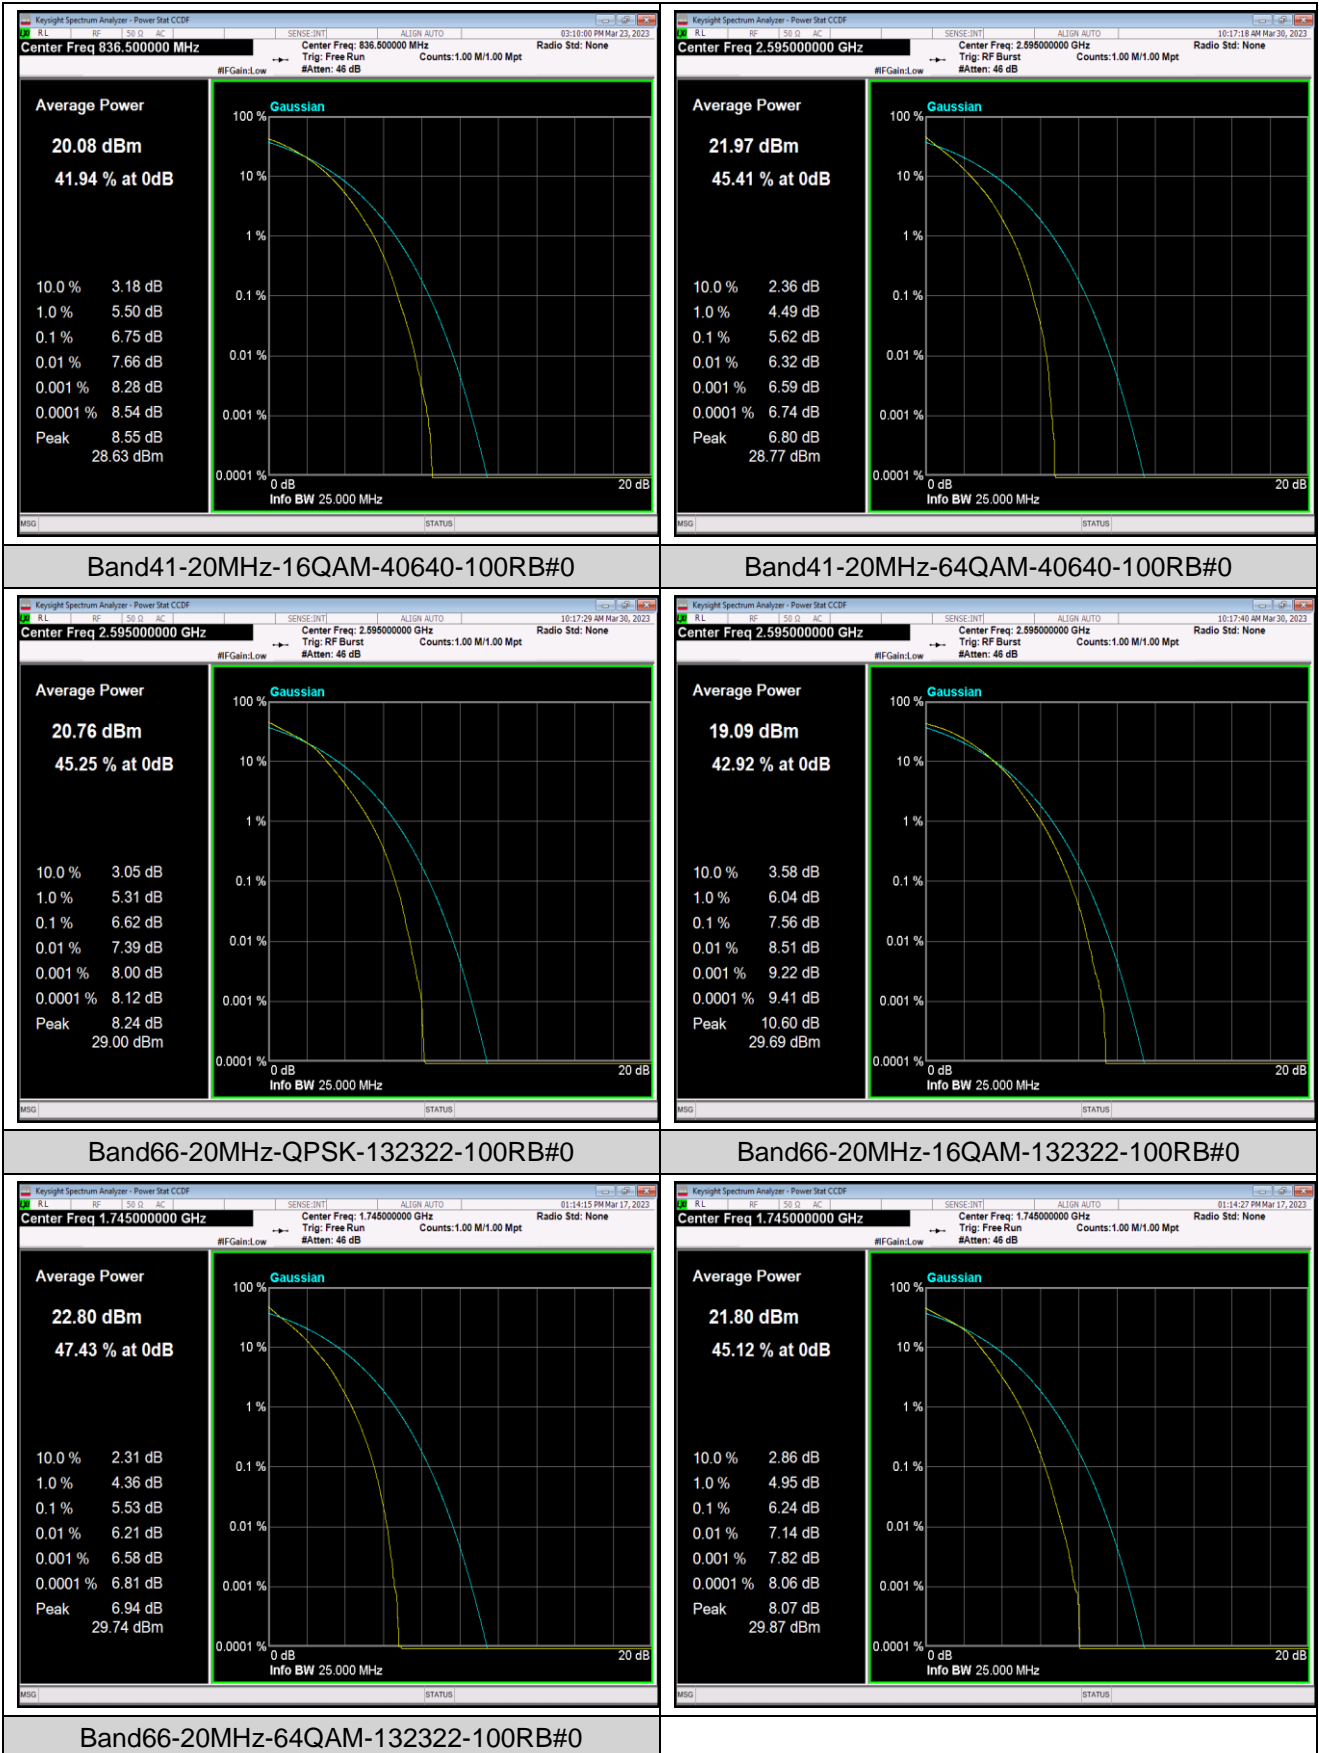

Remark: All bandwidth and all modulation had been tested, but only the worst case data displayed in this report.

Test Graphs

Appendix C: 26dB Bandwidth and Occupied Bandwidth

Test Result

Band	Bandwidth	Modulation	Channel	RB Configuration	Occupied Bandwidth (MHz)	26dB Bandwidth (MHz)	Verdict
Band2	1.4MHz	QPSK	18607	6RB#0	1.0927	1.295	PASS
Band2	1.4MHz	QPSK	18900	6RB#0	1.0898	1.284	PASS
Band2	1.4MHz	QPSK	19193	6RB#0	1.1015	1.283	PASS
Band2	1.4MHz	16QAM	18607	6RB#0	1.0994	1.301	PASS
Band2	1.4MHz	16QAM	18900	6RB#0	1.0994	1.309	PASS
Band2	1.4MHz	16QAM	19193	6RB#0	1.0947	1.287	PASS
Band2	1.4MHz	64QAM	18607	6RB#0	1.0926	1.298	PASS
Band2	1.4MHz	64QAM	18900	6RB#0	1.0920	1.281	PASS
Band2	1.4MHz	64QAM	19193	6RB#0	1.0913	1.283	PASS
Band2	3MHz	QPSK	18615	15RB#0	2.6857	2.930	PASS
Band2	3MHz	QPSK	18900	15RB#0	2.6862	2.893	PASS
Band2	3MHz	QPSK	19185	15RB#0	2.6909	2.899	PASS
Band2	3MHz	16QAM	18615	15RB#0	2.6791	2.923	PASS
Band2	3MHz	16QAM	18900	15RB#0	2.6826	2.882	PASS
Band2	3MHz	16QAM	19185	15RB#0	2.6786	2.898	PASS
Band2	3MHz	64QAM	18615	15RB#0	2.6839	2.911	PASS
Band2	3MHz	64QAM	18900	15RB#0	2.6907	2.912	PASS
Band2	3MHz	64QAM	19185	15RB#0	2.6857	2.903	PASS
Band2	5MHz	QPSK	18625	25RB#0	4.5057	4.927	PASS
Band2	5MHz	QPSK	18900	25RB#0	4.5082	4.937	PASS
Band2	5MHz	QPSK	19175	25RB#0	4.4827	4.918	PASS
Band2	5MHz	16QAM	18625	25RB#0	4.4846	4.898	PASS
Band2	5MHz	16QAM	18900	25RB#0	4.4865	4.885	PASS
Band2	5MHz	16QAM	19175	25RB#0	4.4953	4.943	PASS
Band2	5MHz	64QAM	18625	25RB#0	4.4891	4.924	PASS
Band2	5MHz	64QAM	18900	25RB#0	4.4936	5.039	PASS
Band2	5MHz	64QAM	19175	25RB#0	4.4891	4.930	PASS
Band2	10MHz	QPSK	18650	50RB#0	8.9943	9.860	PASS
Band2	10MHz	QPSK	18900	50RB#0	8.9860	9.741	PASS
Band2	10MHz	QPSK	19150	50RB#0	8.9538	9.764	PASS
Band2	10MHz	16QAM	18650	50RB#0	8.9949	9.782	PASS
Band2	10MHz	16QAM	18900	50RB#0	8.9666	9.774	PASS
Band2	10MHz	16QAM	19150	50RB#0	8.9694	9.738	PASS
Band2	10MHz	64QAM	18650	50RB#0	8.9812	9.782	PASS
Band2	10MHz	64QAM	18900	50RB#0	8.9643	9.782	PASS