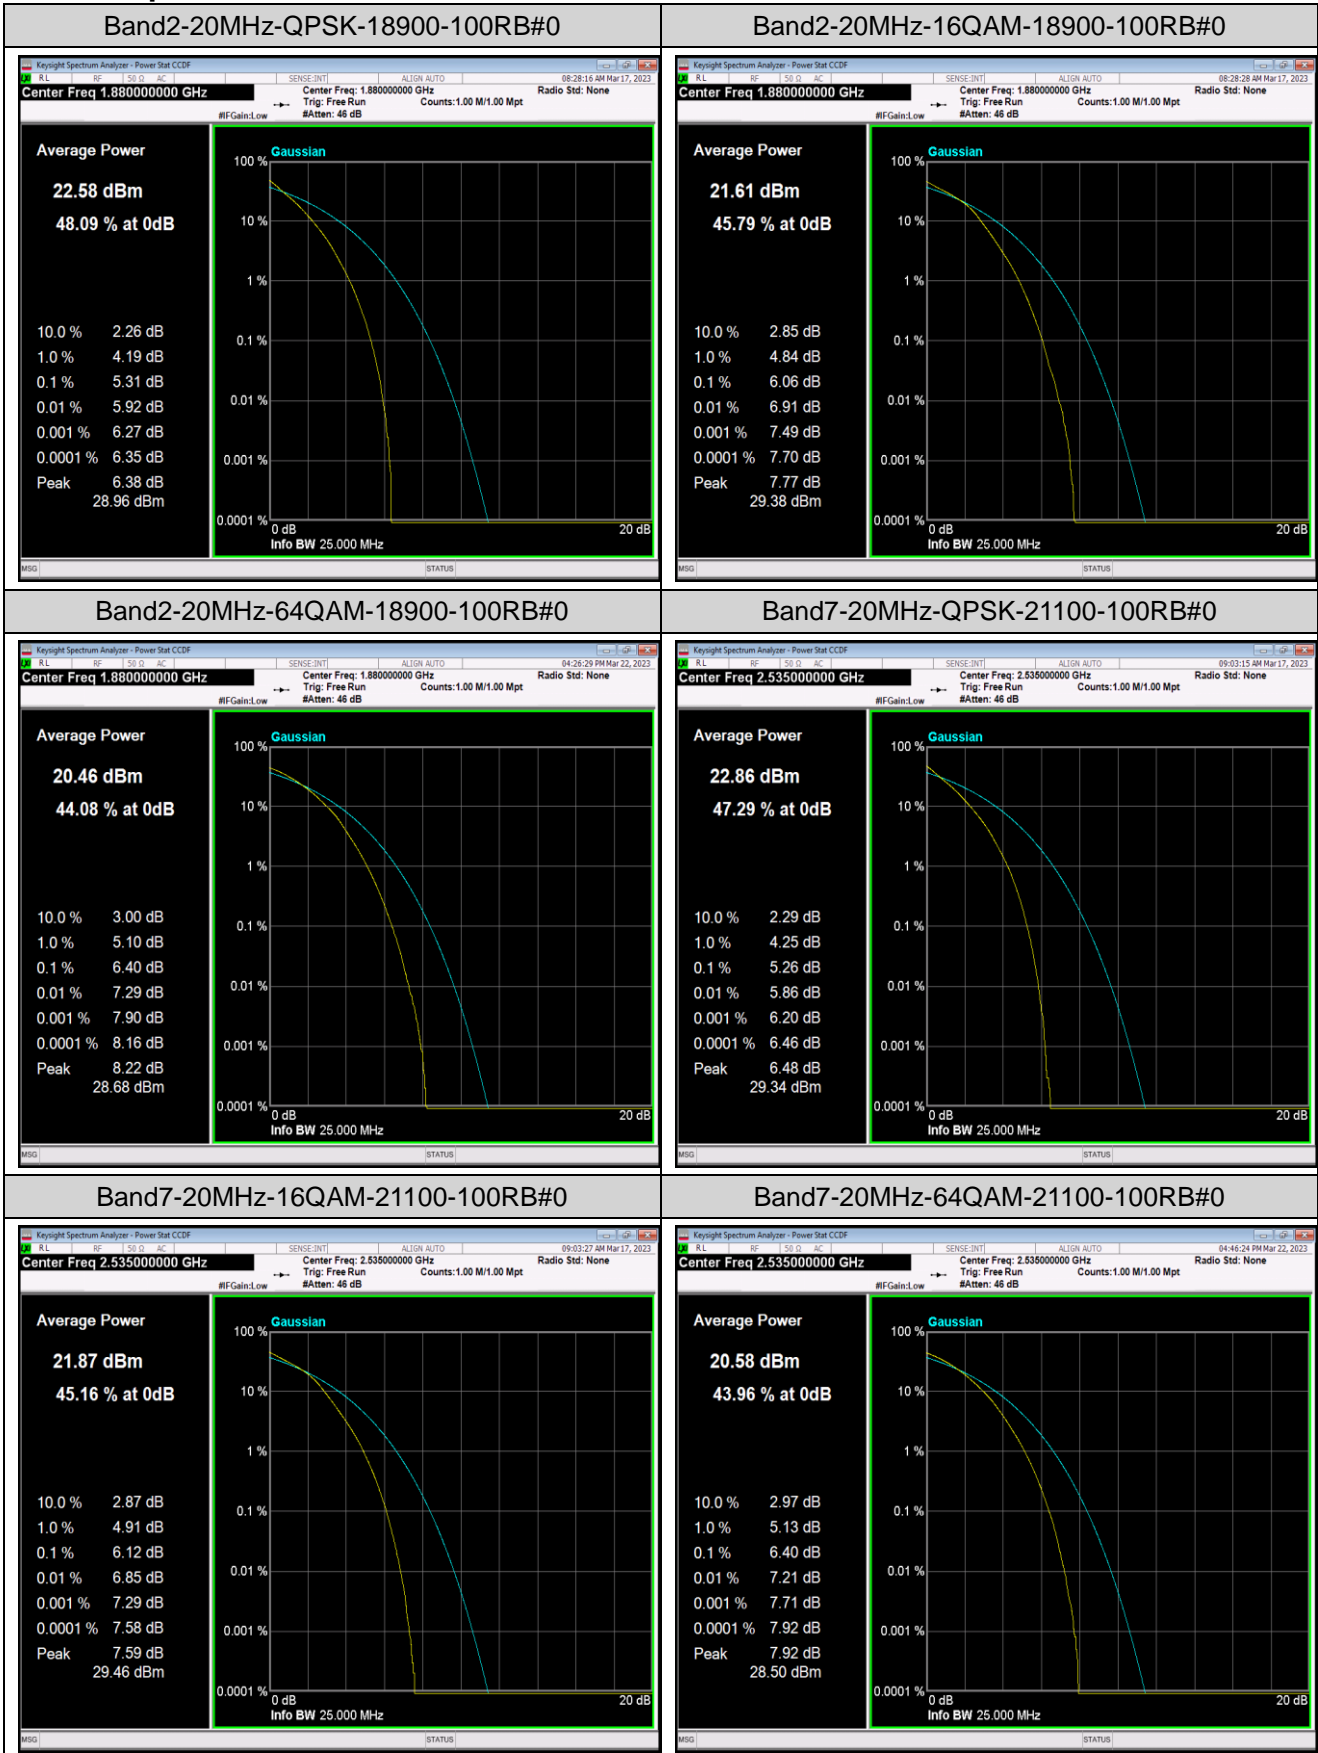

Test Graphs