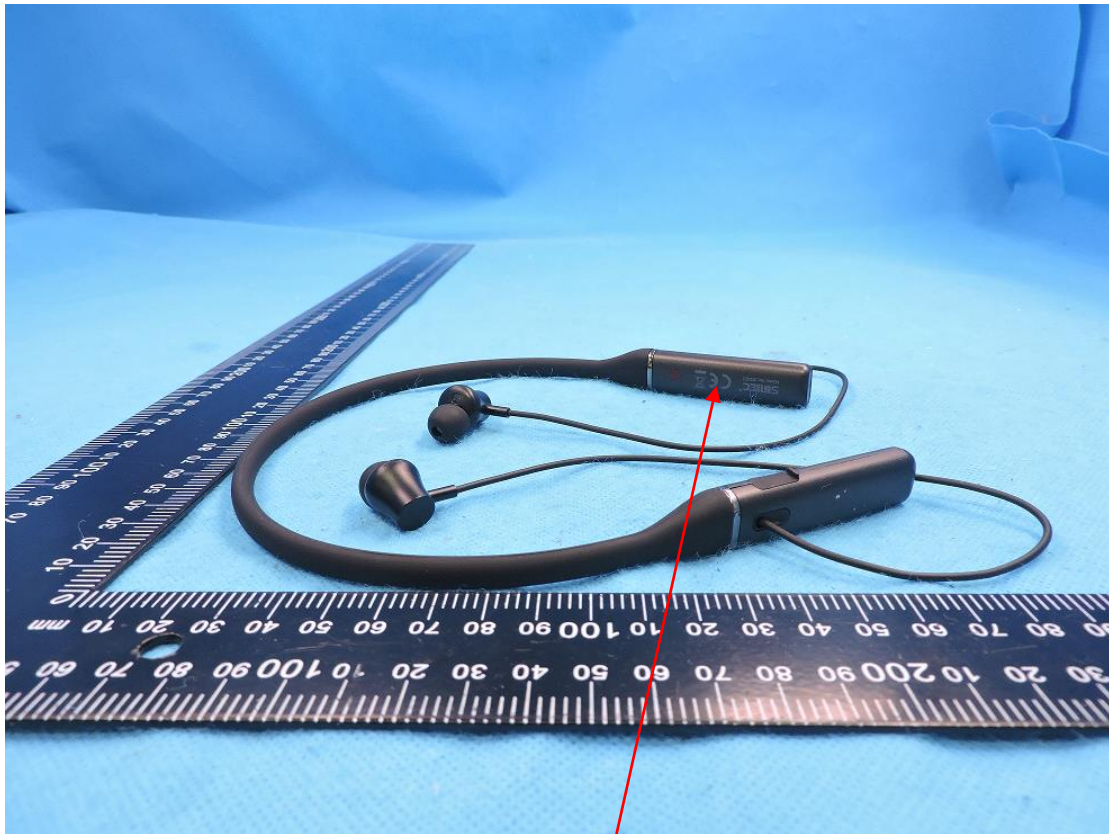

## Label

Bluetooth neckband headset

Model name: BS007S

FCC ID: 2AWTE-BS007

## Label

Bluetooth neckband headset

Model name: BH007

FCC ID: 2AWTE-BS007

## Label

Bluetooth neckband headset

Model name: BS007P

FCC ID: 2AWTE-BS007