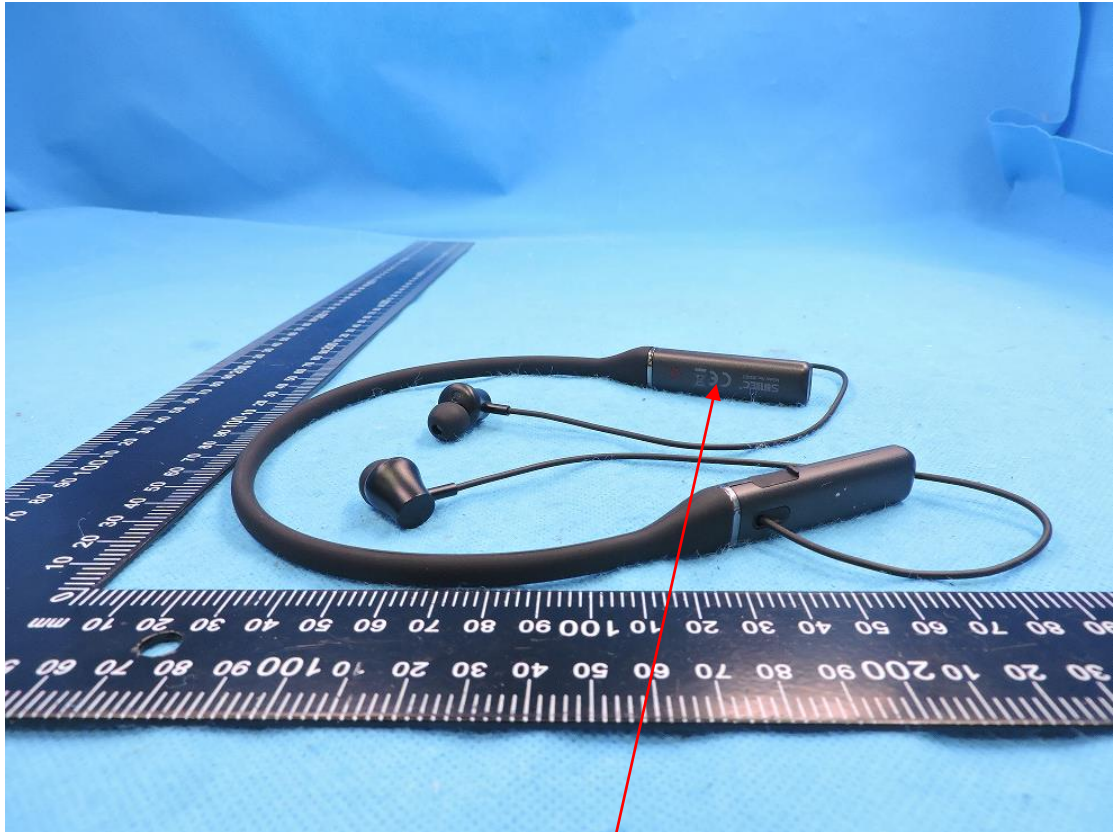

## Label

Bluetooth neckband headset

Model name: BS007

FCC ID: 2AWTE-BS007

## Label

Bluetooth neckband headset

Model name: BS007S

FCC ID: 2AWTE-BS007

## Label

Bluetooth neckband headset

Model name: BH007

FCC ID: 2AWTE-BS007

## Label

Bluetooth neckband headset

Model name: BS007P

FCC ID: 2AWTE-BS007