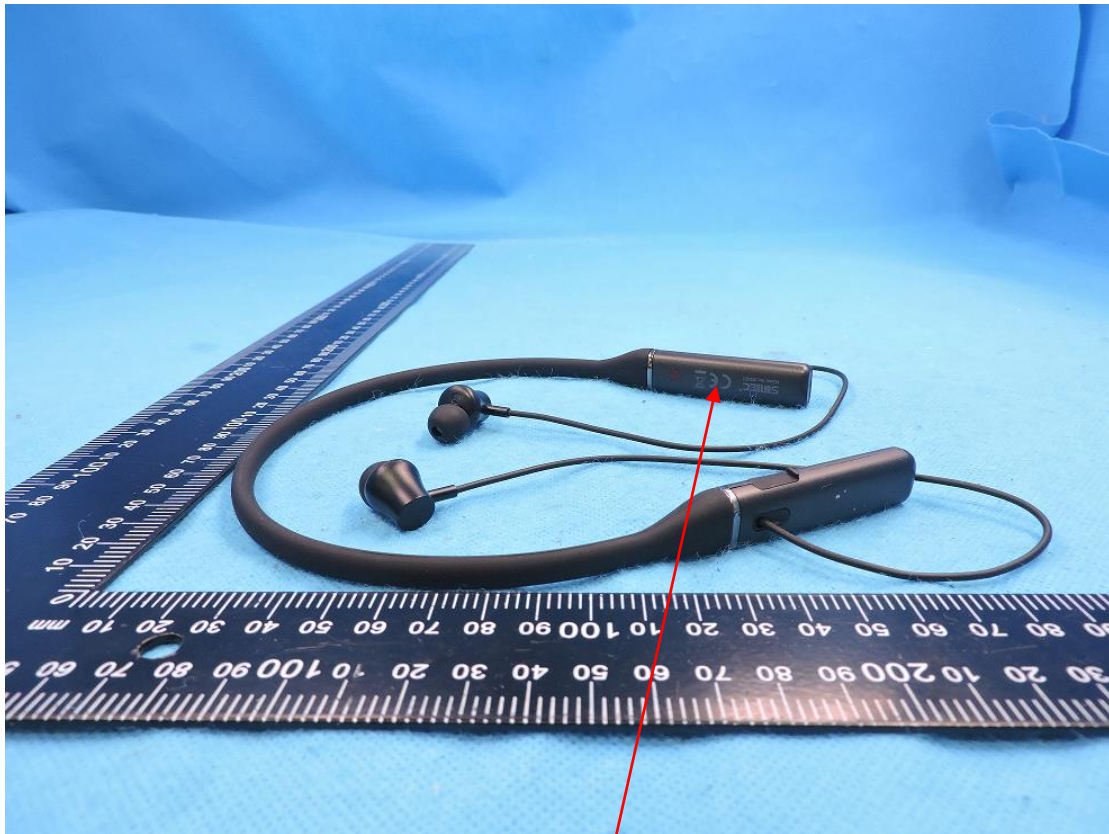

## Label

Bluetooth neckband headset

Model name: BS007

FCC ID: 2AWTE-BS007

## Label

Bluetooth neckband headset

Model name: BS007S

FCC ID: 2AWTE-BS007

## Label

Bluetooth neckband headset

Model name: BH007

FCC ID: 2AWTE-BS007

## Label

Bluetooth neckband headset

Model name: BS007P

FCC ID: 2AWTE-BS007