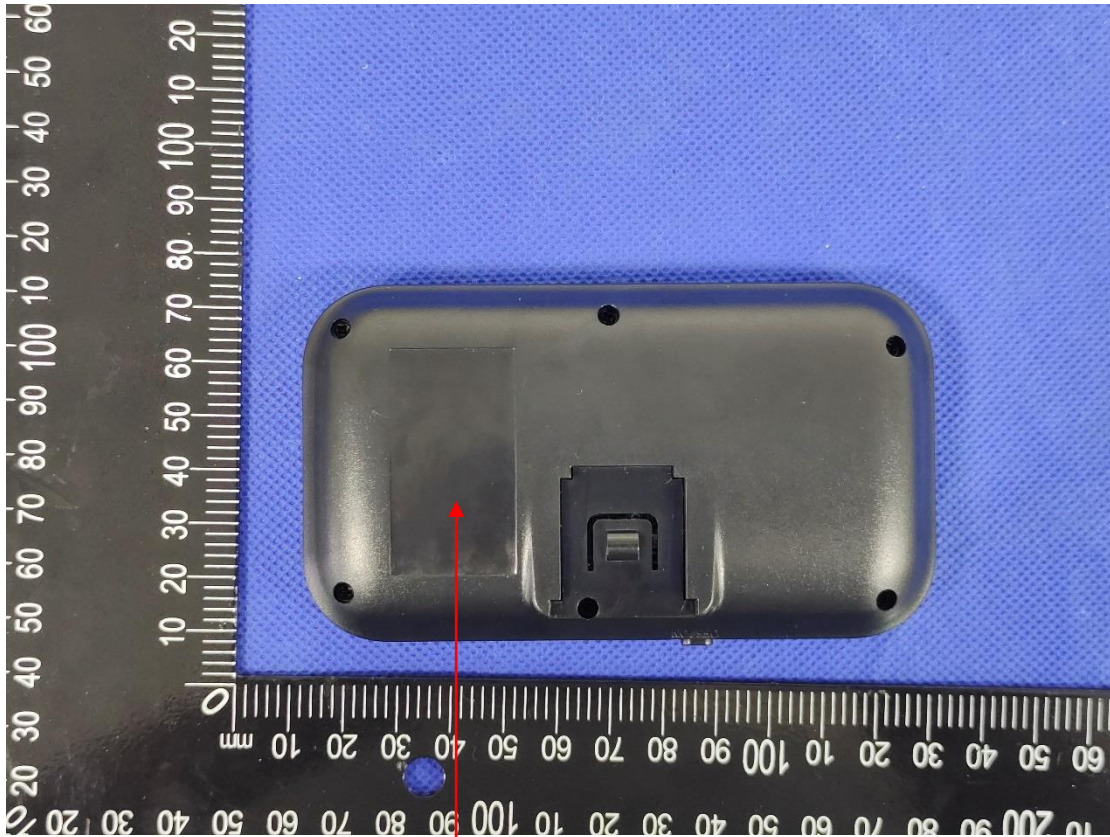

Label

Bluetooth handsfree car kit

Model name: BC980

FCC ID: 2AWTE-BC980

Size: 20*35mm

The label is printed on the shell