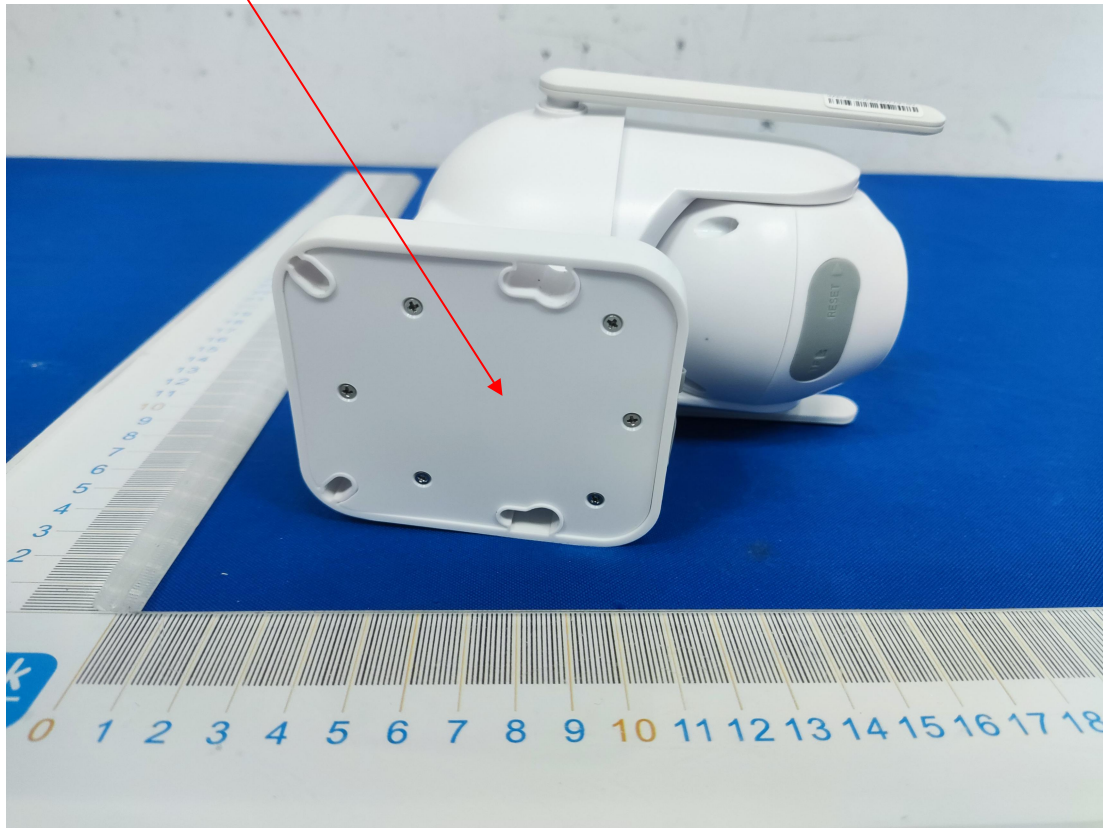

Label Location On EUT

Label

Product Name: Solar 4G camera

Model No.: RBX-S40

FCC ID: 2AWT7-RBX-S40

This device complies with Part 15 of the FCC Rules. Operation is subject to the following two conditions:

- (1) This device may not cause harmful interference, and
- (2) This device must accept any interference received, including interference that may cause undesired operation.