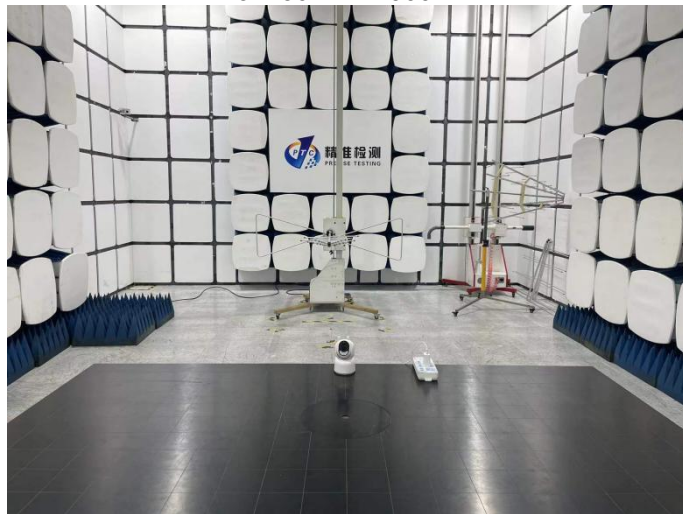

FCC ID: 2AWT7-RBX-S30-WIFI

Conducted Emissions

**Radiated Spurious Emissions
From 30MHz-1000MHz**

Test frequency from Above 1GHz