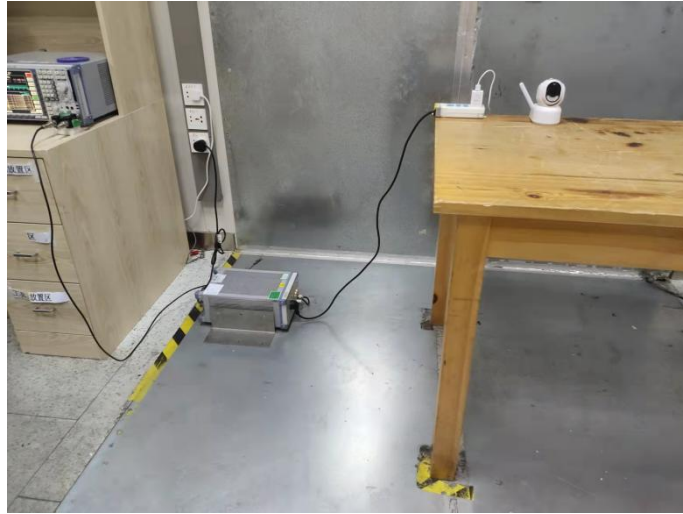

FCC ID: 2AWT7-RBX-S30-WIFI

Conducted Emissions

**Radiated Spurious Emissions
From 30MHz-1000MHz**

Test frequency from Above 1GHz