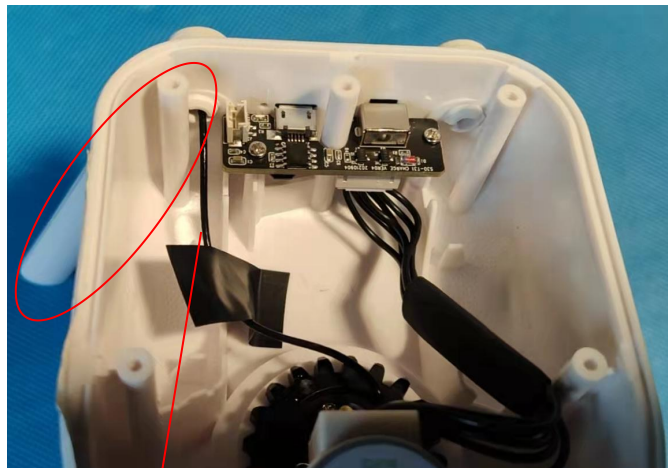

FCC ID: 2AWT7-RBX-S30-WIFI

Antenna

Antenna port