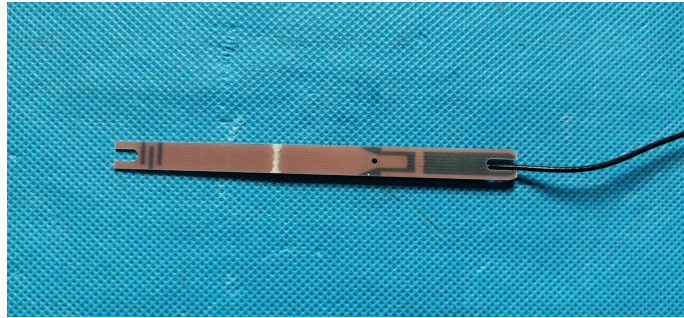

FCC ID: 2AWT7-RBX-S30-WIFI

Antenna

Antenna port