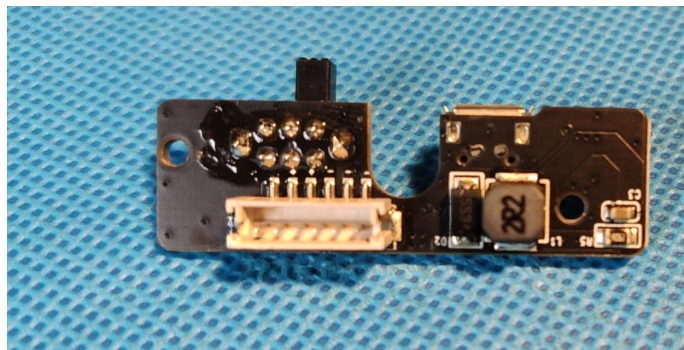

FCC ID: 2AWT7-RBX-S30-WIFI

Antenna

Antenna port