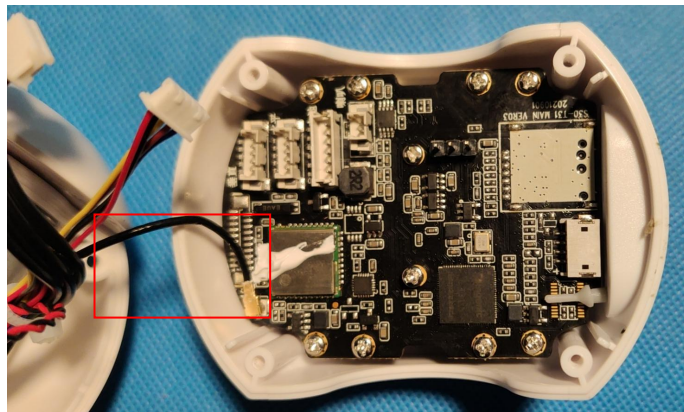

FCC ID: 2AWT7-RBX-S30-WIFI

Antenna

Antenna port