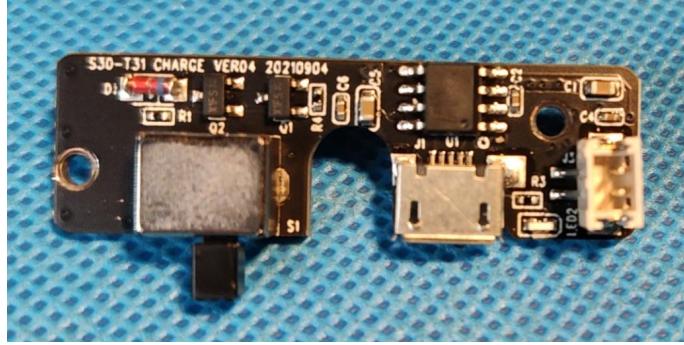

FCC ID: 2AWT7-RBX-S30-WIFI

Antenna

Antenna port