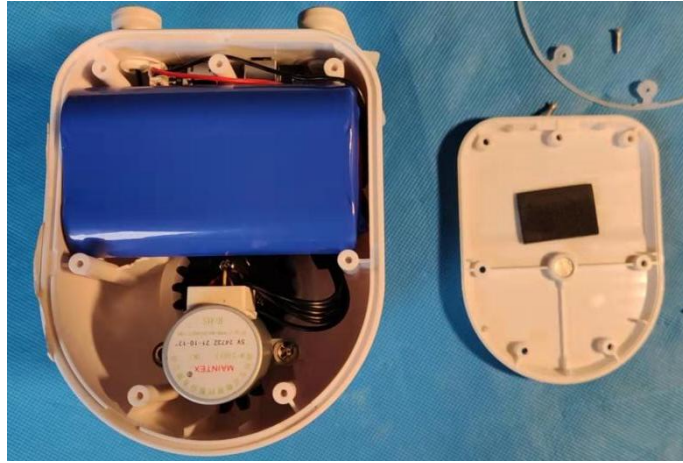

FCC ID: 2AWT7-RBX-S30-WIFI

Antenna

Antenna port