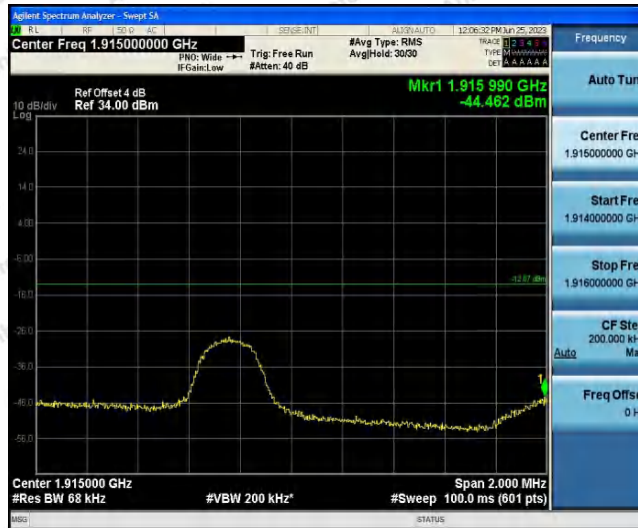

Band25-3MHz-QPSK-26675-1RB#14