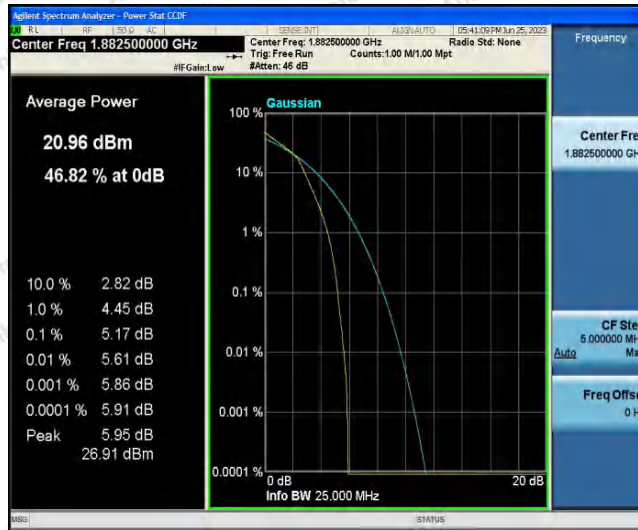

Band25-3MHz-16QAM-26675-1RB#0