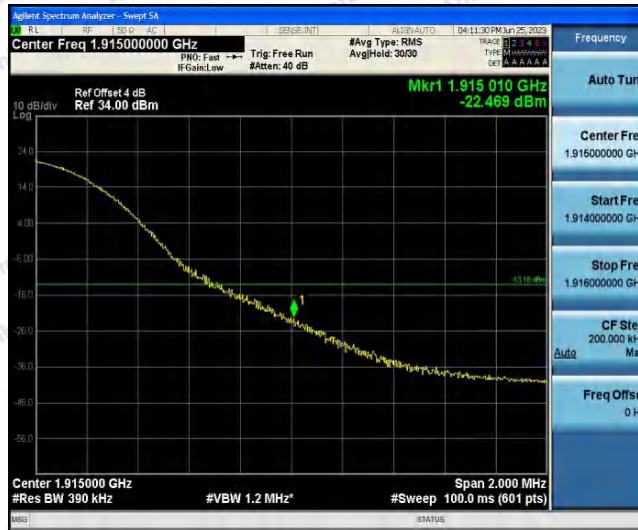

Band25-20MHz-QPSK-26590-100RB#0