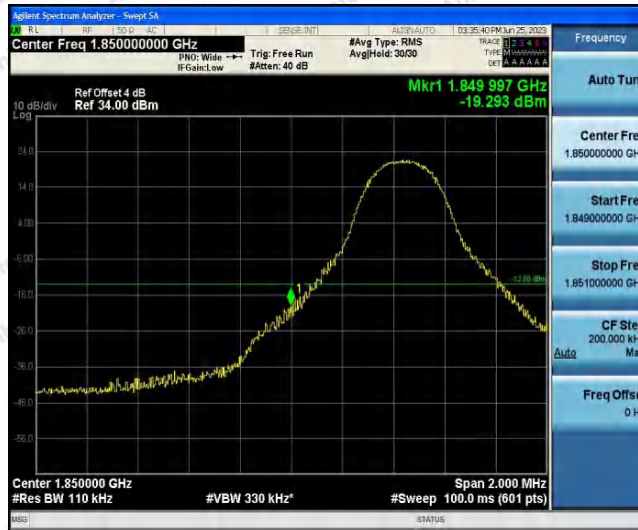

Band25-5MHz-QPSK-26065-1RB#24