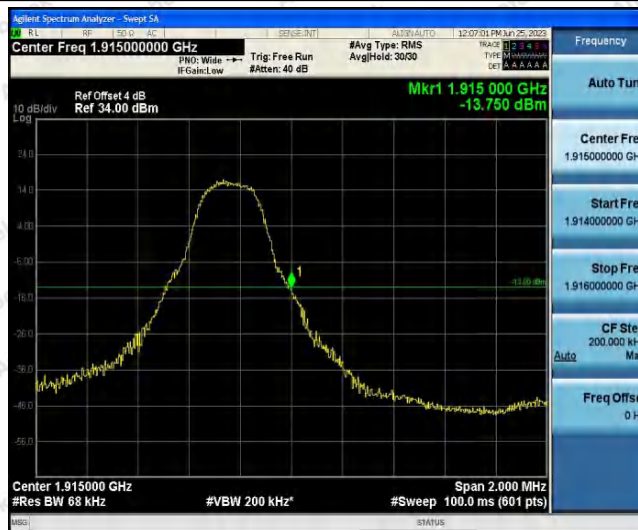

Band25-3MHz-16QAM-26675-15RB#0