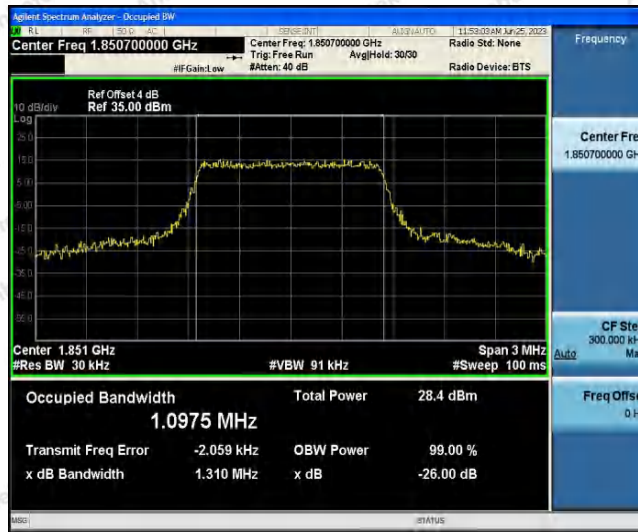

Band25-1.4MHz-16QAM-26047-6RB#0