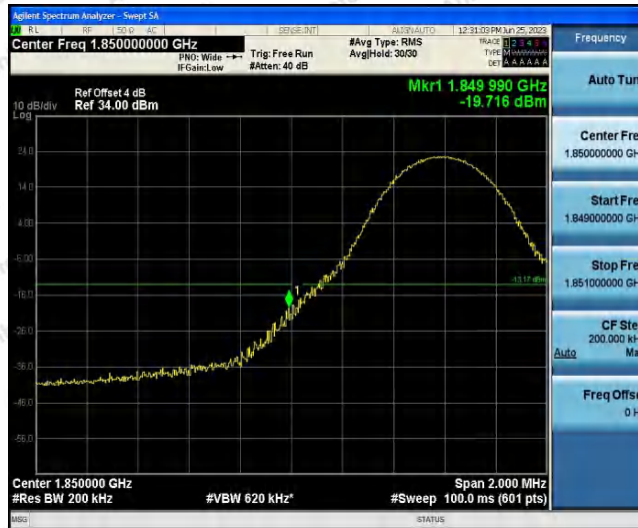

Band25-10MHz-QPSK-26090-1RB#49