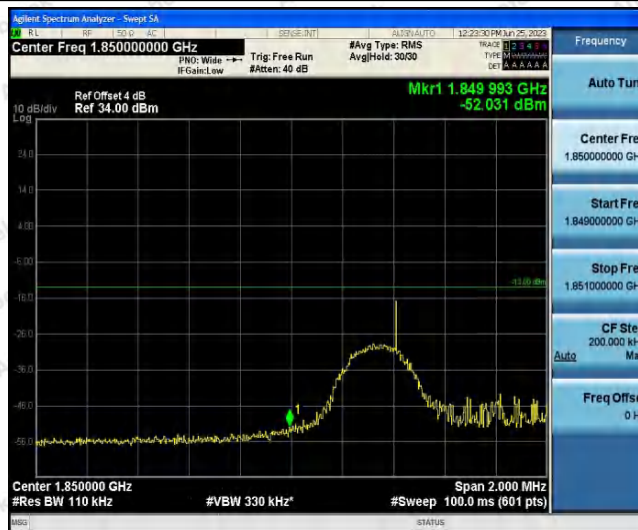

Band25-5MHz-16QAM-26065-25RB#0