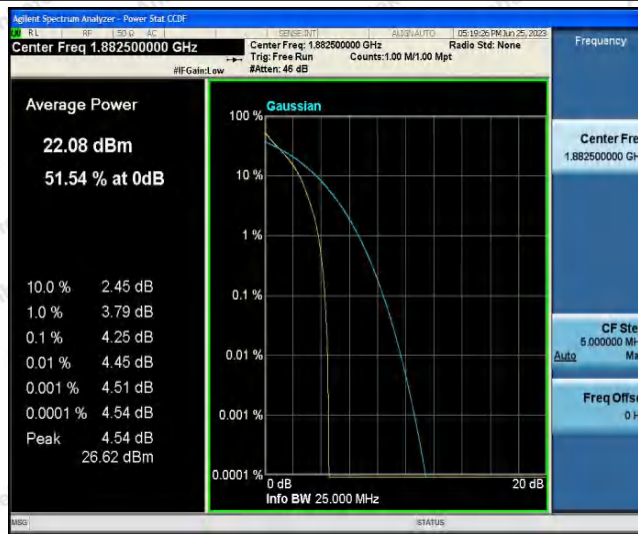

Band25-1.4MHz-QPSK-26365-6RB#0