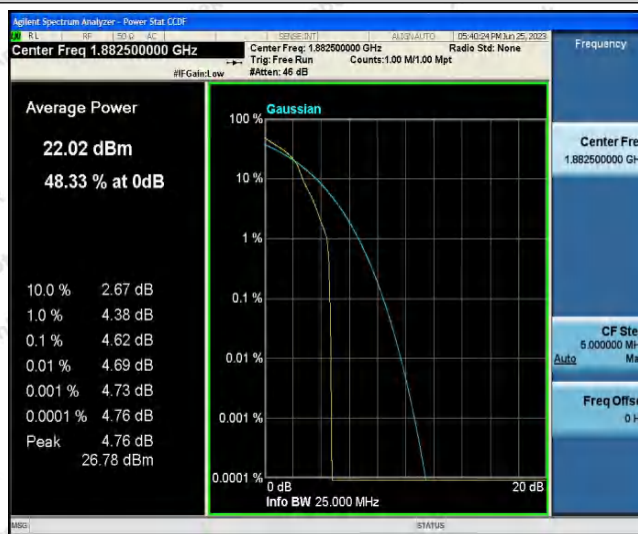

Band25-3MHz-16QAM-26365-15RB#0

Shenzhen Anbotek Compliance Laboratory Limited

Address: 1/F., Building D, Sogood Science and Technology Park, Sanwei Community, Hangcheng Street, Bao'an District, Shenzhen, Guangdong, China.
Tel: (86) 0755-26066440 Fax: (86) 0755-26014772 Email: service@anbotek.com

Hotline 400-003-0500
www.anbotek.com.cn