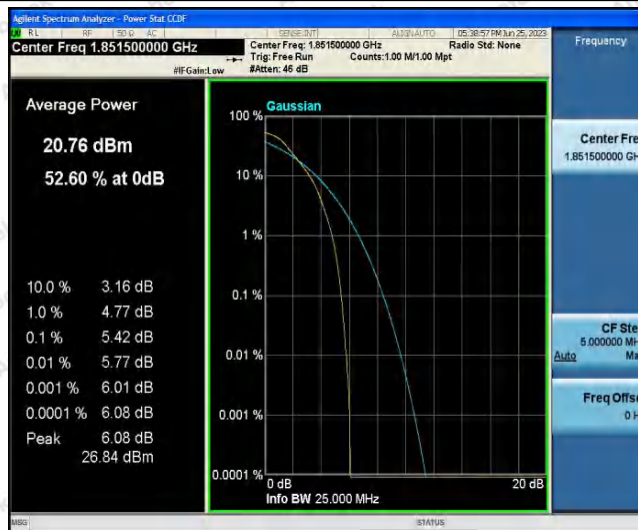

Band25-3MHz-QPSK-26365-1RB#0