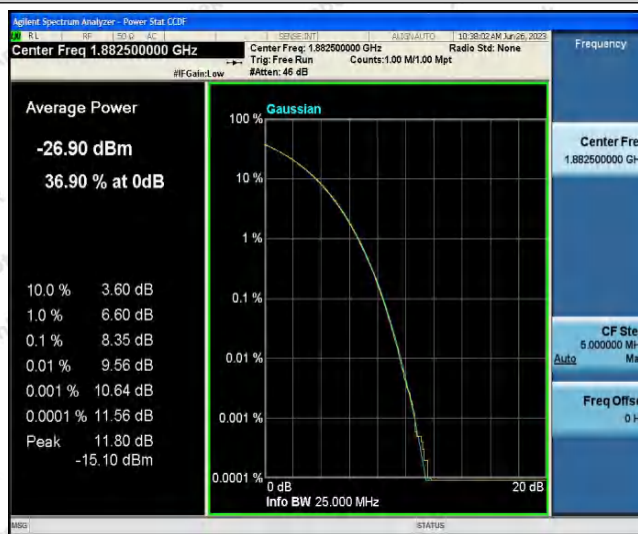

Hotline 400-003-0500
 www.anbotek.com.cn

Band25-15MHz-QPSK-26115-75RB#0

Band25-15MHz-QPSK-26365-1RB#0

Band25-15MHz-QPSK-26365-75RB#0

Shenzhen Anbotek Compliance Laboratory Limited

Address: 1/F., Building D, Sogood Science and Technology Park, Sanwei Community, Hangcheng Street, Bao'an District, Shenzhen, Guangdong, China.
 Tel: (86) 0755-26066440 Fax: (86) 0755-26014772 Email: service@anbotek.com