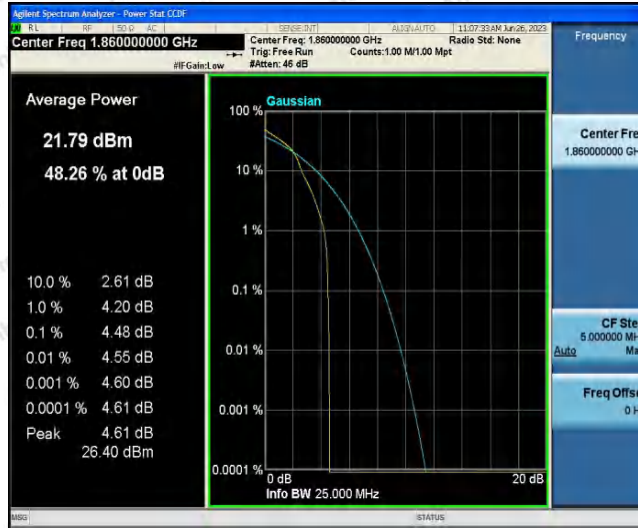

Band25-20MHz-16QAM-26365-1RB#0