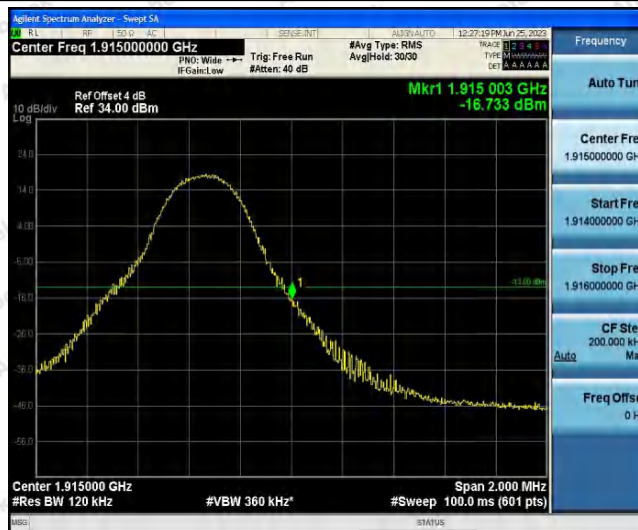

Band25-5MHz-16QAM-26665-25RB#0