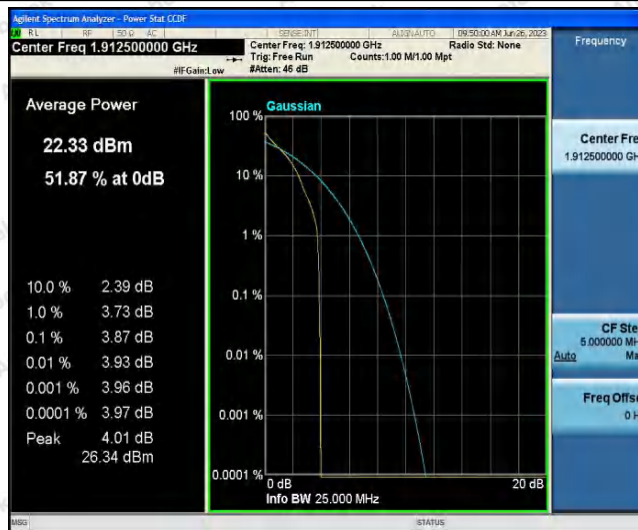

Band25-5MHz-QPSK-26665-25RB#0