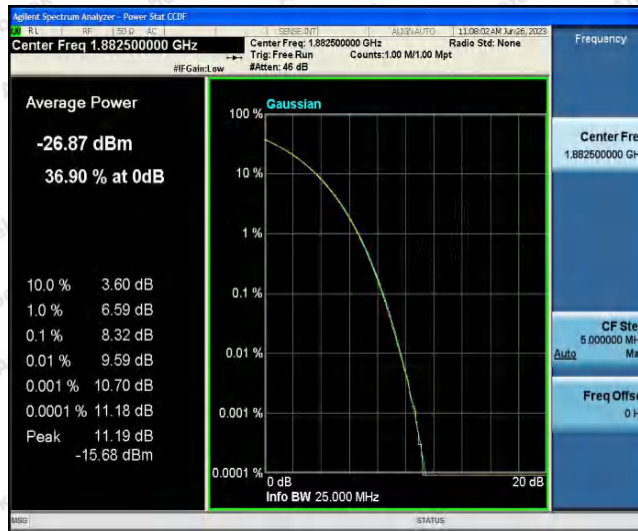

Band25-20MHz-16QAM-26590-1RB#0