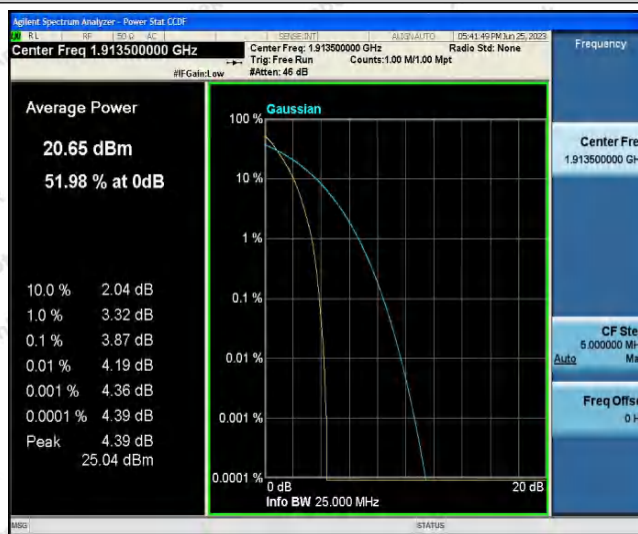

Band25-3MHz-16QAM-26055-1RB#0

Shenzhen Anbotek Compliance Laboratory Limited

Address: 1/F., Building D, Sogood Science and Technology Park, Sanwei Community, Hangcheng Street, Bao'an District, Shenzhen, Guangdong, China.
Tel: (86) 0755-26066440 Fax: (86) 0755-26014772 Email: service@anbotek.com

Hotline 400-003-0500
www.anbotek.com.cn