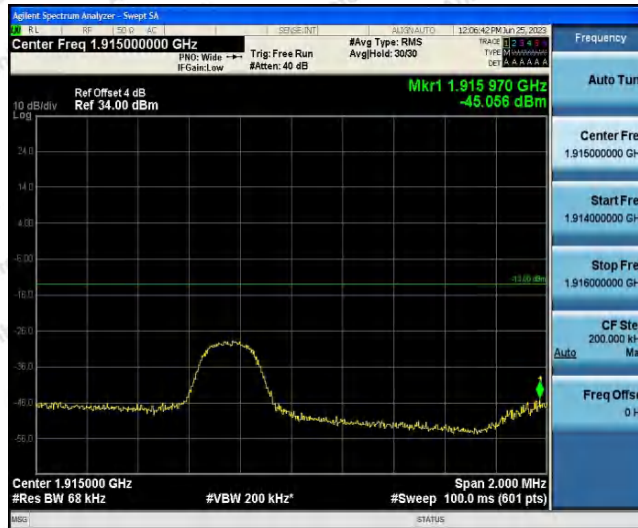

Band25-3MHz-16QAM-26675-1RB#14