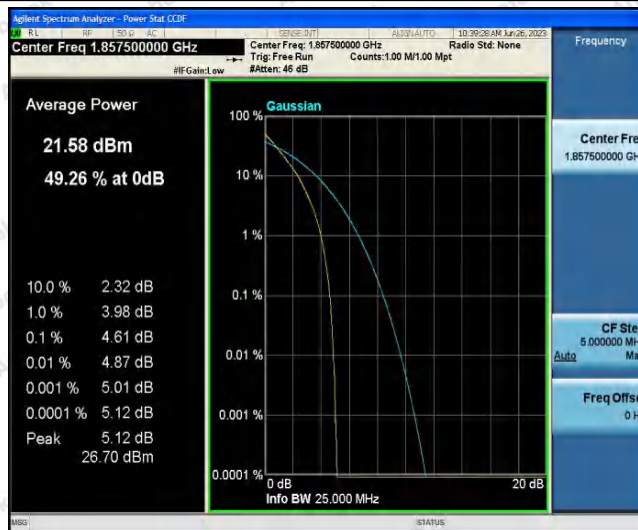

Band25-15MHz-QPSK-26365-1RB#0