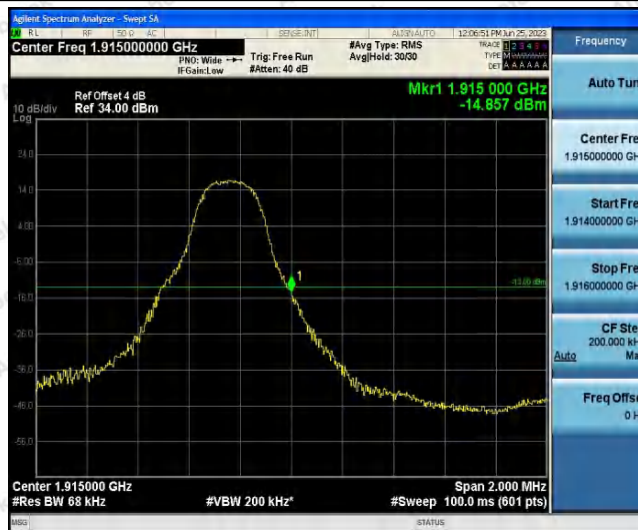

Band25-3MHz-QPSK-26675-15RB#0