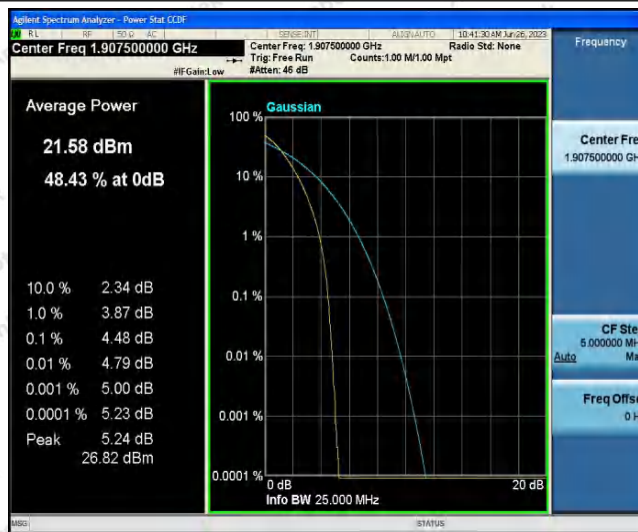

Hotline
 400-003-0500
 www.anbotek.com.cn

Band25-15MHz-QPSK-26615-1RB#0

Band25-15MHz-QPSK-26615-75RB#0

Band25-15MHz-16QAM-26115-1RB#0

Shenzhen Anbotek Compliance Laboratory Limited

Address: 1/F., Building D, Sogood Science and Technology Park, Sanwei Community, Hangcheng Street, Bao'an District, Shenzhen, Guangdong, China.
Tel: (86) 0755-26066440 Fax: (86) 0755-26014772 Email: service@anbotek.com