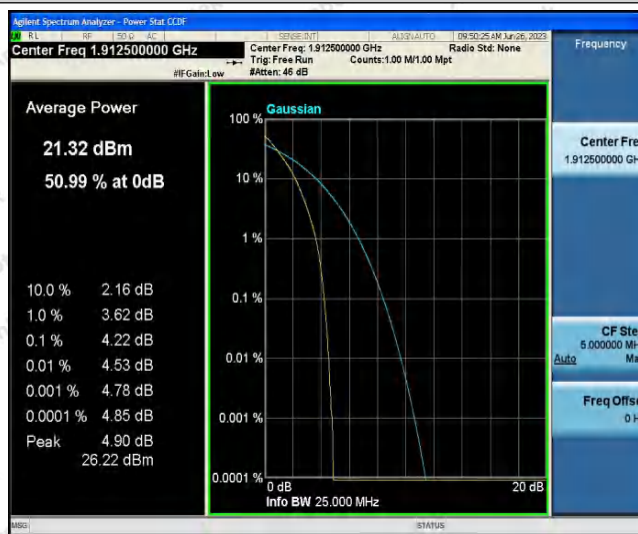

Band25-5MHz-16QAM-26065-1RB#0

Shenzhen Anbotek Compliance Laboratory Limited

Address: 1/F., Building D, Sogood Science and Technology Park, Sanwei Community, Hangcheng Street, Bao'an District, Shenzhen, Guangdong, China.
Tel: (86) 0755-26066440 Fax: (86) 0755-26014772 Email: service@anbotek.com

Hotline
400-003-0500
www.anbotek.com.cn