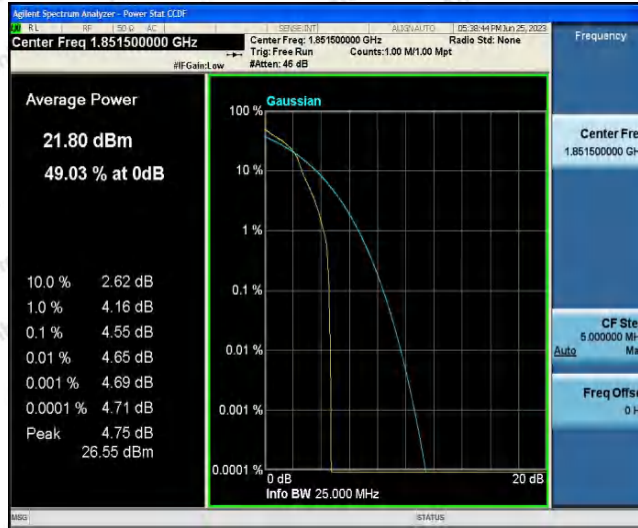

Band25-3MHz-16QAM-26055-15RB#0