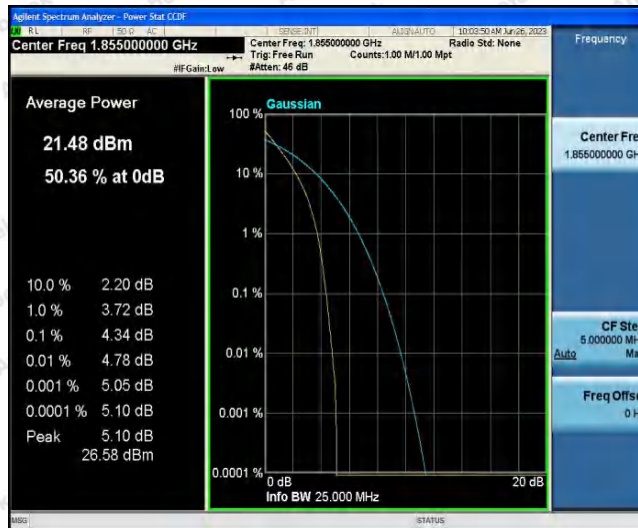

Band25-10MHz-QPSK-26365-1RB#0