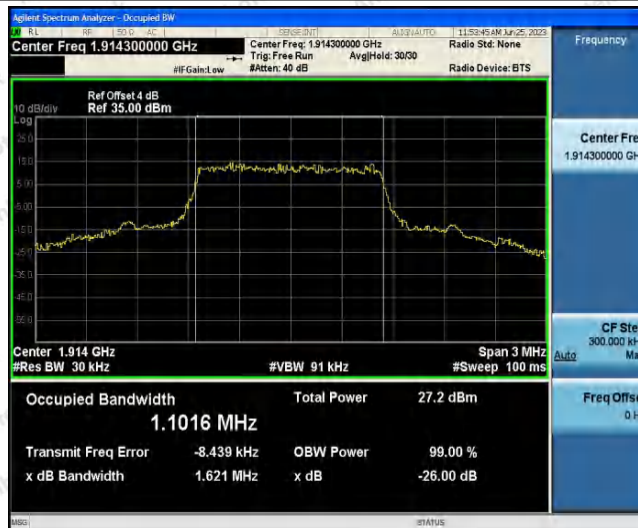

Test Graphs

Band25-1.4MHz-QPSK-26047-6RB#0

Band25-1.4MHz-QPSK-26365-6RB#0

Band25-1.4MHz-QPSK-26683-6RB#0

Shenzhen Anbotek Compliance Laboratory Limited

Address: 1/F., Building D, Sogood Science and Technology Park, Sanwei Community, Hangcheng Street, Bao'an District, Shenzhen, Guangdong, China.
 Tel: (86) 0755-26066440 Fax: (86) 0755-26014772 Email: service@anbotek.com