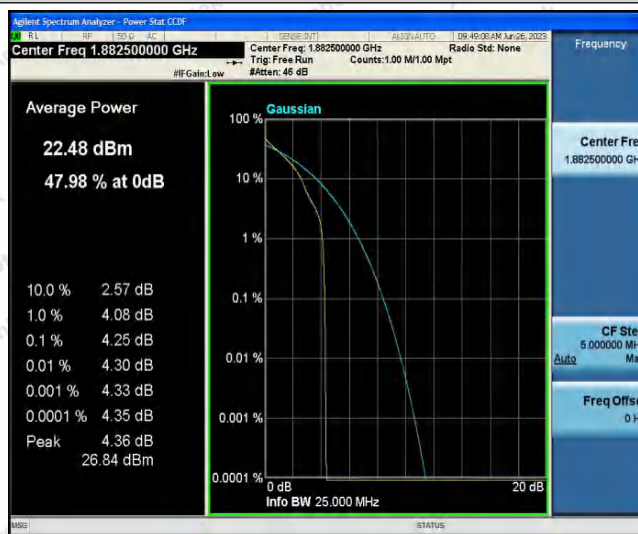

Hotline
 400-003-0500
 www.anbotek.com.cn

Band25-5MHz-QPSK-26065-25RB#0

Band25-5MHz-QPSK-26365-1RB#0

Band25-5MHz-QPSK-26365-25RB#0

Shenzhen Anbotek Compliance Laboratory Limited

Address: 1/F., Building D, Sogood Science and Technology Park, Sanwei Community, Hangcheng Street, Bao'an District, Shenzhen, Guangdong, China.
 Tel: (86) 0755-26066440 Fax: (86) 0755-26014772 Email: service@anbotek.com