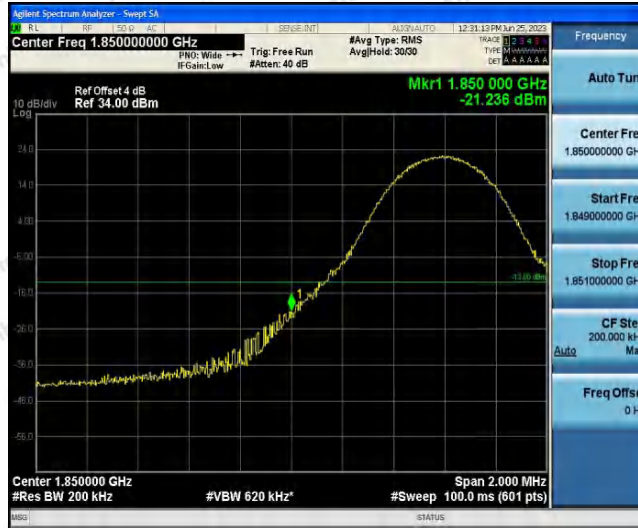

Band25-10MHz-16QAM-26090-1RB#49