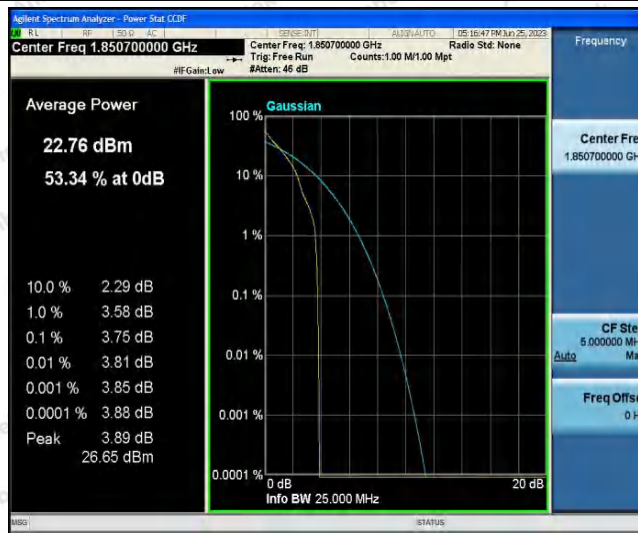

Test Graphs

Band25-1.4MHz-QPSK-26047-1RB#0