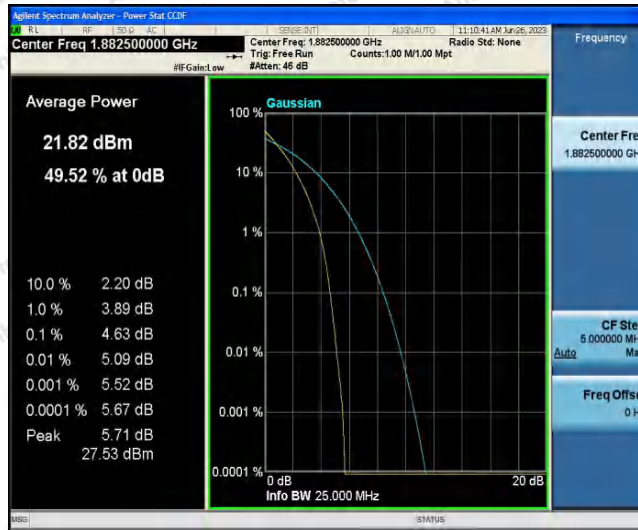

Band25-20MHz-QPSK-26590-1RB#0