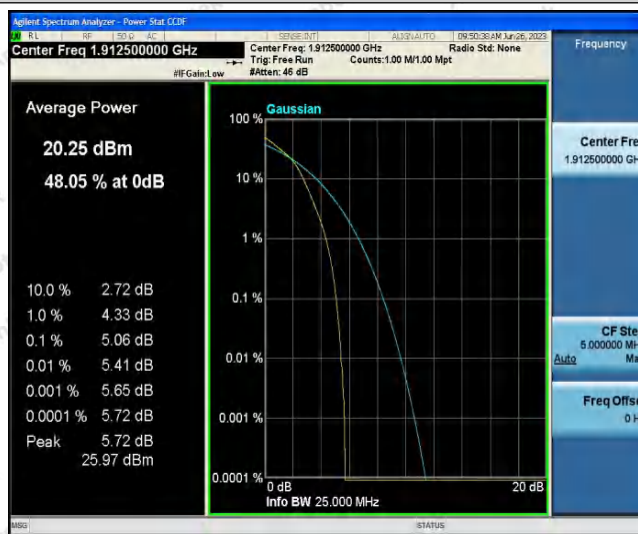

Band25-10MHz-QPSK-26090-1RB#0

Shenzhen Anbotek Compliance Laboratory Limited

Address: 1/F., Building D, Sogood Science and Technology Park, Sanwei Community, Hangcheng Street, Bao'an District, Shenzhen, Guangdong, China.
Tel: (86) 0755-26066440 Fax: (86) 0755-26014772 Email: service@anbotek.com

Hotline
400-003-0500
www.anbotek.com.cn