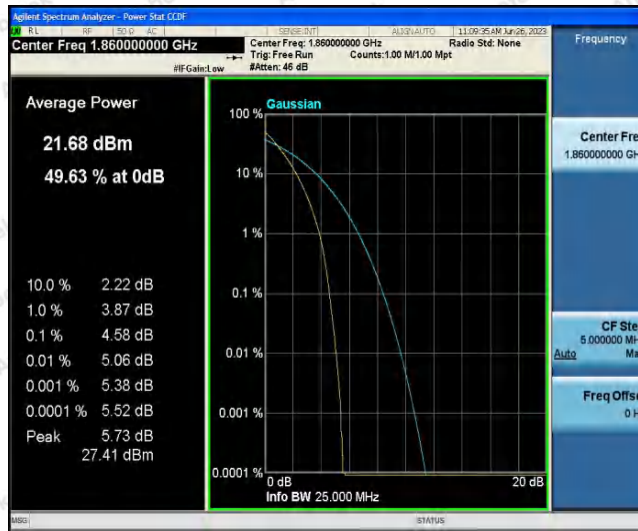

Band25-20MHz-QPSK-26365-1RB#0