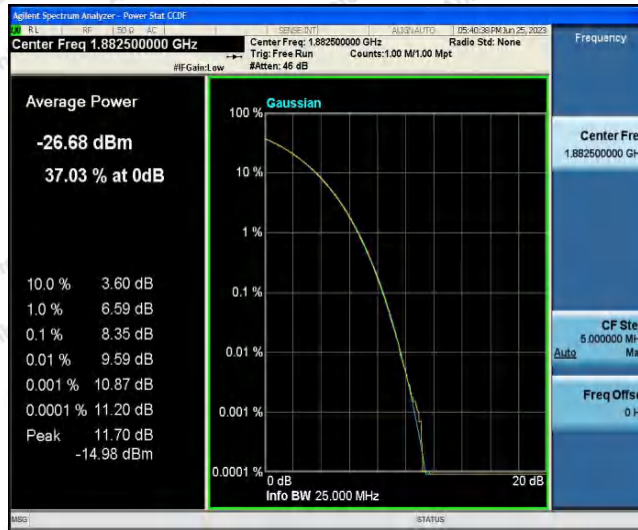

Band25-3MHz-QPSK-26675-1RB#0