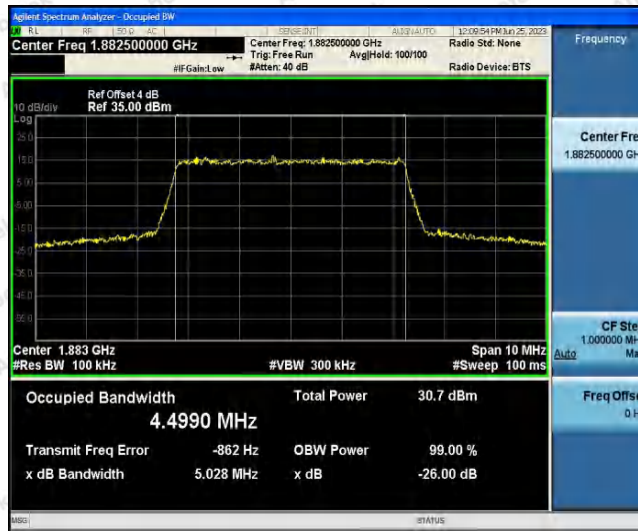

Band25-5MHz-QPSK-26665-25RB#0