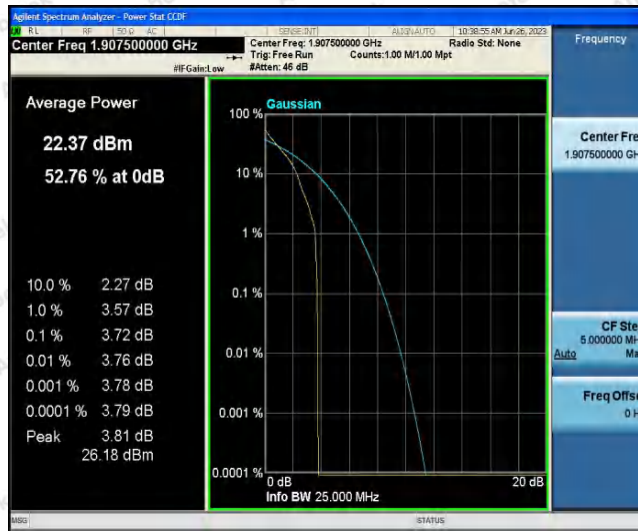

Band25-15MHz-QPSK-26615-75RB#0