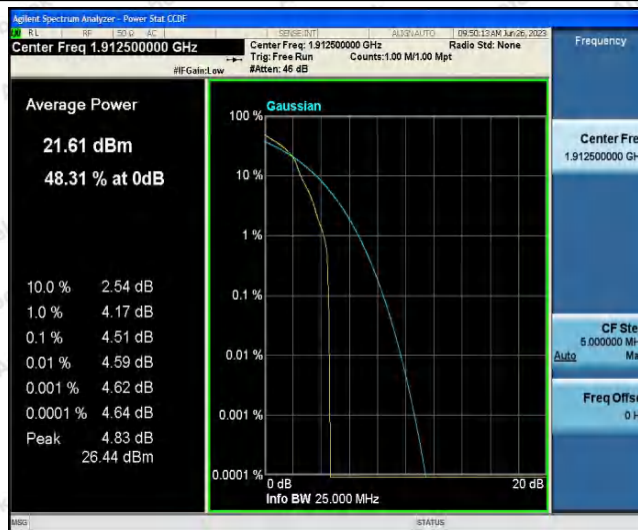

Band25-5MHz-16QAM-26665-25RB#0