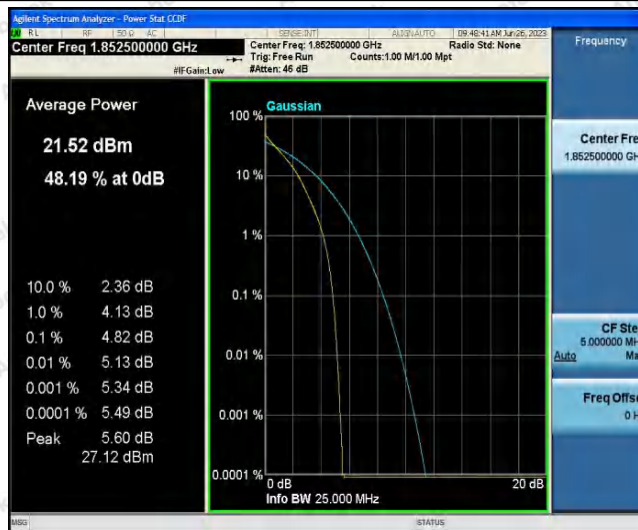

Band25-5MHz-QPSK-26365-1RB#0