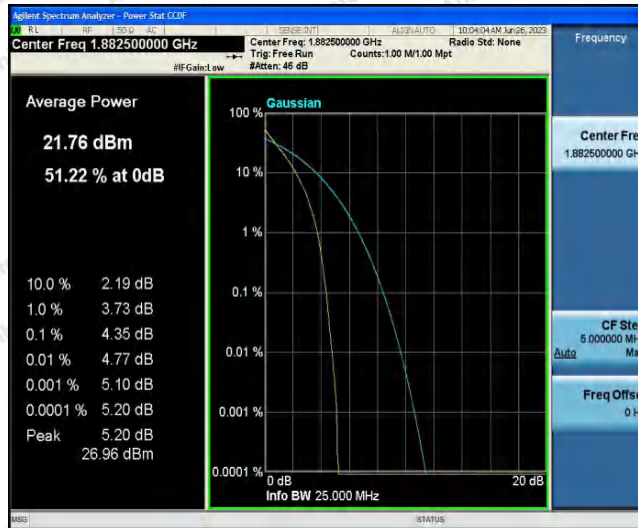

Band25-10MHz-QPSK-26640-1RB#0