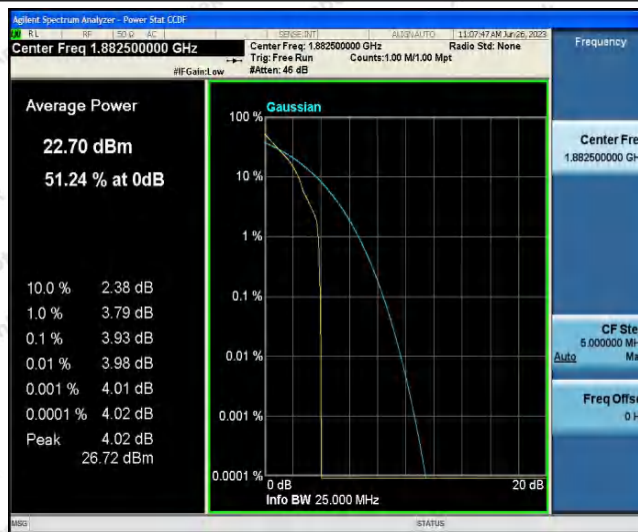

Hotline 400-003-0500
 www.anbotek.com.cn

Band25-20MHz-QPSK-26140-100RB#0

Band25-20MHz-QPSK-26365-1RB#0

Band25-20MHz-QPSK-26365-100RB#0

Shenzhen Anbotek Compliance Laboratory Limited

Address: 1/F., Building D, Sogood Science and Technology Park, Sanwei Community, Hangcheng Street, Bao'an District, Shenzhen, Guangdong, China.
 Tel: (86) 0755-26066440 Fax: (86) 0755-26014772 Email: service@anbotek.com