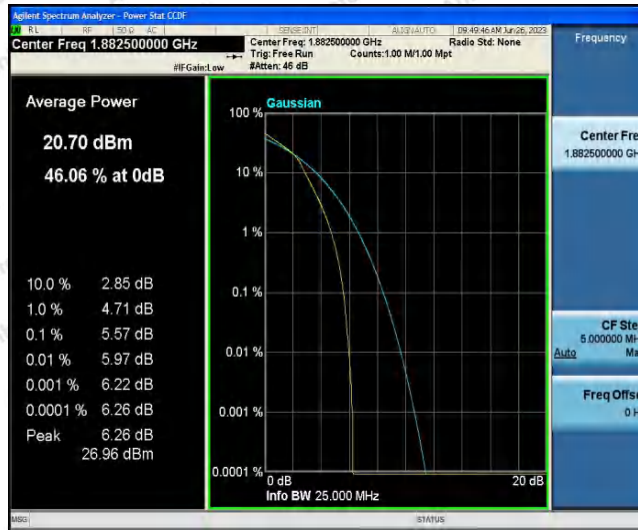

Band25-5MHz-16QAM-26665-1RB#0