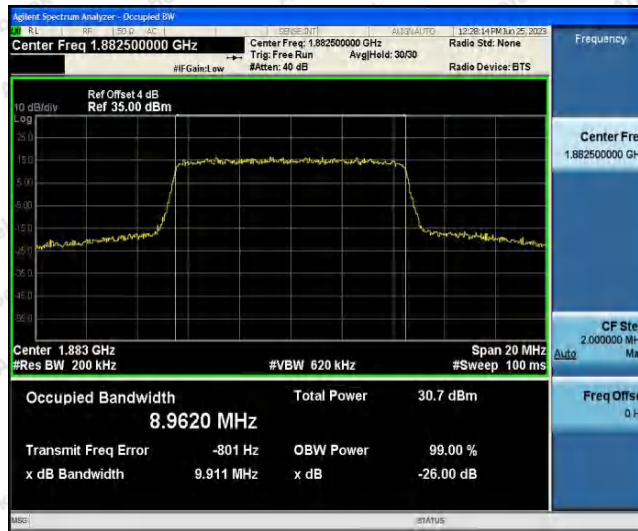

Band25-10MHz-QPSK-26640-50RB#0