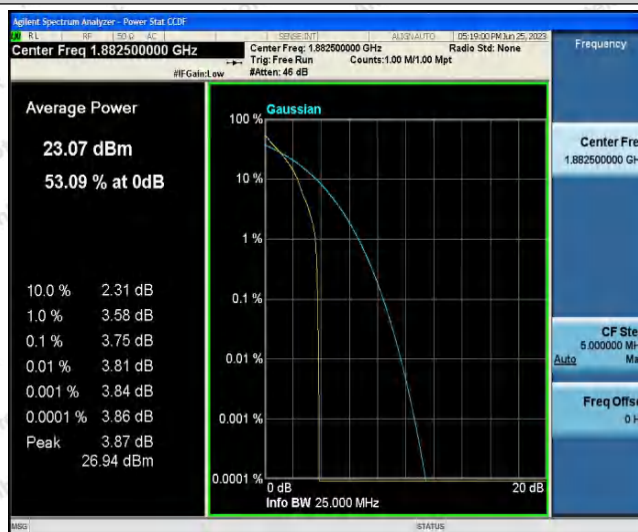

Hotline
400-003-0500
www.anbotek.com.cn

Test Graphs

Band25-1.4MHz-QPSK-26047-1RB#0

Band25-1.4MHz-QPSK-26047-6RB#0

Band25-1.4MHz-QPSK-26365-1RB#0

Shenzhen Anbotek Compliance Laboratory Limited

Address: 1/F., Building D, Sogood Science and Technology Park, Sanwei Community, Hangcheng Street, Bao'an District, Shenzhen, Guangdong, China.
 Tel: (86) 0755-26066440 Fax: (86) 0755-26014772 Email: service@anbotek.com