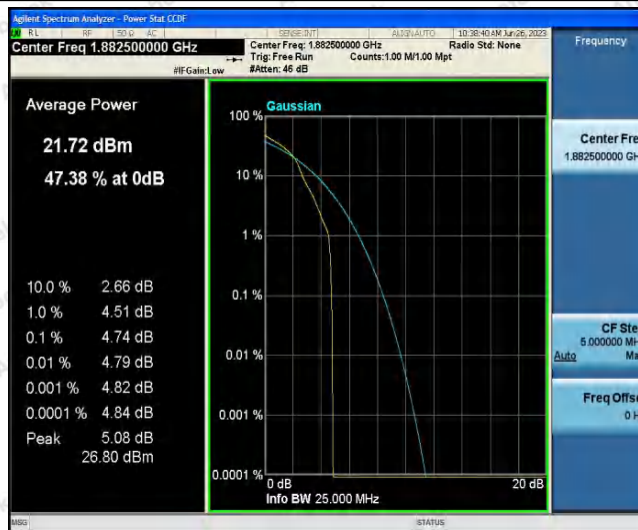

Band25-15MHz-16QAM-26615-1RB#0