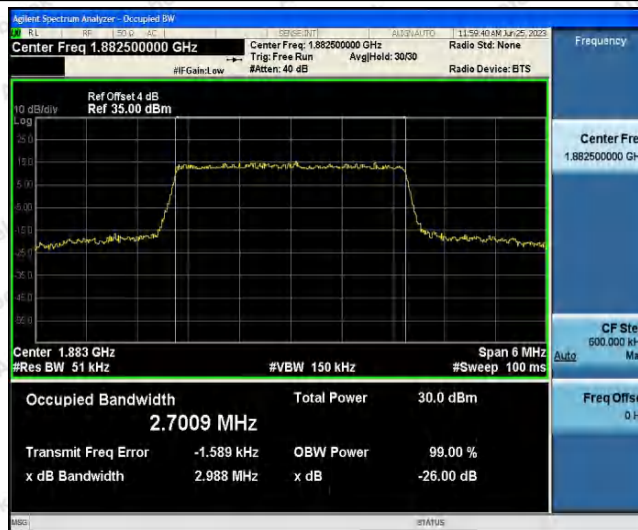

Band25-3MHz-QPSK-26675-15RB#0