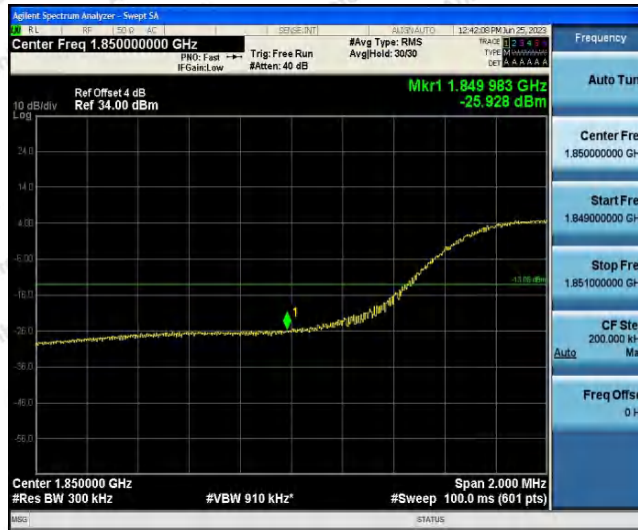

Band25-15MHz-QPSK-26615-1RB#0