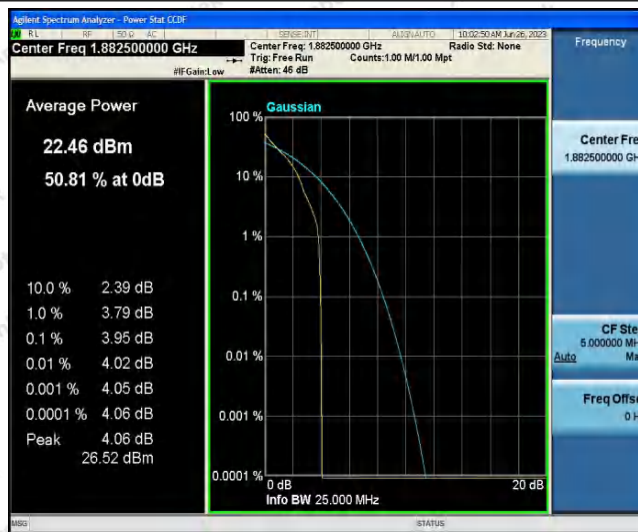

Hotline
 400-003-0500
 www.anbotek.com.cn

Band25-10MHz-QPSK-26090-50RB#0

Band25-10MHz-QPSK-26365-1RB#0

Band25-10MHz-QPSK-26365-50RB#0

Shenzhen Anbotek Compliance Laboratory Limited

Address: 1/F., Building D, Sogood Science and Technology Park, Sanwei Community, Hangcheng Street, Bao'an District, Shenzhen, Guangdong, China.
 Tel: (86) 0755-26066440 Fax: (86) 0755-26014772 Email: service@anbotek.com