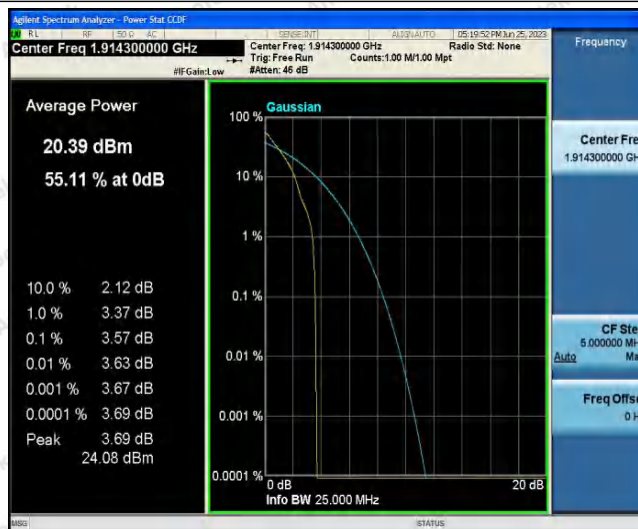

Band25-1.4MHz-QPSK-26683-1RB#0