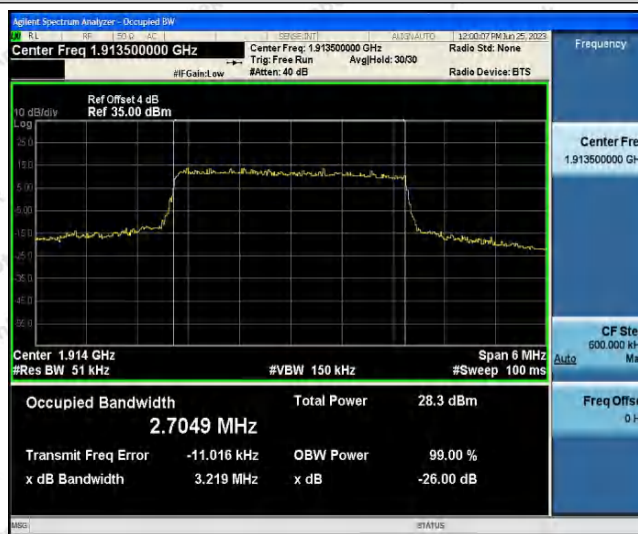

Hotline 400-003-0500
 www.anbotek.com.cn

Band25-3MHz-QPSK-26365-15RB#0

Band25-3MHz-QPSK-26675-15RB#0

Band25-3MHz-16QAM-26055-15RB#0

Shenzhen Anbotek Compliance Laboratory Limited

Address: 1/F., Building D, Sogood Science and Technology Park, Sanwei Community, Hangcheng Street, Bao'an District, Shenzhen, Guangdong, China.
Tel: (86) 0755-26066440 Fax: (86) 0755-26014772 Email: service@anbotek.com