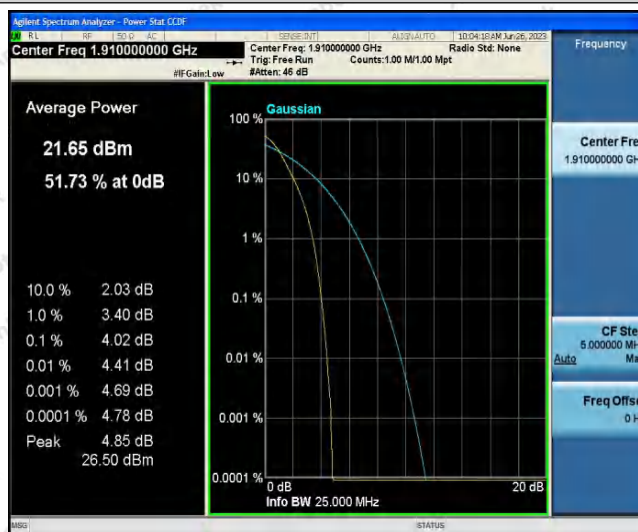

Hotline 400-003-0500
 www.anbotek.com.cn

Band25-10MHz-QPSK-26640-1RB#0

Band25-10MHz-QPSK-26640-50RB#0

Band25-10MHz-16QAM-26090-1RB#0

Shenzhen Anbotek Compliance Laboratory Limited

Address: 1/F., Building D, Sogood Science and Technology Park, Sanwei Community, Hangcheng Street, Bao'an District, Shenzhen, Guangdong, China.
 Tel: (86) 0755-26066440 Fax: (86) 0755-26014772 Email: service@anbotek.com