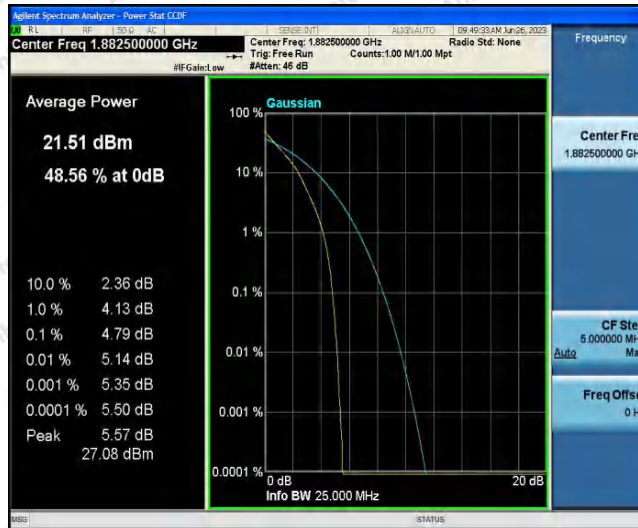

Band25-5MHz-QPSK-26665-1RB#0