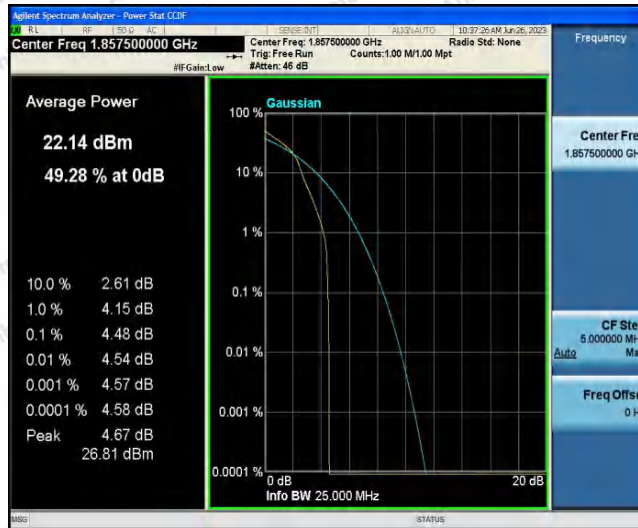

Band25-15MHz-16QAM-26365-1RB#0