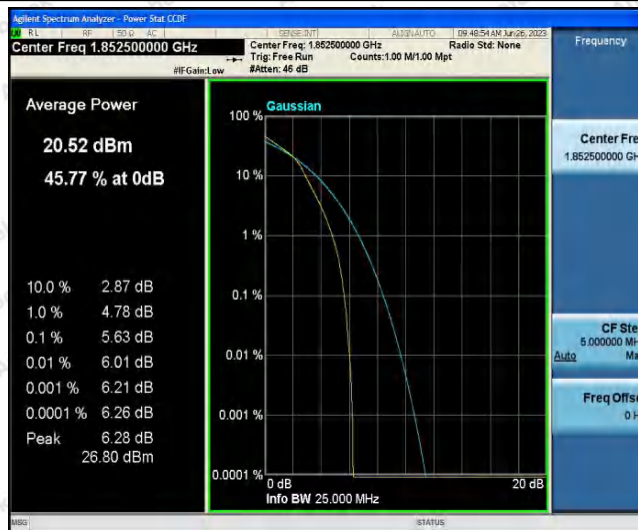

Band25-5MHz-16QAM-26365-1RB#0