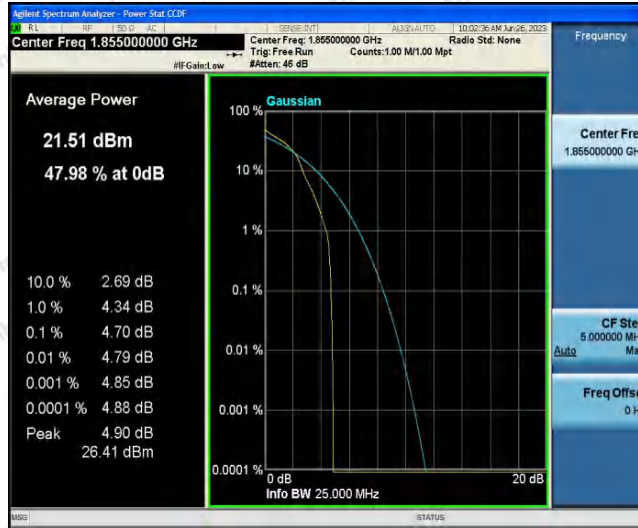

Band25-10MHz-16QAM-26365-1RB#0