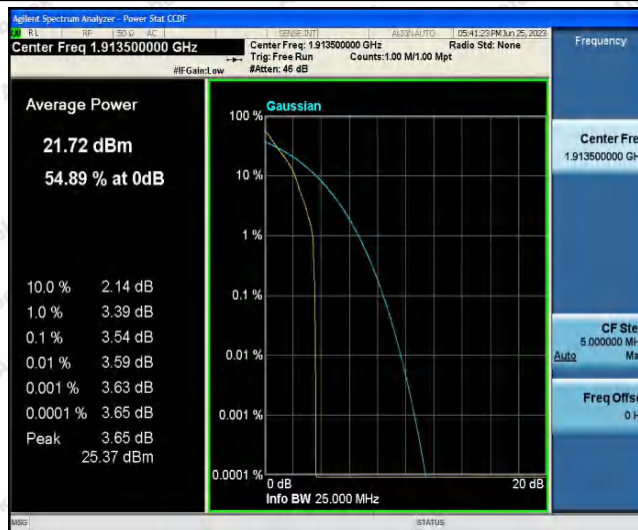

Band25-3MHz-QPSK-26675-15RB#0