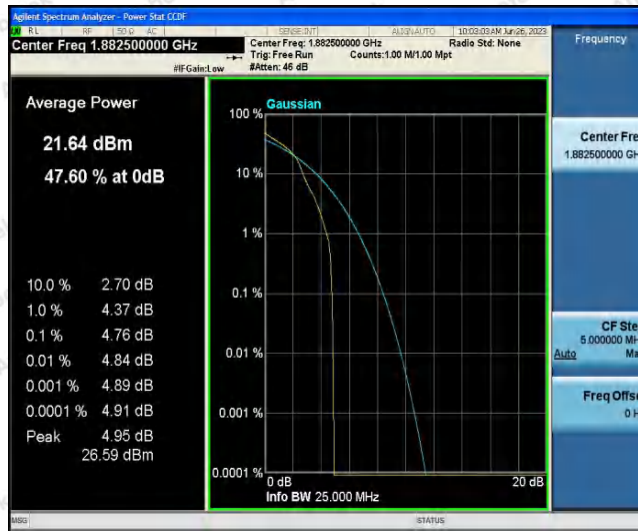

Band25-10MHz-16QAM-26640-1RB#0