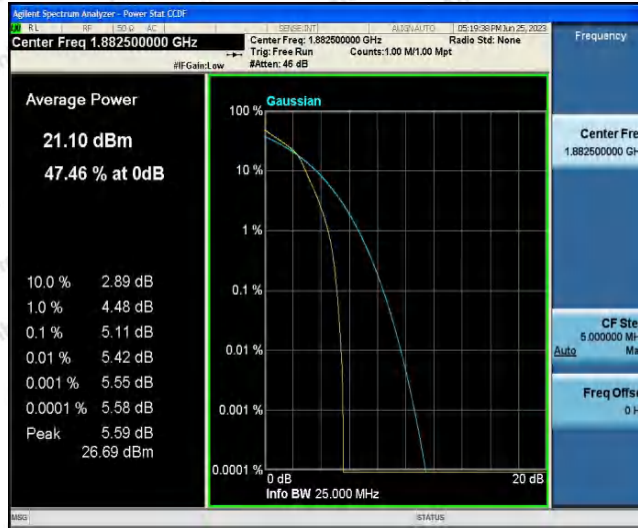

Band25-1.4MHz-16QAM-26683-1RB#0