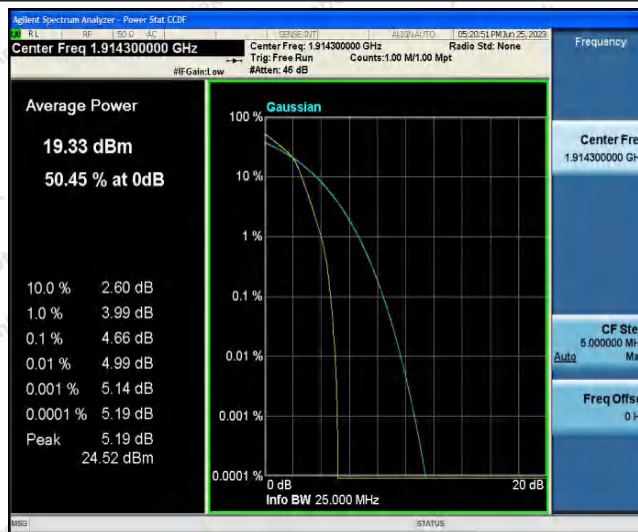

Band25-3MHz-QPSK-26055-1RB#0

Shenzhen Anbotek Compliance Laboratory Limited

Address: 1/F., Building D, Sogood Science and Technology Park, Sanwei Community, Hangcheng Street, Bao'an District, Shenzhen, Guangdong, China.
Tel: (86) 0755-26066440 Fax: (86) 0755-26014772 Email: service@anbotek.com

Hotline 400-003-0500
www.anbotek.com.cn