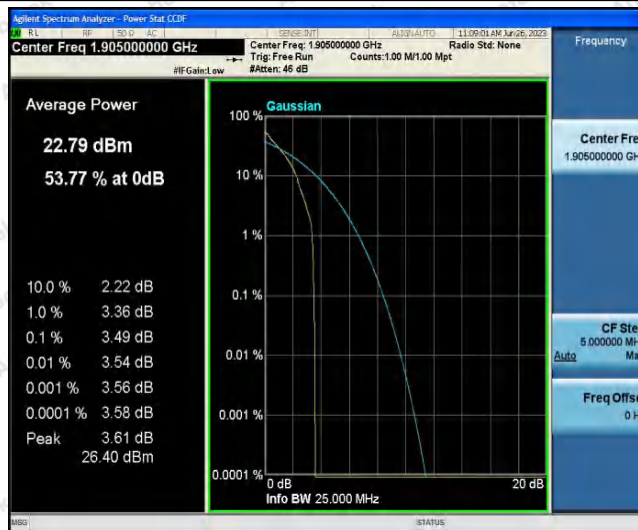

Band25-20MHz-QPSK-26590-100RB#0