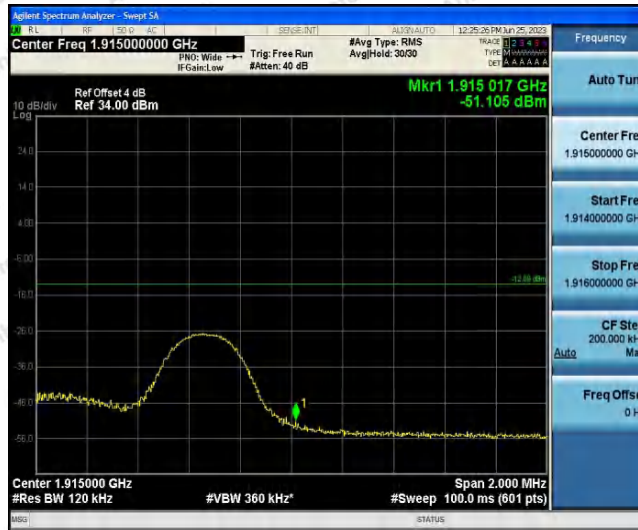

Band25-5MHz-QPSK-26665-1RB#24