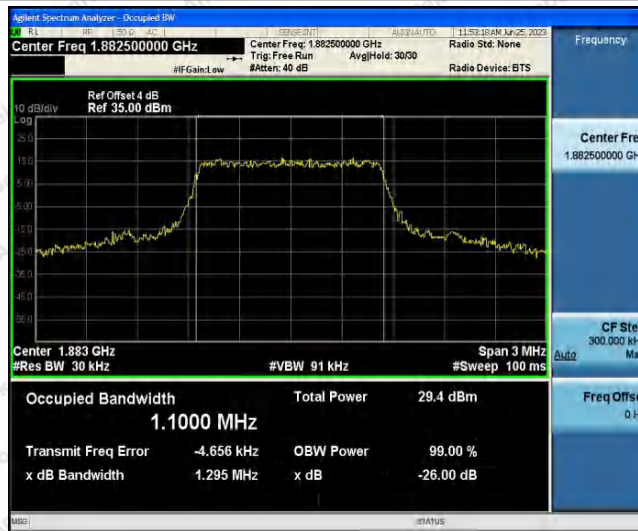

Band25-1.4MHz-QPSK-26365-6RB#0