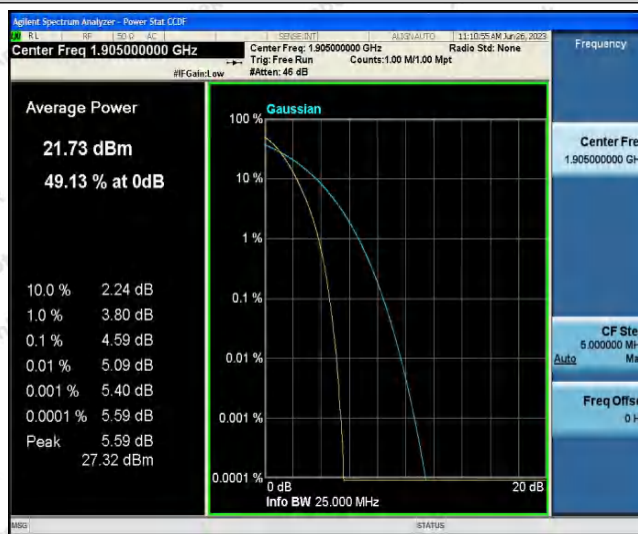

Hotline 400-003-0500
 www.anbotek.com.cn

Band25-20MHz-QPSK-26590-1RB#0

Band25-20MHz-QPSK-26590-100RB#0

Band25-20MHz-16QAM-26140-1RB#0

Shenzhen Anbotek Compliance Laboratory Limited

Address: 1/F., Building D, Sogood Science and Technology Park, Sanwei Community, Hangcheng Street, Bao'an District, Shenzhen, Guangdong, China.
 Tel: (86) 0755-26066440 Fax: (86) 0755-26014772 Email: service@anbotek.com