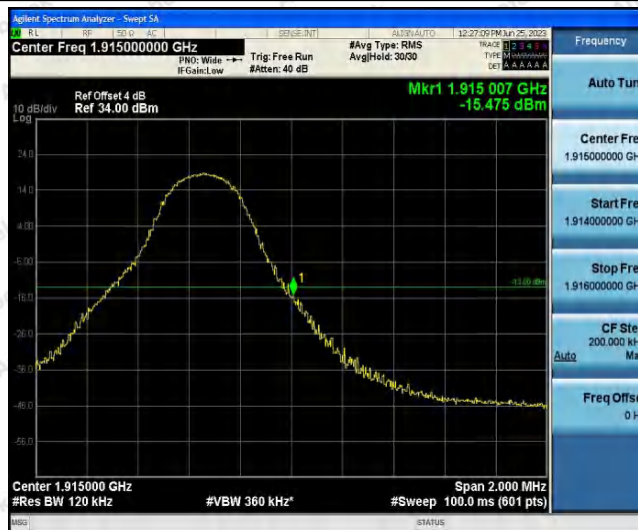

Band25-5MHz-QPSK-26665-25RB#0