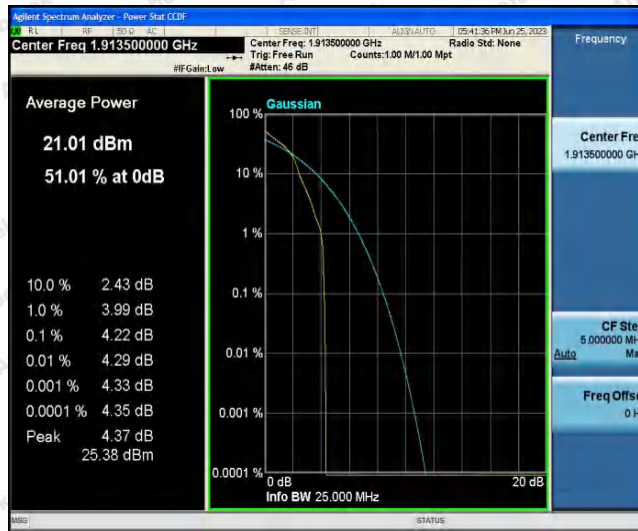

Band25-3MHz-16QAM-26675-15RB#0