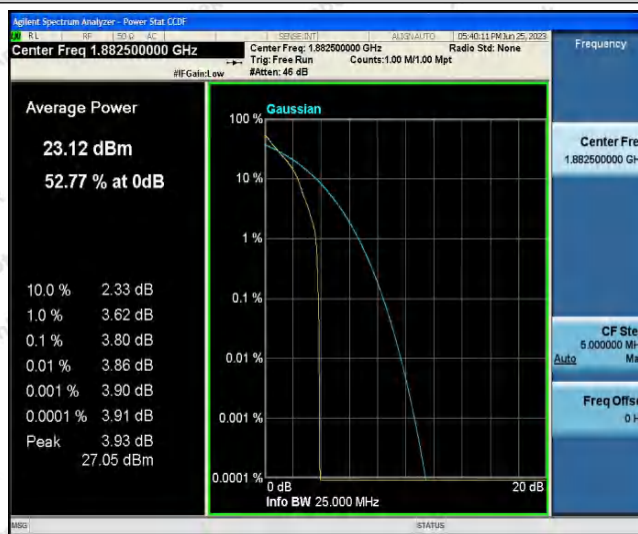

Band25-3MHz-QPSK-26365-15RB#0

Shenzhen Anbotek Compliance Laboratory Limited

Address: 1/F., Building D, Sogood Science and Technology Park, Sanwei Community, Hangcheng Street, Bao'an District, Shenzhen, Guangdong, China.
Tel: (86) 0755-26066440 Fax: (86) 0755-26014772 Email: service@anbotek.com

Hotline 400-003-0500
www.anbotek.com.cn