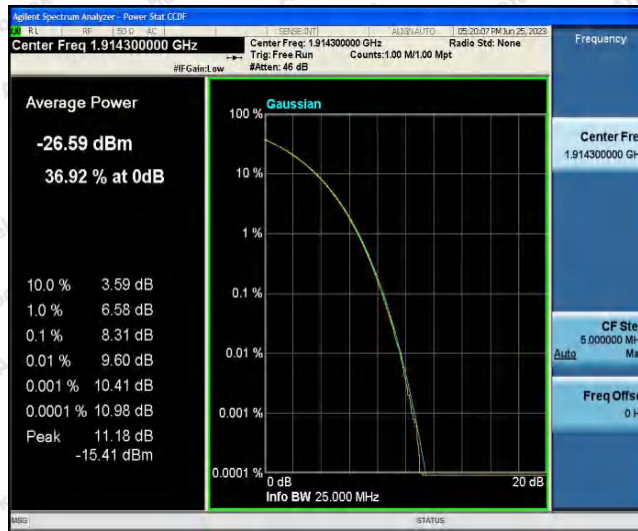

Band25-1.4MHz-16QAM-26683-6RB#0