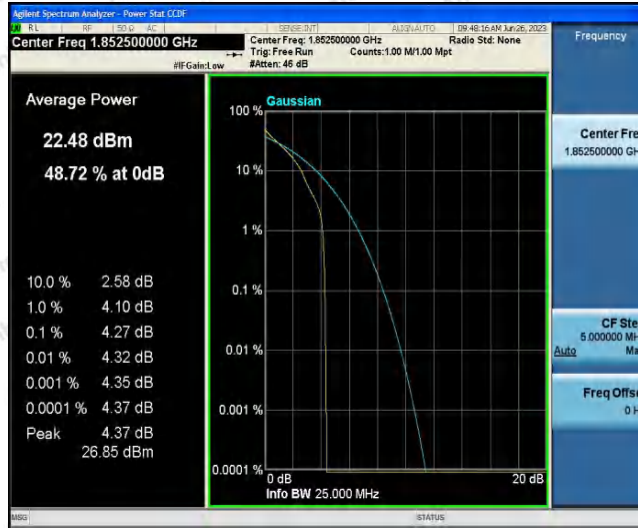

Band25-5MHz-QPSK-26065-25RB#0