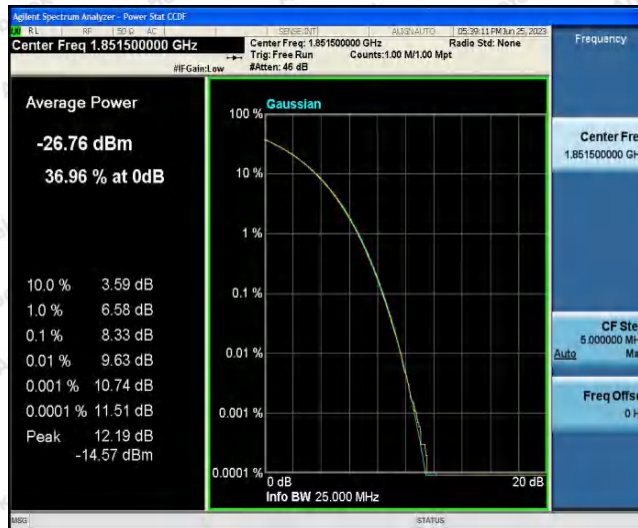

Band25-3MHz-16QAM-26365-1RB#0