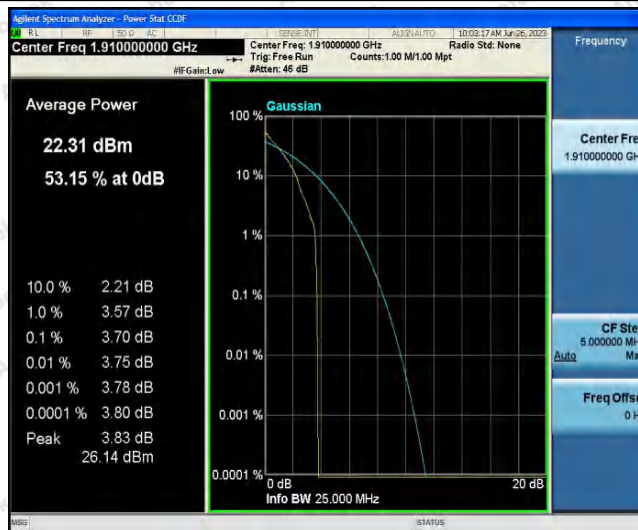

Band25-10MHz-QPSK-26640-50RB#0