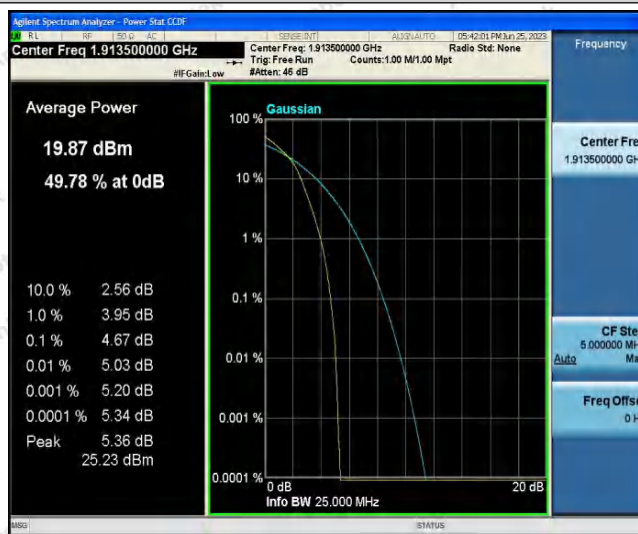

Band25-5MHz-QPSK-26065-1RB#0

Shenzhen Anbotek Compliance Laboratory Limited

Address: 1/F., Building D, Sogood Science and Technology Park, Sanwei Community, Hangcheng Street, Bao'an District, Shenzhen, Guangdong, China.
Tel: (86) 0755-26066440 Fax: (86) 0755-26014772 Email: service@anbotek.com

Hotline
400-003-0500
www.anbotek.com.cn