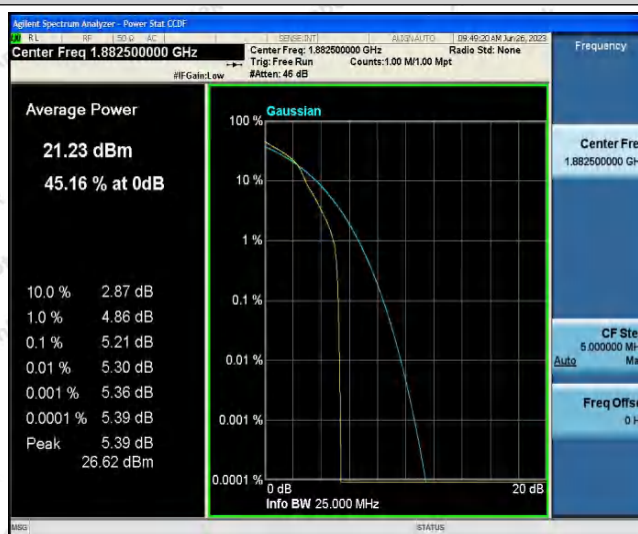

Band25-5MHz-16QAM-26365-25RB#0

Shenzhen Anbotek Compliance Laboratory Limited

Address: 1/F., Building D, Sogood Science and Technology Park, Sanwei Community, Hangcheng Street, Bao'an District, Shenzhen, Guangdong, China.
Tel: (86) 0755-26066440 Fax: (86) 0755-26014772 Email: service@anbotek.com

Hotline
400-003-0500
www.anbotek.com.cn