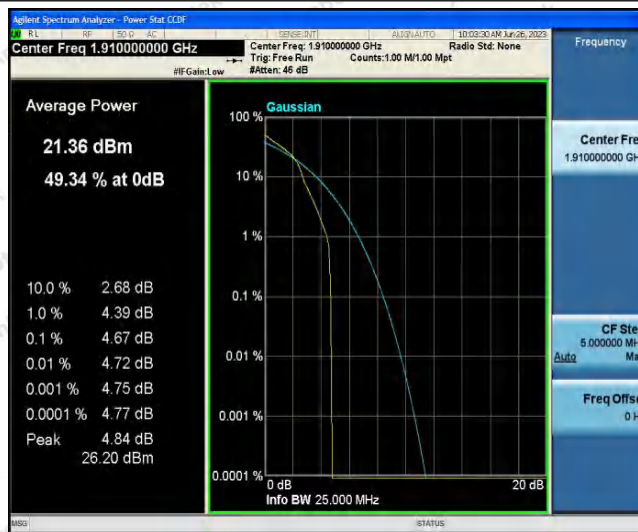

Hotline
 400-003-0500
www.anbotek.com.cn

Band25-10MHz-16QAM-26365-1RB#0

Band25-10MHz-16QAM-26640-1RB#0

Band25-15MHz-QPSK-26115-1RB#0

Shenzhen Anbotek Compliance Laboratory Limited

Address: 1/F., Building D, Sogood Science and Technology Park, Sanwei Community, Hangcheng Street, Bao'an District, Shenzhen, Guangdong, China.
 Tel: (86) 0755-26066440 Fax: (86) 0755-26014772 Email: service@anbotek.com