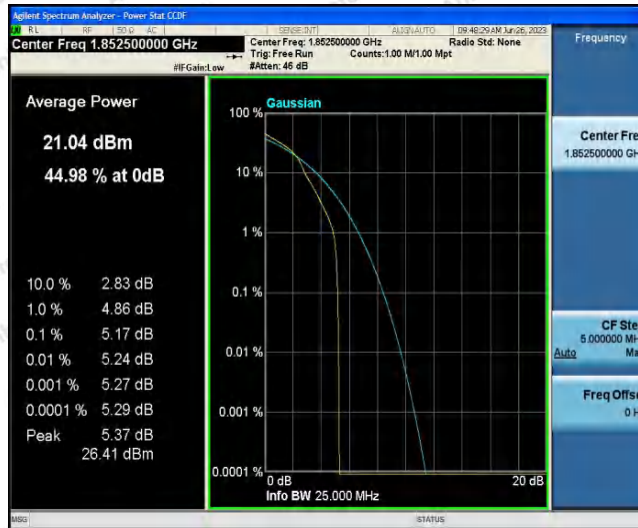

Band25-5MHz-16QAM-26065-25RB#0