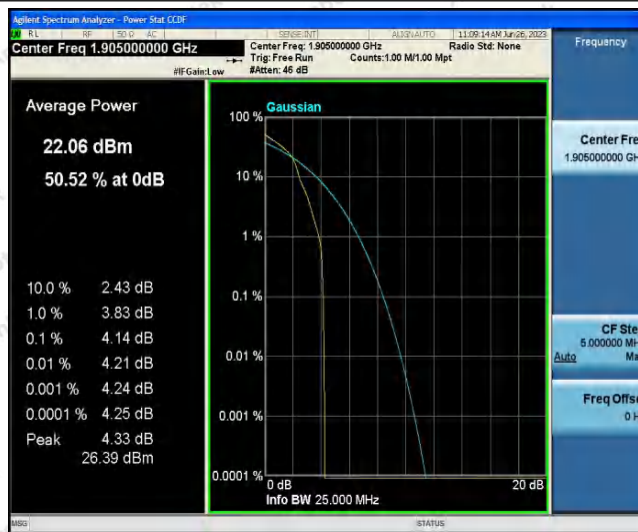

Shenzhen Anbotek Compliance Laboratory Limited

Address: 1/F., Building D, Sogood Science and Technology Park, Sanwei Community, Hangcheng Street, Bao'an District, Shenzhen, Guangdong, China.
Tel: (86) 0755-26066440 Fax: (86) 0755-26014772 Email: service@anbotek.com

Hotline
400-003-0500
www.anbotek.com.cn