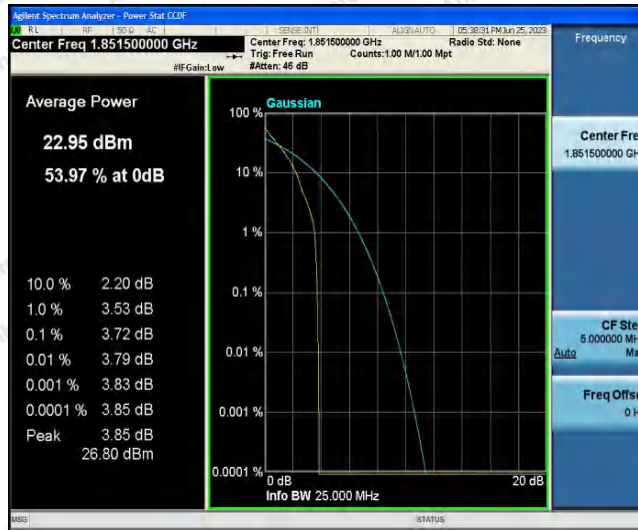

Band25-3MHz-QPSK-26055-15RB#0