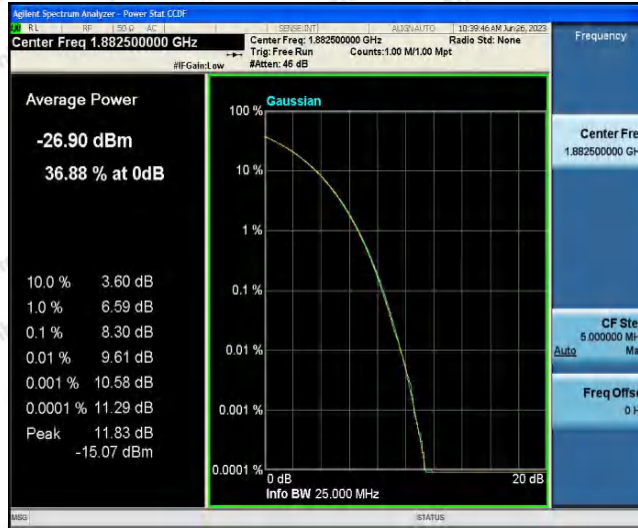

Band25-15MHz-QPSK-26615-1RB#0