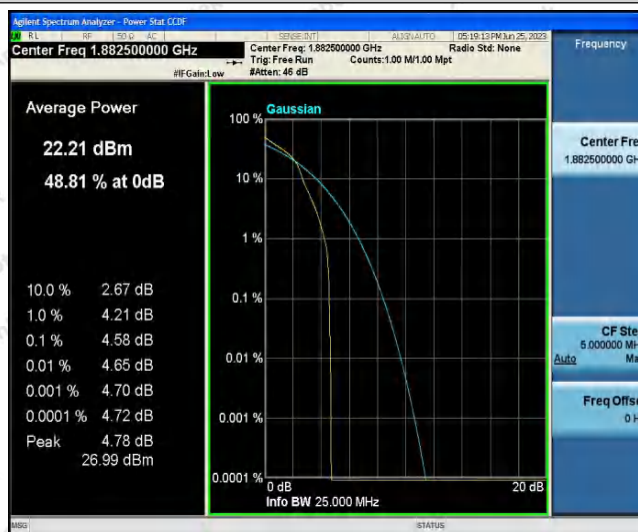

Band25-1.4MHz-16QAM-26365-6RB#0

Shenzhen Anbotek Compliance Laboratory Limited

Address: 1/F., Building D, Sogood Science and Technology Park, Sanwei Community, Hangcheng Street, Bao'an District, Shenzhen, Guangdong, China.
Tel: (86) 0755-26066440 Fax: (86) 0755-26014772 Email: service@anbotek.com

Hotline 400-003-0500
www.anbotek.com.cn