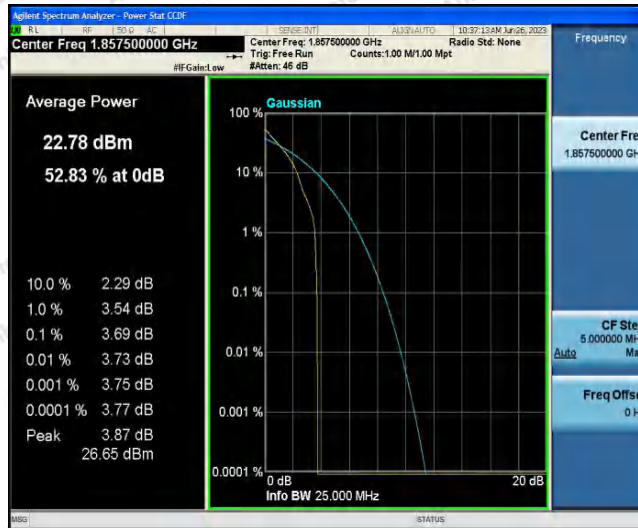

Band25-15MHz-QPSK-26115-75RB#0