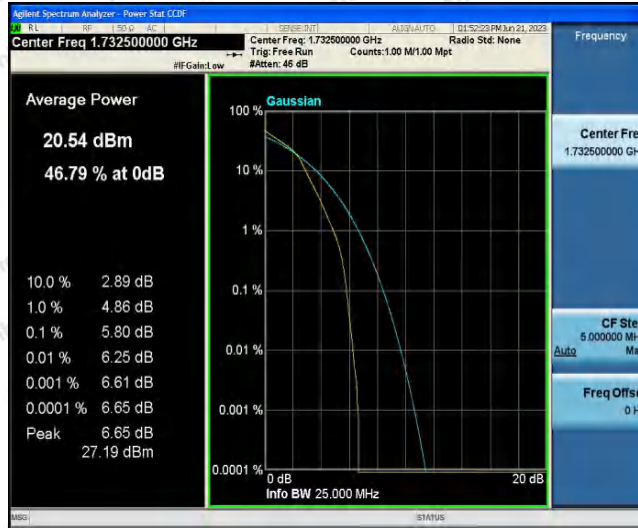

Band4-1.4MHz-16QAM-20393-1RB#0