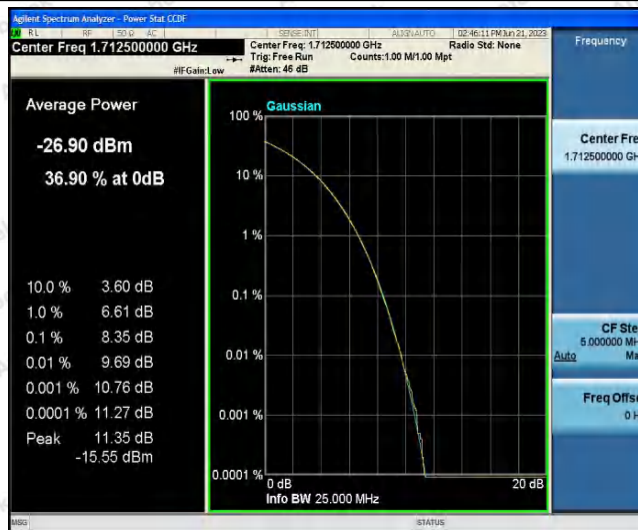

Band4-5MHz-QPSK-20175-1RB#0