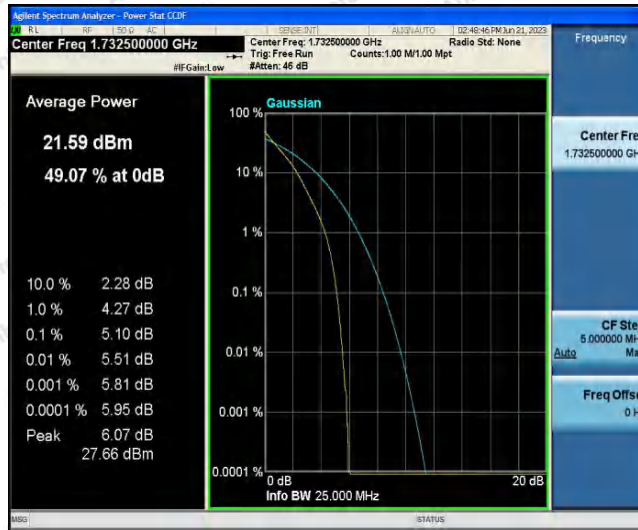

Band4-5MHz-QPSK-20375-1RB#0