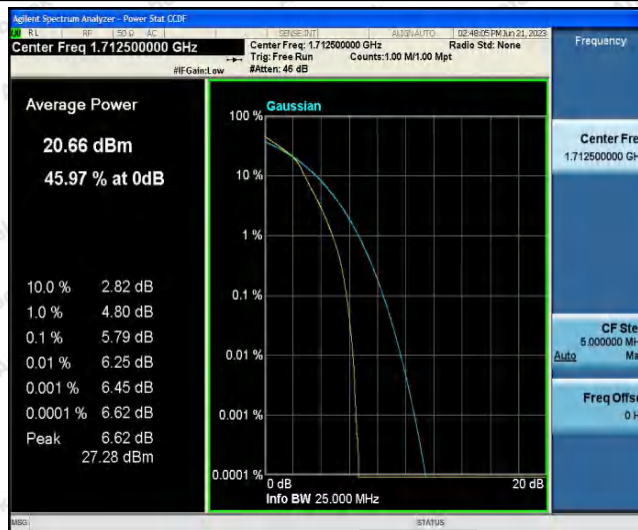

Band4-5MHz-16QAM-20175-1RB#0