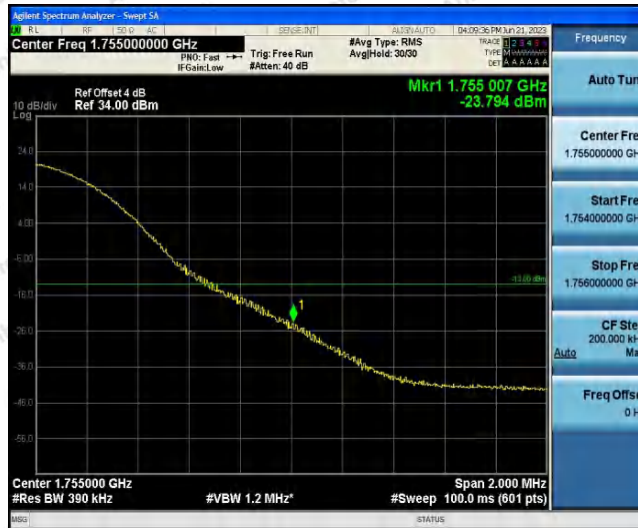

Band4-20MHz-QPSK-20300-100RB#0