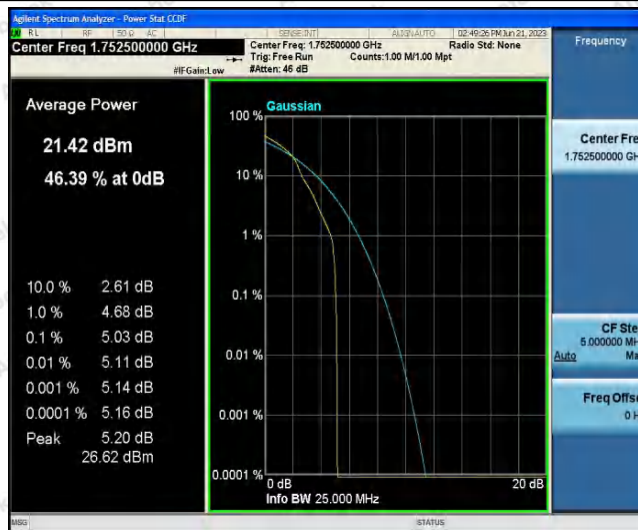

Band4-5MHz-16QAM-20375-25RB#0