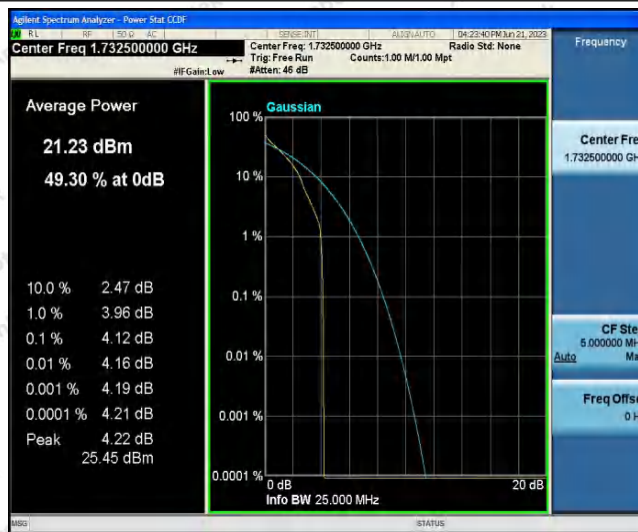

Hotline 400-003-0500
 www.anbotek.com.cn

Band4-20MHz-QPSK-20050-100RB#0

Band4-20MHz-QPSK-20175-1RB#0

Band4-20MHz-QPSK-20175-100RB#0

Shenzhen Anbotek Compliance Laboratory Limited

Address: 1/F., Building D, Sogood Science and Technology Park, Sanwei Community, Hangcheng Street, Bao'an District, Shenzhen, Guangdong, China.
 Tel: (86) 0755-26066440 Fax: (86) 0755-26014772 Email: service@anbotek.com