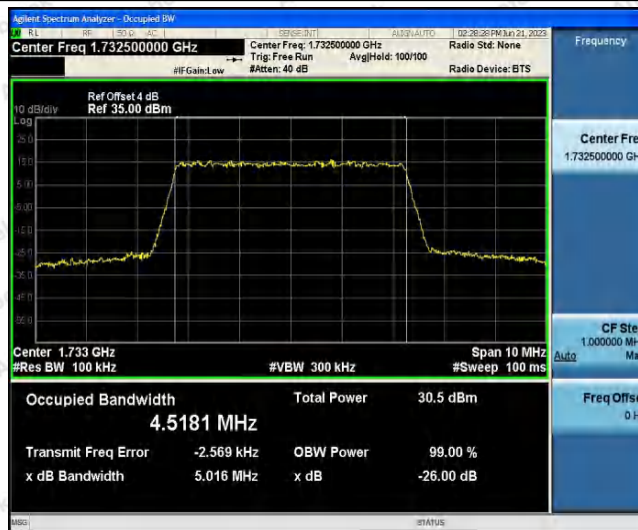

Band4-5MHz-QPSK-20375-25RB#0