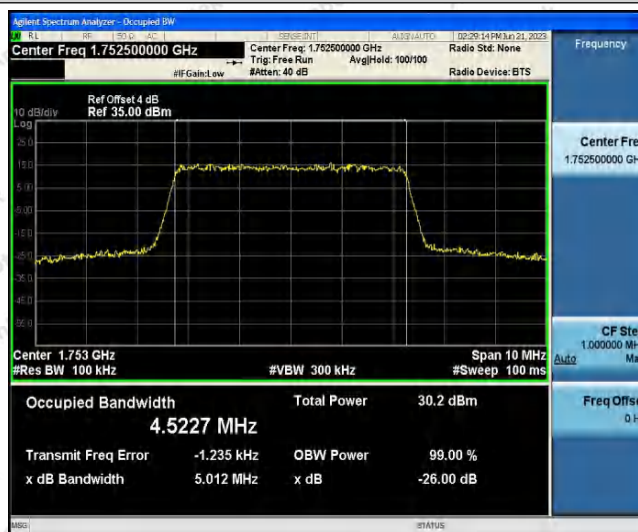

Hotline
 400-003-0500
 www.anbotek.com.cn

Band4-5MHz-QPSK-20175-25RB#0

Band4-5MHz-QPSK-20375-25RB#0

Band4-5MHz-16QAM-19975-25RB#0

Shenzhen Anbotek Compliance Laboratory Limited

Address: 1/F., Building D, Sogood Science and Technology Park, Sanwei Community, Hangcheng Street, Bao'an District, Shenzhen, Guangdong, China.
 Tel: (86) 0755-26066440 Fax: (86) 0755-26014772 Email: service@anbotek.com