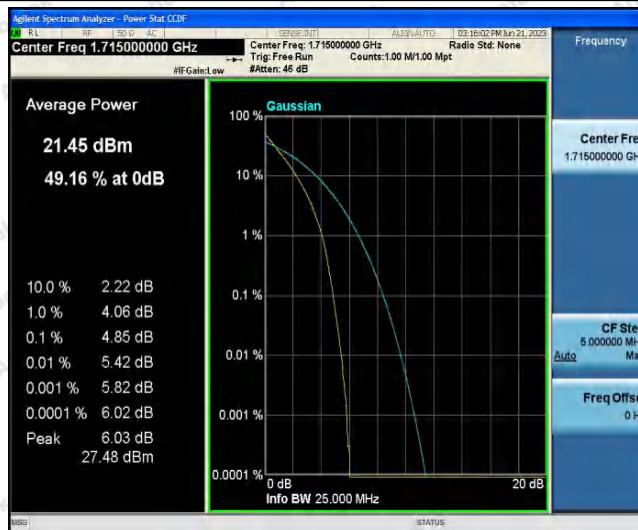

Band4-10MHz-QPSK-20175-1RB#0