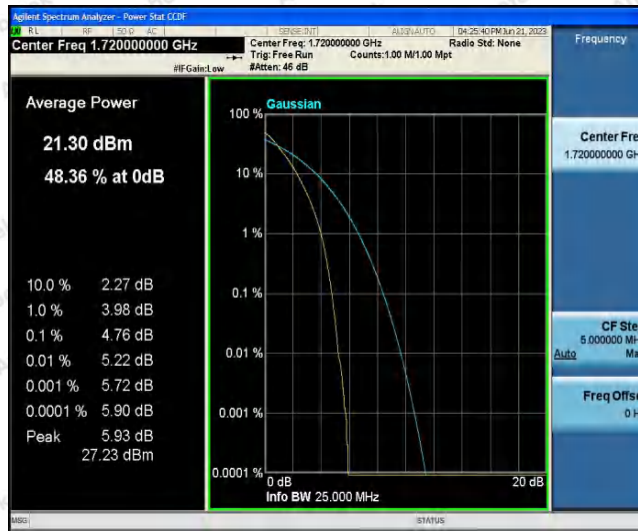

Band4-20MHz-QPSK-20175-1RB#0