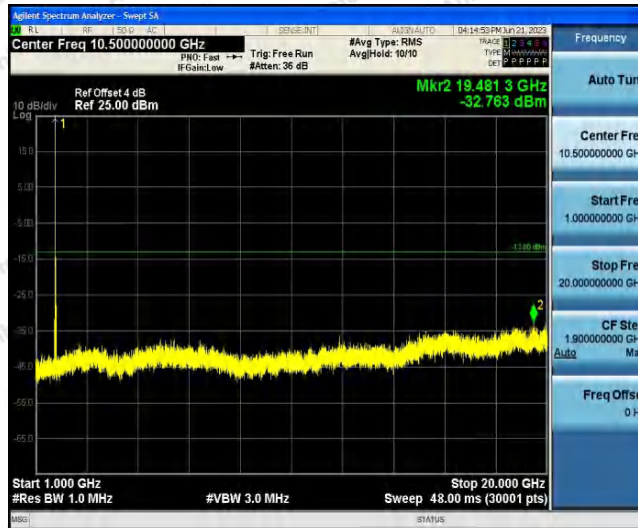

Band4-20MHz-16QAM-20300-1RB#0-Range1:30~1000MHz