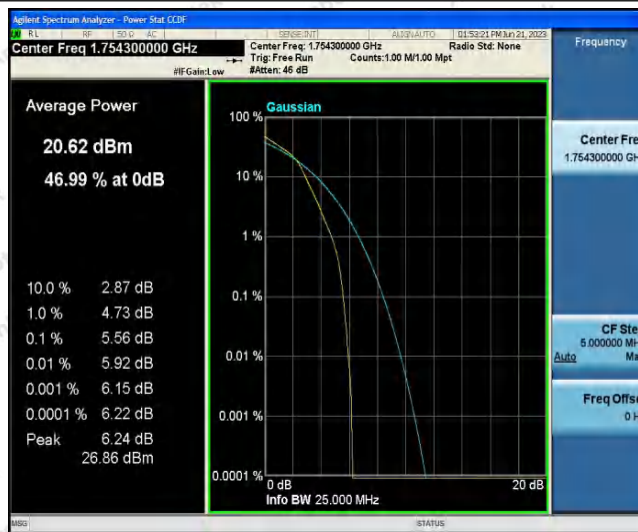

Band4-3MHz-QPSK-19965-1RB#0

Shenzhen Anbotek Compliance Laboratory Limited

Address: 1/F., Building D, Sogood Science and Technology Park, Sanwei Community, Hangcheng Street, Bao'an District, Shenzhen, Guangdong, China.
Tel: (86) 0755-26066440 Fax: (86) 0755-26014772 Email: service@anbotek.com

Hotline
400-003-0500
www.anbotek.com.cn