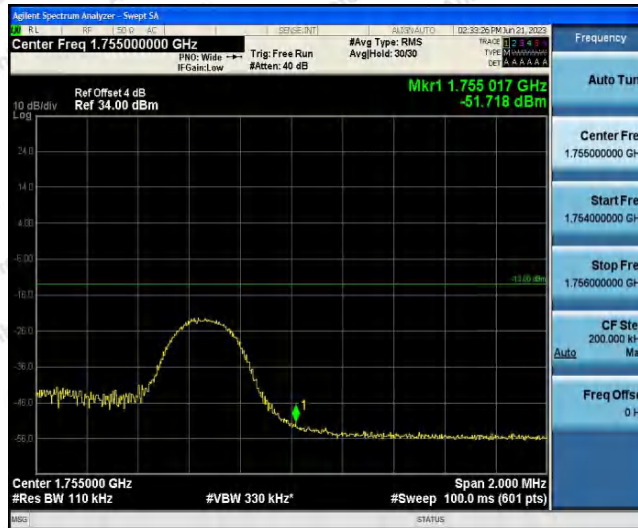

Band4-5MHz-16QAM-20375-1RB#24