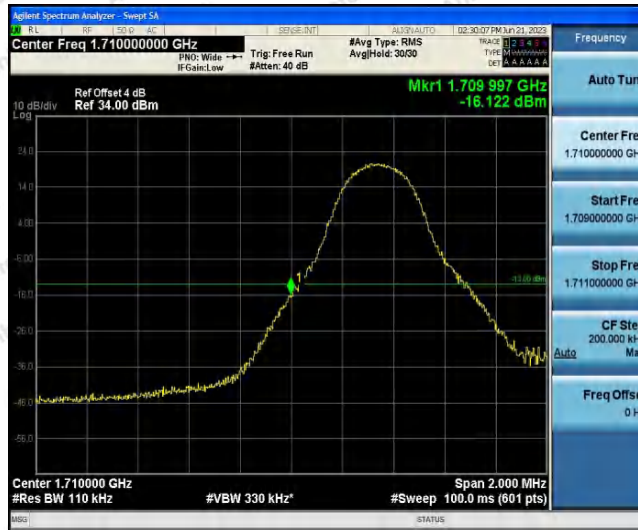

Band4-5MHz-16QAM-19975-1RB#24