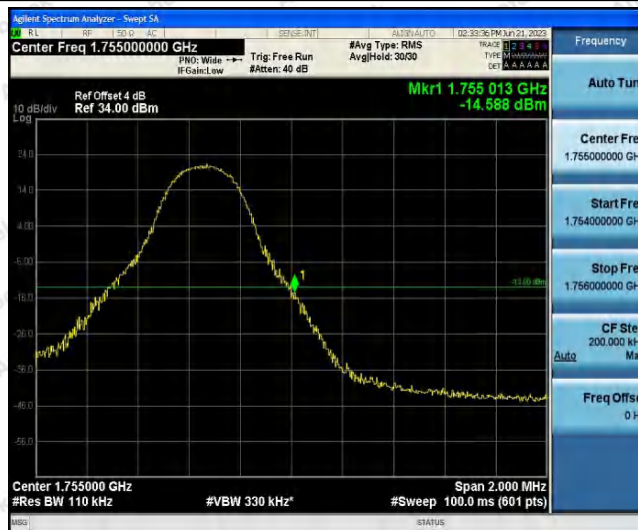

Band4-5MHz-QPSK-20375-25RB#0