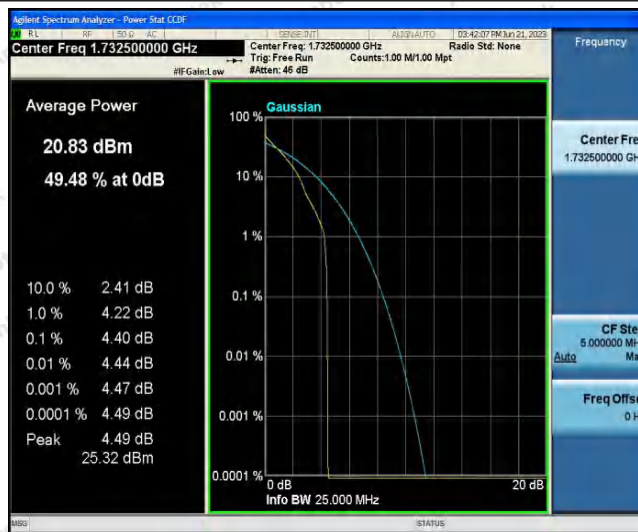

Hotline 400-003-0500
 www.anbotek.com.cn

Band4-15MHz-QPSK-20025-75RB#0

Band4-15MHz-QPSK-20175-1RB#0

Band4-15MHz-QPSK-20175-75RB#0

Shenzhen Anbotek Compliance Laboratory Limited

Address: 1/F., Building D, Sogood Science and Technology Park, Sanwei Community, Hangcheng Street, Bao'an District, Shenzhen, Guangdong, China.
 Tel: (86) 0755-26066440 Fax: (86) 0755-26014772 Email: service@anbotek.com