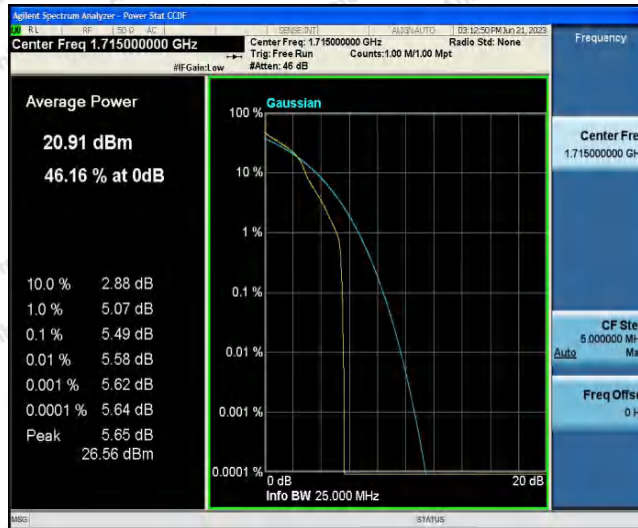

Band4-10MHz-16QAM-20175-1RB#0