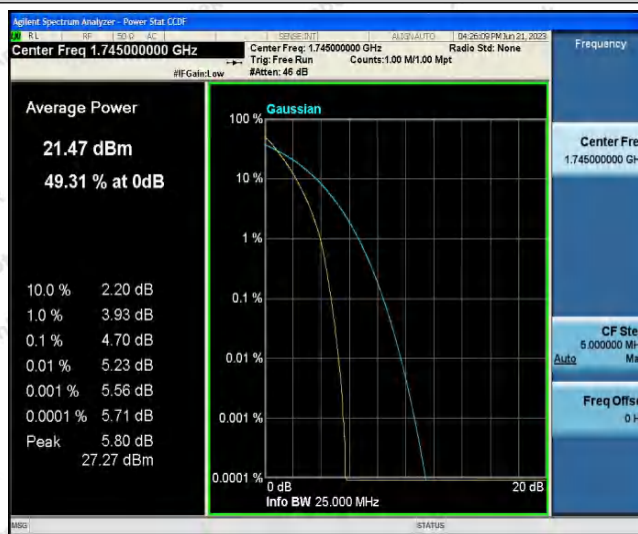

Hotline
 400-003-0500
 www.anbotek.com.cn

Band4-20MHz-QPSK-20300-1RB#0

Band4-20MHz-QPSK-20300-100RB#0

Band4-20MHz-16QAM-20050-1RB#0

Shenzhen Anbotek Compliance Laboratory Limited

Address: 1/F., Building D, Sogood Science and Technology Park, Sanwei Community, Hangcheng Street, Bao'an District, Shenzhen, Guangdong, China.
 Tel: (86) 0755-26066440 Fax: (86) 0755-26014772 Email: service@anbotek.com