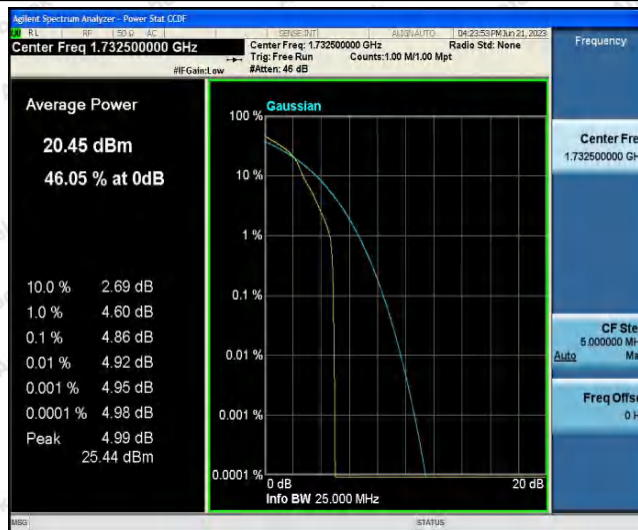

Band4-20MHz-16QAM-20300-1RB#0