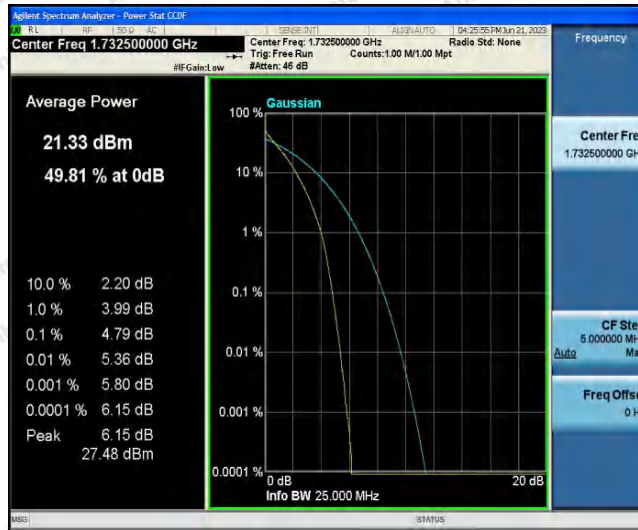

Band4-20MHz-QPSK-20300-1RB#0