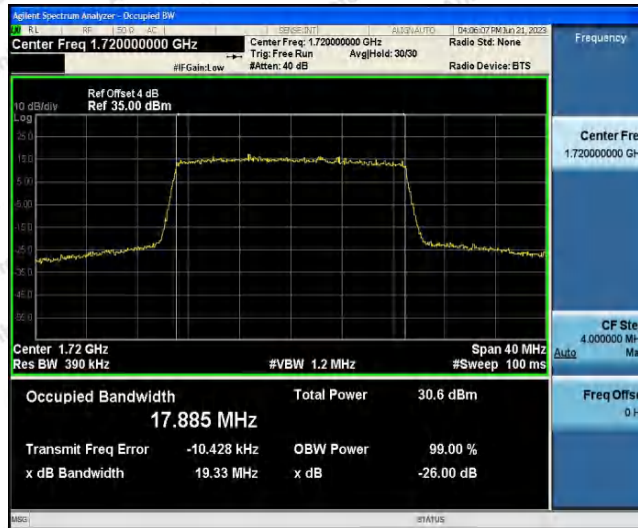

Band4-20MHz-QPSK-20175-100RB#0