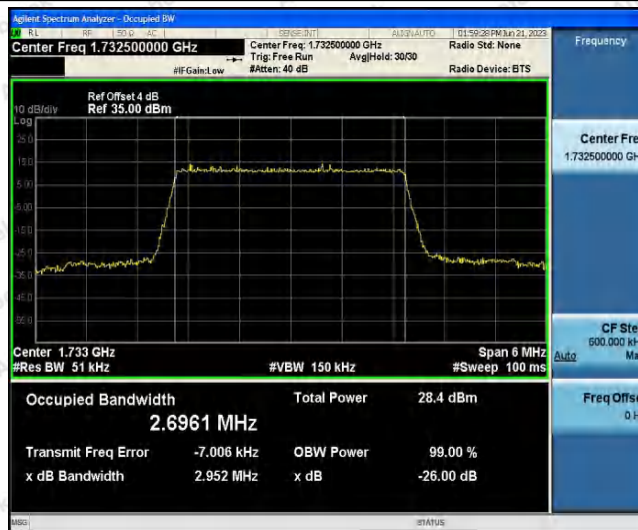

Band4-3MHz-16QAM-20385-15RB#0