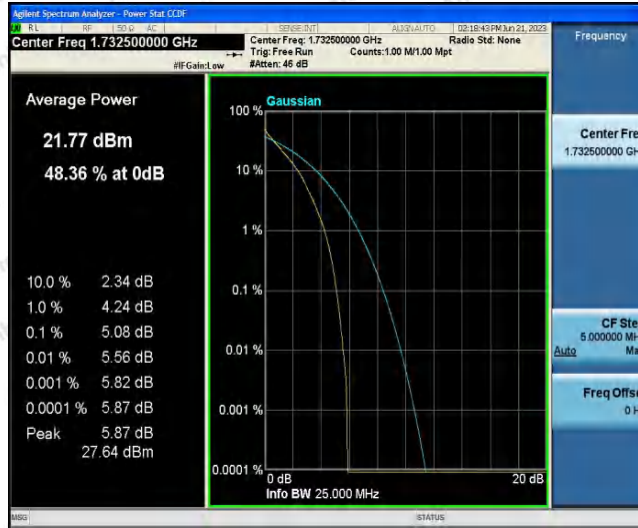

Band4-3MHz-QPSK-20385-1RB#0