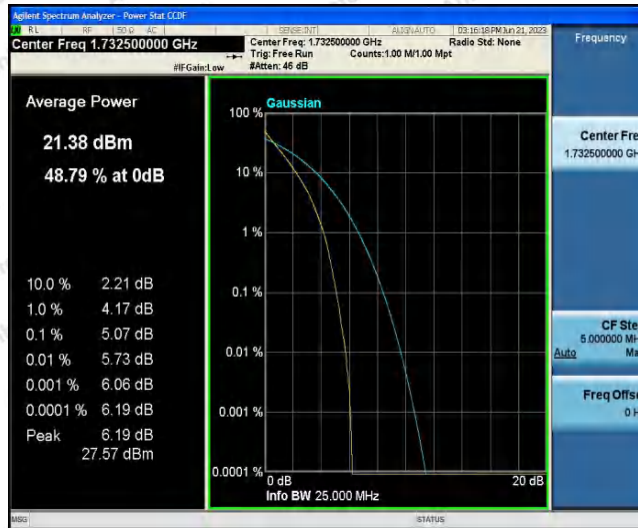

Band4-10MHz-QPSK-20350-1RB#0