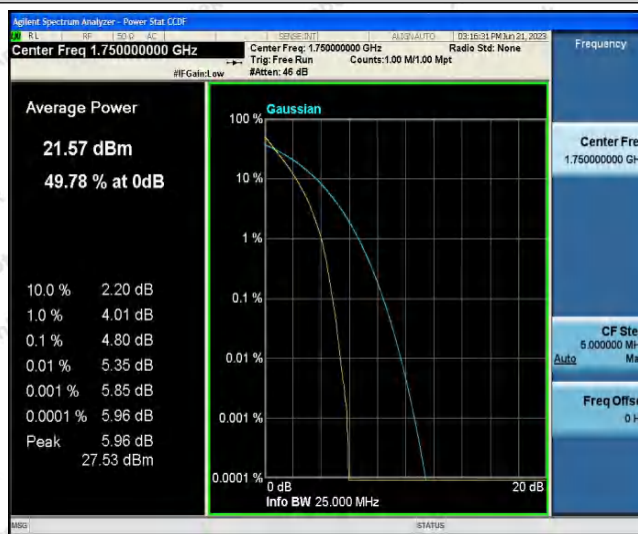

Hotline 400-003-0500
www.anbotek.com.cn

Band4-10MHz-QPSK-20350-1RB#0

Band4-10MHz-QPSK-20350-50RB#0

Band4-10MHz-16QAM-20000-1RB#0

Shenzhen Anbotek Compliance Laboratory Limited

Address: 1/F., Building D, Sogood Science and Technology Park, Sanwei Community, Hangcheng Street, Bao'an District, Shenzhen, Guangdong, China.
 Tel: (86) 0755-26066440 Fax: (86) 0755-26014772 Email: service@anbotek.com