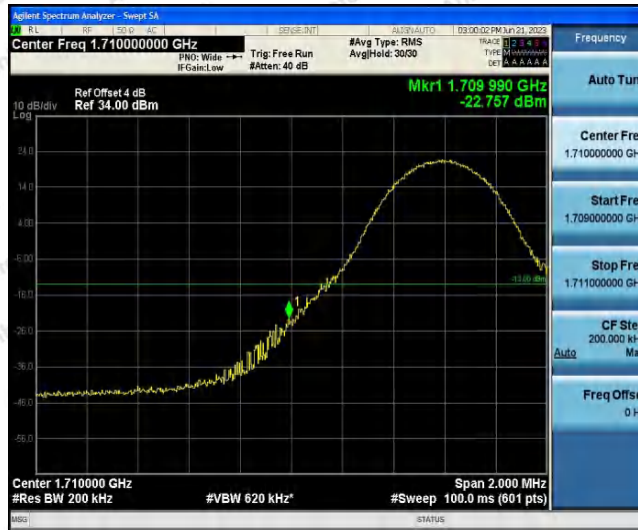

Band4-10MHz-16QAM-20000-1RB#49