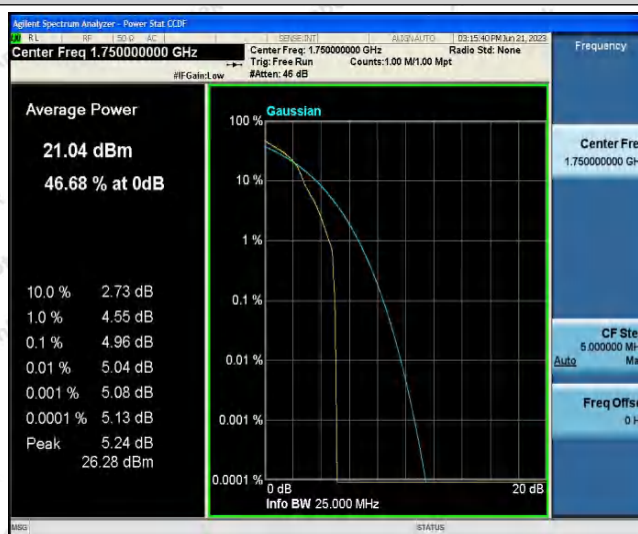

Hotline 400-003-0500
 www.anbotek.com.cn

Band4-10MHz-16QAM-20175-1RB#0

Band4-10MHz-16QAM-20350-1RB#0

Band4-15MHz-QPSK-20025-1RB#0

Shenzhen Anbotek Compliance Laboratory Limited

Address: 1/F., Building D, Sogood Science and Technology Park, Sanwei Community, Hangcheng Street, Bao'an District, Shenzhen, Guangdong, China.
 Tel: (86) 0755-26066440 Fax: (86) 0755-26014772 Email: service@anbotek.com