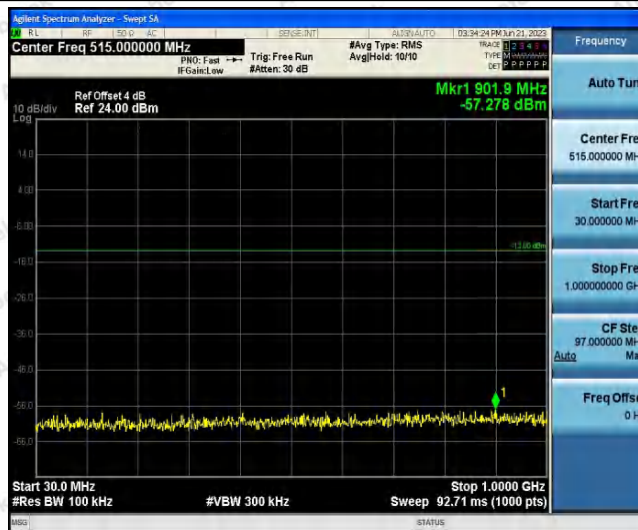

Band4-15MHz-16QAM-20325-1RB#0-Range2:1000~20000MHz