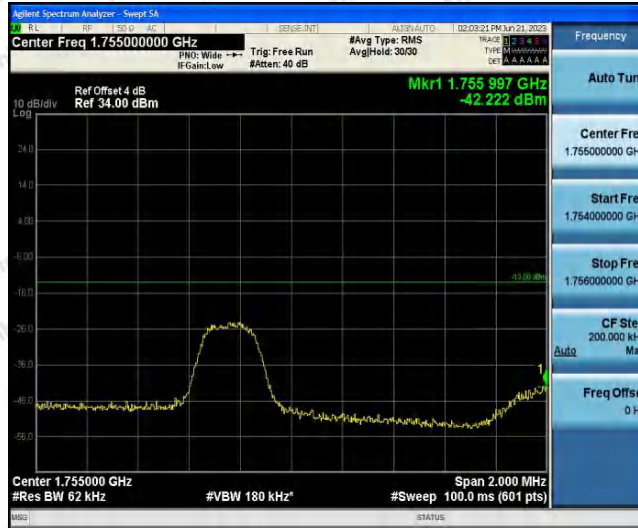

Band4-3MHz-16QAM-20385-1RB#14