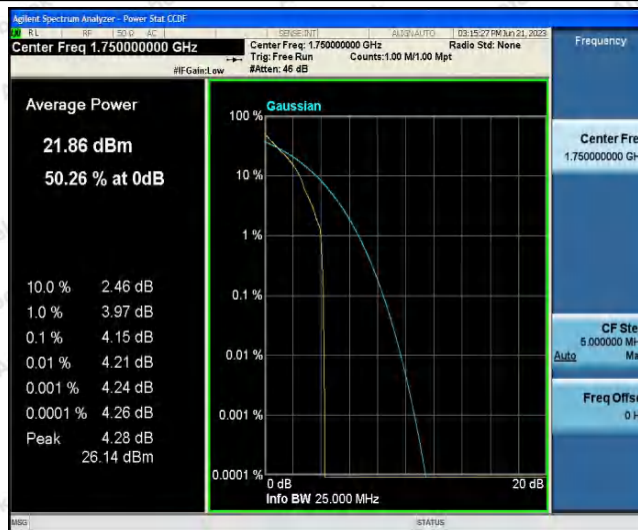

Band4-10MHz-QPSK-20350-50RB#0