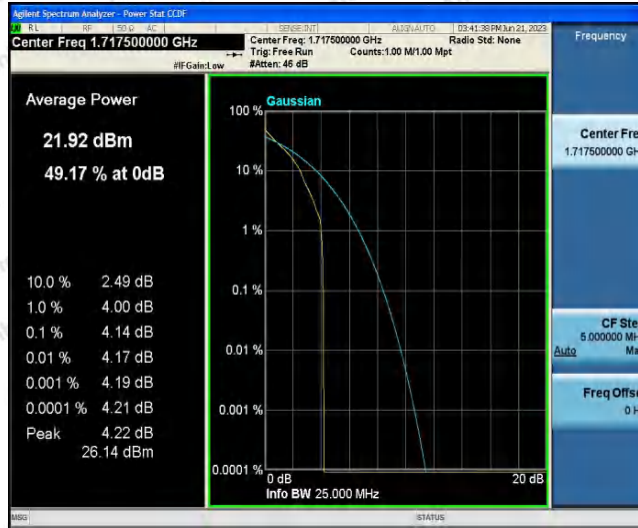

Band4-15MHz-QPSK-20025-75RB#0