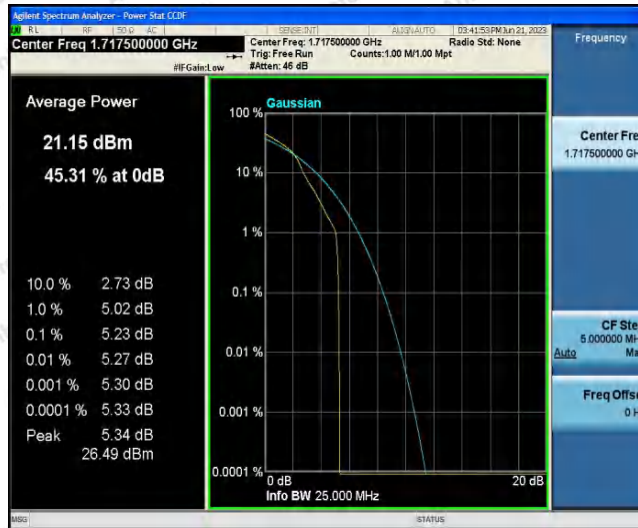

Band4-15MHz-16QAM-20175-1RB#0