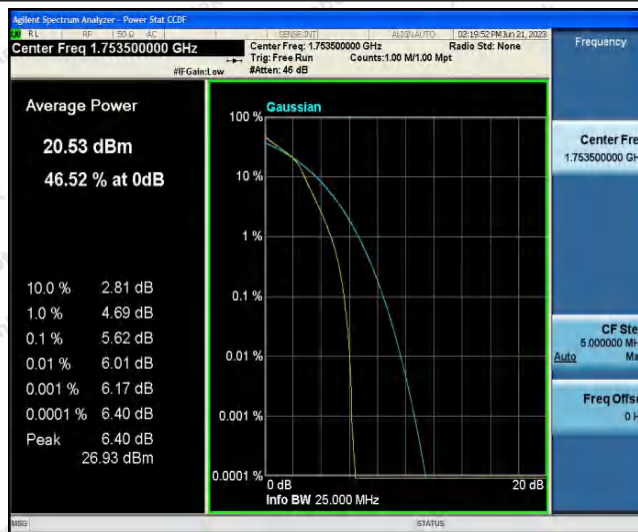

Band4-5MHz-QPSK-19975-1RB#0

Shenzhen Anbotek Compliance Laboratory Limited

Address: 1/F., Building D, Sogood Science and Technology Park, Sanwei Community, Hangcheng Street, Bao'an District, Shenzhen, Guangdong, China.
Tel: (86) 0755-26066440 Fax: (86) 0755-26014772 Email: service@anbotek.com

Hotline 400-003-0500
www.anbotek.com.cn