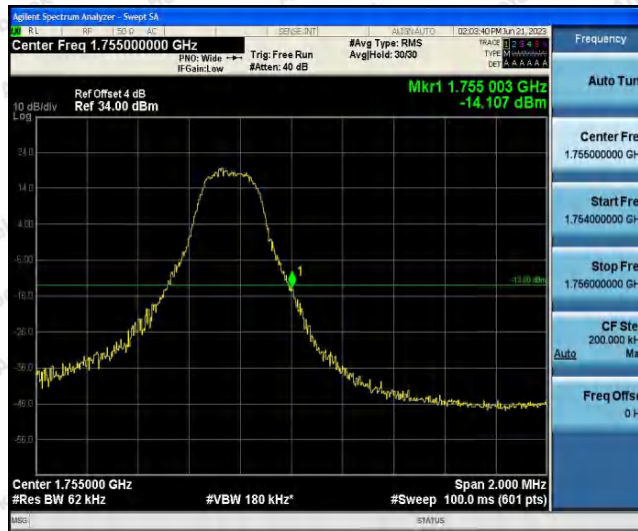

Band4-3MHz-16QAM-20385-15RB#0