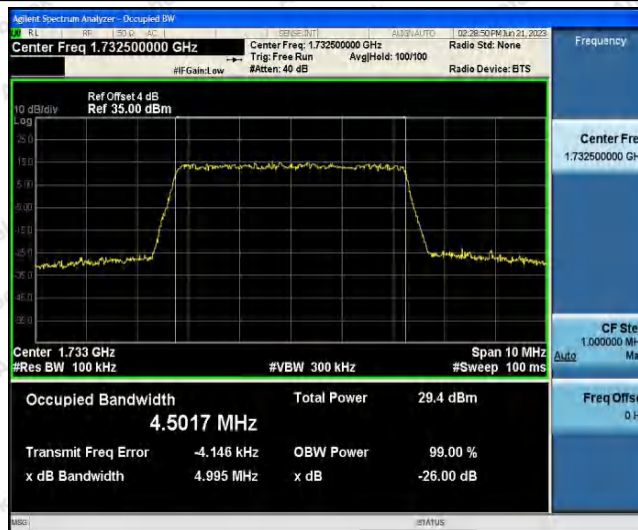

Band4-5MHz-16QAM-20375-25RB#0