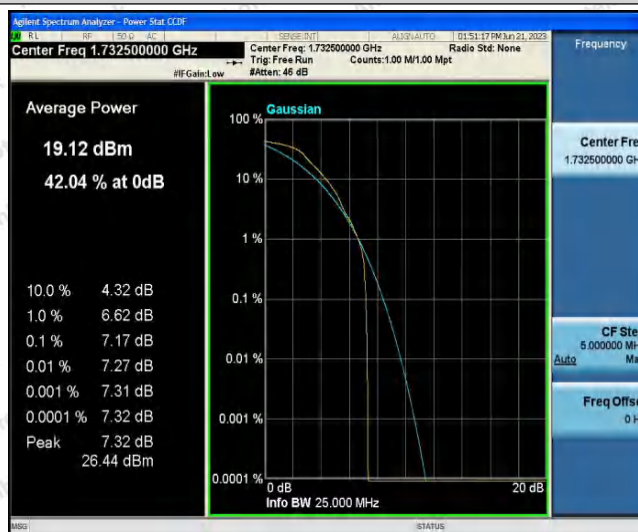

Hotline 400-003-0500
 www.anbotek.com.cn

Test Graphs

Band4-1.4MHz-QPSK-19957-1RB#0

Band4-1.4MHz-QPSK-19957-6RB#0

Band4-1.4MHz-QPSK-20175-1RB#0

Shenzhen Anbotek Compliance Laboratory Limited

Address: 1/F., Building D, Sogood Science and Technology Park, Sanwei Community, Hangcheng Street, Bao'an District, Shenzhen, Guangdong, China.
 Tel: (86) 0755-26066440 Fax: (86) 0755-26014772 Email: service@anbotek.com