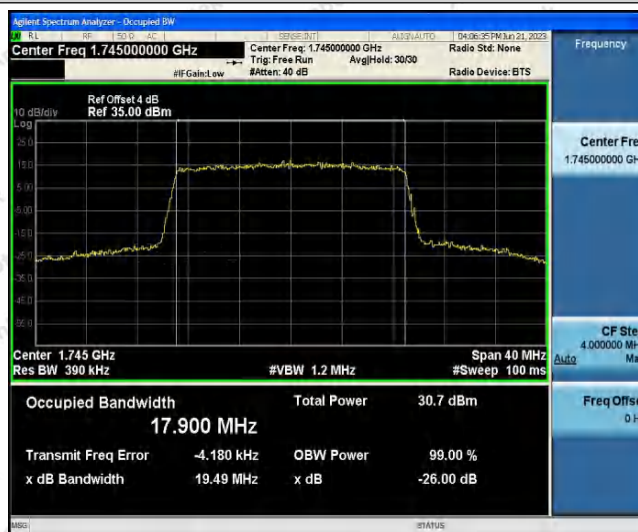

Hotline
 400-003-0500
 www.anbotek.com.cn

Band4-20MHz-QPSK-20175-100RB#0

Band4-20MHz-QPSK-20300-100RB#0

Shenzhen Anbotek Compliance Laboratory Limited

Address: 1/F., Building D, Sogood Science and Technology Park, Sanwei Community, Hangcheng Street, Bao'an District, Shenzhen, Guangdong, China.
Tel: (86) 0755-26066440 Fax: (86) 0755-26014772 Email: service@anbotek.com