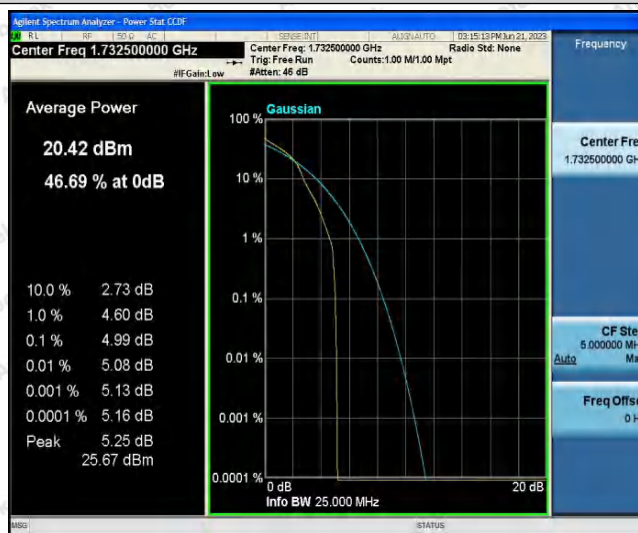

Band4-10MHz-16QAM-20350-1RB#0