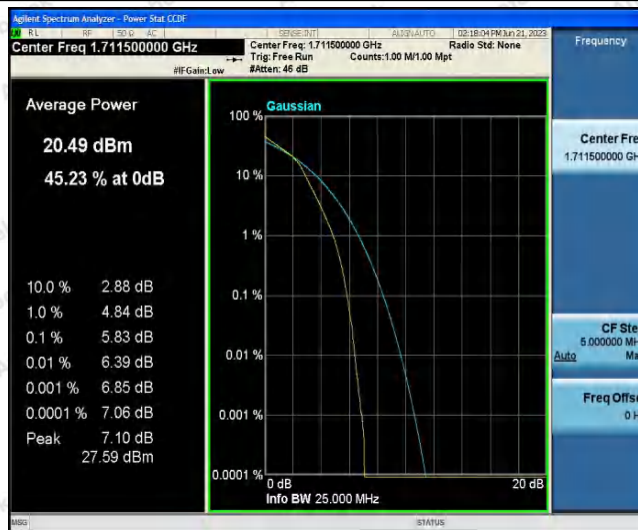

Band4-3MHz-16QAM-20175-1RB#0