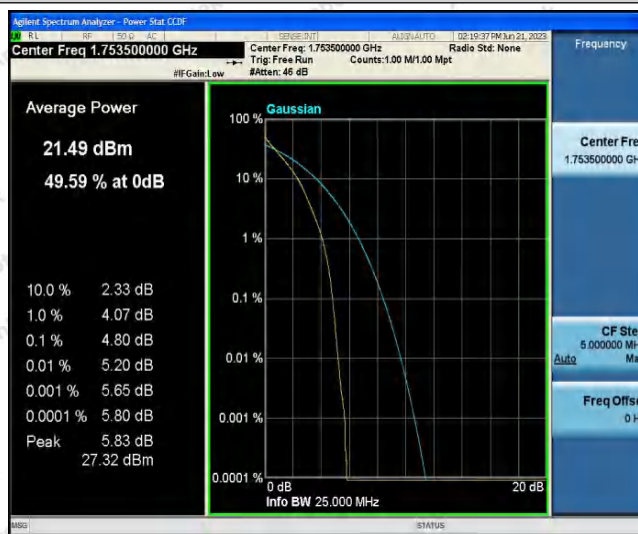

Band4-3MHz-16QAM-19965-1RB#0

Shenzhen Anbotek Compliance Laboratory Limited

Address: 1/F., Building D, Sogood Science and Technology Park, Sanwei Community, Hangcheng Street, Bao'an District, Shenzhen, Guangdong, China.
Tel: (86) 0755-26066440 Fax: (86) 0755-26014772 Email: service@anbotek.com

Hotline
400-003-0500
www.anbotek.com.cn