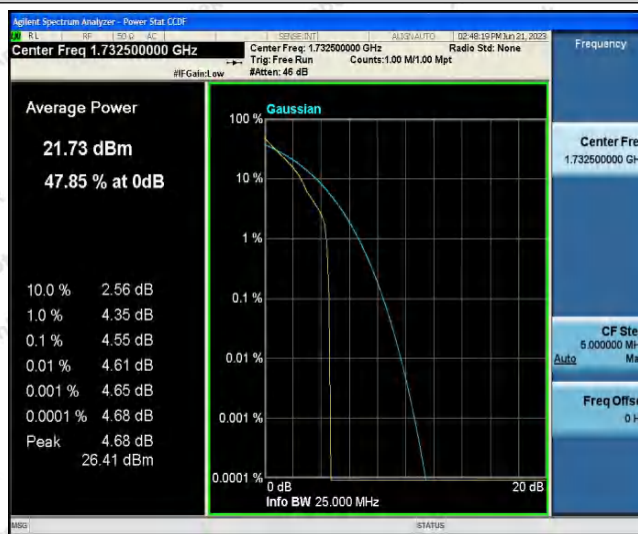

Band4-5MHz-QPSK-20175-25RB#0

Shenzhen Anbotek Compliance Laboratory Limited

Address: 1/F., Building D, Sogood Science and Technology Park, Sanwei Community, Hangcheng Street, Bao'an District, Shenzhen, Guangdong, China.
Tel: (86) 0755-26066440 Fax: (86) 0755-26014772 Email: service@anbotek.com

Hotline 400-003-0500
www.anbotek.com.cn