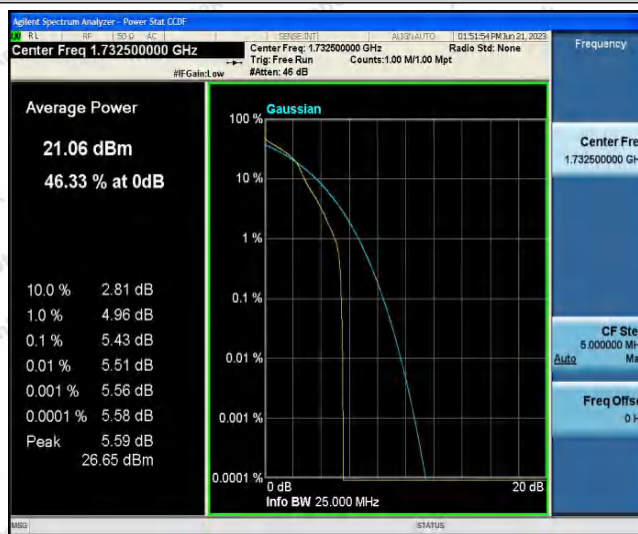

Band4-1.4MHz-16QAM-20175-6RB#0

Shenzhen Anbotek Compliance Laboratory Limited

Address: 1/F., Building D, Sogood Science and Technology Park, Sanwei Community, Hangcheng Street, Bao'an District, Shenzhen, Guangdong, China.
Tel: (86) 0755-26066440 Fax: (86) 0755-26014772 Email: service@anbotek.com

Hotline 400-003-0500
www.anbotek.com.cn