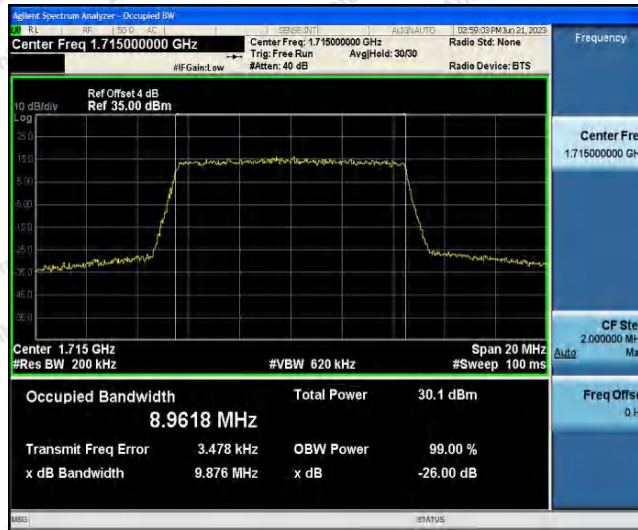

Band4-10MHz-QPSK-20175-50RB#0