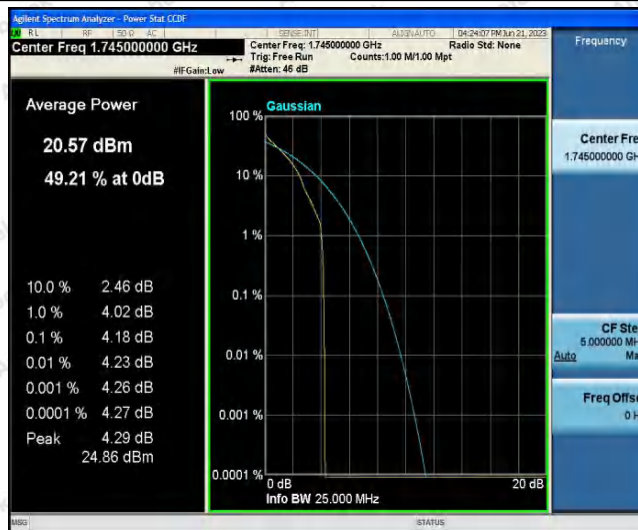

Band4-20MHz-QPSK-20300-100RB#0