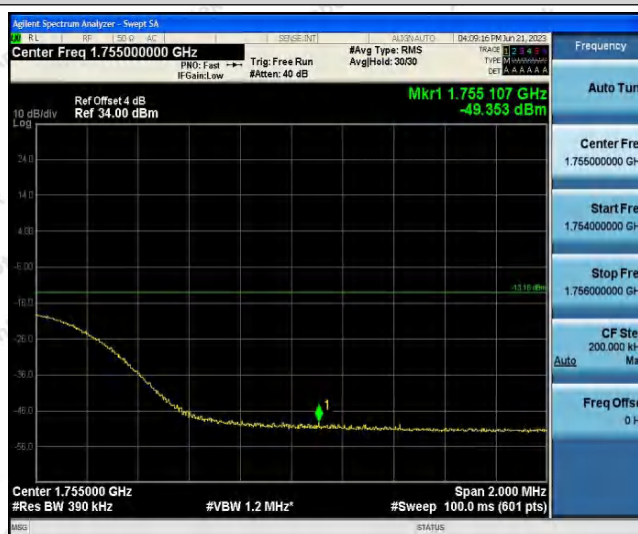

Hotline
400-003-0500
www.anbotek.com.cn

Band4-20MHz-QPSK-20050-100RB#0

Band4-20MHz-QPSK-20300-1RB#0

Band4-20MHz-QPSK-20300-1RB#99

Shenzhen Anbotek Compliance Laboratory Limited

Address: 1/F., Building D, Sogood Science and Technology Park, Sanwei Community, Hangcheng Street, Bao'an District, Shenzhen, Guangdong, China.
Tel: (86) 0755-26066440 Fax: (86) 0755-26014772 Email: service@anbotek.com