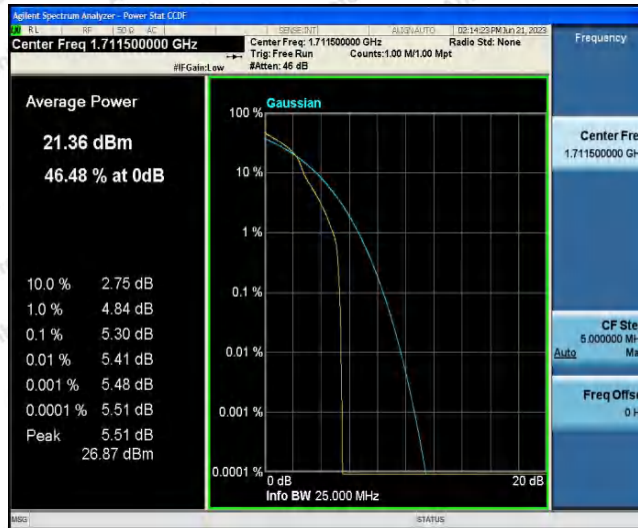

Band4-3MHz-16QAM-19965-15RB#0