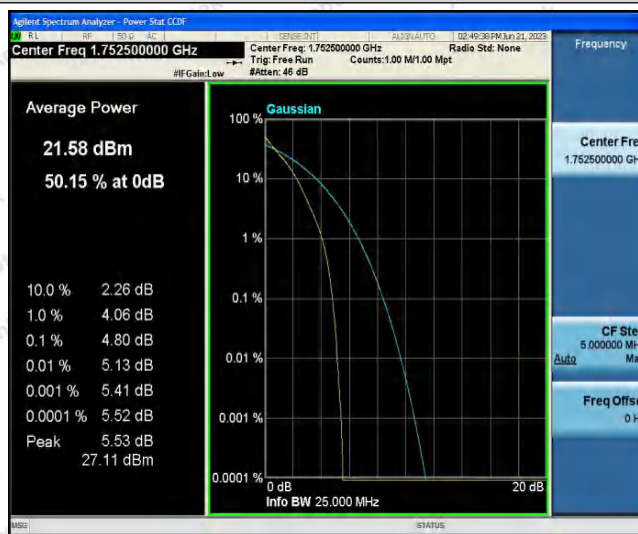

Band4-5MHz-16QAM-19975-1RB#0

Shenzhen Anbotek Compliance Laboratory Limited

Address: 1/F., Building D, Sogood Science and Technology Park, Sanwei Community, Hangcheng Street, Bao'an District, Shenzhen, Guangdong, China.
Tel: (86) 0755-26066440 Fax: (86) 0755-26014772 Email: service@anbotek.com

Hotline 400-003-0500
www.anbotek.com.cn