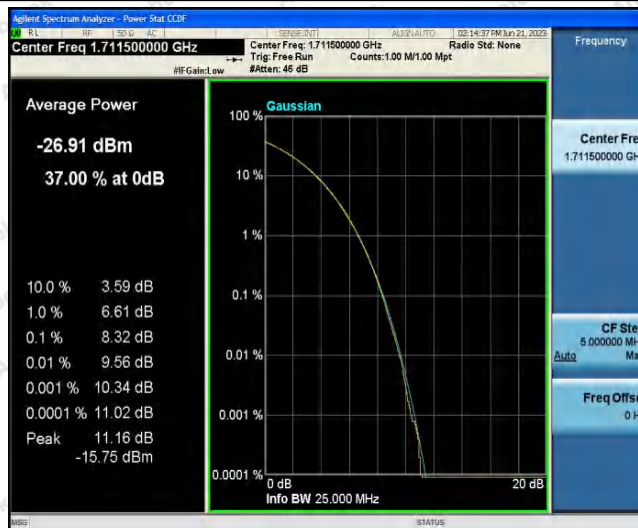

Band4-3MHz-QPSK-20175-1RB#0