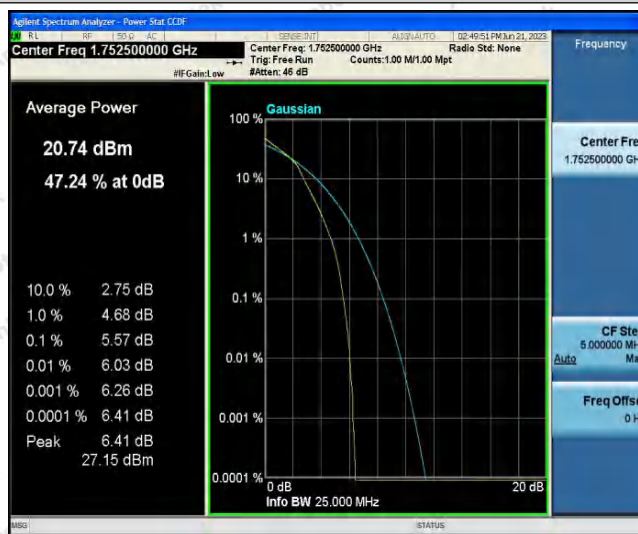

Band4-10MHz-QPSK-20000-1RB#0

Shenzhen Anbotek Compliance Laboratory Limited

Address: 1/F., Building D, Sogood Science and Technology Park, Sanwei Community, Hangcheng Street, Bao'an District, Shenzhen, Guangdong, China.
Tel: (86) 0755-26066440 Fax: (86) 0755-26014772 Email: service@anbotek.com

Hotline 400-003-0500
www.anbotek.com.cn