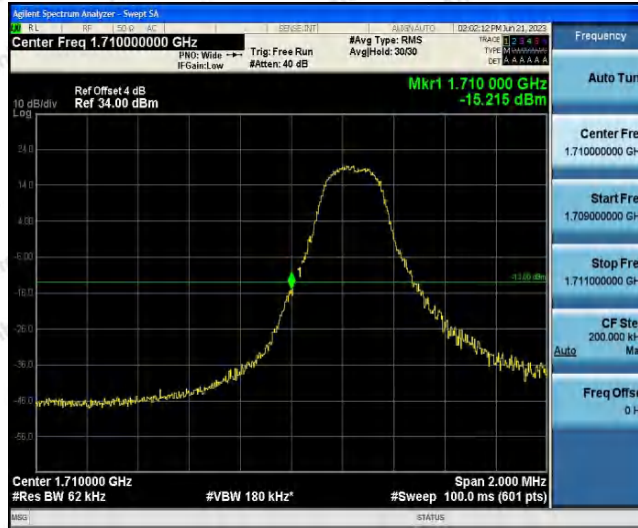

Band4-3MHz-16QAM-19965-1RB#14