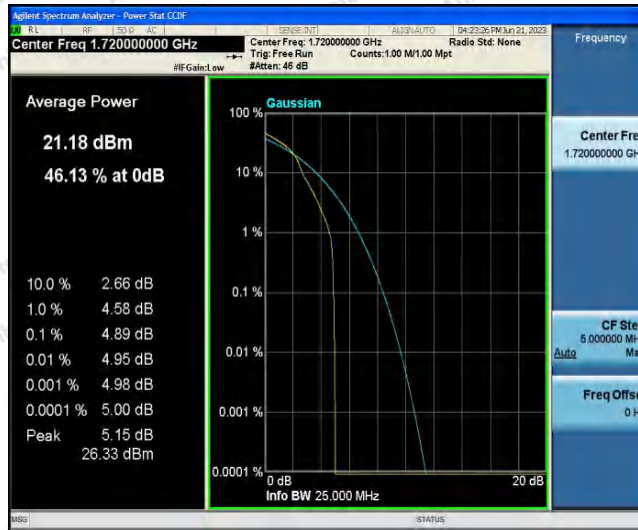

Band4-20MHz-16QAM-20175-1RB#0