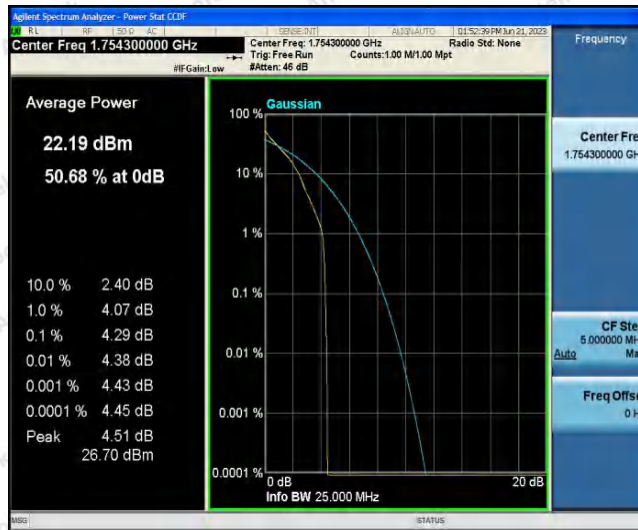

Band4-1.4MHz-QPSK-20393-1RB#0