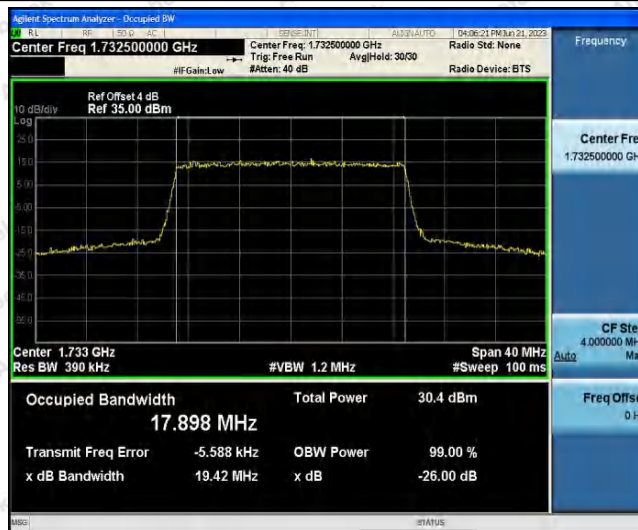

Band4-20MHz-QPSK-20300-100RB#0