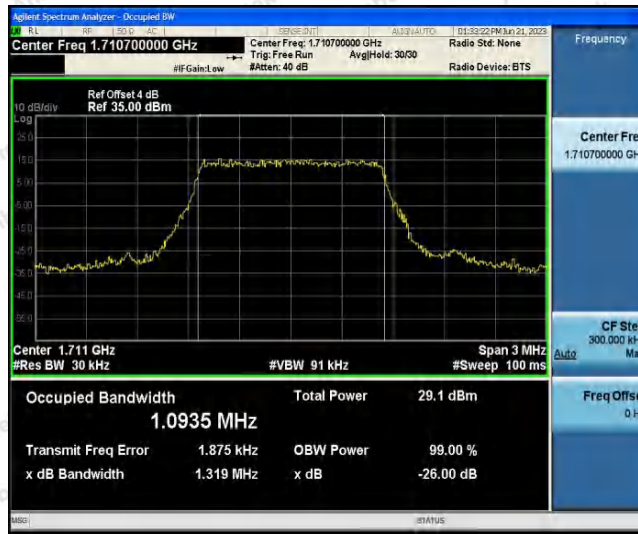

Test Graphs

Band4-1.4MHz-QPSK-19957-6RB#0