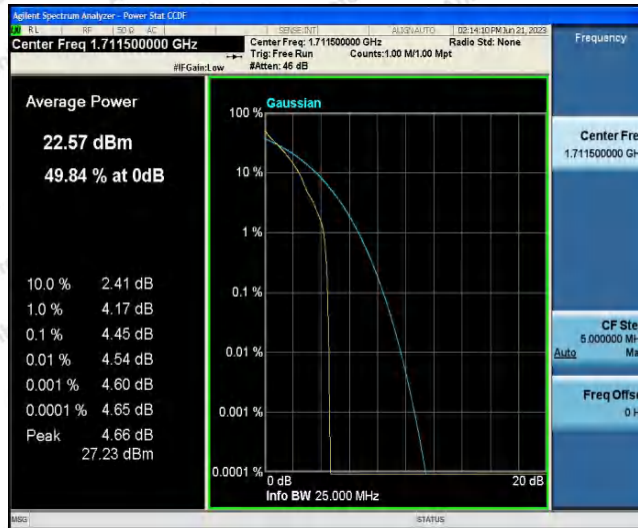

Band4-3MHz-QPSK-19965-15RB#0