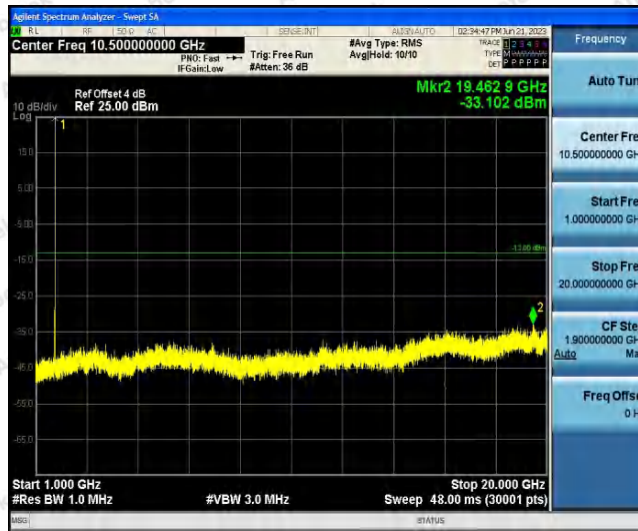

Band4-5MHz-16QAM-20175-1RB#0-Range1:30~1000MHz