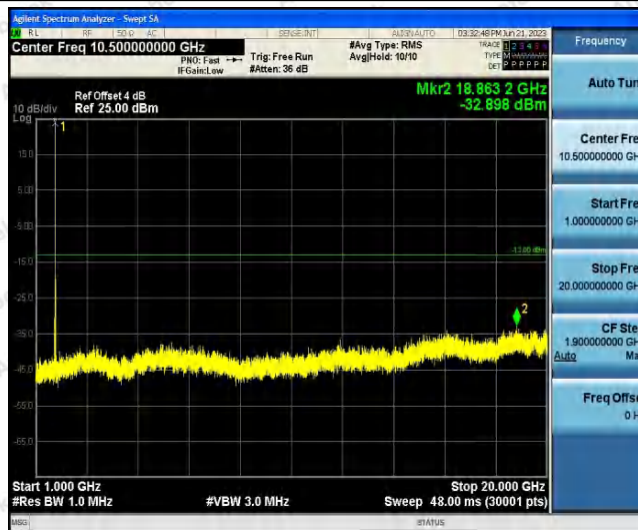

Band4-15MHz-QPSK-20175-1RB#0-Range1:30~1000MHz