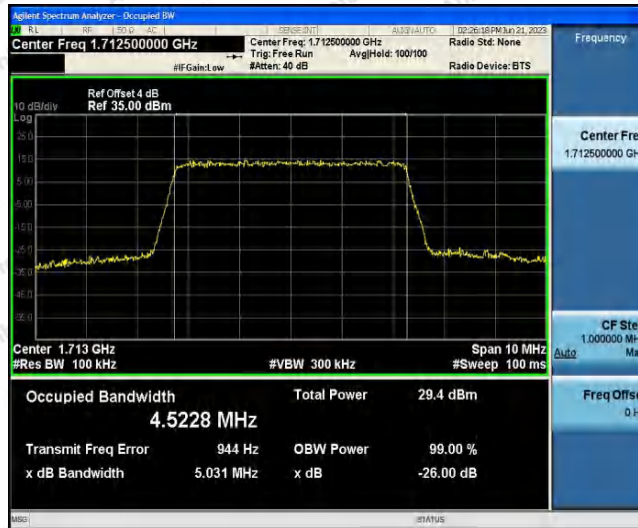

Band4-5MHz-16QAM-20175-25RB#0