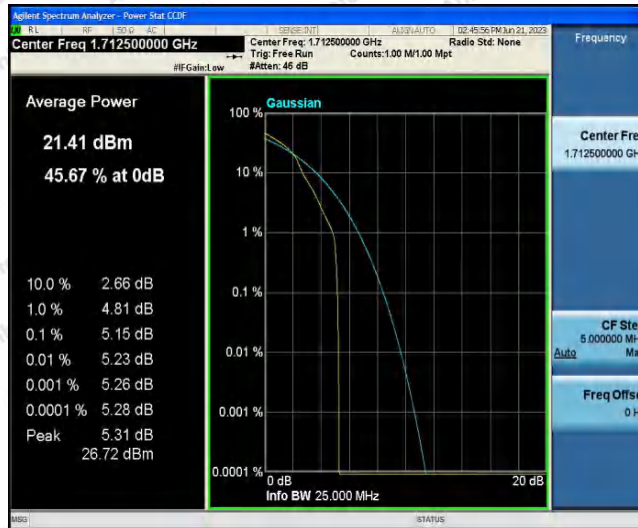

Band4-5MHz-16QAM-19975-25RB#0