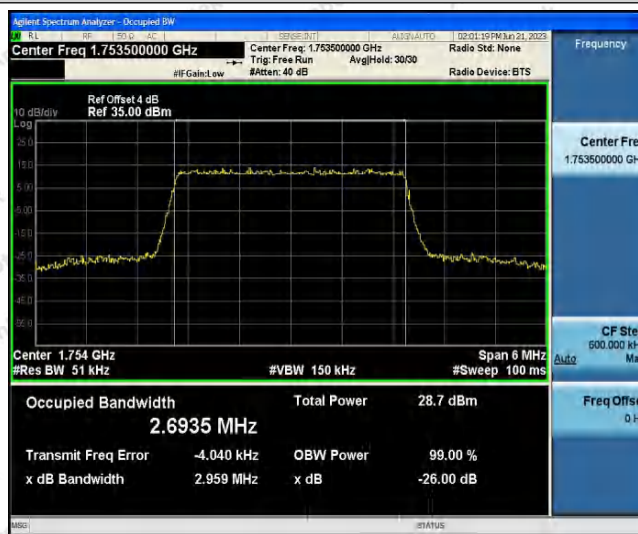

Hotline 400-003-0500
www.anbotek.com.cn

Band4-3MHz-16QAM-20175-15RB#0

Band4-3MHz-16QAM-20385-15RB#0

Band4-5MHz-QPSK-19975-25RB#0

Shenzhen Anbotek Compliance Laboratory Limited

Address: 1/F., Building D, Sogood Science and Technology Park, Sanwei Community, Hangcheng Street, Bao'an District, Shenzhen, Guangdong, China.
 Tel: (86) 0755-26066440 Fax: (86) 0755-26014772 Email: service@anbotek.com