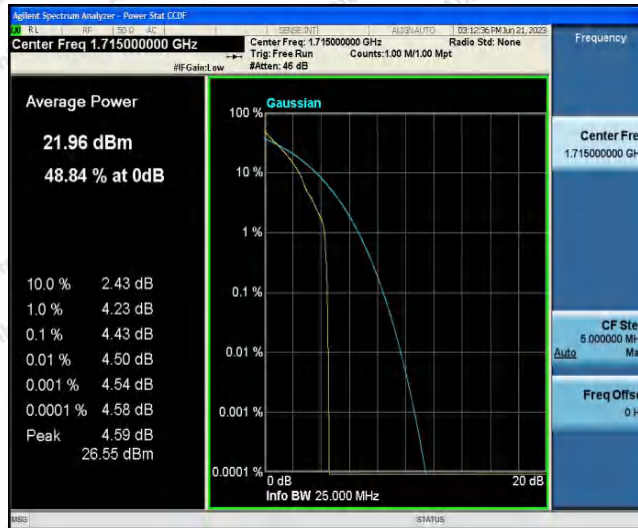

Band4-10MHz-QPSK-20000-50RB#0