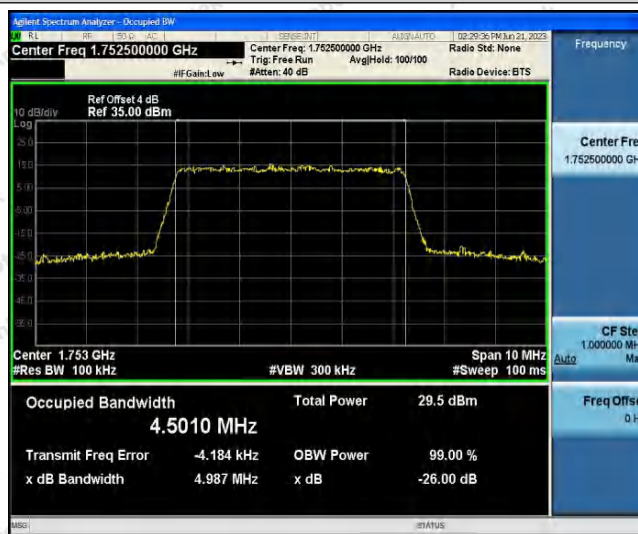

Hotline 400-003-0500
 www.anbotek.com.cn

Band4-5MHz-16QAM-20175-25RB#0

Band4-5MHz-16QAM-20375-25RB#0

Band4-10MHz-QPSK-20000-50RB#0

Shenzhen Anbotek Compliance Laboratory Limited

Address: 1/F., Building D, Sogood Science and Technology Park, Sanwei Community, Hangcheng Street, Bao'an District, Shenzhen, Guangdong, China.
 Tel: (86) 0755-26066440 Fax: (86) 0755-26014772 Email: service@anbotek.com