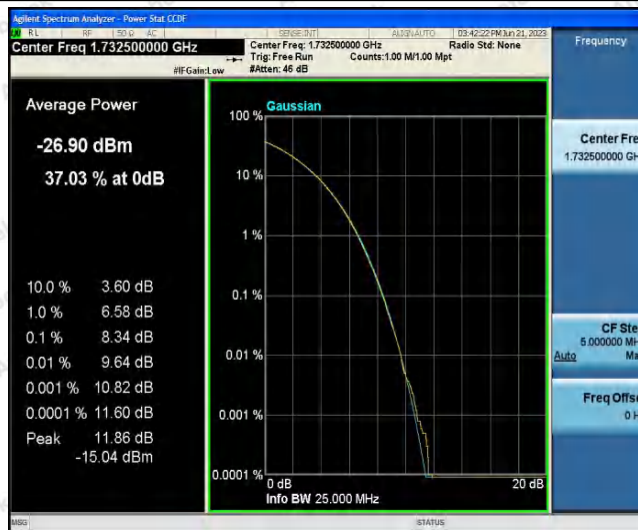

Band4-15MHz-16QAM-20325-1RB#0