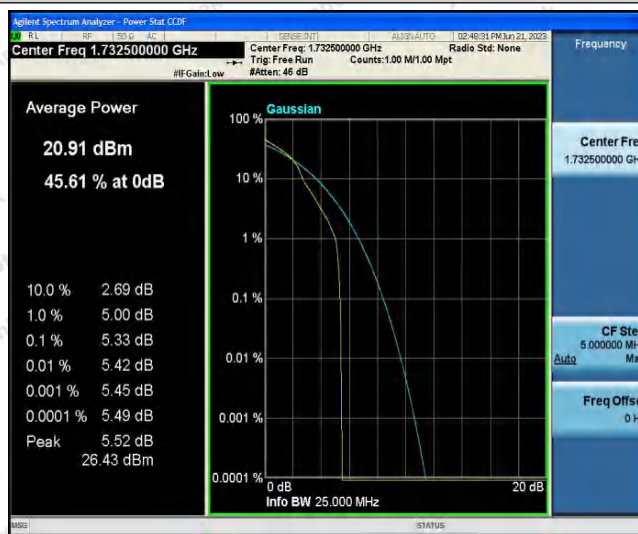

Band4-5MHz-16QAM-20175-25RB#0

Shenzhen Anbotek Compliance Laboratory Limited

Address: 1/F., Building D, Sogood Science and Technology Park, Sanwei Community, Hangcheng Street, Bao'an District, Shenzhen, Guangdong, China.
Tel: (86) 0755-26066440 Fax: (86) 0755-26014772 Email: service@anbotek.com

Hotline: 400-003-0500
www.anbotek.com.cn