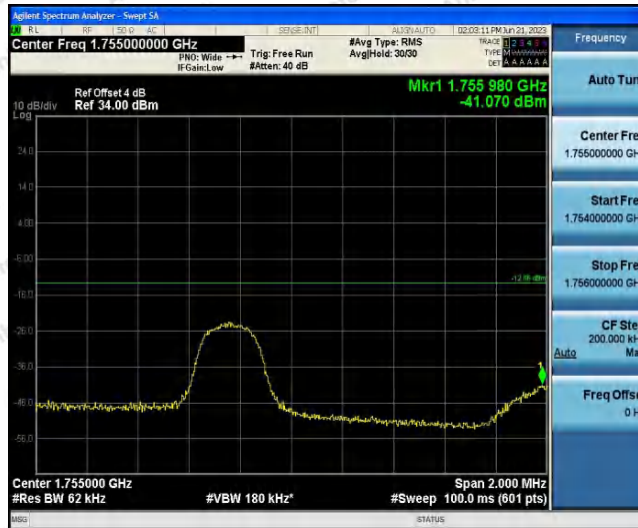

Band4-3MHz-QPSK-20385-1RB#14