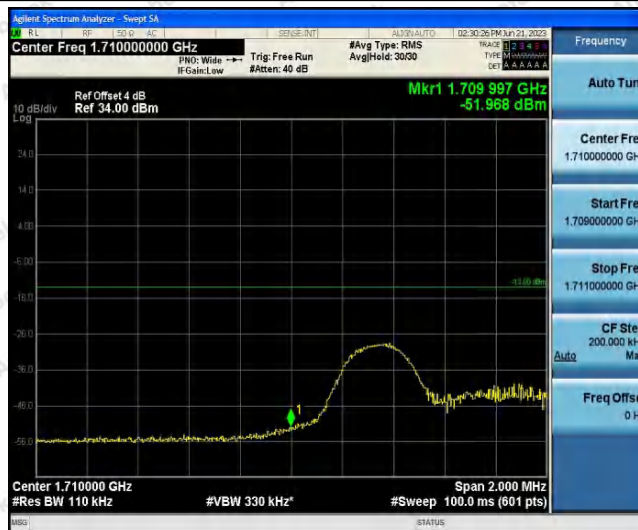

Band4-5MHz-16QAM-19975-25RB#0