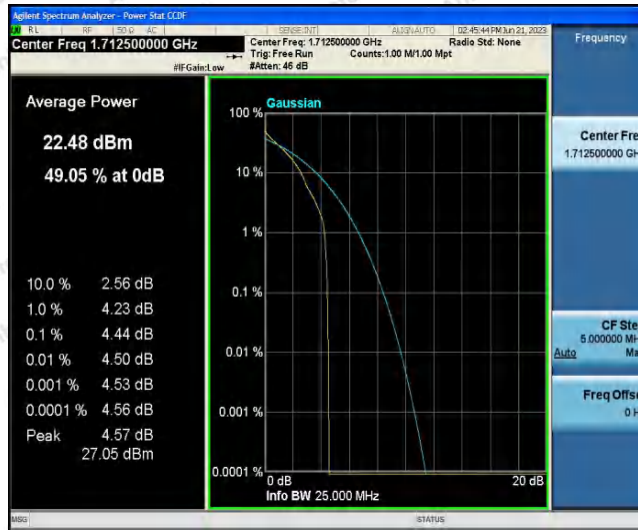

Band4-5MHz-QPSK-19975-25RB#0