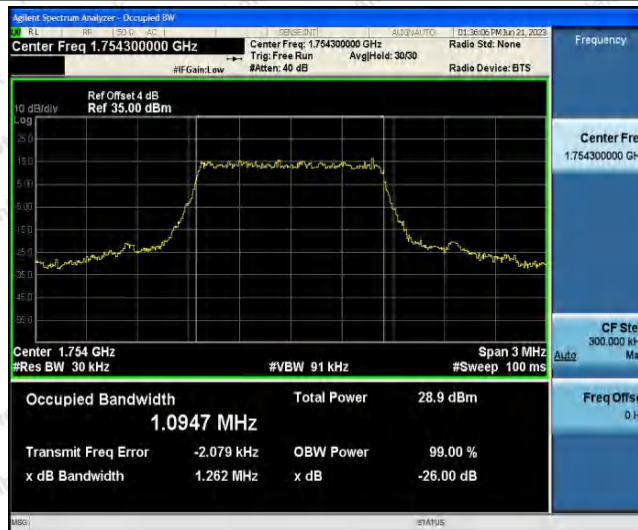

Test Graphs

Band4-1.4MHz-QPSK-19957-6RB#0

Band4-1.4MHz-QPSK-20175-6RB#0

Band4-1.4MHz-QPSK-20393-6RB#0

Shenzhen Anbotek Compliance Laboratory Limited

Address: 1/F., Building D, Sogood Science and Technology Park, Sanwei Community, Hangcheng Street, Bao'an District, Shenzhen, Guangdong, China.
 Tel: (86) 0755-26066440 Fax: (86) 0755-26014772 Email: service@anbotek.com