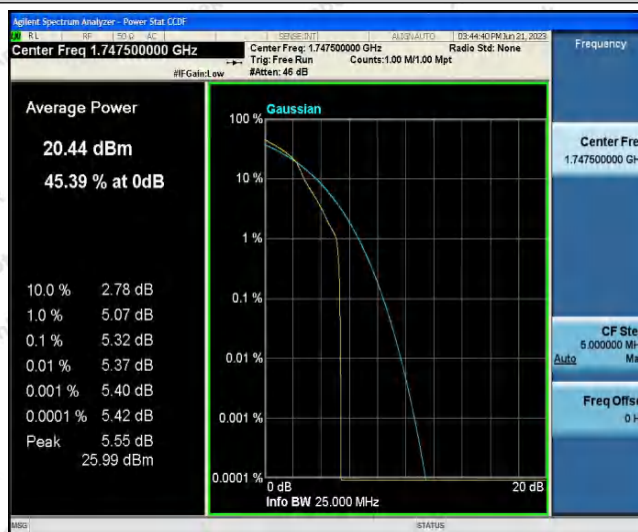

Hotline
400-003-0500
www.anbotek.com.cn

Band4-15MHz-16QAM-20175-1RB#0

Band4-15MHz-16QAM-20325-1RB#0

Band4-20MHz-QPSK-20050-1RB#0

Shenzhen Anbotek Compliance Laboratory Limited

Address: 1/F., Building D, Sogood Science and Technology Park, Sanwei Community, Hangcheng Street, Bao'an District, Shenzhen, Guangdong, China.
 Tel: (86) 0755-26066440 Fax: (86) 0755-26014772 Email: service@anbotek.com