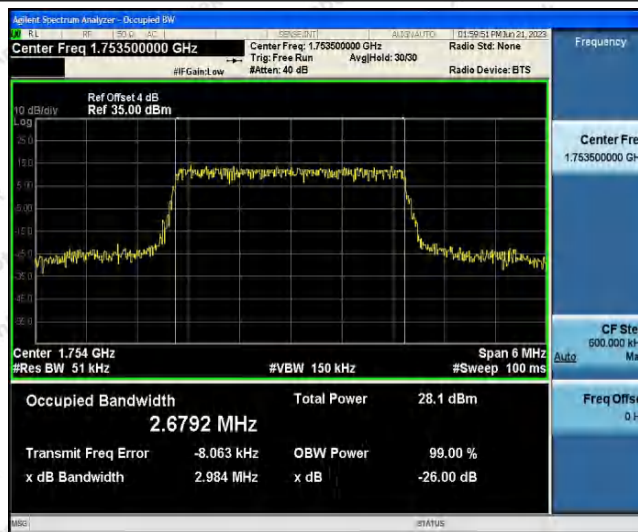

Hotline 400-003-0500
 www.anbotek.com.cn

Band4-3MHz-QPSK-20175-15RB#0

Band4-3MHz-QPSK-20385-15RB#0

Band4-3MHz-16QAM-19965-15RB#0

Shenzhen Anbotek Compliance Laboratory Limited

Address: 1/F., Building D, Sogood Science and Technology Park, Sanwei Community, Hangcheng Street, Bao'an District, Shenzhen, Guangdong, China.
Tel: (86) 0755-26066440 Fax: (86) 0755-26014772 Email: service@anbotek.com