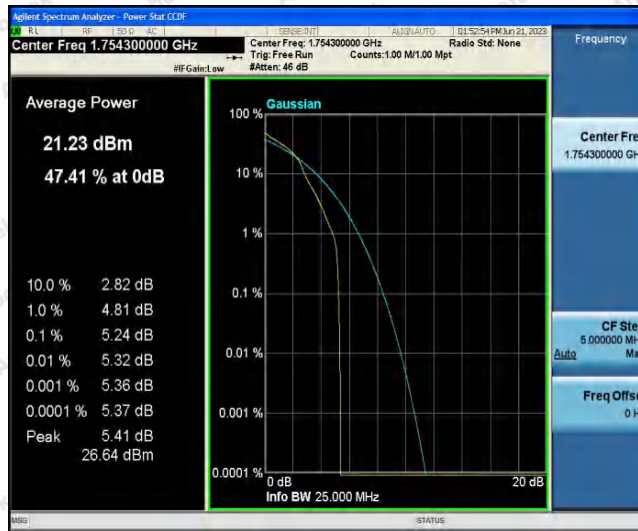

Band4-1.4MHz-16QAM-20393-6RB#0