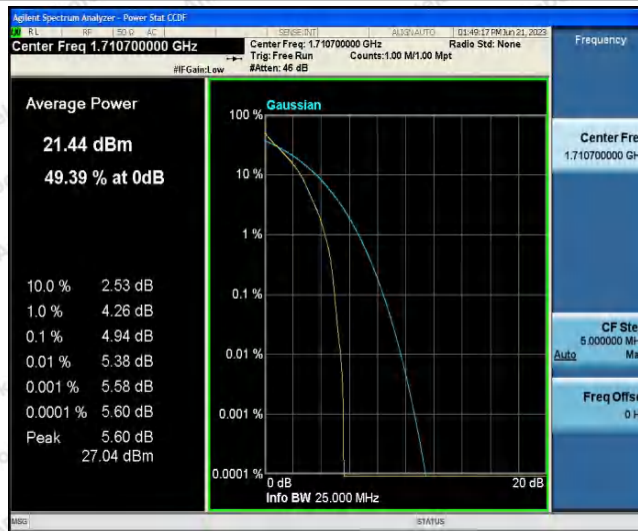

Hotline 400-003-0500
 www.anbotek.com.cn

Test Graphs

Band4-1.4MHz-QPSK-19957-1RB#0

Band4-1.4MHz-QPSK-19957-6RB#0

Band4-1.4MHz-QPSK-20175-1RB#0

Shenzhen Anbotek Compliance Laboratory Limited

Address: 1/F., Building D, Sogood Science and Technology Park, Sanwei Community, Hangcheng Street, Bao'an District, Shenzhen, Guangdong, China.
 Tel: (86) 0755-26066440 Fax: (86) 0755-26014772 Email: service@anbotek.com