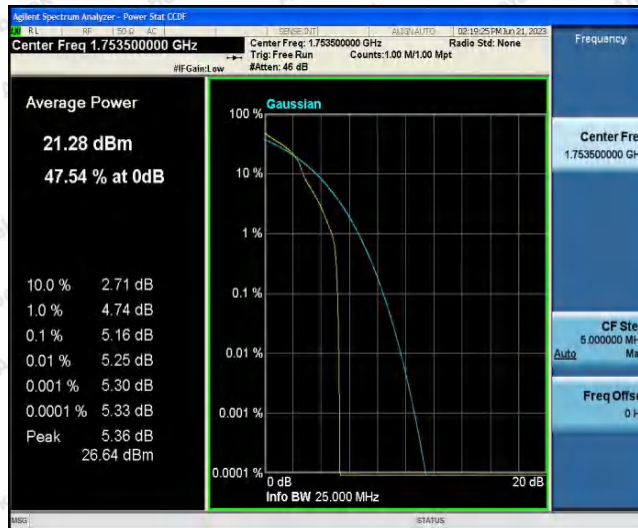

Band4-3MHz-16QAM-20385-15RB#0