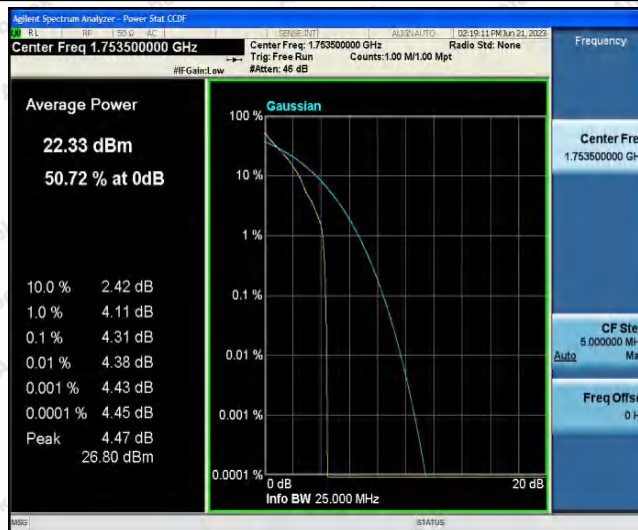

Band4-3MHz-QPSK-20385-15RB#0