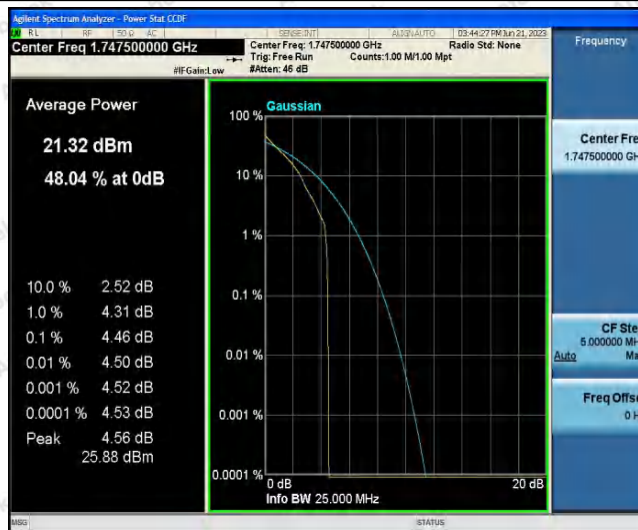

Band4-15MHz-QPSK-20325-75RB#0