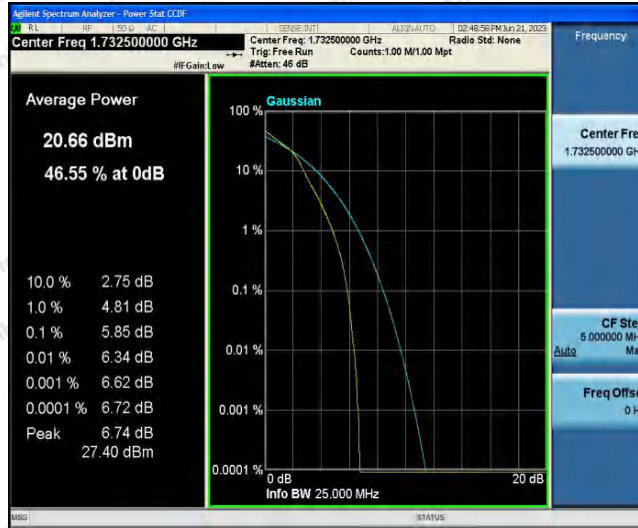

Band4-5MHz-16QAM-20375-1RB#0