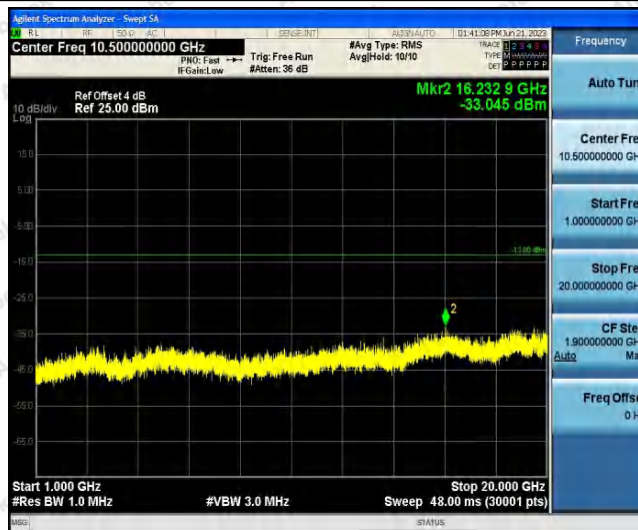

Band4-1.4MHz-16QAM-20175-1RB#0-Range1:30~1000MHz