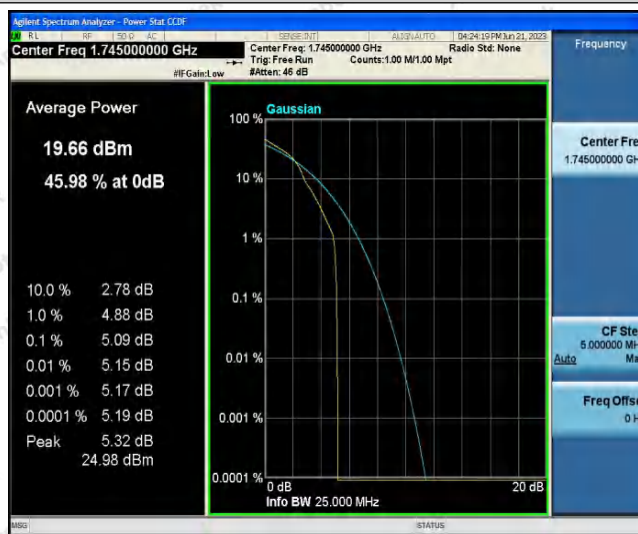

Shenzhen Anbotek Compliance Laboratory Limited

Address: 1/F., Building D, Sogood Science and Technology Park, Sanwei Community, Hangcheng Street, Bao'an District, Shenzhen, Guangdong, China.
Tel: (86) 0755-26066440 Fax: (86) 0755-26014772 Email: service@anbotek.com

Hotline
400-003-0500
www.anbotek.com.cn