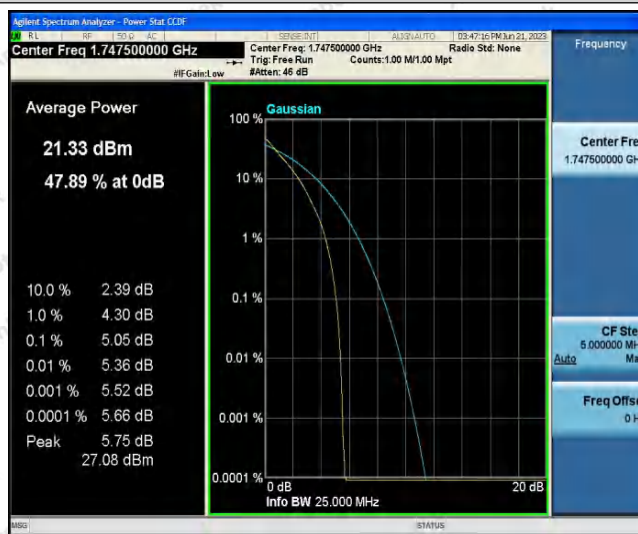

Hotline
 400-003-0500
 www.anbotek.com.cn

Band4-15MHz-QPSK-20325-1RB#0

Band4-15MHz-QPSK-20325-75RB#0

Band4-15MHz-16QAM-20025-1RB#0

Shenzhen Anbotek Compliance Laboratory Limited

Address: 1/F., Building D, Sogood Science and Technology Park, Sanwei Community, Hangcheng Street, Bao'an District, Shenzhen, Guangdong, China.
Tel: (86) 0755-26066440 Fax: (86) 0755-26014772 Email: service@anbotek.com