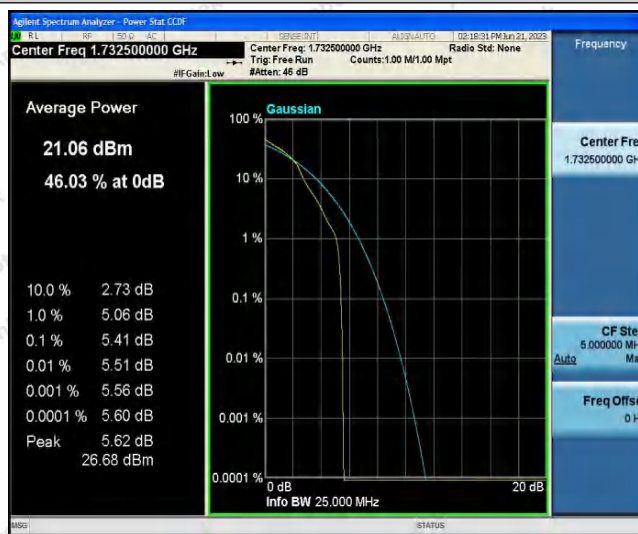

Band4-3MHz-16QAM-20175-15RB#0

Shenzhen Anbotek Compliance Laboratory Limited

Address: 1/F., Building D, Sogood Science and Technology Park, Sanwei Community, Hangcheng Street, Bao'an District, Shenzhen, Guangdong, China.
Tel: (86) 0755-26066440 Fax: (86) 0755-26014772 Email: service@anbotek.com

Hotline
400-003-0500
www.anbotek.com.cn