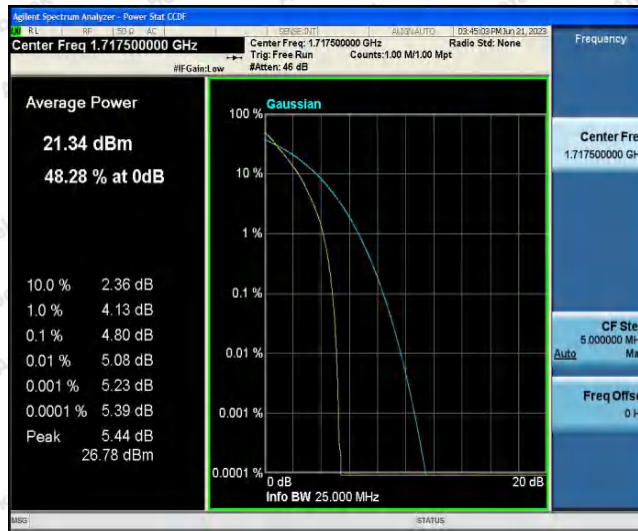

Band4-15MHz-QPSK-20175-1RB#0