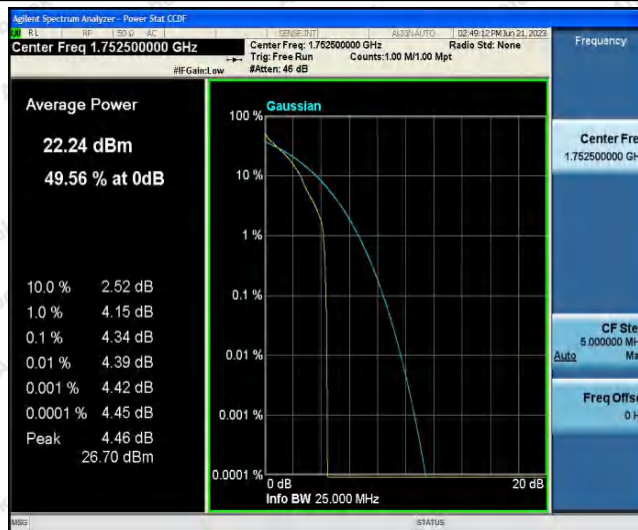

Band4-5MHz-QPSK-20375-25RB#0