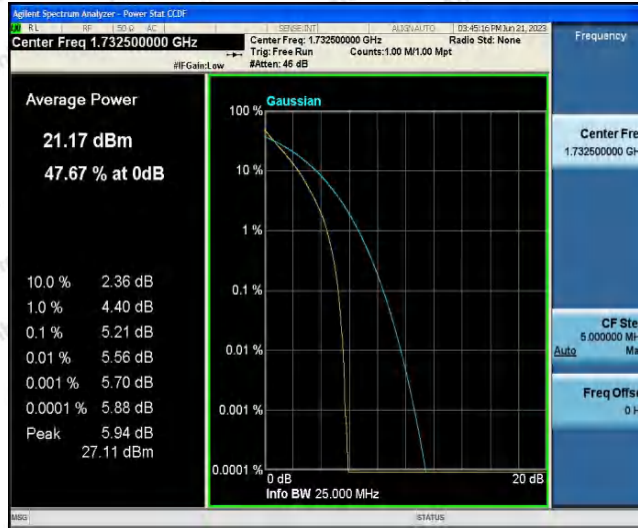

Band4-15MHz-QPSK-20325-1RB#0