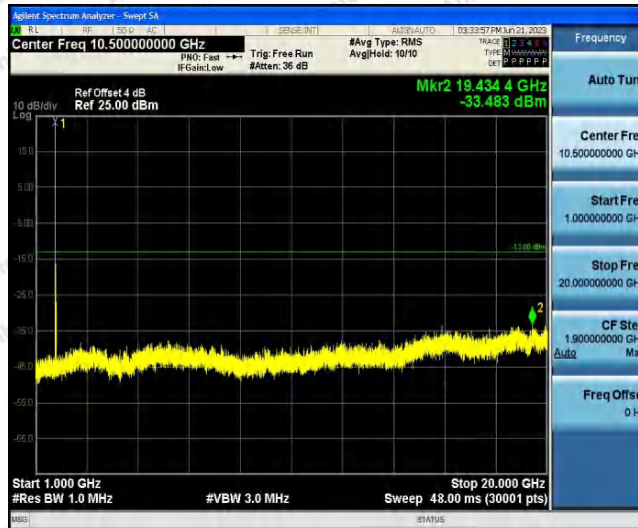

Band4-15MHz-16QAM-20325-1RB#0-Range1:30~1000MHz