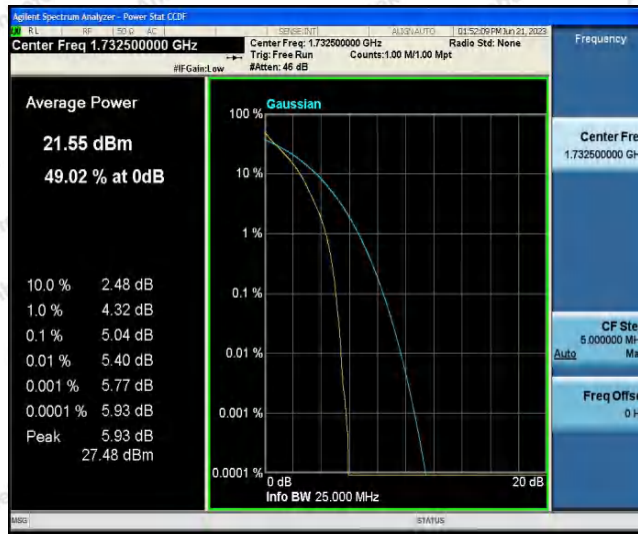

Band4-1.4MHz-QPSK-20175-6RB#0