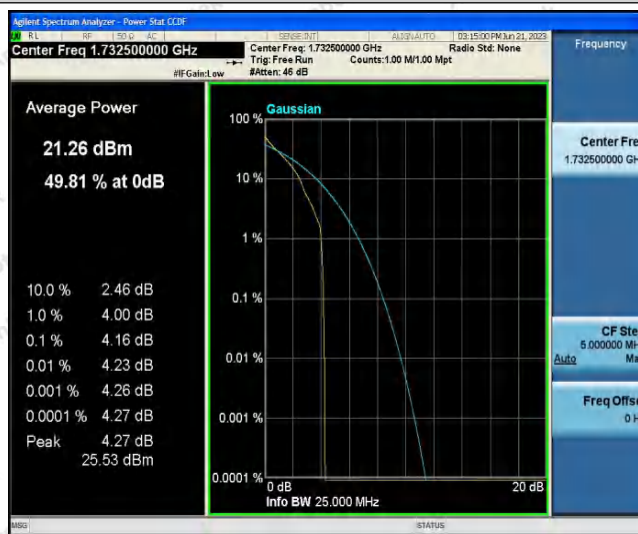

Hotline 400-003-0500
 www.anbotek.com.cn

Band4-10MHz-QPSK-20000-50RB#0

Band4-10MHz-QPSK-20175-1RB#0

Band4-10MHz-QPSK-20175-50RB#0

Shenzhen Anbotek Compliance Laboratory Limited

Address: 1/F., Building D, Sogood Science and Technology Park, Sanwei Community, Hangcheng Street, Bao'an District, Shenzhen, Guangdong, China.
Tel: (86) 0755-26066440 Fax: (86) 0755-26014772 Email: service@anbotek.com