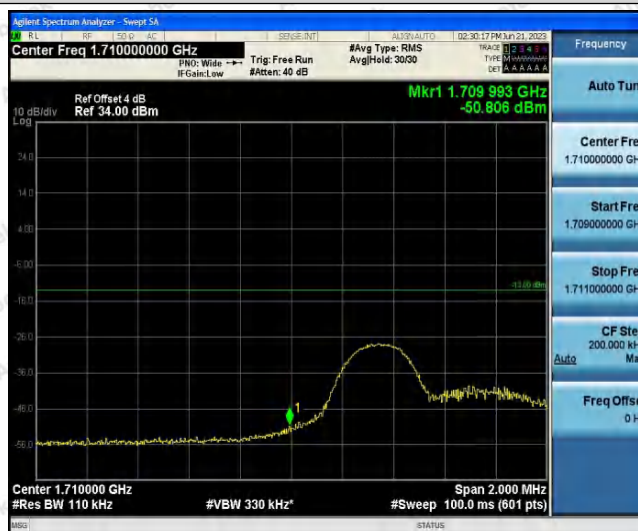

Band4-5MHz-QPSK-19975-25RB#0