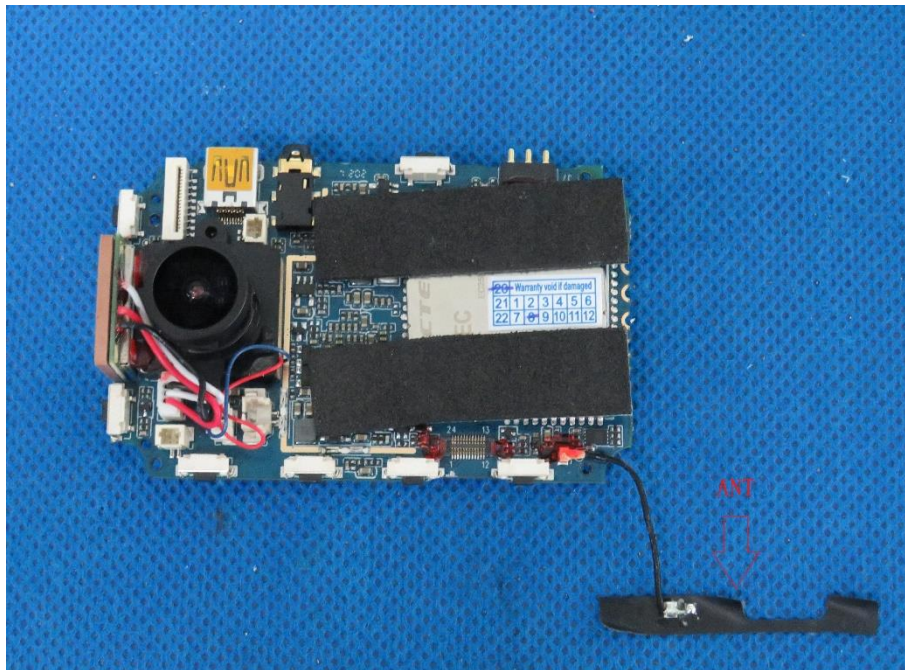

Product Name: Body Worn Camera

Test Model No.: BioAX

EUT Constructional Details

Internal Photo

Fig.1

Fig.2

Fig.3

Fig.4