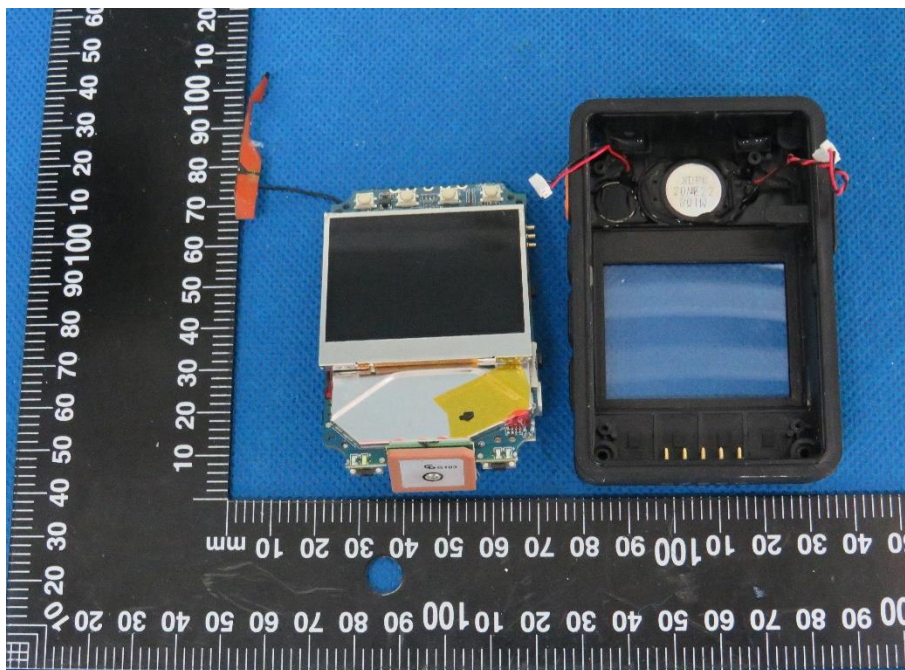

Product Name: Body Worn Camera

Test Model No.: BioAX

EUT Constructional Details

Internal Photo

Fig.1

Fig.2

Fig.3

Fig.4