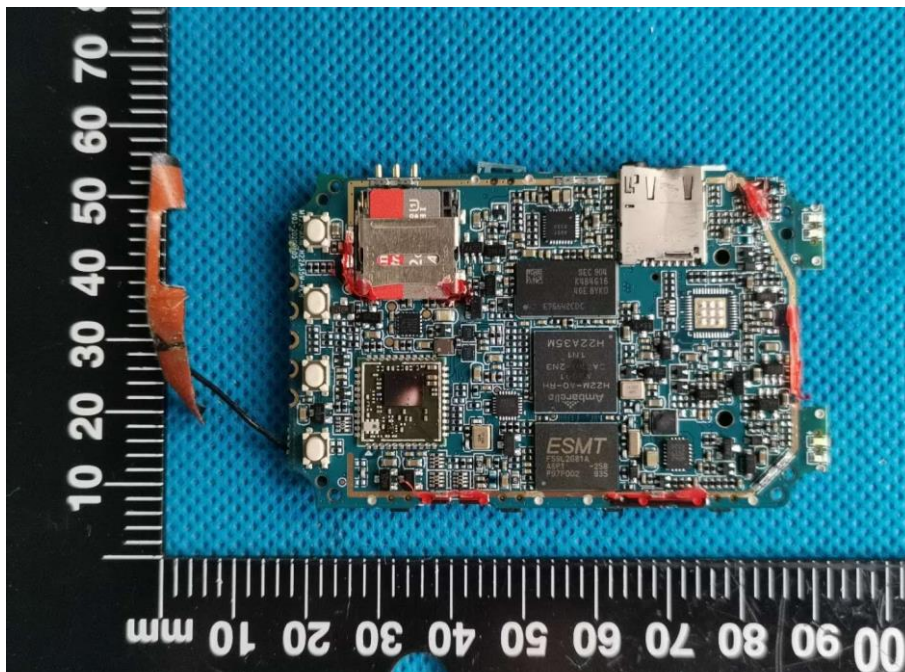

Product Name: Body Worn Camera

Test Model No.: BioAX

EUT Constructional Details

Internal Photo

Fig.1

Fig.2

Fig.3

Fig.4

Fig.5

Fig.6

Fig.7

Fig.8

Fig.8