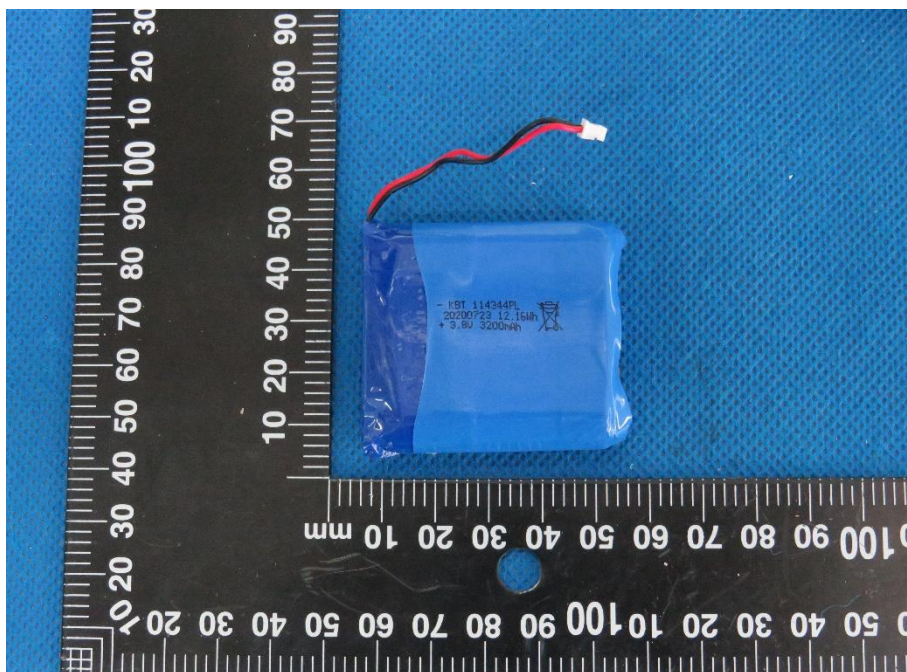

Product Name: Body Worn Camera

Test Model No.: BioAX

EUT Constructional Details

Internal Photo

Fig.1

Fig.2

Fig.3

Fig.4

Fig.5

Fig.6

Fig.7

Fig.8

Fig.8