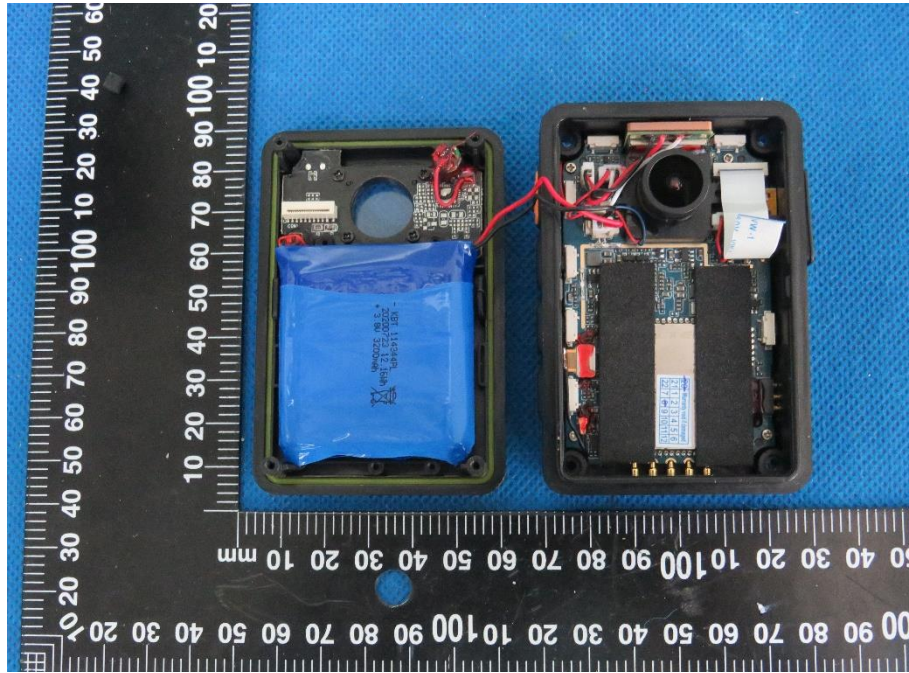

Product Name: Body Worn Camera

Test Model No.: BioAX

EUT Constructional Details

Internal Photo

Fig.1

Fig.2

Fig.3

Fig.4