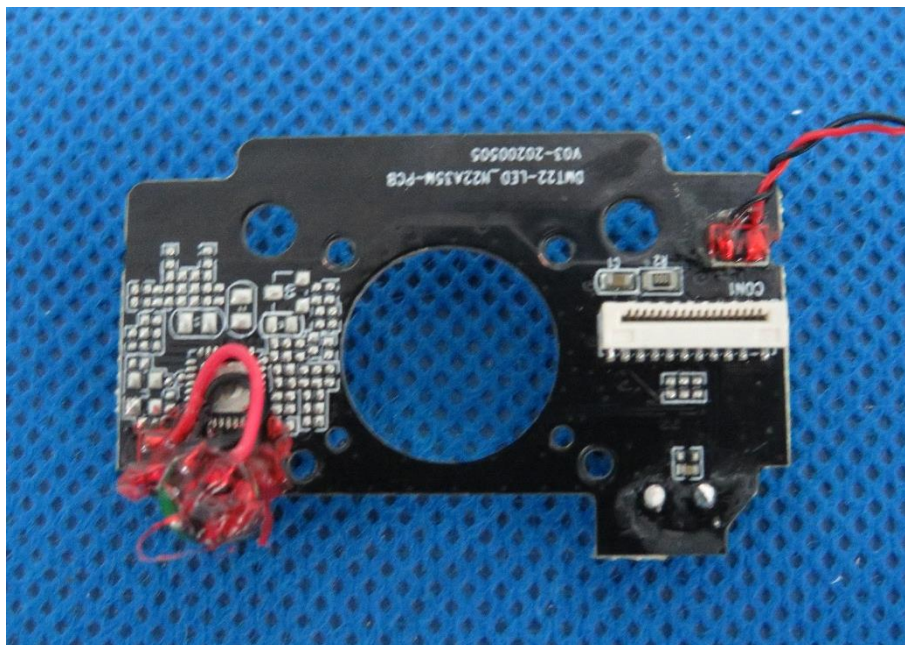

Product Name: Body Worn Camera

Test Model No.: BioAX

EUT Constructional Details

Internal Photo

Fig.1

Fig.2

Fig.3

Fig.4