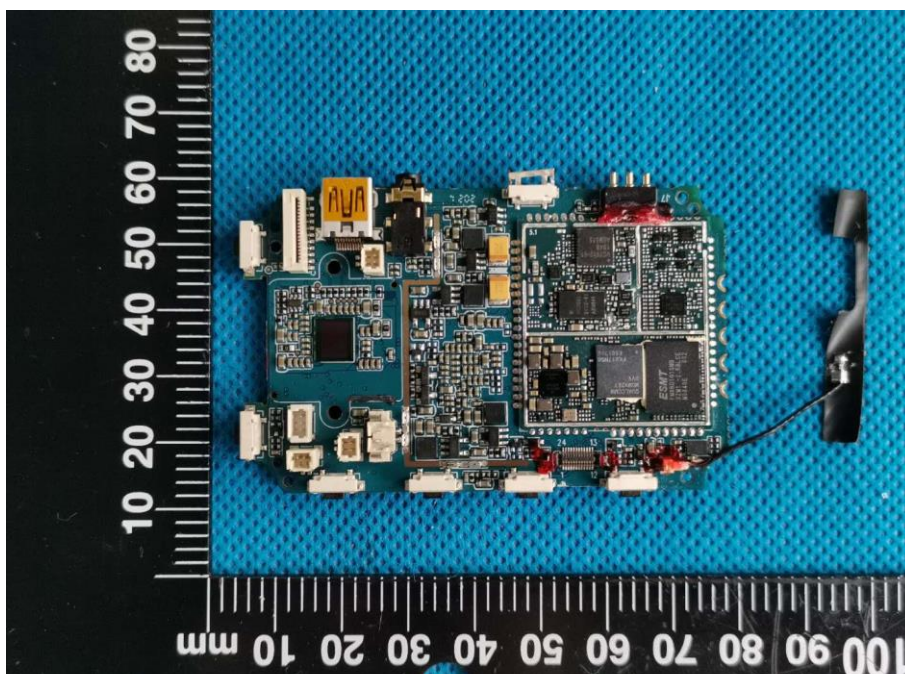

Product Name: Body Worn Camera

Test Model No.: BioAX

EUT Constructional Details

Internal Photo

Fig.1

Fig.2

Fig.3

Fig.4

Fig.5

Fig.6

Fig.7

Fig.8

Fig.8