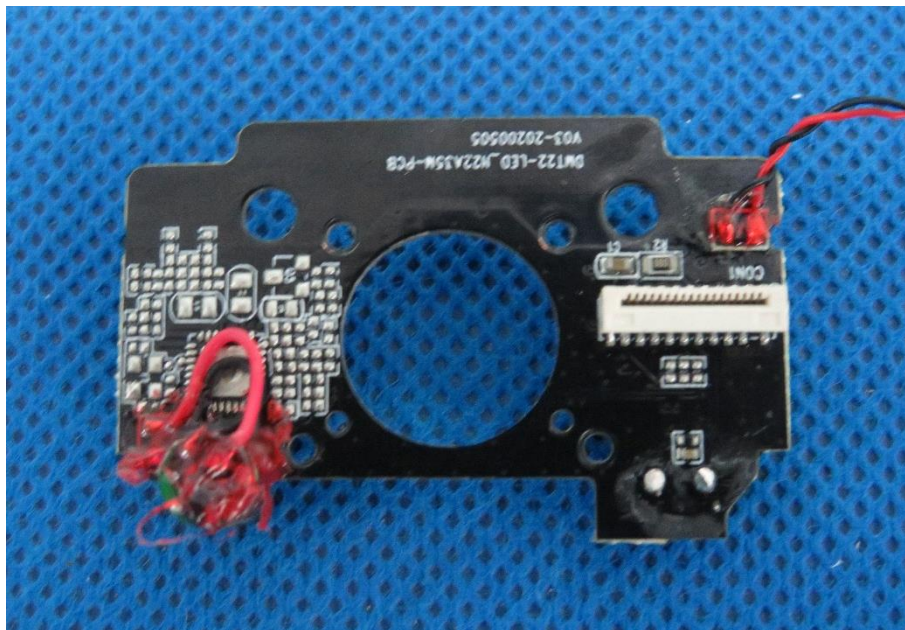

Product Name: Body Worn Camera

Test Model No.: BioAX

EUT Constructional Details

Internal Photo

Fig.1

Fig.2

Fig.3

Fig.4