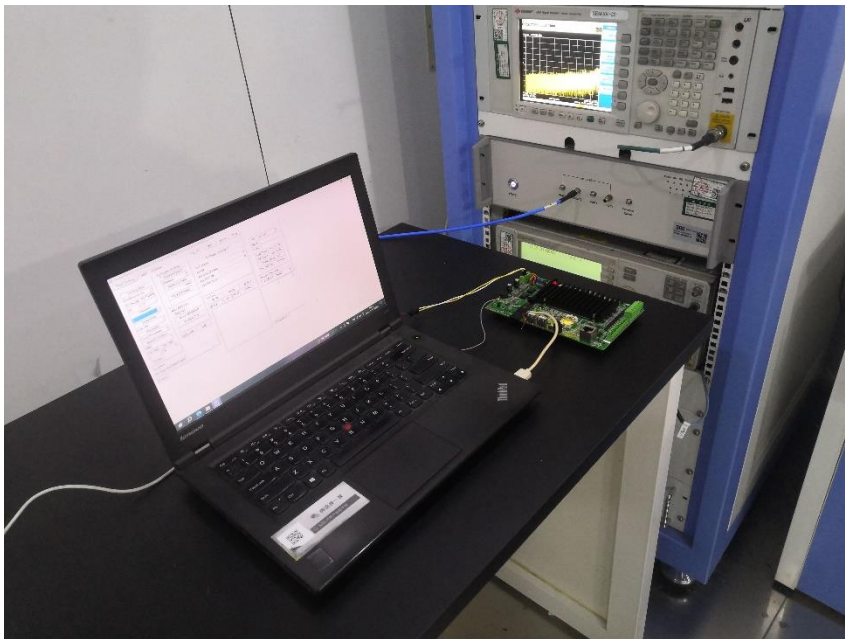

SGS-CSTC Standards Technical Services (Shanghai) Co., Ltd.

Page: 1 of 3

Appendix

Photographs of Test Setup for SHCR2311002357AT

Test Model No.: FUNMAT PRO 310

Test Setup Photo

Conducted Emissions at AC Power Line (150kHz-30MHz)

RF conducted test setup

Radiated Spurious Emissions (Above 1GHz)

Radiated Spurious Emissions (Below 1GHz)