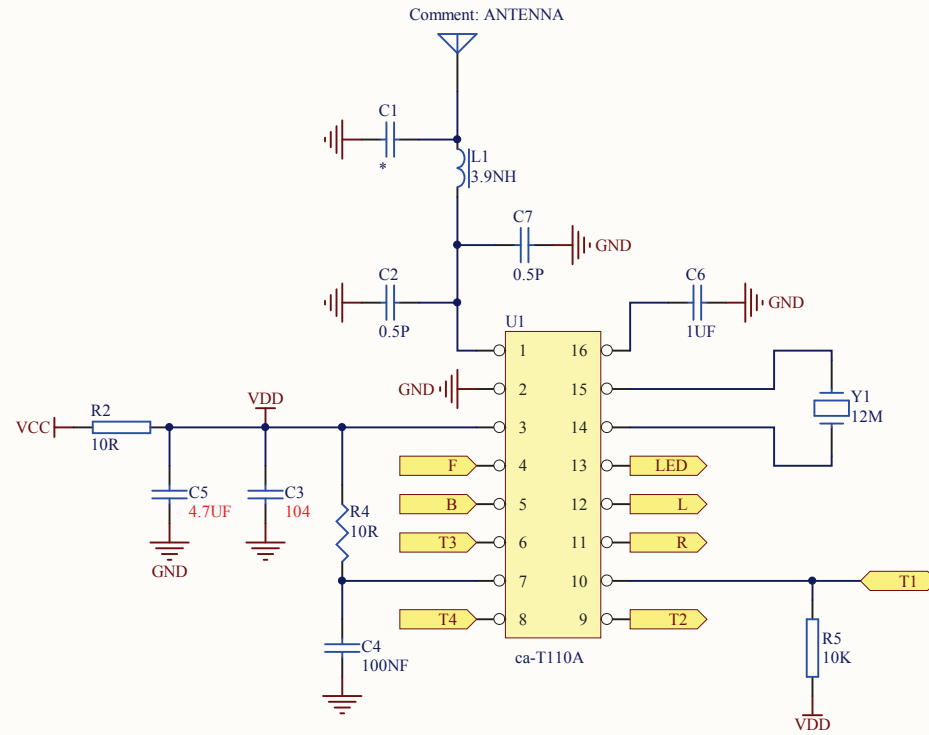

"*" value represents spare socket.

Title			
Size	Number	Revision	
A4			
Date:	2020/4/25	Sheet of	
File:	E:\ E _6	.SchDoc	Drawn By: