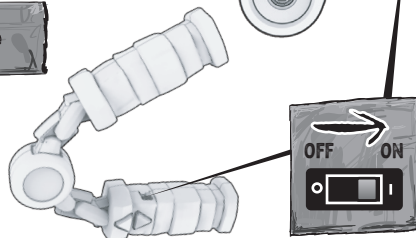

COWABUNGA SKATE RC MIKEY

POWER

1 BATTERIES: 2x AAA(NOT INCLUDED)

2 CHARGING INDICATOR

CHARGING: RED

CHARGED: GREEN

Please fully charge the toy for the first time use and always keep battery fully charged even when the toy is not in use. This will help ensure that the battery will work properly and prevent it from weakening over time.

3 TURN ON REMOTE AND SKATEBOARD

Note: Always turn off when not in use

FCC ID : 2AWSR-F71124A /
FCC ID : 2AWSR-F71124B
MODEL : 71124

* All instruction sheets must be retained since it contains important information.

CONTENTS

Charge through either the USB-C or Micro USB ports.

REMOTE FUNCTIONS

4 PUSH BUTTONS TO DRIVE

5 OPEN AND CLOSE HANDLE ON CONTROLLER TO TURN

FCC label compliance statement: