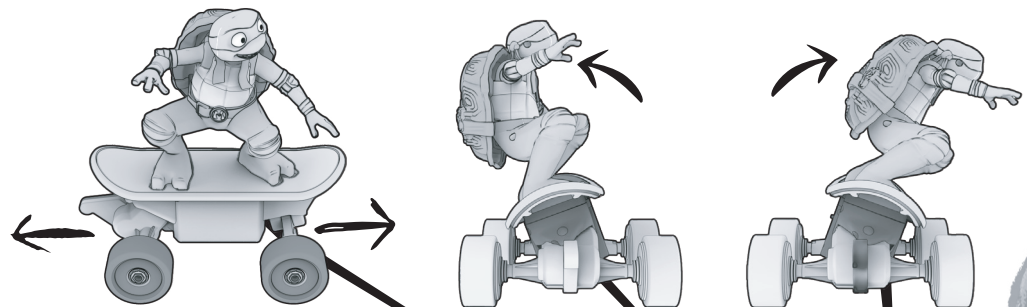

REMOTE FUNCTIONS

4 PUSH BUTTONS TO DRIVE

5 OPEN AND CLOSE HANDLE ON CONTROLLER TO TURN

FCC label compliance statement:

This device complies with part 15 of the FCC rules. Operation is subject to the following two conditions:
1. This device may not cause harmful interference, and
2. This device must accept any interference received, including interference that may cause undesired operation.
Note: This equipment has been tested and found to comply with the limits for a Class B digital device, pursuant to Part 15 of the FCC Rules. These limits are designed to provide reasonable protection against harmful interference in a residential installation. This equipment generates, uses and can radiate radio frequency energy and, if not installed and used in accordance with the instructions, may cause harmful interference to radio communications. However, there is no guarantee that interference will not occur in a particular installation. If this equipment does cause harmful interference to radio or television reception, which can be determined by turning the equipment off and on, the user is encouraged to try to correct the interference by one or more of the following measures:
- Reorient or relocate the receiving antenna
- Increase the separation between the equipment and receiver
- Connect the equipment into an outlet on a circuit different from that to which the receiver is connected
- Consult the dealer or an experienced radio/TV technician for help
Warning: Changes or modifications to this unit not expressly approved by the party responsible for compliance could void the user's authority to operate the equipment

We reserve the right to improve/amend specifications and colors without notice.

- The transformer, power supply or battery charger used with the electric toy shall be regularly examined for damage to the supply cord, plug, enclosure or other parts, and in the event of damage, it shall not be used until the damage has been repaired.
- The toy shall only be used with a transformer for toys or a power supply for toys;
- The toy shall only be used with a 5V/2A USB-A charger.
- The toy is not to be connected to more than the recommended number of transformers or power supplies.

TYPE OF EQUIPMENT : TMNT COWABUNGA SKATE RC MOVIE (71124)
MODEL NO. : 71124A, 71124B
ADDITIONAL MODEL : 71124

Distributed by Funrise, Inc., Sherman Oaks, CA 91403 U.S.A.
1800-882-3808

© 2024 Viacom Overseas Holdings C.V.
All Rights Reserved.