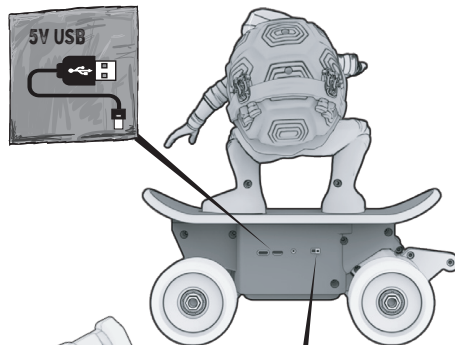

COWABUNGA SKATE RC MIKEY

POWER

1 BATTERIES: 2x AAA(NOT INCLUDED)

2 CHARGING INDICATOR

CHARGING: RED

CHARGED: GREEN

Please fully charge the toy for the first time use and always keep battery fully charged even when the toy is not in use. This will help ensure that the battery will work properly and prevent it from weakening over time.

3 TURN ON REMOTE AND SKATEBOARD

Note: Always turn off when not in use

FCC ID : 2AWSR-F71124A /
FCC ID : 2AWSR-F71124B
MODEL : 71124

* All instruction sheets must be retained since it contains important information.

CONTENTS

Charge through either the USB-C or Micro USB ports.

REMOTE FUNCTIONS

4 PUSH BUTTONS TO DRIVE

5 OPEN AND CLOSE HANDLE ON CONTROLLER TO TURN

FCC label compliance statement: