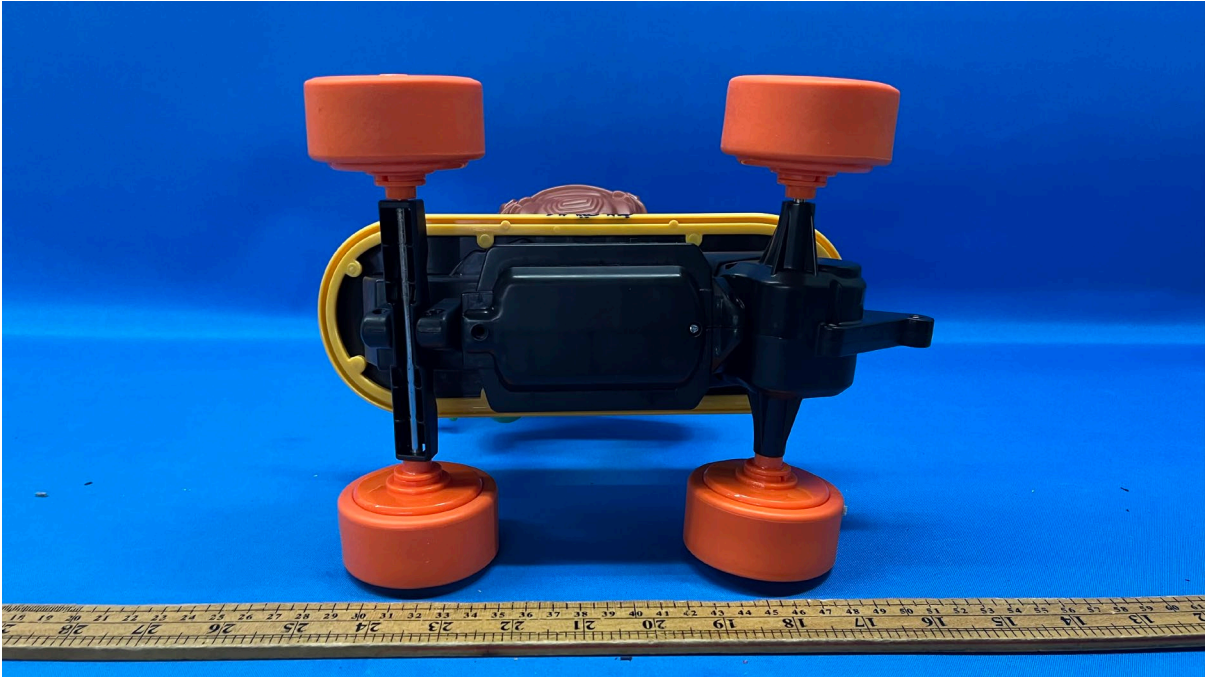

Equipment Photographs

(External)

INTERTEK TESTING SERVICES

Equipment Photographs

(External)

FCC ID: 2AWSR-F71124A
IC: 26260-F71124A