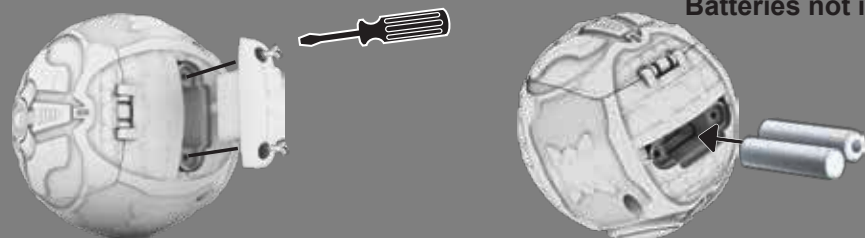

ROCKET LEAGUE®

MICRO RC COMPETITION PACK™

BATTERY INSTALLATION

AAA batteries: 2
Batteries not included.

HOW TO CHARGE

1. Turn car switch to the OFF position.
2. Press and lift door
3. Align car contacts with charger contacts, then slide it back until car locks in place
4. Indicator light on remote will turn on when charging
5. When charging is complete (about 8 minutes), the indicator light will turn off

This toy contains batteries that are non-replaceable.

VEHICLE FUNCTIONS

Turn car switch to the ON position

REMOTE FUNCTIONS

FCC label compliance statement:

This device complies with part 15 of the FCC rules. Operation is subject to the following two conditions: