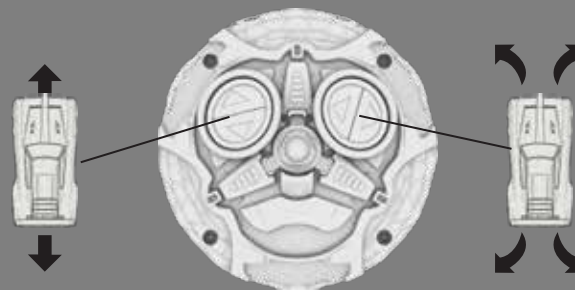

ROCKET LEAGUE®

MICRO RC COMPETITION PACK™

BATTERY INSTALLATION

AAA batteries: 2
Batteries not included.

HOW TO CHARGE

1. Turn car switch to the OFF position.
2. Press and lift door
3. Align car contacts with charger contacts, then slide it back until car locks in place
4. Indicator light on remote will turn on when charging
5. When charging is complete (about 8 minutes), the indicator light will turn off

This toy contains batteries that are non-replaceable.

VEHICLE FUNCTIONS

Turn car switch to the ON position

REMOTE FUNCTIONS

FCC label compliance statement:

This device complies with part 15 of the FCC rules. Operation is subject to the following two conditions: