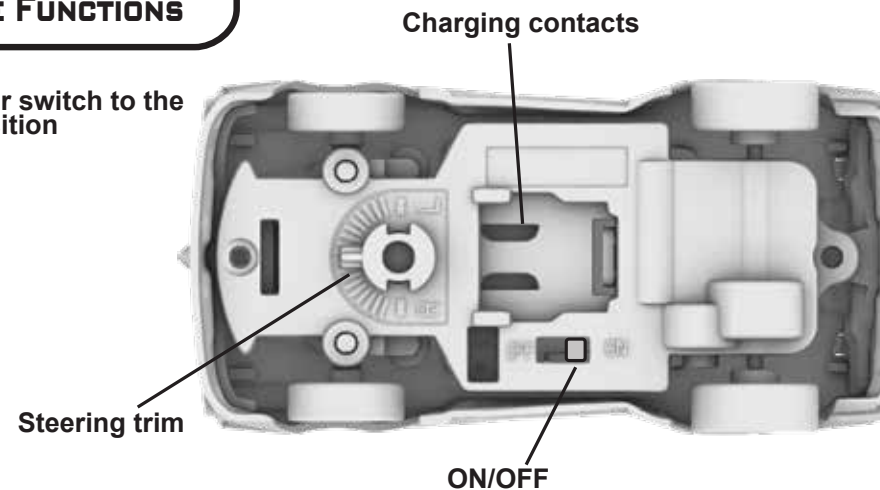

ROCKET LEAGUE®

MICRO RC COMPETITION PACK™

BATTERY INSTALLATION

AAA batteries: 2
Batteries not included.

HOW TO CHARGE

1. Turn car switch to the OFF position.
2. Press and lift door
3. Align car contacts with charger contacts, then slide it back until car locks in place
4. Indicator light on remote will turn on when charging
5. When charging is complete (about 8 minutes), the indicator light will turn off

This toy contains batteries that are non-replaceable.

VEHICLE FUNCTIONS

Turn car switch to the ON position

REMOTE FUNCTIONS

FCC label compliance statement:

This device complies with part 15 of the FCC rules. Operation is subject to the following two conditions: