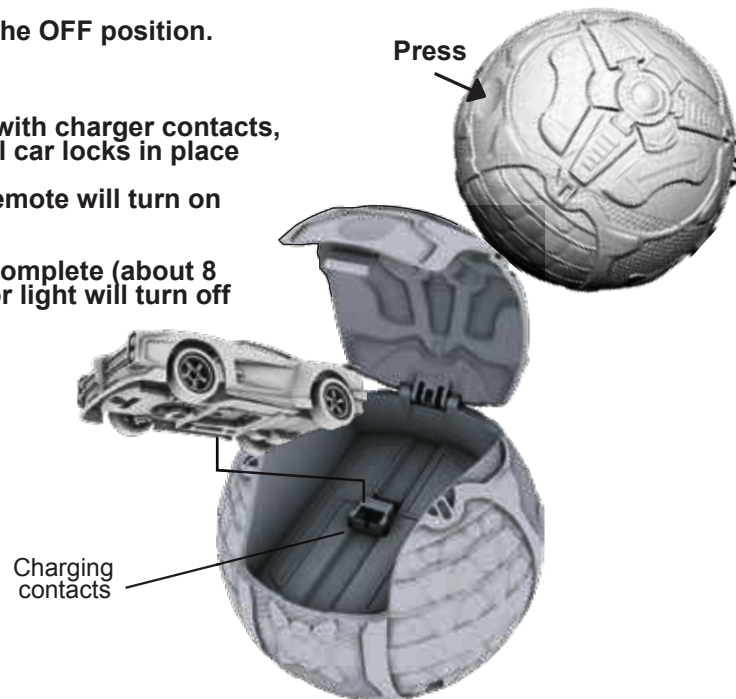

ROCKET LEAGUE®

MICRO RC COMPETITION PACK™

BATTERY INSTALLATION

AAA batteries: 2
Batteries not included.

HOW TO CHARGE

1. Turn car switch to the OFF position.
2. Press and lift door
3. Align car contacts with charger contacts, then slide it back until car locks in place
4. Indicator light on remote will turn on when charging
5. When charging is complete (about 8 minutes), the indicator light will turn off

This toy contains batteries that are non-replaceable.

VEHICLE FUNCTIONS

Turn car switch to the ON position

REMOTE FUNCTIONS

FCC label compliance statement:

This device complies with part 15 of the FCC rules. Operation is subject to the following two conditions: