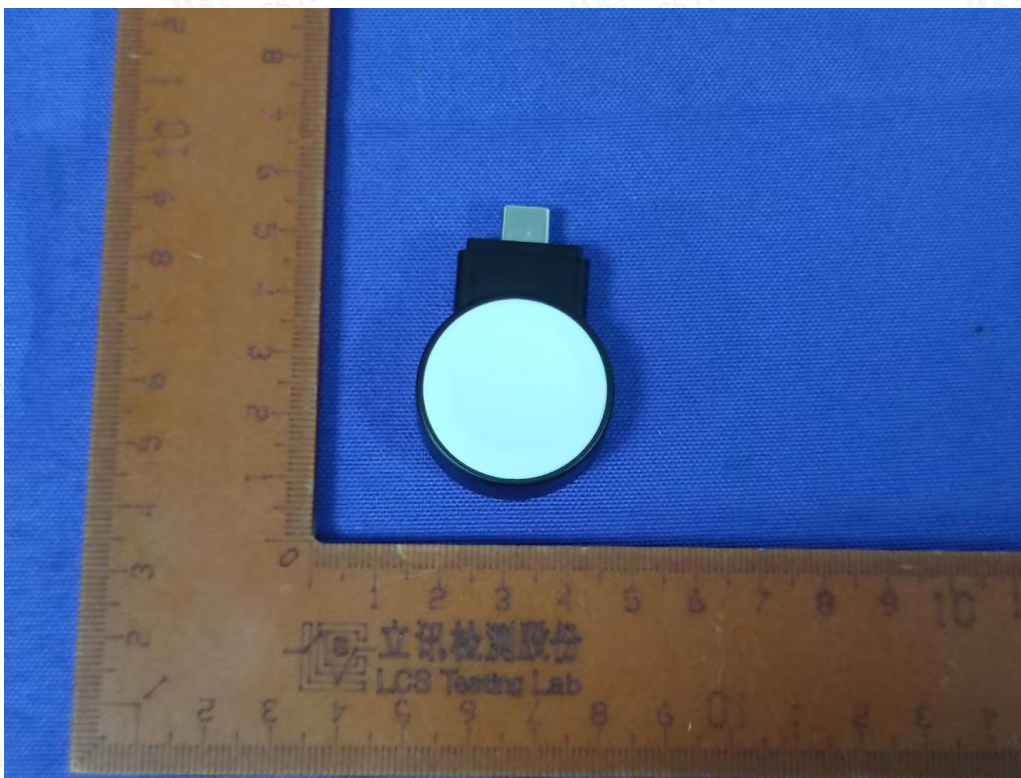

EXTERIOR PHOTOGRAPHS

Fig. 1

Fig. 2

Shenzhen LCS Compliance Testing Laboratory Ltd.

Add: 101, 201 Bldg A & 301 Bldg C, Juji Industrial Park Yabianxueziwei, Shajing Street, Baoan District, Shenzhen, 518000, China