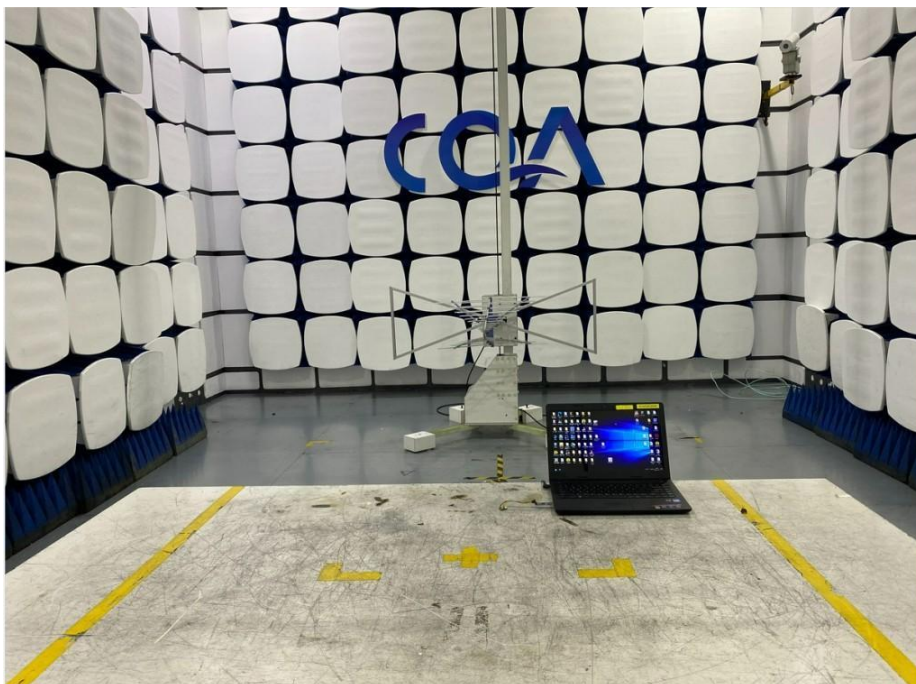

1 Photographs - EUT Test Setup

1.1 Radiated Spurious Emission

9kHz~30MHz:

30MHz~1GHz:

Above 1GHz:

1.2 Conducted Emissions Test Setup