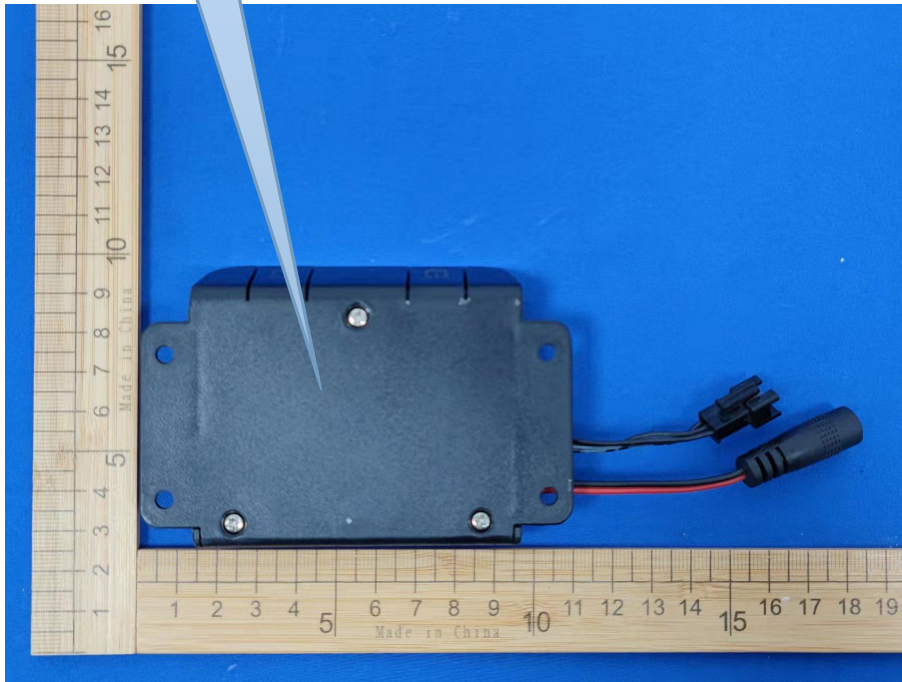

Label  
location

Label & label location

20mm\*40mm

I43 Polygon Leg Glass Desktop  
Gaming Desk  
FCC ID: 2AWRVERK-GTG-I43V1