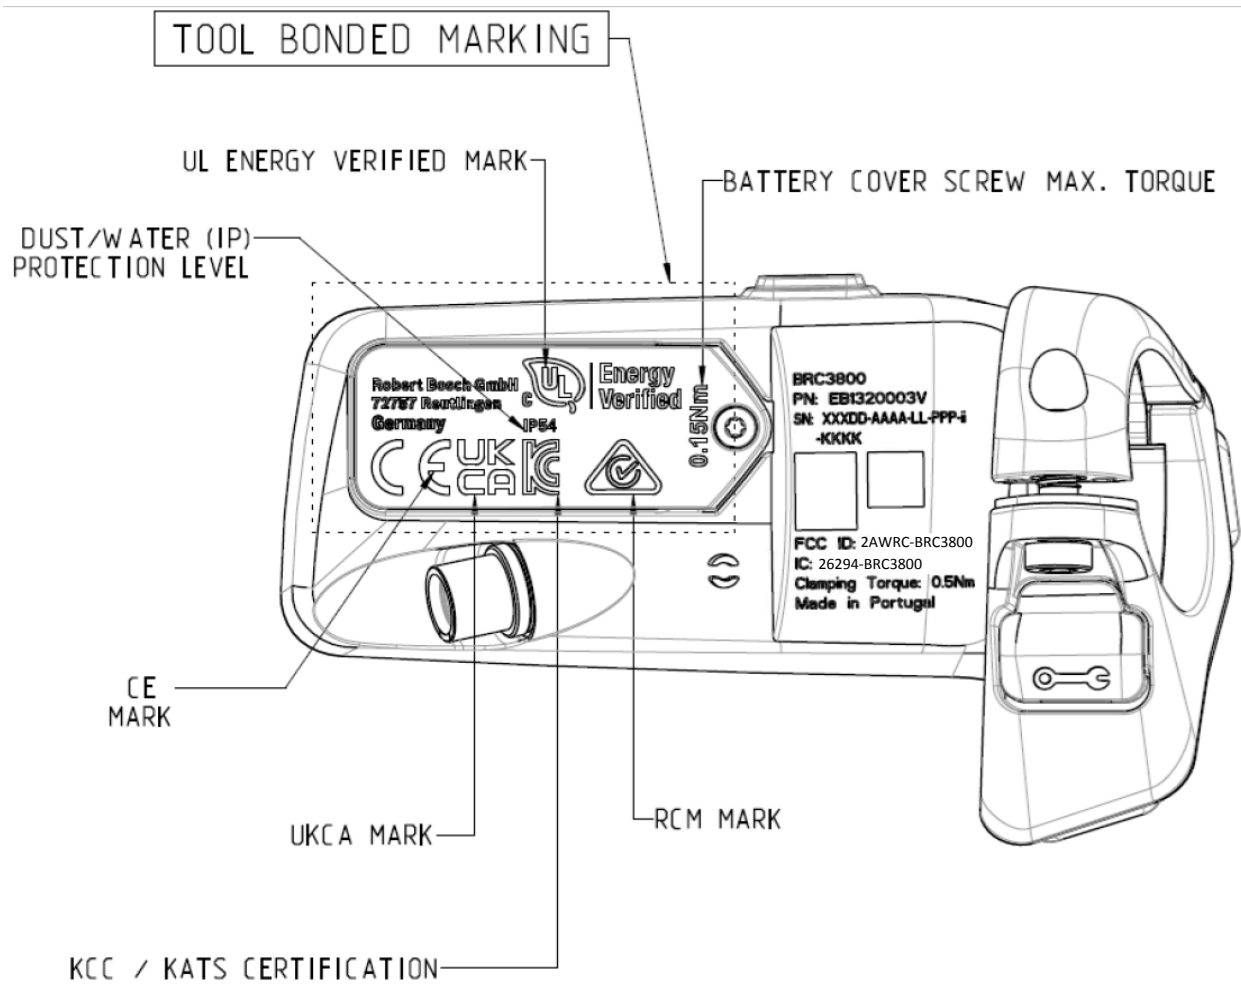

## BRC3800 Markings

Marks into the e-bike screen