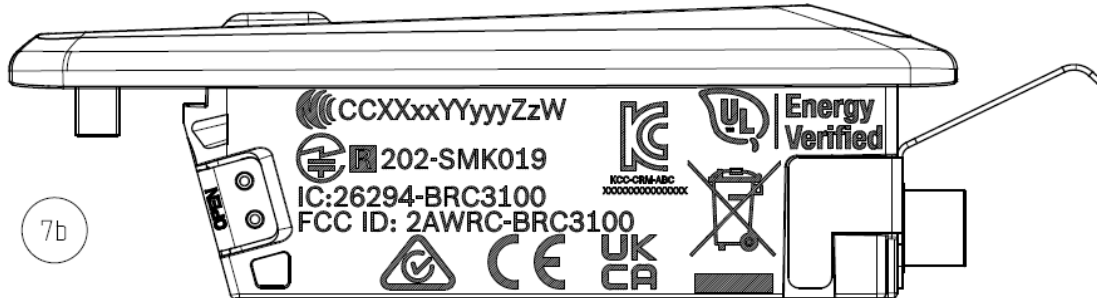

FCC ID: 2AWRC-BRC3100

IC: 26294-BRC3100

HVIN: BRC3100

DMC (DATA MATRIX CODE) 8a  
CONTENT:  
PART NUMBER-SERIAL NUMBER-PRODUCT CODE  
EB13100000-XXXDD-AAAA-LL-PPP-ii-KKKK-BRC3100  
(LASER MARKING)

SERIAL NUMBER  
(LASER MARKING)