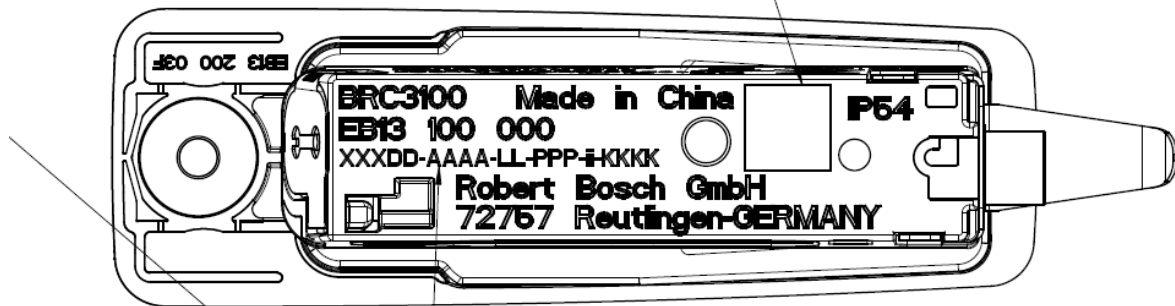

FCC ID: 2AWRC-BRC3100

IC: 26294-BRC3100

HVIN: BRC3100

DMC (DATA MATRIX CODE) 8a  
CONTENT:  
PART NUMBER-SERIAL NUMBER-PRODUCT CODE  
EB13100000-XXXDD-AAAA-LL-PPP-ii-KKKK-BRC3100  
(LASER MARKING)

SERIAL NUMBER  
(LASER MARKING)