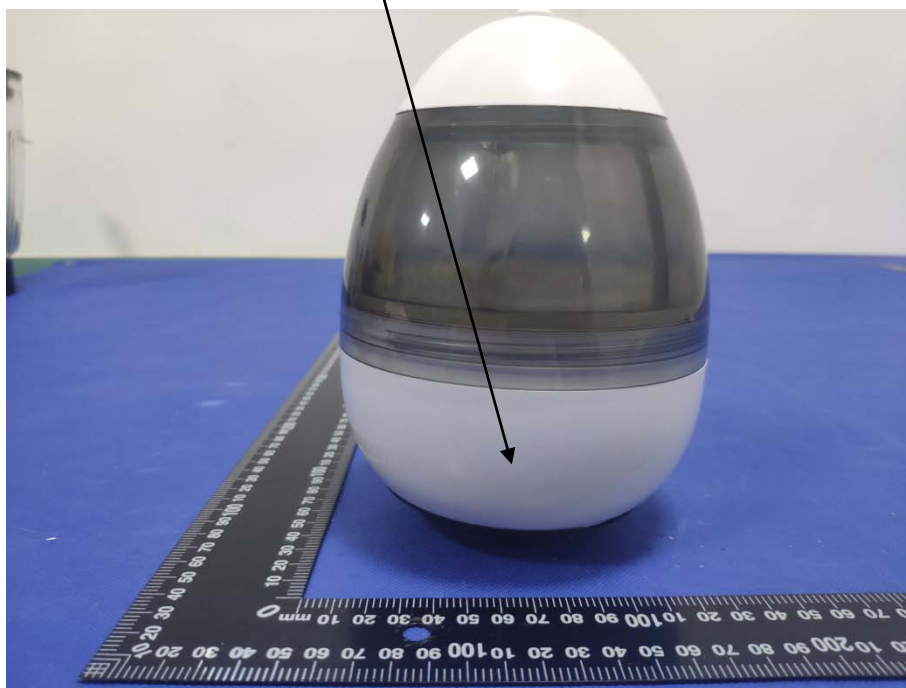

Label and label location

Pet Treat Dispenser
PTD-01
FCC ID:2AWR3-PTD-01
IC:26247-PTD01
Manufacturer: Dongguan XBD Technology Co., Ltd
Address: Room 1029, No. 1 Building , #6 Northern
Industrial Road, Songshan Lake, Dongguan , China

  XXX-XXXXXX  3mm    Made in China

Label Material: PVC paper

Label color: white

The content of the label color: Black

Label and label location

Pet Treat Dispenser
PTD-02
FCC ID:2AWR3-PTD-01
IC:26247-PTD01
Manufacturer: Dongguan XBD Technology Co., Ltd
Address: Room 1029, No. 1 Building , #6 Northern
Industrial Road, Songshan Lake, Dongguan , China

 XXX-XXXXXX  3mm    Made in China

Label Material: PVC paper
Label color: white
The content of the label color: Black

Label and label location

Pet Treat Dispenser
PTD-03
FCC ID:2AWR3-PTD-01
IC:26247-PTD01
Manufacturer: Dongguan XBD Technology Co., Ltd
Address: Room 1029, No. 1 Building , #6 Northern
Industrial Road, Songshan Lake, Dongguan , China

  XXX-XXXXXX  3mm    Made in China

Label Material: PVC paper

Label color: white

The content of the label color: Black