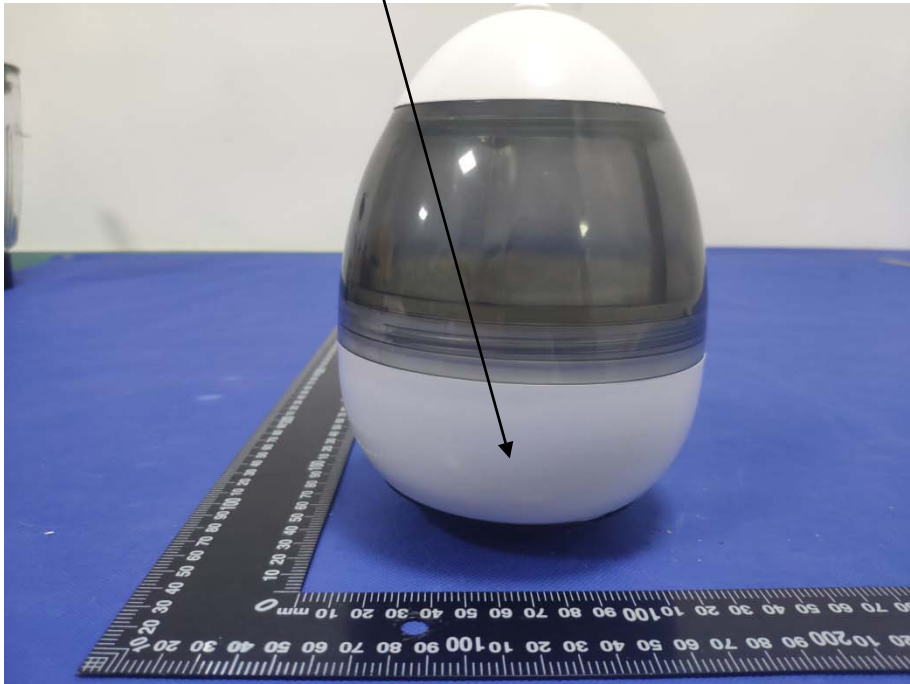

  XXX-XXXXXX  3mm    Made in China

Label Material: PVC paper

Label color: white

The content of the label color: Black

Label and label location

Pet Treat Dispenser
PTD-02
FCC ID:2AWR3-PTD-01
IC:26247-PTD01
Manufacturer: Dongguan XBD Technology Co., Ltd
Address: Room 1029, No. 1 Building , #6 Northern
Industrial Road, Songshan Lake, Dongguan , China

 XXX-XXXXXX  3mm    Made in China

Label Material: PVC paper
Label color: white
The content of the label color: Black

Label and label location

Pet Treat Dispenser
PTD-03
FCC ID:2AWR3-PTD-01
IC:26247-PTD01
Manufacturer: Dongguan XBD Technology Co., Ltd
Address: Room 1029, No. 1 Building , #6 Northern
Industrial Road, Songshan Lake, Dongguan , China

  XXX-XXXXXX  3mm    Made in China

Label Material: PVC paper

Label color: white

The content of the label color: Black