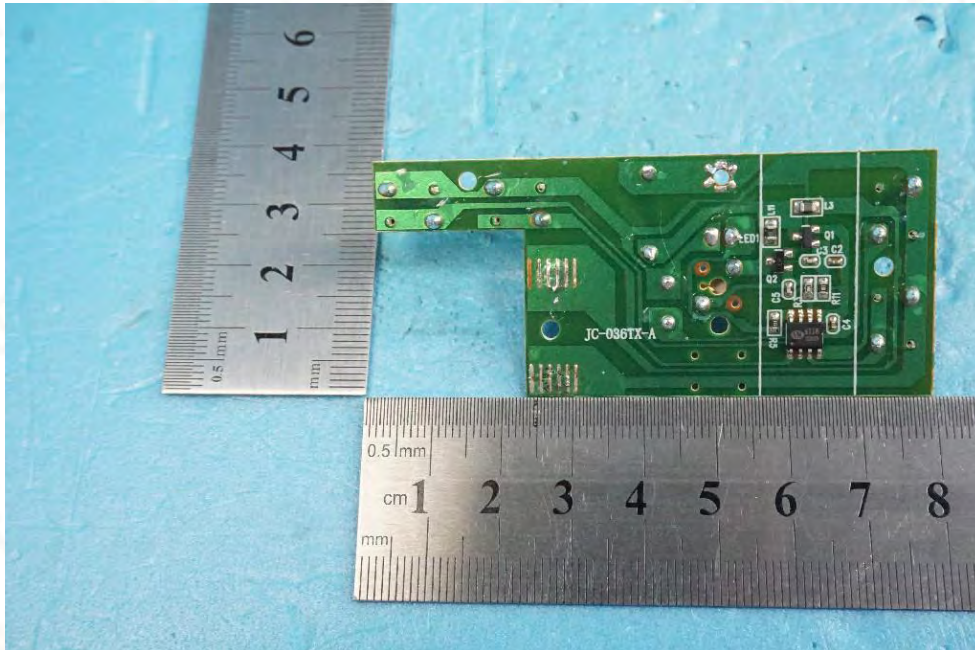

Internal Photos of the EUT

Product Name: RC CAR

Product Model: 050303

View 1

View 2

This report sets forth our findings solely with respect to the test samples identified herein. The results set forth in this report are not indicative or representative of the quality or characteristics of the lot from which a test sample was taken or any similar or identical product unless specifically and expressly noted. Disagreement against this test report, if any, should be filed with to our company in writing within 15 days of receiving the report. Any copying or replication of this report to or for any other person or entity, or use of our name or trademark, is permitted only with our prior written permission.

Internal Photos of the EUT

Product Name: RC CAR

Product Model: 050303

View 3

This report sets forth our findings solely with respect to the test samples identified herein. The results set forth in this report are not indicative or representative of the quality or characteristics of the lot from which a test sample was taken or any similar or identical product unless specifically and expressly noted. Disagreement against this test report, if any, should be filed with to our company in writing within 15 days of receiving the report. Any copying or replication of this report to or for any other person or entity, or use of our name or trademark, is permitted only with our prior written permission.