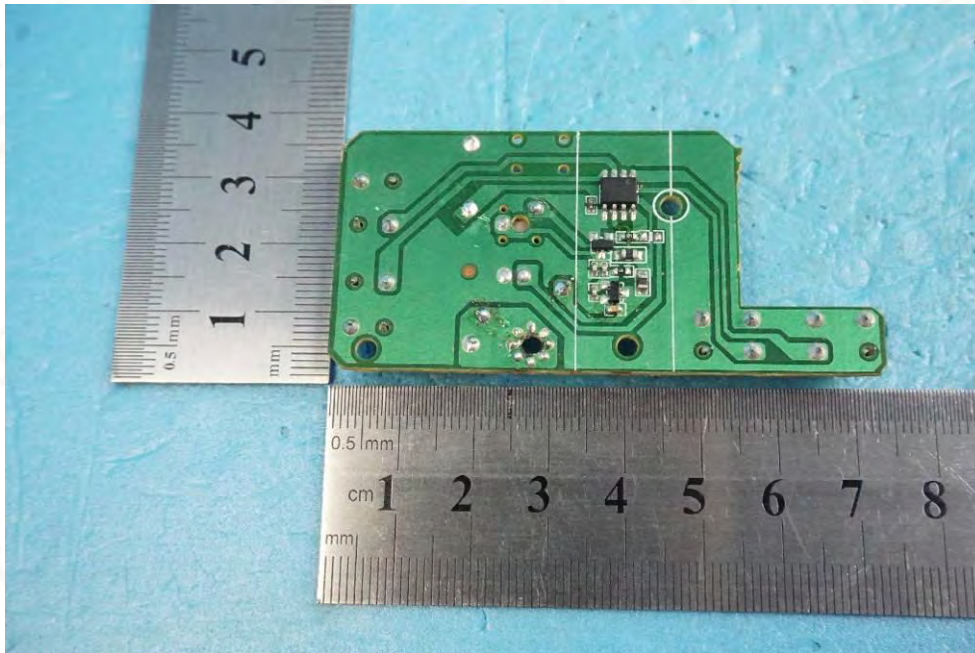

Internal Photos of the EUT

Product Name: RC CAR

Product Model: 200410

View 1

View 2

This report sets forth our findings solely with respect to the test samples identified herein. The results set forth in this report are not indicative or representative of the quality or characteristics of the lot from which a test sample was taken or any similar or identical product unless specifically and expressly noted. Disagreement against this test report, if any, should be filed with to our company in writing within 15 days of receiving the report. Any copying or replication of this report to or for any other person or entity, or use of our name or trademark, is permitted only with our prior written permission.

Internal Photos of the EUT

Product Name: RC CAR

Product Model: 200410

View 3

This report sets forth our findings solely with respect to the test samples identified herein. The results set forth in this report are not indicative or representative of the quality or characteristics of the lot from which a test sample was taken or any similar or identical product unless specifically and expressly noted. Disagreement against this test report, if any, should be filed with to our company in writing within 15 days of receiving the report. Any copying or replication of this report to or for any other person or entity, or use of our name or trademark, is permitted only with our prior written permission.