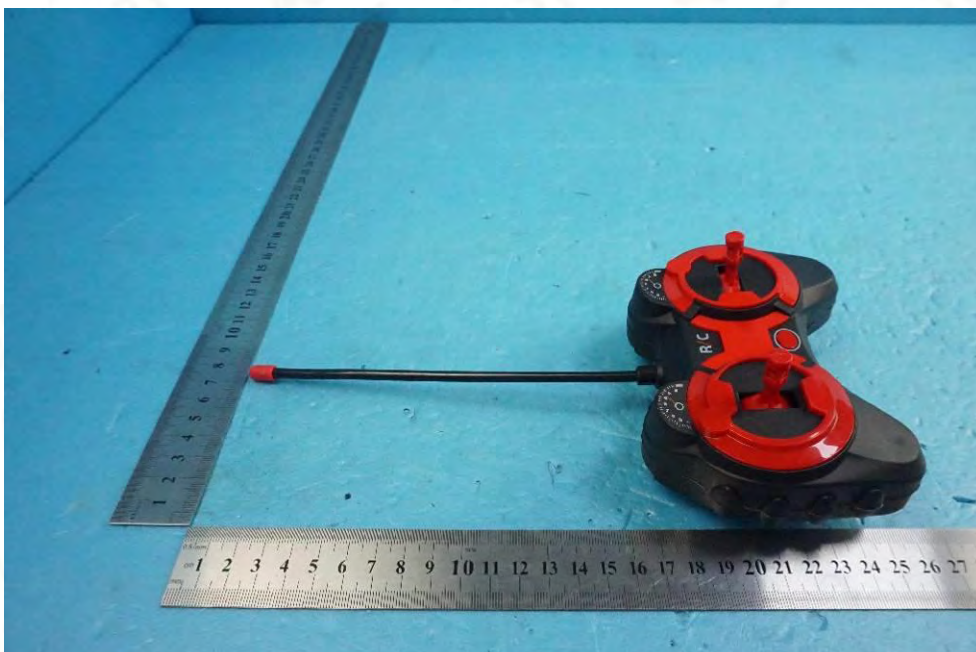

## External Photos of the EUT

Product Name: RC CAR

Product Model: 200410

View 3

View 4

This report sets forth our findings solely with respect to the test samples identified herein. The results set forth in this report are not indicative or representative of the quality or characteristics of the lot from which a test sample was taken or any similar or identical product unless specifically and expressly noted. Disagreement against this test report, if any, should be filed with to our company in writing within 15 days of receiving the report. Any copying or replication of this report to or for any other person or entity, or use of our name or trademark, is permitted only with our prior written permission.

## External Photos of the EUT

Product Name: RC CAR

Product Model: 200410

View 5

View 6

This report sets forth our findings solely with respect to the test samples identified herein. The results set forth in this report are not indicative or representative of the quality or characteristics of the lot from which a test sample was taken or any similar or identical product unless specifically and expressly noted. Disagreement against this test report, if any, should be filed with to our company in writing within 15 days of receiving the report. Any copying or replication of this report to or for any other person or entity, or use of our name or trademark, is permitted only with our prior written permission.