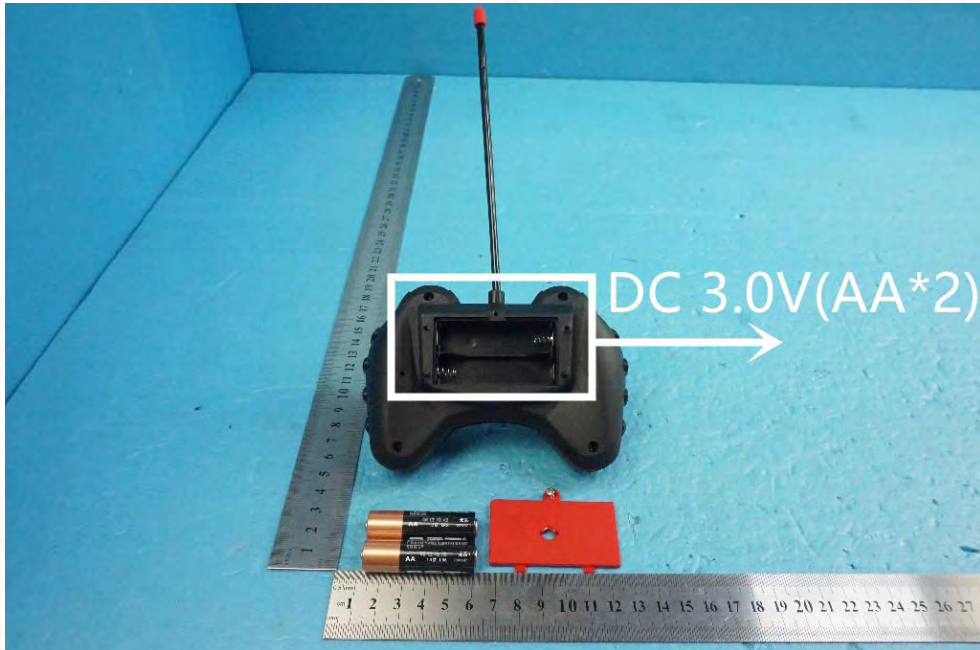

## External Photos of the EUT

Product Name: RC CAR

Product Model: 200410

View 5

View 6

This report sets forth our findings solely with respect to the test samples identified herein. The results set forth in this report are not indicative or representative of the quality or characteristics of the lot from which a test sample was taken or any similar or identical product unless specifically and expressly noted. Disagreement against this test report, if any, should be filed with to our company in writing within 15 days of receiving the report. Any copying or replication of this report to or for any other person or entity, or use of our name or trademark, is permitted only with our prior written permission.

## External Photos of the EUT

Product Name: RC CAR

Product Model: 200410

View 7

This report sets forth our findings solely with respect to the test samples identified herein. The results set forth in this report are not indicative or representative of the quality or characteristics of the lot from which a test sample was taken or any similar or identical product unless specifically and expressly noted. Disagreement against this test report, if any, should be filed with to our company in writing within 15 days of receiving the report. Any copying or replication of this report to or for any other person or entity, or use of our name or trademark, is permitted only with our prior written permission.