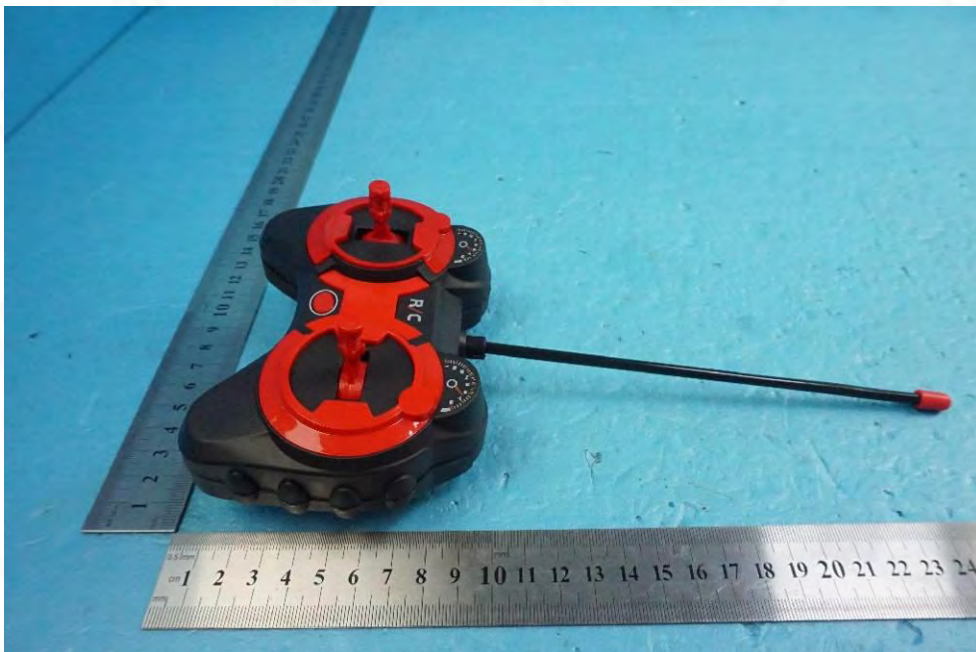

## External Photos of the EUT

Product Name: RC CAR

Product Model: 200410

View 1

View 2

This report sets forth our findings solely with respect to the test samples identified herein. The results set forth in this report are not indicative or representative of the quality or characteristics of the lot from which a test sample was taken or any similar or identical product unless specifically and expressly noted. Disagreement against this test report, if any, should be filed with to our company in writing within 15 days of receiving the report. Any copying or replication of this report to or for any other person or entity, or use of our name or trademark, is permitted only with our prior written permission.

## External Photos of the EUT

Product Name: RC CAR

Product Model: 200410

View 3

View 4

This report sets forth our findings solely with respect to the test samples identified herein. The results set forth in this report are not indicative or representative of the quality or characteristics of the lot from which a test sample was taken or any similar or identical product unless specifically and expressly noted. Disagreement against this test report, if any, should be filed with to our company in writing within 15 days of receiving the report. Any copying or replication of this report to or for any other person or entity, or use of our name or trademark, is permitted only with our prior written permission.