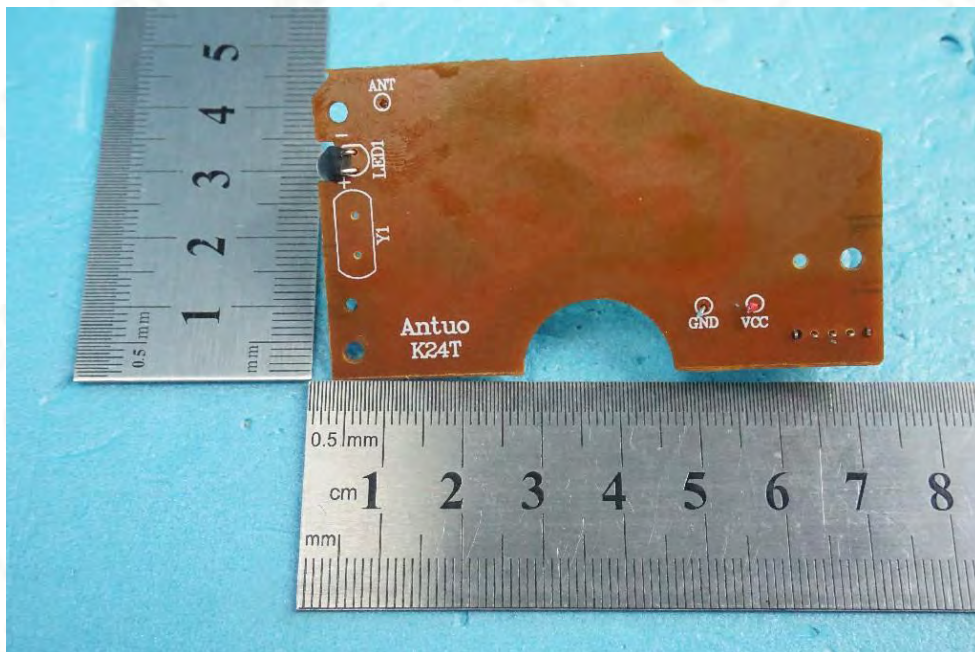

Internal Photos of the EUT

Product Name: RC CAR

Product Model: 032039

View 1

View 2

This report sets forth our findings solely with respect to the test samples identified herein. The results set forth in this report are not indicative or representative of the quality or characteristics of the lot from which a test sample was taken or any similar or identical product unless specifically and expressly noted. Disagreement against this test report, if any, should be filed with to our company in writing within 15 days of receiving the report. Any copying or replication of this report to or for any other person or entity, or use of our name or trademark, is permitted only with our prior written permission.

Internal Photos of the EUT

Product Name: RC CAR

Product Model: 032039

View 3

This report sets forth our findings solely with respect to the test samples identified herein. The results set forth in this report are not indicative or representative of the quality or characteristics of the lot from which a test sample was taken or any similar or identical product unless specifically and expressly noted. Disagreement against this test report, if any, should be filed with to our company in writing within 15 days of receiving the report. Any copying or replication of this report to or for any other person or entity, or use of our name or trademark, is permitted only with our prior written permission.