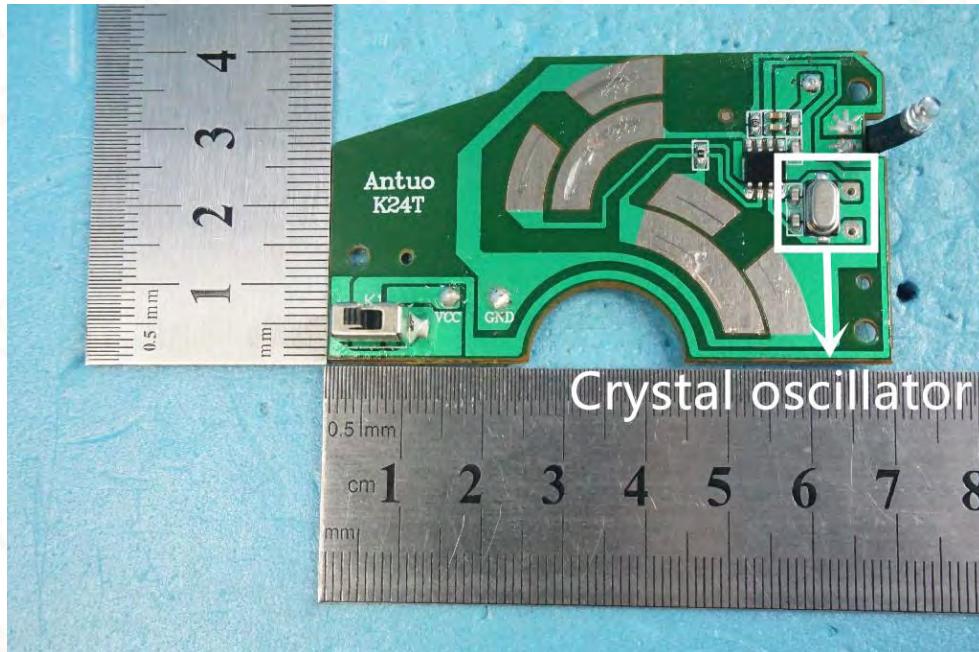

Internal Photos of the EUT

Product Name: RC CAR

Product Model: 032039

View 1

View 2

This report sets forth our findings solely with respect to the test samples identified herein. The results set forth in this report are not indicative or representative of the quality or characteristics of the lot from which a test sample was taken or any similar or identical product unless specifically and expressly noted. Disagreement against this test report, if any, should be filed with to our company in writing within 15 days of receiving the report. Any copying or replication of this report to or for any other person or entity, or use of our name or trademark, is permitted only with our prior written permission.

Internal Photos of the EUT

Product Name: RC CAR

Product Model: 032039

View 3

This report sets forth our findings solely with respect to the test samples identified herein. The results set forth in this report are not indicative or representative of the quality or characteristics of the lot from which a test sample was taken or any similar or identical product unless specifically and expressly noted. Disagreement against this test report, if any, should be filed with to our company in writing within 15 days of receiving the report. Any copying or replication of this report to or for any other person or entity, or use of our name or trademark, is permitted only with our prior written permission.