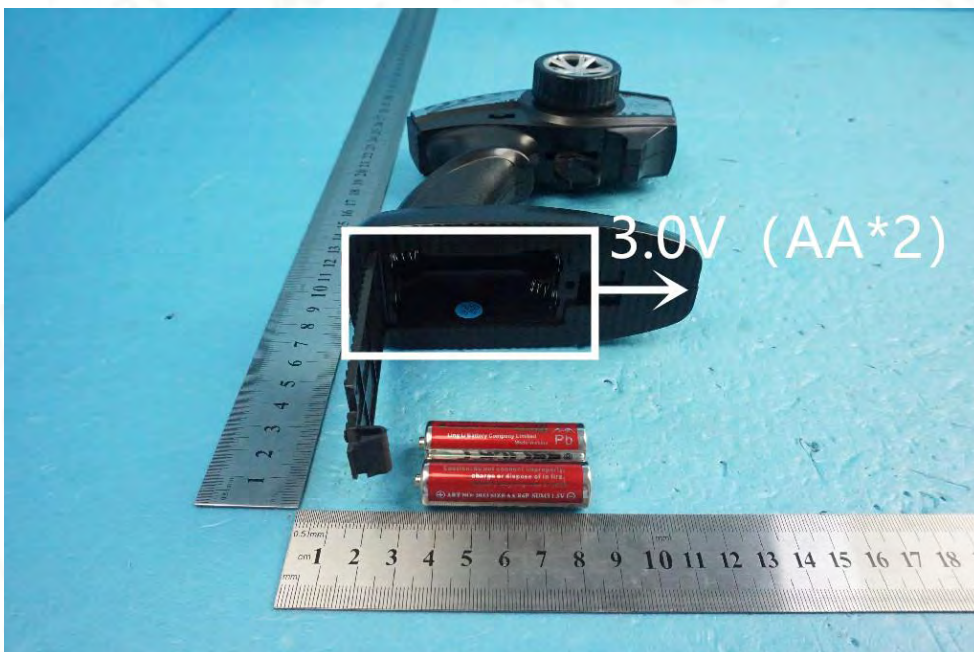

## External Photos of the EUT

Product Name: RC CAR

Product Model: 032039

View 5

View 6

This report sets forth our findings solely with respect to the test samples identified herein. The results set forth in this report are not indicative or representative of the quality or characteristics of the lot from which a test sample was taken or any similar or identical product unless specifically and expressly noted. Disagreement against this test report, if any, should be filed with to our company in writing within 15 days of receiving the report. Any copying or replication of this report to or for any other person or entity, or use of our name or trademark, is permitted only with our prior written permission.

## External Photos of the EUT

Product Name: RC CAR

Product Model: 032039

View 7

View 8

This report sets forth our findings solely with respect to the test samples identified herein. The results set forth in this report are not indicative or representative of the quality or characteristics of the lot from which a test sample was taken or any similar or identical product unless specifically and expressly noted. Disagreement against this test report, if any, should be filed with to our company in writing within 15 days of receiving the report. Any copying or replication of this report to or for any other person or entity, or use of our name or trademark, is permitted only with our prior written permission.