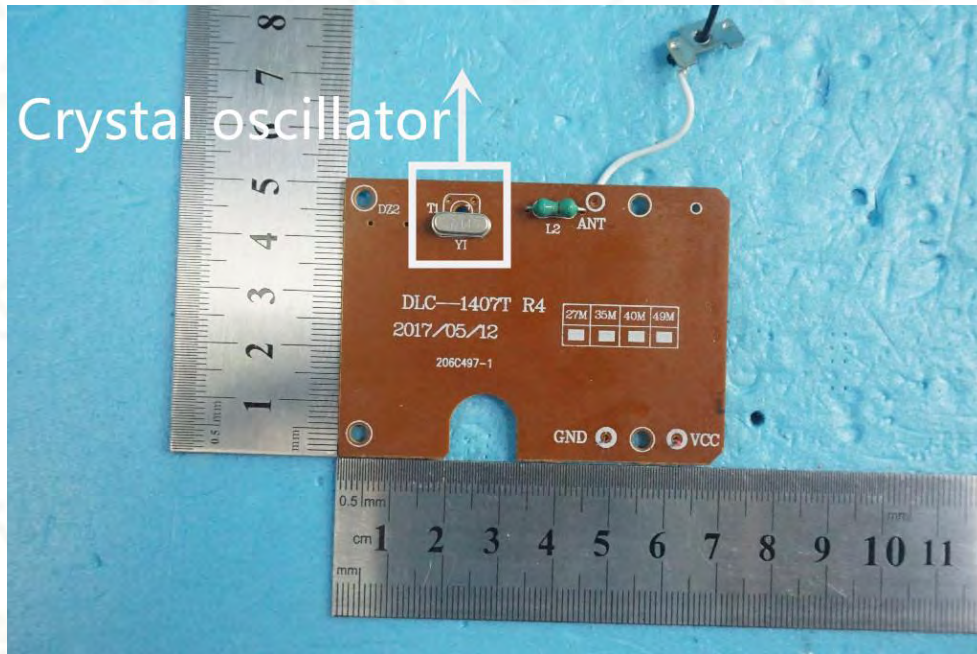

Internal Photos of the EUT

Product Name: RC CAR

Product Model: 060711

View 1

View 2

This report sets forth our findings solely with respect to the test samples identified herein. The results set forth in this report are not indicative or representative of the quality or characteristics of the lot from which a test sample was taken or any similar or identical product unless specifically and expressly noted. Disagreement against this test report, if any, should be filed with to our company in writing within 15 days of receiving the report. Any copying or replication of this report to or for any other person or entity, or use of our name or trademark, is permitted only with our prior written permission.

Internal Photos of the EUT

Product Name: RC CAR

Product Model: 060711

View 3

This report sets forth our findings solely with respect to the test samples identified herein. The results set forth in this report are not indicative or representative of the quality or characteristics of the lot from which a test sample was taken or any similar or identical product unless specifically and expressly noted. Disagreement against this test report, if any, should be filed with to our company in writing within 15 days of receiving the report. Any copying or replication of this report to or for any other person or entity, or use of our name or trademark, is permitted only with our prior written permission.