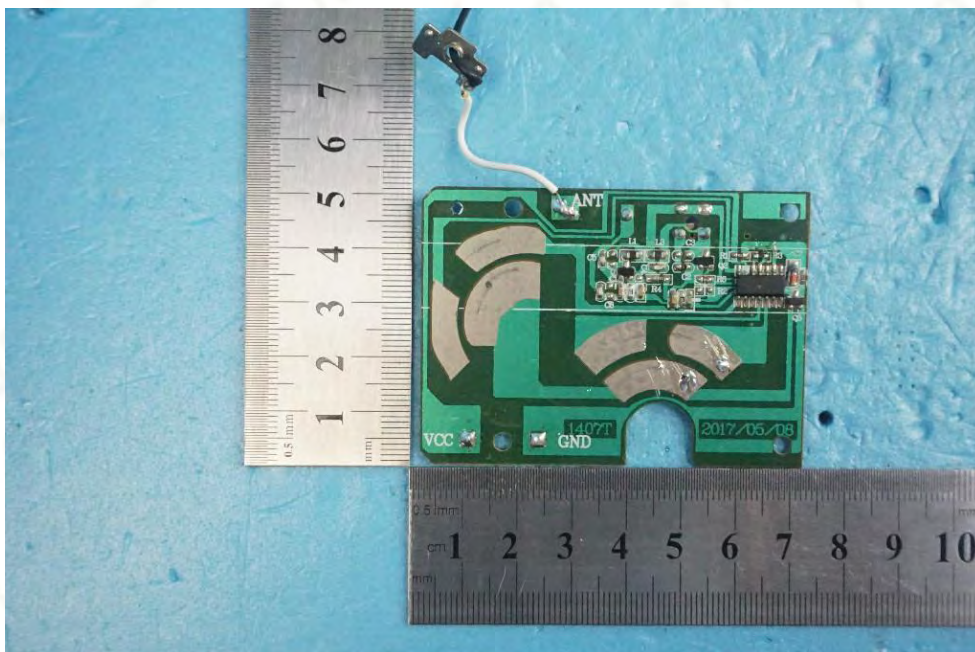

Internal Photos of the EUT

Product Name: RC CAR

Product Model: 060711

View 1

View 2

This report sets forth our findings solely with respect to the test samples identified herein. The results set forth in this report are not indicative or representative of the quality or characteristics of the lot from which a test sample was taken or any similar or identical product unless specifically and expressly noted. Disagreement against this test report, if any, should be filed with to our company in writing within 15 days of receiving the report. Any copying or replication of this report to or for any other person or entity, or use of our name or trademark, is permitted only with our prior written permission.

Internal Photos of the EUT

Product Name: RC CAR

Product Model: 060711

View 3

This report sets forth our findings solely with respect to the test samples identified herein. The results set forth in this report are not indicative or representative of the quality or characteristics of the lot from which a test sample was taken or any similar or identical product unless specifically and expressly noted. Disagreement against this test report, if any, should be filed with to our company in writing within 15 days of receiving the report. Any copying or replication of this report to or for any other person or entity, or use of our name or trademark, is permitted only with our prior written permission.