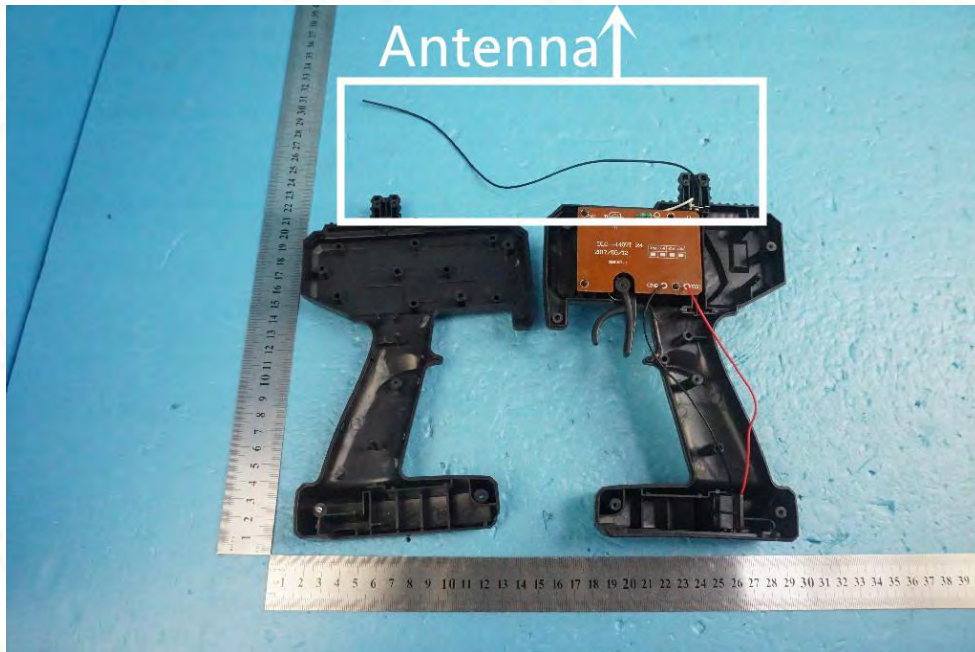

Internal Photos of the EUT

Product Name: RC CAR

Product Model: 060711

View 1

View 2

This report sets forth our findings solely with respect to the test samples identified herein. The results set forth in this report are not indicative or representative of the quality or characteristics of the lot from which a test sample was taken or any similar or identical product unless specifically and expressly noted. Disagreement against this test report, if any, should be filed with to our company in writing within 15 days of receiving the report. Any copying or replication of this report to or for any other person or entity, or use of our name or trademark, is permitted only with our prior written permission.

Internal Photos of the EUT

Product Name: RC CAR

Product Model: 060711

View 3

This report sets forth our findings solely with respect to the test samples identified herein. The results set forth in this report are not indicative or representative of the quality or characteristics of the lot from which a test sample was taken or any similar or identical product unless specifically and expressly noted. Disagreement against this test report, if any, should be filed with to our company in writing within 15 days of receiving the report. Any copying or replication of this report to or for any other person or entity, or use of our name or trademark, is permitted only with our prior written permission.