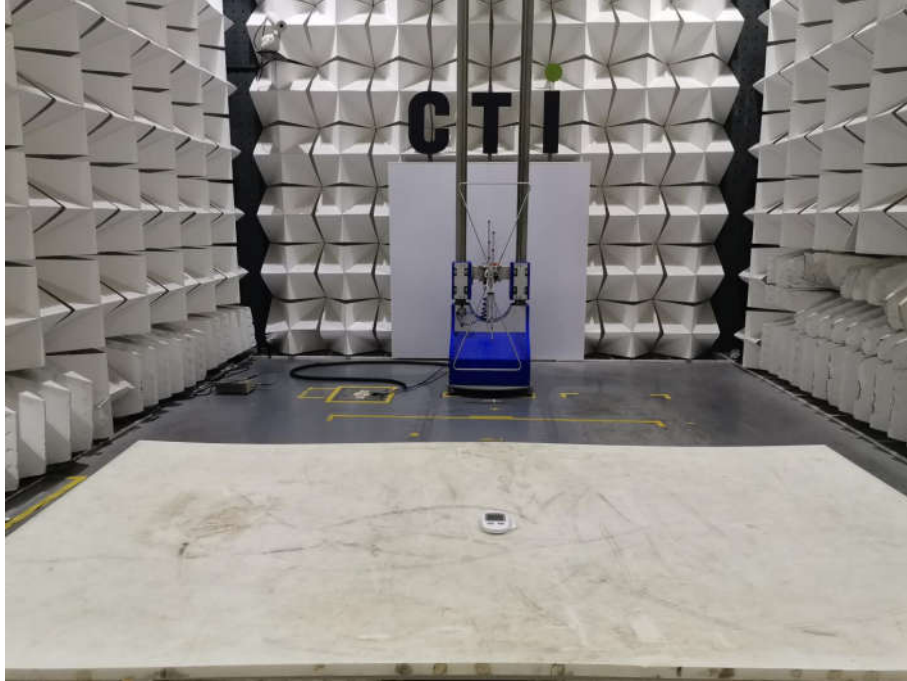

PHOTOGRAPHS OF TEST SETUP

Test Model No.: BG-211b

Radiated spurious emission Test Setup-1(Below 1GHz)

Radiated spurious emission Test Setup-2(Above 1GHz)