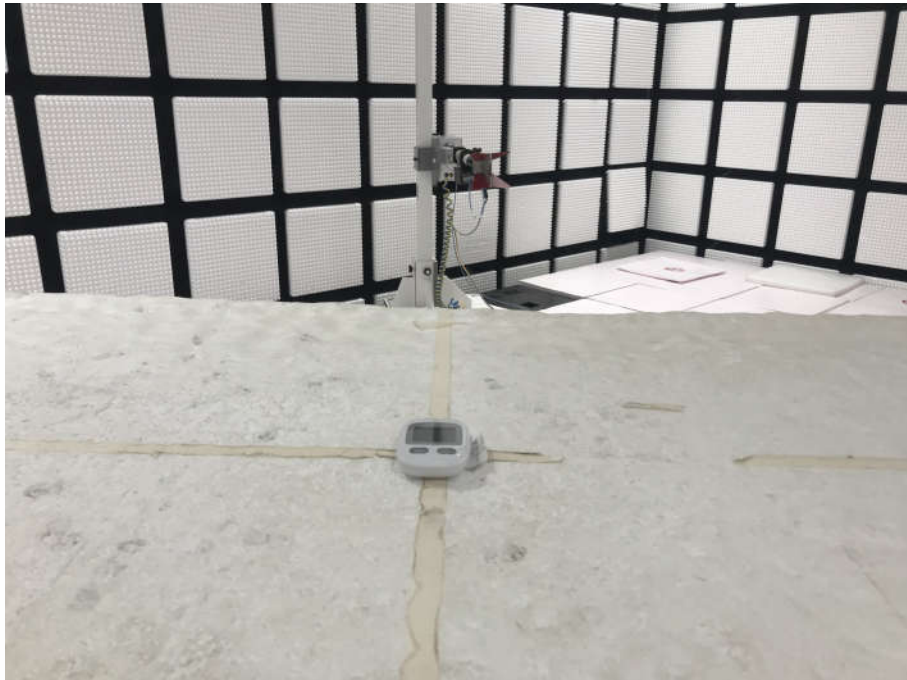

PHOTOGRAPHS OF TEST SETUP

Test Model No.: BG-211b

Radiated spurious emission Test Setup-1(Below 1GHz)

Radiated spurious emission Test Setup-2(Above 1GHz)