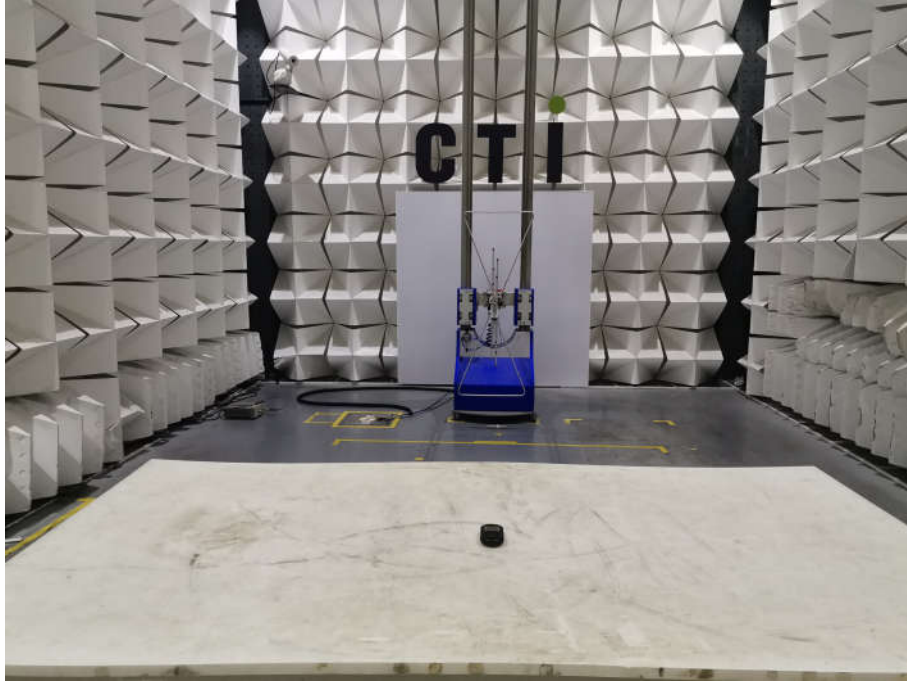

PHOTOGRAPHS OF TEST SETUP

Test Model No.: BG-710b

Radiated spurious emission Test Setup-1(Below 1GHz)

Radiated spurious emission Test Setup-2(Above 1GHz)