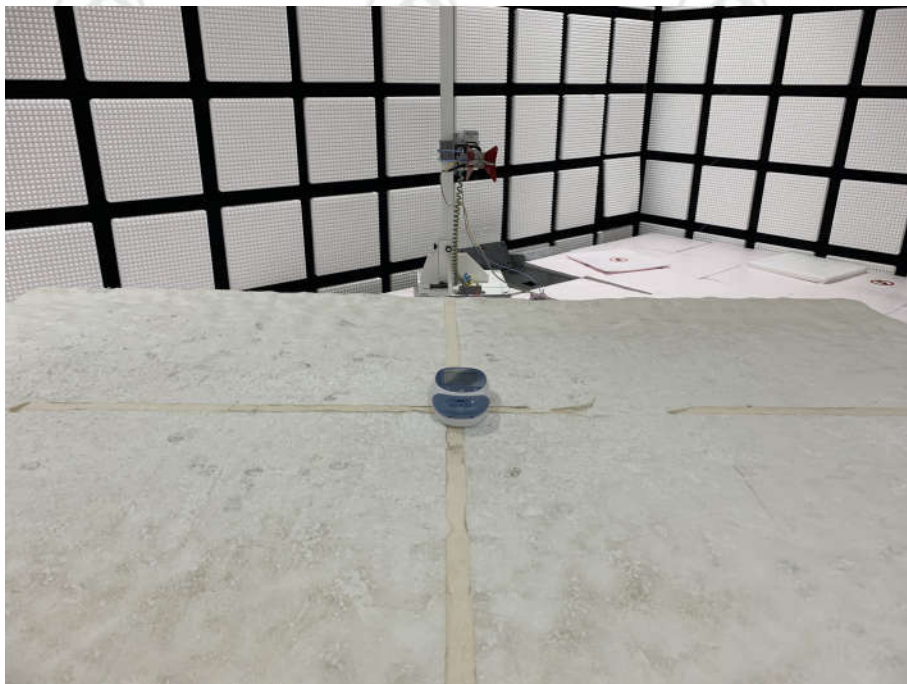

## PHOTOGRAPHS OF TEST SETUP

Test model No.: HB-202

**Radiated spurious emission Test Setup-1(Below 1GHz)**

**Radiated spurious emission Test Setup-2(Above 1GHz)**

**Conducted Emissions Test Setup**