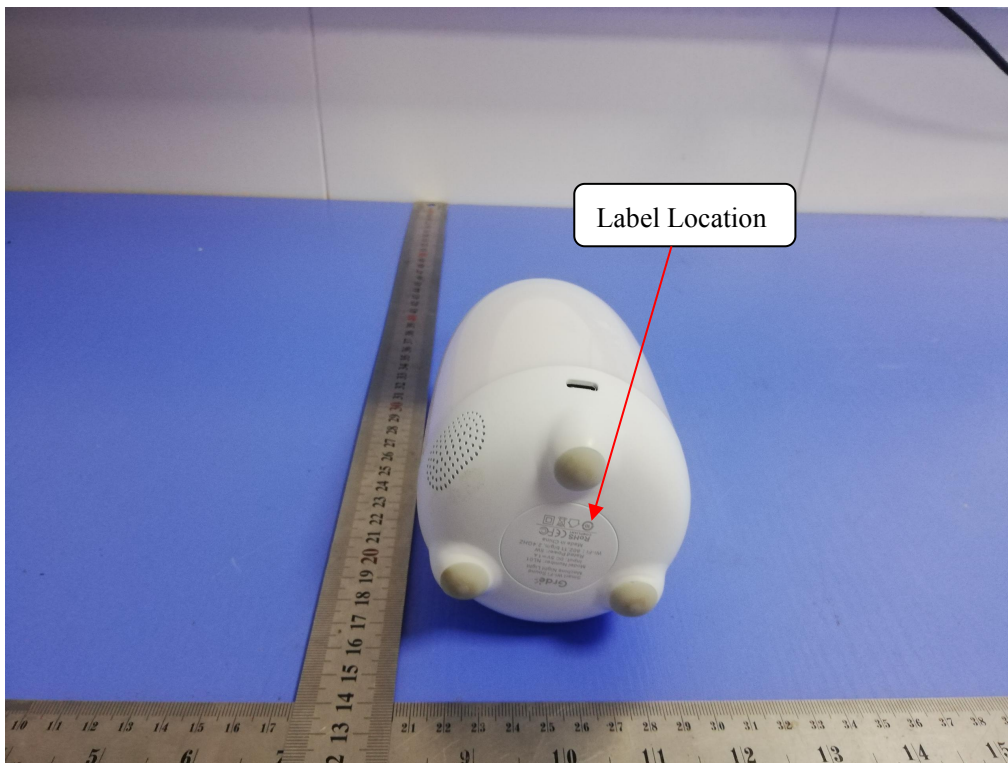

LABEL AND LOCATION

**Sound Machine Night Light**  
**Model No.: NL01**  
**FCC ID: 2AWPE-NL01**

(Size: L3.0m x 3.0cm)

Material: Tagboard  
Glue: adhesive sticker  
Font color: Blue  
Label color: White