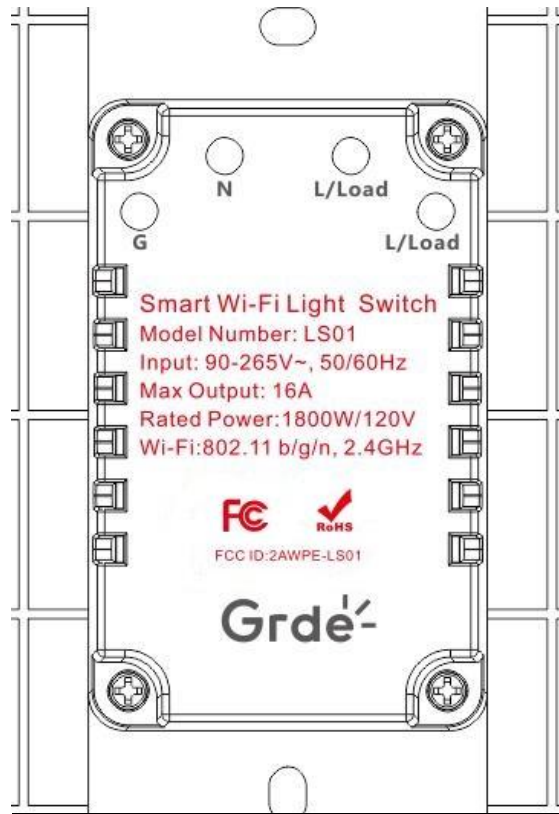

LABEL AND LOCATION

(Size: L5.0m x3.5cm)

- Material: Tagboard
- Glue: adhesive sticker
- Font color: White
- Label color: Black