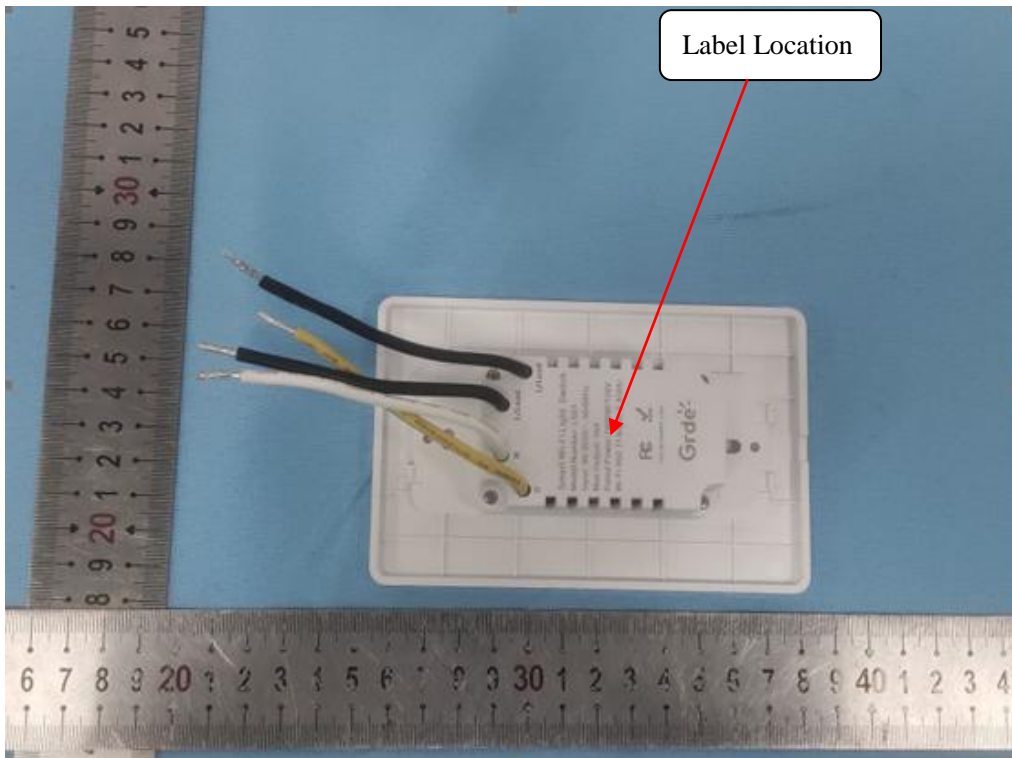

LABEL AND LOCATION

(Size: L5.0m x3.5cm)

- Material: Tagboard
- Glue: adhesive sticker
- Font color: White
- Label color: Black