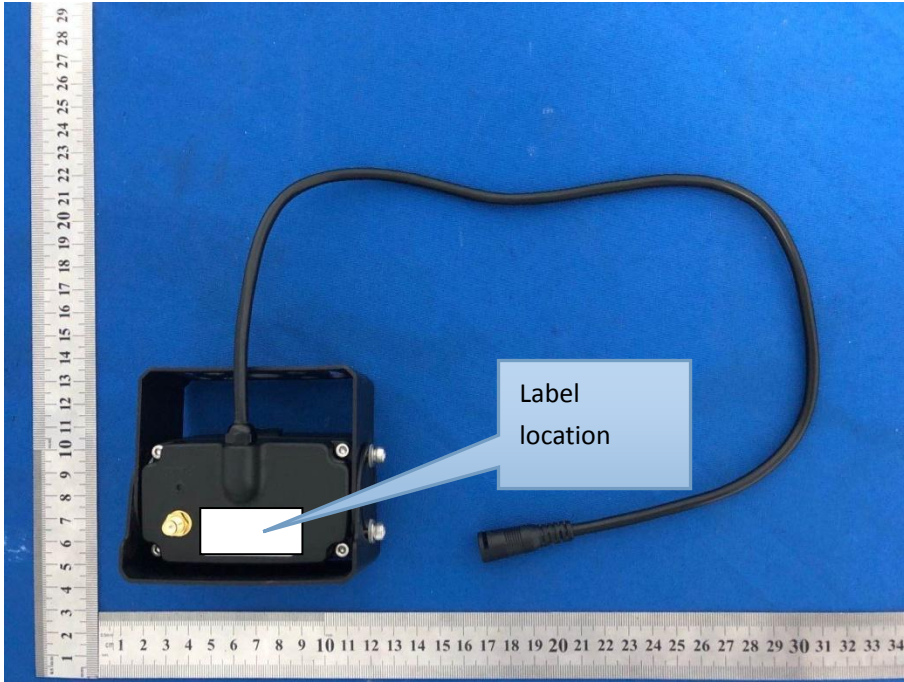

Label & label location

720P Wireless Monitor Camera System
FCC ID: 2AWPBM7108