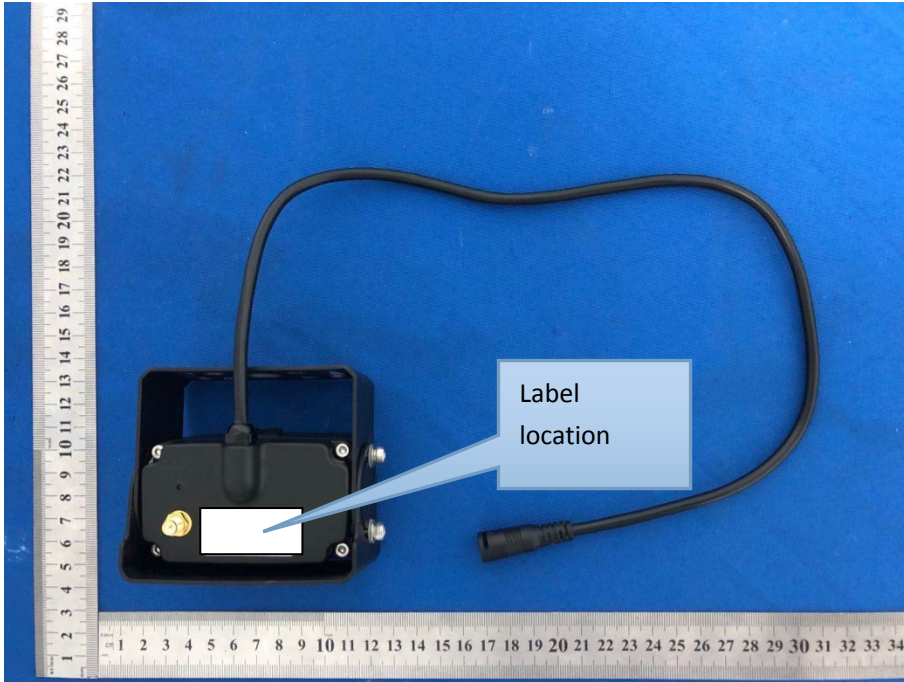

Label & label location

**720P Wireles Monitor Camera System
FCC ID: 2AWPB-MC7108**